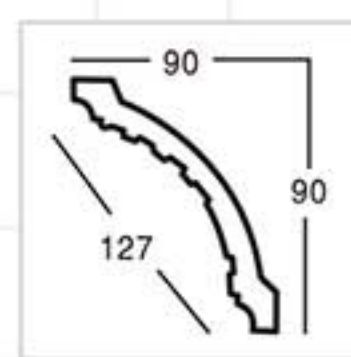

GA-81038
Length □ 2400mm
Breadth: 114mm
Pattern: 200mm

GA-81038
Length □ 2400mm
Breadth: 114mm
Pattern: 200mm

GA-81040-85
Length □ 2400mm
Breadth: 117mm
Pattern: 122mm

GA-81043
Length □ 2400mm
Breadth: 100mm
Pattern: 143mm

GA-81045
Length □ 2400mm
Breadth: 101mm
Pattern: 45mm

GA-81049
Length □ 2400mm
Breadth: 100mm
Pattern: 60mm

GA-81049
Length □ 2400mm
Breadth: 100mm
Pattern: 60mm

Color Effect

Color Effect

GA-81051-80
Length □ 2400mm
Breadth: 114mm
Pattern: 200mm

Partial Gold leaf

GA-81058
Length □ 2400mm
Breadth: 121mm
Pattern: 40mm

Champagne Gold

GA-81069
Length □ 2400mm
Breadth: 128mm
Pattern: 144mm

Famille rose

GA-81071
Length □ 2400mm
Breadth: 145mm
Pattern: 77mm

Hand Paiting Silver

GA-81083
Length □ 2400mm
Breadth: 126mm
Pattern: 122mm

Hand painting champagne Gold

GA-81091
Length □ 2400mm
Breadth: 127mm
Pattern: 810mm

Gold with Silver

Color Effect

GA-81095
Length □ 2400mm
Breadth: 116mm
Pattern: 100mm