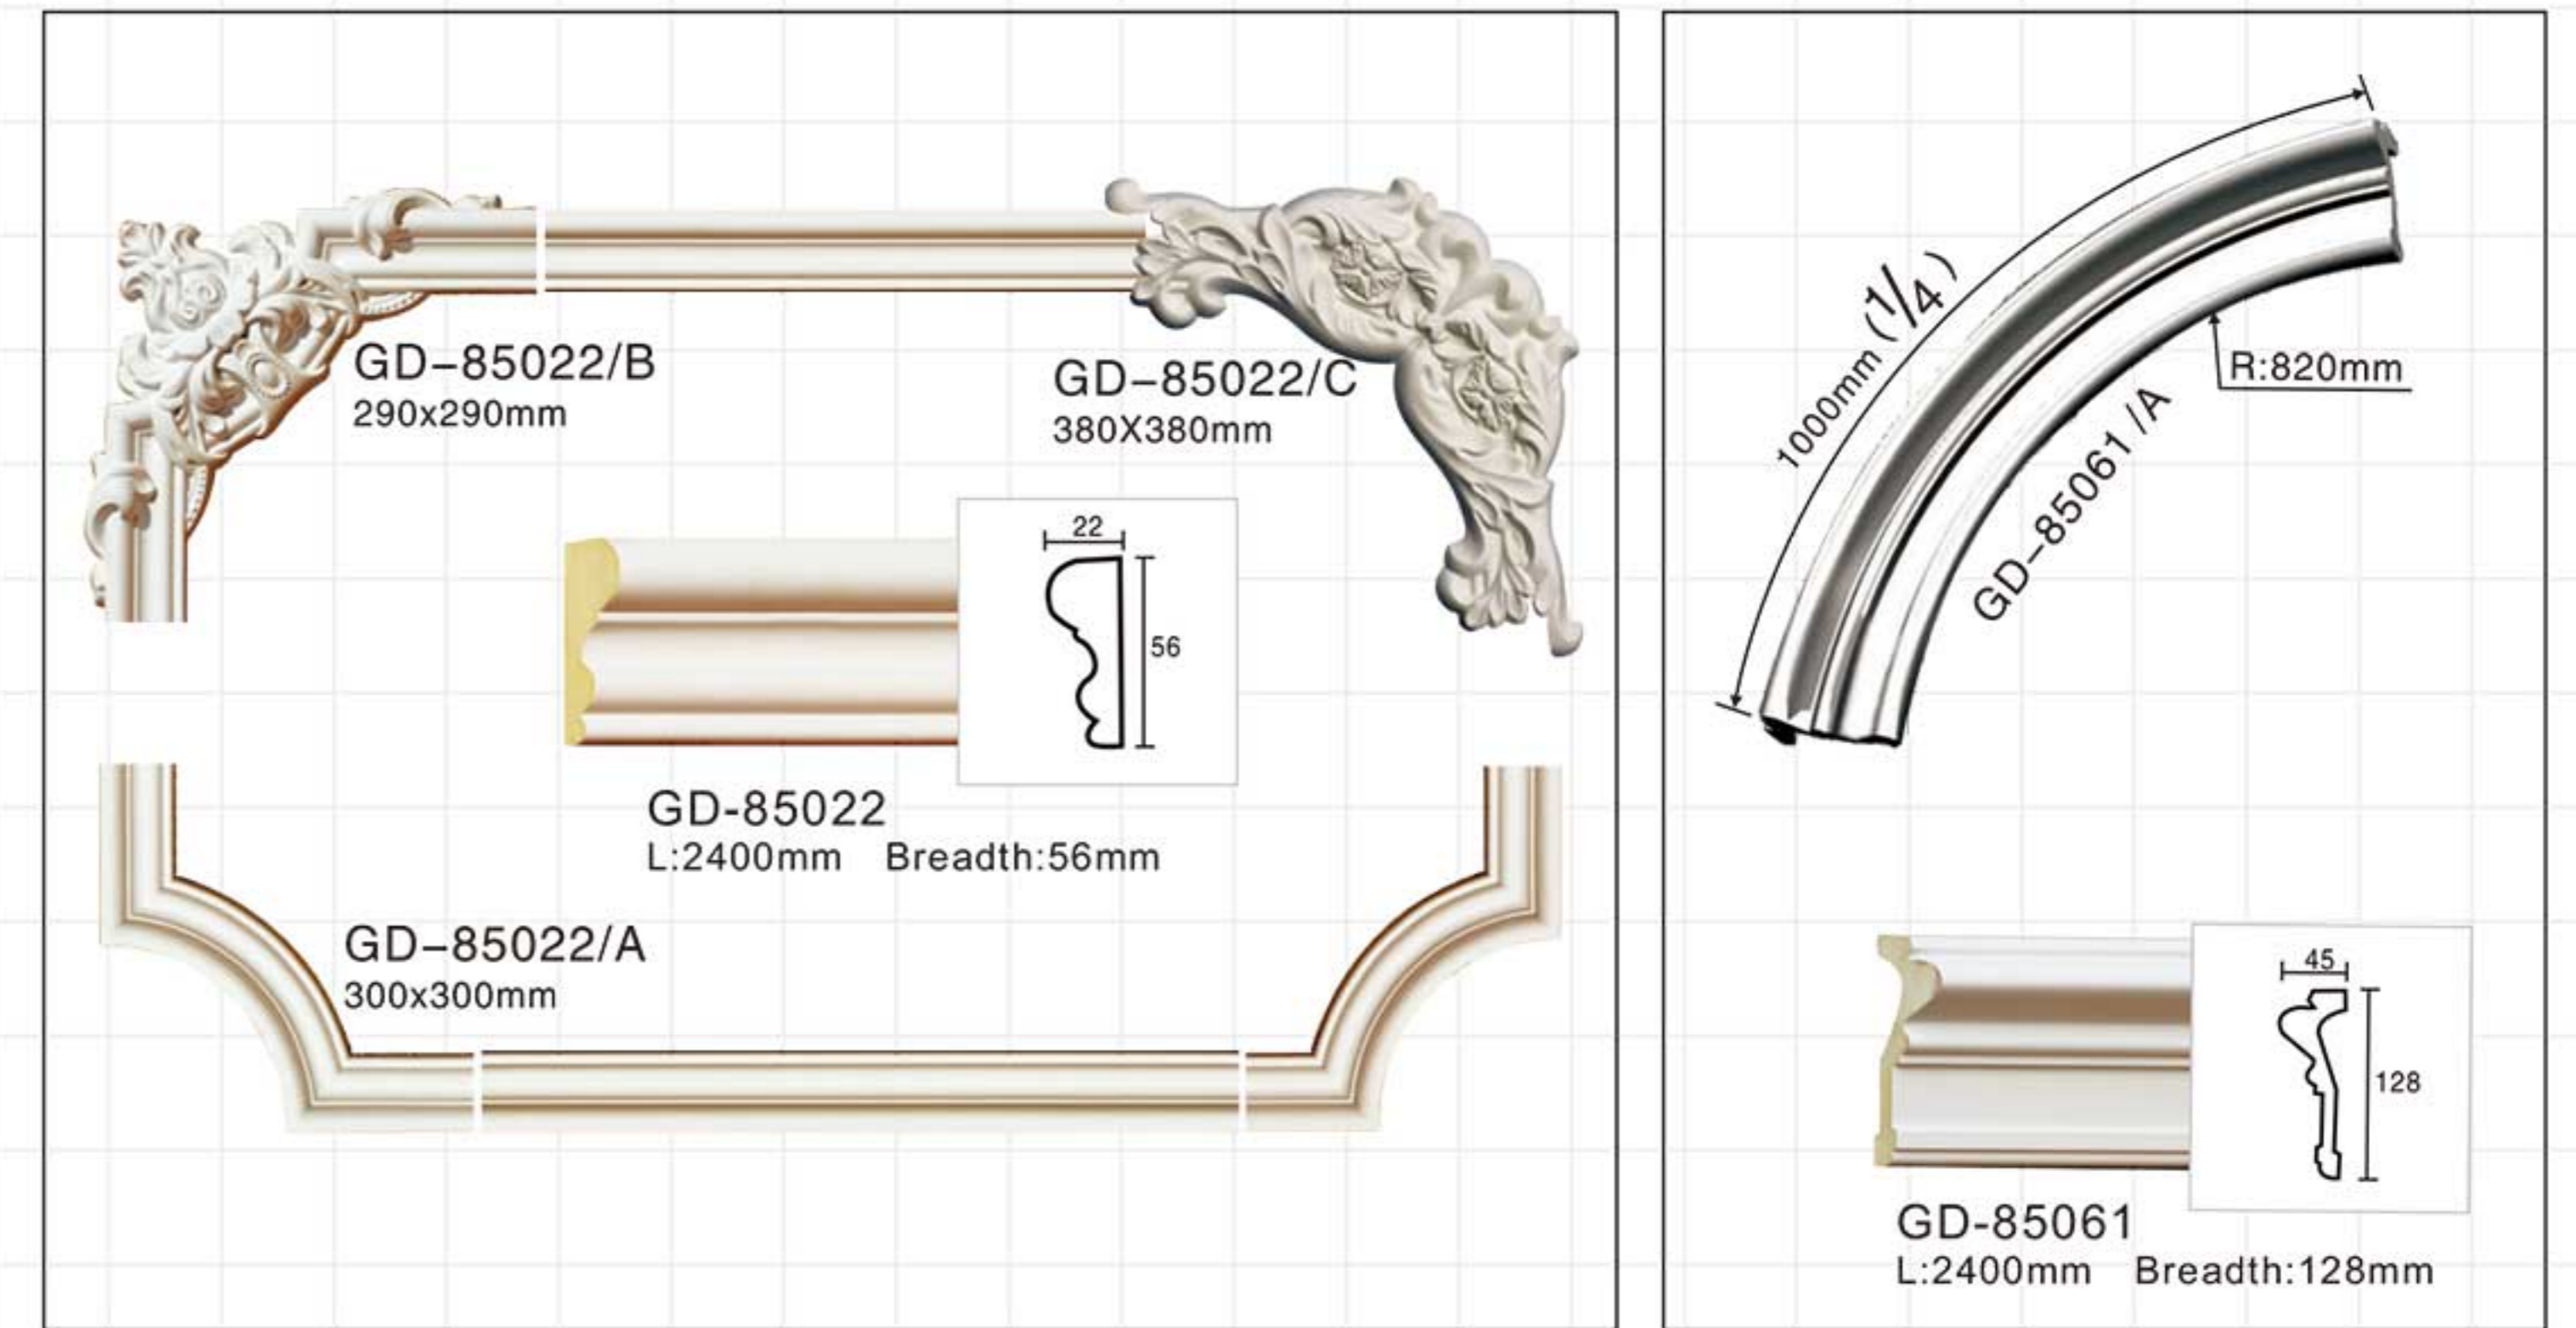

Carving panel mouldings-Corners

Carving panel mouldings-Corners

Carving panel mouldings-Corners

Carving panel mouldings-Corners

Carving panel mouldings-Corners

Carving panel mouldings-Corners

Carving panel mouldings-Corners

Carving panel mouldings-Corners

(GD-85010)+(GB-82005-25)+(GD-85010/A)+(GD-85010/C)+(GD-85010L/R)+(GH-80244)

Carving panel mouldings-Corners

Carving panel mouldings-Corners

Carving panel mouldings-Corners

Carving panel mouldings-Corners

Celing tiles/wall molding

Leading brand Leading innovation

Celing tiles/wall molding

Jointless joint combination of mate and female

Celing tiles/wall molding

M-7401
D:400x400x20mm

M-7402
D:600x600x20mm

M-7405
D:450x450x20mm