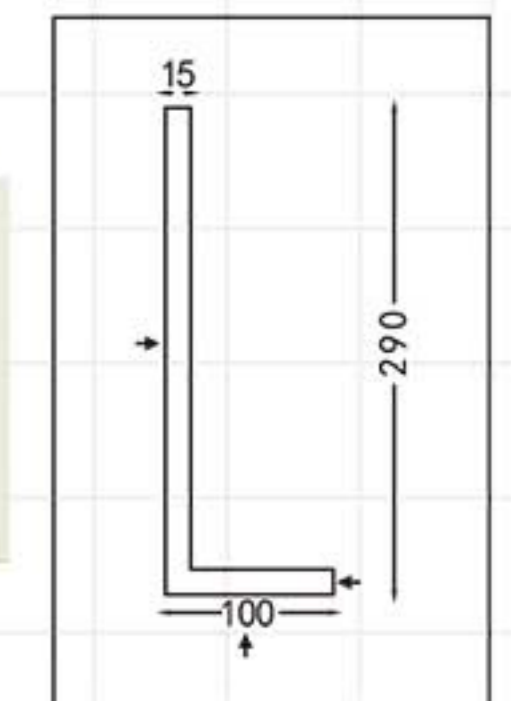

Modern concise style