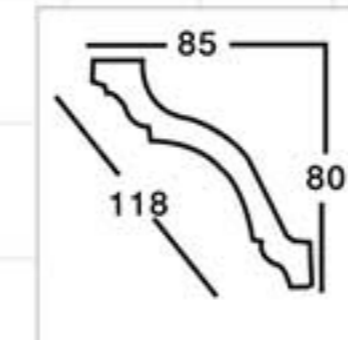

GB-82048
Length□2400mm
Breadth:85mm
Pattern:10mm

GB-82094
Length□2400mm
Breadth:84mm
Pattern:240mm

GB-82052-88
Length□2400mm
Breadth:87mm
Pattern:200mm

GB-82060
Length□2400mm
Breadth:98mm
Pattern:34mm

GB-82064
Length□2400mm
Breadth:100mm
Pattern:120mm

GB-82064
Length□2400mm
Breadth:100mm
Pattern:120mm

GB-82068
Length□2400mm
Breadth:104mm
Pattern:165mm

GB-82073
Length□2400mm
Breadth:109mm
Pattern:205mm

GB-82090
Length□2400mm
Breadth:200mm
Pattern:100mm

Champagne Gold

Color Effect

GC-83045
Length □ 2400mm
Breadth: 121mm

Gold

GC-83046-80
Length □ 2400mm
Breadth: 118mm

Champagne silver

GC-83013-85
Length □ 2400mm
Breadth: 124mm

silver

GC-83075
Length □ 2400mm
Breadth: 170mm

Gold

GD-85041
Length □ 2400mm
Breadth: 90mm

Gold

Color Effect

Color Effect

M-7134 Champagne silver
D=Ø760mm
d=Ø70mm

M-7134 Bronze
D=Ø760mm
d=Ø70mm