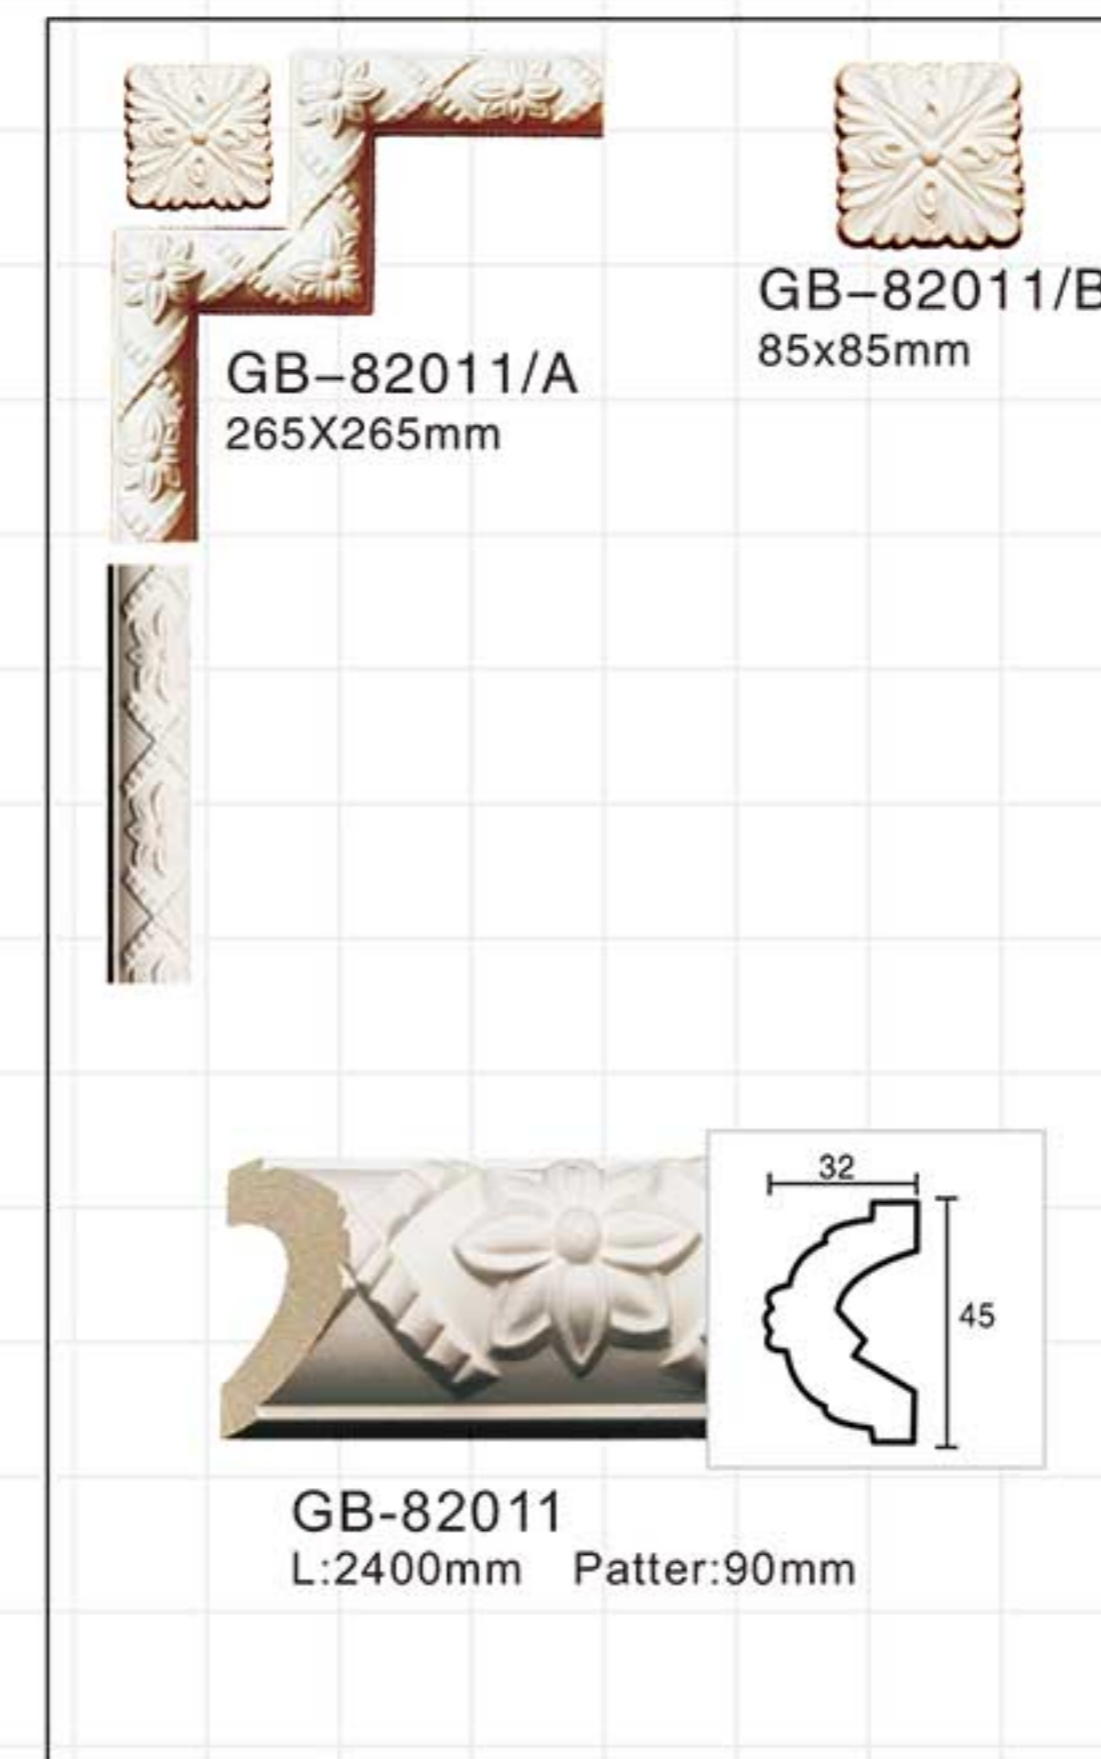

Carving panel mouldings-Corners