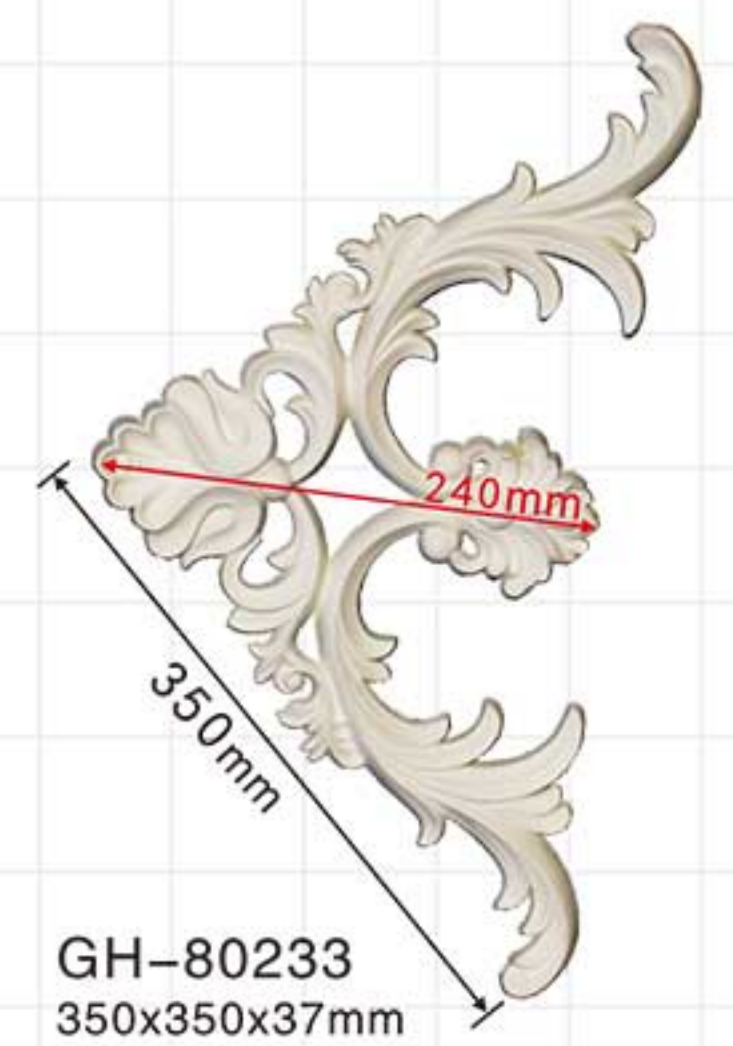

GH-80125

Ornaments

GH-80121 660X660X25mm

GH-80125 630X630X40mm

GH-80126 650X650X25mm

GH-80234 600x600x37mm

GH-80233 350x350x37mm

Ornaments

Ornaments

Wall boards

Wall boards

Wall boards

Size Marking: HxWxD

GS-9101
802x385x32mm

GS-9101 (Bronze)

GS-9103
1056x360x30mm

GS-9103 (Off white)

GS-9102
255x385x32mm

GS-9102 (Bronze)

GS-9104
360x360x30mm

GS-9104 (Off white)

Wall boards

Wall boards

Size Marking: HxWxD

Wall boards

Wall boards

Size Marking: HxWxD

GS-9109
300x200x20mm

GS-9110
300x200x20mm

(GS-9109 + GS-9110) piece-together example

(Bronze)

Size Marking: HxWxD