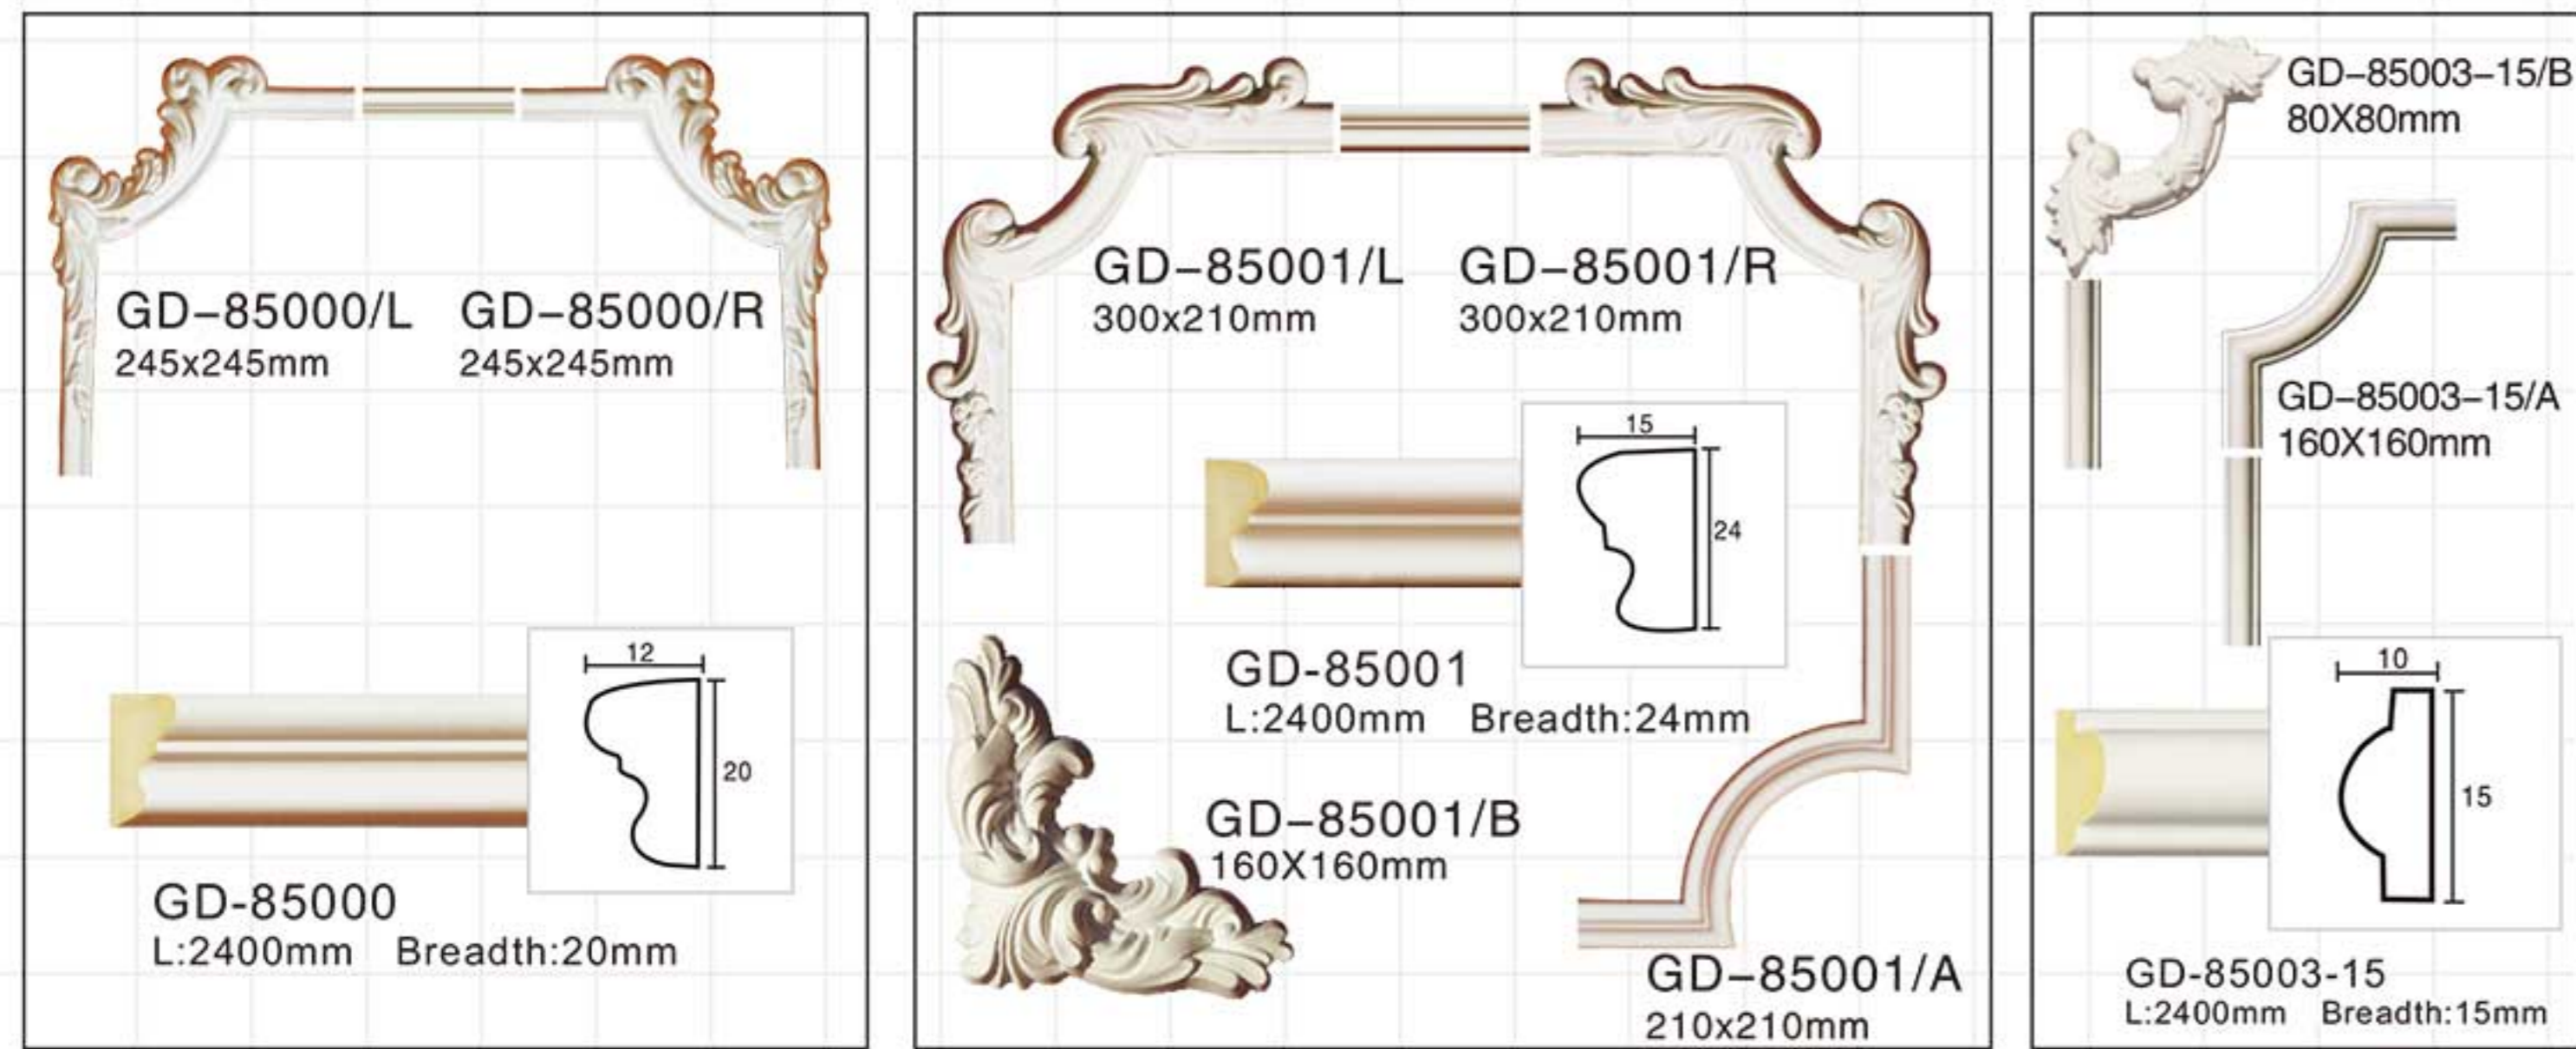

Carving panel mouldings-Corners