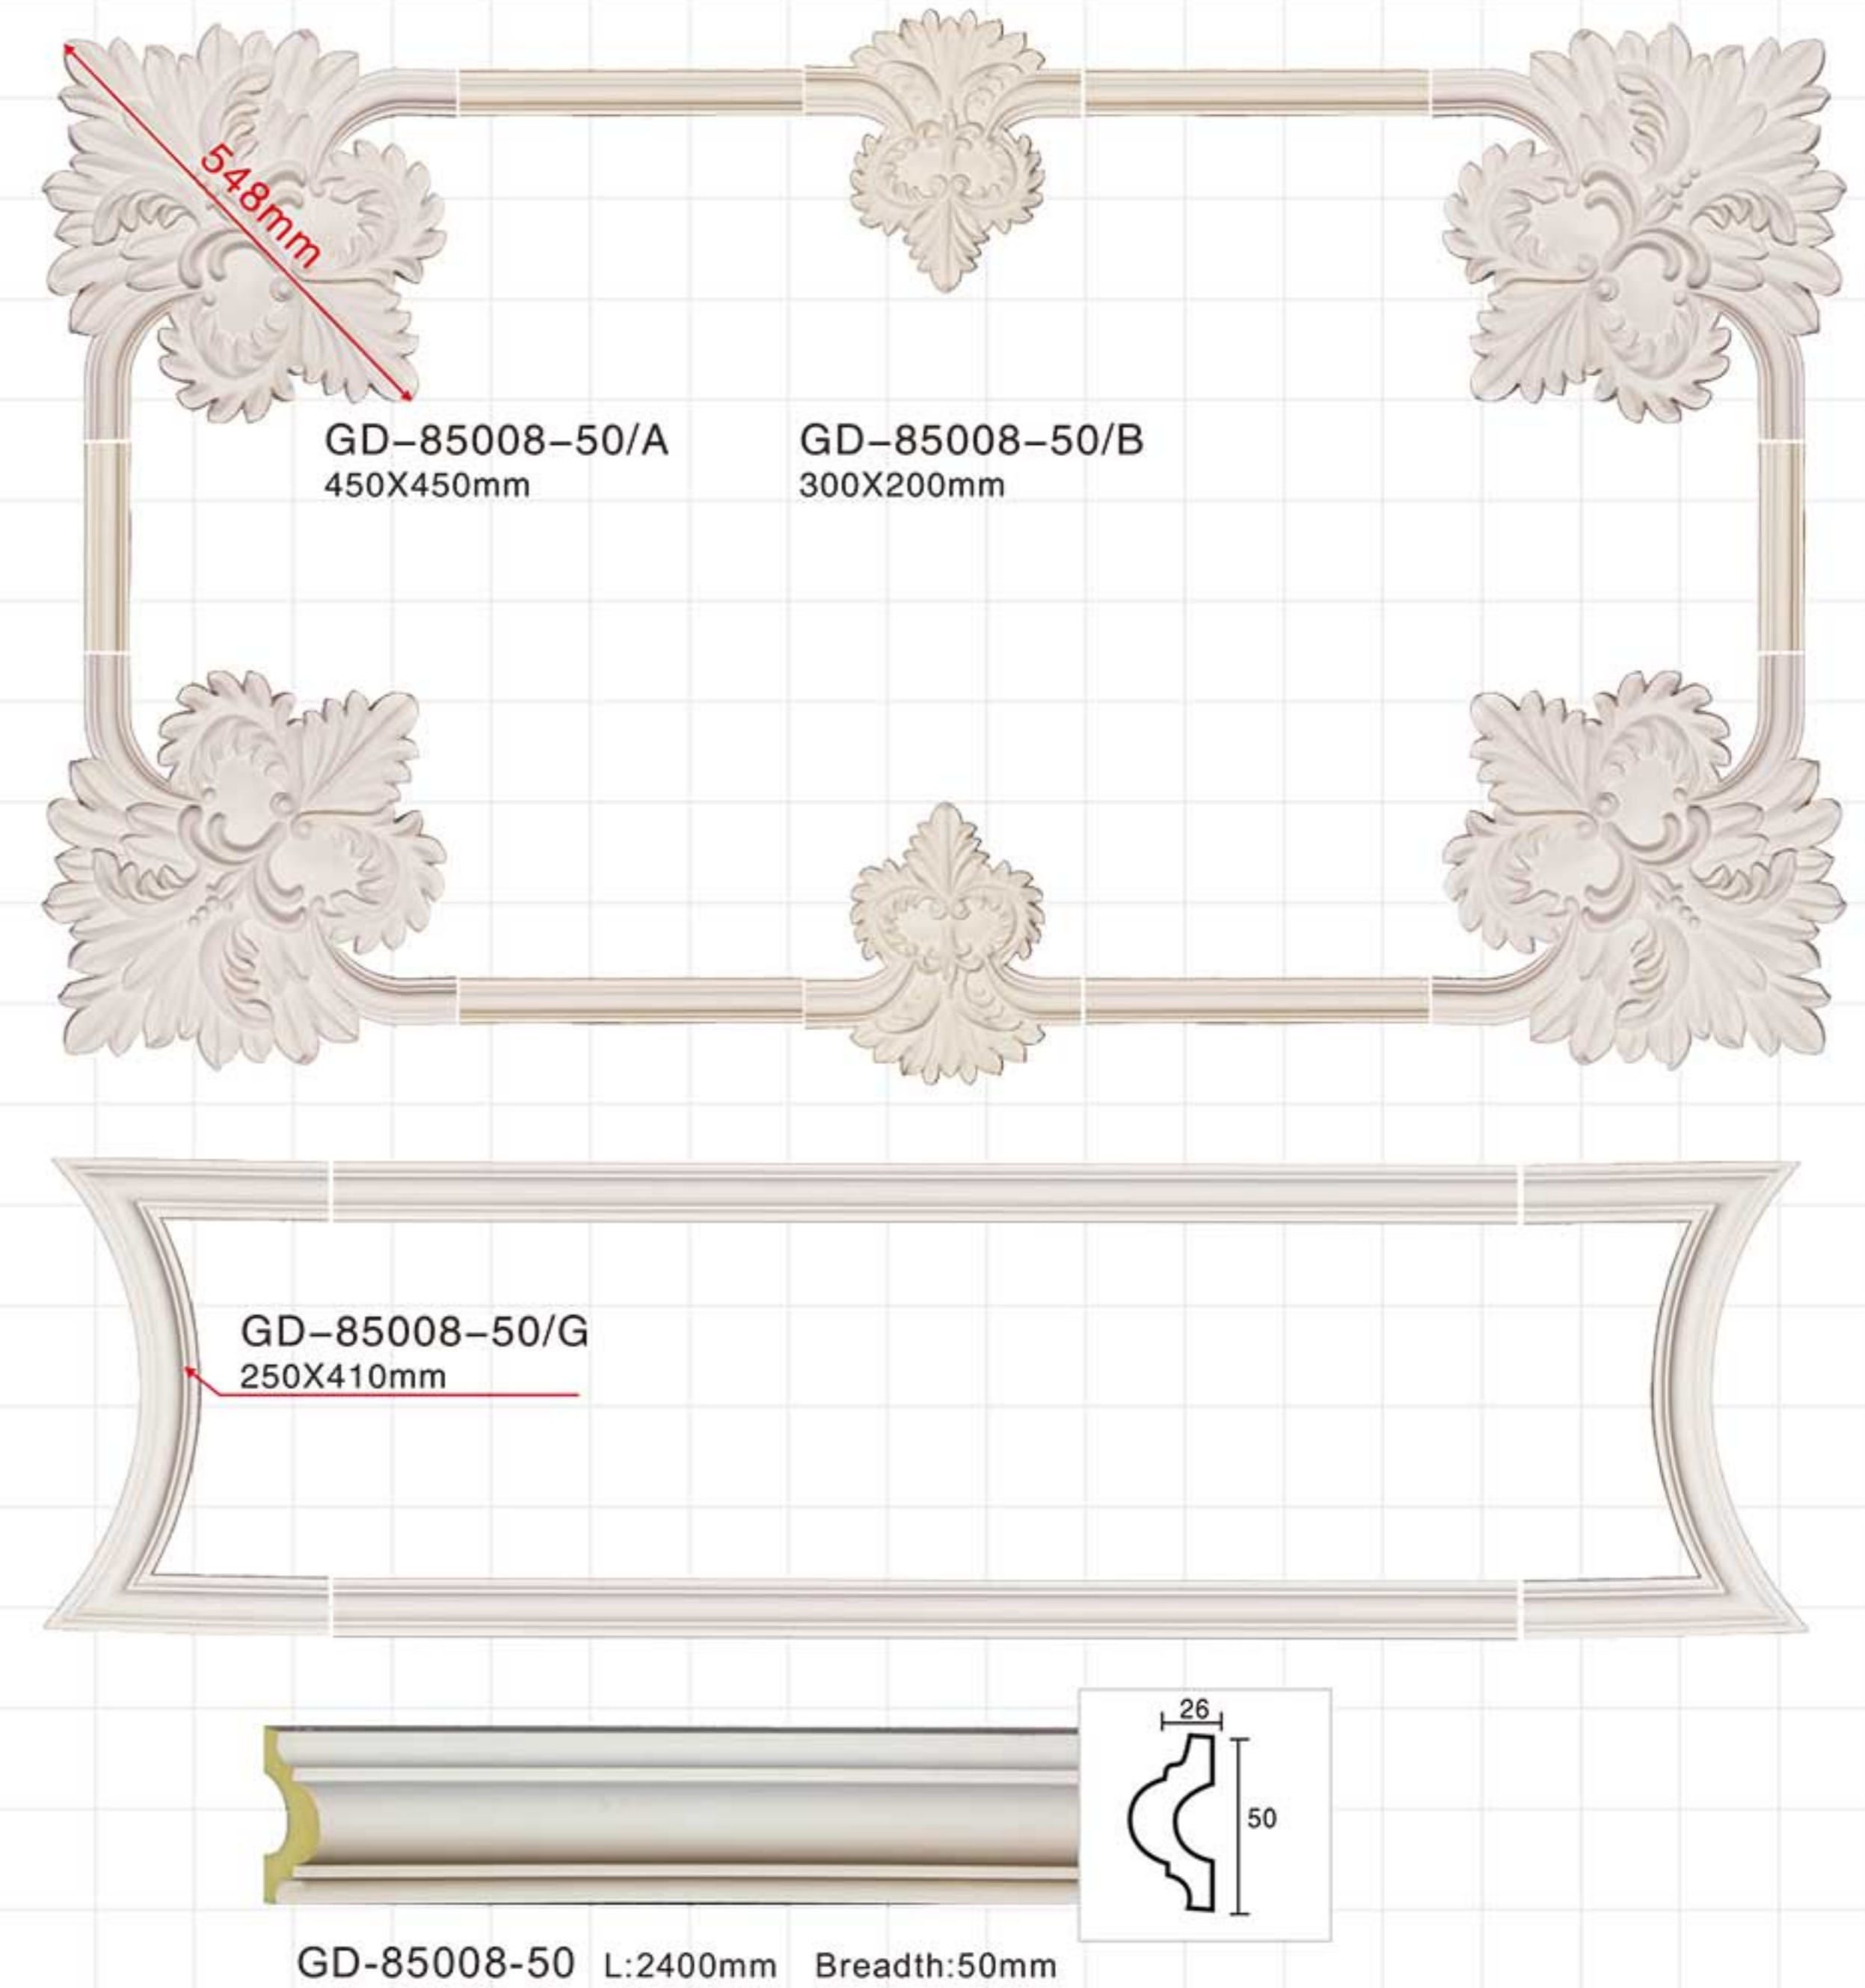

GD-85098 L:2400mm Breadth:100mm

GD-85060 L:2400mm Breadth:125mm

GD-85102 L:2400mm Breadth:79mm

GD-85067 L:2400mm Breadth:152mm

GD-85103 L:2400mm Breadth:107mm

GD-85083 L:2400mm Breadth:130mm

Carving panel mouldings-Corners

Carving panel mouldings-Corners

Carving panel mouldings-Corners

Carving panel mouldings-Corners

Carving panel mouldings-Corners

Carving panel mouldings-Corners

Carving panel mouldings-Corners

Carving panel mouldings-Corners

Celing tiles/wall molding

Leading brand Leading innovation

Celing tiles/wall molding

Jointless joint combination of mate and female

Celing tiles/wall molding

M-7401
D:400x400x20mm

M-7402
D:600x600x20mm

M-7405
D:450x450x20mm