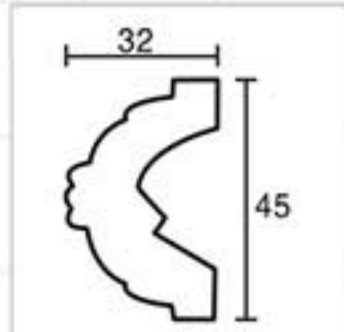

GA-81038
Length □ 2400mm
Breadth: 114mm
Pattern: 200mm

GA-81038
Length □ 2400mm
Breadth: 114mm
Pattern: 200mm

GA-81040-85
Length □ 2400mm
Breadth: 117mm
Pattern: 122mm

GA-81043
Length □ 2400mm
Breadth: 100mm
Pattern: 143mm

Gold

GA-81155
Length□2400mm
Breadth:228mm
Pattern:240mm

Champagne Gold

GA-81156-160
Length□2400mm
Breadth:255mm
Pattern:245mm

Gold with Silver

GA-81158
Length□2400mm
Breadth:222mm
Pattern:480mm

Partial Gold leaf

GA-81161
Length□2400mm
Breadth:245mm
Pattern:125mm

Bronze

Color Effect

Color Effect

Color Effect

GA-81170
Length□2400mm
Breadth:498mm
Pattern:244mm

GB-82002
Length□2400mm
Breadth:30mm
Pattern:50mm

GB-82011
Length□2400mm
Breadth:45mm
Pattern:90mm

GB-82048
Length□2400mm
Breadth:85mm
Pattern:10mm

GB-82094
Length□2400mm
Breadth:84mm
Pattern:240mm

GB-82052-88
Length□2400mm
Breadth:87mm
Pattern:200mm

GB-82060
Length□2400mm
Breadth:98mm
Pattern:34mm

GB-82064
Length□2400mm
Breadth:100mm
Pattern:120mm