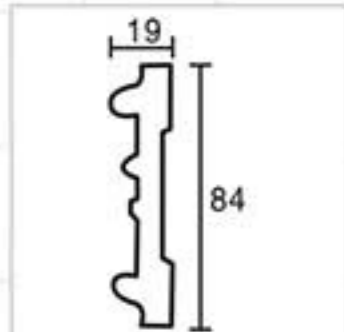

Partial Gold leaf

GA-81058
Length □ 2400mm
Breadth: 121mm
Pattern: 40mm

Champagne Gold

GA-81069
Length □ 2400mm
Breadth: 128mm
Pattern: 144mm

Famille rose

GA-81071
Length □ 2400mm
Breadth: 145mm
Pattern: 77mm

Gold

GA-81155
Length□2400mm
Breadth:228mm
Pattern:240mm

Champagne Gold

GA-81156-160
Length□2400mm
Breadth:255mm
Pattern:245mm

Gold with Silver

GA-81158
Length□2400mm
Breadth:222mm
Pattern:480mm

Partial Gold leaf

GA-81161
Length□2400mm
Breadth:245mm
Pattern:125mm

Bronze

Color Effect

Color Effect

Color Effect

GA-81170
Length□2400mm
Breadth:498mm
Pattern:244mm

GB-82002
Length□2400mm
Breadth:30mm
Pattern:50mm

GB-82011
Length□2400mm
Breadth:45mm
Pattern:90mm

GB-82048
Length□2400mm
Breadth:85mm
Pattern:10mm

GB-82094
Length□2400mm
Breadth:84mm
Pattern:240mm

GB-82052-88
Length□2400mm
Breadth:87mm
Pattern:200mm

GB-82060
Length□2400mm
Breadth:98mm
Pattern:34mm

GB-82064
Length□2400mm
Breadth:100mm
Pattern:120mm