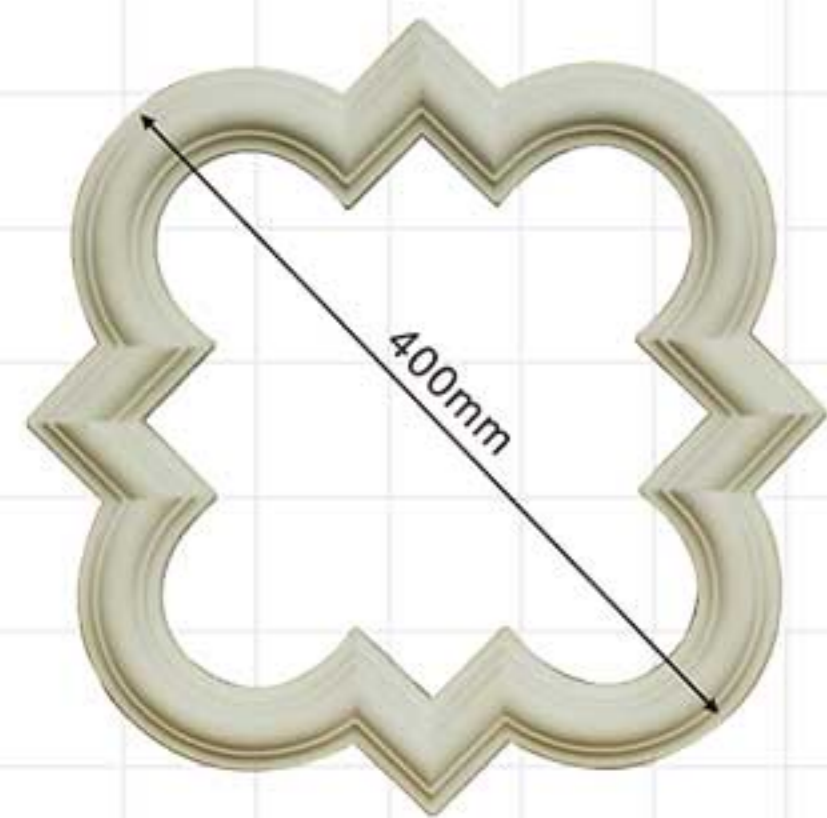

Celing tiles/wall molding

Leading brand Leading innovation

Celing tiles/wall molding

Jointless joint combination of mate and female

Celing tiles/wall molding

M-7401
D:400x400x20mm

M-7402
D:600x600x20mm

M-7405
D:450x450x20mm

M-7415
600x600x25mm

Celing tiles/wall molding

M-7403
D:600x600x30mm

M-7404A
D:600x600x15mm

M-7404
D:790x790x20mm

Celing tiles/wall molding

M-7406
D:885x750x20mm

M-7407
D:550x550x15mm

M-7408
D:790x665x65mm

Celing tiles/wall molding

M-7409
D:460x300x15mm

M-7410 D:926x926x50mm
850mm

M-7411 D:850x850x20mm

Celing tiles/wall molding

Celing Medallion

Rounded medallion