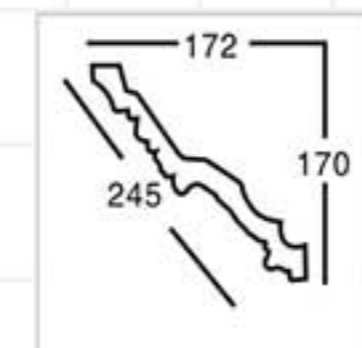

Champagne Gold

GA-81138
Length□2400mm
Breadth:158mm
Pattern:150mm

Antique silver

GA-81139
Length□2400mm
Breadth:200mm
Pattern:240mm

Gold with Silver

GA-81148
Length□2400mm
Breadth:222mm
Pattern:35mm

Coffee

GA-81153
Length□2400mm
Breadth:182mm
Pattern:140mm

Gold

GA-81155
Length□2400mm
Breadth:228mm
Pattern:240mm

Champagne Gold

GA-81156-160
Length□2400mm
Breadth:255mm
Pattern:245mm

Gold with Silver

GA-81158
Length□2400mm
Breadth:222mm
Pattern:480mm

Partial Gold leaf

GA-81161
Length□2400mm
Breadth:245mm
Pattern:125mm

Bronze

Color Effect

Color Effect

Color Effect

GA-81170
Length□2400mm
Breadth:498mm
Pattern:244mm

GB-82002
Length□2400mm
Breadth:30mm
Pattern:50mm

GB-82011
Length□2400mm
Breadth:45mm
Pattern:90mm

GB-82048
Length□2400mm
Breadth:85mm
Pattern:10mm

GB-82094
Length□2400mm
Breadth:84mm
Pattern:240mm

GB-82052-88
Length□2400mm
Breadth:87mm
Pattern:200mm

GB-82060
Length□2400mm
Breadth:98mm
Pattern:34mm

GB-82064
Length□2400mm
Breadth:100mm
Pattern:120mm