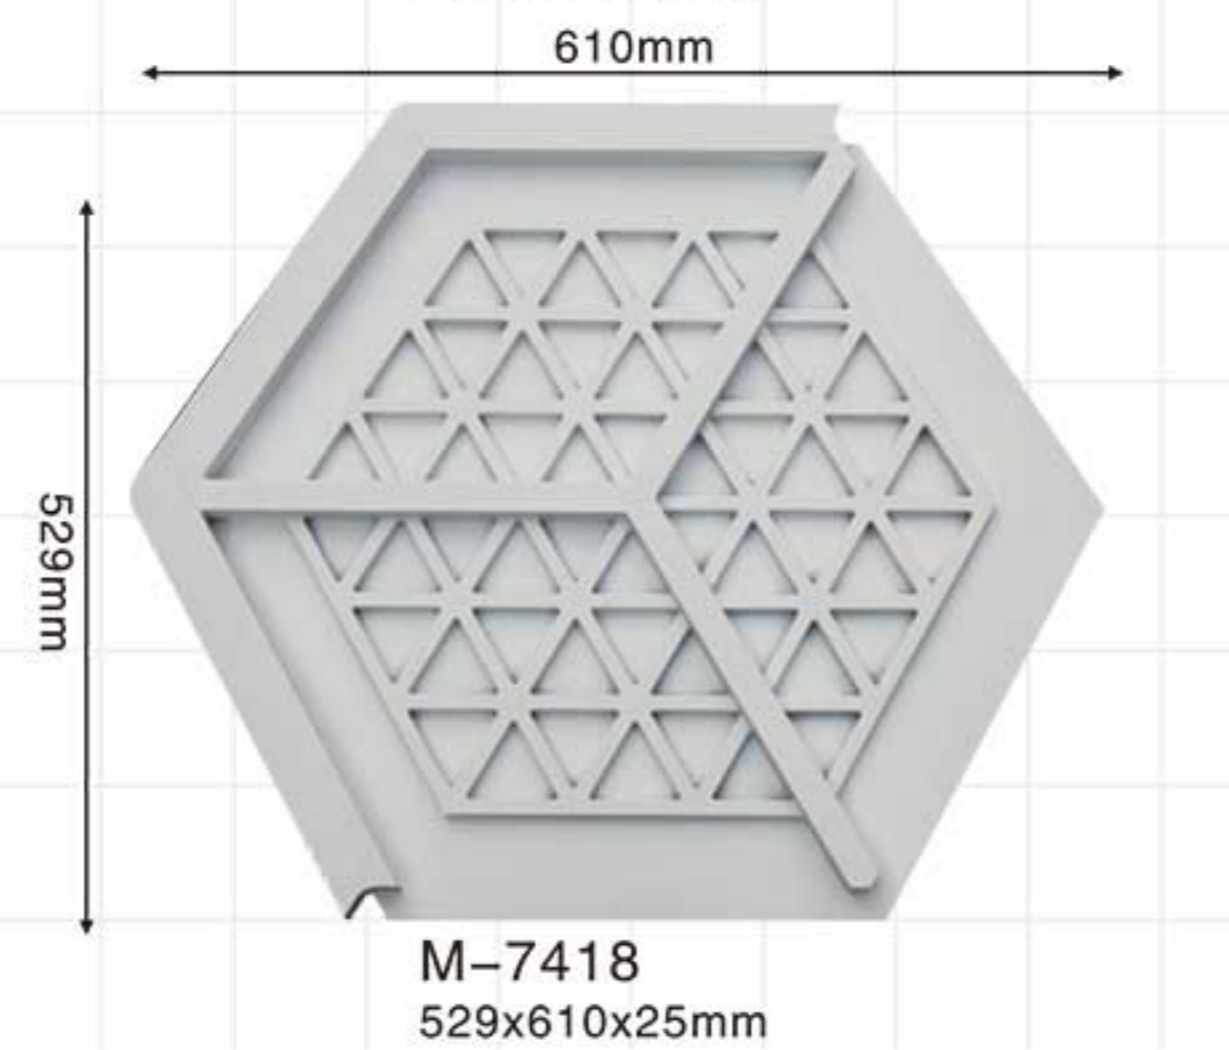

Celing tiles/wall molding

Leading brand Leading innovation

Celing tiles/wall molding

Jointless joint combination of mate and female

Celing tiles/wall molding

M-7401
D:400x400x20mm

M-7402
D:600x600x20mm

M-7405
D:450x450x20mm