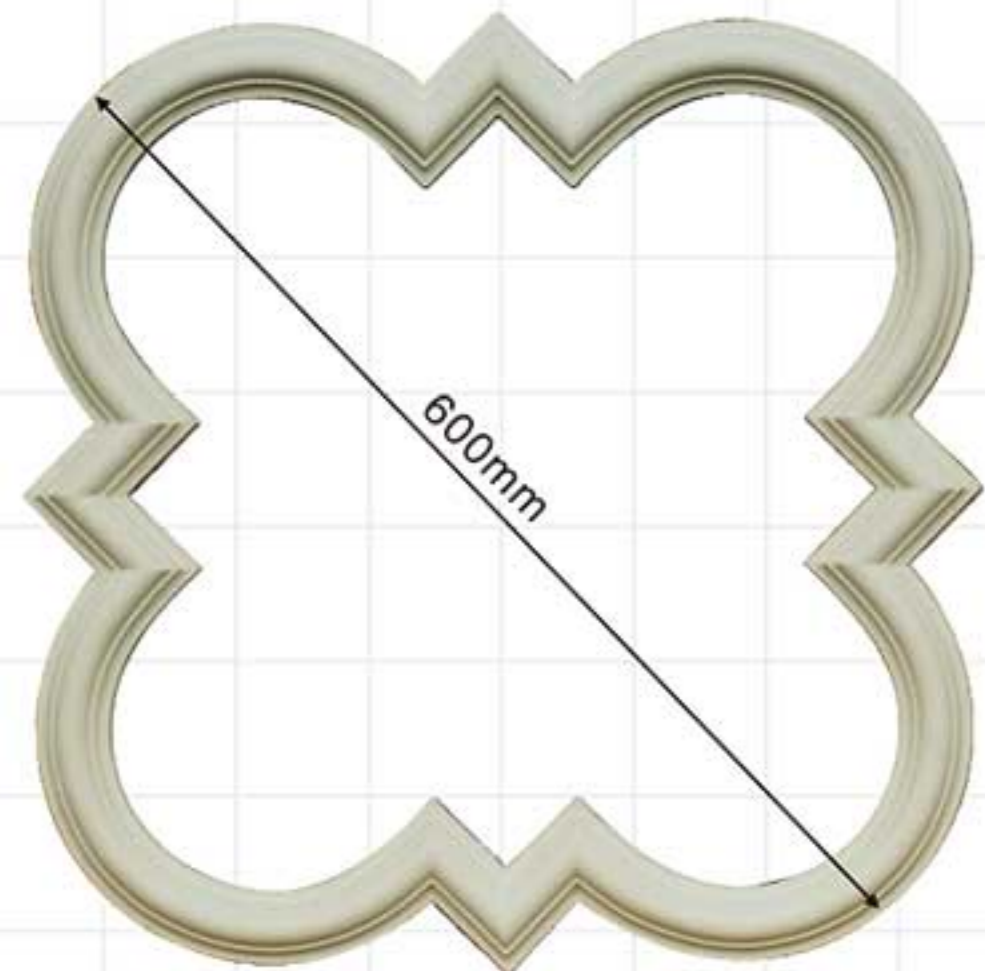

Celing tiles/wall molding

Leading brand Leading innovation

Celing tiles/wall molding

Jointless joint combination of mate and female

Celing tiles/wall molding

M-7401
D:400x400x20mm

M-7402
D:600x600x20mm

M-7405
D:450x450x20mm