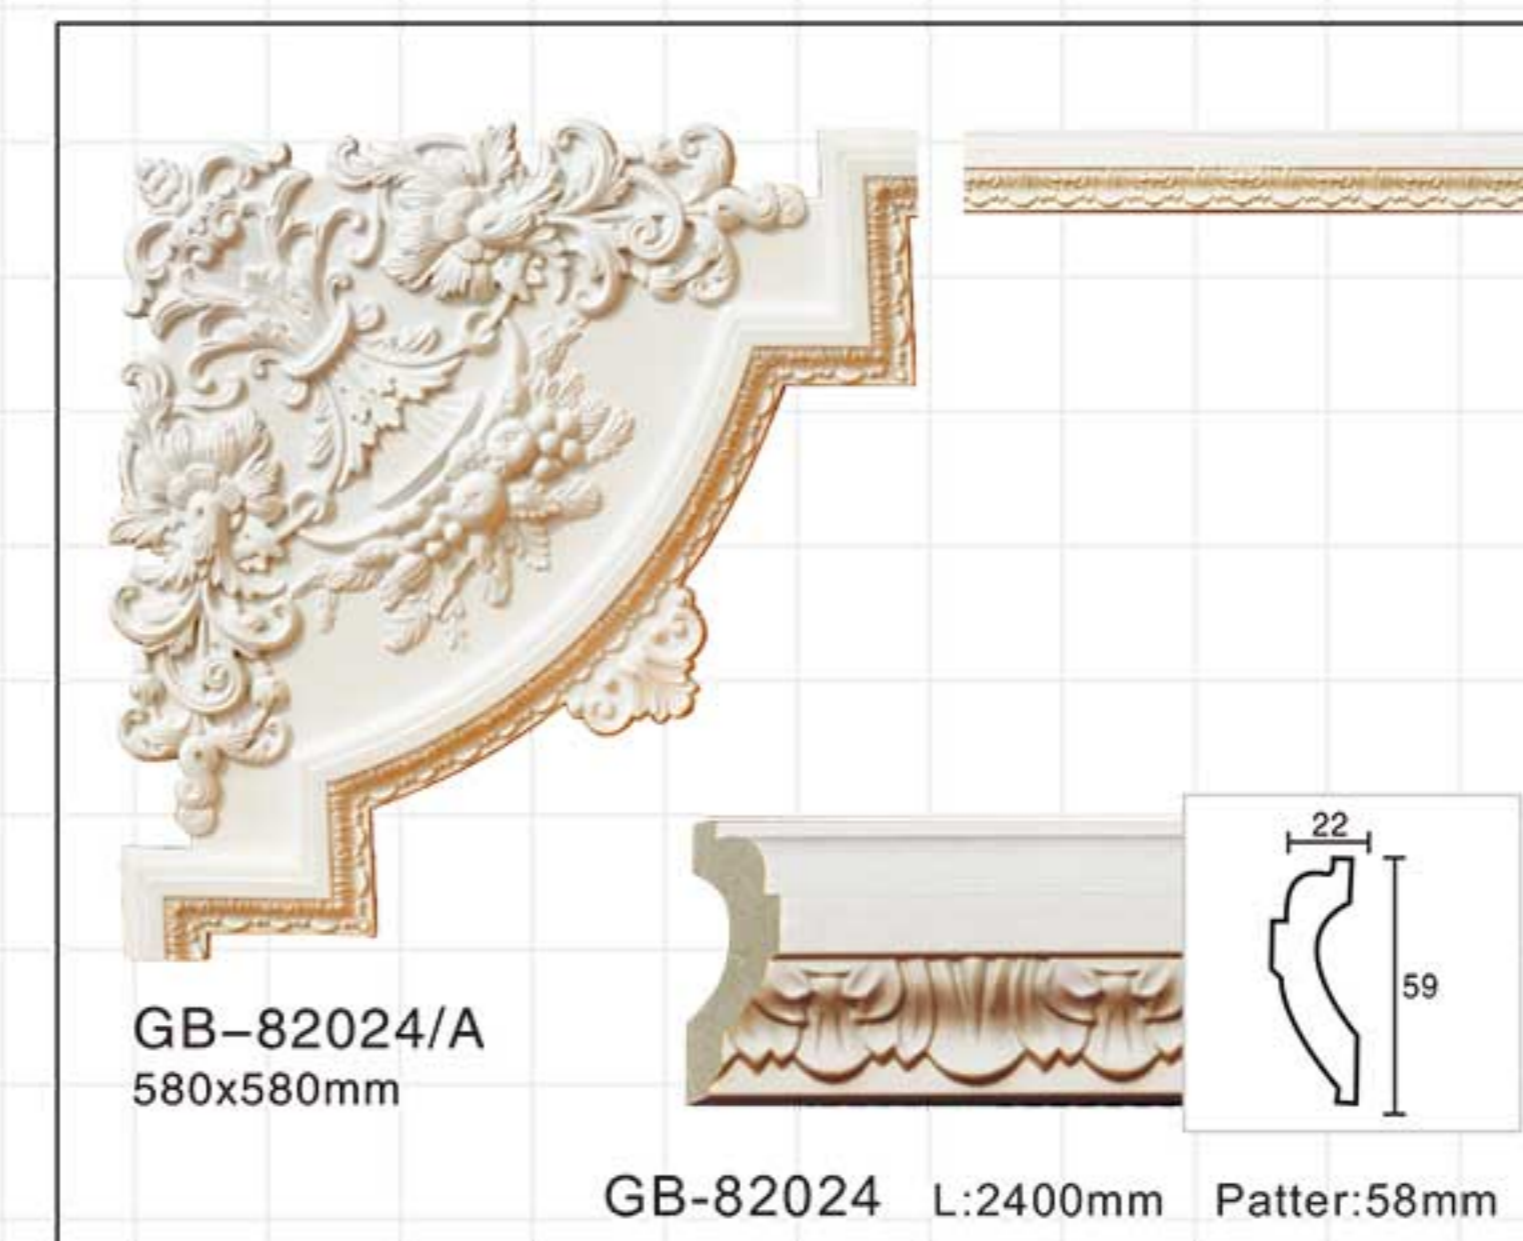

GD-85098 L:2400mm Breadth:100mm

GD-85060 L:2400mm Breadth:125mm

GD-85102 L:2400mm Breadth:79mm

GD-85067 L:2400mm Breadth:152mm

GD-85103 L:2400mm Breadth:107mm

GD-85083 L:2400mm Breadth:130mm

Carving panel mouldings-Corners

Carving panel mouldings-Corners

PANEL MOULDINGS
-CORNERS

Carving panel mouldings-Corners

Carving panel mouldings-Corners

Carving panel mouldings-Corners

Carving panel mouldings-Corners

Carving panel mouldings-Corners