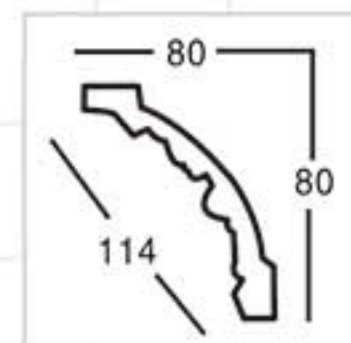

GA-81039-80 Gold with Silver
 Breadth:114mm
 Pattern:200mm
 Length□2400mm

GA-81039-80 Off white
 Breadth:114mm
 Pattern:200mm
 Length□2400mm

Color Effect

Color Effect

GA-81088-100 Gold with Silver
 Breadth:133mm
 Pattern:100mm
 Length□2400mm

GA-81088-100 Off white
 Breadth:133mm
 Pattern:100mm
 Length□2400mm

Color Effect

GA-81004
Length □ 2400mm
Breadth: 79mm
Pattern: 10mm

GA-81009
Length □ 2400mm
Breadth: 113mm
Pattern: 485mm

GA-81037-80
Length □ 2400mm
Breadth: 109mm
Pattern: 120mm

GA-81038
Length □ 2400mm
Breadth: 114mm
Pattern: 200mm

GA-81038
Length □ 2400mm
Breadth: 114mm
Pattern: 200mm

GA-81040-85
Length □ 2400mm
Breadth: 117mm
Pattern: 122mm

GA-81043
Length □ 2400mm
Breadth: 100mm
Pattern: 143mm