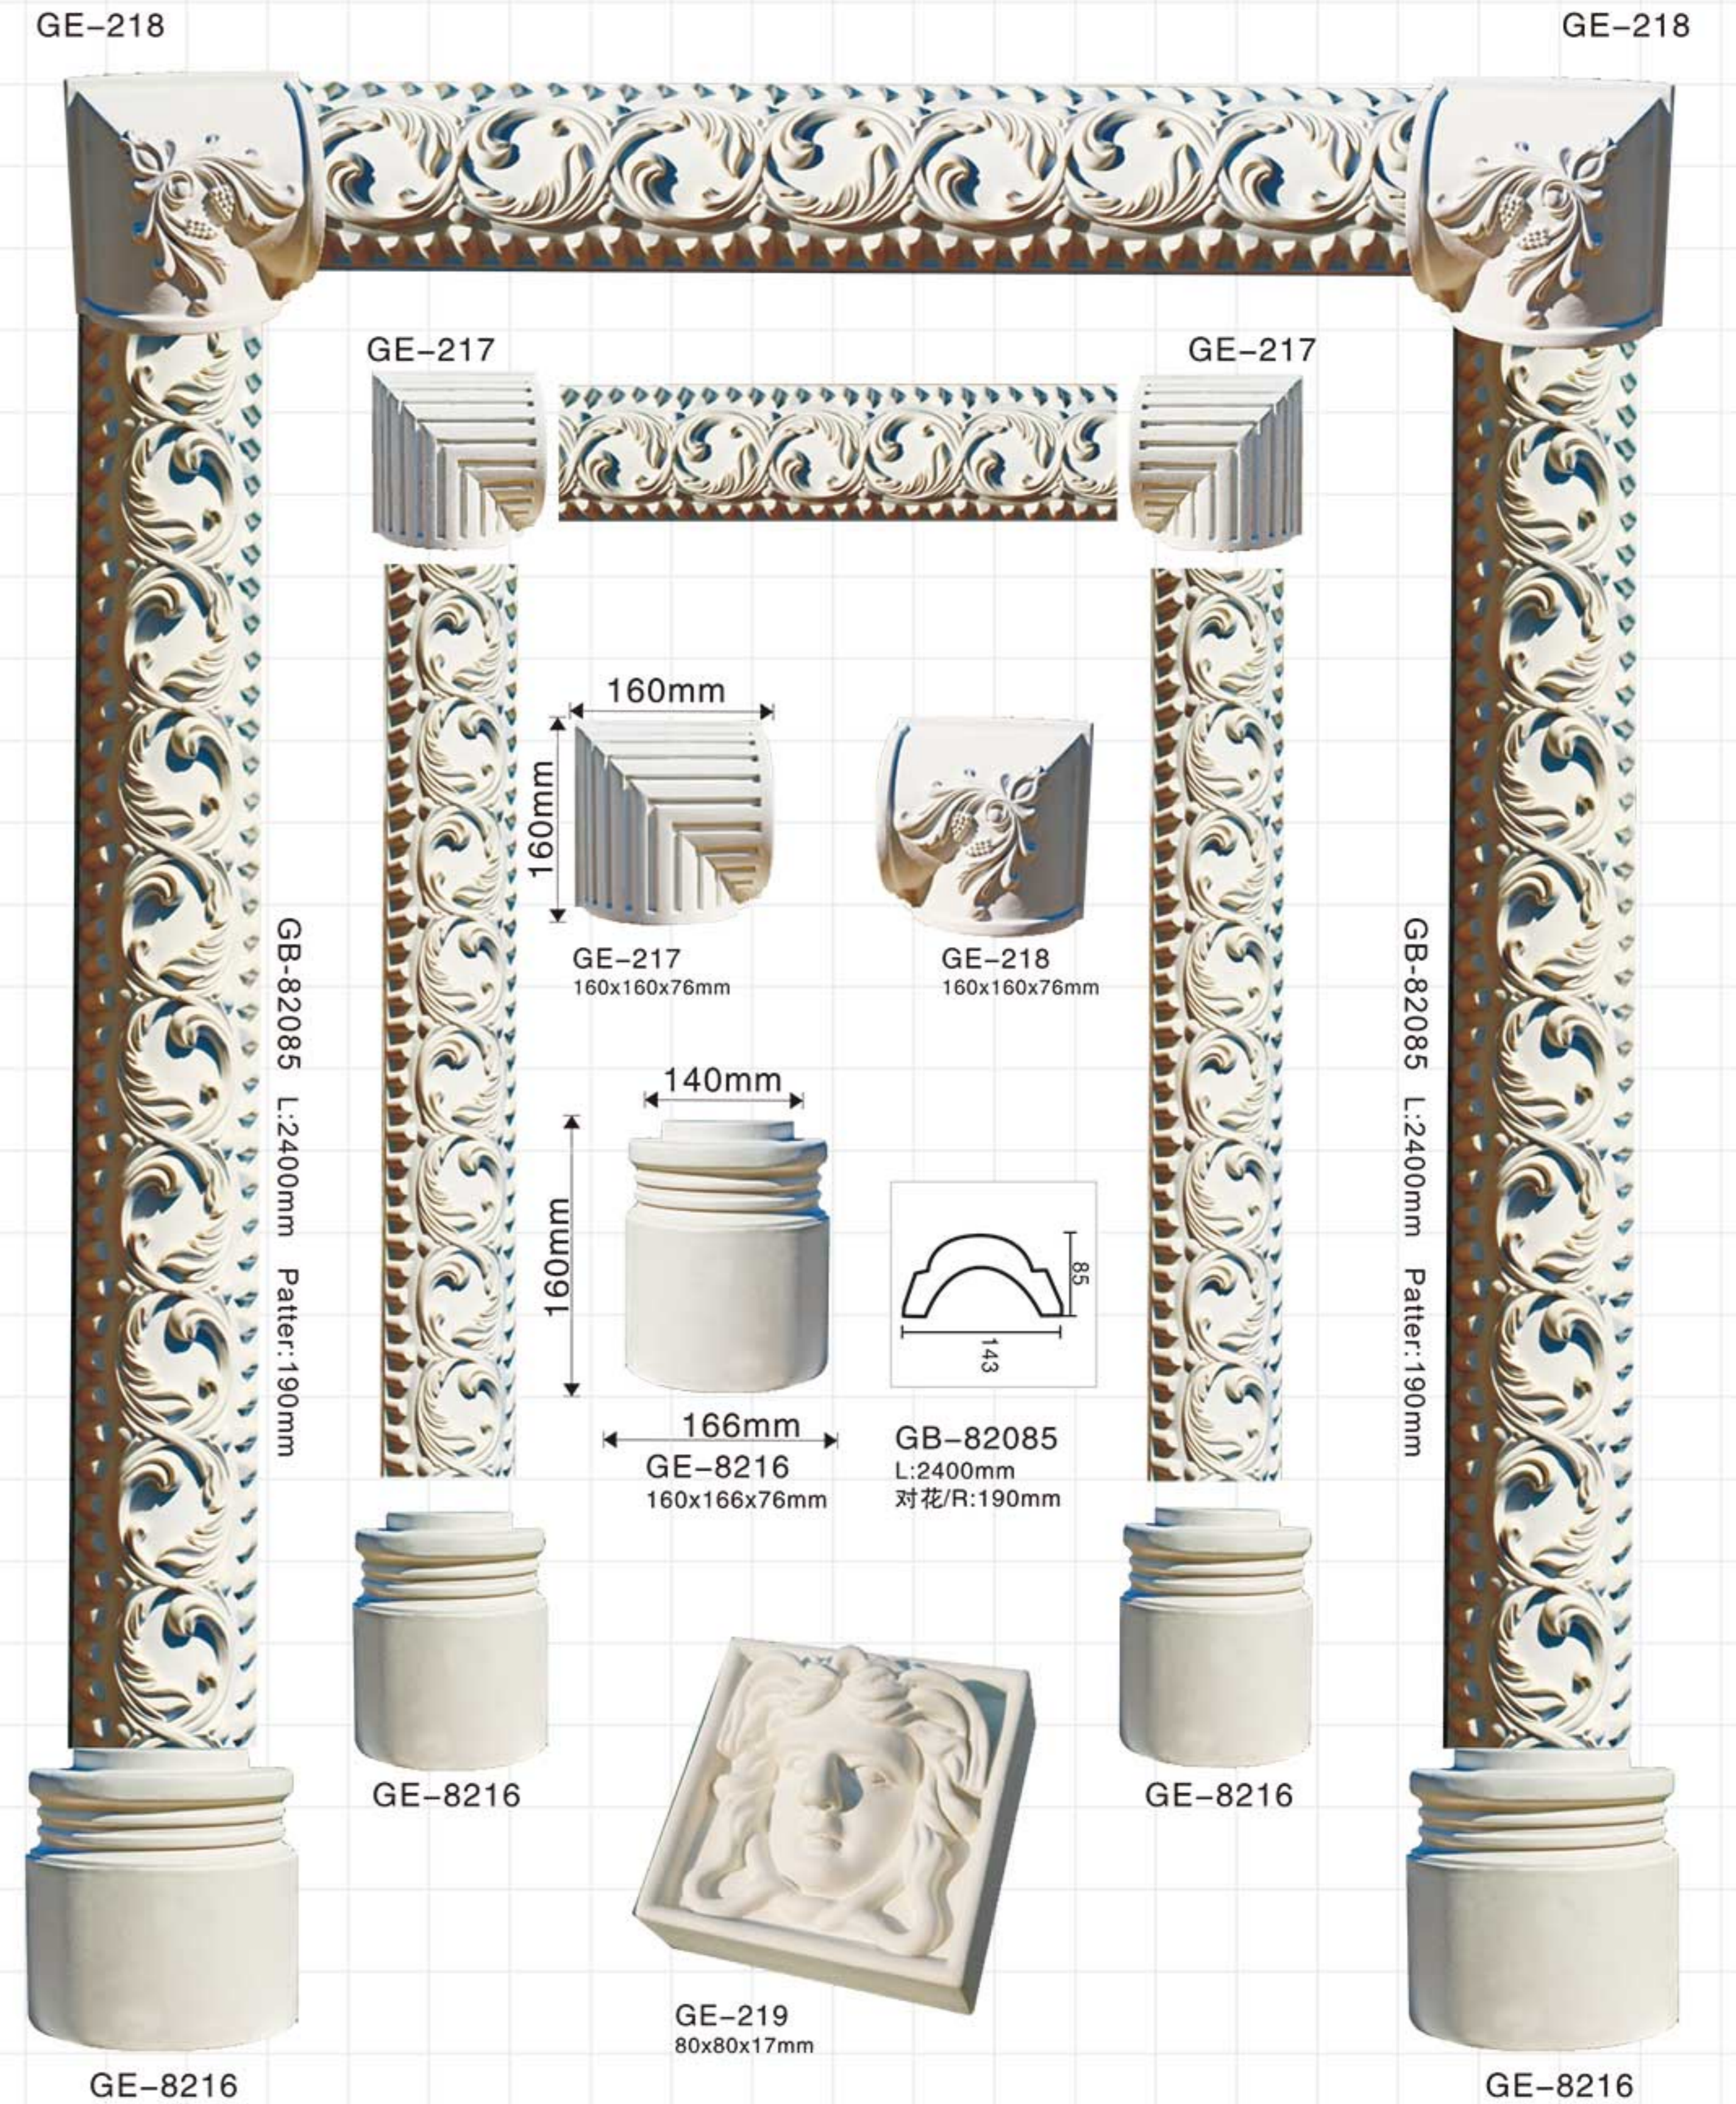

GS-9201 (Bronze)

Wall boards

GS-9211 1200x1950x25mm

Curtain box

Curtain box

Door surroundings

Door surroundings

Size Marking: HxWxD