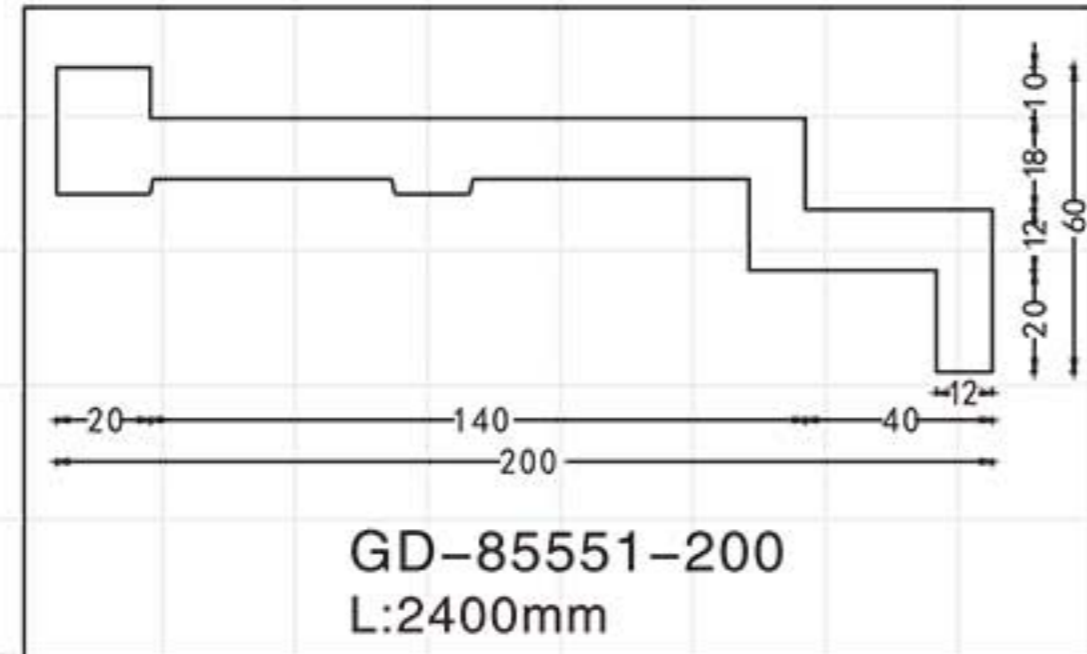

Modern concise style