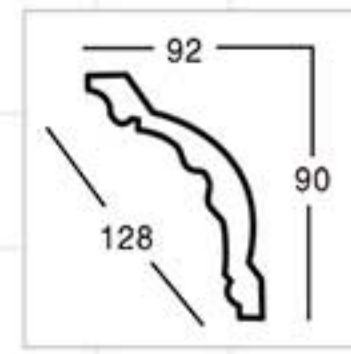

GA-81088-100 Off white
 Breadth:133mm
 Pattern:100mm
 Length□2400mm

Color Effect

GA-81004
Length □ 2400mm
Breadth: 79mm
Pattern: 10mm

GA-81009
Length □ 2400mm
Breadth: 113mm
Pattern: 485mm

GA-81037-80
Length □ 2400mm
Breadth: 109mm
Pattern: 120mm

GA-81038
Length □ 2400mm
Breadth: 114mm
Pattern: 200mm

GA-81038
Length □ 2400mm
Breadth: 114mm
Pattern: 200mm

GA-81040-85
Length □ 2400mm
Breadth: 117mm
Pattern: 122mm

GA-81043
Length □ 2400mm
Breadth: 100mm
Pattern: 143mm

GA-81045
Length □ 2400mm
Breadth: 101mm
Pattern: 45mm

GA-81049
Length □ 2400mm
Breadth: 100mm
Pattern: 60mm

GA-81049
Length □ 2400mm
Breadth: 100mm
Pattern: 60mm

Color Effect

Color Effect

GA-81051-80
Length □ 2400mm
Breadth: 114mm
Pattern: 200mm

Partial Gold leaf

GA-81058
Length □ 2400mm
Breadth: 121mm
Pattern: 40mm

Champagne Gold

GA-81069
Length □ 2400mm
Breadth: 128mm
Pattern: 144mm

Famille rose

GA-81071
Length □ 2400mm
Breadth: 145mm
Pattern: 77mm