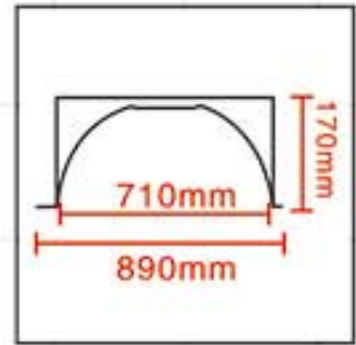

M-7513
D=ø790x545mm
MD=ø10mm

Ceiling domes

Ceiling domes

Ceiling domes

M-7204
D=ø890mm
MD=ø710mm
H = 170mm

M-7205
D=ø1370mm
MD=ø1200mm
H = 270mm

M-7206
D=ø1200mm
MD=ø1000mm
H = 275mm

M-7207
D=ø930mm
MD=ø850mm
H = 150mm