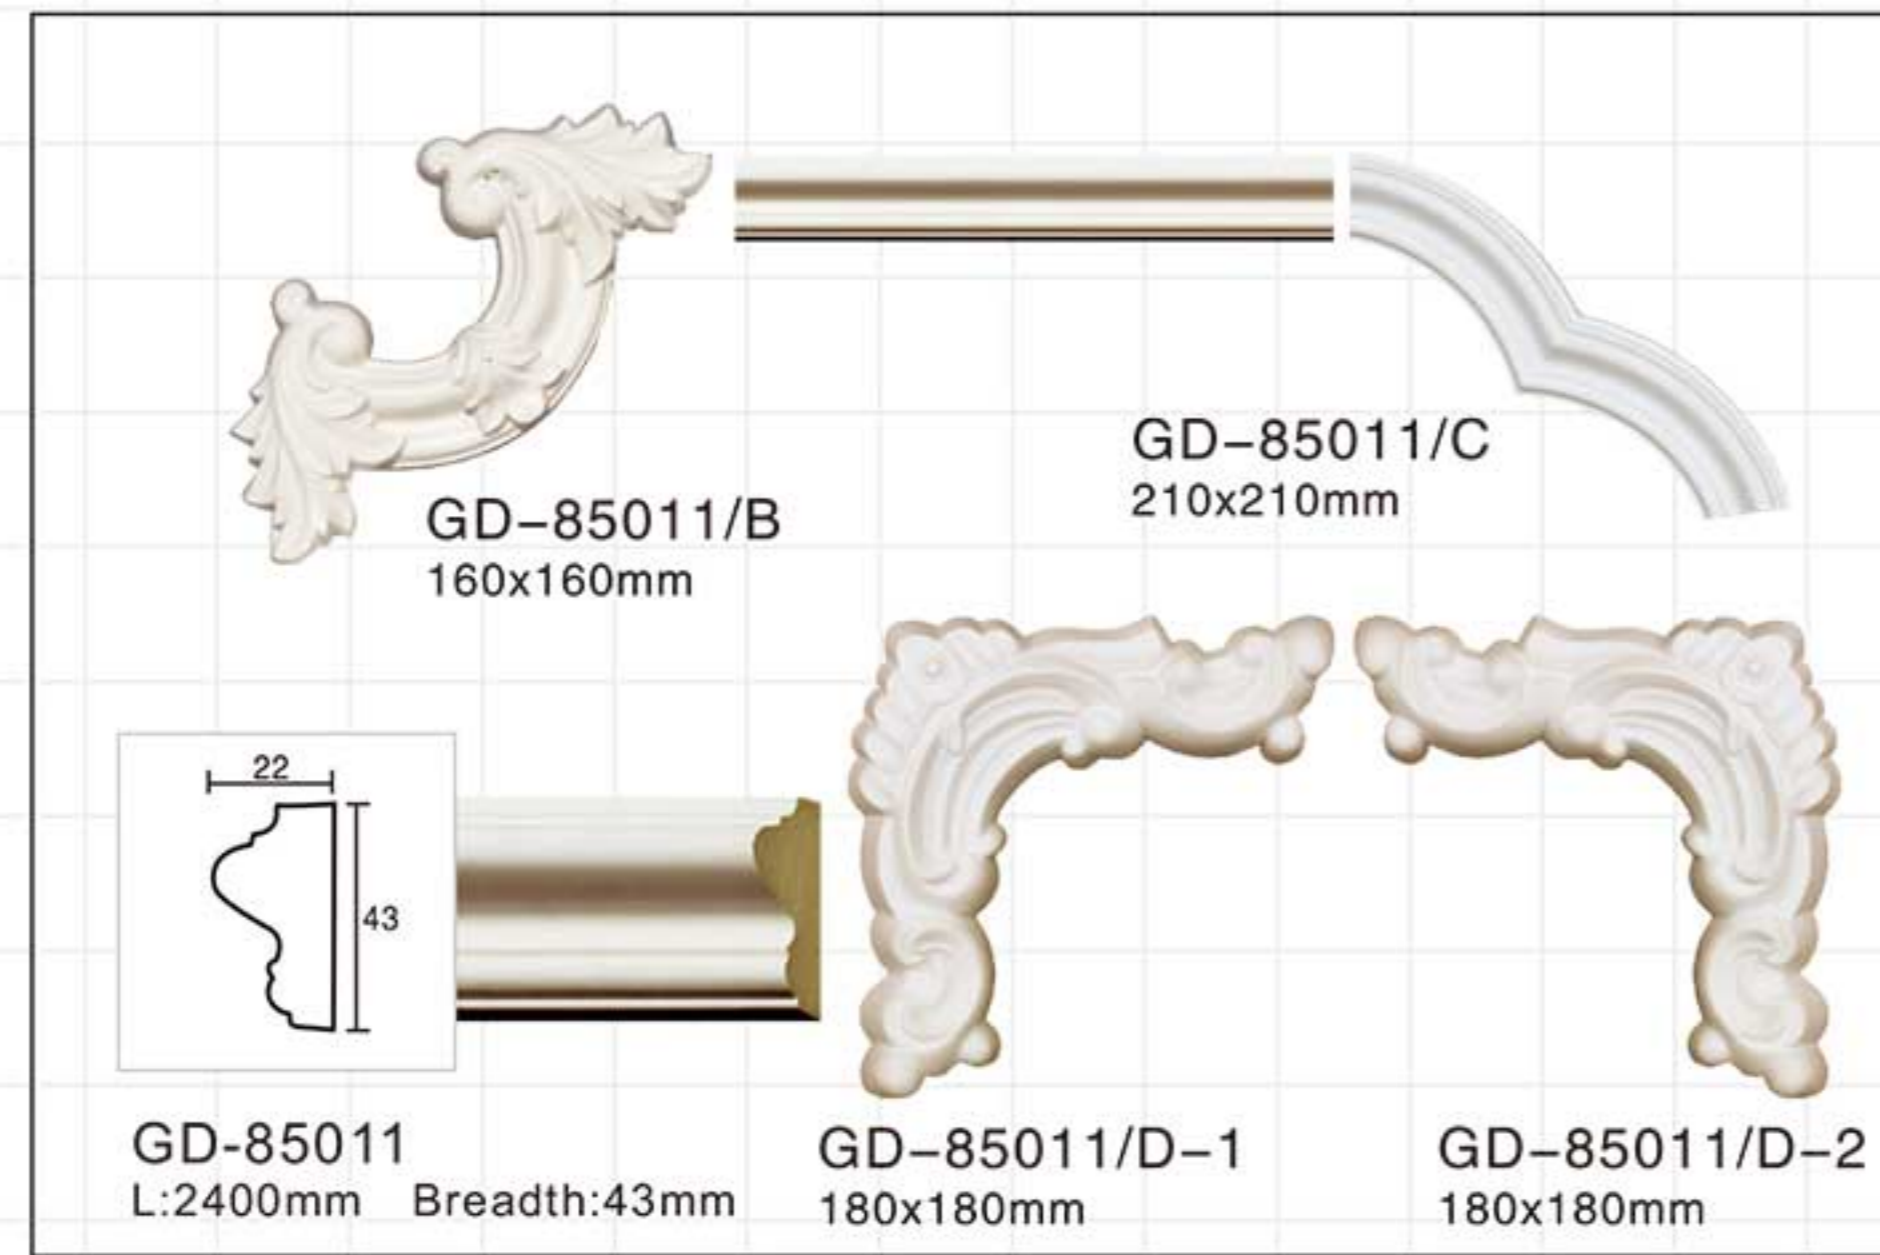

Carving panel mouldings-Corners