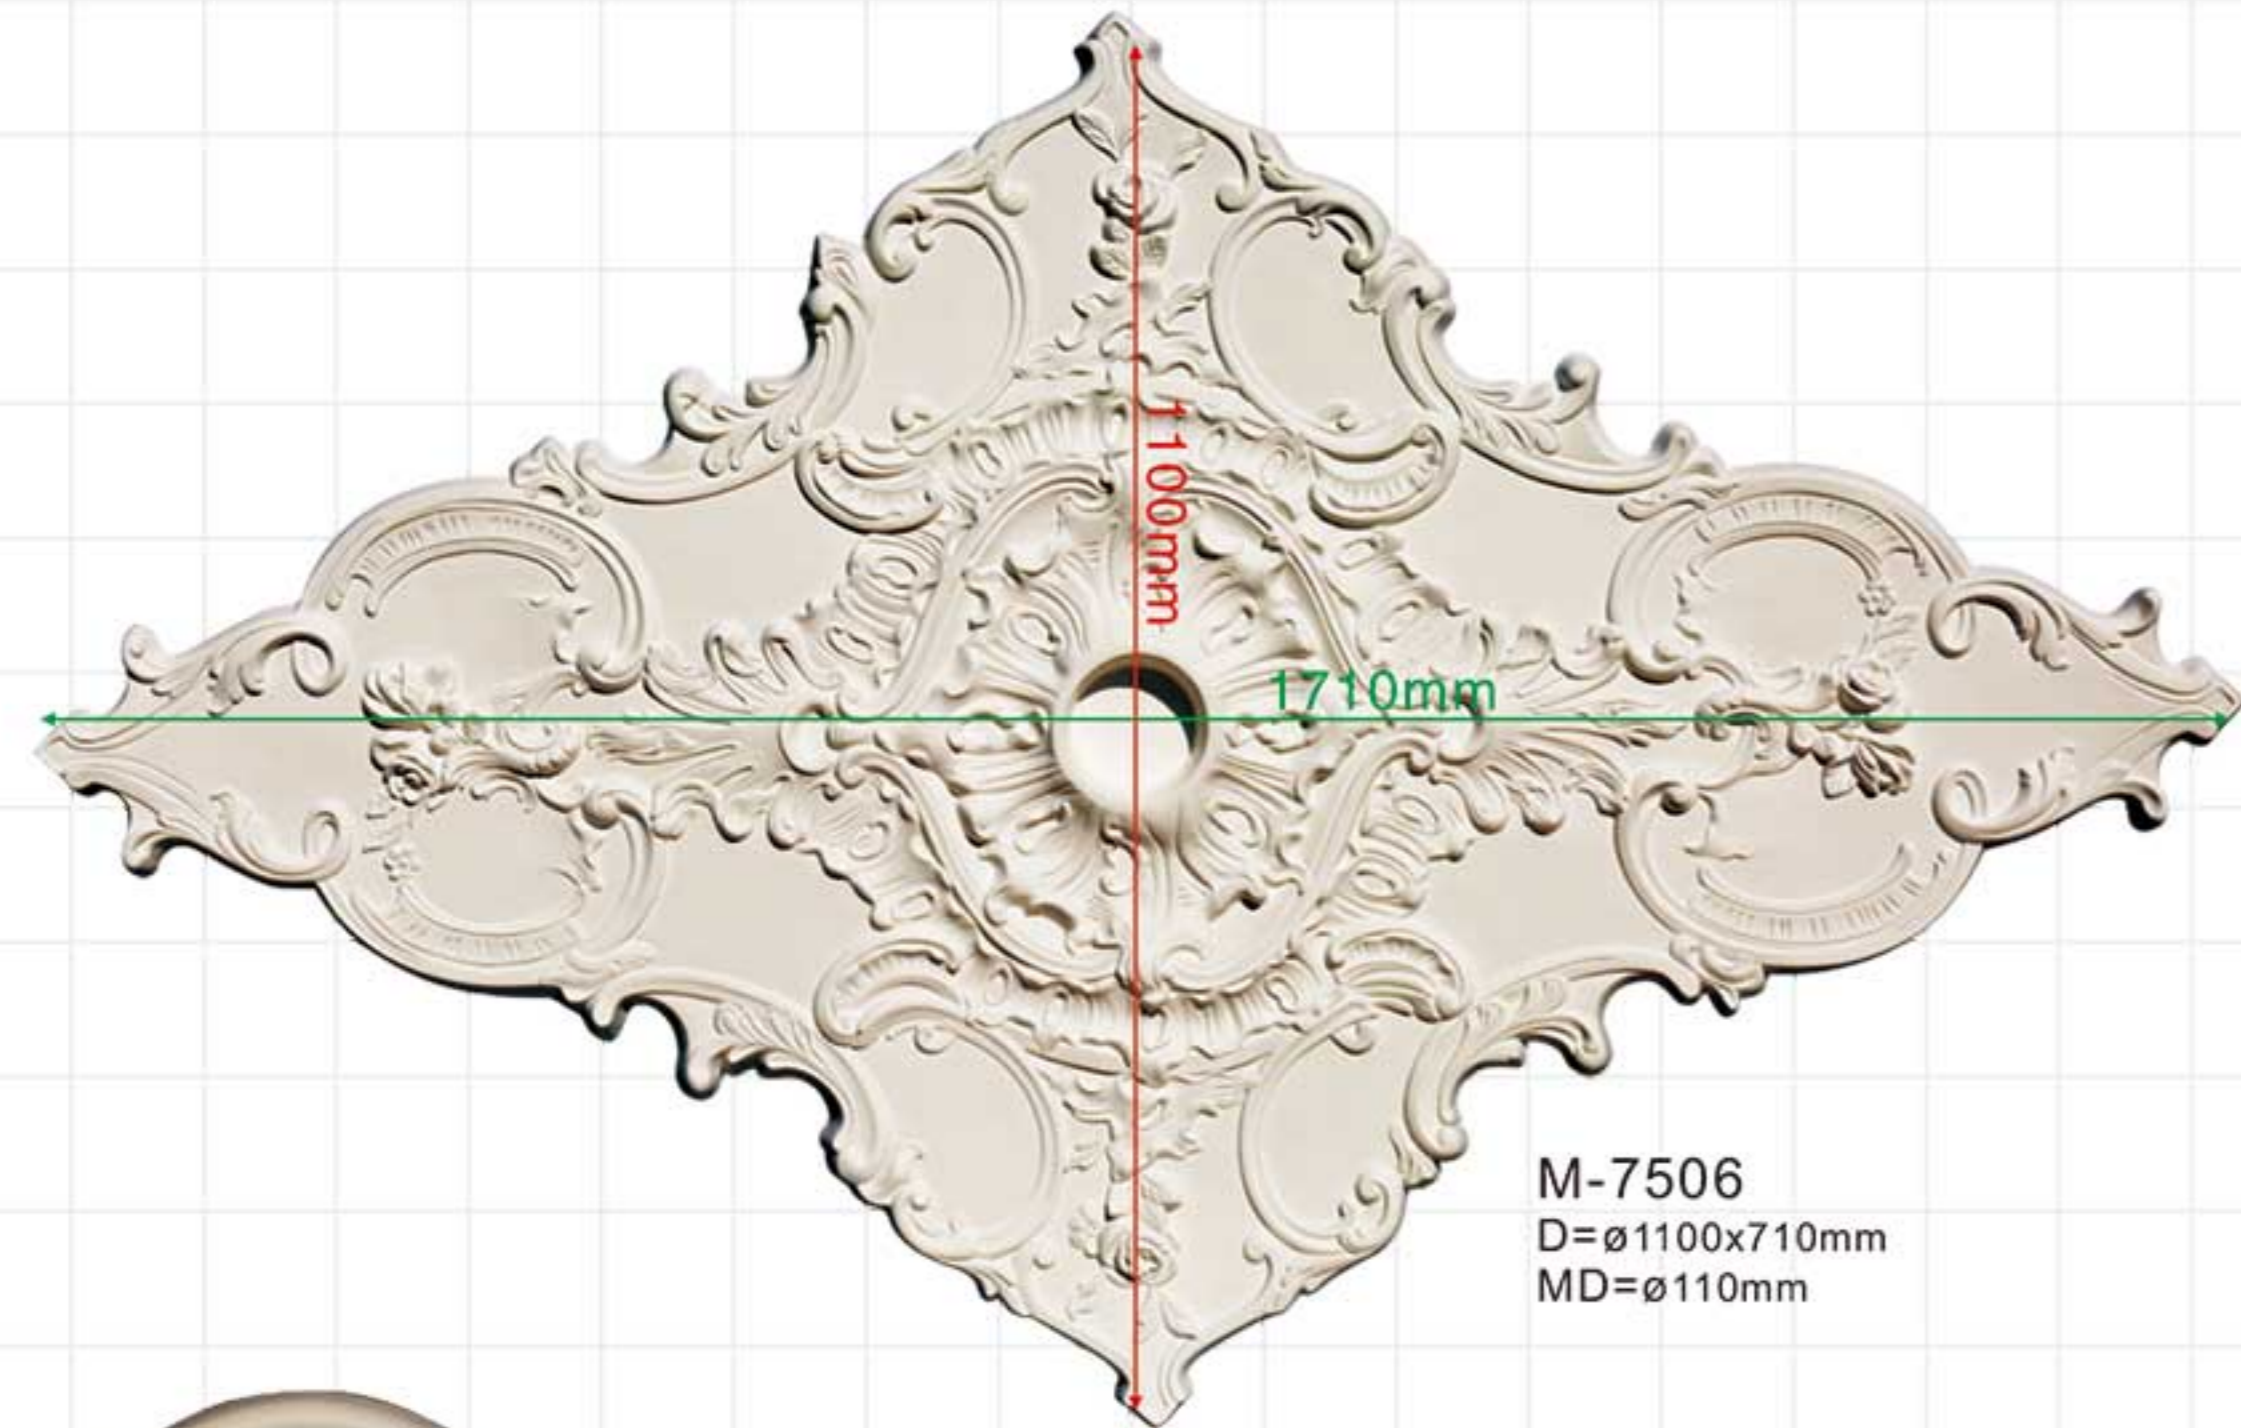

M-7190
D=ø410mm
MD=ø308mm

M-7191
D=ø260mm
MD=ø138mm

M-7187
D=ø800mm
MD=ø120mm

M-7186
D=ø600mm
MD=ø100mm

M-7192
D=ø322mm
MD=ø95mm

M-7192M
D=ø400mm
MD=ø90mm

Oval medallion

Be brave to explore and keep forging ahead

M-7508
D=ø1500x910mm
MD=ø500x300mm

Oval medallion

M-7501
D=ø610x315mm
MD=ø80x60mm

M-7502
D=ø685x440mm
MD=ø28mm

M-7503
D=ø770x535mm
MD=ø420x220mm

M-7504
D=ø630x320mm
MD=ø80x60mm

M-7505
D=ø1100x740mm
MD=ø110x55mm

Oval medallion

Oval medallion

M-7506
D=ø1100x710mm
MD=ø110mm

M-7511
D=ø1280x630mm
MD=ø75mm

M-7512
D=ø1230x640mm
MD=ø10x75mm

M-7507
D=ø1150x610mm
MD=ø20mm

M-7509
D=ø865x550mm
MD=ø14mm

M-7510
D=ø1280x700mm
MD=ø15mm