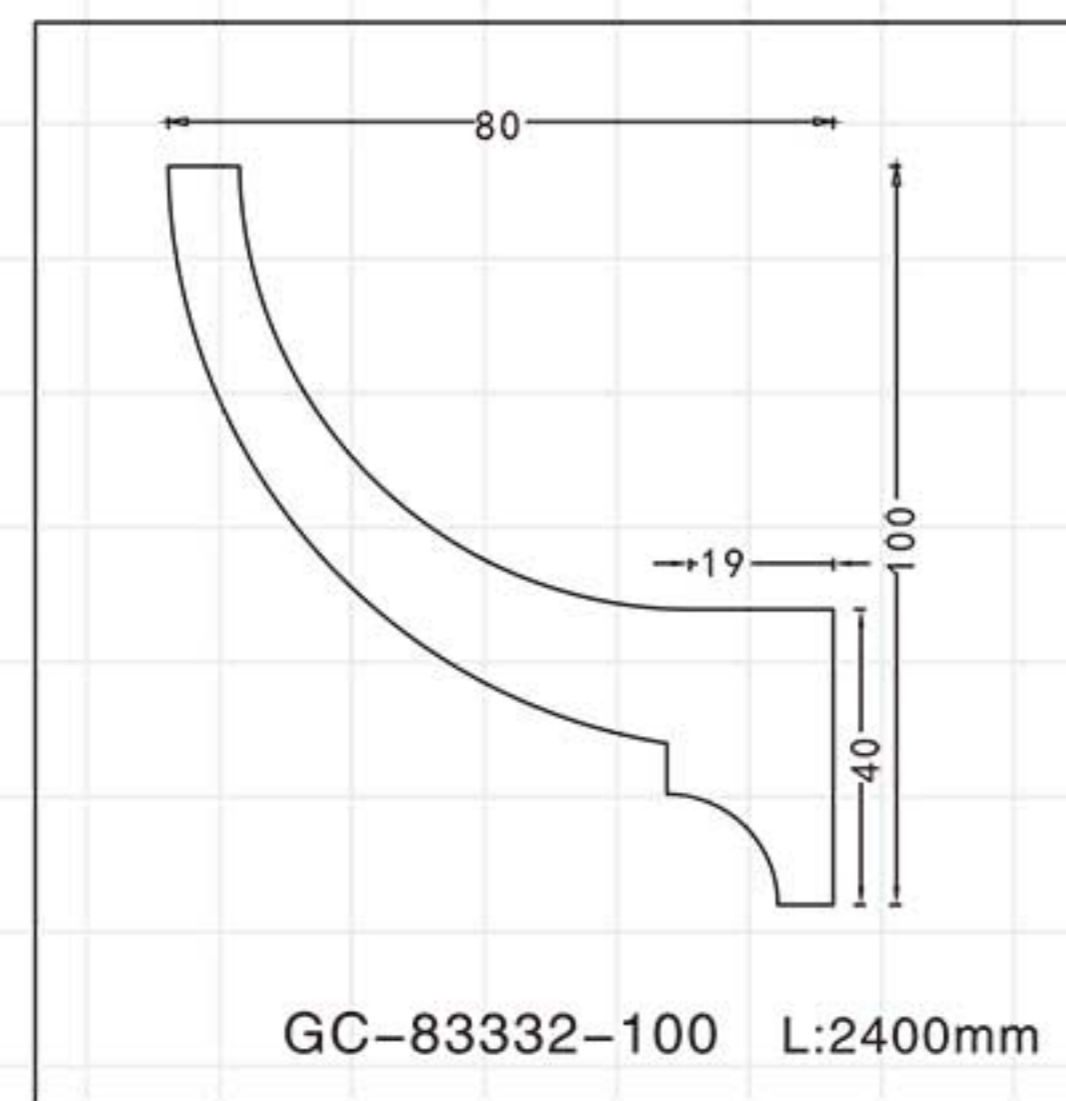

Modern concise style

Concise moulding-board with hide light,soften dimensional atmosphere,downy illume,sweet and incomparable