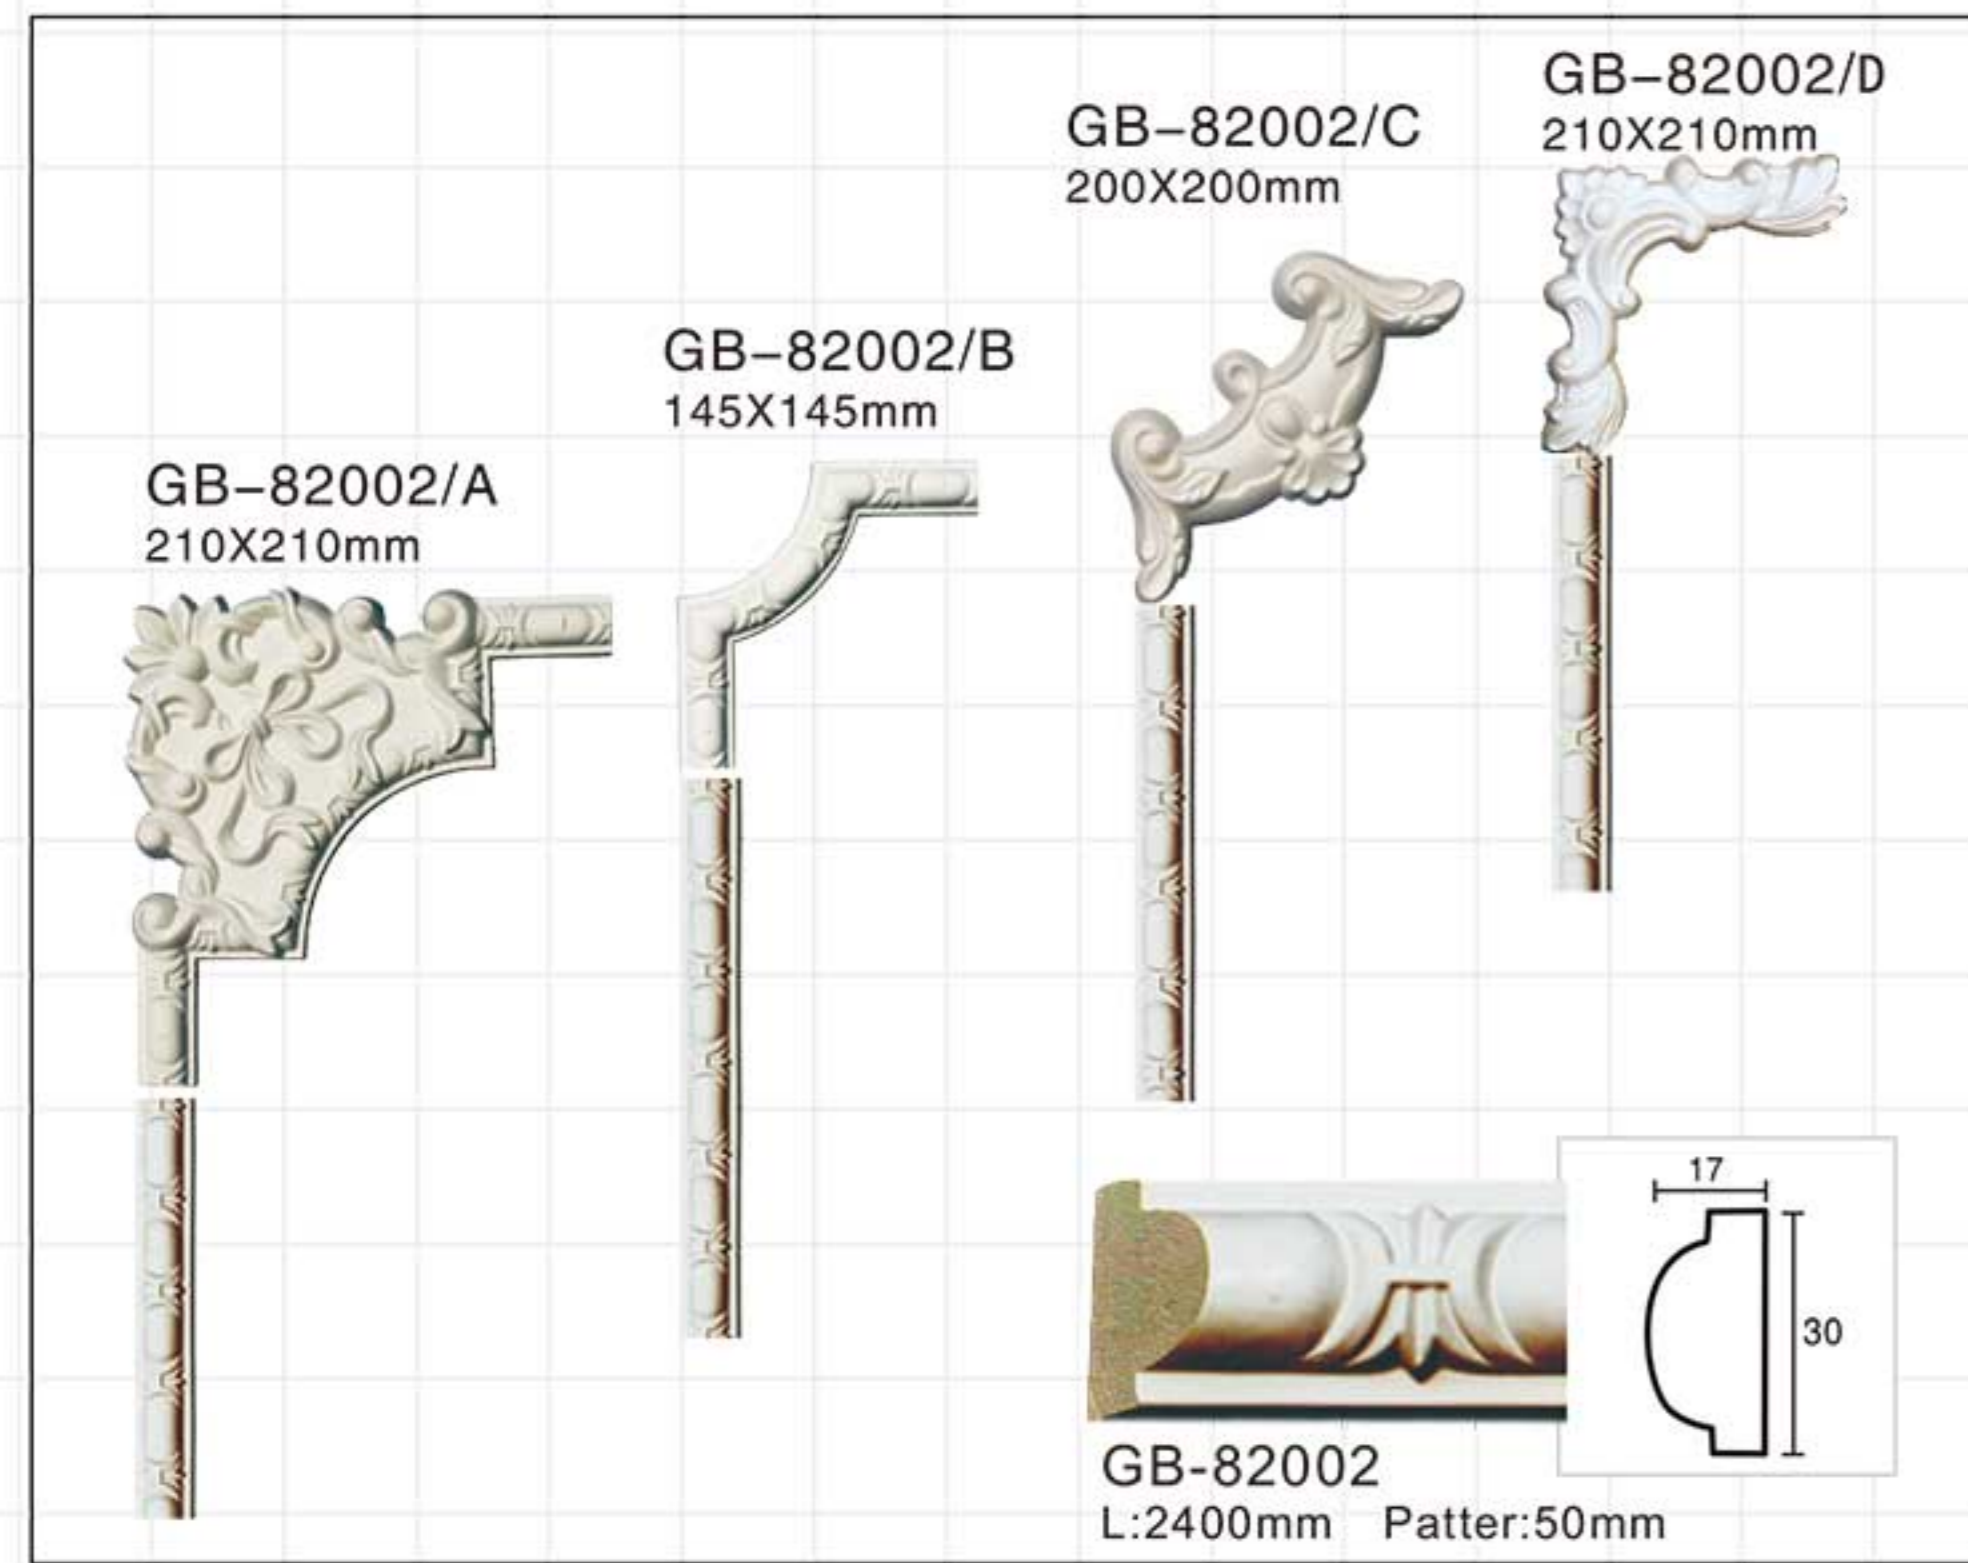

GD-85103 L:2400mm Breadth:107mm

GD-85094-200 L:2400mm Breadth:200mm

GD-85112 L:2400mm Breadth:100mm

Skirting series

GD-85050 L:2400mm Breadth:98mm

GD-85090 L:2400mm Breadth:150mm

GD-85055 L:2400mm Breadth:100mm

GD-85098 L:2400mm Breadth:100mm

GD-85060 L:2400mm Breadth:125mm

GD-85102 L:2400mm Breadth:79mm

GD-85067 L:2400mm Breadth:152mm

GD-85103 L:2400mm Breadth:107mm

GD-85083 L:2400mm Breadth:130mm

Carving panel mouldings-Corners

Carving panel mouldings-Corners

PANEL MOULDINGS
-CORNERS

Carving panel mouldings-Corners

Carving panel mouldings-Corners

Carving panel mouldings-Corners

Carving panel mouldings-Corners

Carving panel mouldings-Corners