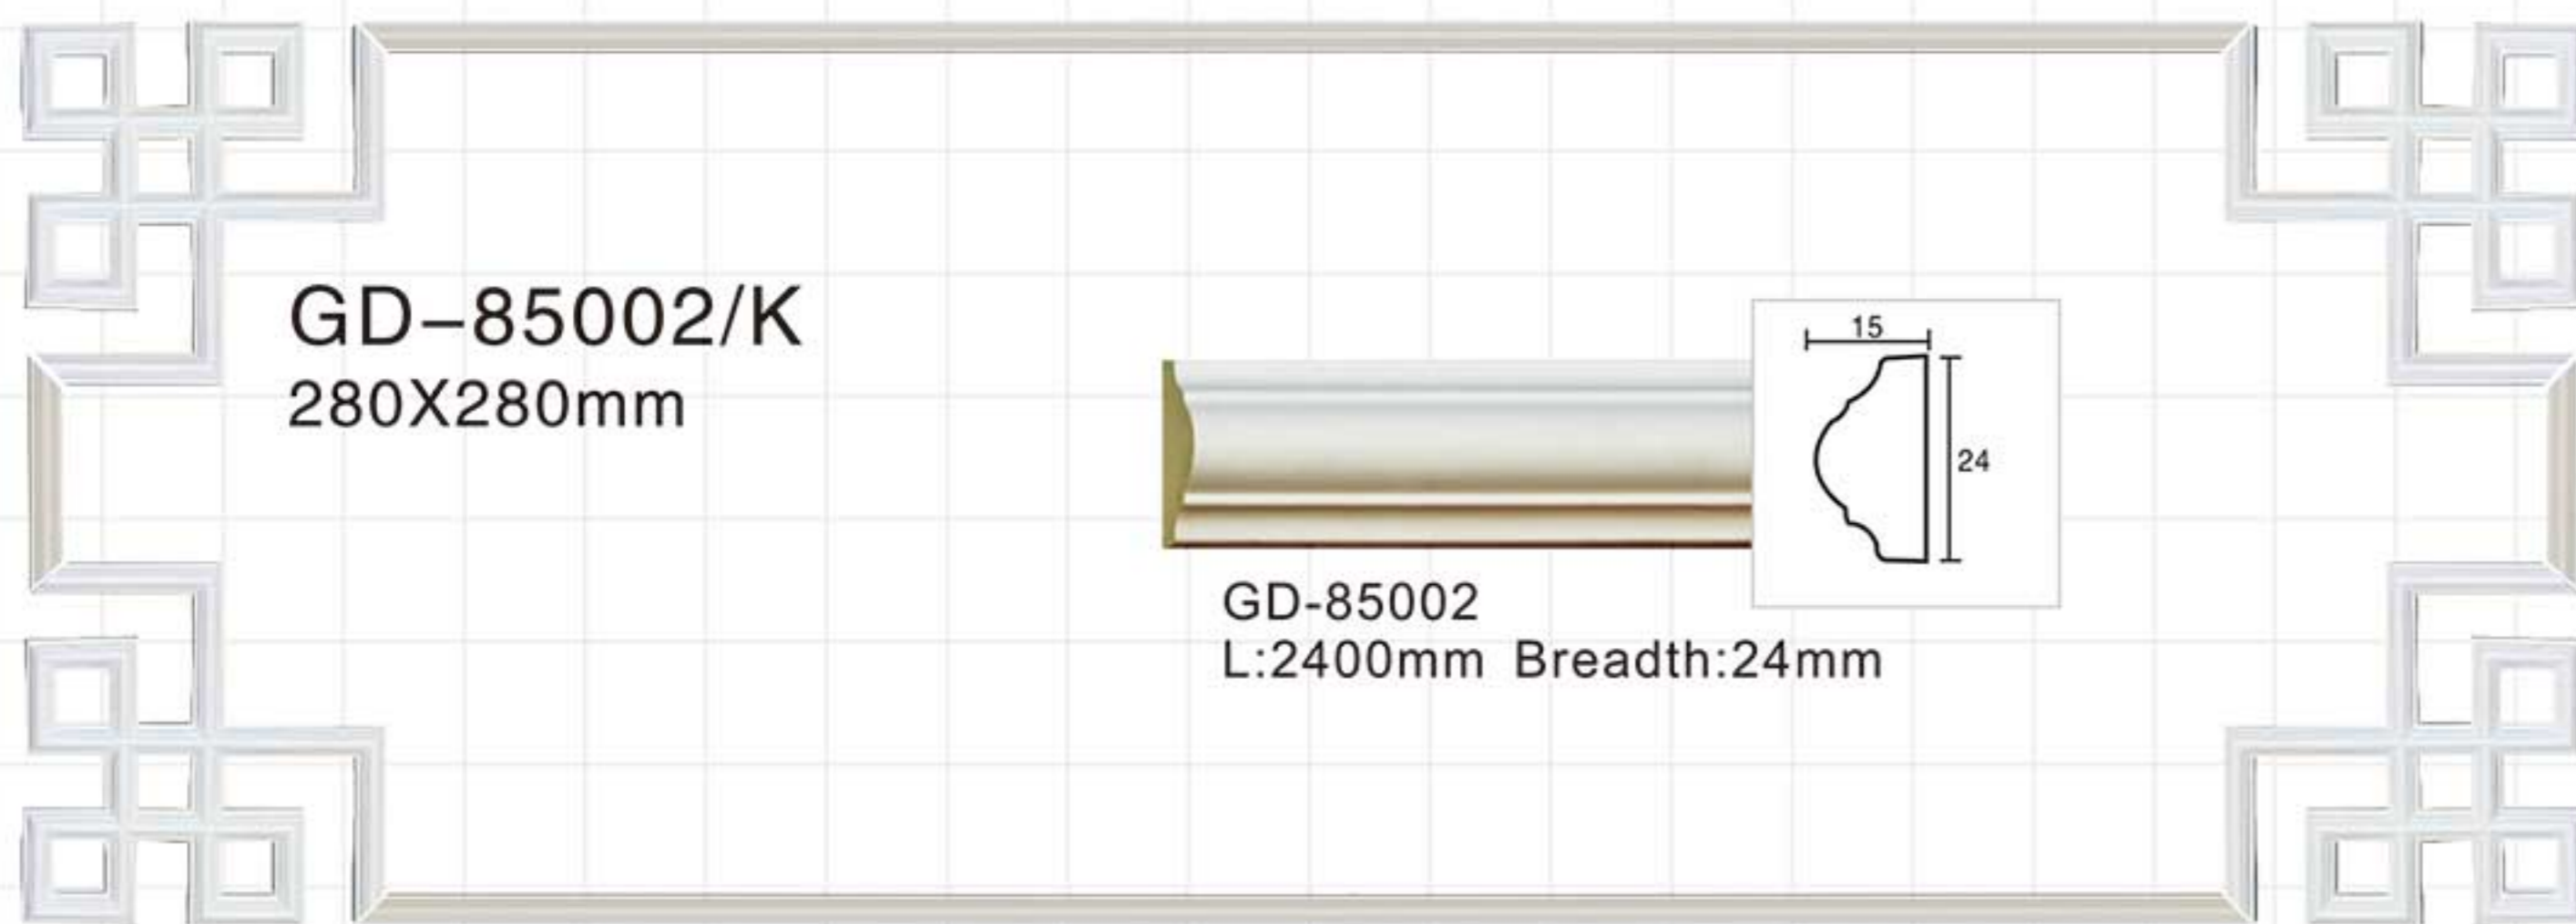

Chinese connise style series