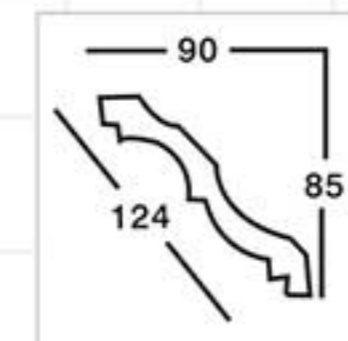

Partial Gold leaf

GA-81058
Length □ 2400mm
Breadth: 121mm
Pattern: 40mm

Champagne Gold

GA-81069
Length □ 2400mm
Breadth: 128mm
Pattern: 144mm

Famille rose

GA-81071
Length □ 2400mm
Breadth: 145mm
Pattern: 77mm

GB-82064
Length□2400mm
Breadth:100mm
Pattern:120mm

GB-82068
Length□2400mm
Breadth:104mm
Pattern:165mm

GB-82073
Length□2400mm
Breadth:109mm
Pattern:205mm

GB-82090
Length□2400mm
Breadth:200mm
Pattern:100mm

Champagne Gold

Color Effect

GC-83045
Length □ 2400mm
Breadth: 121mm

Gold

GC-83046-80
Length □ 2400mm
Breadth: 118mm

Champagne silver

GC-83013-85
Length □ 2400mm
Breadth: 124mm

silver

GC-83075
Length □ 2400mm
Breadth: 170mm

Gold

GD-85041
Length □ 2400mm
Breadth: 90mm

Gold

Color Effect

Color Effect

M-7134 Champagne silver
D=Ø760mm
d=Ø70mm

M-7134 Bronze
D=Ø760mm
d=Ø70mm