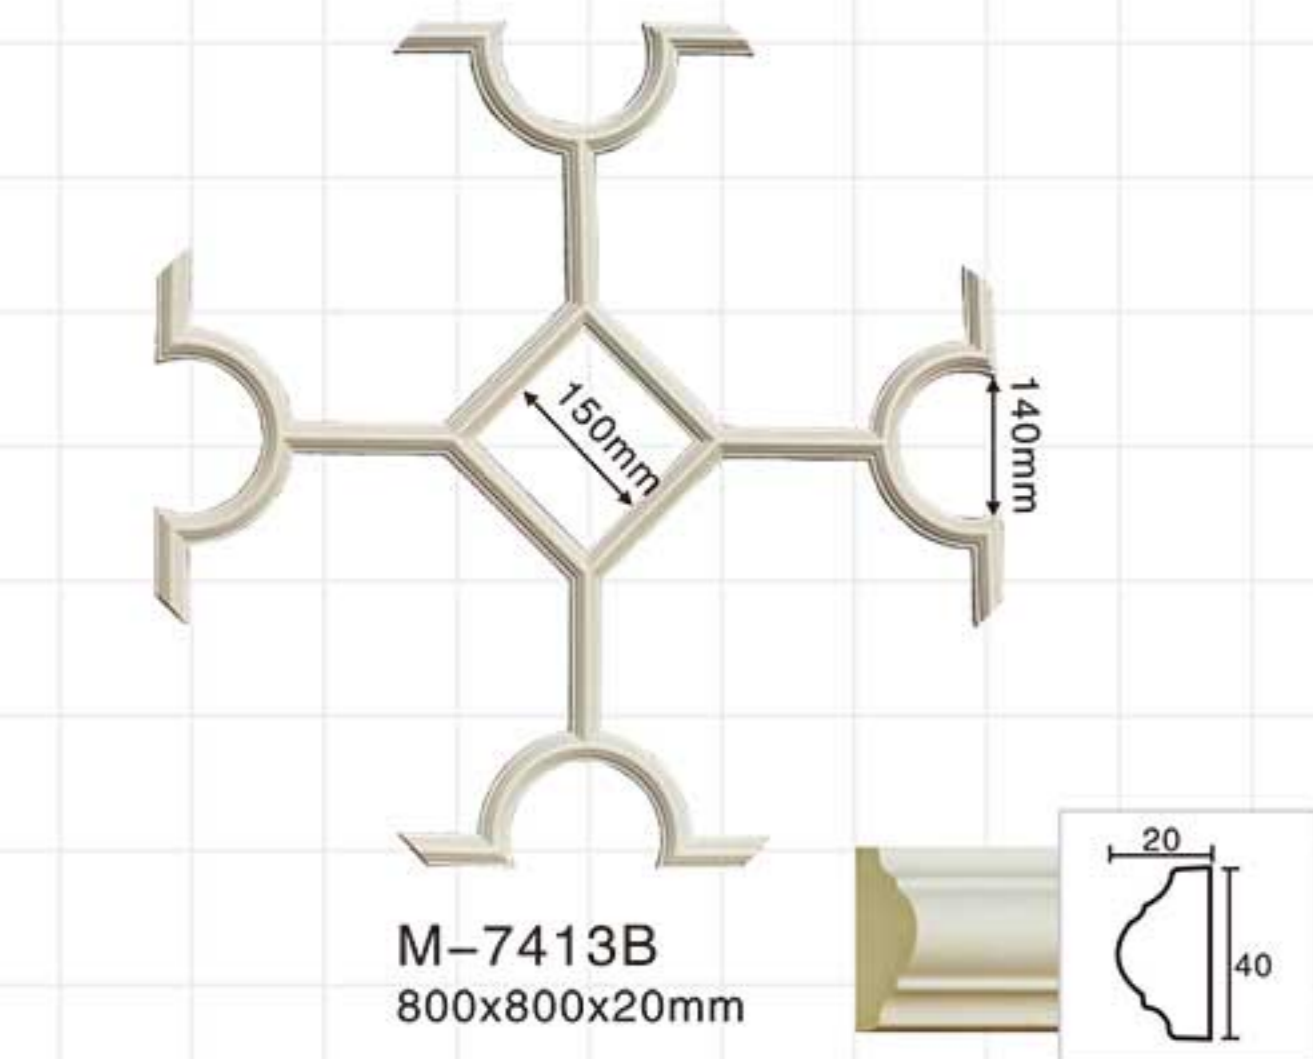

Carving panel mouldings-Corners

(GD-85010)+(GB-82005-25)+(GD-85010/A)+(GD-85010/C)+(GD-85010L/R)+(GH-80244)

Carving panel mouldings-Corners

Carving panel mouldings-Corners

Carving panel mouldings-Corners

Carving panel mouldings-Corners

Celing tiles/wall molding

Leading brand Leading innovation

Celing tiles/wall molding

Jointless joint combination of mate and female

Celing tiles/wall molding

M-7401
D:400x400x20mm

M-7402
D:600x600x20mm

M-7405
D:450x450x20mm