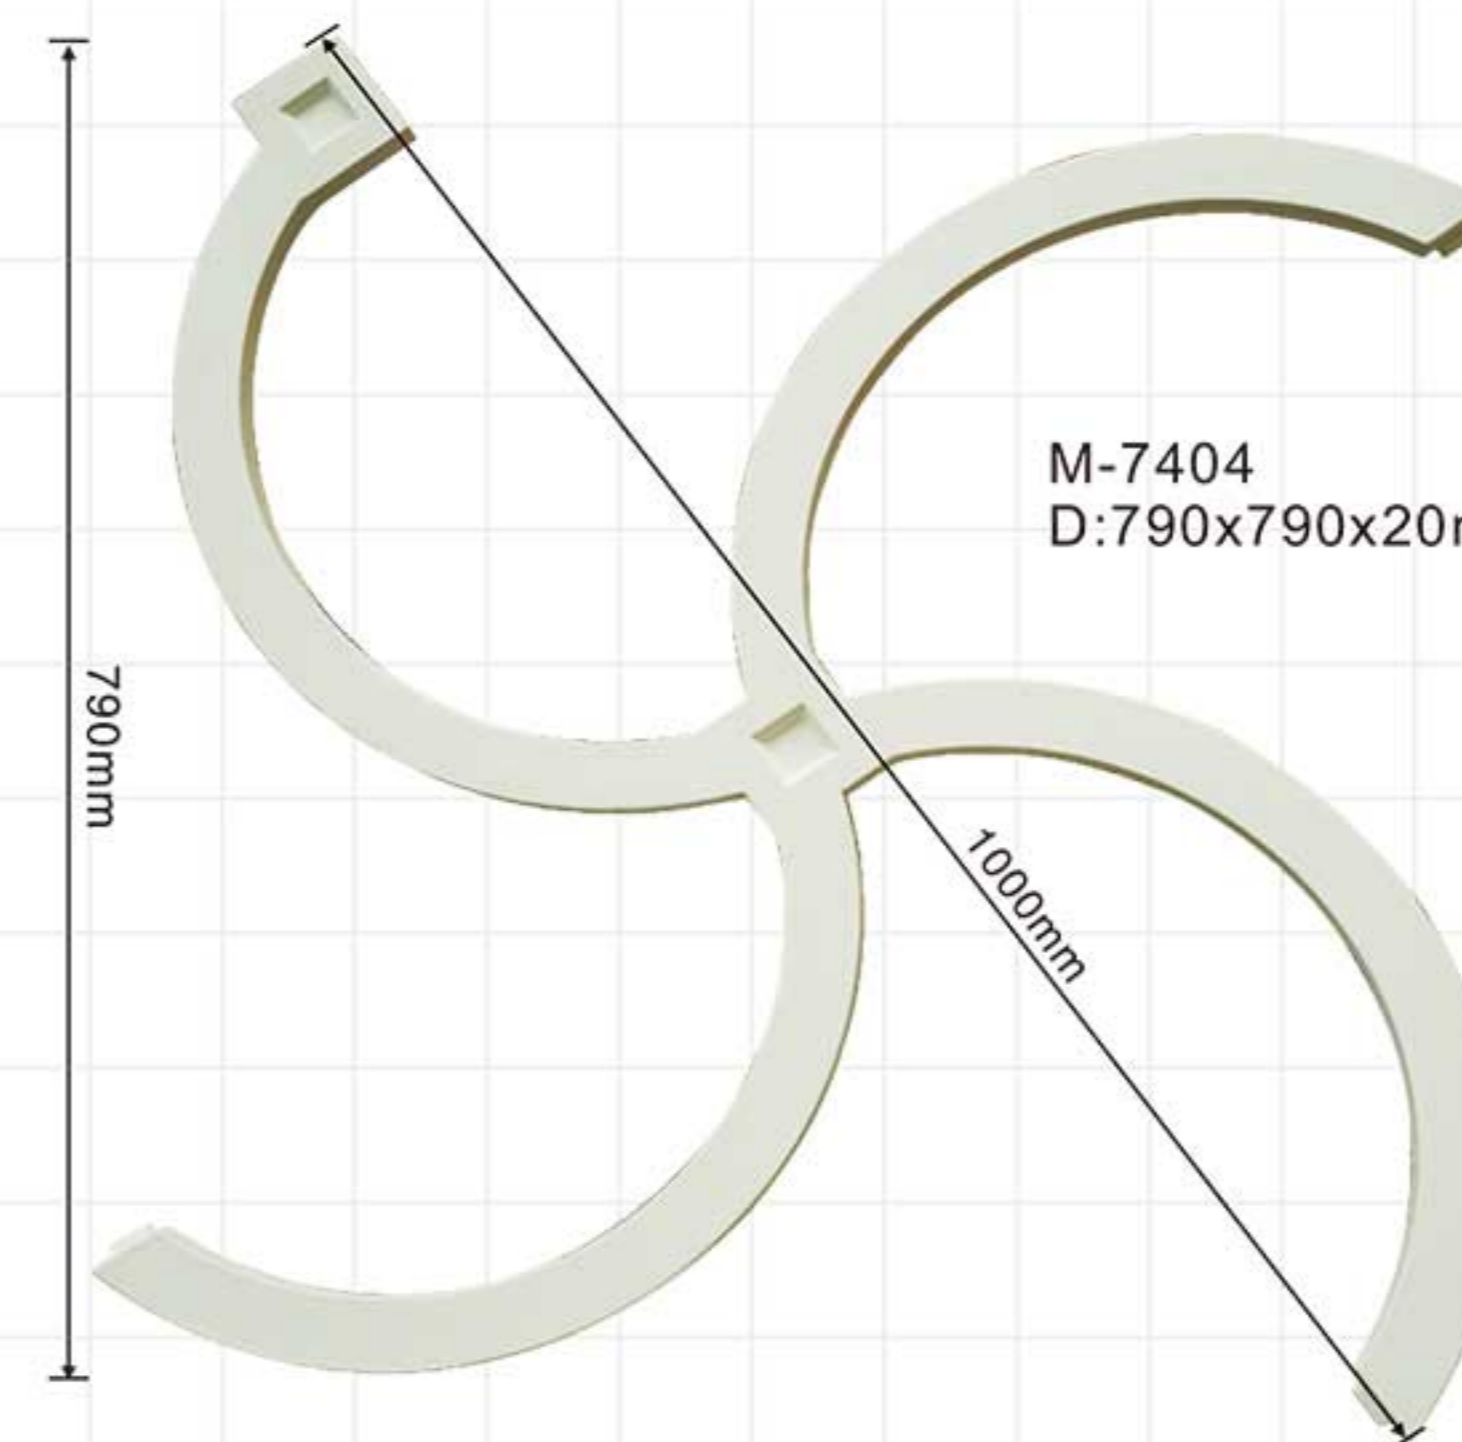

Celing tiles/wall molding

Leading brand Leading innovation

Celing tiles/wall molding

Jointless joint combination of mate and female

Celing tiles/wall molding

M-7401
D:400x400x20mm

M-7402
D:600x600x20mm

M-7405
D:450x450x20mm

M-7415
600x600x25mm

Celing tiles/wall molding

M-7403
D:600x600x30mm

M-7404A
D:600x600x15mm

M-7404
D:790x790x20mm

Celing tiles/wall molding

M-7406
D:885x750x20mm

M-7407
D:550x550x15mm

M-7408
D:790x665x65mm

Celing tiles/wall molding

M-7409
D:460x300x15mm

M-7410 D:926x926x50mm
850mm

M-7411 D:850x850x20mm

Celing tiles/wall molding

Celing Medallion

Rounded medallion