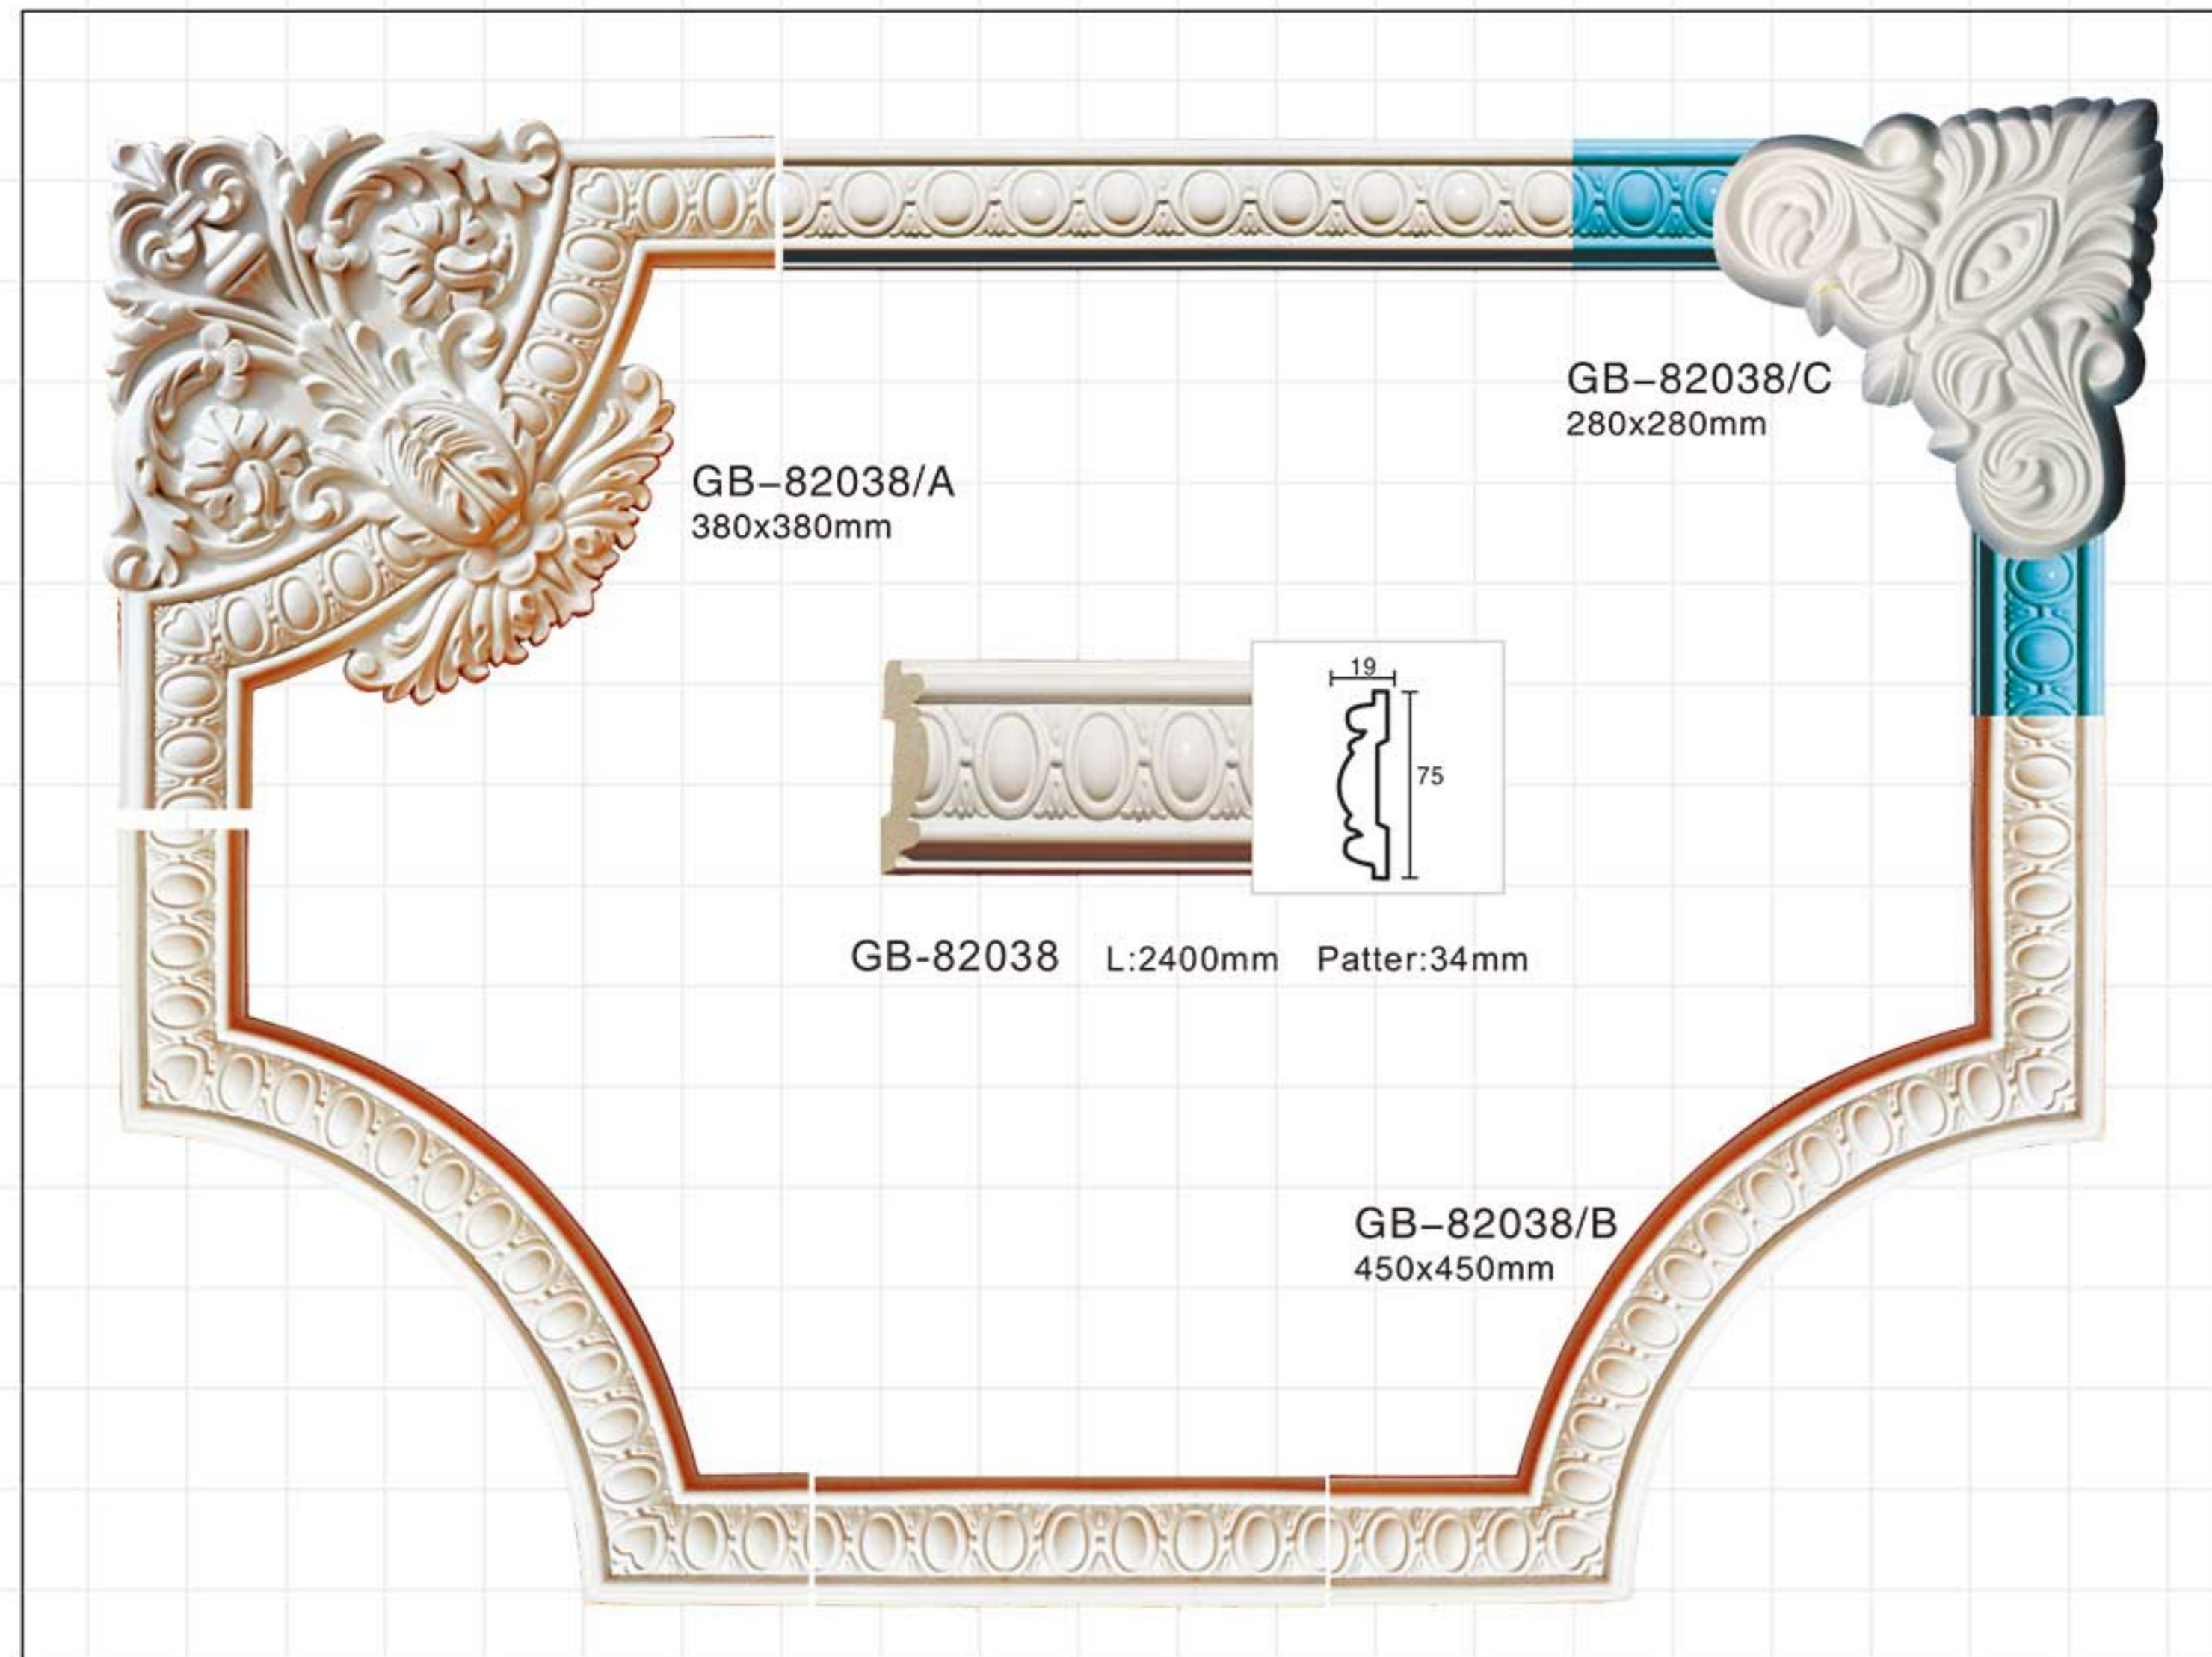

GD-85098 L:2400mm Breadth:100mm

GD-85060 L:2400mm Breadth:125mm

GD-85102 L:2400mm Breadth:79mm

GD-85067 L:2400mm Breadth:152mm

GD-85103 L:2400mm Breadth:107mm

GD-85083 L:2400mm Breadth:130mm

Carving panel mouldings-Corners

Carving panel mouldings-Corners

PANEL MOULDINGS
-CORNERS

Carving panel mouldings-Corners

Carving panel mouldings-Corners

Carving panel mouldings-Corners

Carving panel mouldings-Corners

Carving panel mouldings-Corners