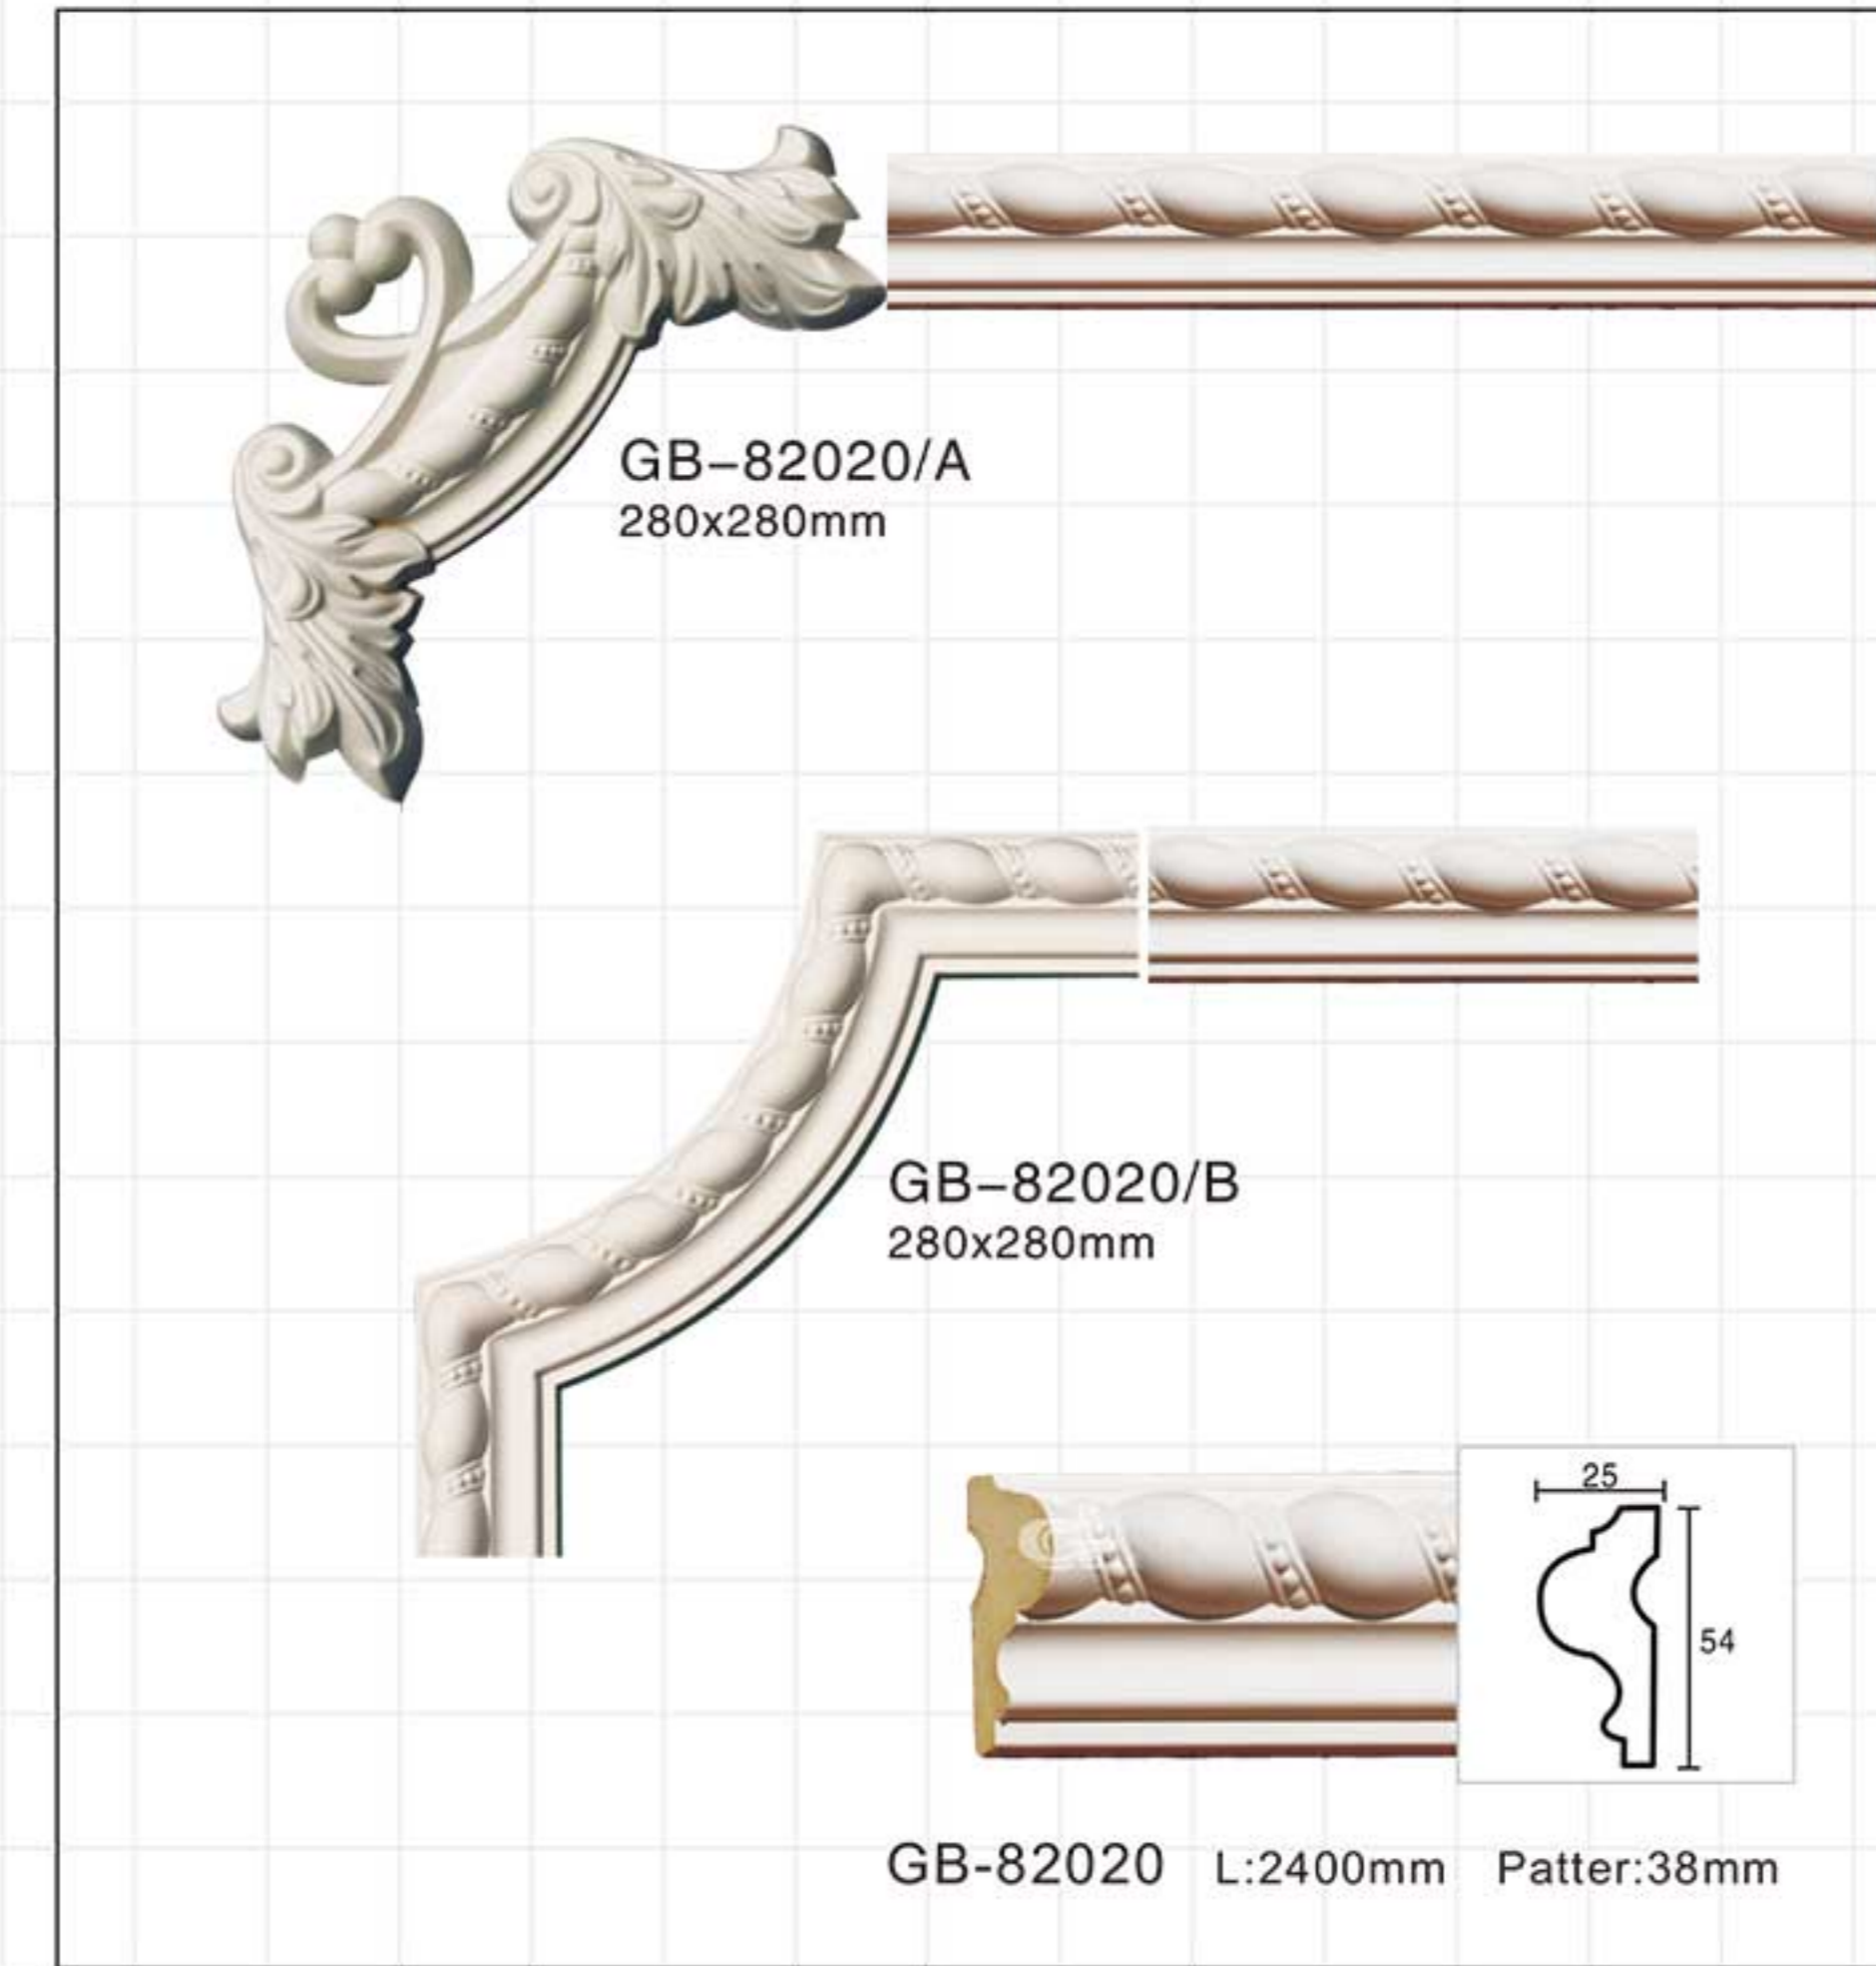

Carving panel mouldings-Corners

Carving panel mouldings-Corners