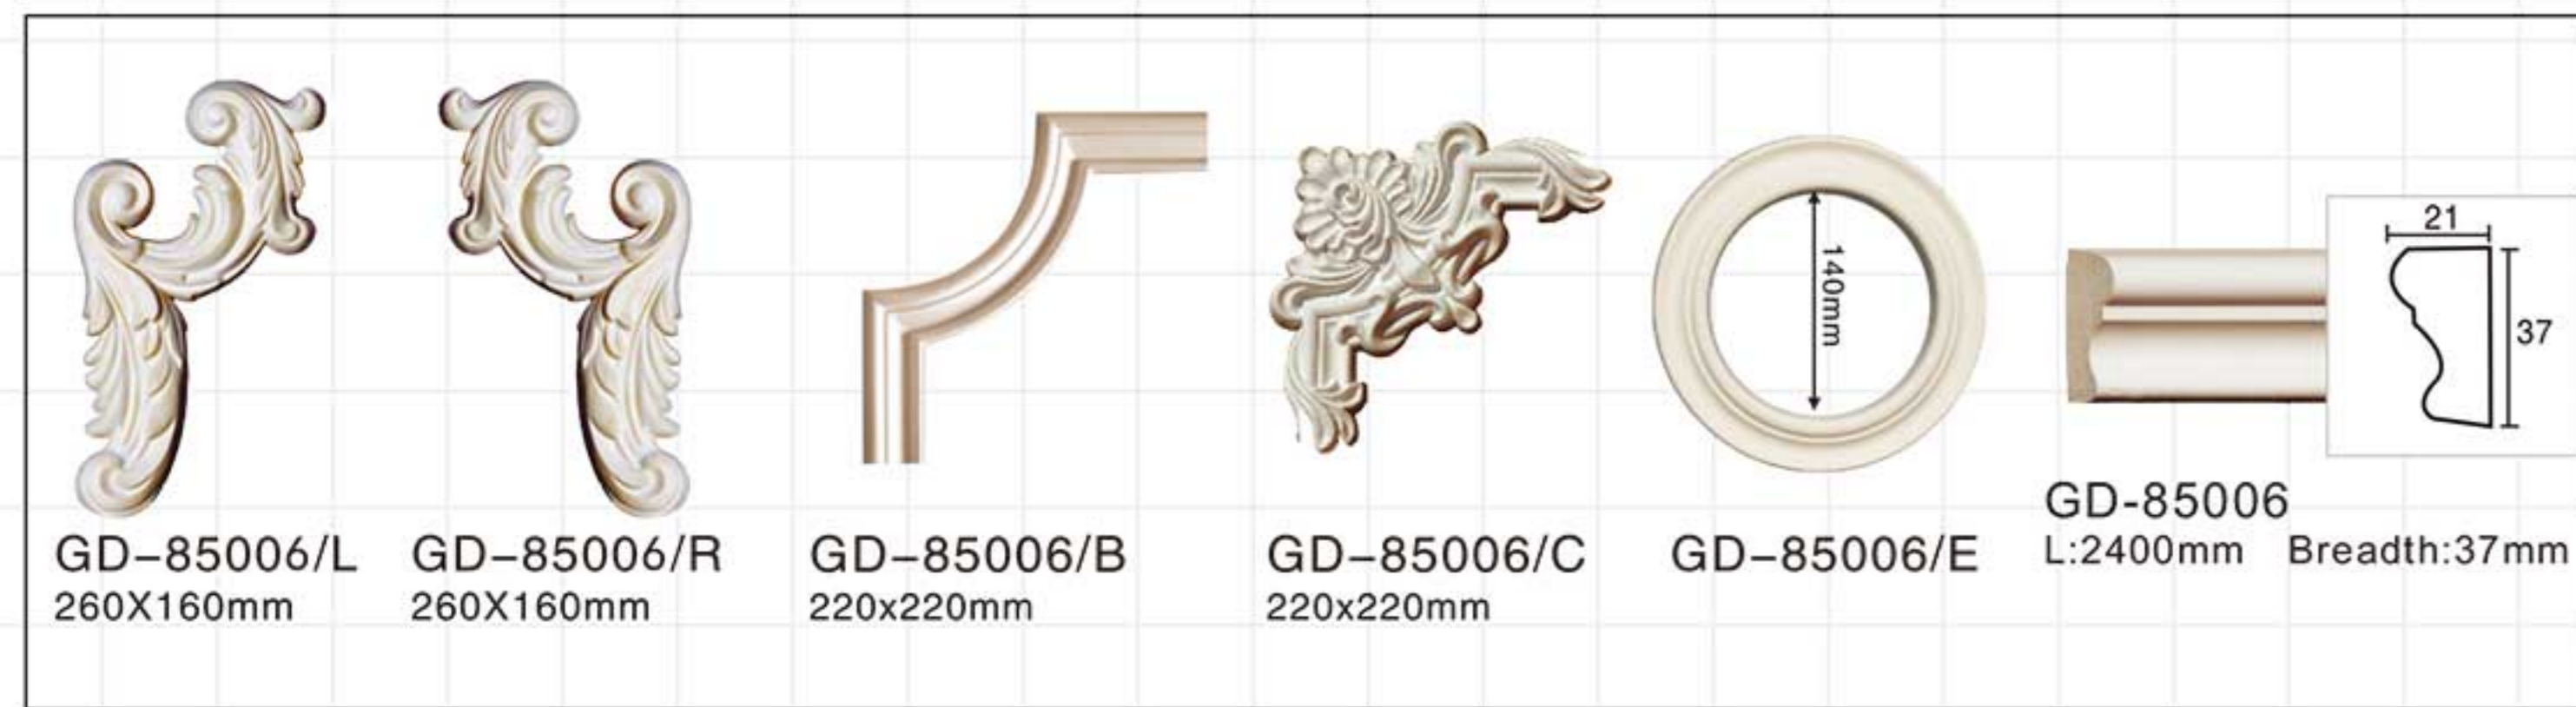

Carving panel mouldings-Corners