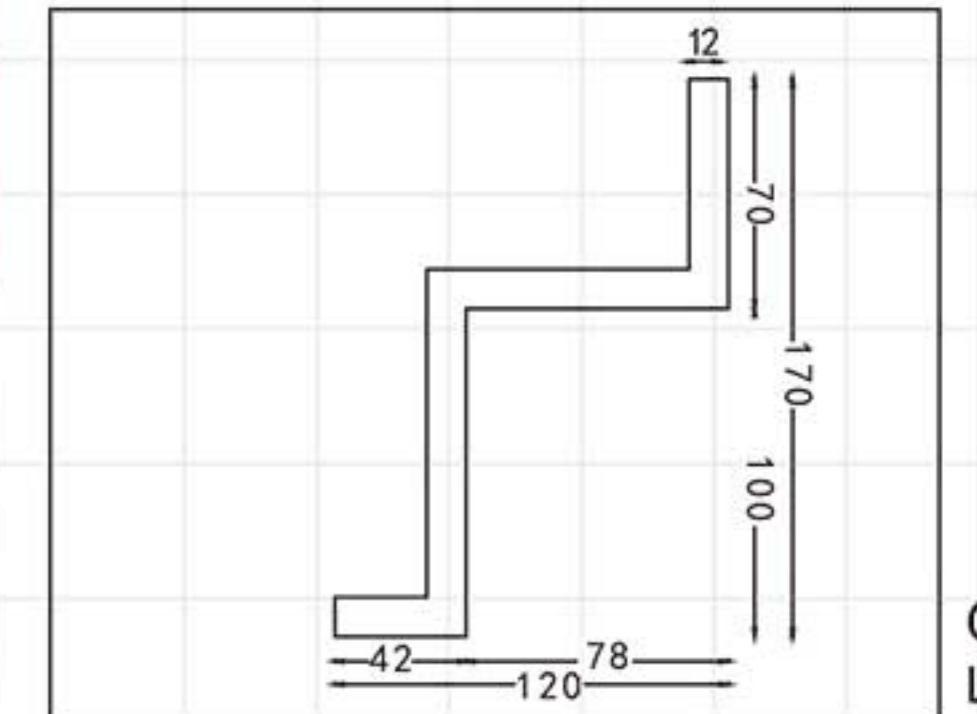

Modern concise style