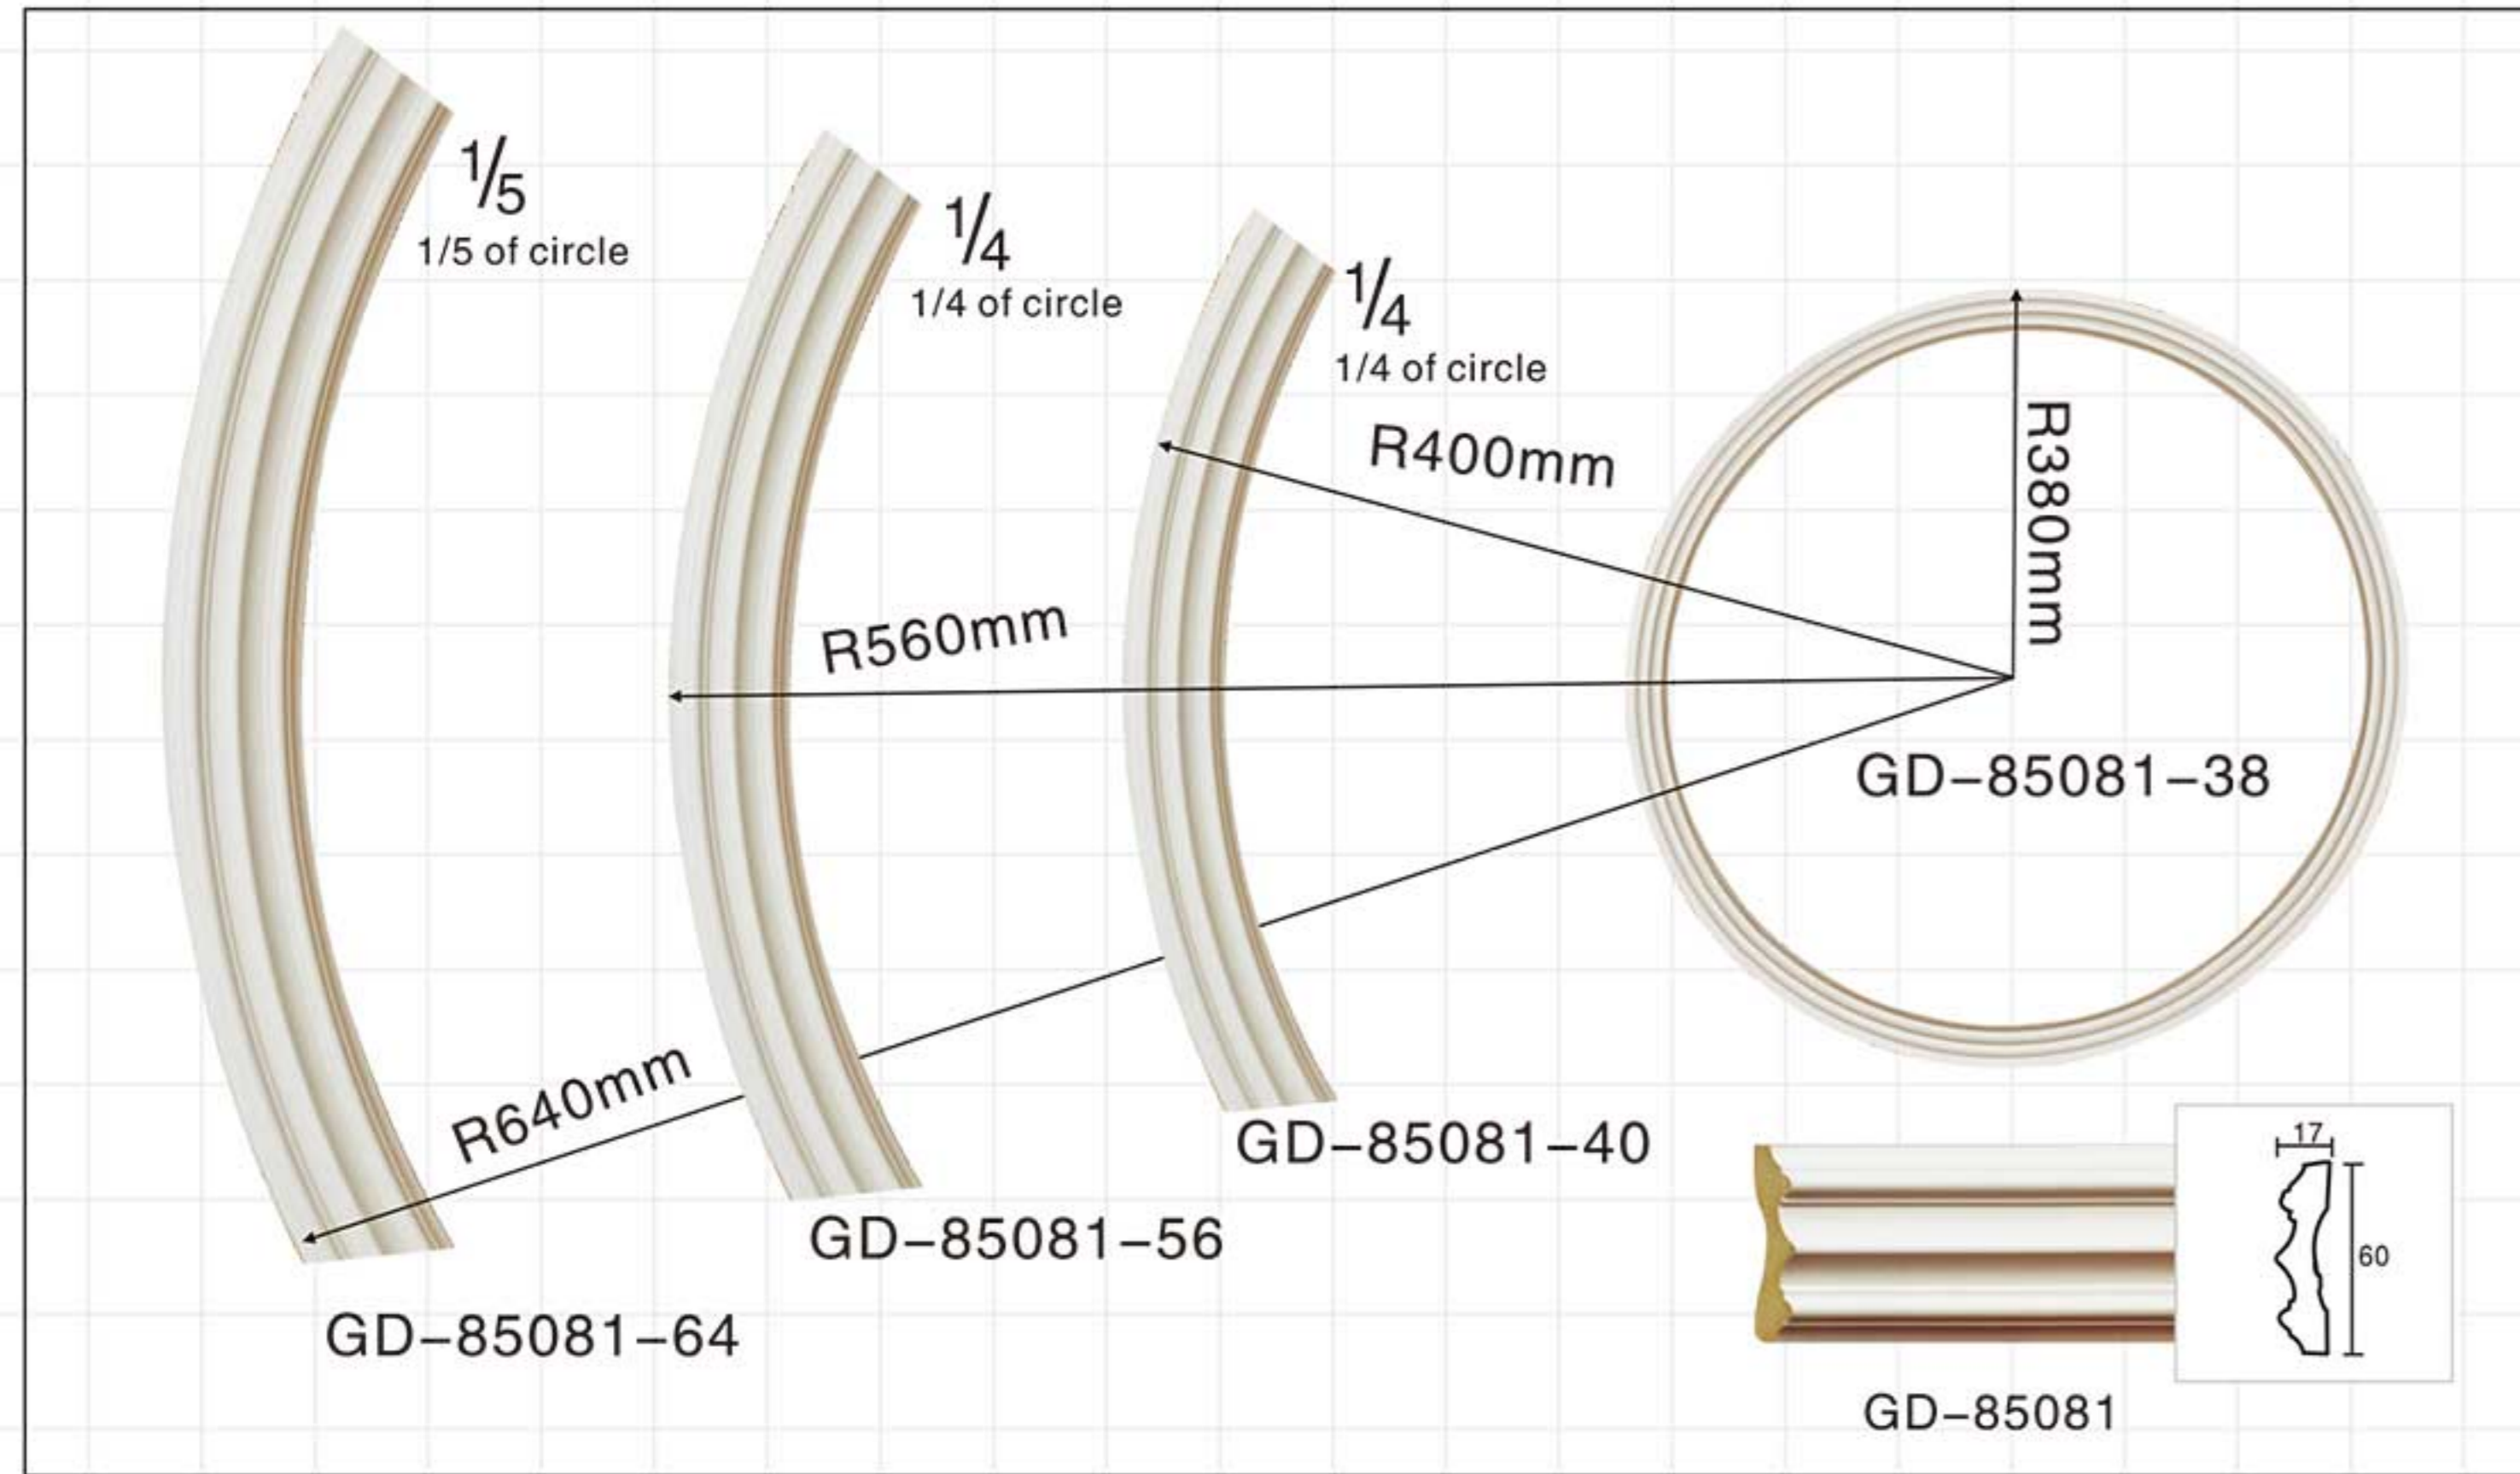

Carving panel mouldings-Corners