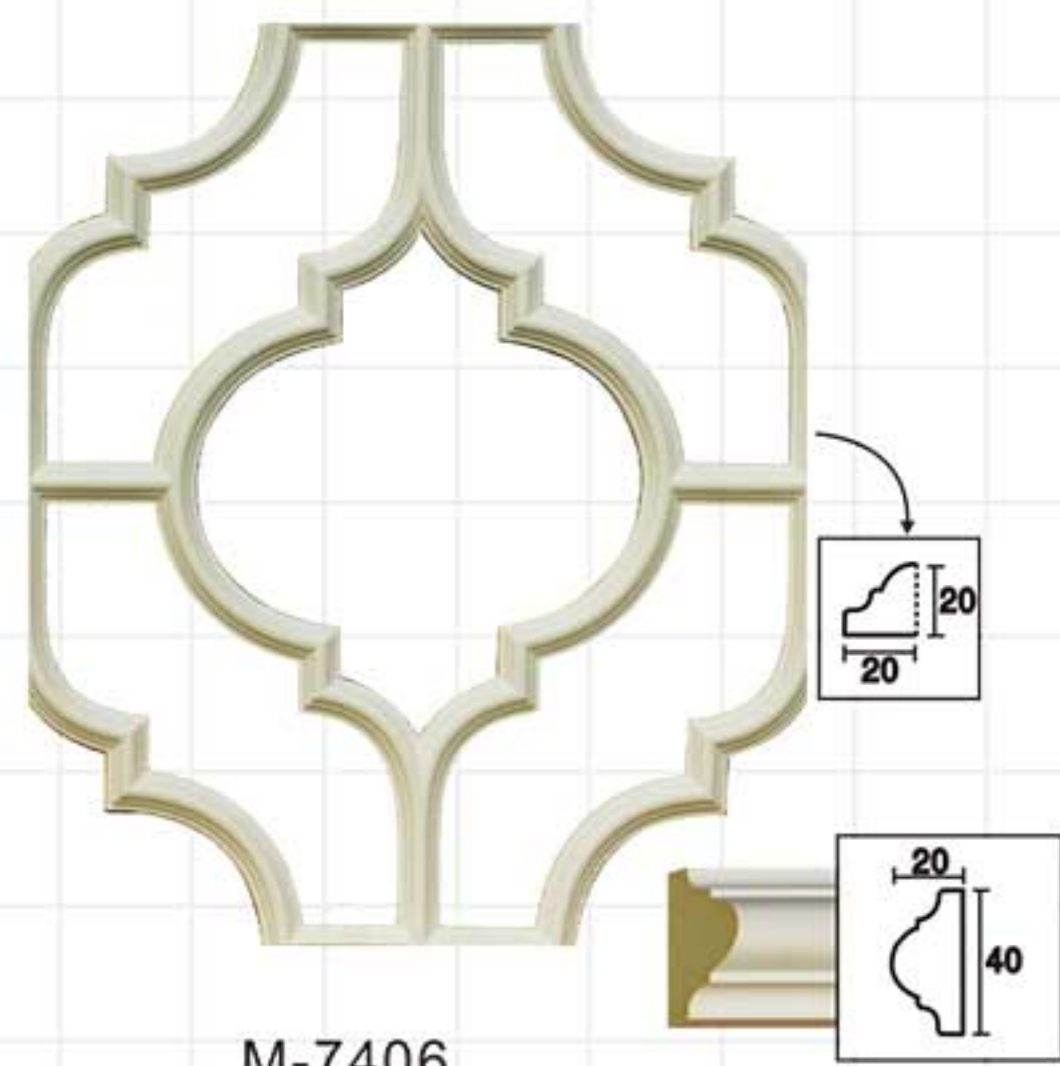

Celing tiles/wall molding

Leading brand Leading innovation

Celing tiles/wall molding

Jointless joint combination of mate and female

Celing tiles/wall molding

M-7401
D:400x400x20mm

M-7402
D:600x600x20mm

M-7405
D:450x450x20mm

M-7415
600x600x25mm

Celing tiles/wall molding

M-7403
D:600x600x30mm

M-7404A
D:600x600x15mm

M-7404
D:790x790x20mm

Celing tiles/wall molding

M-7406
D:885x750x20mm

M-7407
D:550x550x15mm

M-7408
D:790x665x65mm

Celing tiles/wall molding

M-7409
D:460x300x15mm

M-7410 D:926x926x50mm
850mm

M-7411 D:850x850x20mm

Celing tiles/wall molding

Celing Medallion

Rounded medallion