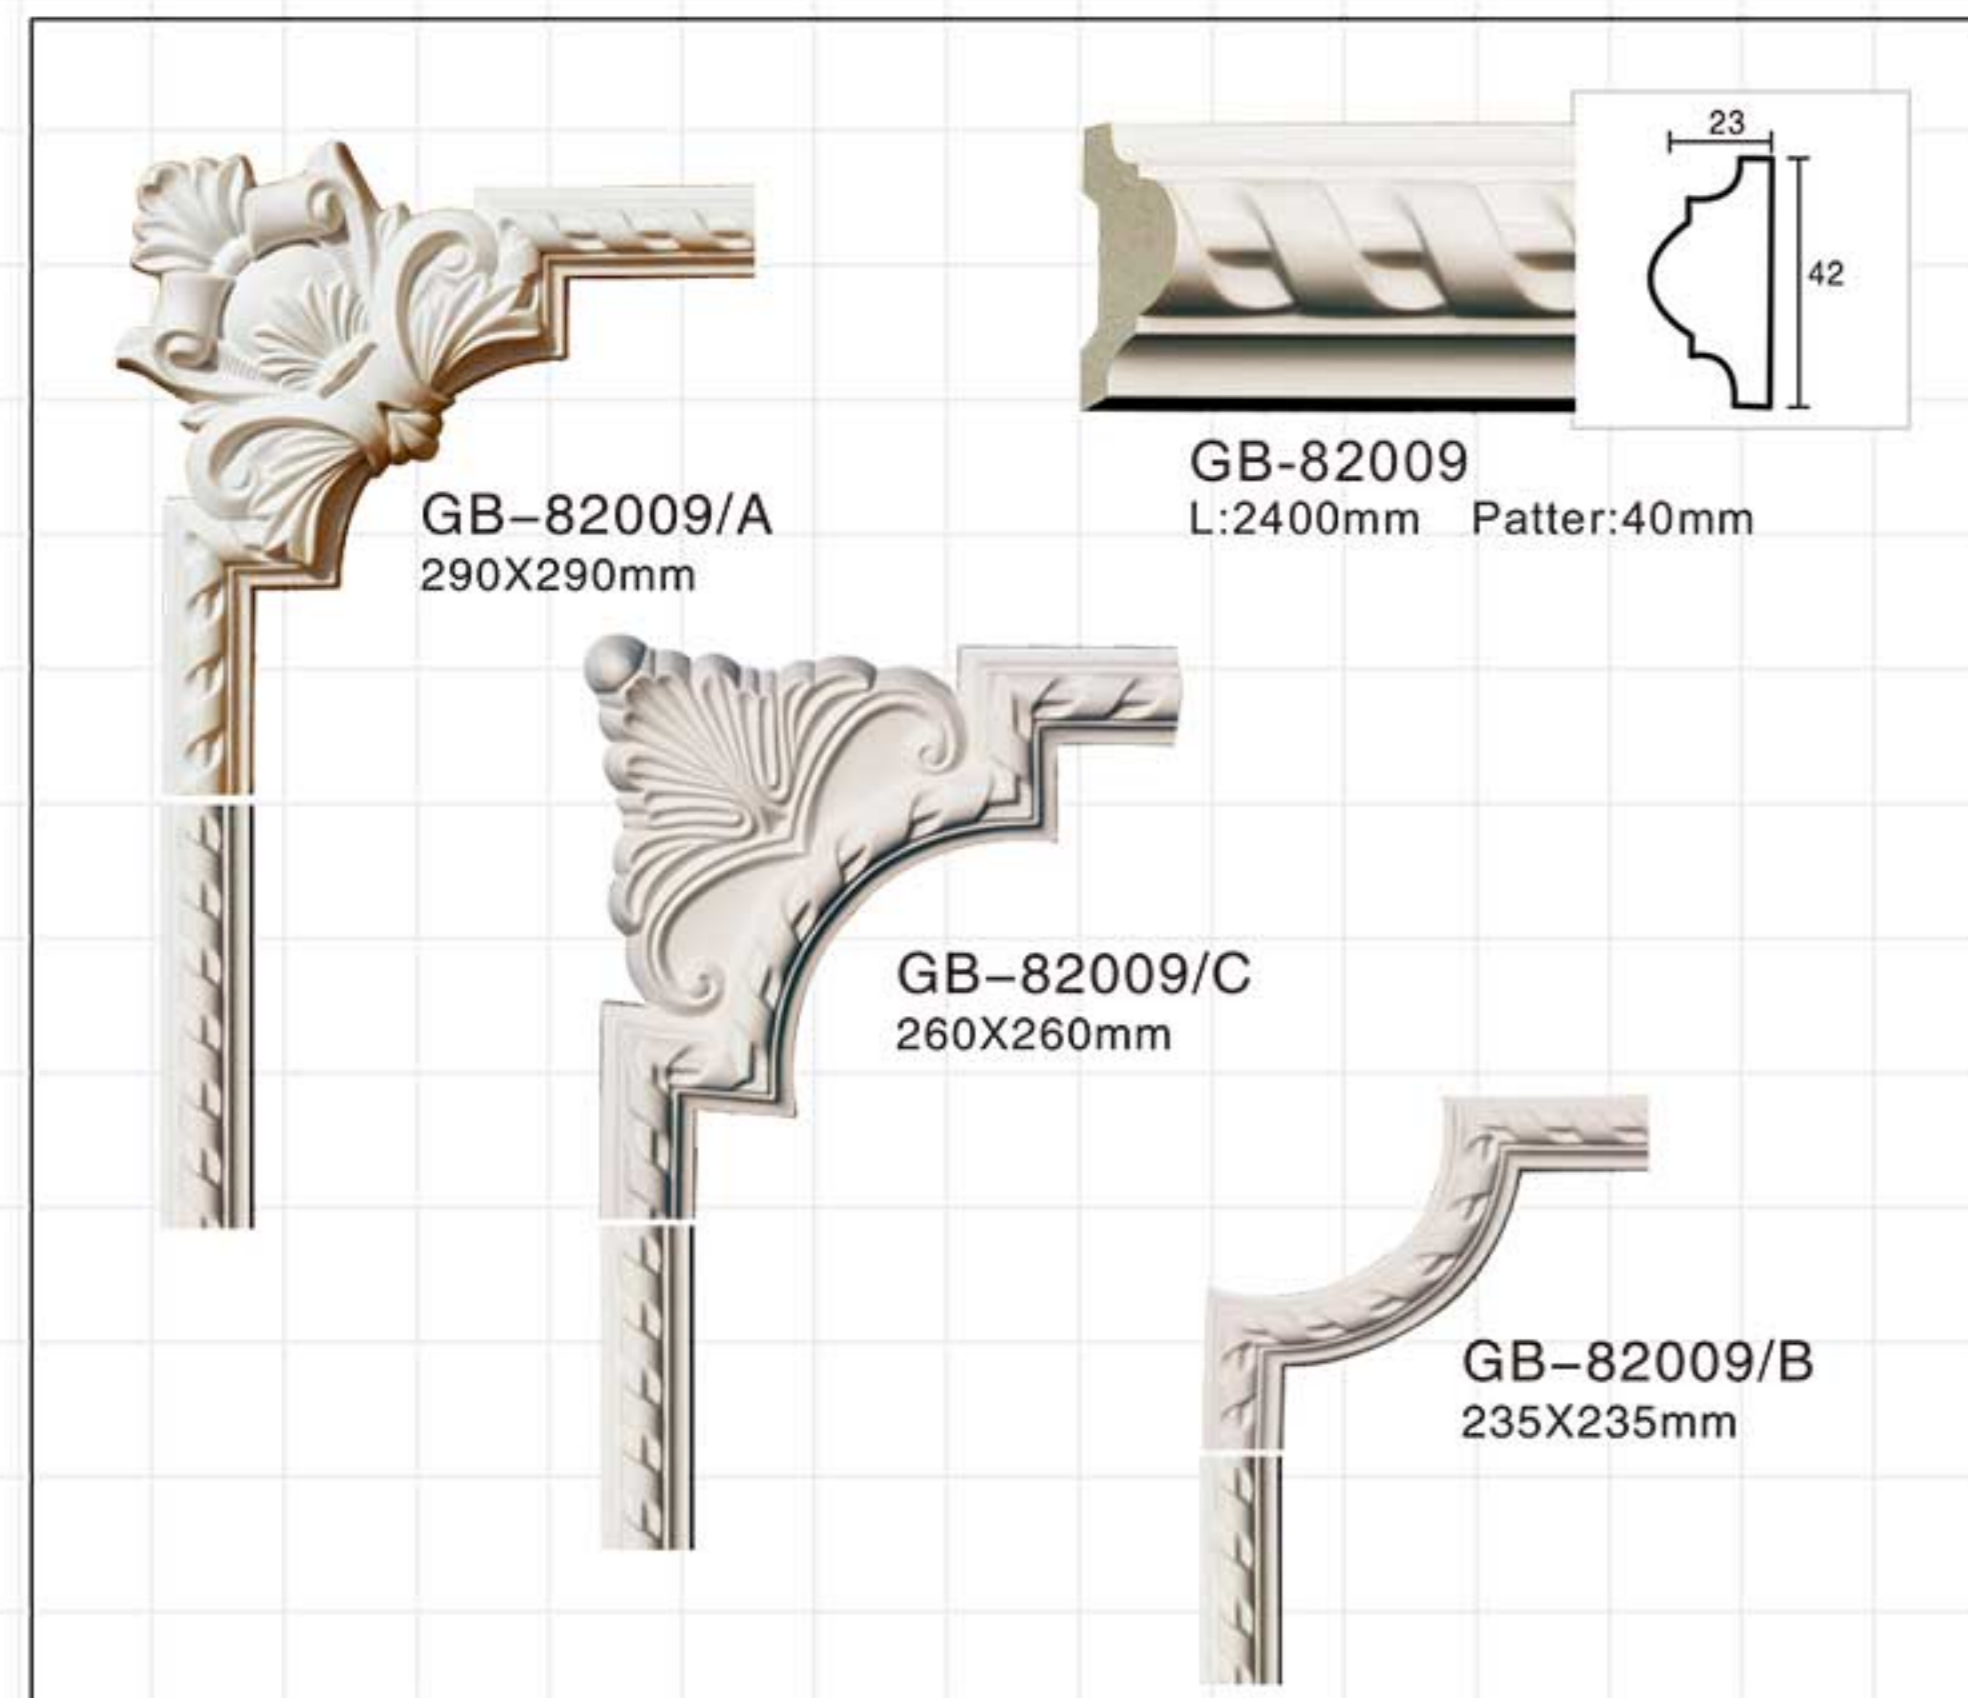

GD-85103 L:2400mm Breadth:107mm

GD-85094-200 L:2400mm Breadth:200mm

GD-85112 L:2400mm Breadth:100mm

Skirting series

GD-85050 L:2400mm Breadth:98mm

GD-85090 L:2400mm Breadth:150mm

GD-85055 L:2400mm Breadth:100mm

GD-85098 L:2400mm Breadth:100mm

GD-85060 L:2400mm Breadth:125mm

GD-85102 L:2400mm Breadth:79mm

GD-85067 L:2400mm Breadth:152mm

GD-85103 L:2400mm Breadth:107mm

GD-85083 L:2400mm Breadth:130mm

Carving panel mouldings-Corners

Carving panel mouldings-Corners

PANEL MOULDINGS
-CORNERS

Carving panel mouldings-Corners

Carving panel mouldings-Corners

Carving panel mouldings-Corners

Carving panel mouldings-Corners

Carving panel mouldings-Corners