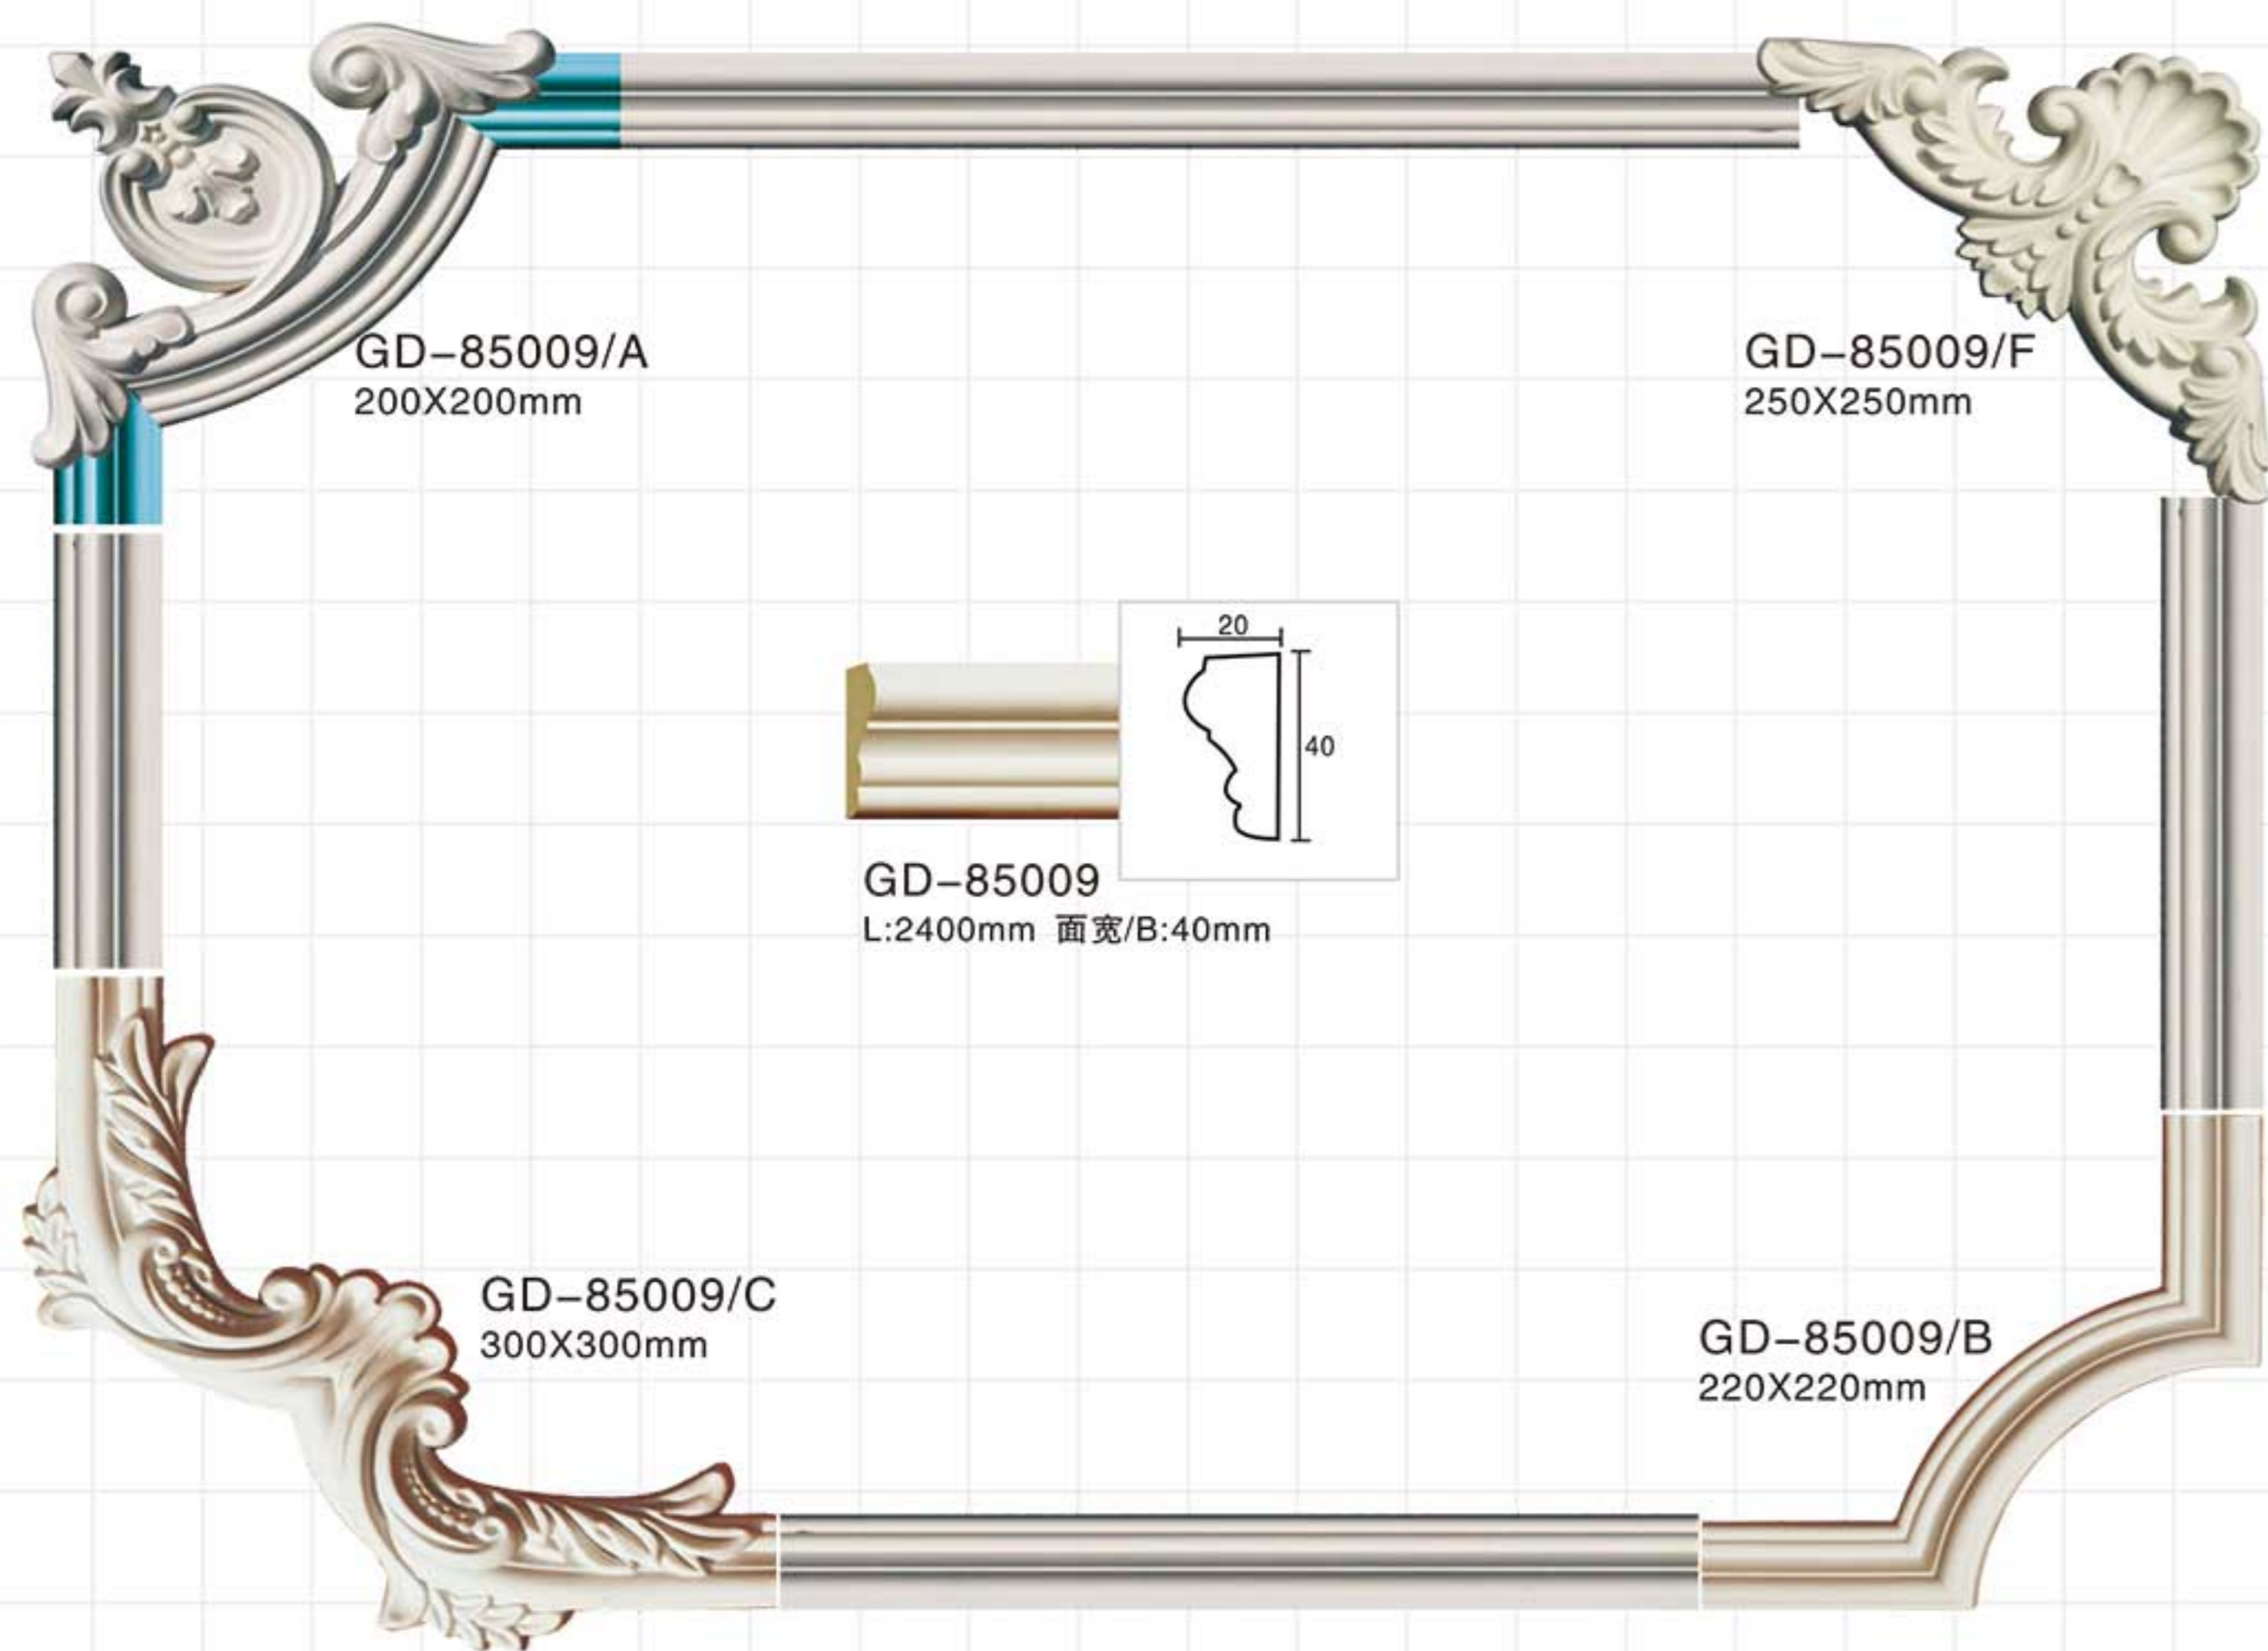

Carving panel mouldings-Corners

Carving panel mouldings-Corners