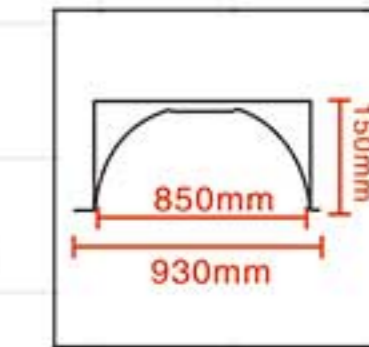

M-7513
D=ø790x545mm
MD=ø10mm

Ceiling domes

Ceiling domes

Ceiling domes

M-7204
D=ø890mm
MD=ø710mm
H = 170mm

M-7205
D=ø1370mm
MD=ø1200mm
H = 270mm

M-7206
D=ø1200mm
MD=ø1000mm
H = 275mm

M-7207
D=ø930mm
MD=ø850mm
H = 150mm