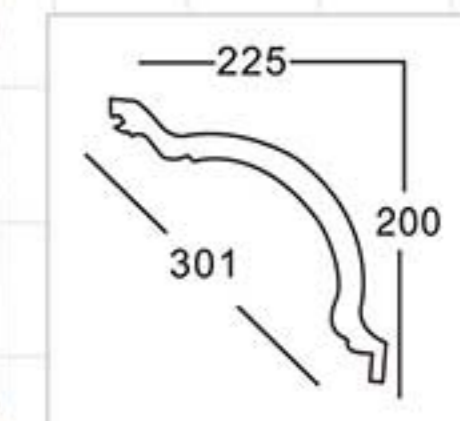

GA-81174
L:2400mm
Breadth:498mm
Pattern:1310mm

GA-81174/X
700x680x210mm

piece together : (GA-81174/X+GA-81174)

piece together : (GA-81174/X+GA-81170)

Carving crown mouldings

GA-81167
L:2400mm
Breadth:301mm
Pattern:100mm