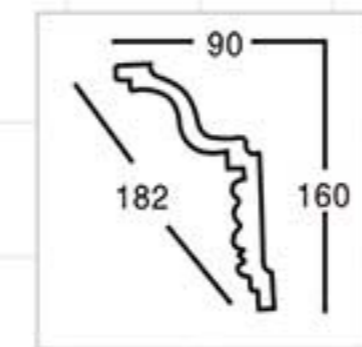

GA-81038
Length □ 2400mm
Breadth: 114mm
Pattern: 200mm

GA-81038
Length □ 2400mm
Breadth: 114mm
Pattern: 200mm

GA-81040-85
Length □ 2400mm
Breadth: 117mm
Pattern: 122mm

GA-81043
Length □ 2400mm
Breadth: 100mm
Pattern: 143mm

Partial Gold leaf

GA-81058
Length □ 2400mm
Breadth: 121mm
Pattern: 40mm

Champagne Gold

GA-81069
Length □ 2400mm
Breadth: 128mm
Pattern: 144mm

Famille rose

GA-81071
Length □ 2400mm
Breadth: 145mm
Pattern: 77mm

Champagne Gold

GA-81138
Length□2400mm
Breadth:158mm
Pattern:150mm

Antique silver

GA-81139
Length□2400mm
Breadth:200mm
Pattern:240mm

Gold with Silver

GA-81148
Length□2400mm
Breadth:222mm
Pattern:35mm

Coffee

GA-81153
Length□2400mm
Breadth:182mm
Pattern:140mm

Gold

GA-81155
Length□2400mm
Breadth:228mm
Pattern:240mm

Champagne Gold

GA-81156-160
Length□2400mm
Breadth:255mm
Pattern:245mm

Gold with Silver

GA-81158
Length□2400mm
Breadth:222mm
Pattern:480mm

Partial Gold leaf