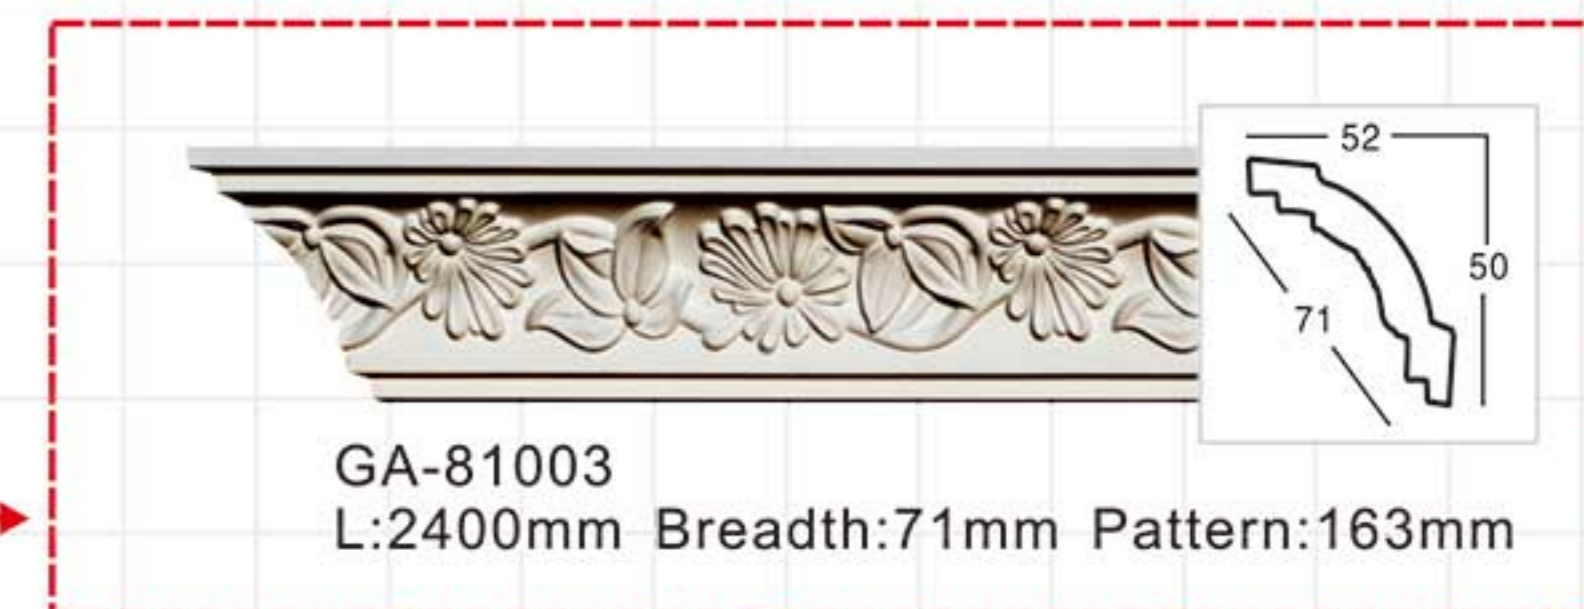

Carving crown mouldings

Also can chose the items which are similar

Also can chose the items which are similar

Also can chose the items which are similar