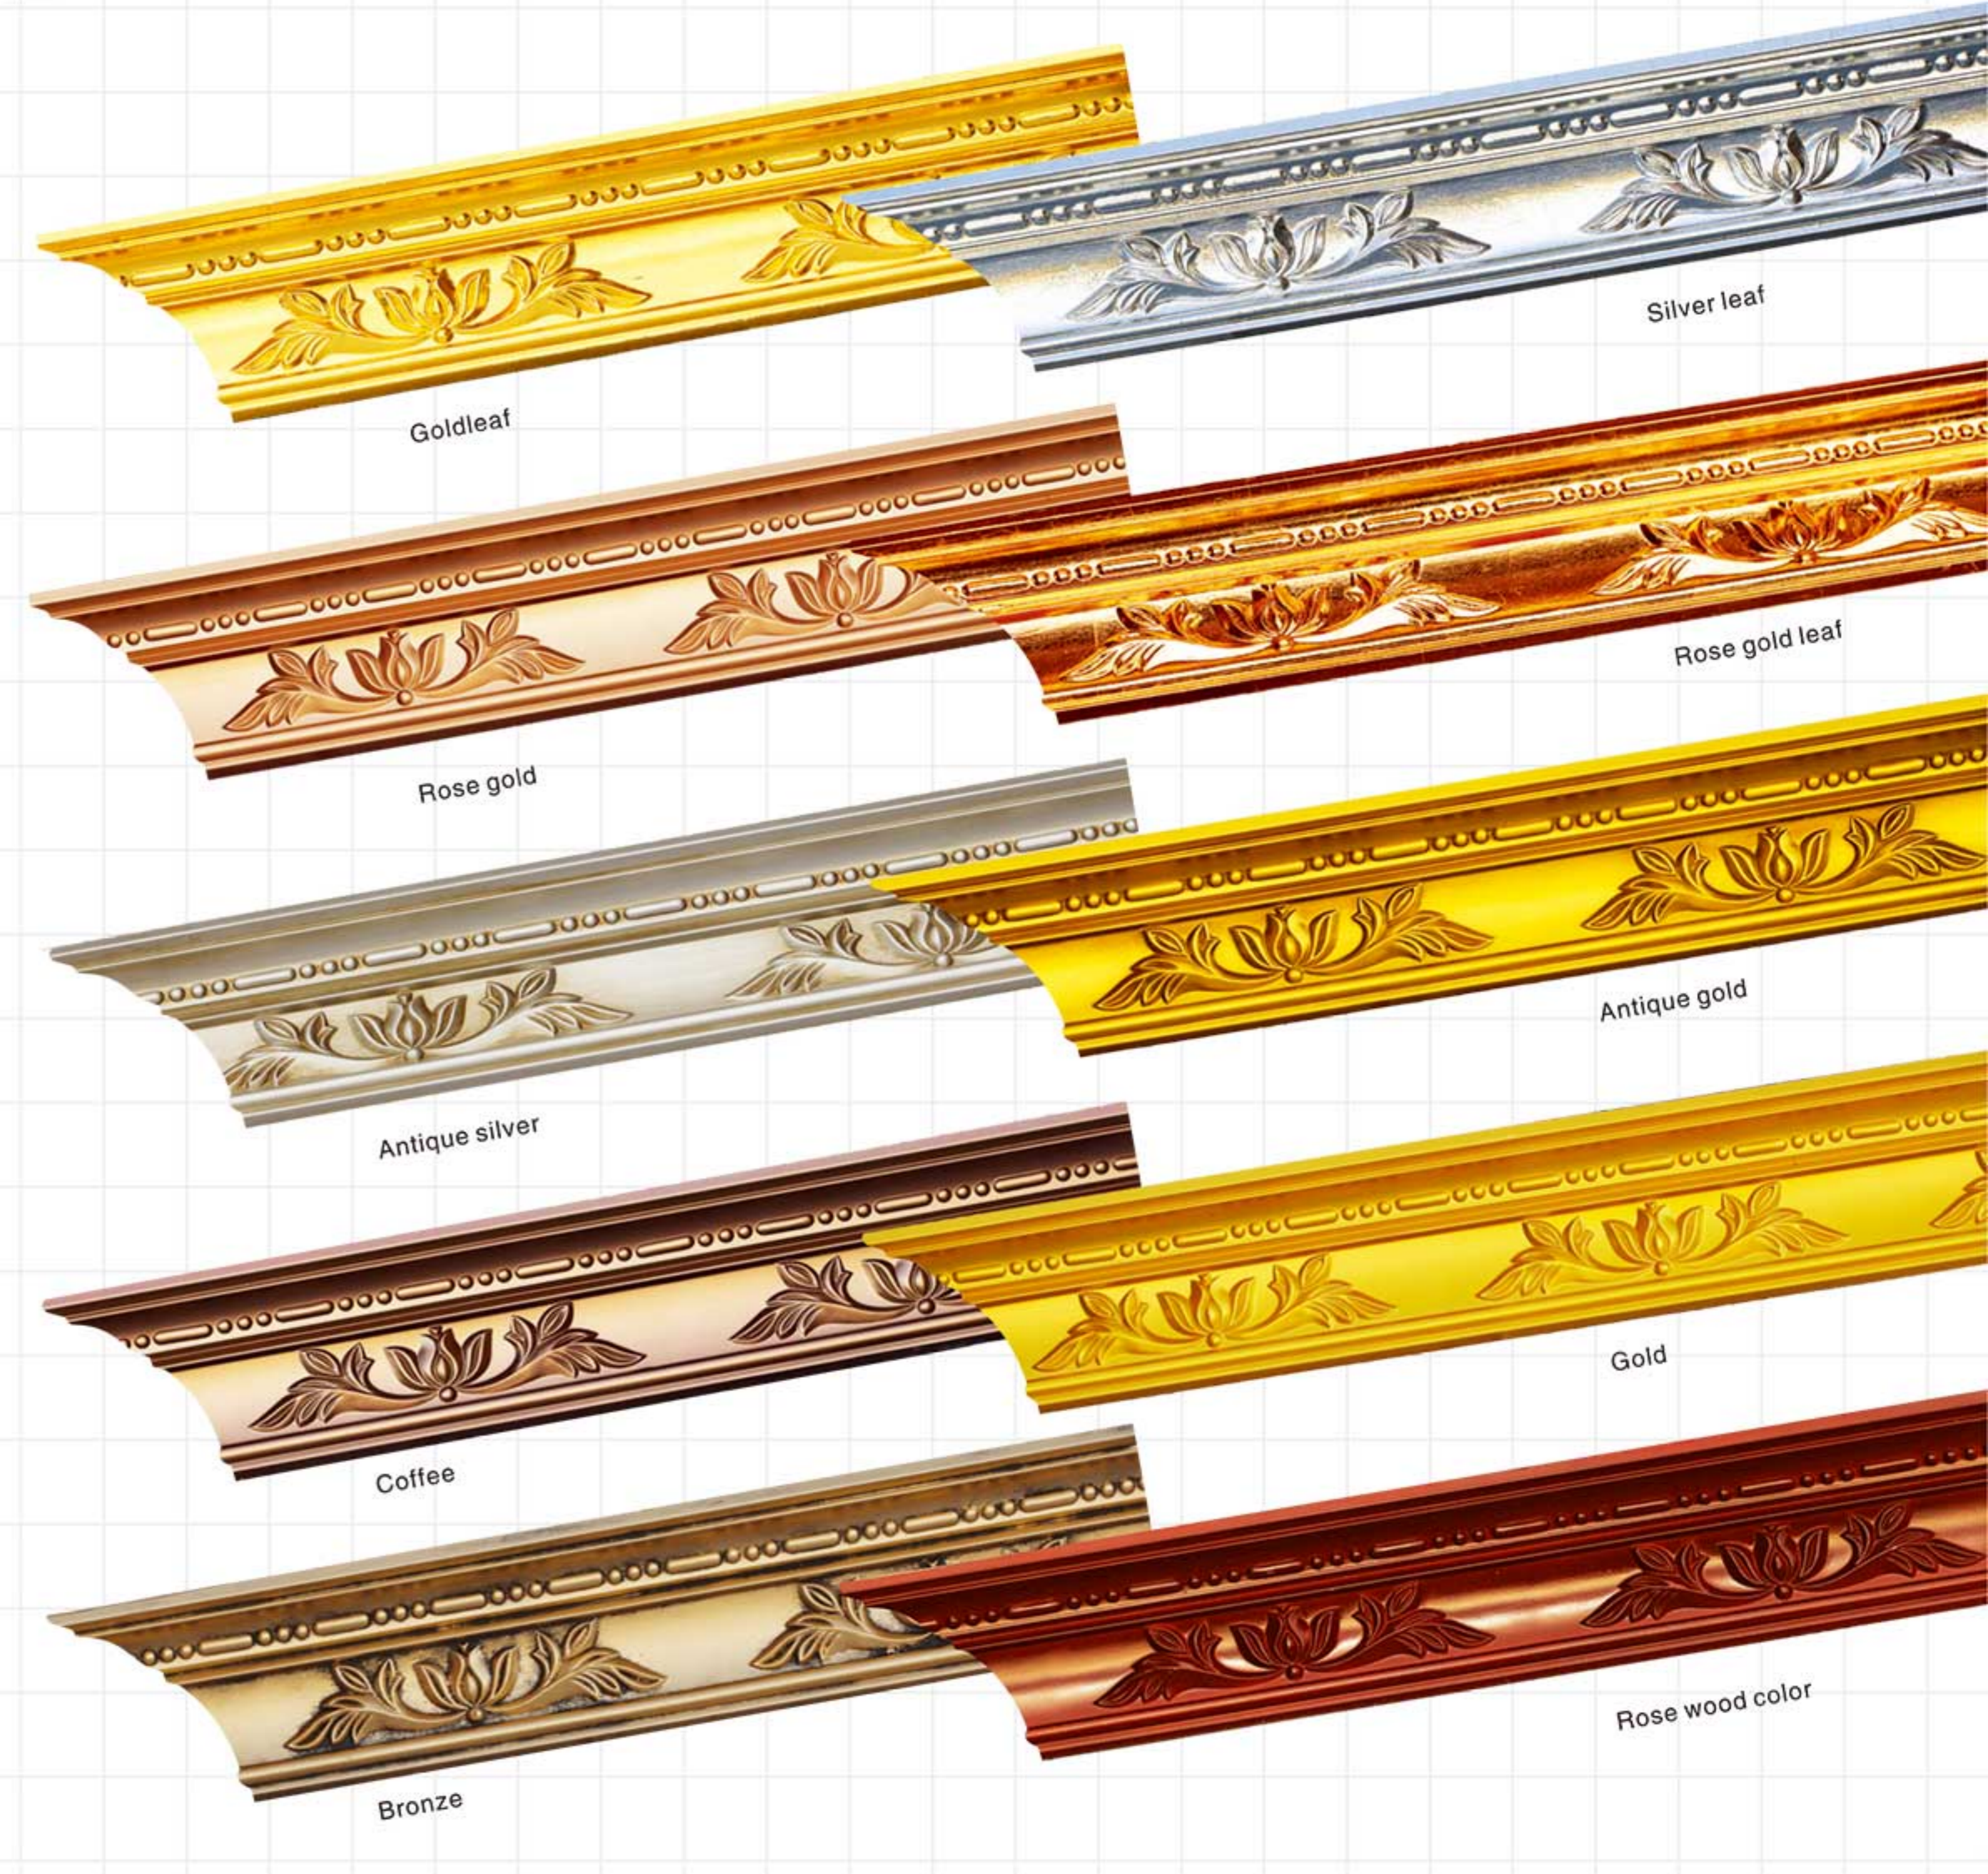

GA-81039-80 Gold with Silver
 Breadth:114mm
 Pattern:200mm
 Length□2400mm

GA-81039-80 Off white
 Breadth:114mm
 Pattern:200mm
 Length□2400mm

Color Effect

Color Effect

GA-81088-100 Gold with Silver
 Breadth:133mm
 Pattern:100mm
 Length□2400mm