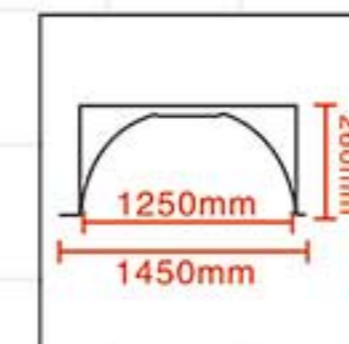

M-7208
D=ø1130mm
MD=ø950mm
H = 250mm