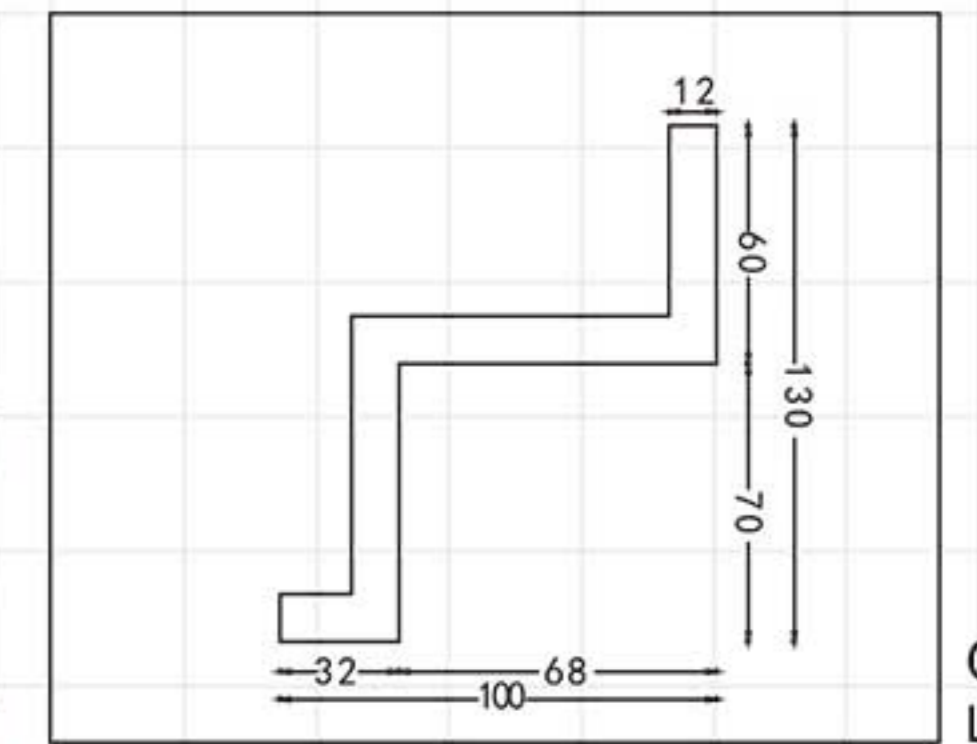

Modern concise style