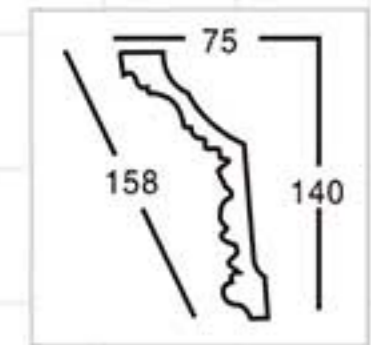

Color Effect

GA-81125
Length□2400mm
Breadth:159mm
Pattern:30mm

Antique gold

GA-81128
Length□2400mm
Breadth:164mm
Pattern:348mm

Partial Gold leaf

GA-81129
Length□2400mm
Breadth:172mm
Pattern:200mm

silver

GA-81129
Length□2400mm
Breadth:172mm
Pattern:200mm

Champagne Gold

GA-81138
Length□2400mm
Breadth:158mm
Pattern:150mm

Antique silver

GA-81139
Length□2400mm
Breadth:200mm
Pattern:240mm

Gold with Silver

GA-81148
Length□2400mm
Breadth:222mm
Pattern:35mm

Coffee

GA-81153
Length□2400mm
Breadth:182mm
Pattern:140mm

Gold

GA-81155
Length□2400mm
Breadth:228mm
Pattern:240mm

Champagne Gold

GA-81156-160
Length□2400mm
Breadth:255mm
Pattern:245mm

Gold with Silver

GA-81158
Length□2400mm
Breadth:222mm
Pattern:480mm

Partial Gold leaf