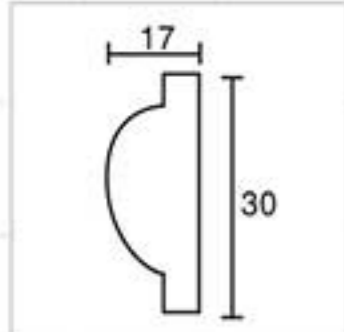

GA-81161
Length□2400mm
Breadth:245mm
Pattern:125mm

Bronze

Color Effect

Color Effect

Color Effect

GA-81170
Length□2400mm
Breadth:498mm
Pattern:244mm

GB-82002
Length□2400mm
Breadth:30mm
Pattern:50mm

GB-82011
Length□2400mm
Breadth:45mm
Pattern:90mm

GB-82048
Length□2400mm
Breadth:85mm
Pattern:10mm

GB-82094
Length□2400mm
Breadth:84mm
Pattern:240mm

GB-82052-88
Length□2400mm
Breadth:87mm
Pattern:200mm

GB-82060
Length□2400mm
Breadth:98mm
Pattern:34mm

GB-82064
Length□2400mm
Breadth:100mm
Pattern:120mm