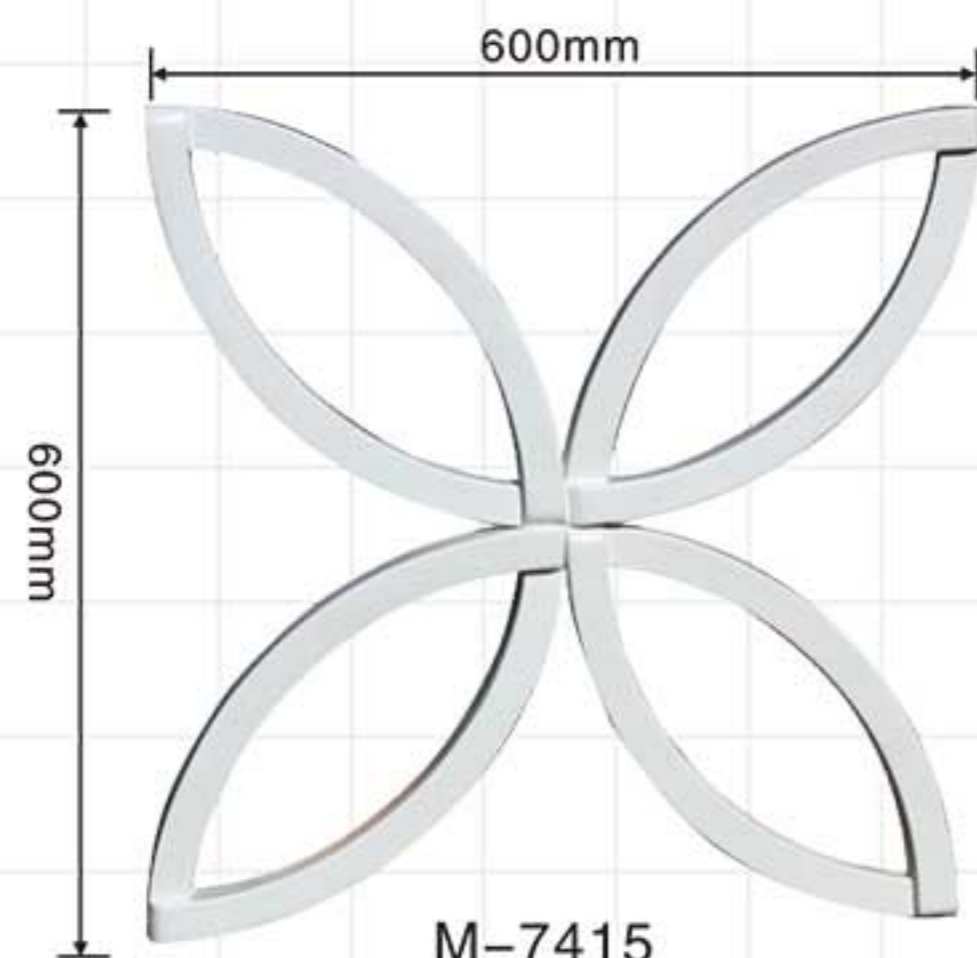

Celing tiles/wall molding

Leading brand Leading innovation

Celing tiles/wall molding

Jointless joint combination of mate and female

Celing tiles/wall molding

M-7401
D:400x400x20mm

M-7402
D:600x600x20mm

M-7405
D:450x450x20mm

M-7415
600x600x25mm

Celing tiles/wall molding

M-7403
D:600x600x30mm

M-7404A
D:600x600x15mm

M-7404
D:790x790x20mm

Celing tiles/wall molding

M-7406
D:885x750x20mm

M-7407
D:550x550x15mm

M-7408
D:790x665x65mm

Celing tiles/wall molding

M-7409
D:460x300x15mm

M-7410 D:926x926x50mm
850mm

M-7411 D:850x850x20mm

Celing tiles/wall molding

Celing Medallion

Rounded medallion