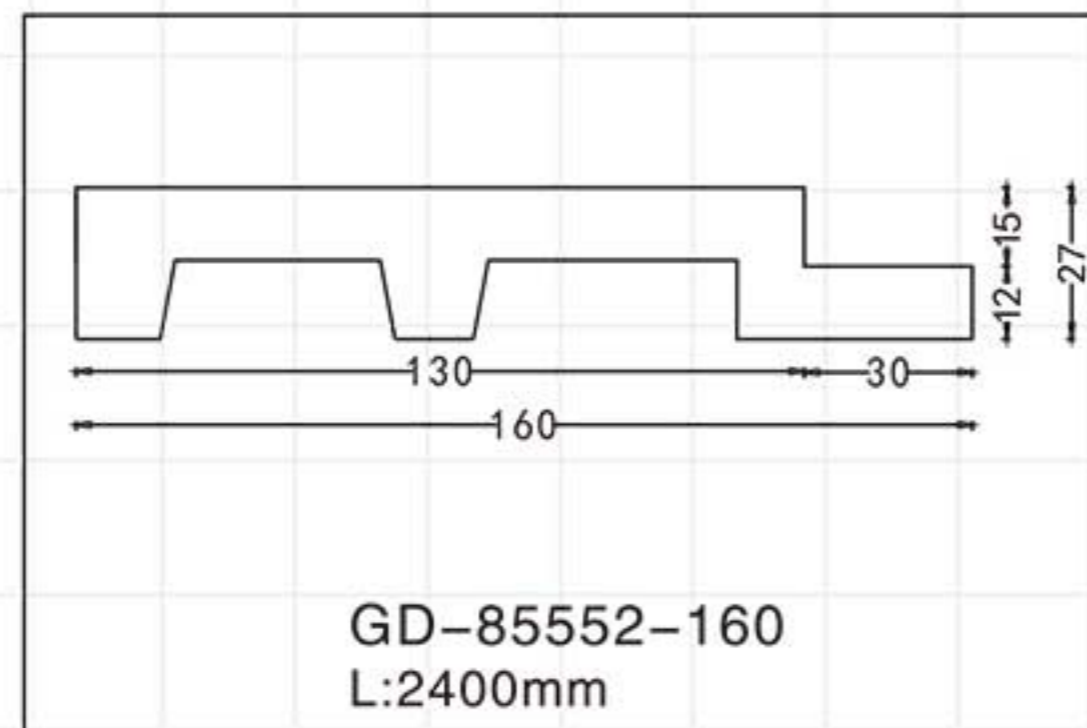

Modern concise style