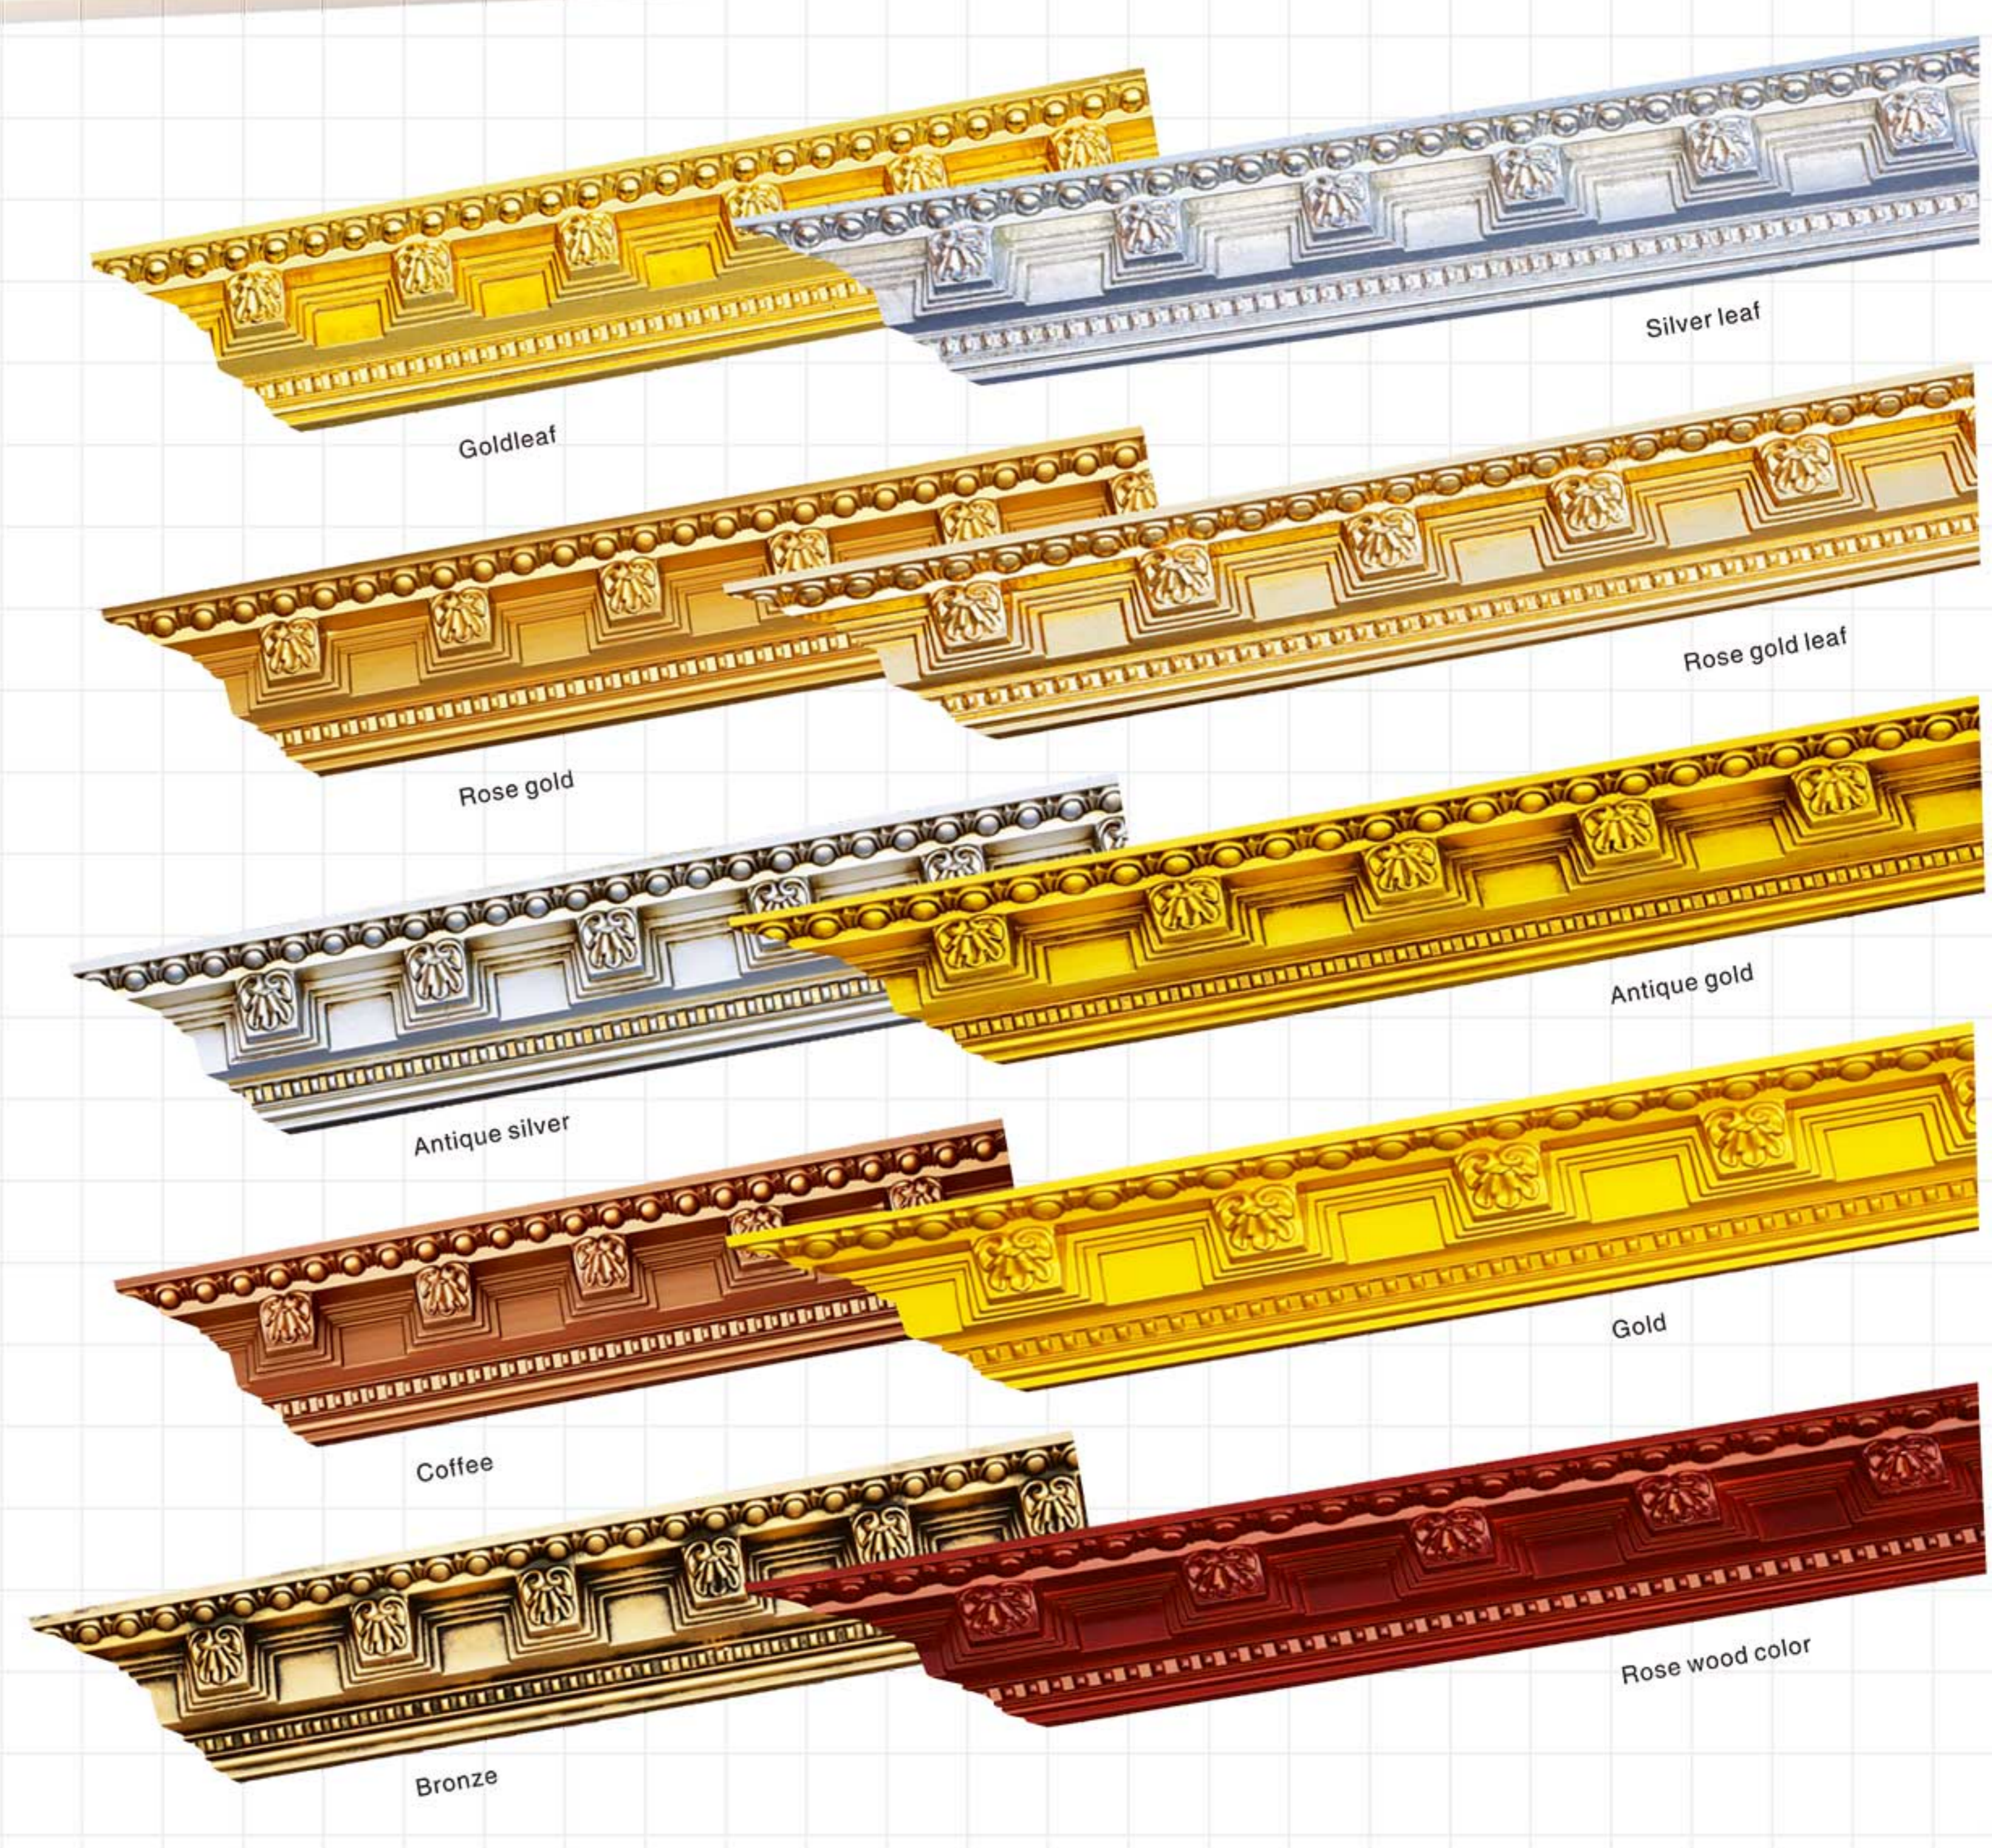

GA-81039-80 Gold with Silver
 Breadth:114mm
 Pattern:200mm
 Length□2400mm

GA-81039-80 Off white
 Breadth:114mm
 Pattern:200mm
 Length□2400mm

Color Effect

Color Effect

GA-81088-100 Gold with Silver
 Breadth:133mm
 Pattern:100mm
 Length□2400mm

GA-81088-100 Off white
 Breadth:133mm
 Pattern:100mm
 Length□2400mm

Color Effect

GA-81004
Length □ 2400mm
Breadth: 79mm
Pattern: 10mm

GA-81009
Length □ 2400mm
Breadth: 113mm
Pattern: 485mm

GA-81037-80
Length □ 2400mm
Breadth: 109mm
Pattern: 120mm