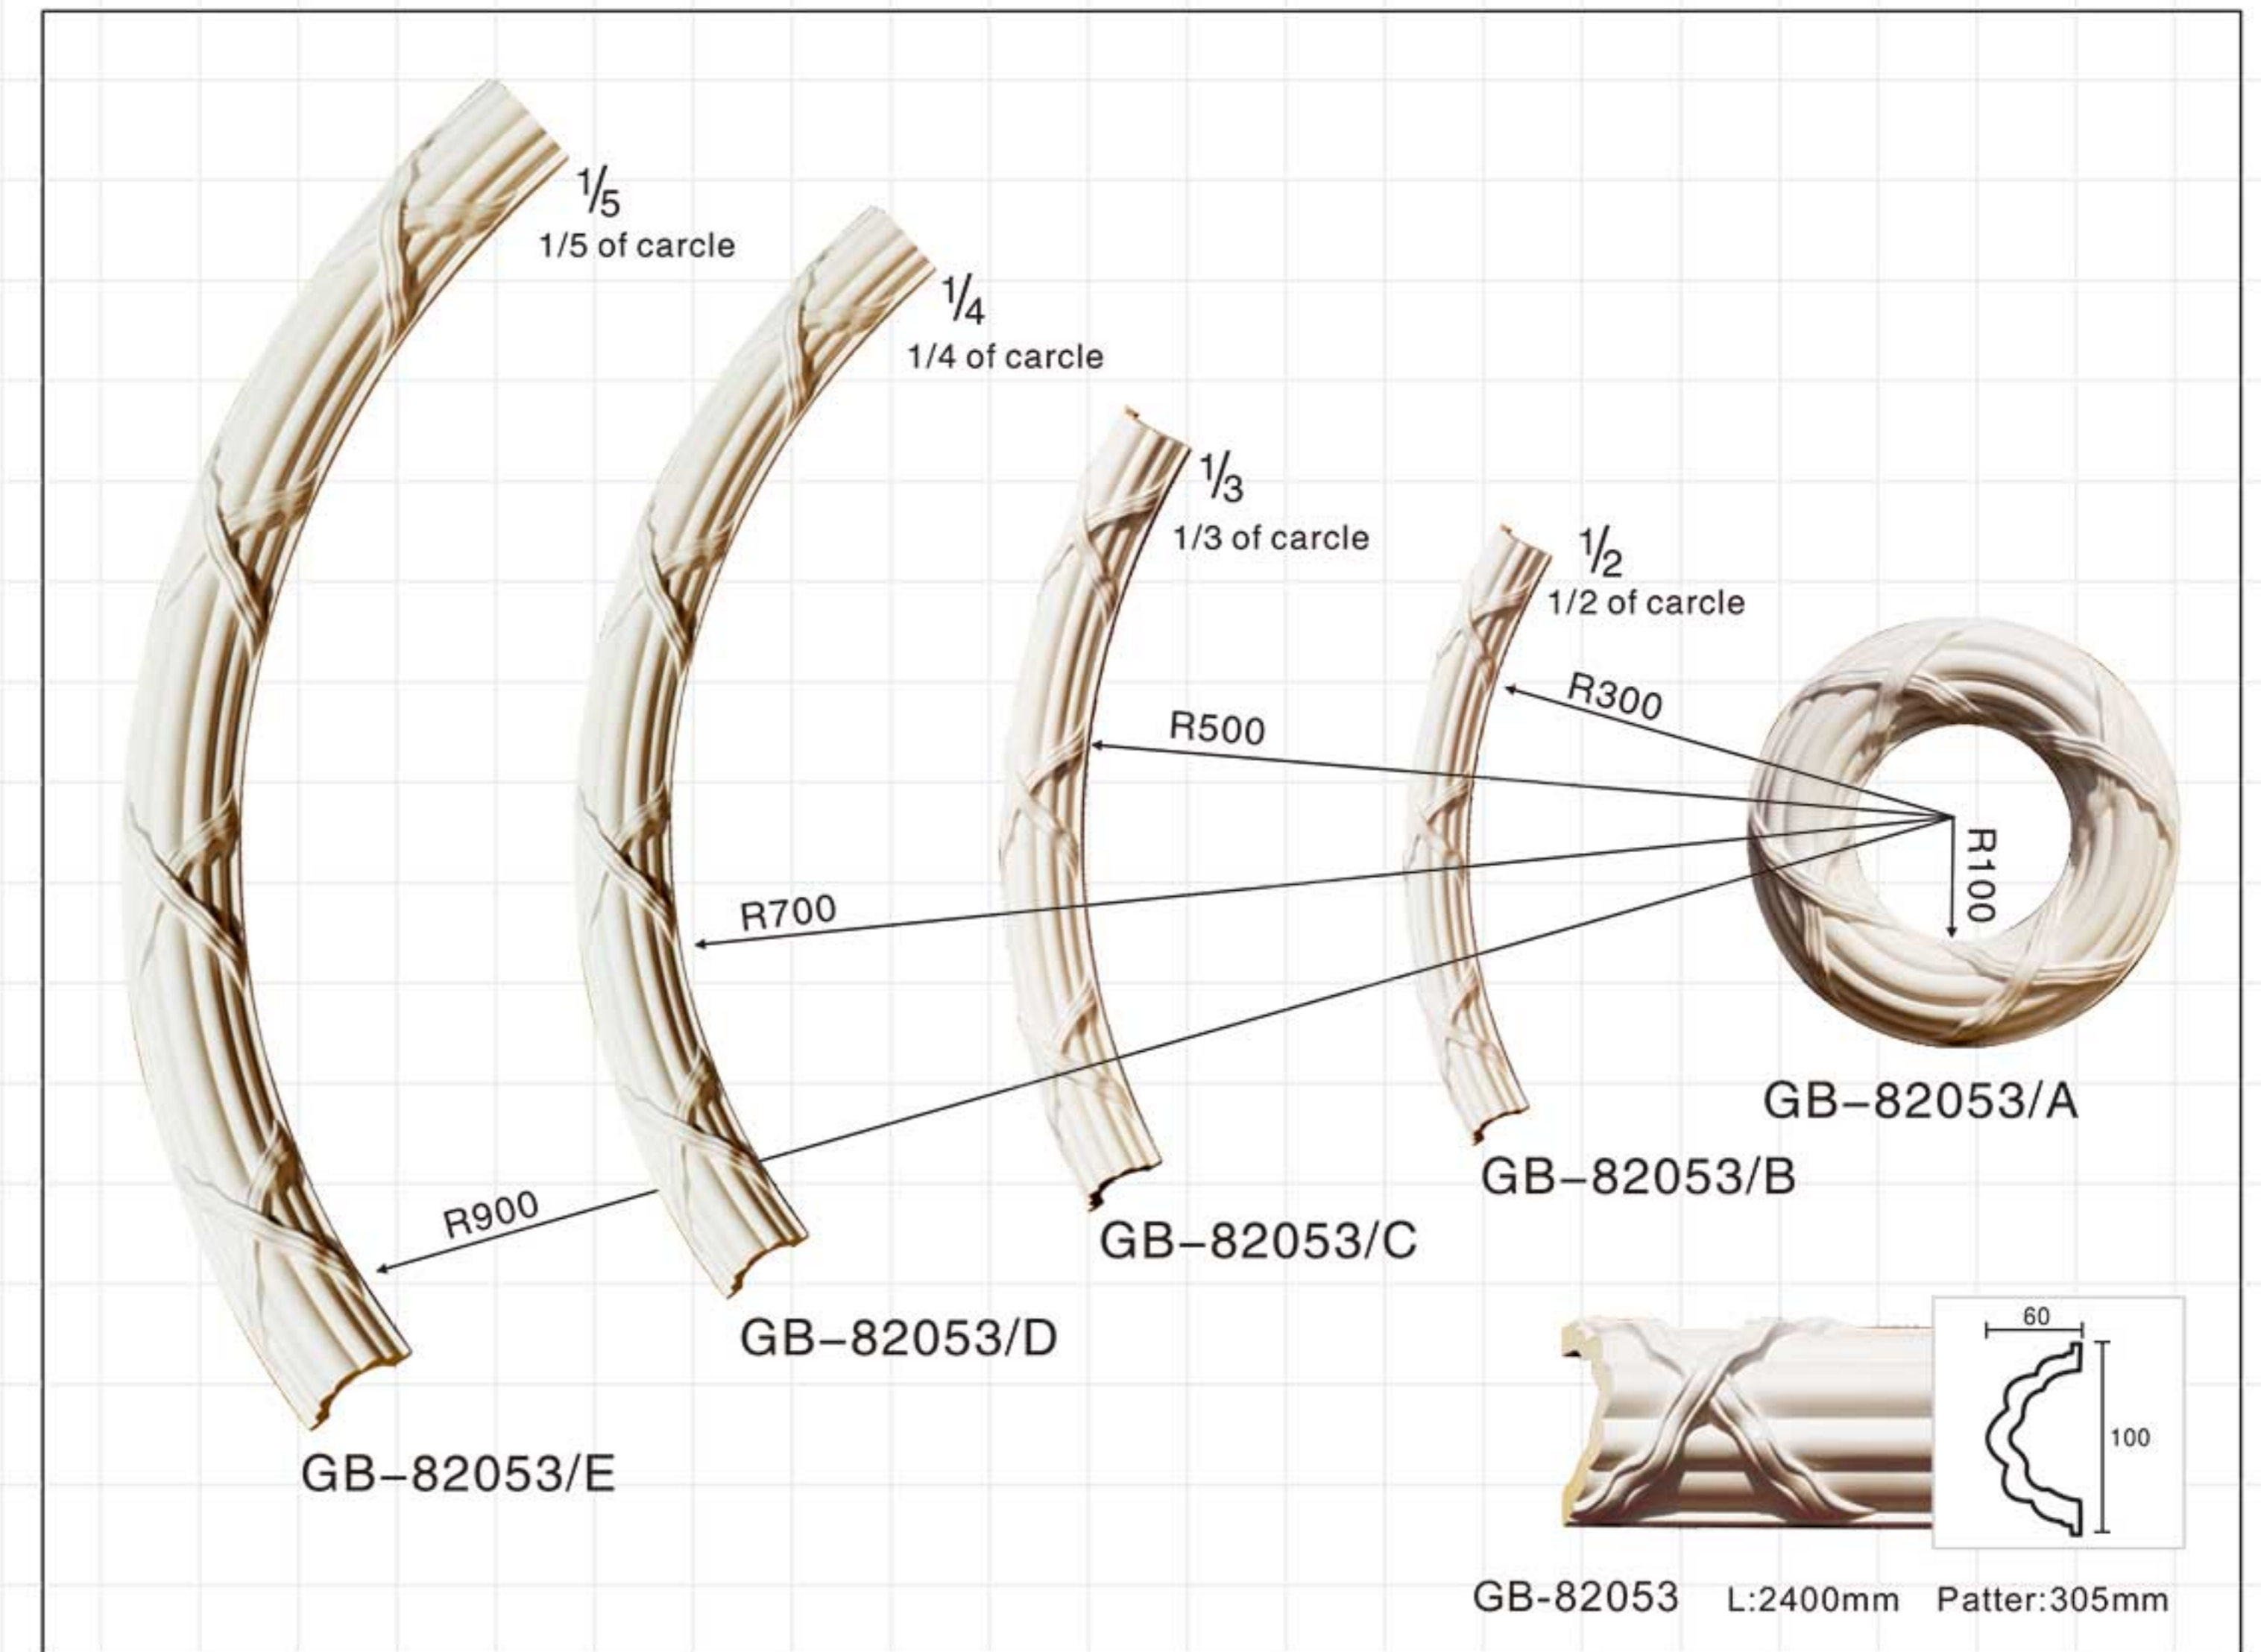

GD-85098 L:2400mm Breadth:100mm

GD-85060 L:2400mm Breadth:125mm

GD-85102 L:2400mm Breadth:79mm

GD-85067 L:2400mm Breadth:152mm

GD-85103 L:2400mm Breadth:107mm

GD-85083 L:2400mm Breadth:130mm

Carving panel mouldings-Corners

Carving panel mouldings-Corners

PANEL MOULDINGS
-CORNERS

Carving panel mouldings-Corners

Carving panel mouldings-Corners

Carving panel mouldings-Corners

Carving panel mouldings-Corners

Carving panel mouldings-Corners