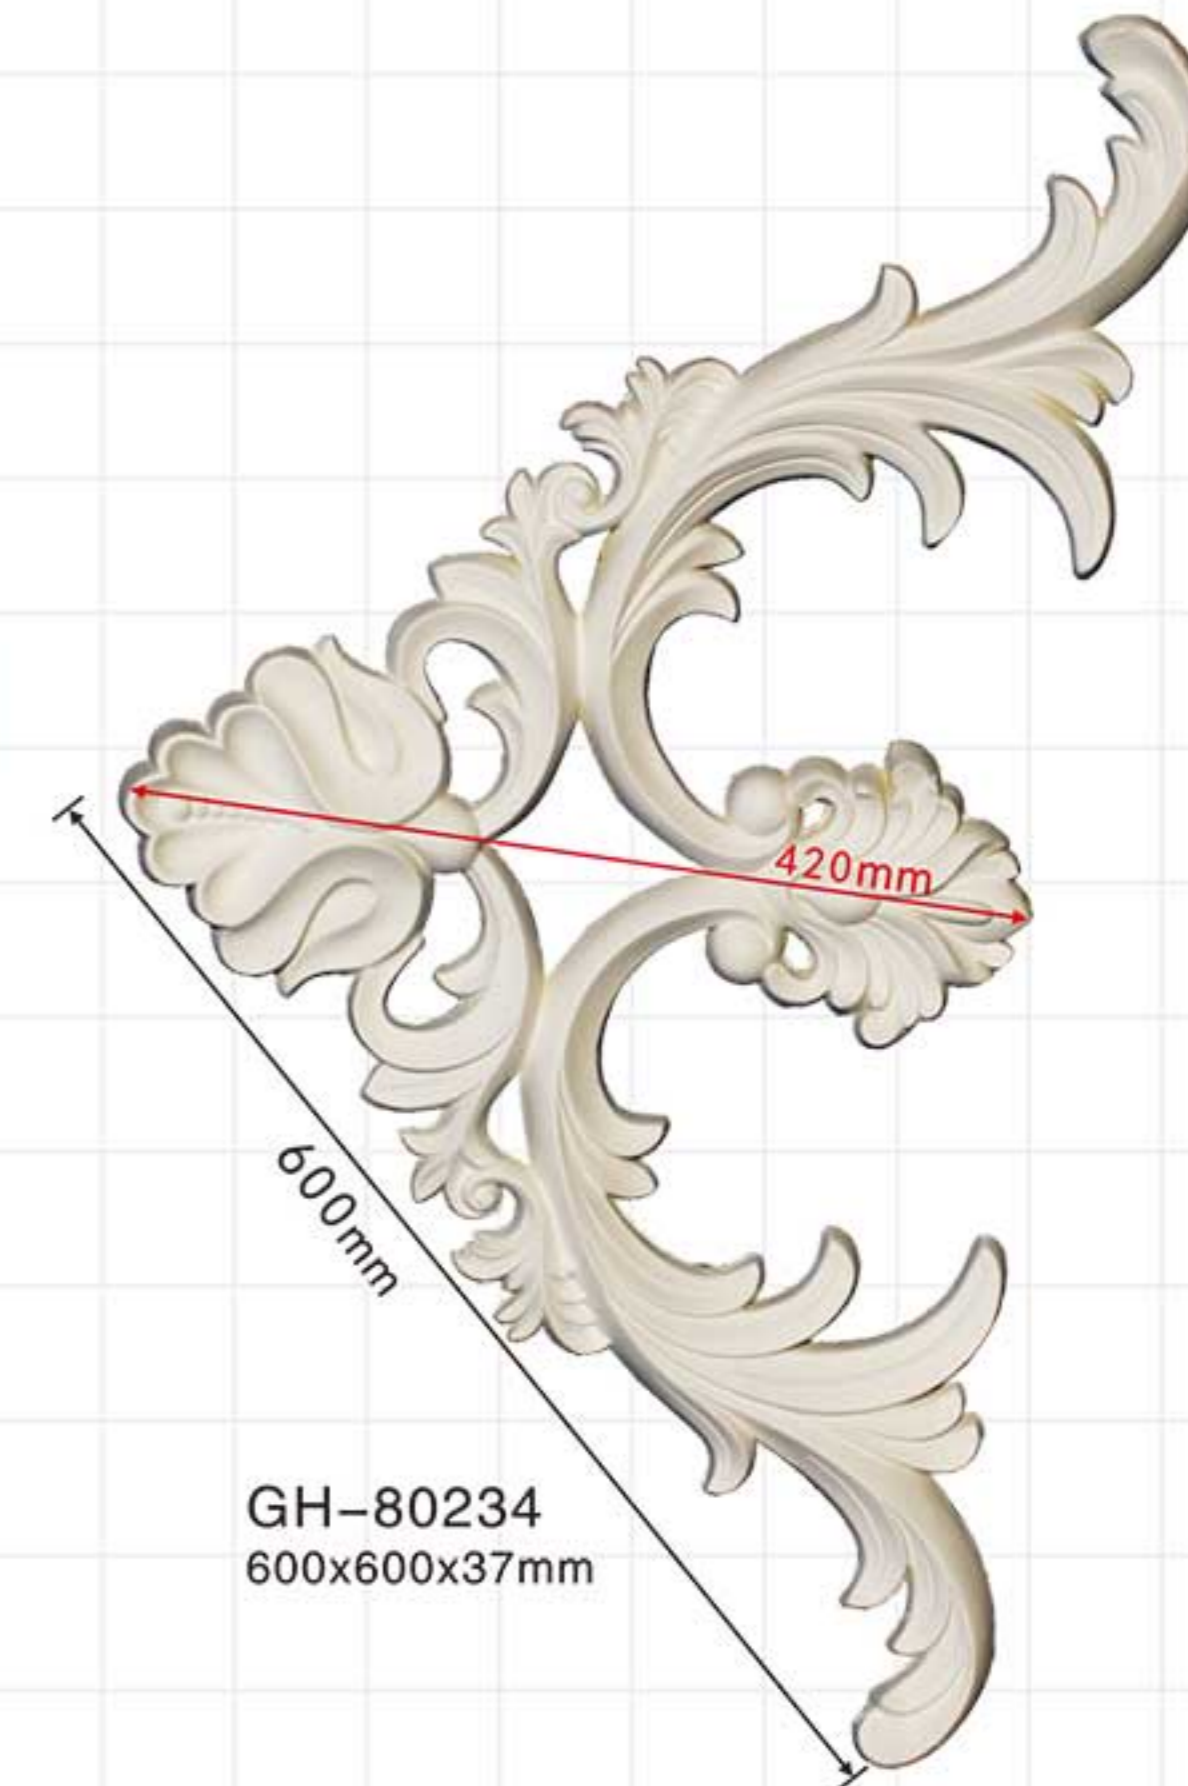

GH-80125

Ornaments

GH-80121 660X660X25mm

GH-80125 630X630X40mm

GH-80126 650X650X25mm

GH-80234 600x600x37mm

GH-80233 350x350x37mm

Ornaments

Ornaments

Wall boards

Wall boards

Wall boards

Size Marking: HxWxD

GS-9101
802x385x32mm

GS-9101 (Bronze)

GS-9103
1056x360x30mm

GS-9103 (Off white)

GS-9102
255x385x32mm

GS-9102 (Bronze)

GS-9104
360x360x30mm

GS-9104 (Off white)

Wall boards

Wall boards

Size Marking: HxWxD

Wall boards

Wall boards

Size Marking: HxWxD

GS-9109
300x200x20mm

GS-9110
300x200x20mm

(GS-9109 + GS-9110) piece-together example

(Bronze)

Size Marking: HxWxD