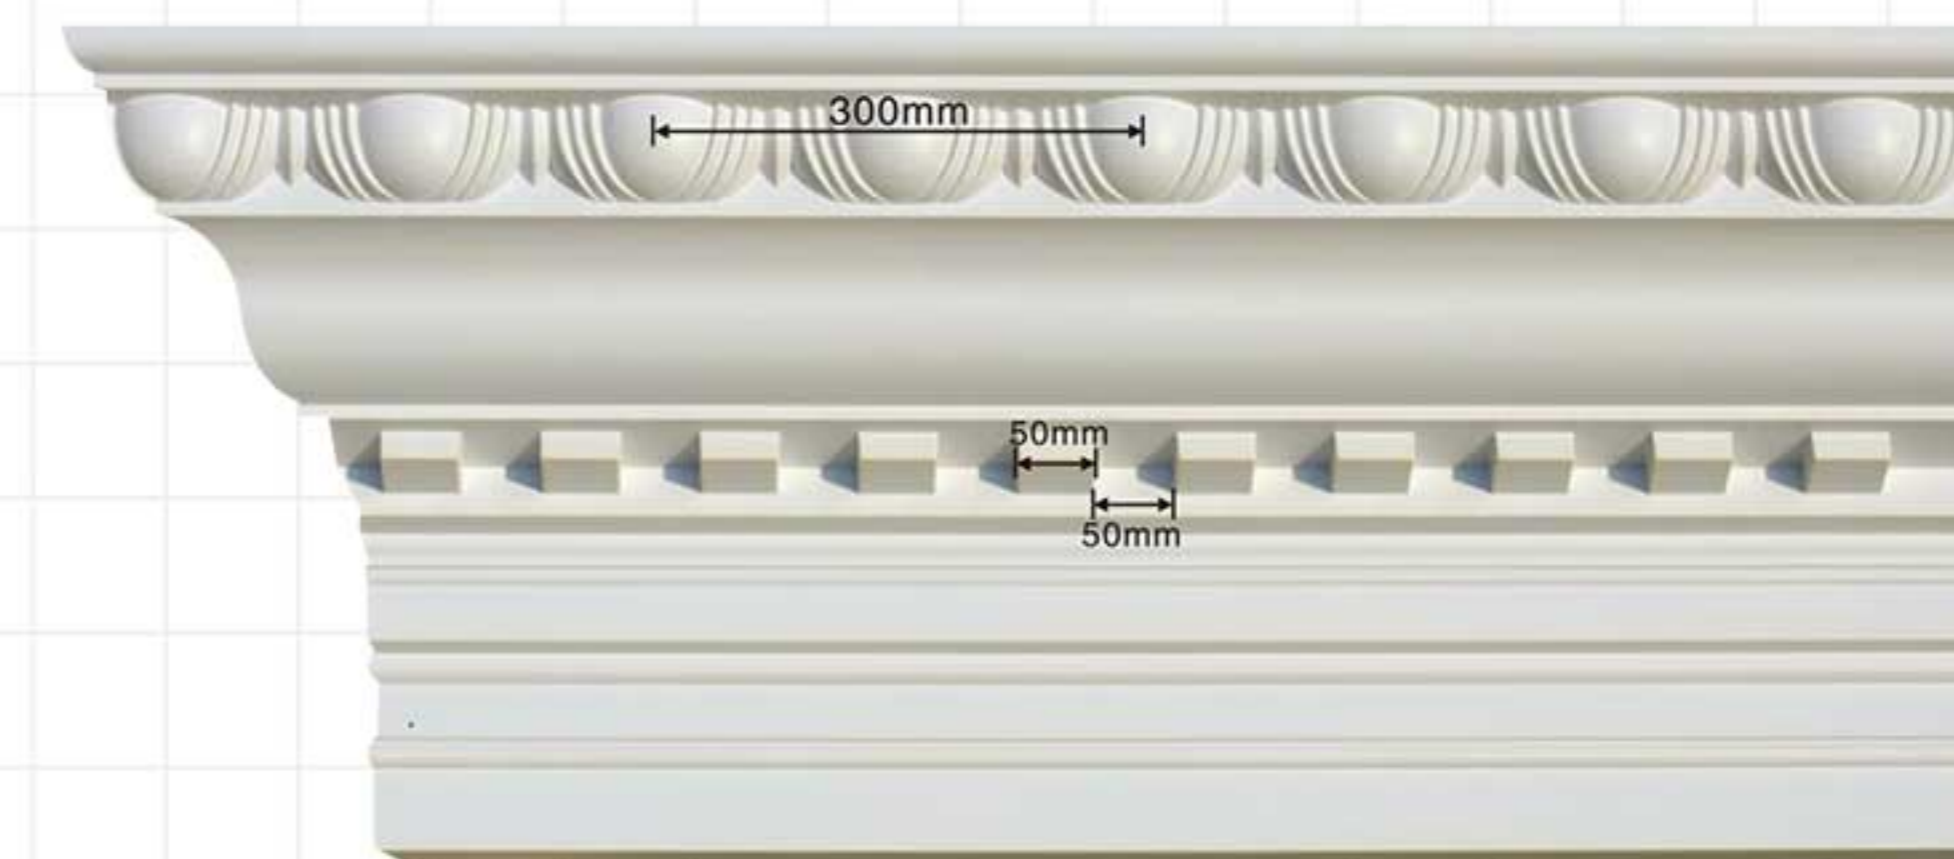

GA-81166
L:2400mm
Breadth:283mm
Pattern:100mm

GA-81167
L:2400mm
Breadth:301mm
Pattern:100mm

GA-81169
L:2400mm
Breadth:356mm
Pattern:122mm

GA-81170
L:2400mm
Breadth:498mm
Pattern:244mm

Carving crown mouldings

GA-81171
L:2100mm
Breadth:403mm
Pattern:60mm

GA-81172
L:2400mm
Breadth:585mm
Pattern:135mm

GA-81173
L:2100mm
Breadth:525mm
Pattern:60mm

GA-81179
L:2400mm
Breadth:519mm
Pattern:300mm

Carving crown mouldings