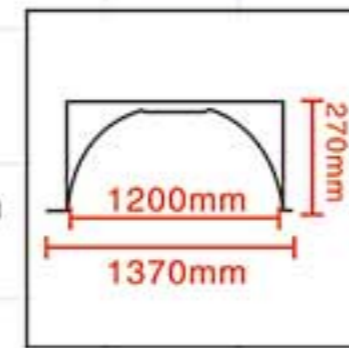

M-7513
D=ø790x545mm
MD=ø10mm

Ceiling domes

Ceiling domes

Ceiling domes

M-7204
D=ø890mm
MD=ø710mm
H = 170mm

M-7205
D=ø1370mm
MD=ø1200mm
H = 270mm

M-7206
D=ø1200mm
MD=ø1000mm
H = 275mm

M-7207
D=ø930mm
MD=ø850mm
H = 150mm