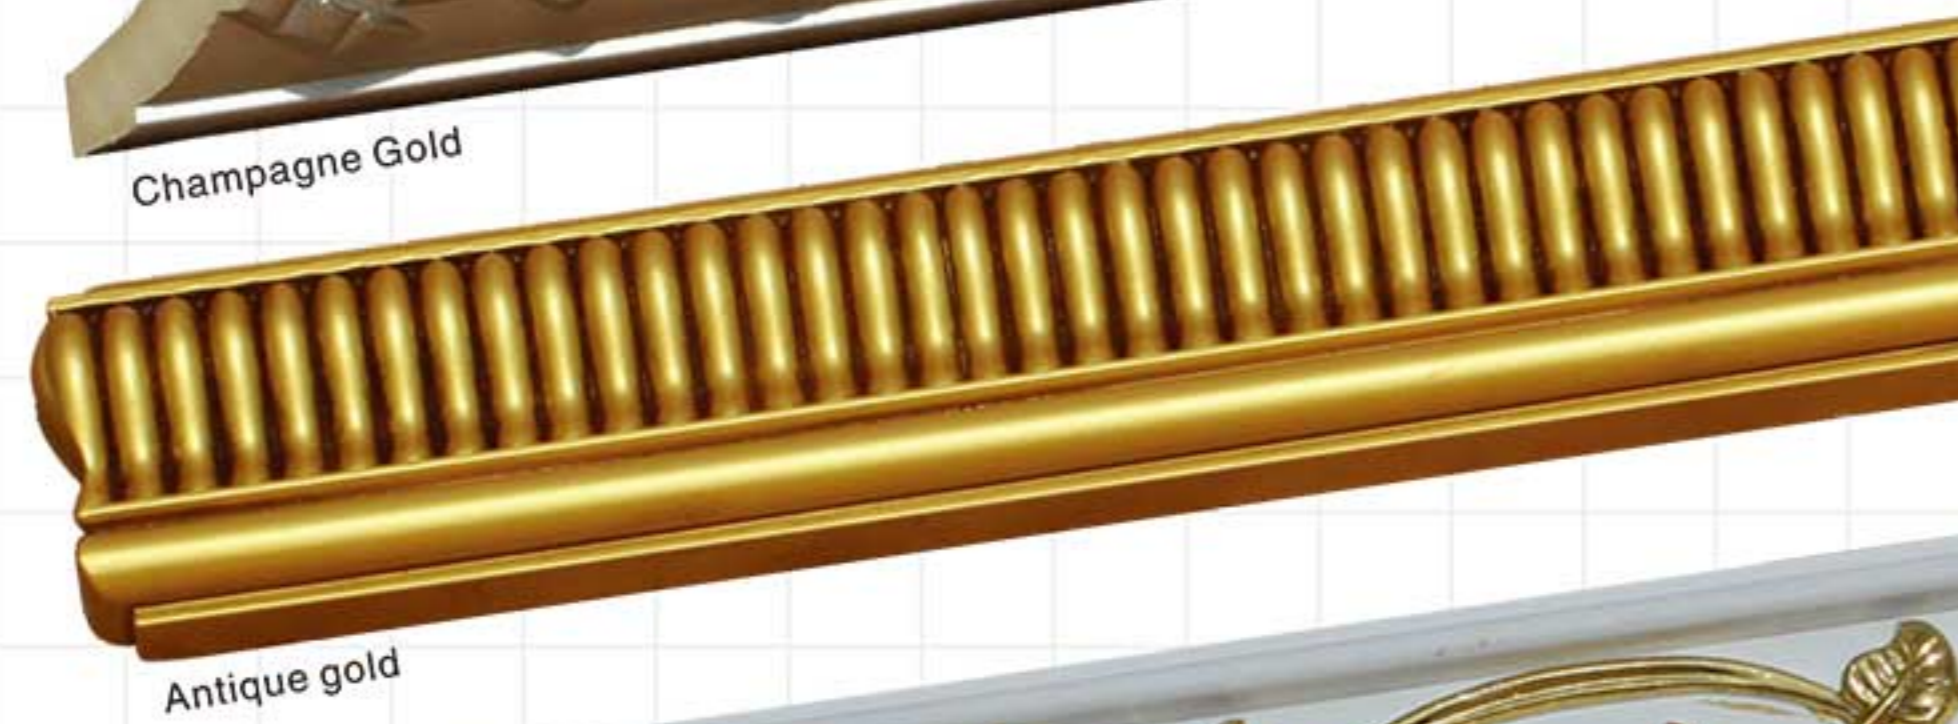

Gold

GA-81155
Length□2400mm
Breadth:228mm
Pattern:240mm

Champagne Gold

GA-81156-160
Length□2400mm
Breadth:255mm
Pattern:245mm

Gold with Silver

GA-81158
Length□2400mm
Breadth:222mm
Pattern:480mm

Partial Gold leaf

GA-81161
Length□2400mm
Breadth:245mm
Pattern:125mm

Bronze

Color Effect

Color Effect

Color Effect

GA-81170
Length□2400mm
Breadth:498mm
Pattern:244mm

GB-82002
Length□2400mm
Breadth:30mm
Pattern:50mm

GB-82011
Length□2400mm
Breadth:45mm
Pattern:90mm

GB-82048
Length□2400mm
Breadth:85mm
Pattern:10mm

GB-82094
Length□2400mm
Breadth:84mm
Pattern:240mm

GB-82052-88
Length□2400mm
Breadth:87mm
Pattern:200mm

GB-82060
Length□2400mm
Breadth:98mm
Pattern:34mm

GB-82064
Length□2400mm
Breadth:100mm
Pattern:120mm