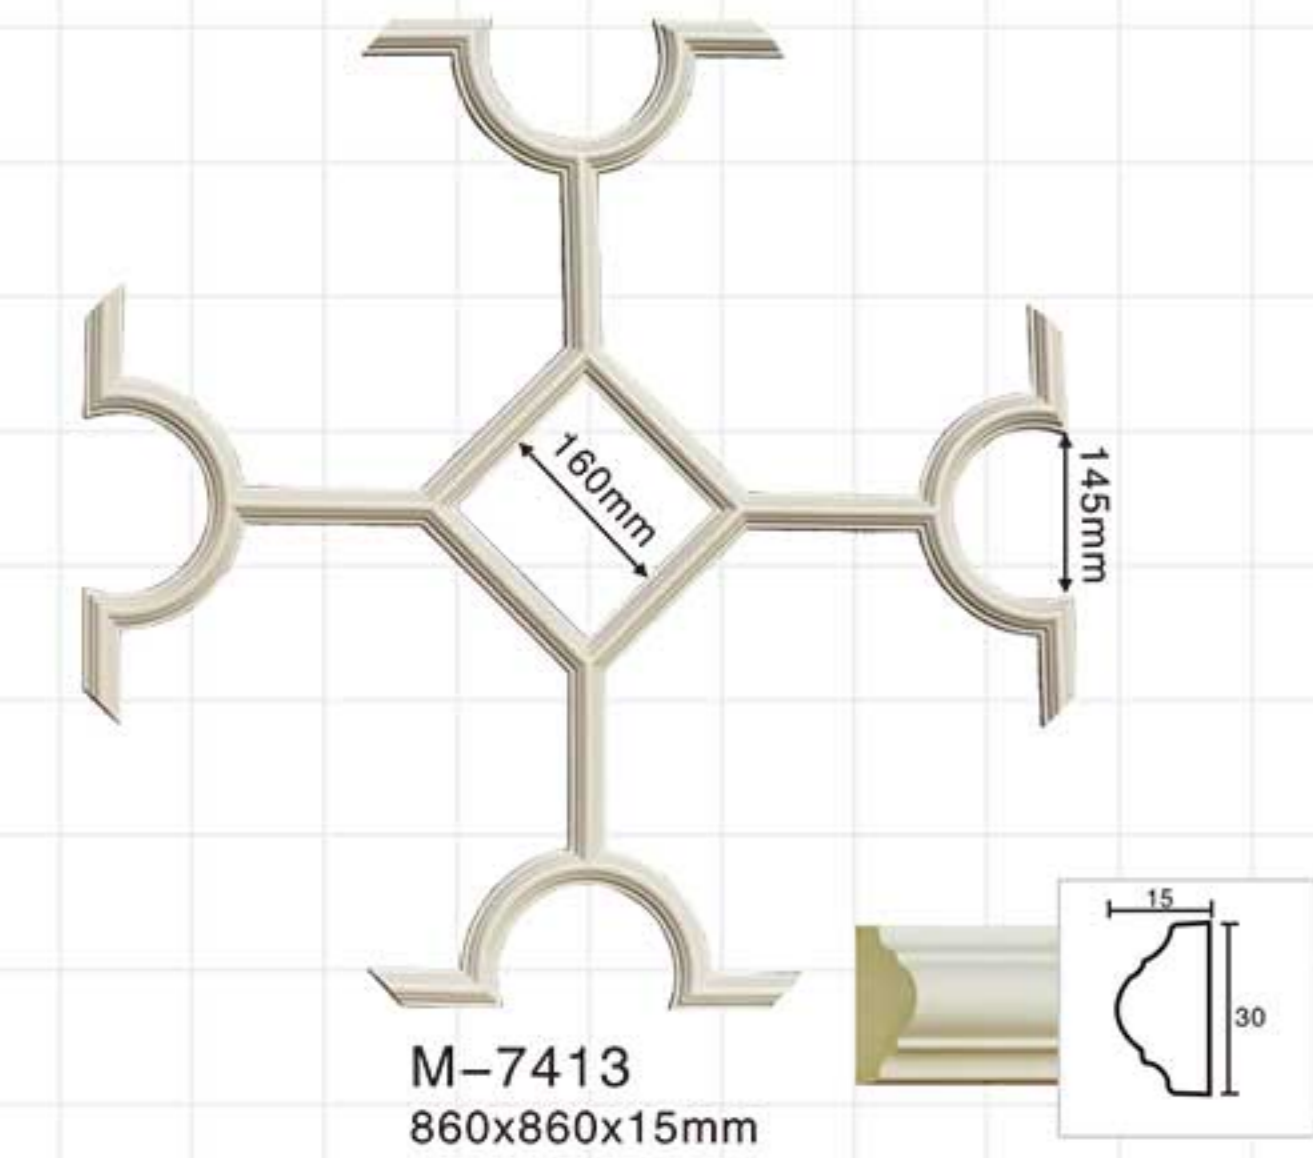

Celing tiles/wall molding

Leading brand Leading innovation

Celing tiles/wall molding

Jointless joint combination of mate and female

Celing tiles/wall molding

M-7401
D:400x400x20mm

M-7402
D:600x600x20mm

M-7405
D:450x450x20mm