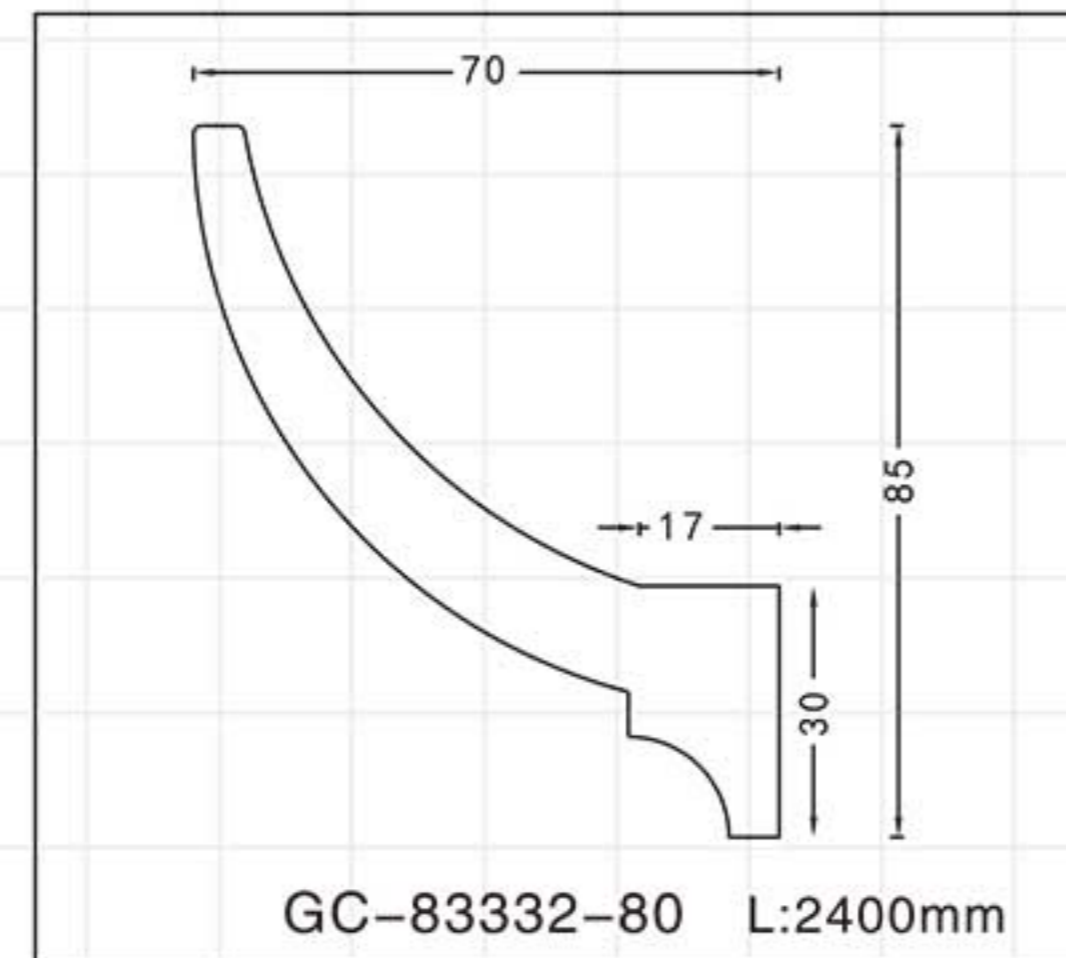

Modern concise style

Concise moulding-board with hide light,soften dimensional atmosphere,downy illume,sweet and incomparable