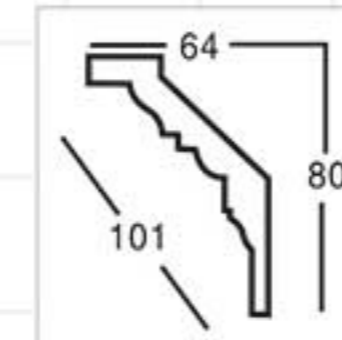

GA-81088-100 Off white
 Breadth:133mm
 Pattern:100mm
 Length□2400mm

Color Effect

GA-81004
Length □ 2400mm
Breadth: 79mm
Pattern: 10mm

GA-81009
Length □ 2400mm
Breadth: 113mm
Pattern: 485mm

GA-81037-80
Length □ 2400mm
Breadth: 109mm
Pattern: 120mm

GA-81038
Length □ 2400mm
Breadth: 114mm
Pattern: 200mm

GA-81038
Length □ 2400mm
Breadth: 114mm
Pattern: 200mm

GA-81040-85
Length □ 2400mm
Breadth: 117mm
Pattern: 122mm

GA-81043
Length □ 2400mm
Breadth: 100mm
Pattern: 143mm

GA-81045
Length □ 2400mm
Breadth: 101mm
Pattern: 45mm

GA-81049
Length □ 2400mm
Breadth: 100mm
Pattern: 60mm

GA-81049
Length □ 2400mm
Breadth: 100mm
Pattern: 60mm

Color Effect

Color Effect

GA-81051-80
Length □ 2400mm
Breadth: 114mm
Pattern: 200mm

Partial Gold leaf

GA-81058
Length □ 2400mm
Breadth: 121mm
Pattern: 40mm

Champagne Gold

GA-81069
Length □ 2400mm
Breadth: 128mm
Pattern: 144mm

Famille rose

GA-81071
Length □ 2400mm
Breadth: 145mm
Pattern: 77mm