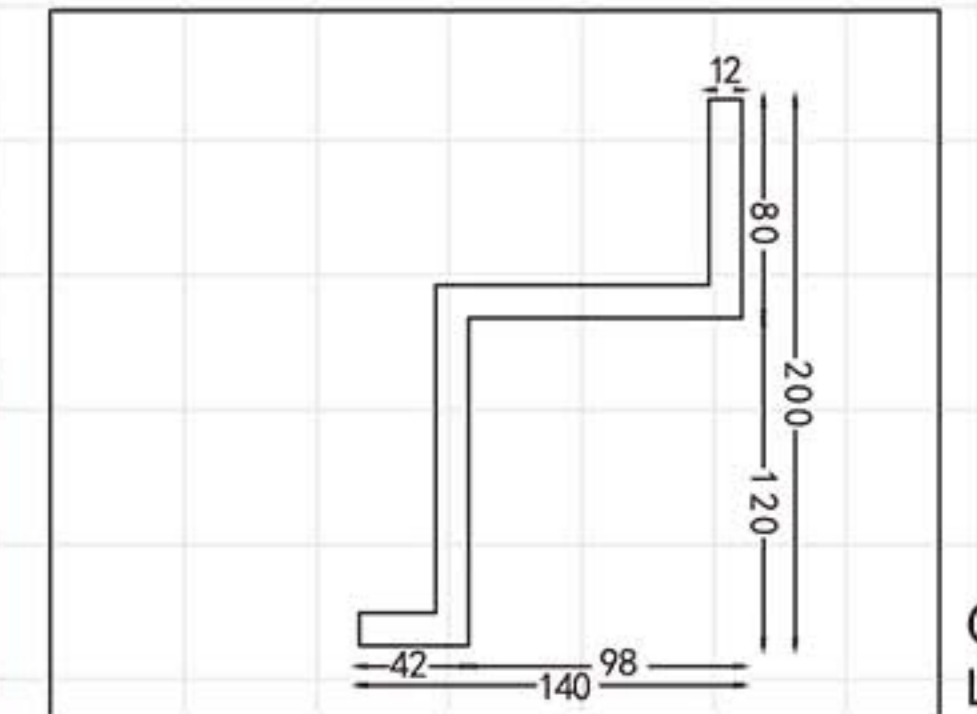

Modern concise style