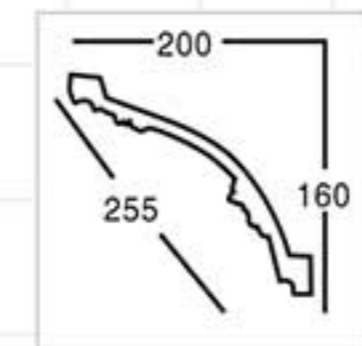

Partial Gold leaf

GA-81058
Length □ 2400mm
Breadth: 121mm
Pattern: 40mm

Champagne Gold

GA-81069
Length □ 2400mm
Breadth: 128mm
Pattern: 144mm

Famille rose

GA-81071
Length □ 2400mm
Breadth: 145mm
Pattern: 77mm

Color Effect

GA-81125
Length□2400mm
Breadth:159mm
Pattern:30mm

Antique gold

GA-81128
Length□2400mm
Breadth:164mm
Pattern:348mm

Partial Gold leaf

GA-81129
Length□2400mm
Breadth:172mm
Pattern:200mm

silver

GA-81129
Length□2400mm
Breadth:172mm
Pattern:200mm

Champagne Gold

GA-81138
Length□2400mm
Breadth:158mm
Pattern:150mm

Antique silver

GA-81139
Length□2400mm
Breadth:200mm
Pattern:240mm

Gold with Silver

GA-81148
Length□2400mm
Breadth:222mm
Pattern:35mm

Coffee

GA-81153
Length□2400mm
Breadth:182mm
Pattern:140mm

Gold

GA-81155
Length□2400mm
Breadth:228mm
Pattern:240mm

Champagne Gold

GA-81156-160
Length□2400mm
Breadth:255mm
Pattern:245mm

Gold with Silver

GA-81158
Length□2400mm
Breadth:222mm
Pattern:480mm

Partial Gold leaf