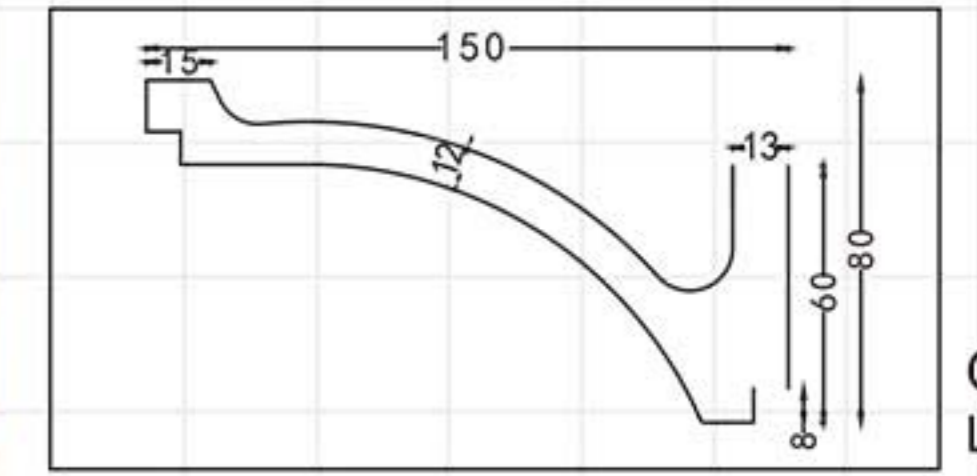

Modern concise style