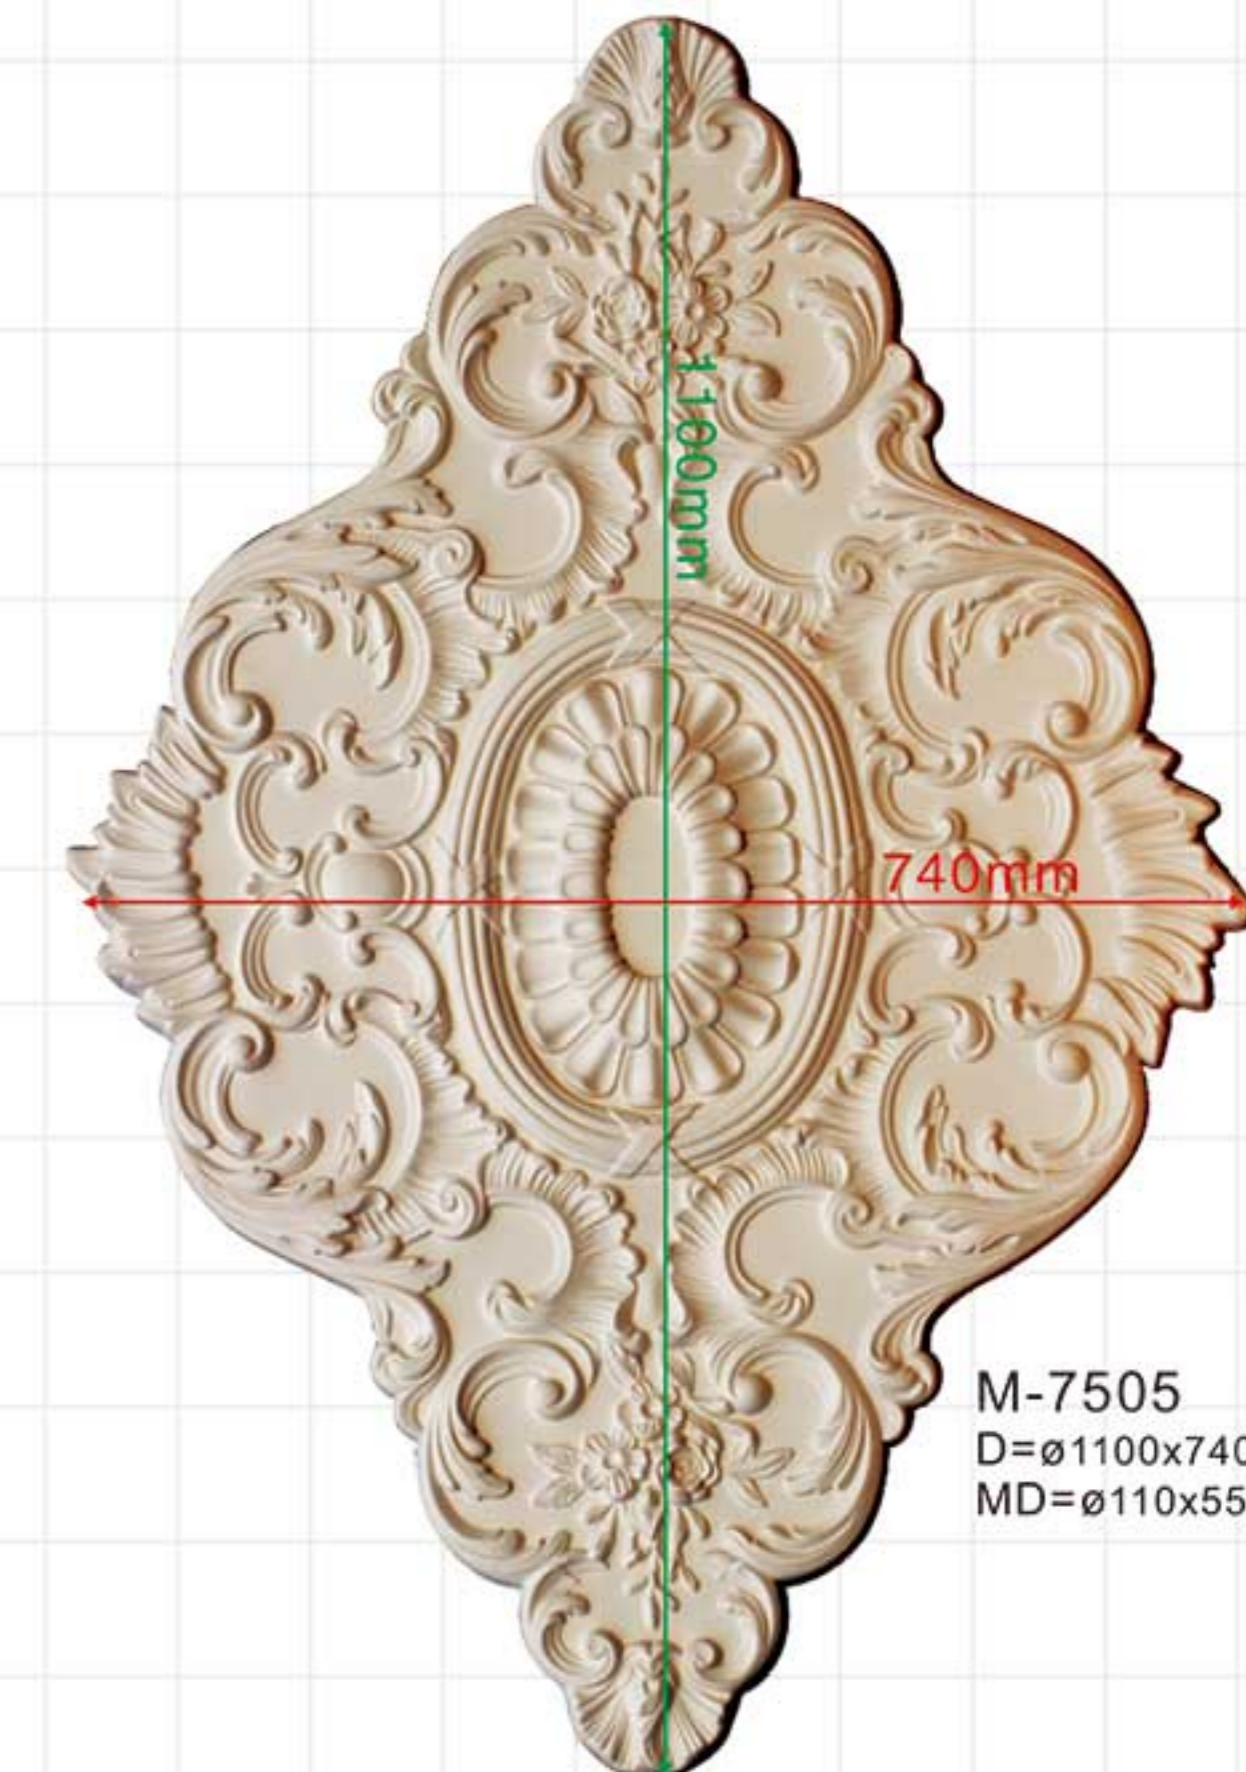

M-7190
D=ø410mm
MD=ø308mm

M-7191
D=ø260mm
MD=ø138mm

M-7187
D=ø800mm
MD=ø120mm

M-7186
D=ø600mm
MD=ø100mm

M-7192
D=ø322mm
MD=ø95mm

M-7192M
D=ø400mm
MD=ø90mm

Oval medallion

Be brave to explore and keep forging ahead

M-7508
D=ø1500x910mm
MD=ø500x300mm

Oval medallion

M-7501
D=ø610x315mm
MD=ø80x60mm

M-7502
D=ø685x440mm
MD=ø28mm

M-7503
D=ø770x535mm
MD=ø420x220mm

M-7504
D=ø630x320mm
MD=ø80x60mm

M-7505
D=ø1100x740mm
MD=ø110x55mm

Oval medallion

Oval medallion

M-7506
D=ø1100x710mm
MD=ø110mm

M-7511
D=ø1280x630mm
MD=ø75mm

M-7512
D=ø1230x640mm
MD=ø10x75mm

M-7507
D=ø1150x610mm
MD=ø20mm

M-7509
D=ø865x550mm
MD=ø14mm

M-7510
D=ø1280x700mm
MD=ø15mm