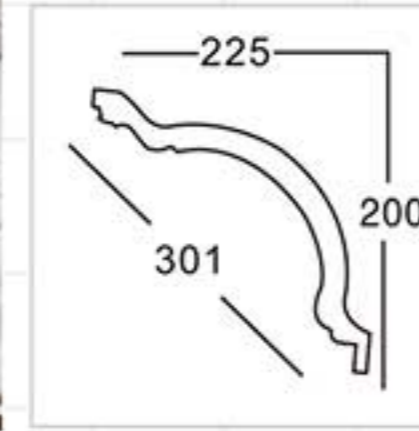

GA-81166
L:2400mm
Breadth:283mm
Pattern:100mm

GA-81167
L:2400mm
Breadth:301mm
Pattern:100mm

GA-81169
L:2400mm
Breadth:356mm
Pattern:122mm

GA-81170
L:2400mm
Breadth:498mm
Pattern:244mm

Carving crown mouldings