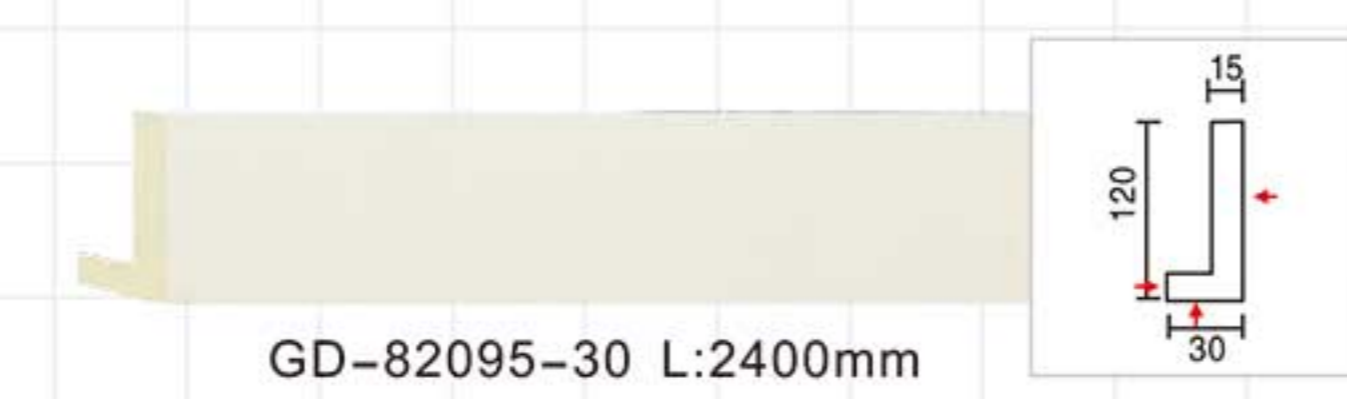

GA-81166
L:2400mm Breadth:283mm Pattern:100mm

GB-82044-80
L:2400mm Pattern:60mm

GB-82073
L:2400mm Pattern:205mm

GA-81171
L:2100mm
Breadth:403mm
Pattern:60mm

GA-81171
L:2100mm
Breadth:525mm
Pattern:60mm

Chinese connise style series