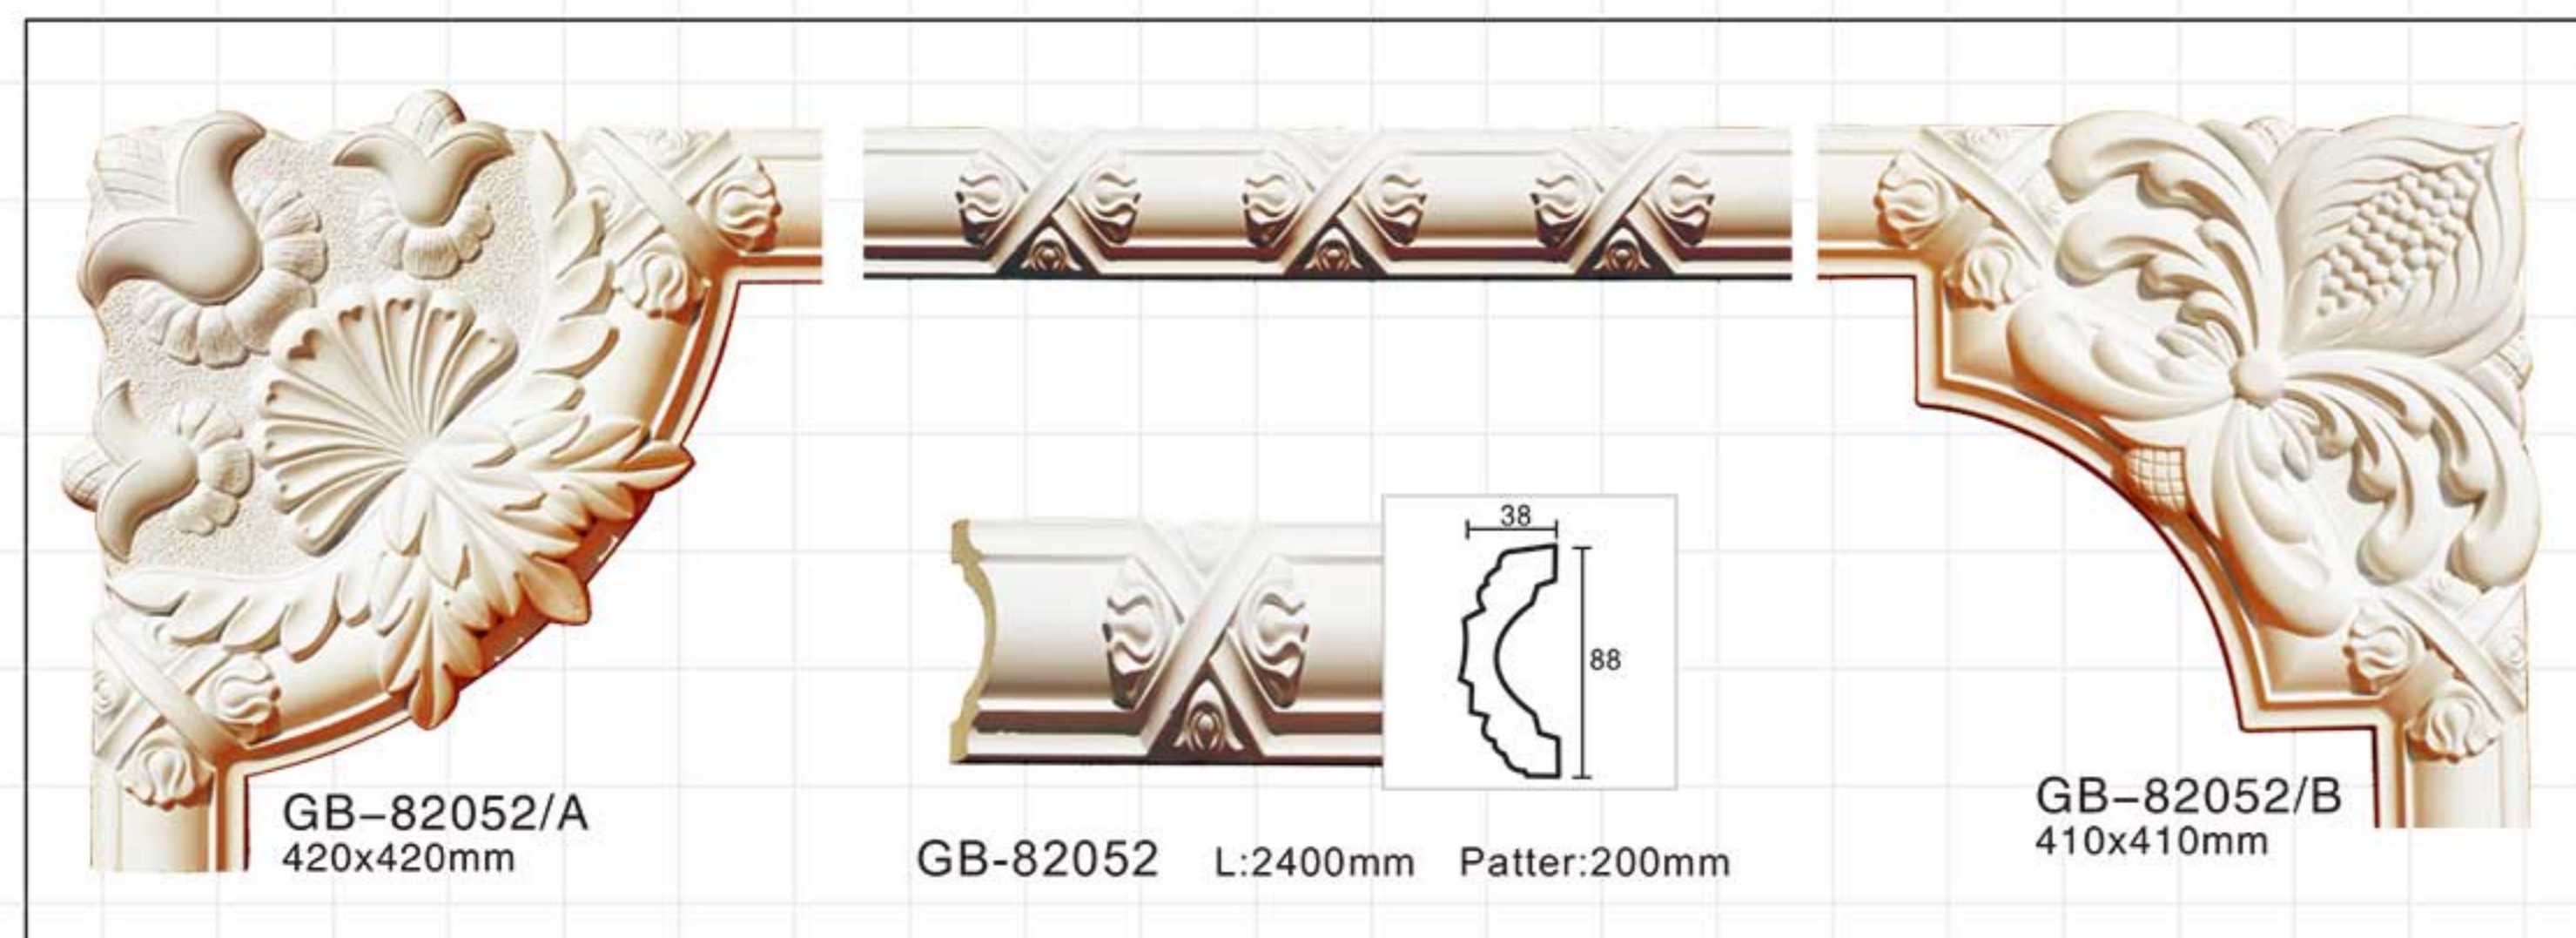

Carving panel mouldings-Corners