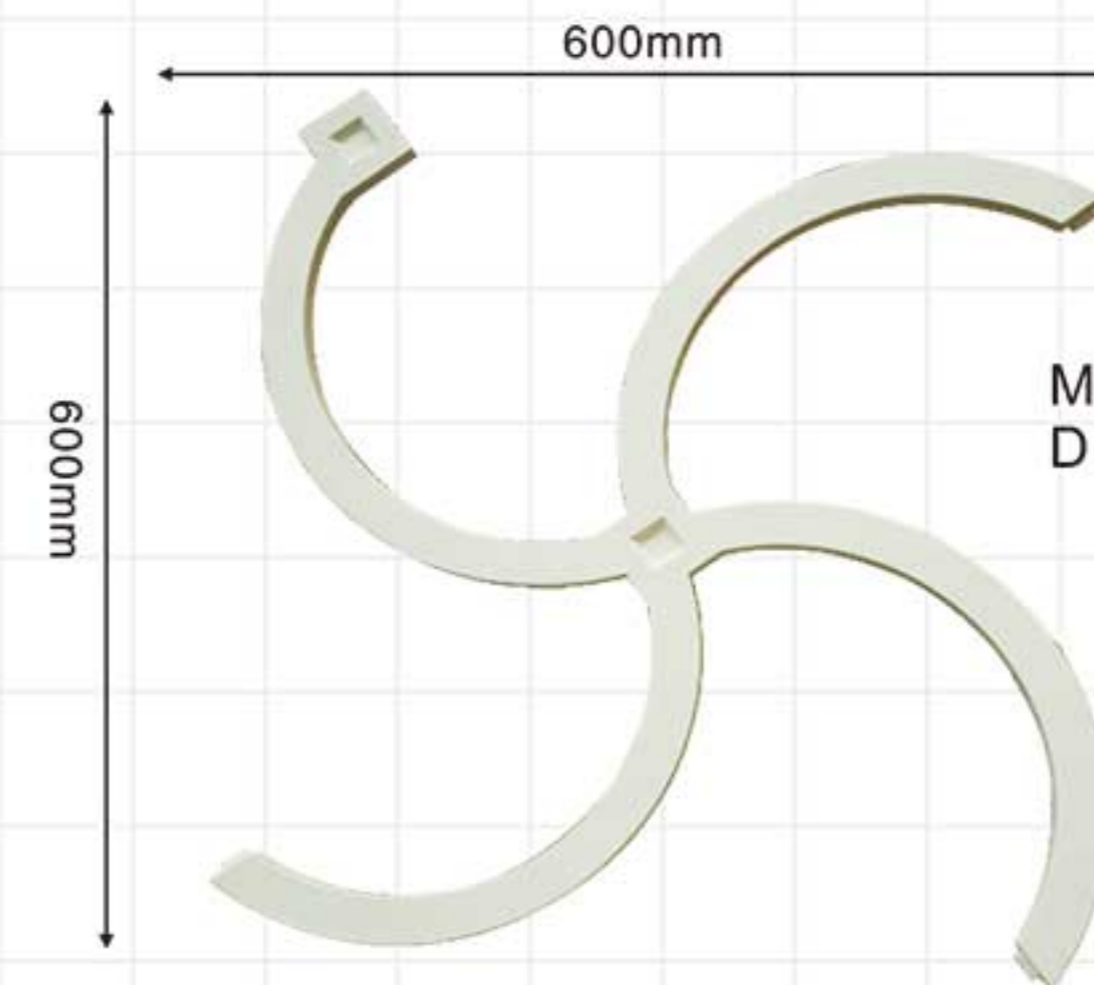

Celing tiles/wall molding

Leading brand Leading innovation

Celing tiles/wall molding

Jointless joint combination of mate and female

Celing tiles/wall molding

M-7401
D:400x400x20mm

M-7402
D:600x600x20mm

M-7405
D:450x450x20mm

M-7415
600x600x25mm

Celing tiles/wall molding

M-7403
D:600x600x30mm

M-7404A
D:600x600x15mm

M-7404
D:790x790x20mm

Celing tiles/wall molding

M-7406
D:885x750x20mm

M-7407
D:550x550x15mm

M-7408
D:790x665x65mm

Celing tiles/wall molding

M-7409
D:460x300x15mm

M-7410 D:926x926x50mm
850mm

M-7411 D:850x850x20mm

Celing tiles/wall molding

Celing Medallion

Rounded medallion