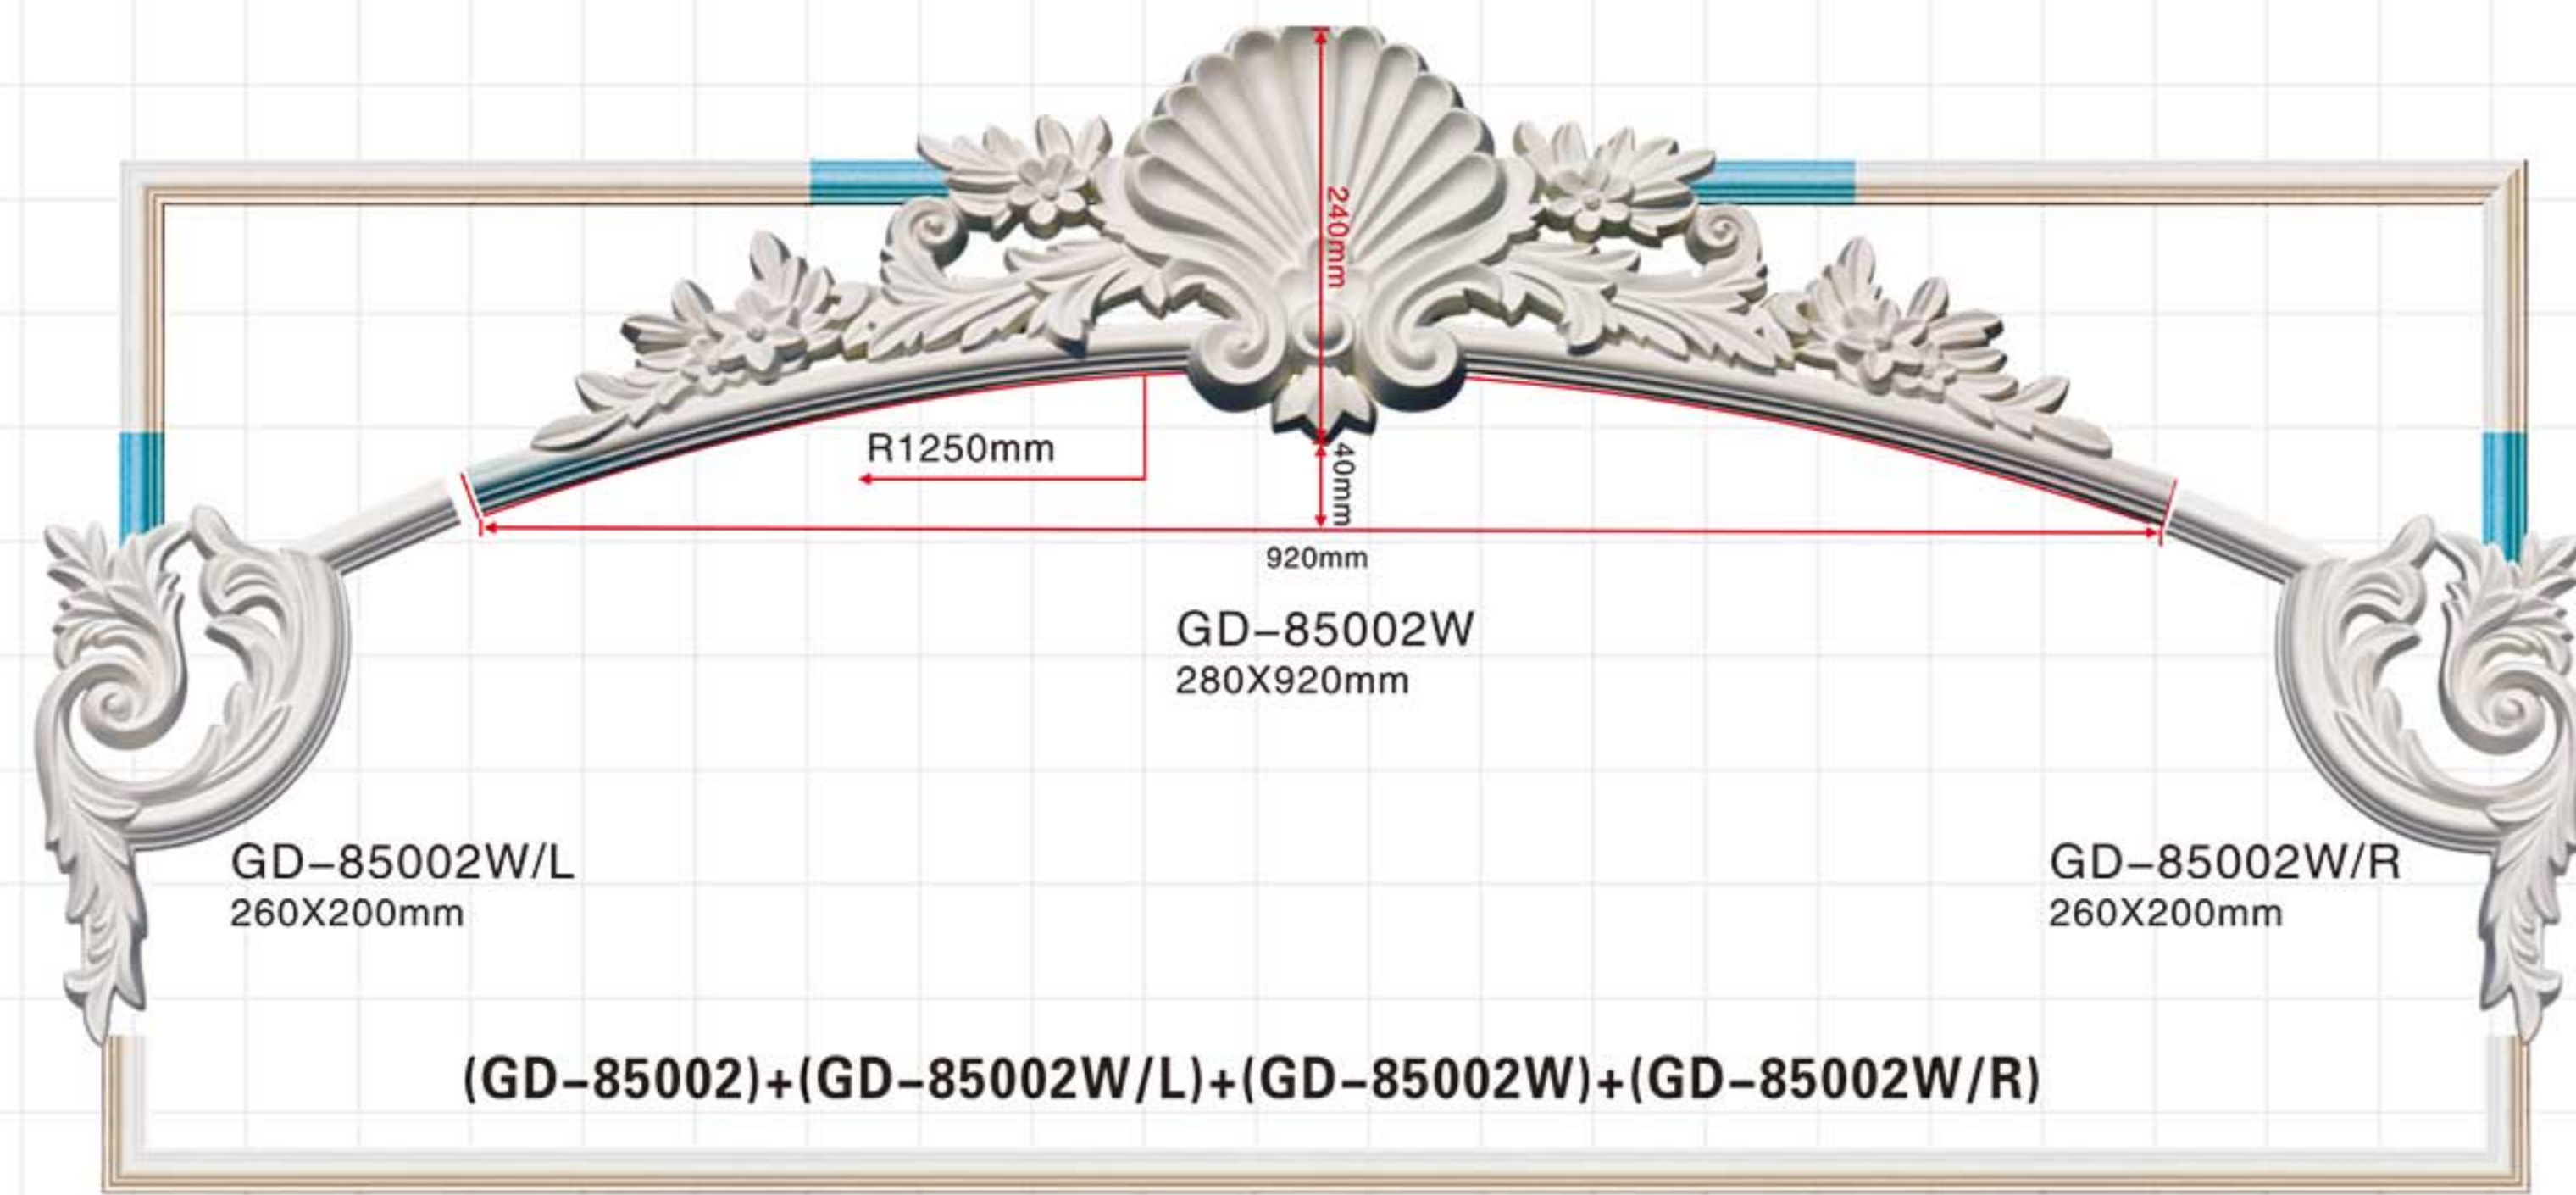

Carving panel mouldings-Corners