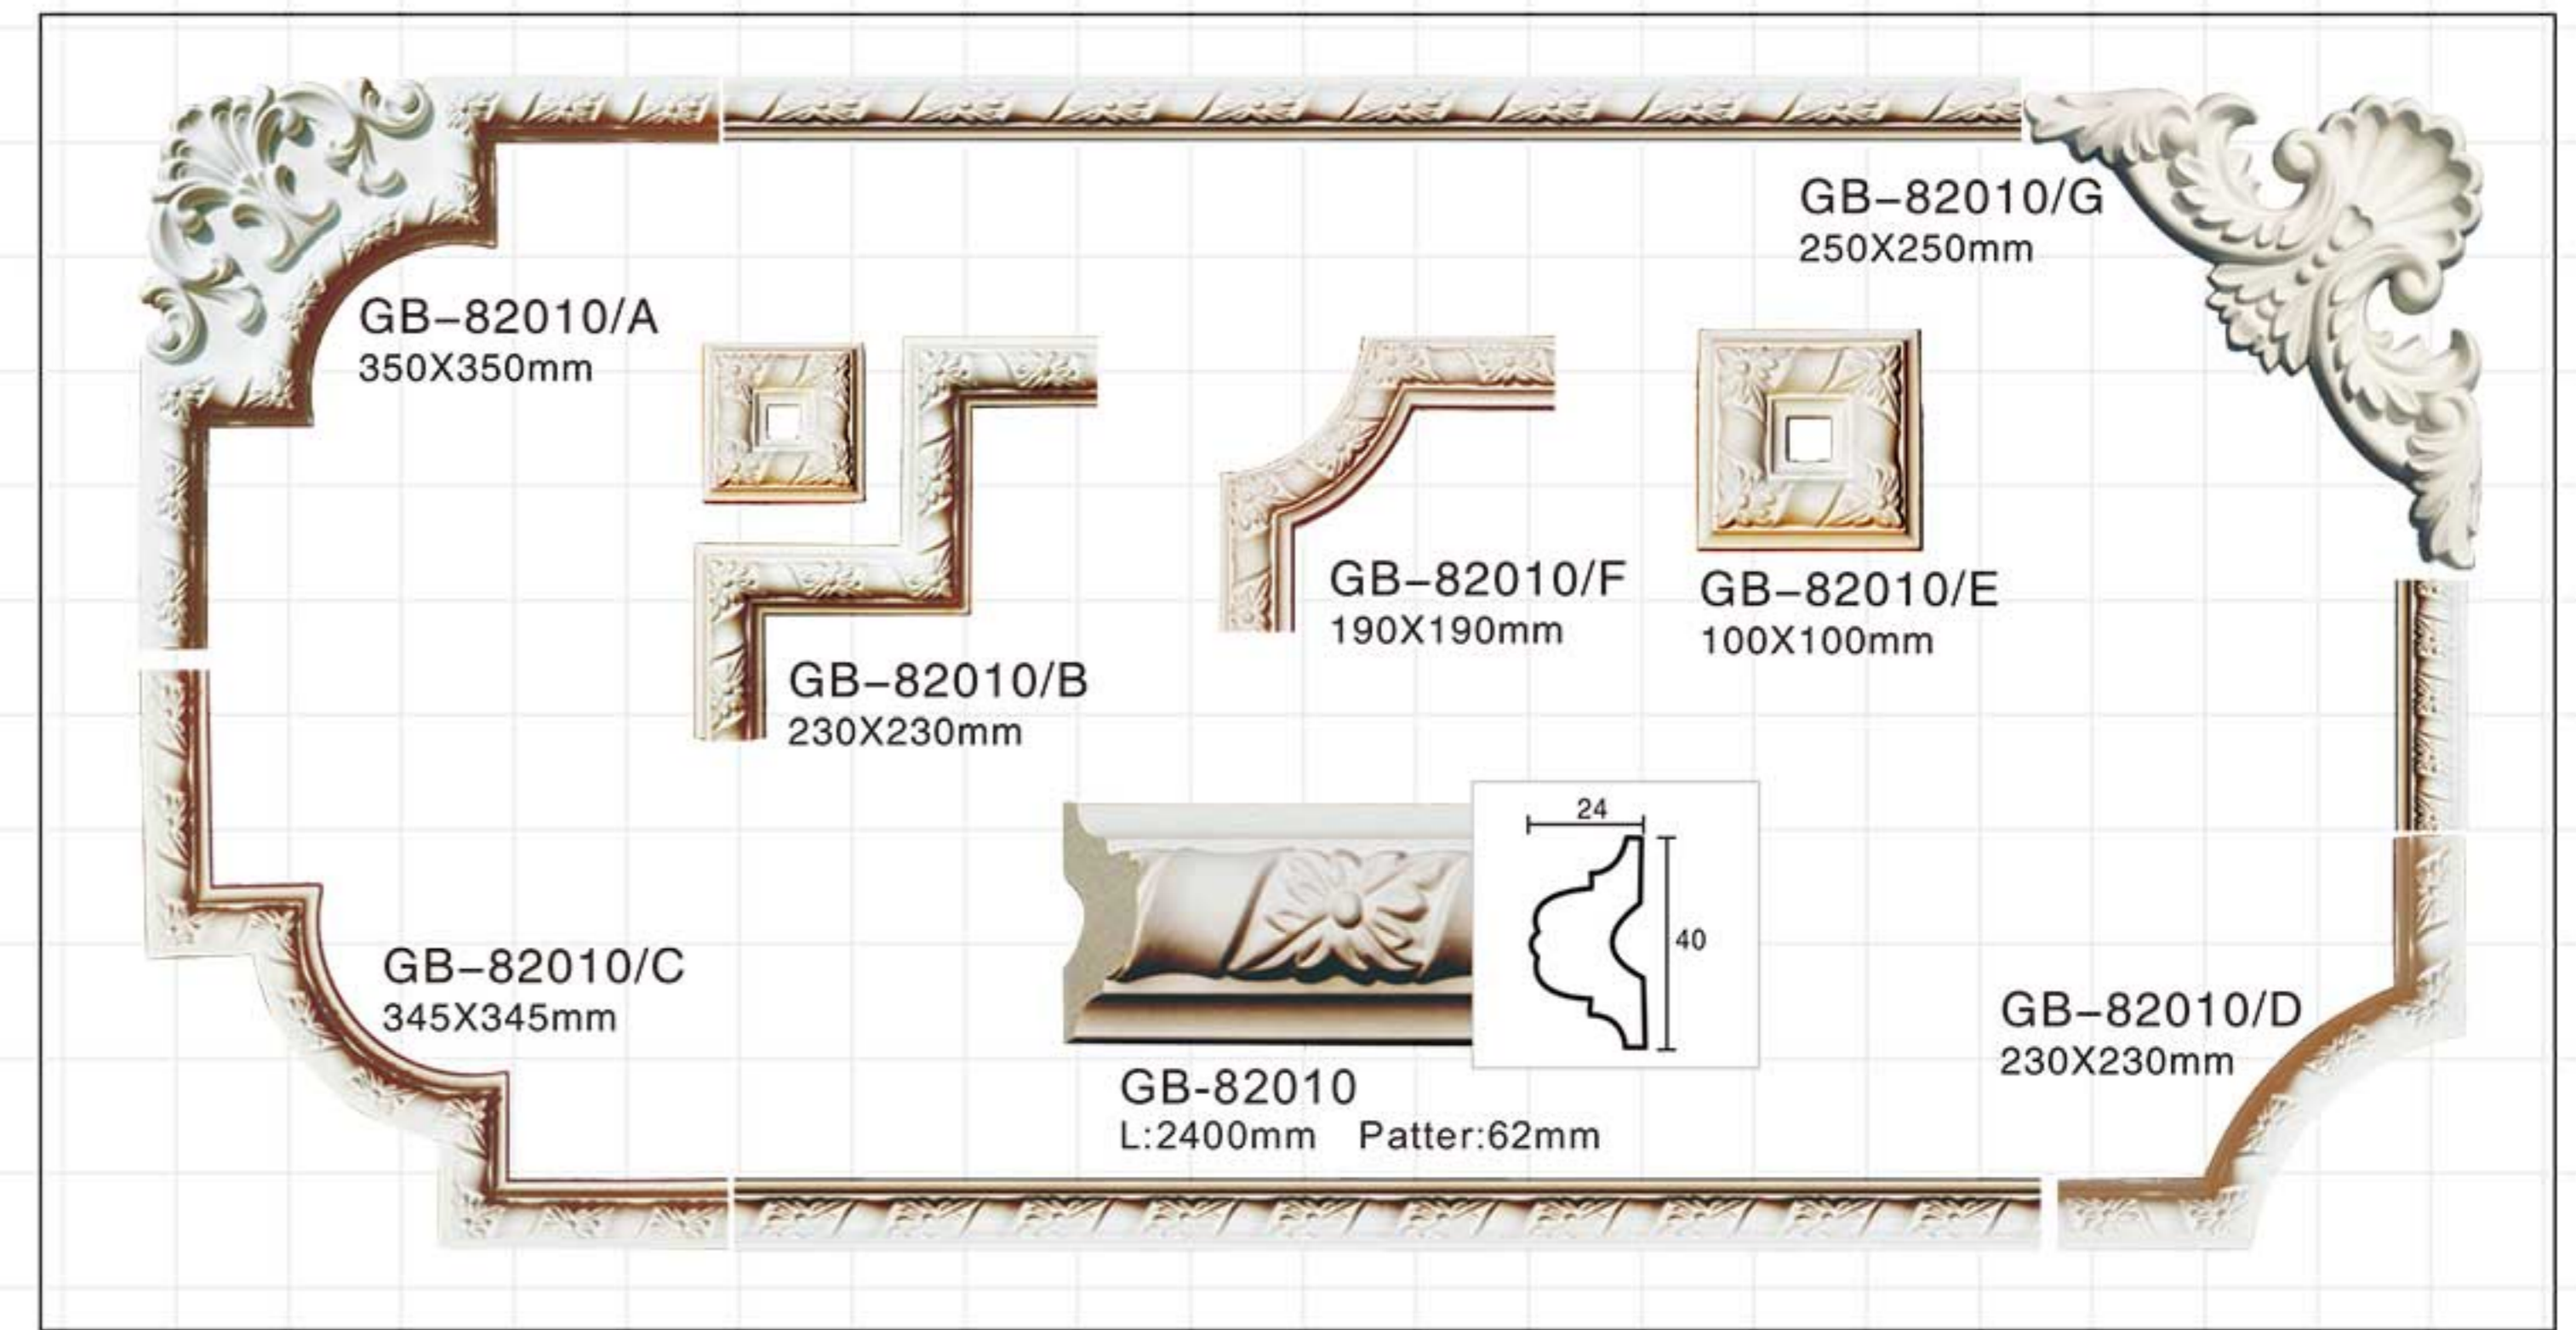

Carving panel mouldings-Corners