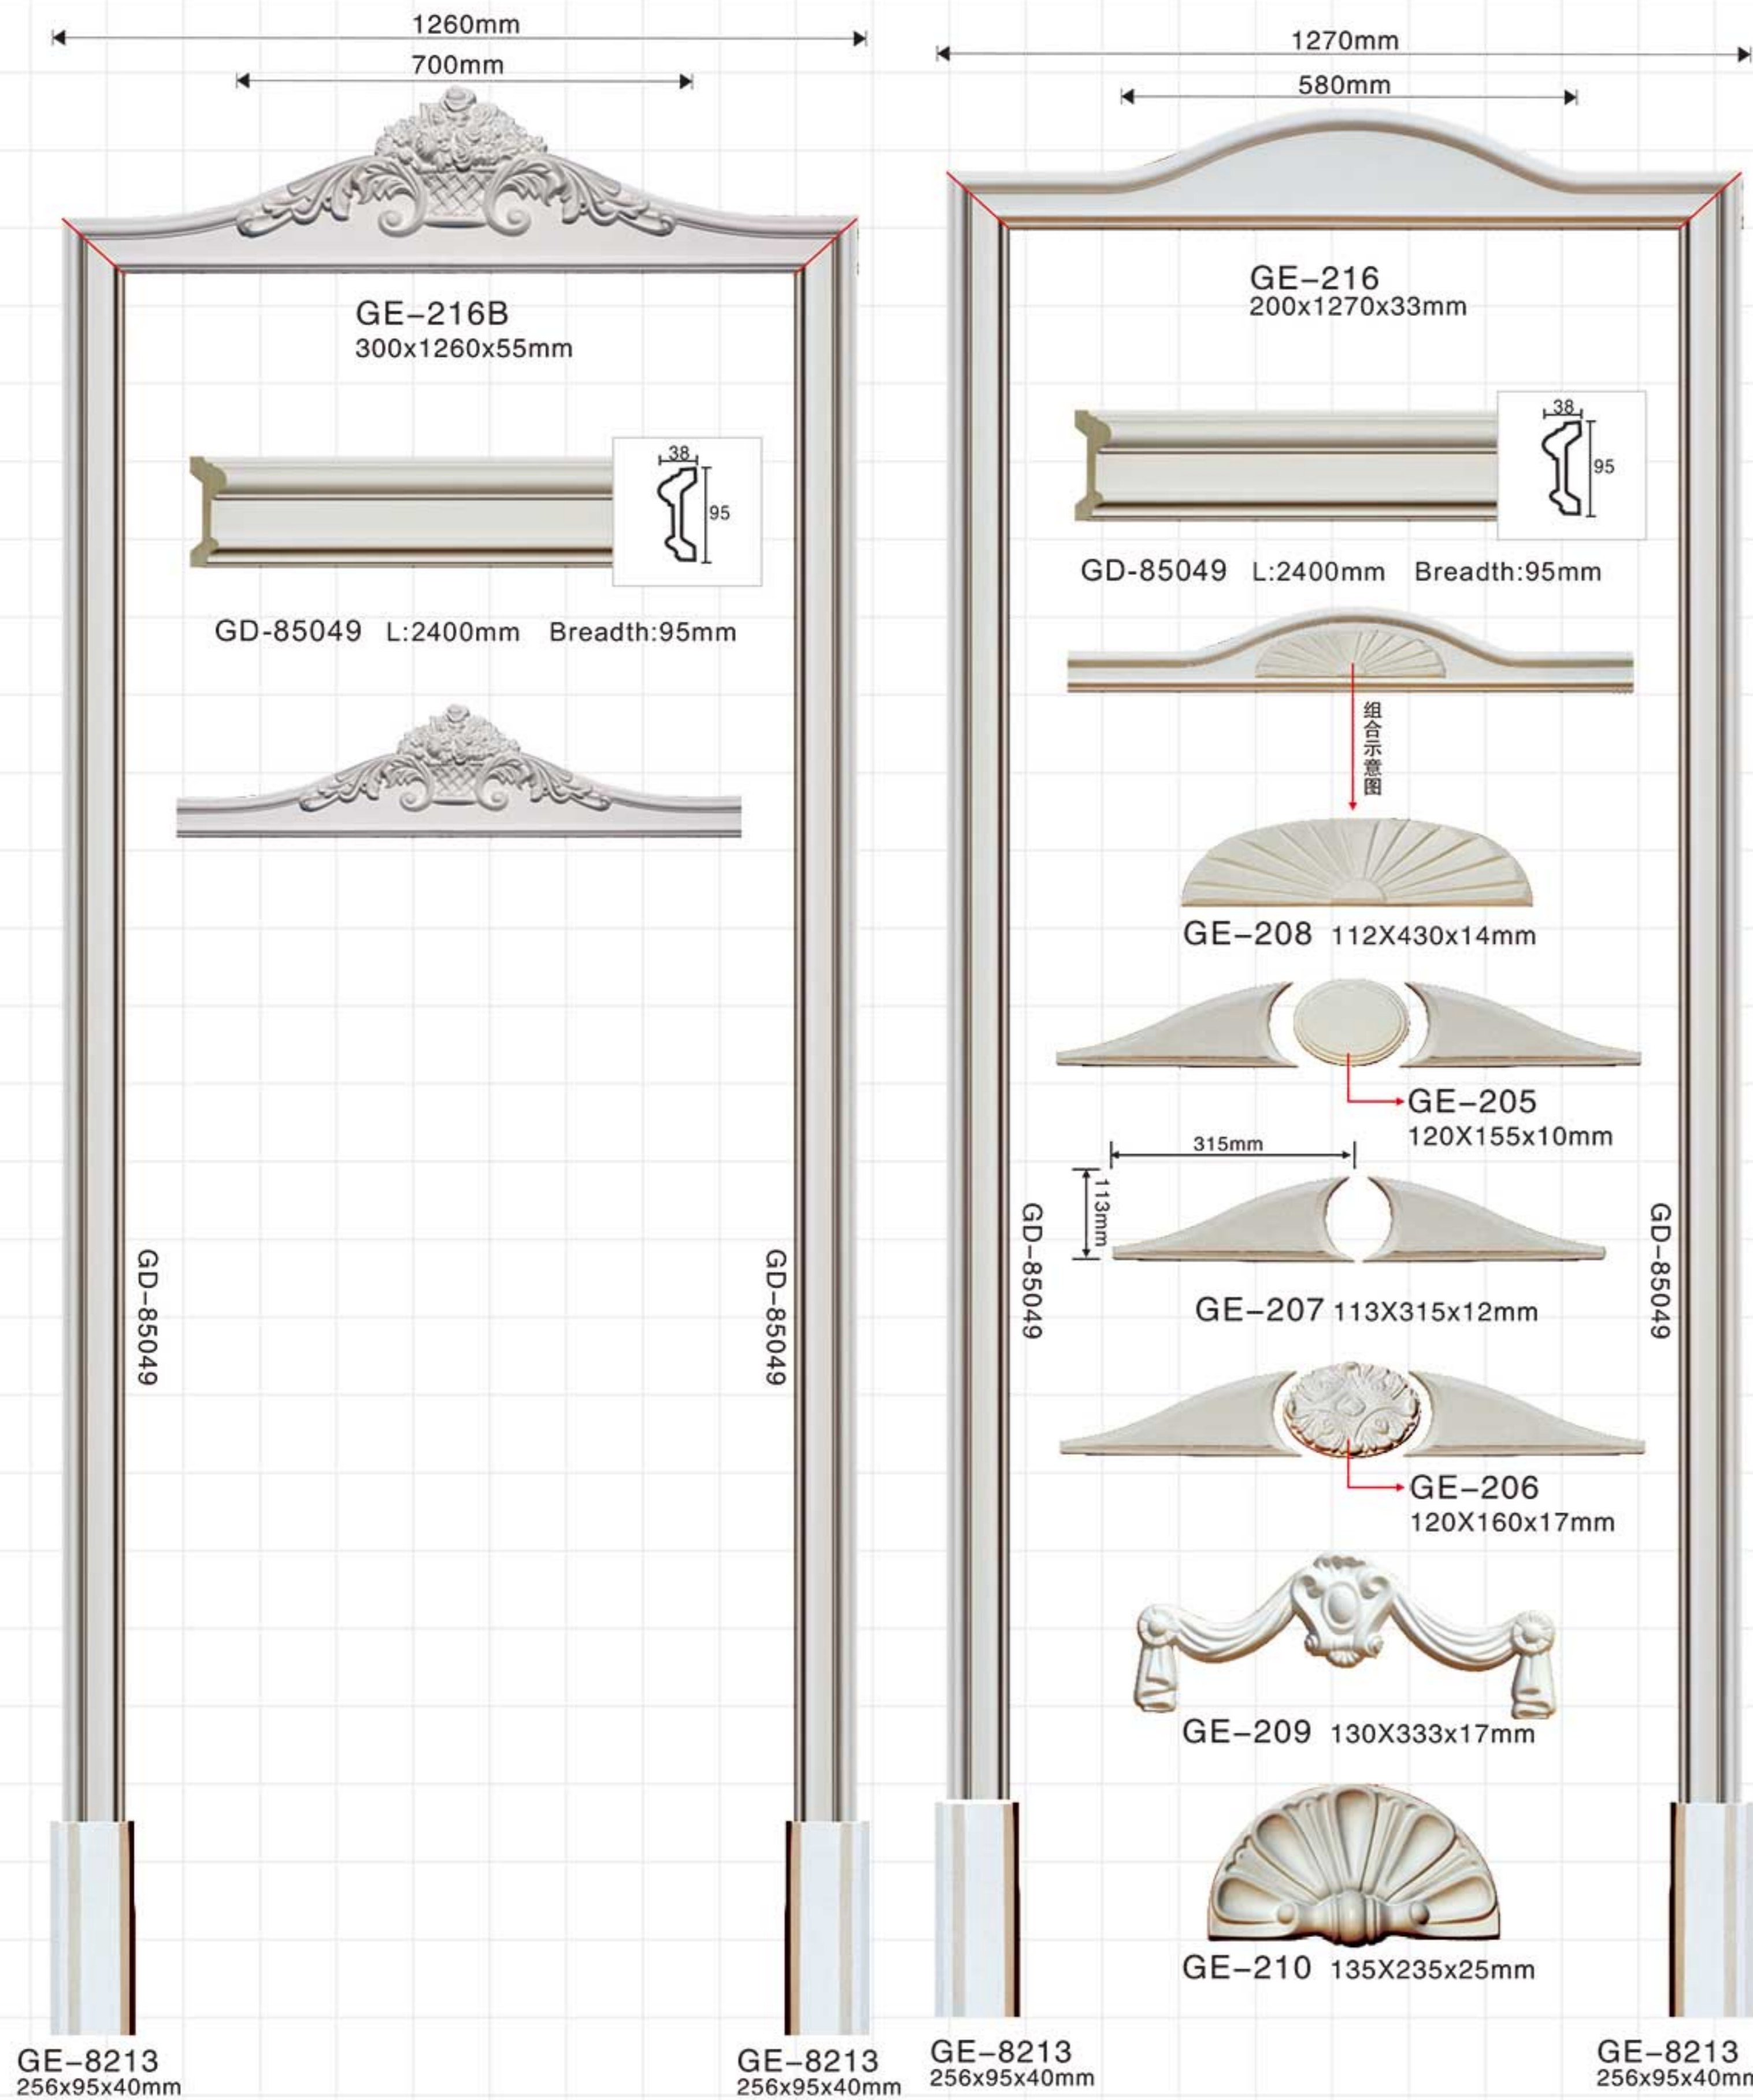

GS-9201 (Bronze)

Wall boards

GS-9211 1200x1950x25mm

Curtain box

Curtain box

Door surroundings

Door surroundings

Size Marking: HxWxD