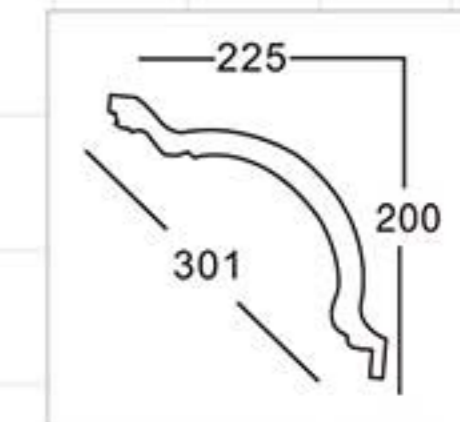

GA-81174
L:2400mm
Breadth:498mm
Pattern:1310mm

GA-81174/X
700x680x210mm

piece together : (GA-81174/X+GA-81174)

piece together : (GA-81174/X+GA-81170)

Carving crown mouldings

GA-81167
L:2400mm
Breadth:301mm
Pattern:100mm