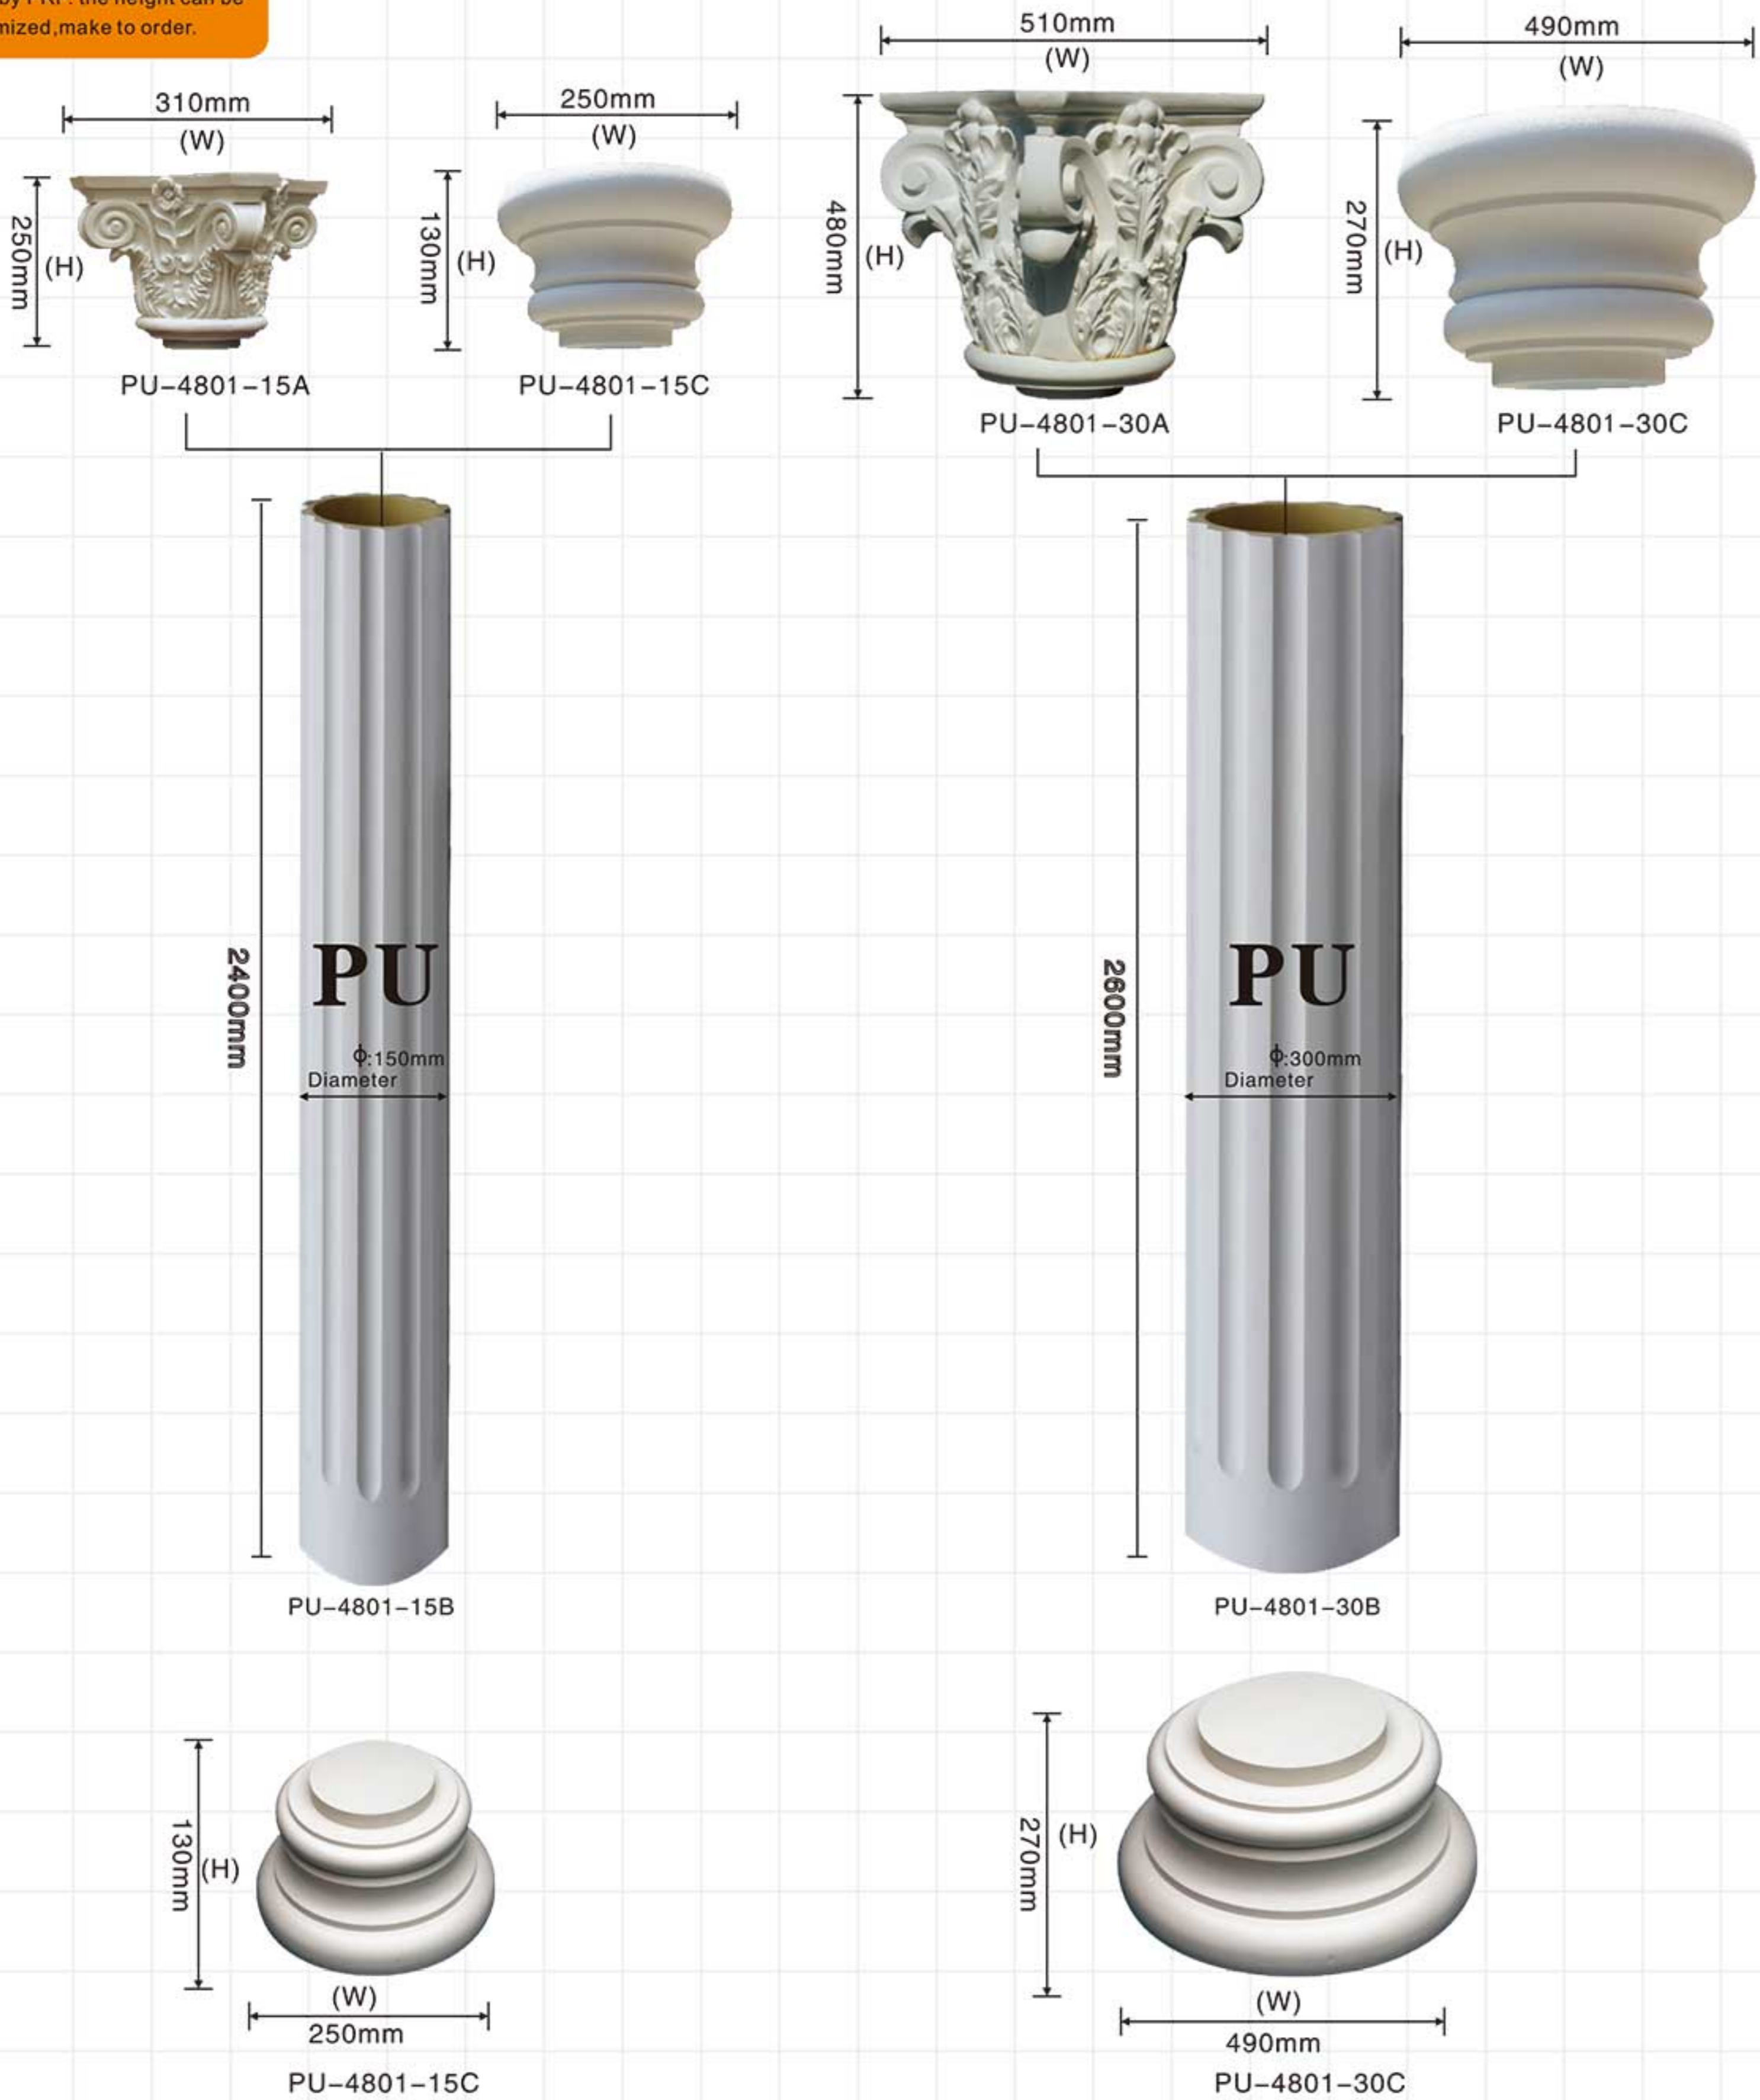

PU Roma columns

Kindy reminder
The columns of this page are made by FRP, the height can be customized, make to order.