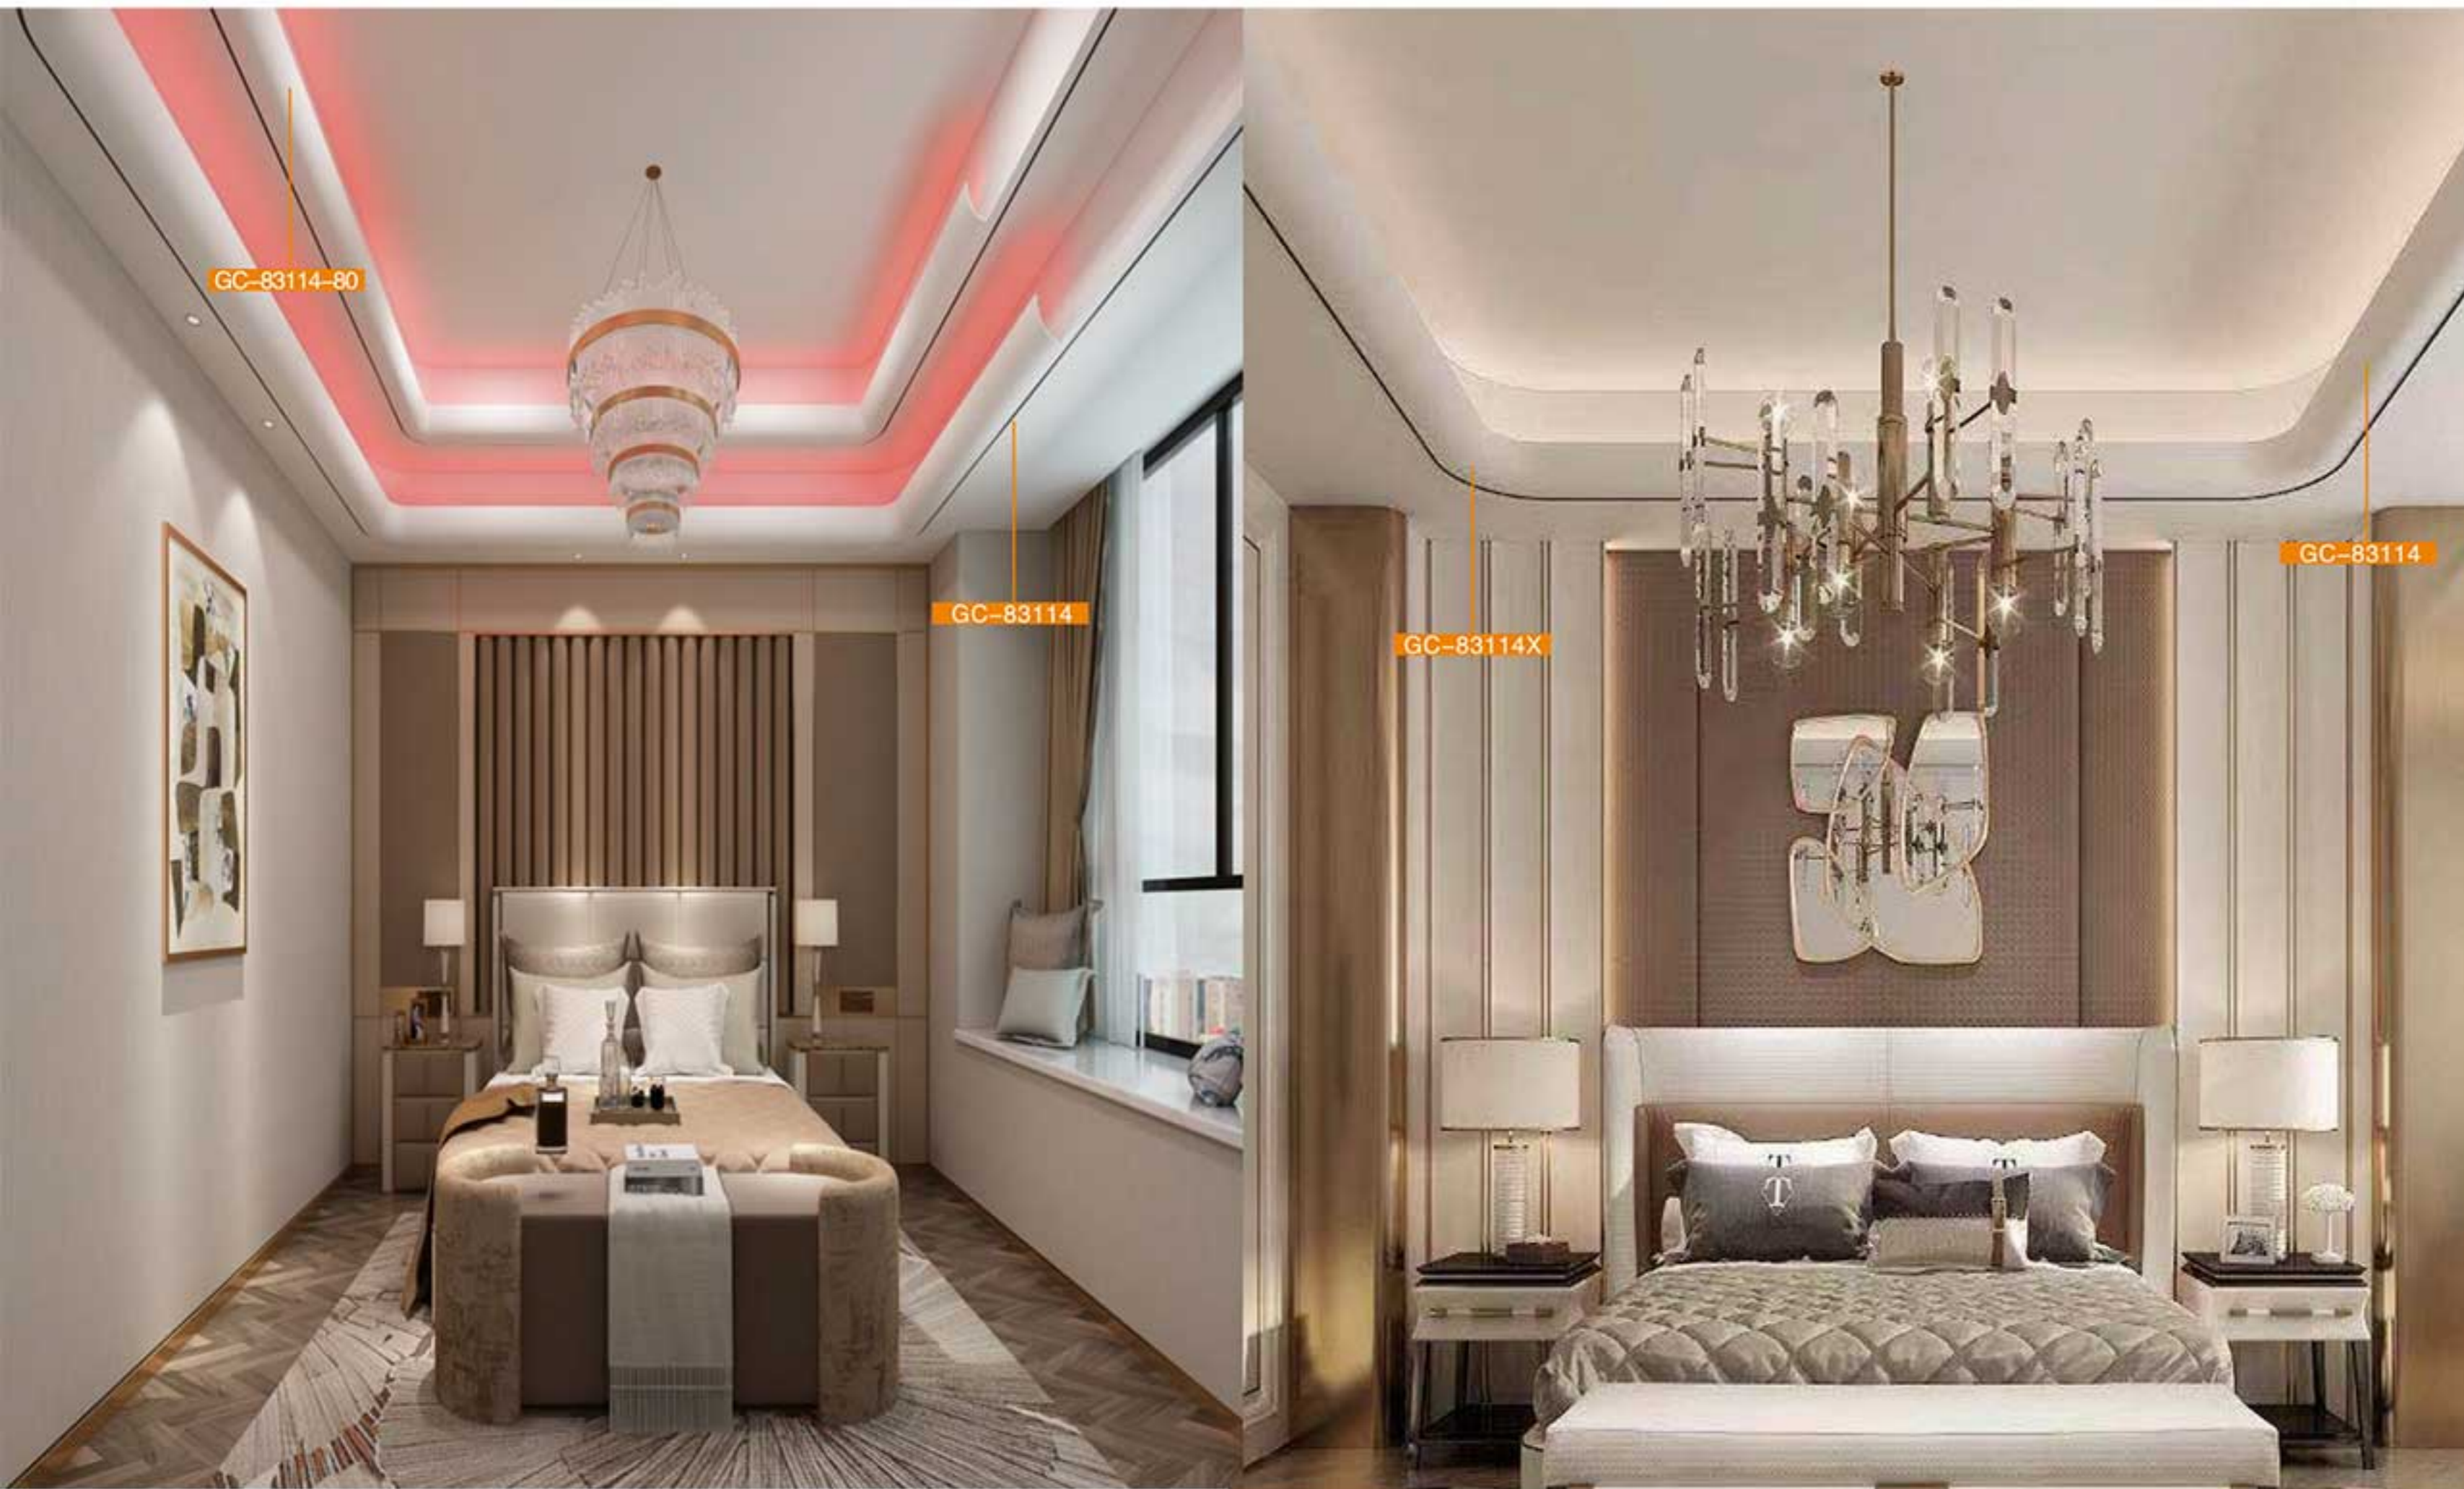

Concise moulding-board with hide light,soften dimensional atmosphere,downy illume,sweet and incomparable

Modern concise style

Modern concise style

Modern concise style

GC-83056-60 L:2400mm Breadth:85mm

GC-83056-80 L:2400mm Breadth:114mm