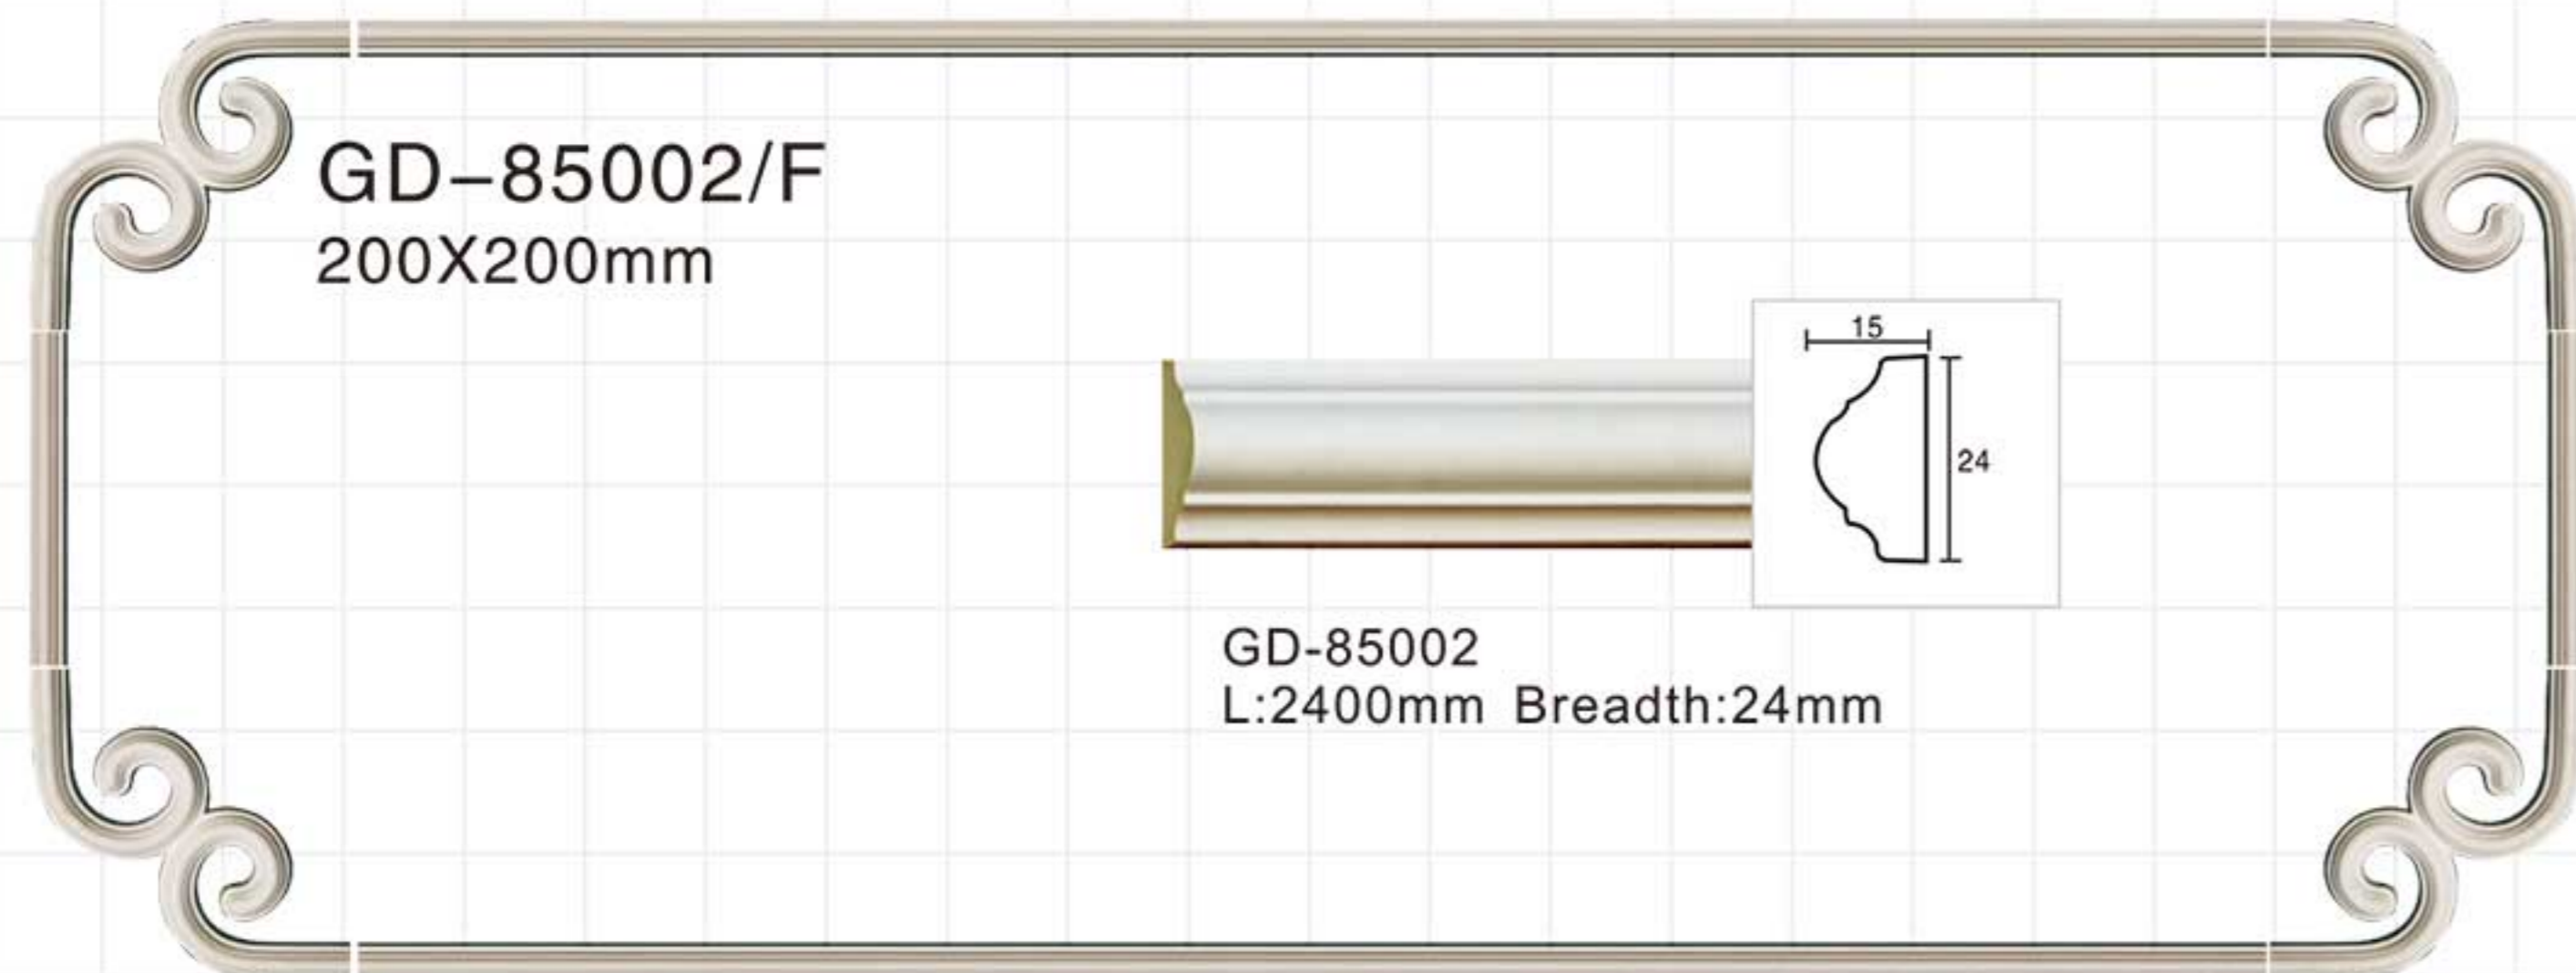

Chinese connise style series