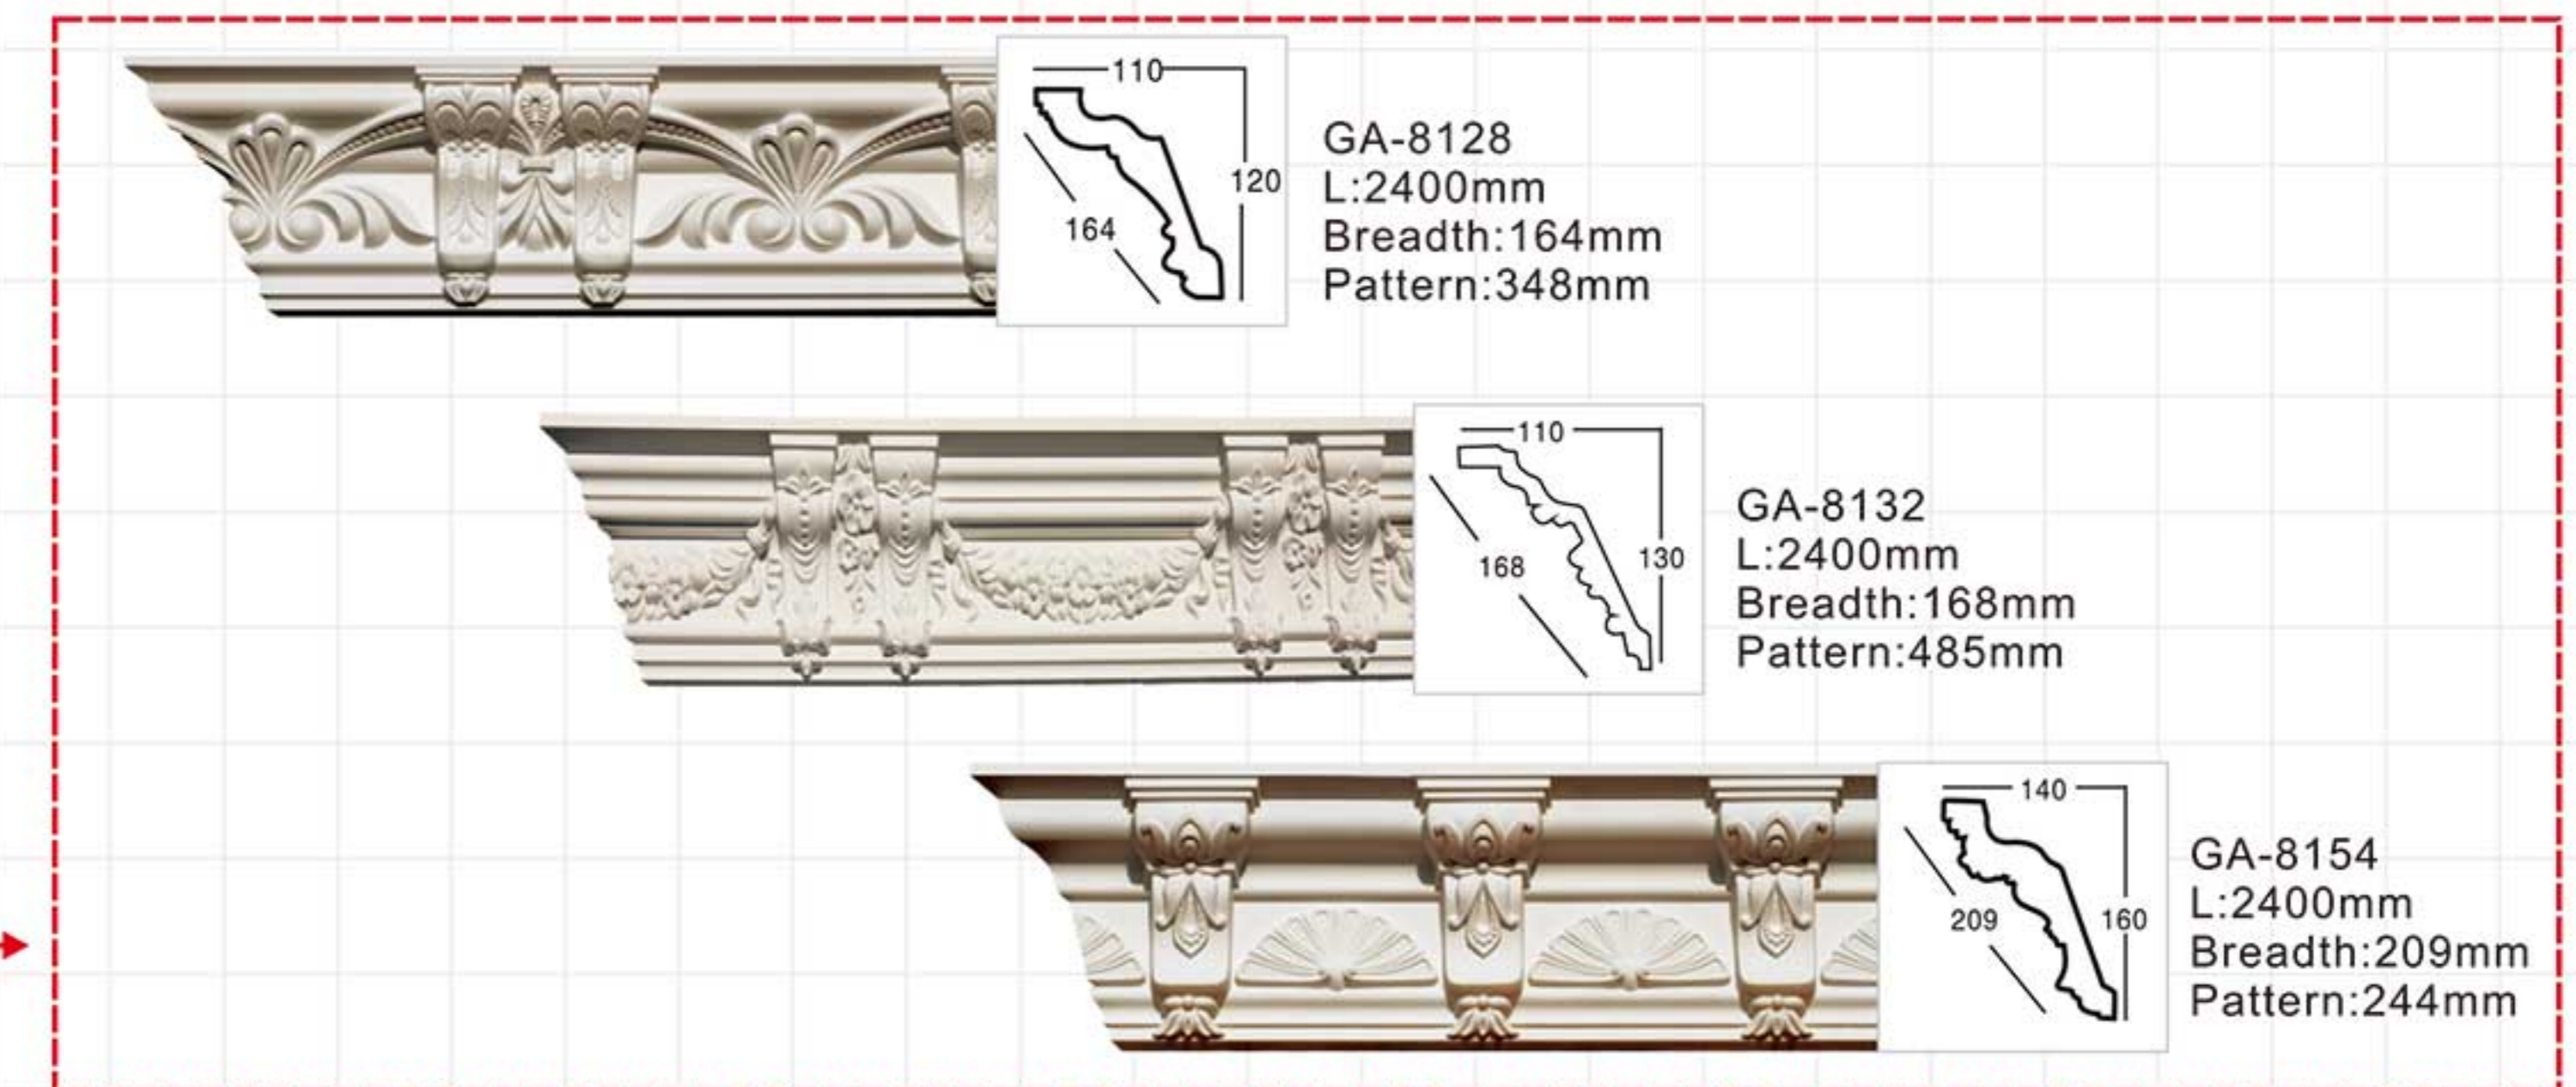

GA-81161
Length□2400mm
Breadth:245mm
Pattern:125mm

Bronze

Color Effect

Color Effect

Color Effect

GA-81170
Length□2400mm
Breadth:498mm
Pattern:244mm

GB-82002
Length□2400mm
Breadth:30mm
Pattern:50mm

GB-82011
Length□2400mm
Breadth:45mm
Pattern:90mm

GA-81143
L:2400mm Breadth:190mm Pattern:135mm

GA-81165
L:2400mm Breadth:270mm Pattern:210mm

118 GA-81110-150
107 GA-81110-110

Also can chose the items which are similar

GA-881005
L:2400mm Breadth:80mm Pattern:48mm

GA-881042
L:2400mm Breadth:95mm Pattern:48mm

GA-881054
L:2400mm Breadth:110mm Pattern:41mm

Carving crown mouldings

Carving crown mouldings

Carving crown mouldings

GA-81063
L:2400mm
Breadth:127mm
Pattern:25mm