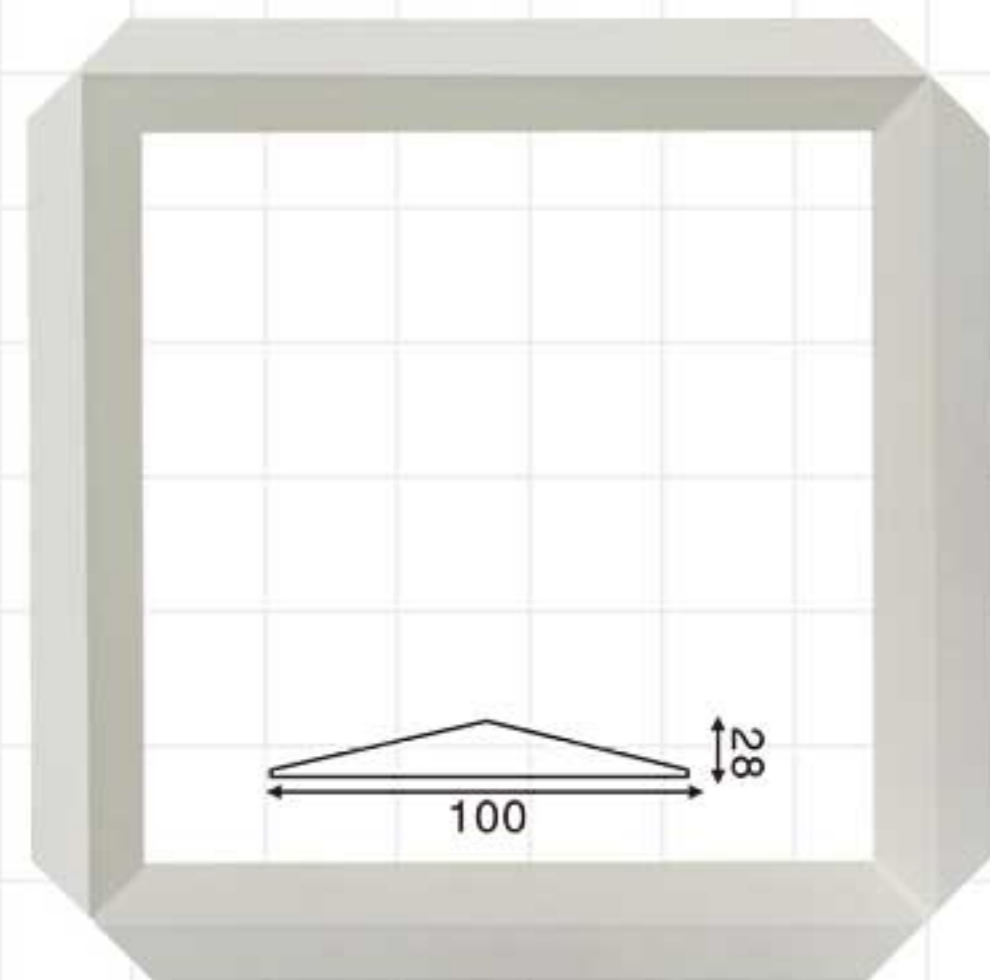

M-7408
D:790x665x65mm

Celing tiles/wall molding

M-7409
D:460x300x15mm

M-7410 D:926x926x50mm
850mm

M-7411 D:850x850x20mm

Celing tiles/wall molding

Celing Medallion

Rounded medallion