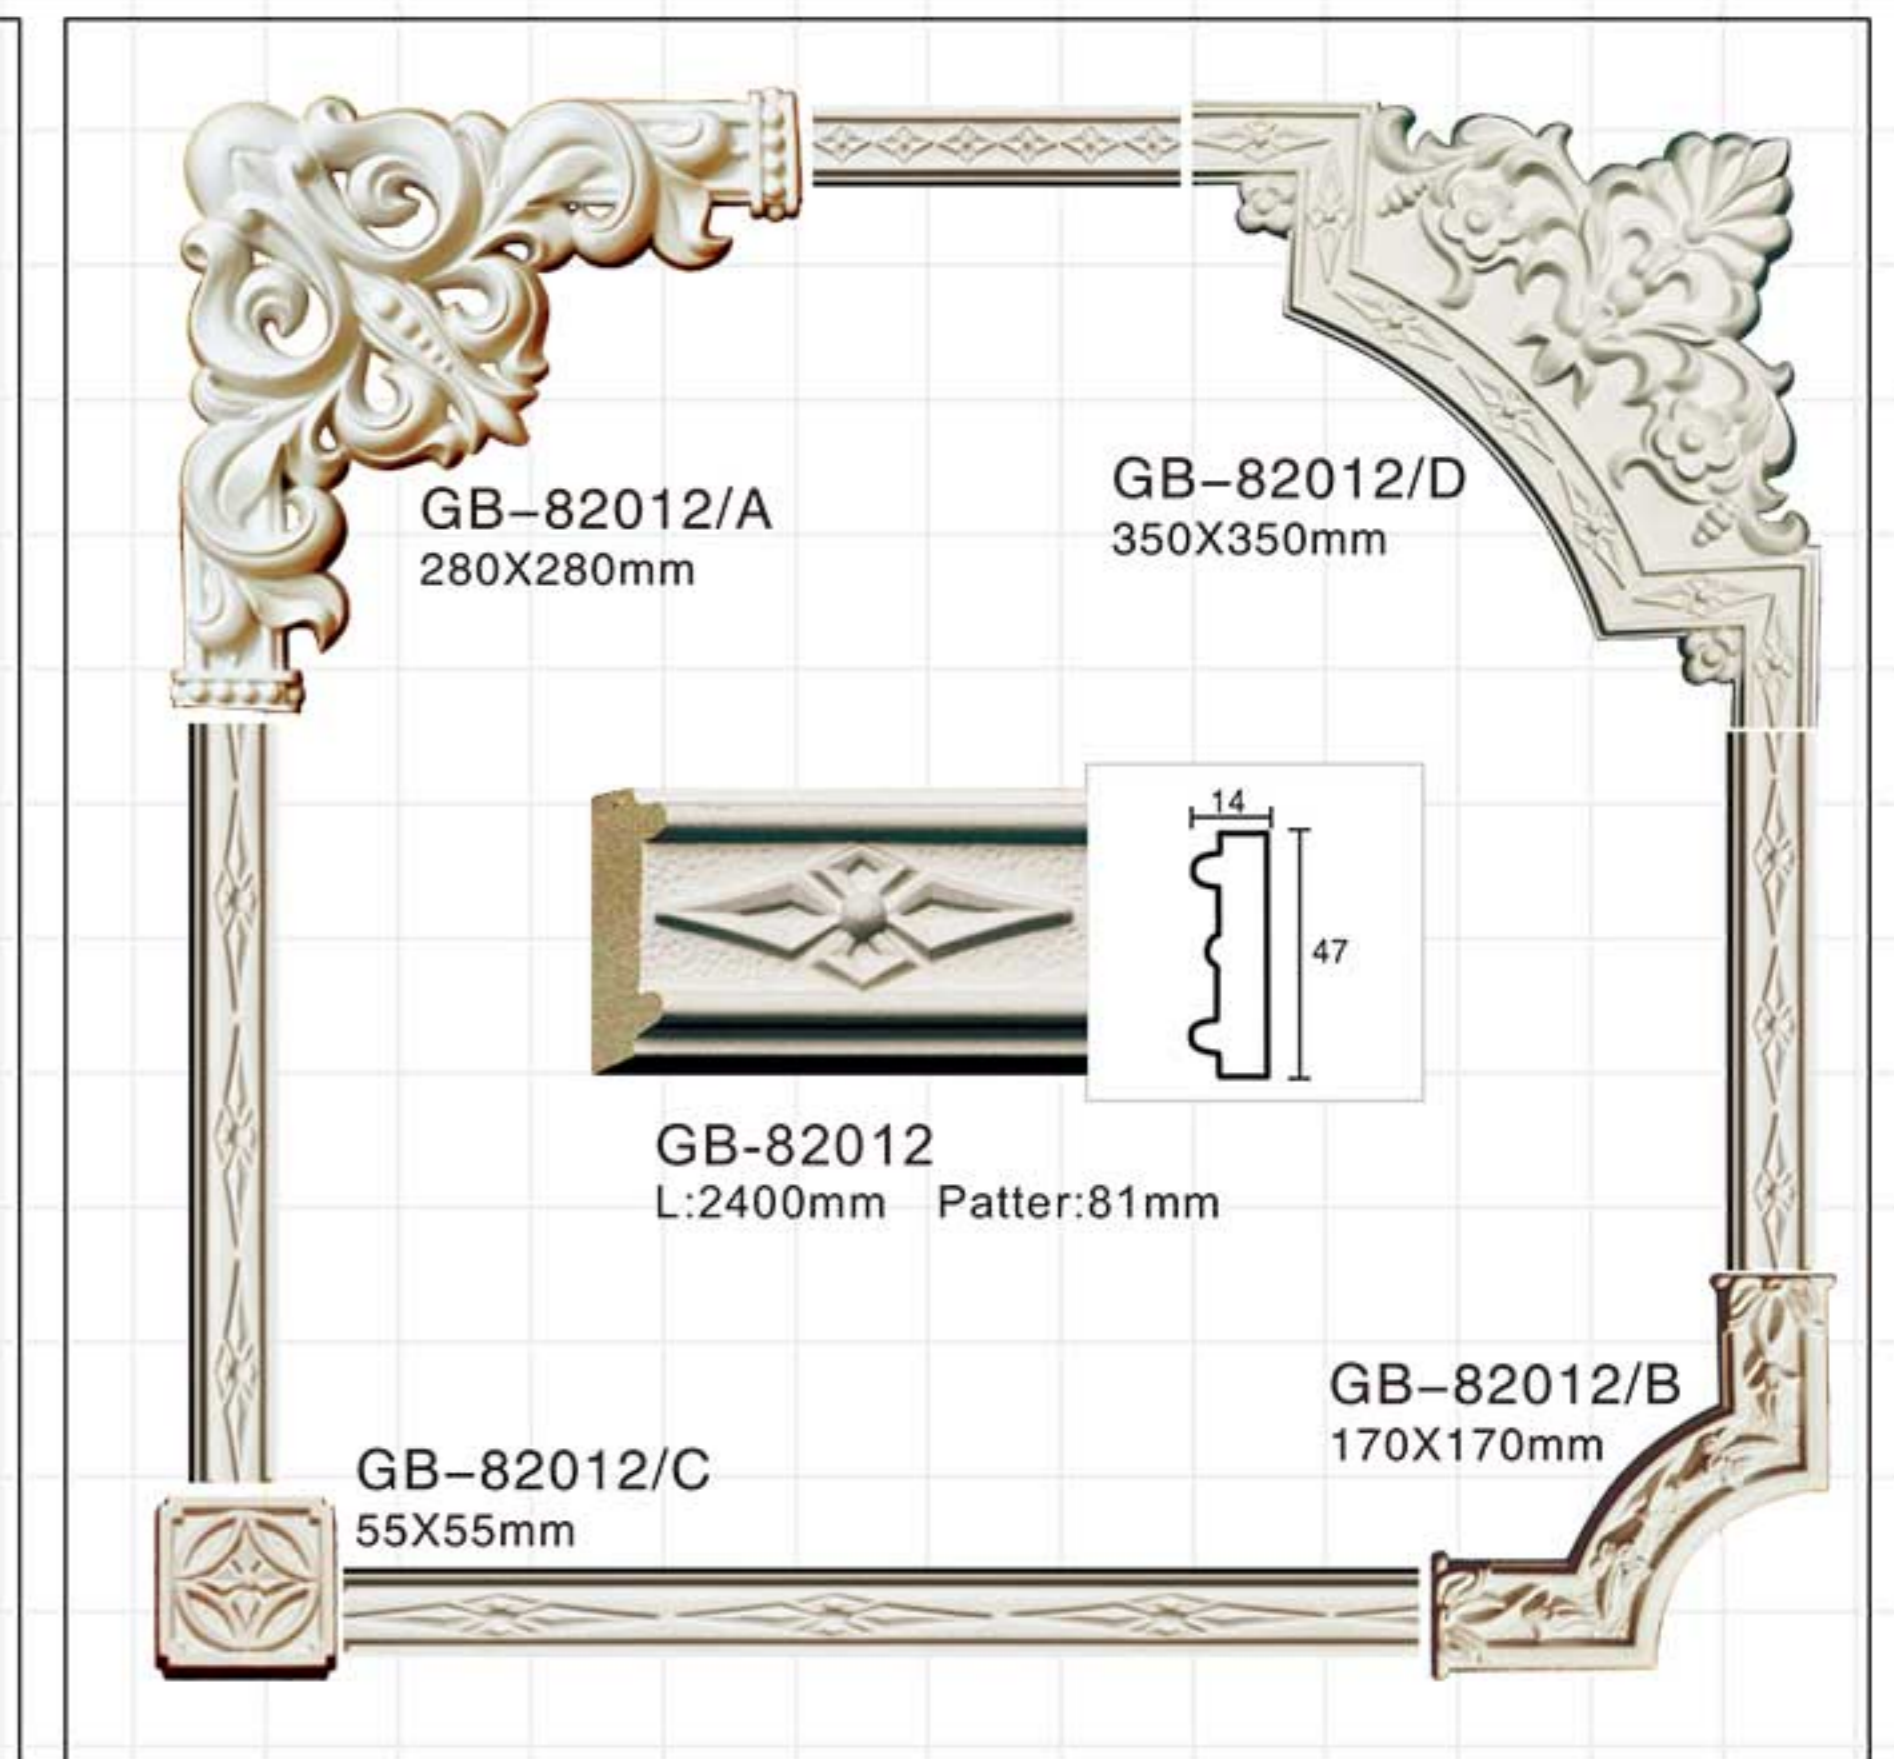

Carving panel mouldings-Corners