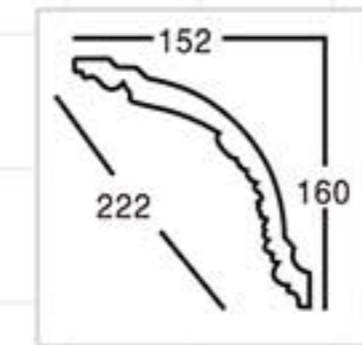

Champagne Gold

GA-81138
Length□2400mm
Breadth:158mm
Pattern:150mm

Antique silver

GA-81139
Length□2400mm
Breadth:200mm
Pattern:240mm

Gold with Silver

GA-81148
Length□2400mm
Breadth:222mm
Pattern:35mm

Coffee

GA-81153
Length□2400mm
Breadth:182mm
Pattern:140mm

Gold

GA-81155
Length□2400mm
Breadth:228mm
Pattern:240mm

Champagne Gold

GA-81156-160
Length□2400mm
Breadth:255mm
Pattern:245mm

Gold with Silver

GA-81158
Length□2400mm
Breadth:222mm
Pattern:480mm

Partial Gold leaf

GA-81161
Length□2400mm
Breadth:245mm
Pattern:125mm

Bronze

Color Effect

Color Effect

Color Effect

GA-81170
Length□2400mm
Breadth:498mm
Pattern:244mm

GB-82002
Length□2400mm
Breadth:30mm
Pattern:50mm

GB-82011
Length□2400mm
Breadth:45mm
Pattern:90mm

GB-82048
Length□2400mm
Breadth:85mm
Pattern:10mm

GB-82094
Length□2400mm
Breadth:84mm
Pattern:240mm

GB-82052-88
Length□2400mm
Breadth:87mm
Pattern:200mm

GB-82060
Length□2400mm
Breadth:98mm
Pattern:34mm

GB-82064
Length□2400mm
Breadth:100mm
Pattern:120mm