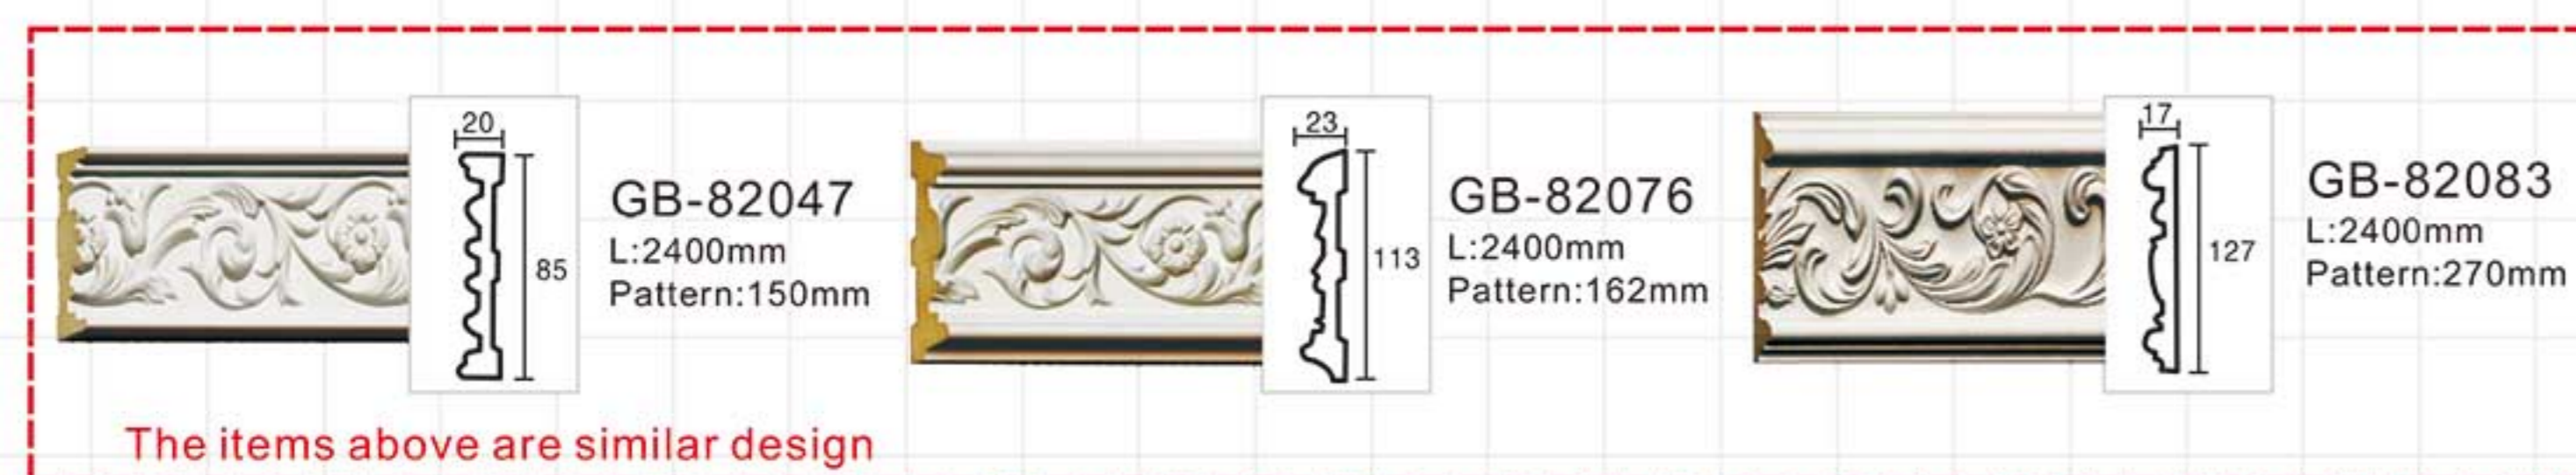

Carving panel mouldings

Carving panel mouldings