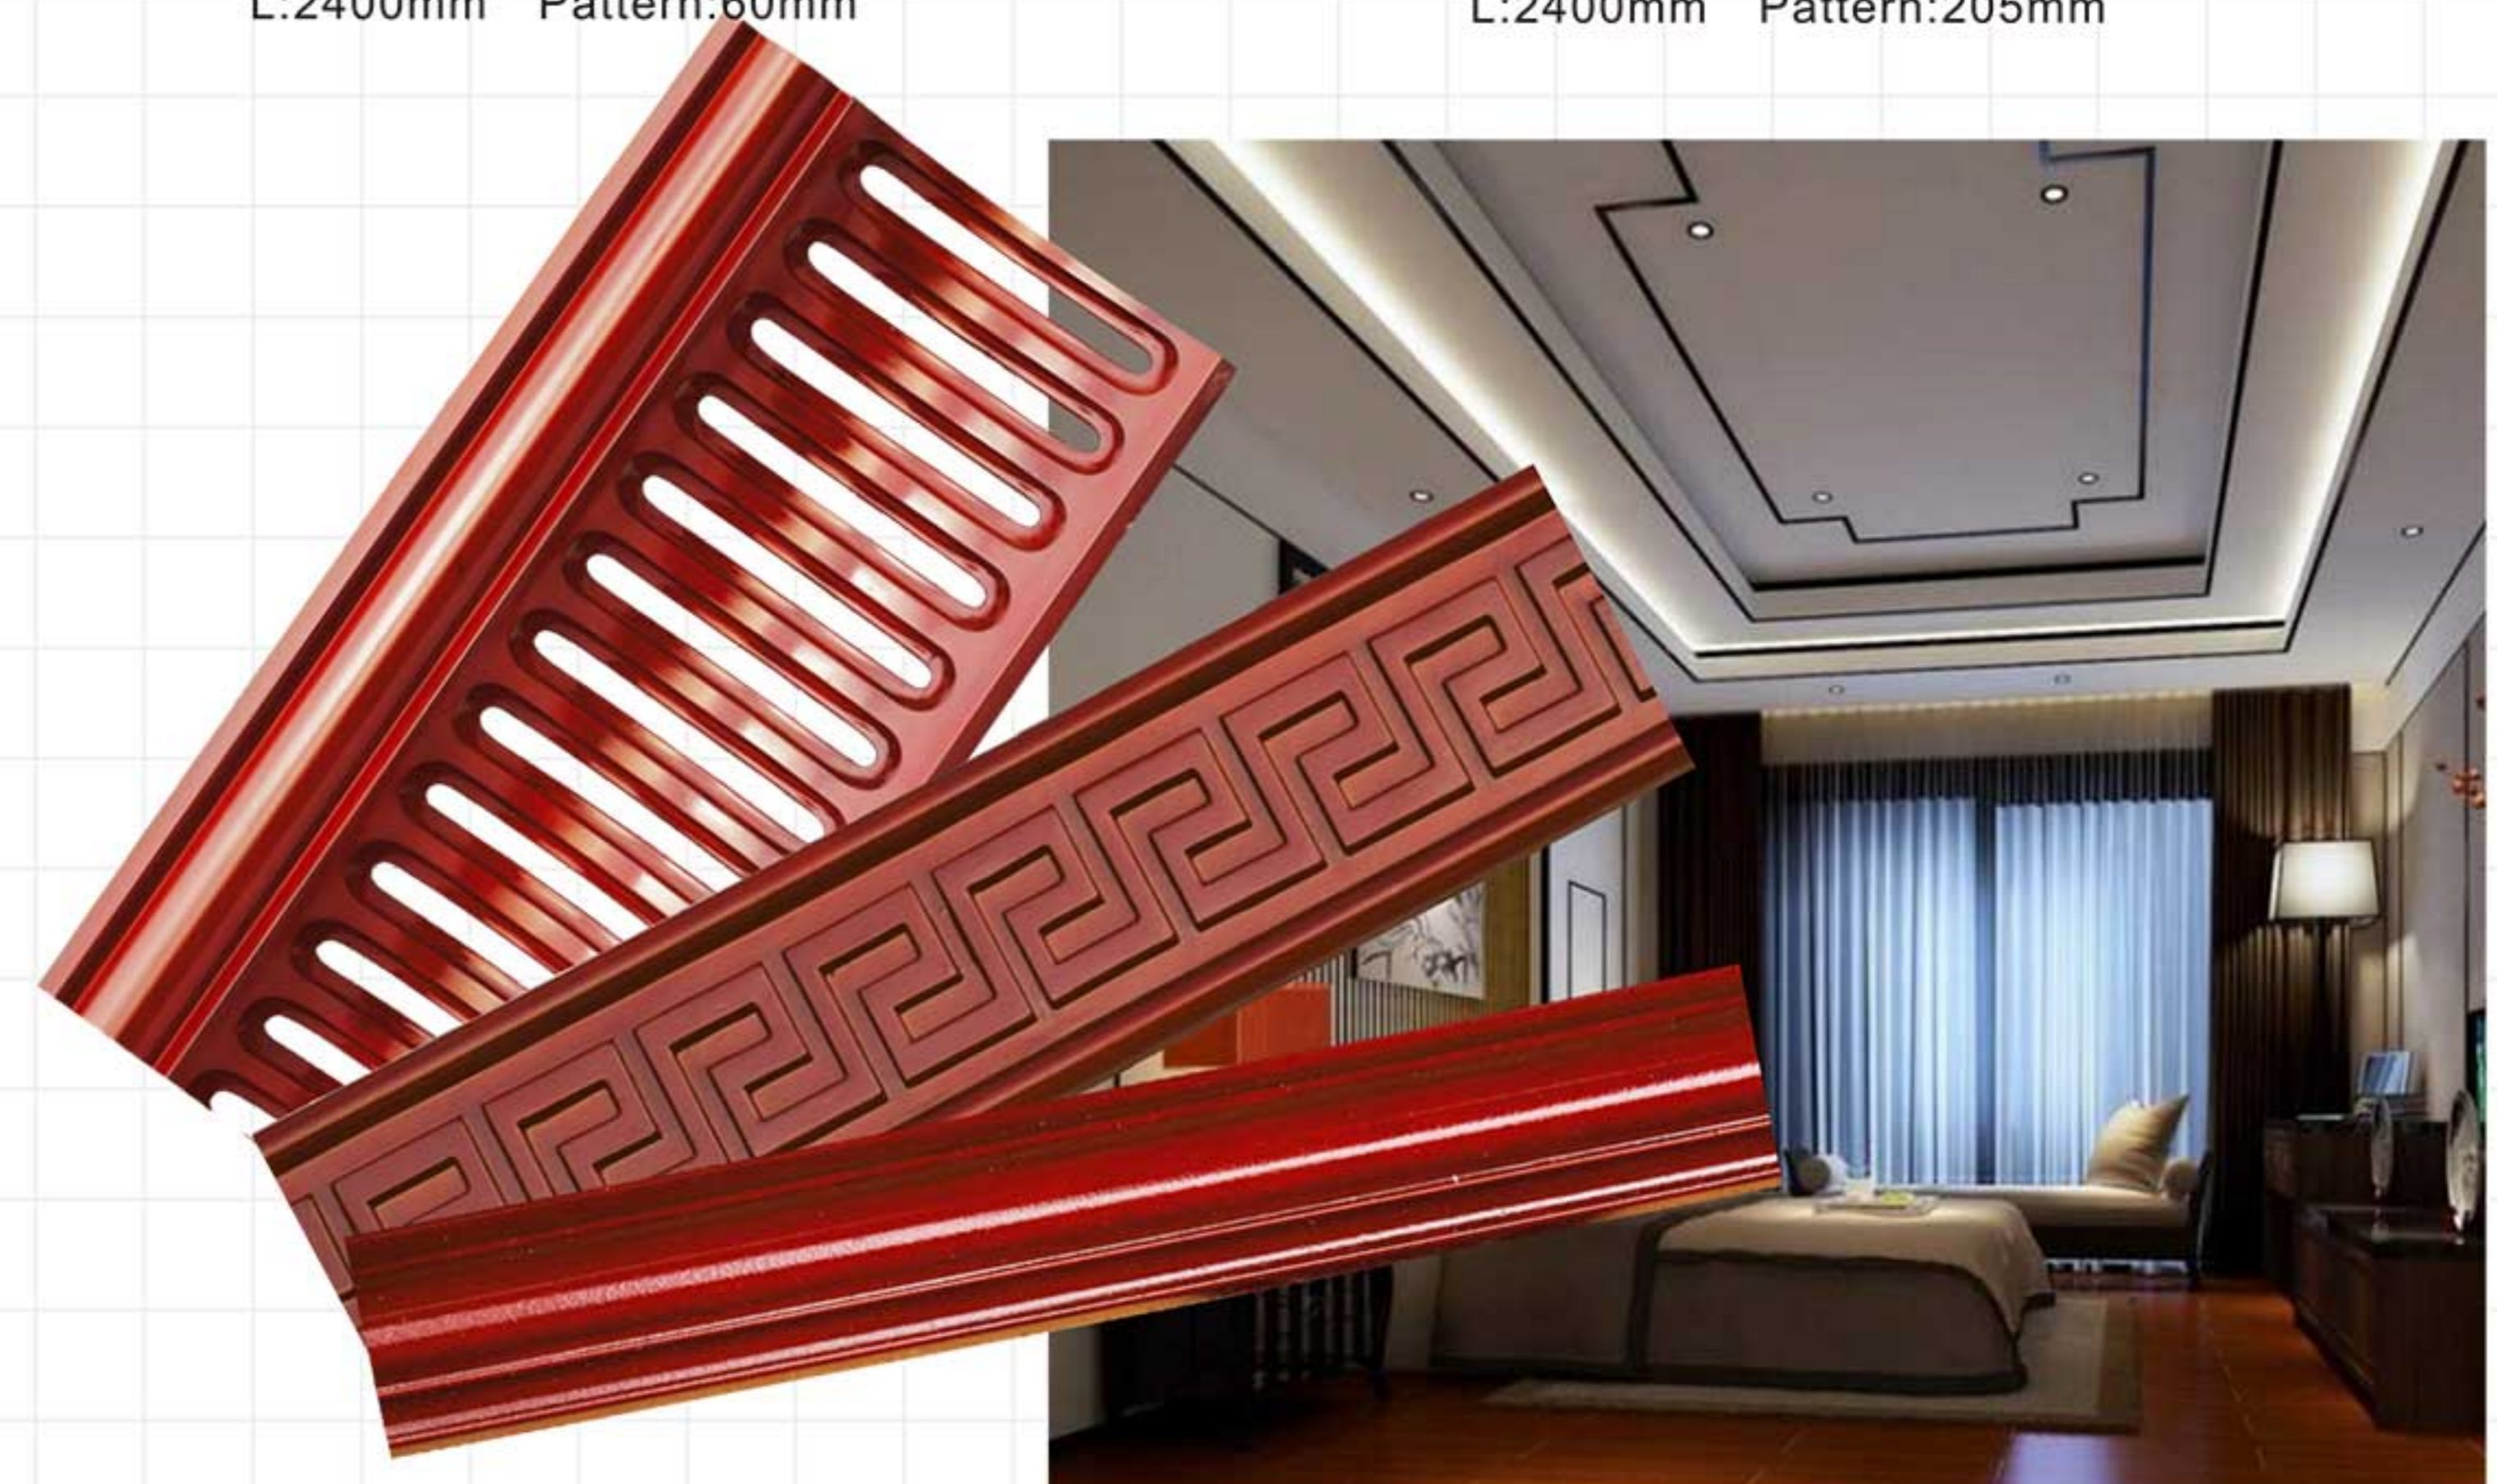

GA-81166
L:2400mm Breadth:283mm Pattern:100mm

GB-82044-80
L:2400mm Pattern:60mm

GB-82073
L:2400mm Pattern:205mm

GA-81171
L:2100mm
Breadth:403mm
Pattern:60mm

GA-81171
L:2100mm
Breadth:525mm
Pattern:60mm

Chinese connise style series