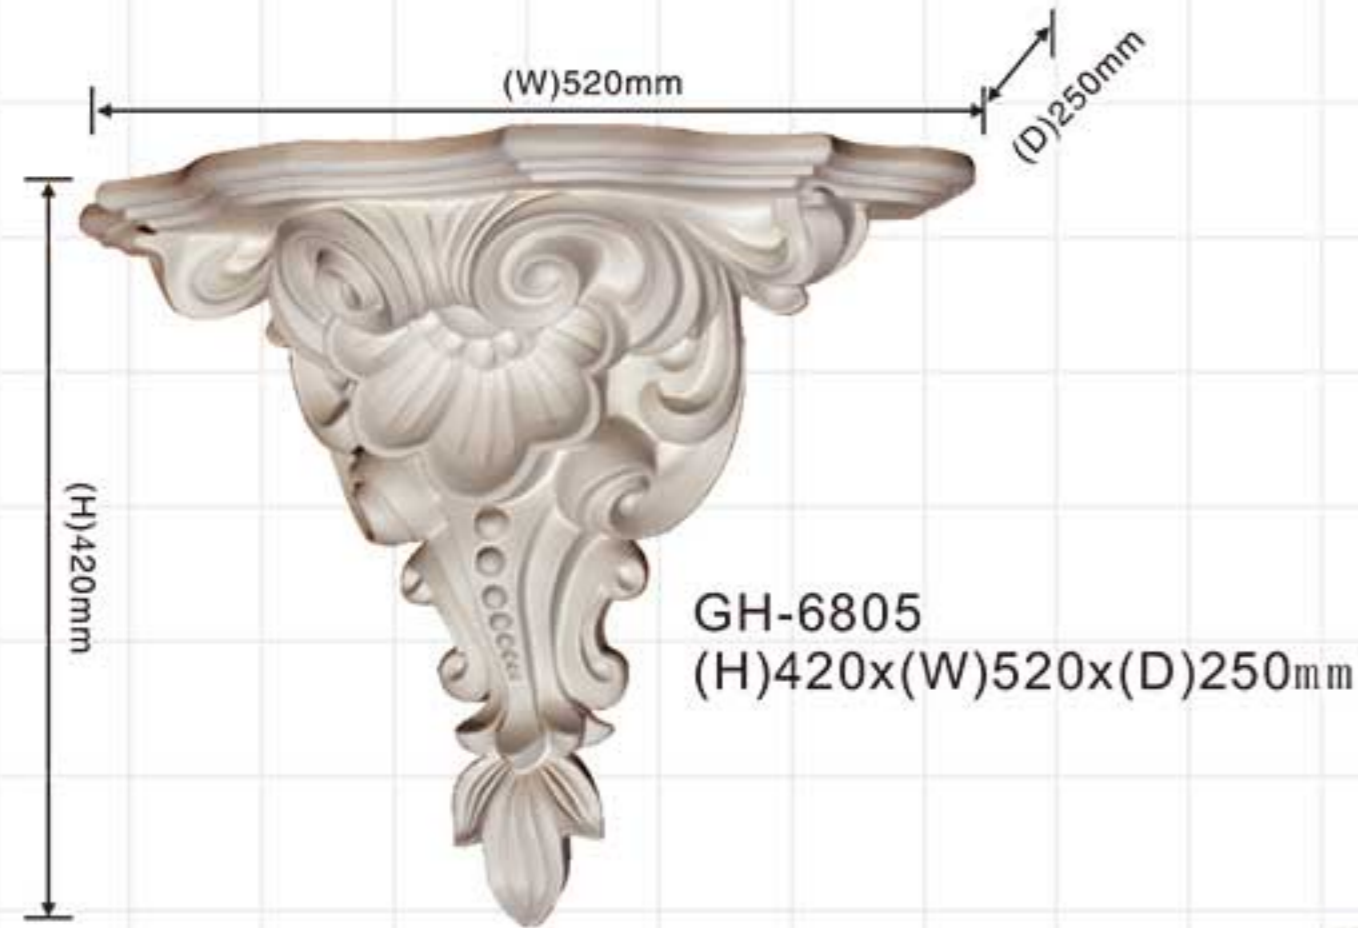

M-7306
D=ø605x605mm
d=ø490x490mm
MD=ø30-160mm
H=90mm

M-7309
D=ø605x605mm
d=ø490x490mm
MD=ø40mm
H=90mm

M-7309
D=1040x1040mm
MD=ø200mm
H=65mm

M-7307
D=610x1210mm
d=457x985mm
H=90mm

Ceiling domes

M-7310
D=ø605x605mm
d=ø520x520mm
MD=ø35mm
H=90mm

M-7310
D=ø605x605mm
d=ø500x500mm
MD=ø35mm
H=90mm

M-7312
D=ø605x605mm
d=ø480x480mm
MD=ø210mm
H=75mm

M-7313
D=ø605x605mm
d=ø480x480mm
MD=ø210mm
H=65mm

Fireplace/niches/shelvings

Size Marking: HxWxD

Fireplace/niches/shelvings

GH-6805
(H)420x(W)520x(D)250mm

GH-6804
(H)390x(W)370x(D)180mm

GH-6803
(H)390x(W)370x(D)180mm

GH-6801
A:550mm B:540mm
C:390mm D:830mm
E:1078mm F:180mm
G:270mm H:135mm
L:698mm

850mm

1645mm

Size Marking: HxWxD

GH-6802
A:395mm B:380mm
C:230mm D:524mm
E:801mm F:184mm
G:188mm H:58mm

GH-6800
A:735mm F:82mm
B:788mm G:175mm
C:580mm H:160mm
D:1250mm L:850mm
E:1645mm

Fireplace/niches/shelvings

Fireplace/niches/shelvings