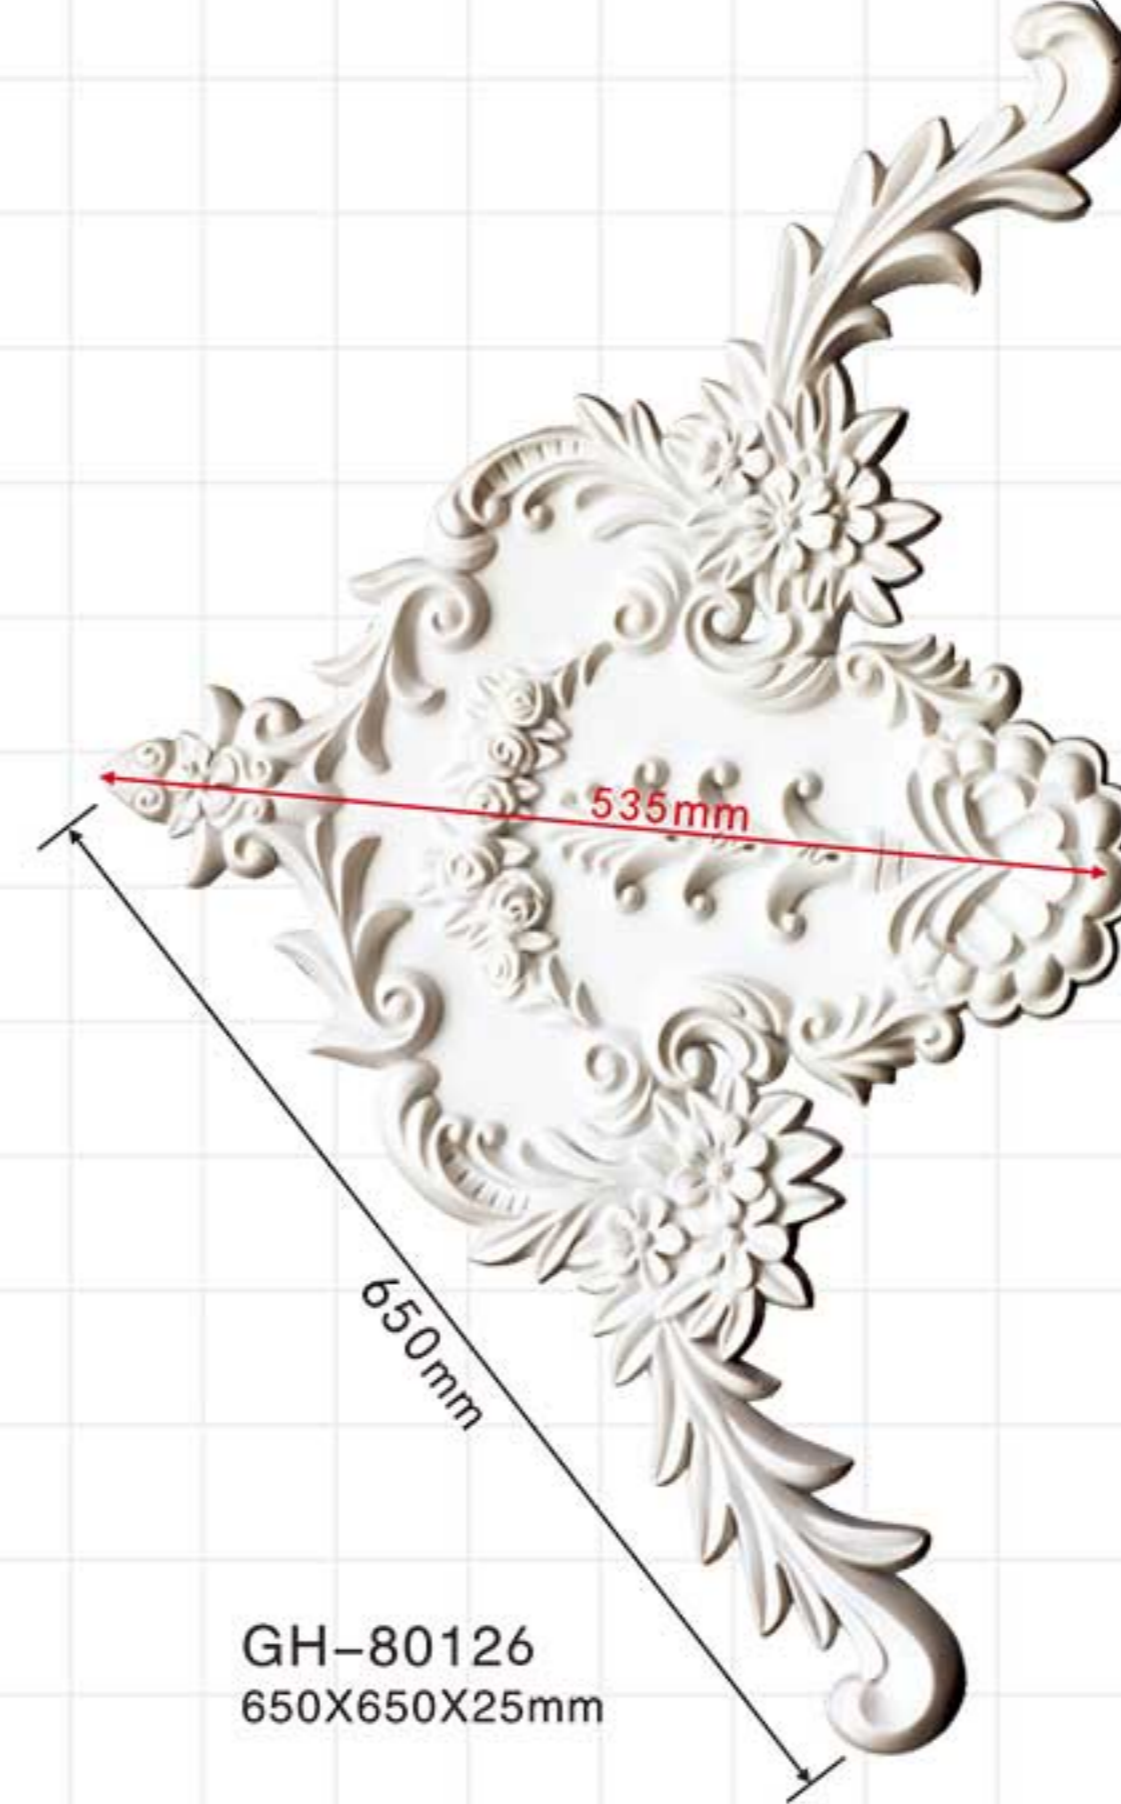

GH-80125

Ornaments

GH-80121 660X660X25mm

GH-80125 630X630X40mm

GH-80126 650X650X25mm

GH-80234 600x600x37mm

GH-80233 350x350x37mm

Ornaments

Ornaments

Wall boards

Wall boards

Wall boards

Size Marking: HxWxD

GS-9101
802x385x32mm

GS-9101 (Bronze)

GS-9103
1056x360x30mm

GS-9103 (Off white)

GS-9102
255x385x32mm

GS-9102 (Bronze)

GS-9104
360x360x30mm

GS-9104 (Off white)

Wall boards

Wall boards

Size Marking: HxWxD