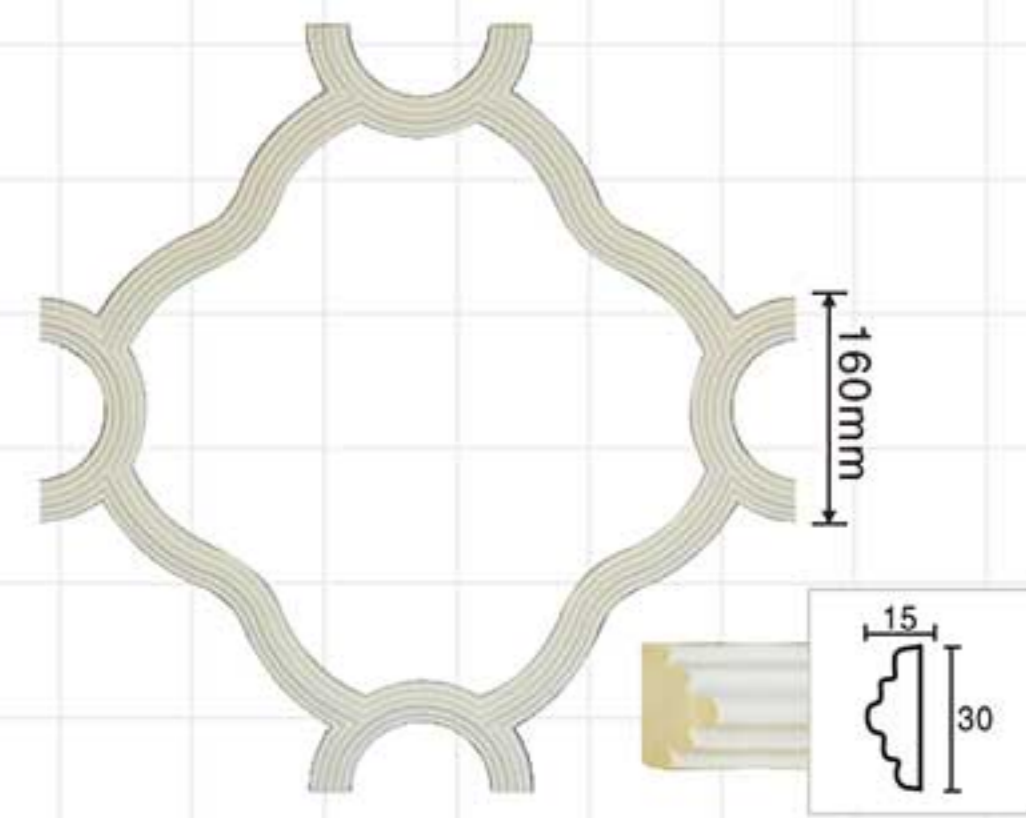

M-7407
D:550x550x15mm