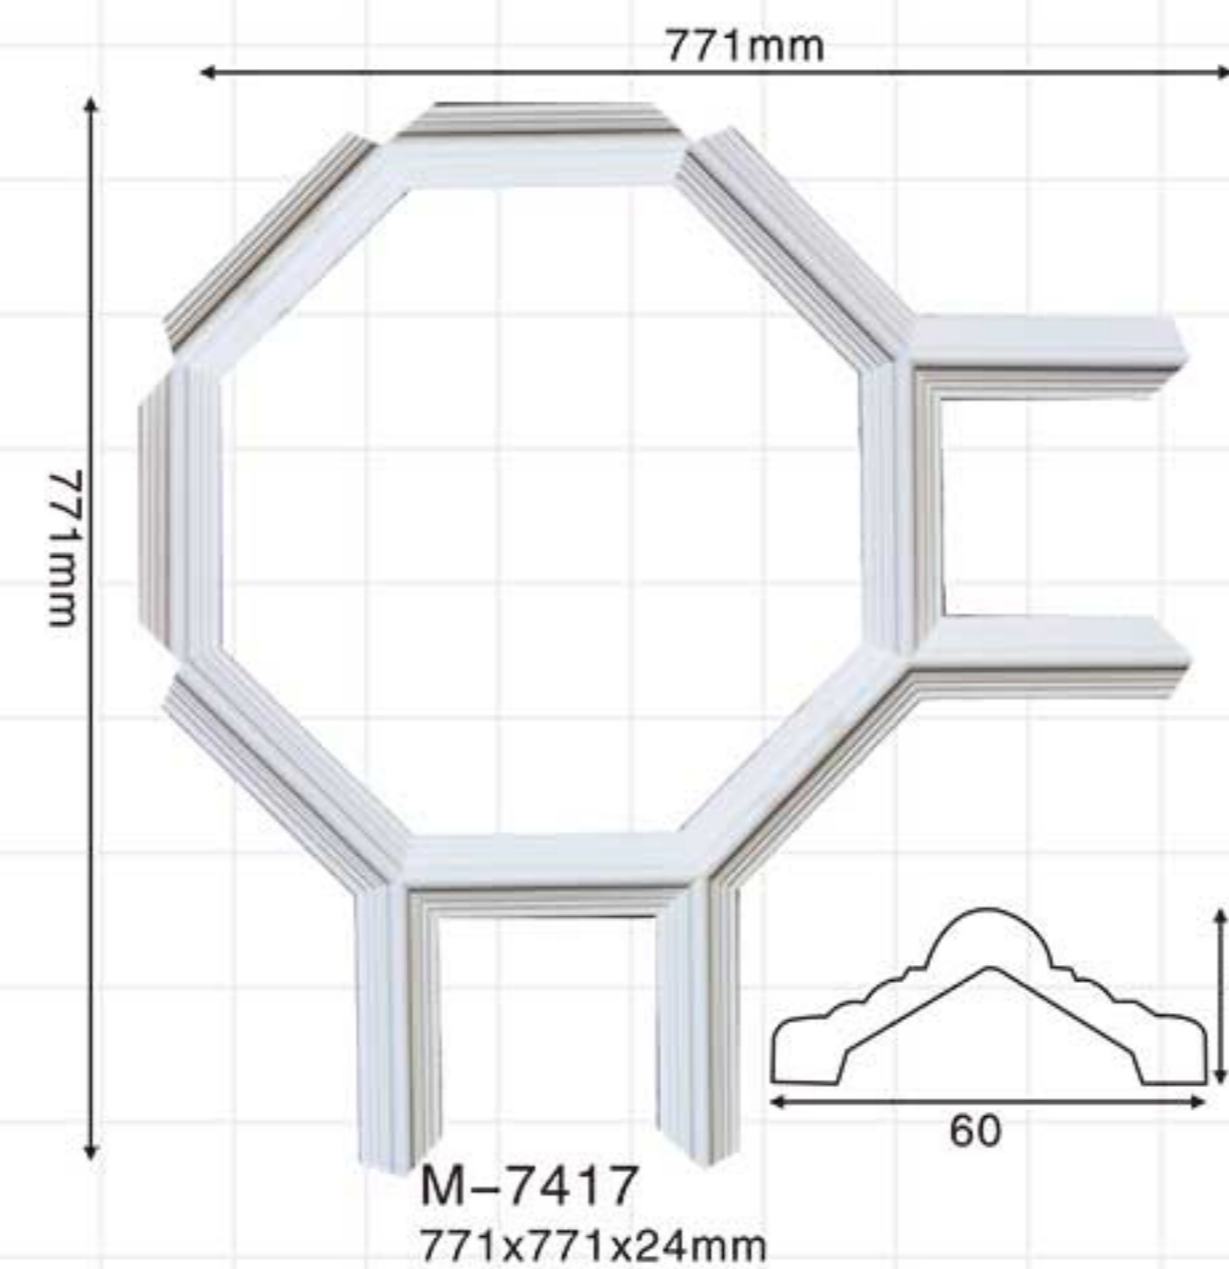

Celing tiles/wall molding

Leading brand Leading innovation

Celing tiles/wall molding

Jointless joint combination of mate and female

Celing tiles/wall molding

M-7401
D:400x400x20mm

M-7402
D:600x600x20mm

M-7405
D:450x450x20mm