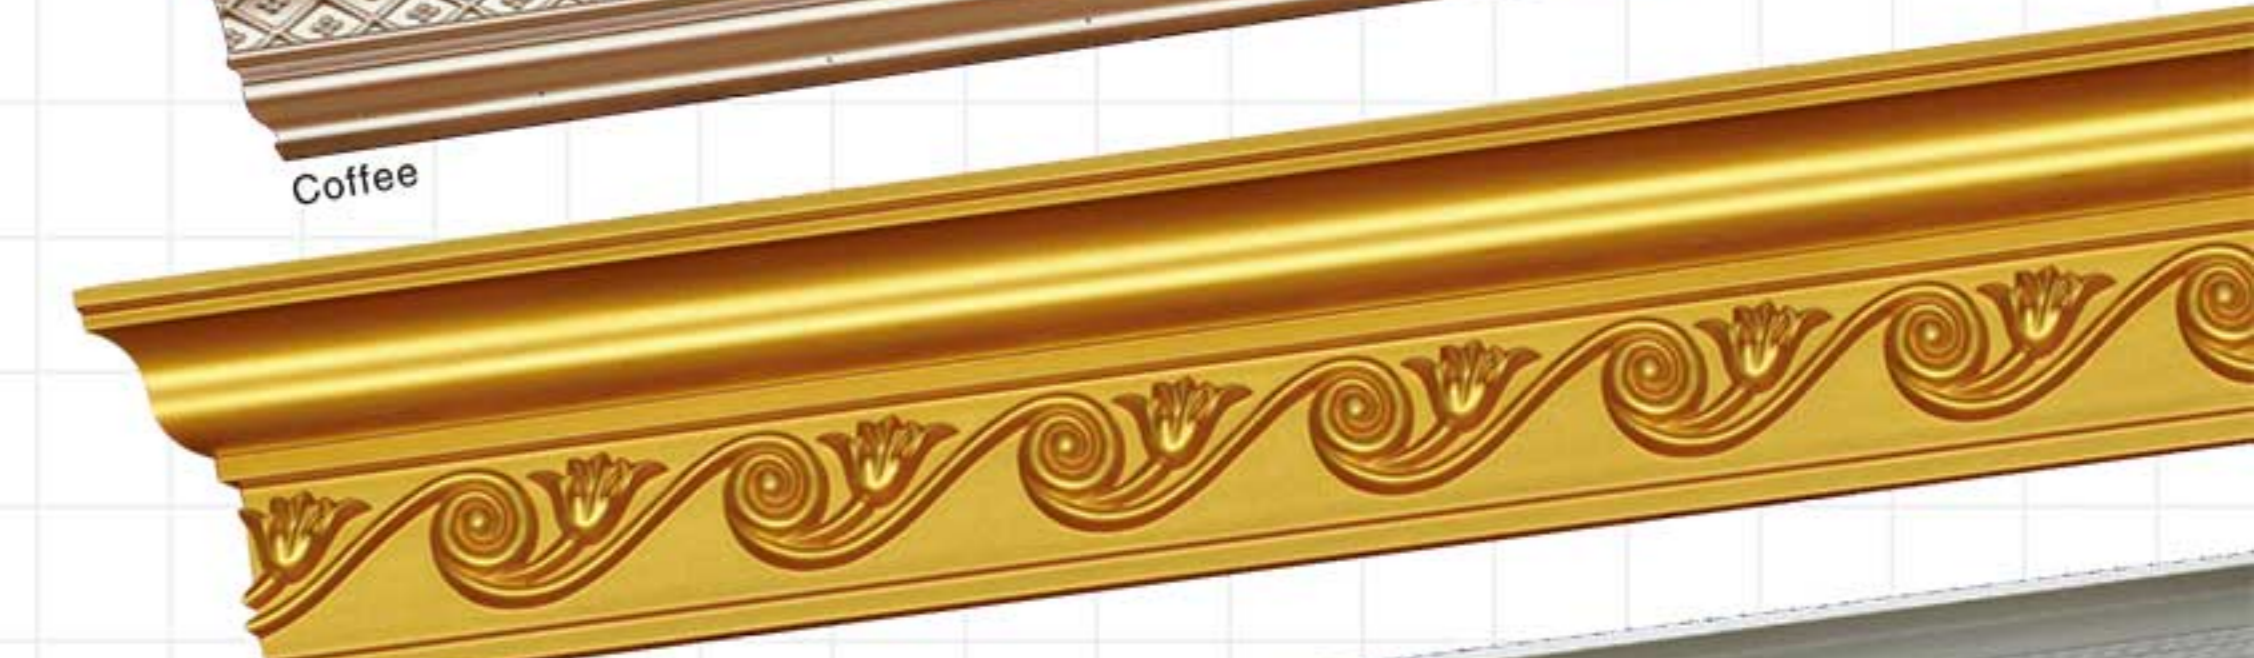

Champagne Gold

GA-81138
Length□2400mm
Breadth:158mm
Pattern:150mm

Antique silver

GA-81139
Length□2400mm
Breadth:200mm
Pattern:240mm

Gold with Silver

GA-81148
Length□2400mm
Breadth:222mm
Pattern:35mm

Coffee

GA-81153
Length□2400mm
Breadth:182mm
Pattern:140mm

Gold

GA-81155
Length□2400mm
Breadth:228mm
Pattern:240mm

Champagne Gold

GA-81156-160
Length□2400mm
Breadth:255mm
Pattern:245mm

Gold with Silver

GA-81158
Length□2400mm
Breadth:222mm
Pattern:480mm

Partial Gold leaf