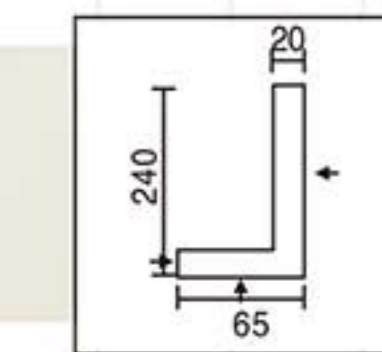

Modern concise style