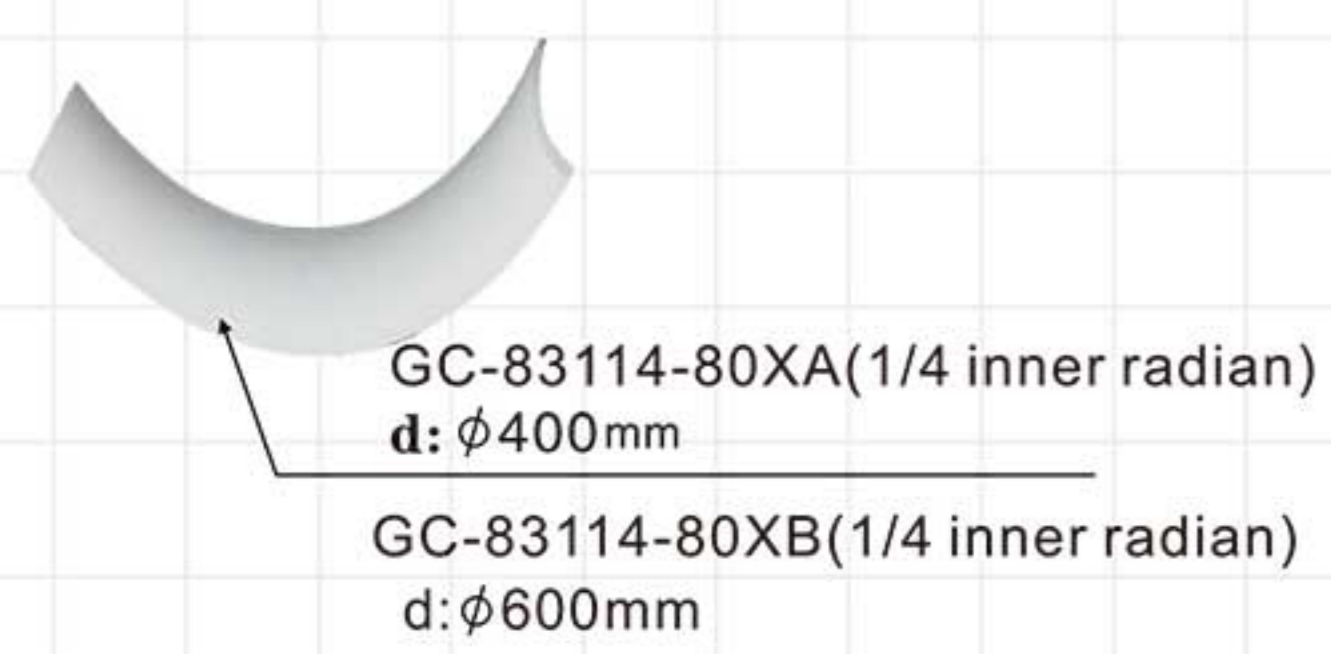

GA-81039-80 Gold with Silver
 Breadth:114mm
 Pattern:200mm
 Length□2400mm

GA-81039-80 Off white
 Breadth:114mm
 Pattern:200mm
 Length□2400mm

Color Effect

Color Effect

GA-81088-100 Gold with Silver
 Breadth:133mm
 Pattern:100mm
 Length□2400mm

GA-81088-100 Off white
 Breadth:133mm
 Pattern:100mm
 Length□2400mm

Color Effect

GA-81004
Length □ 2400mm
Breadth: 79mm
Pattern: 10mm

GA-81009
Length □ 2400mm
Breadth: 113mm
Pattern: 485mm

GA-81037-80
Length □ 2400mm
Breadth: 109mm
Pattern: 120mm

GA-81038
Length □ 2400mm
Breadth: 114mm
Pattern: 200mm

GA-81038
Length □ 2400mm
Breadth: 114mm
Pattern: 200mm

GA-81040-85
Length □ 2400mm
Breadth: 117mm
Pattern: 122mm

GA-81043
Length □ 2400mm
Breadth: 100mm
Pattern: 143mm

GC-83056-100 L:2400mm Breadth:142mm

GC-83114-80 L:2400mm Breadth:113mm

GC-83114 L:2400mm Breadth:170mm

GC-83063 L:2400mm Breadth:142mm

GC-83092 L:2400mm Breadth:240mm

GC-83081 L:2400mm Breadth:187mm

GC-83102 L:2400mm Breadth:205mm