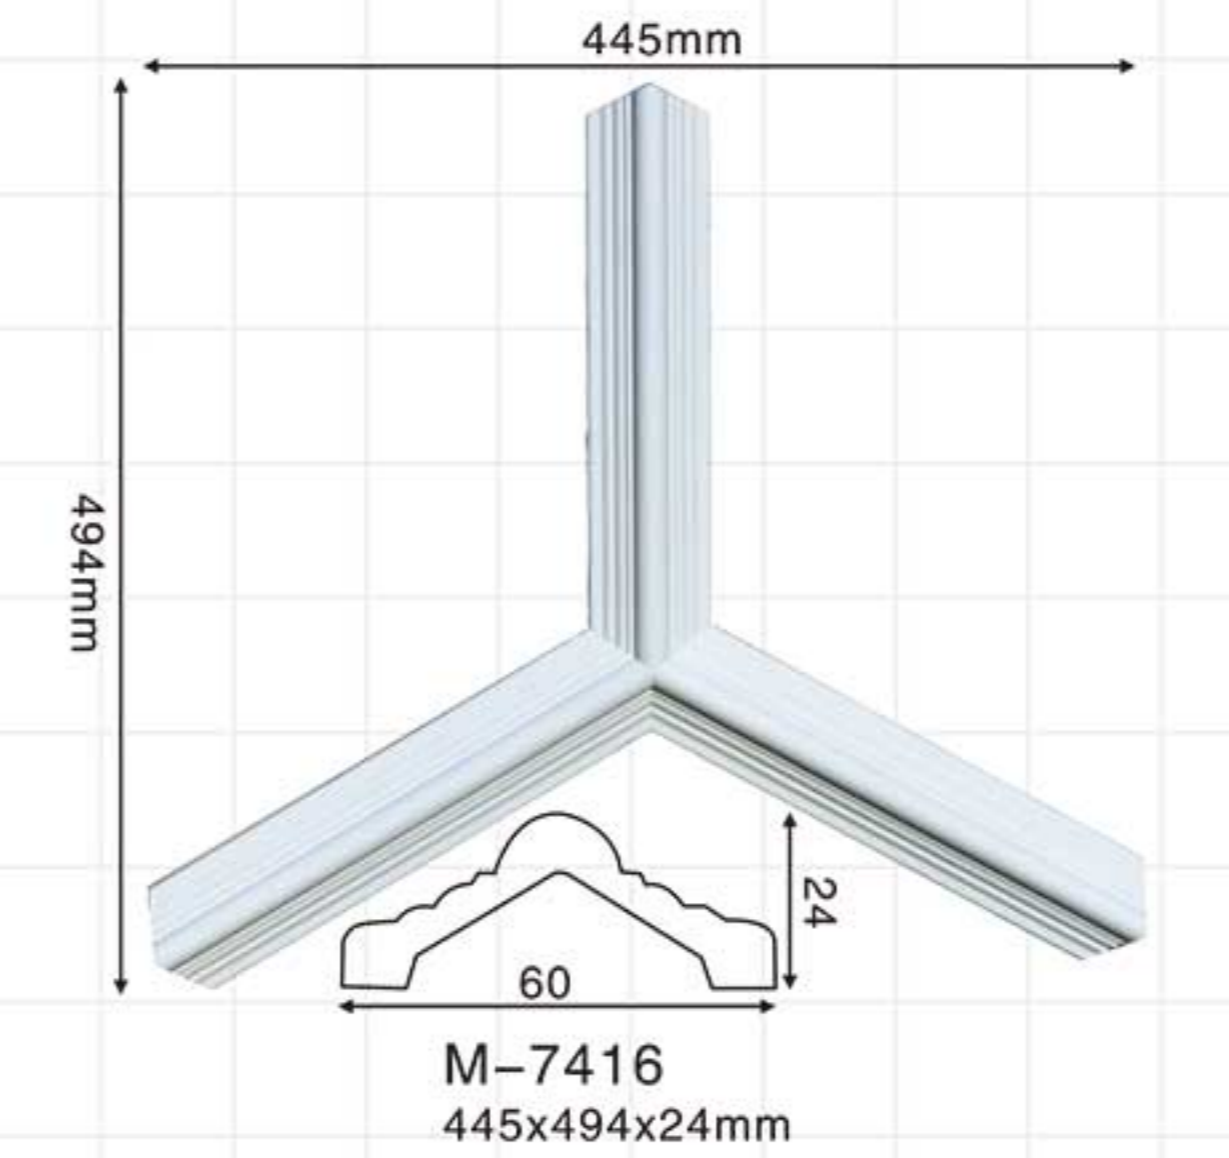

Celing tiles/wall molding

Leading brand Leading innovation

Celing tiles/wall molding

Jointless joint combination of mate and female

Celing tiles/wall molding

M-7401
D:400x400x20mm

M-7402
D:600x600x20mm

M-7405
D:450x450x20mm