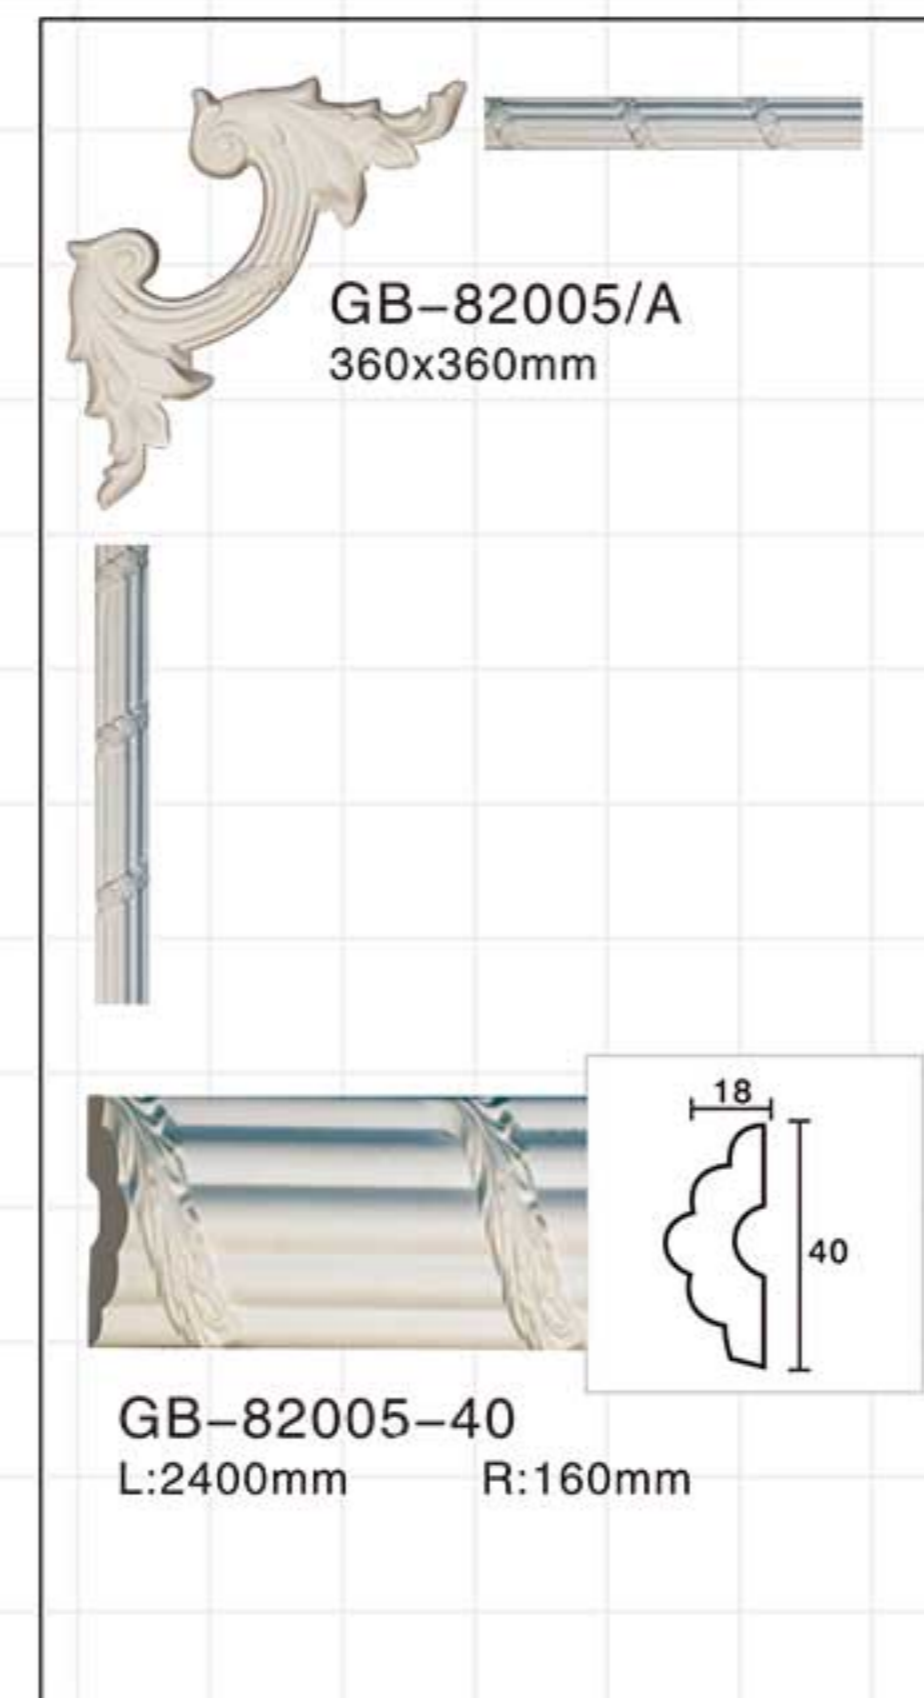

Carving panel mouldings-Corners