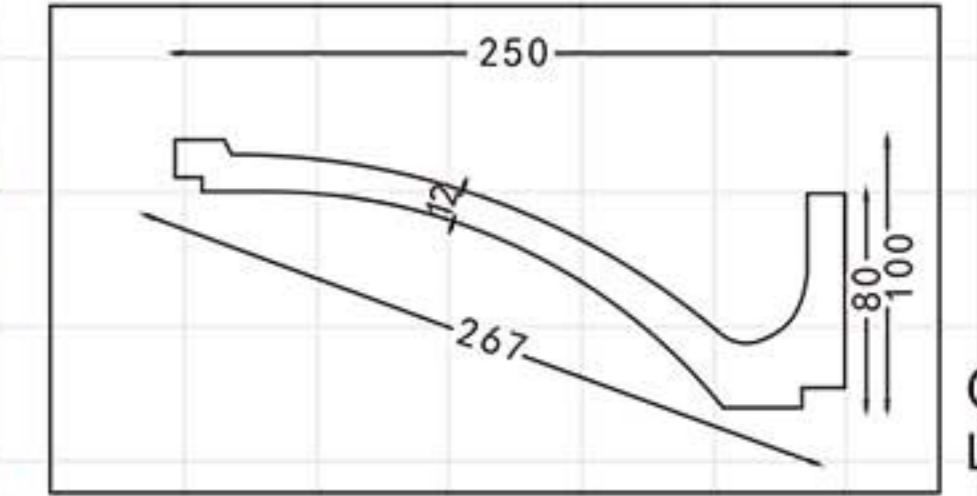

Modern concise style