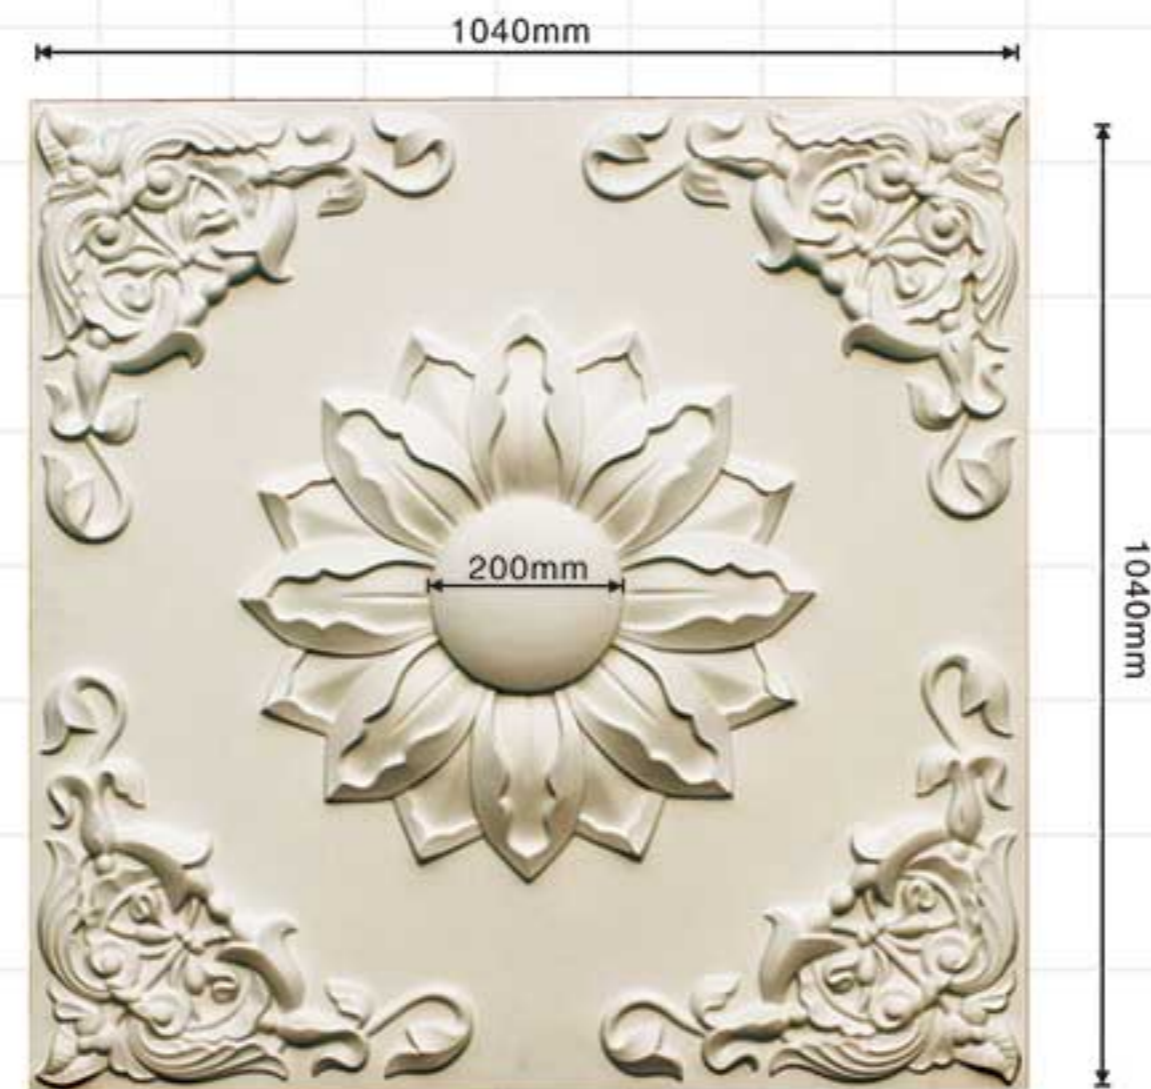

M-7513
D=ø790x545mm
MD=ø10mm

Ceiling domes

Ceiling domes

Ceiling domes

M-7204
D=ø890mm
MD=ø710mm
H = 170mm

M-7205
D=ø1370mm
MD=ø1200mm
H = 270mm

M-7206
D=ø1200mm
MD=ø1000mm
H = 275mm

M-7207
D=ø930mm
MD=ø850mm
H = 150mm

M-7209
D=ø1450mm
MD=ø1250mm
H = 260mm

M-7208
D=ø1130mm
MD=ø950mm
H = 250mm

Ceiling domes

Ceiling domes

M-7211-3
M-7212-3

M-7211-4
M-7212-4

M-7211-1
M-7212-1

M-7211-2
M-7212-2

M-7302
 D=ø605x605mm
 d =ø495x495mm
 MD=100mm
 H = 90mm

M-7303
 D=ø605x605mm
 d =ø490x490mm
 MD=ø35mm
 H = 90mm

M-7304
 D=ø605x605mm
 d =ø515x515mm
 MD=ø65mm
 H = 150mm

Ceiling domes

M-7305
D=ø605x605mm
d=ø490x490mm
MD=ø30mm
H=90mm

M-7306
D=ø605x605mm
d=ø490x490mm
MD=ø30-160mm
H=90mm

M-7309
D=ø605x605mm
d=ø490x490mm
MD=ø40mm
H=90mm

M-7309
D=1040x1040mm
MD=ø200mm
H=65mm

M-7307
D=610x1210mm
d=457x985mm
H=90mm

Ceiling domes

M-7310
D=ø605x605mm
d=ø520x520mm
MD=ø35mm
H=90mm