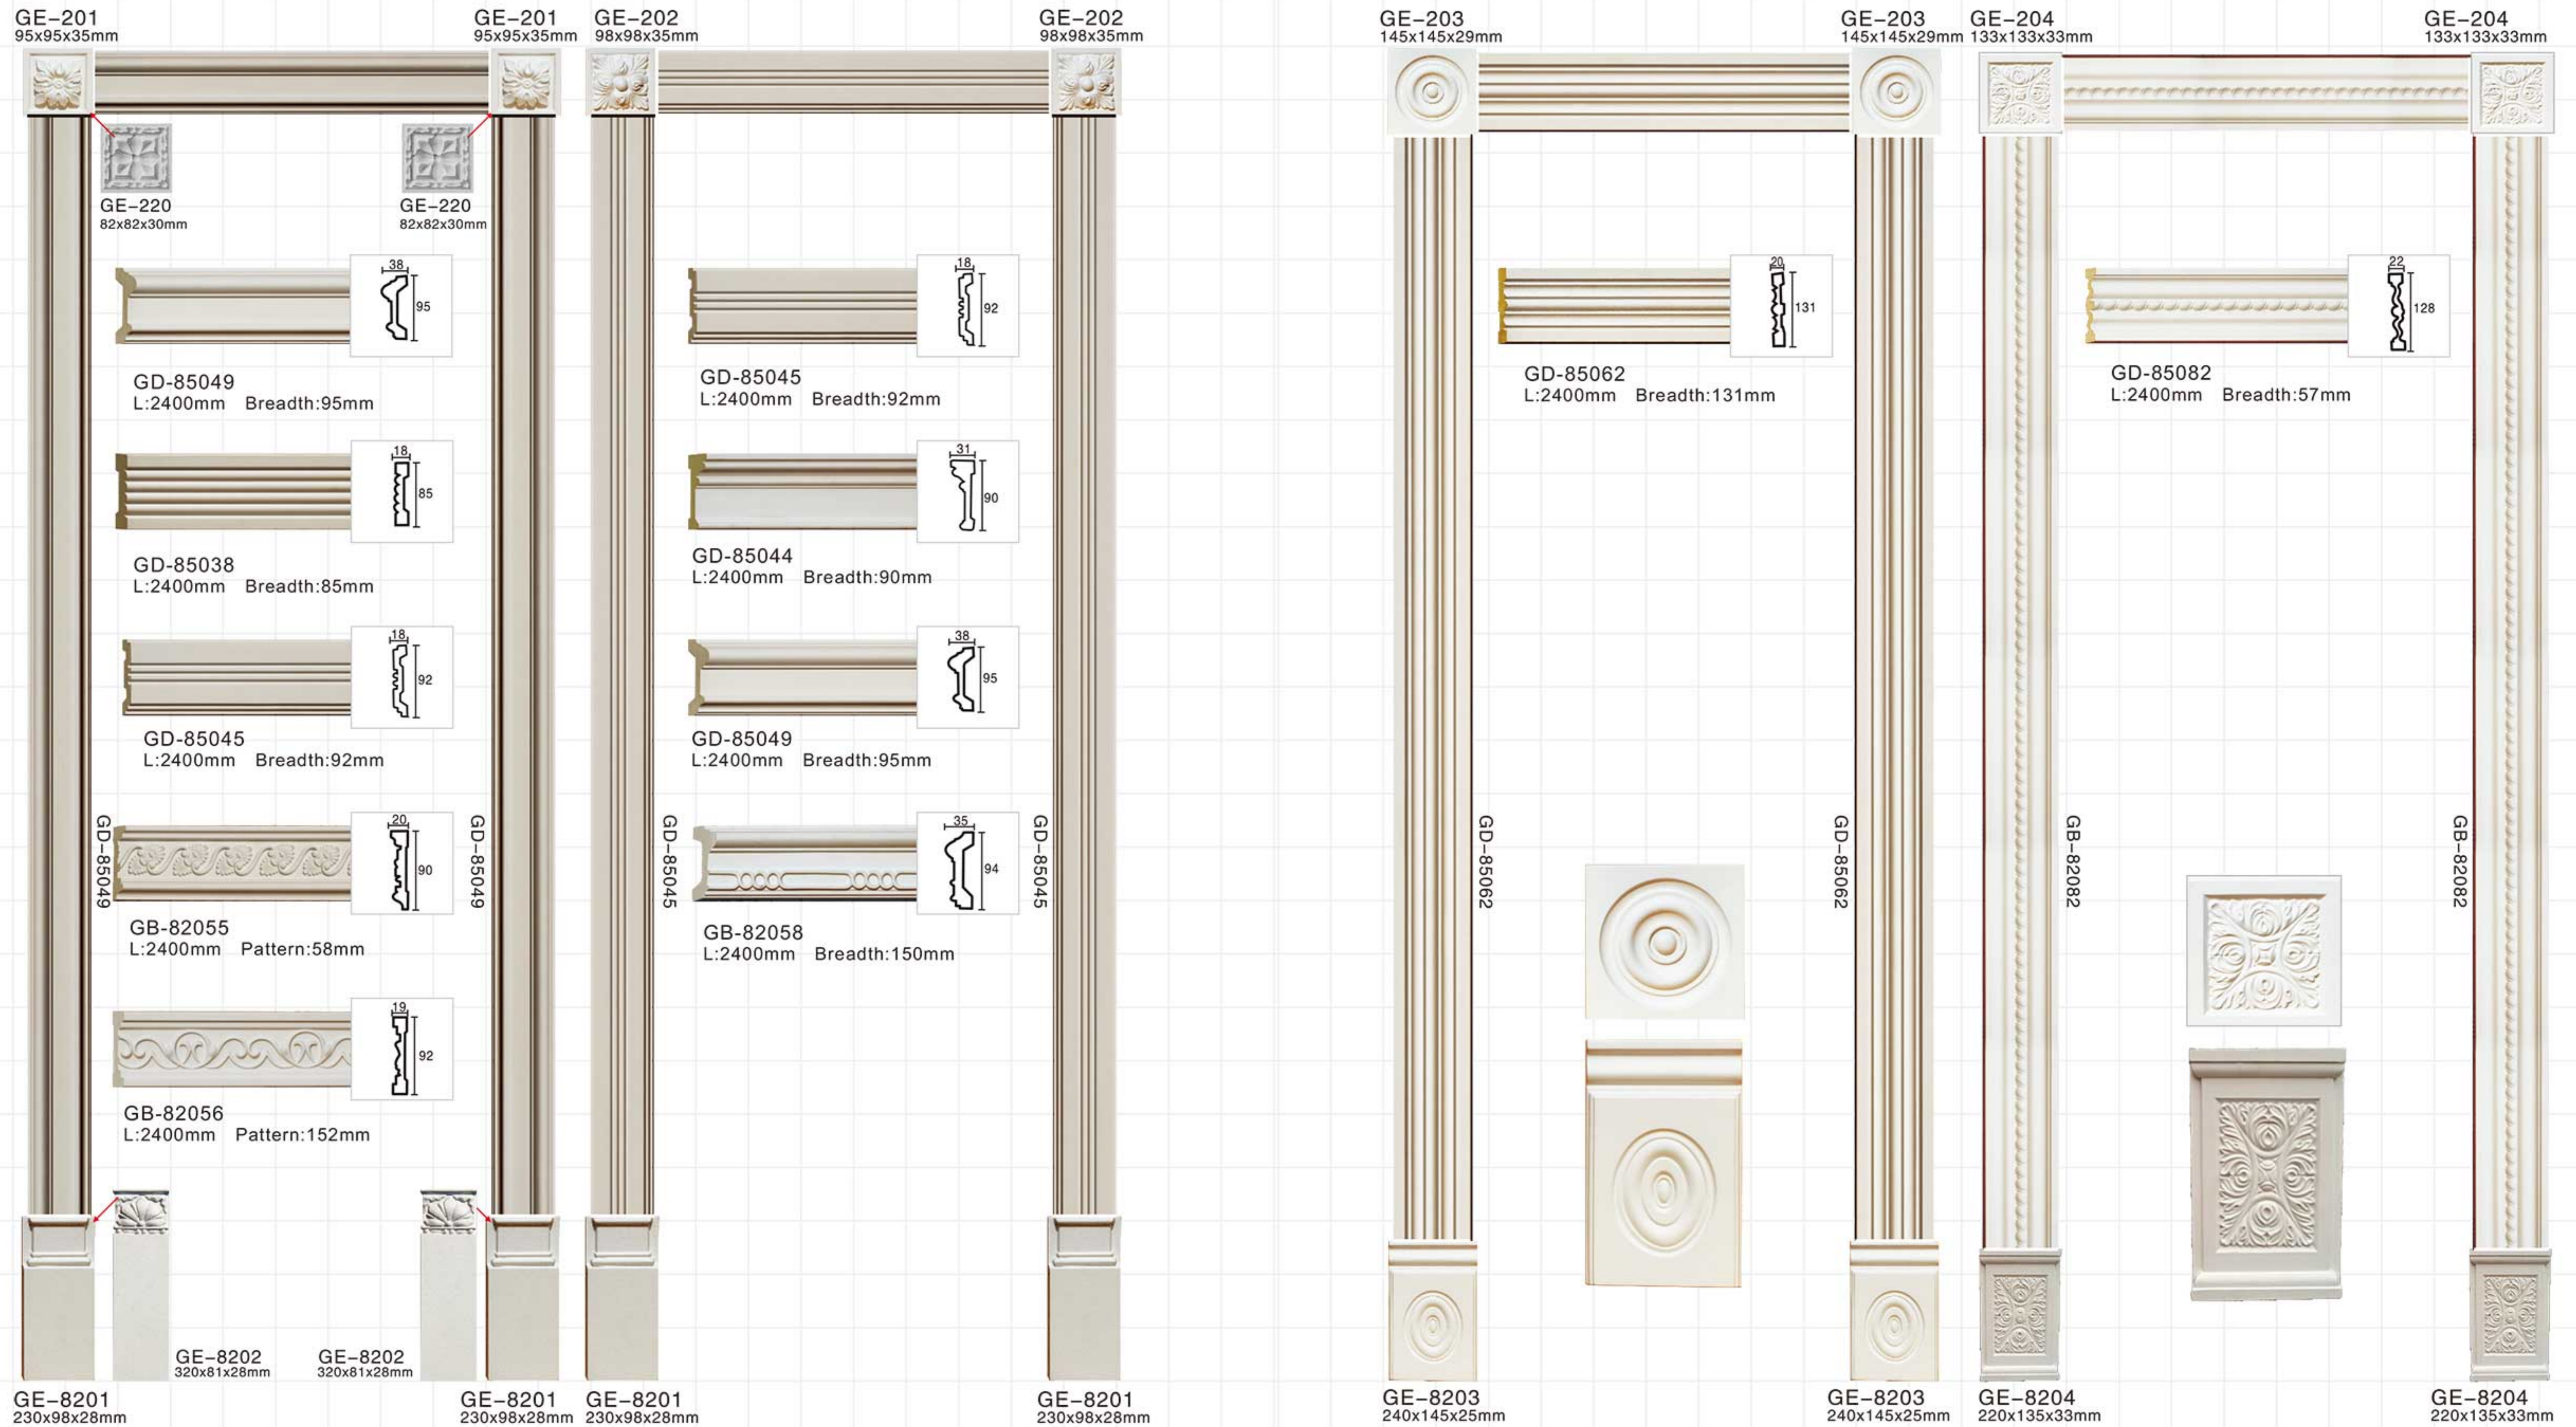

Door surroundings

Door surroundings

Size Marking: HxWxD