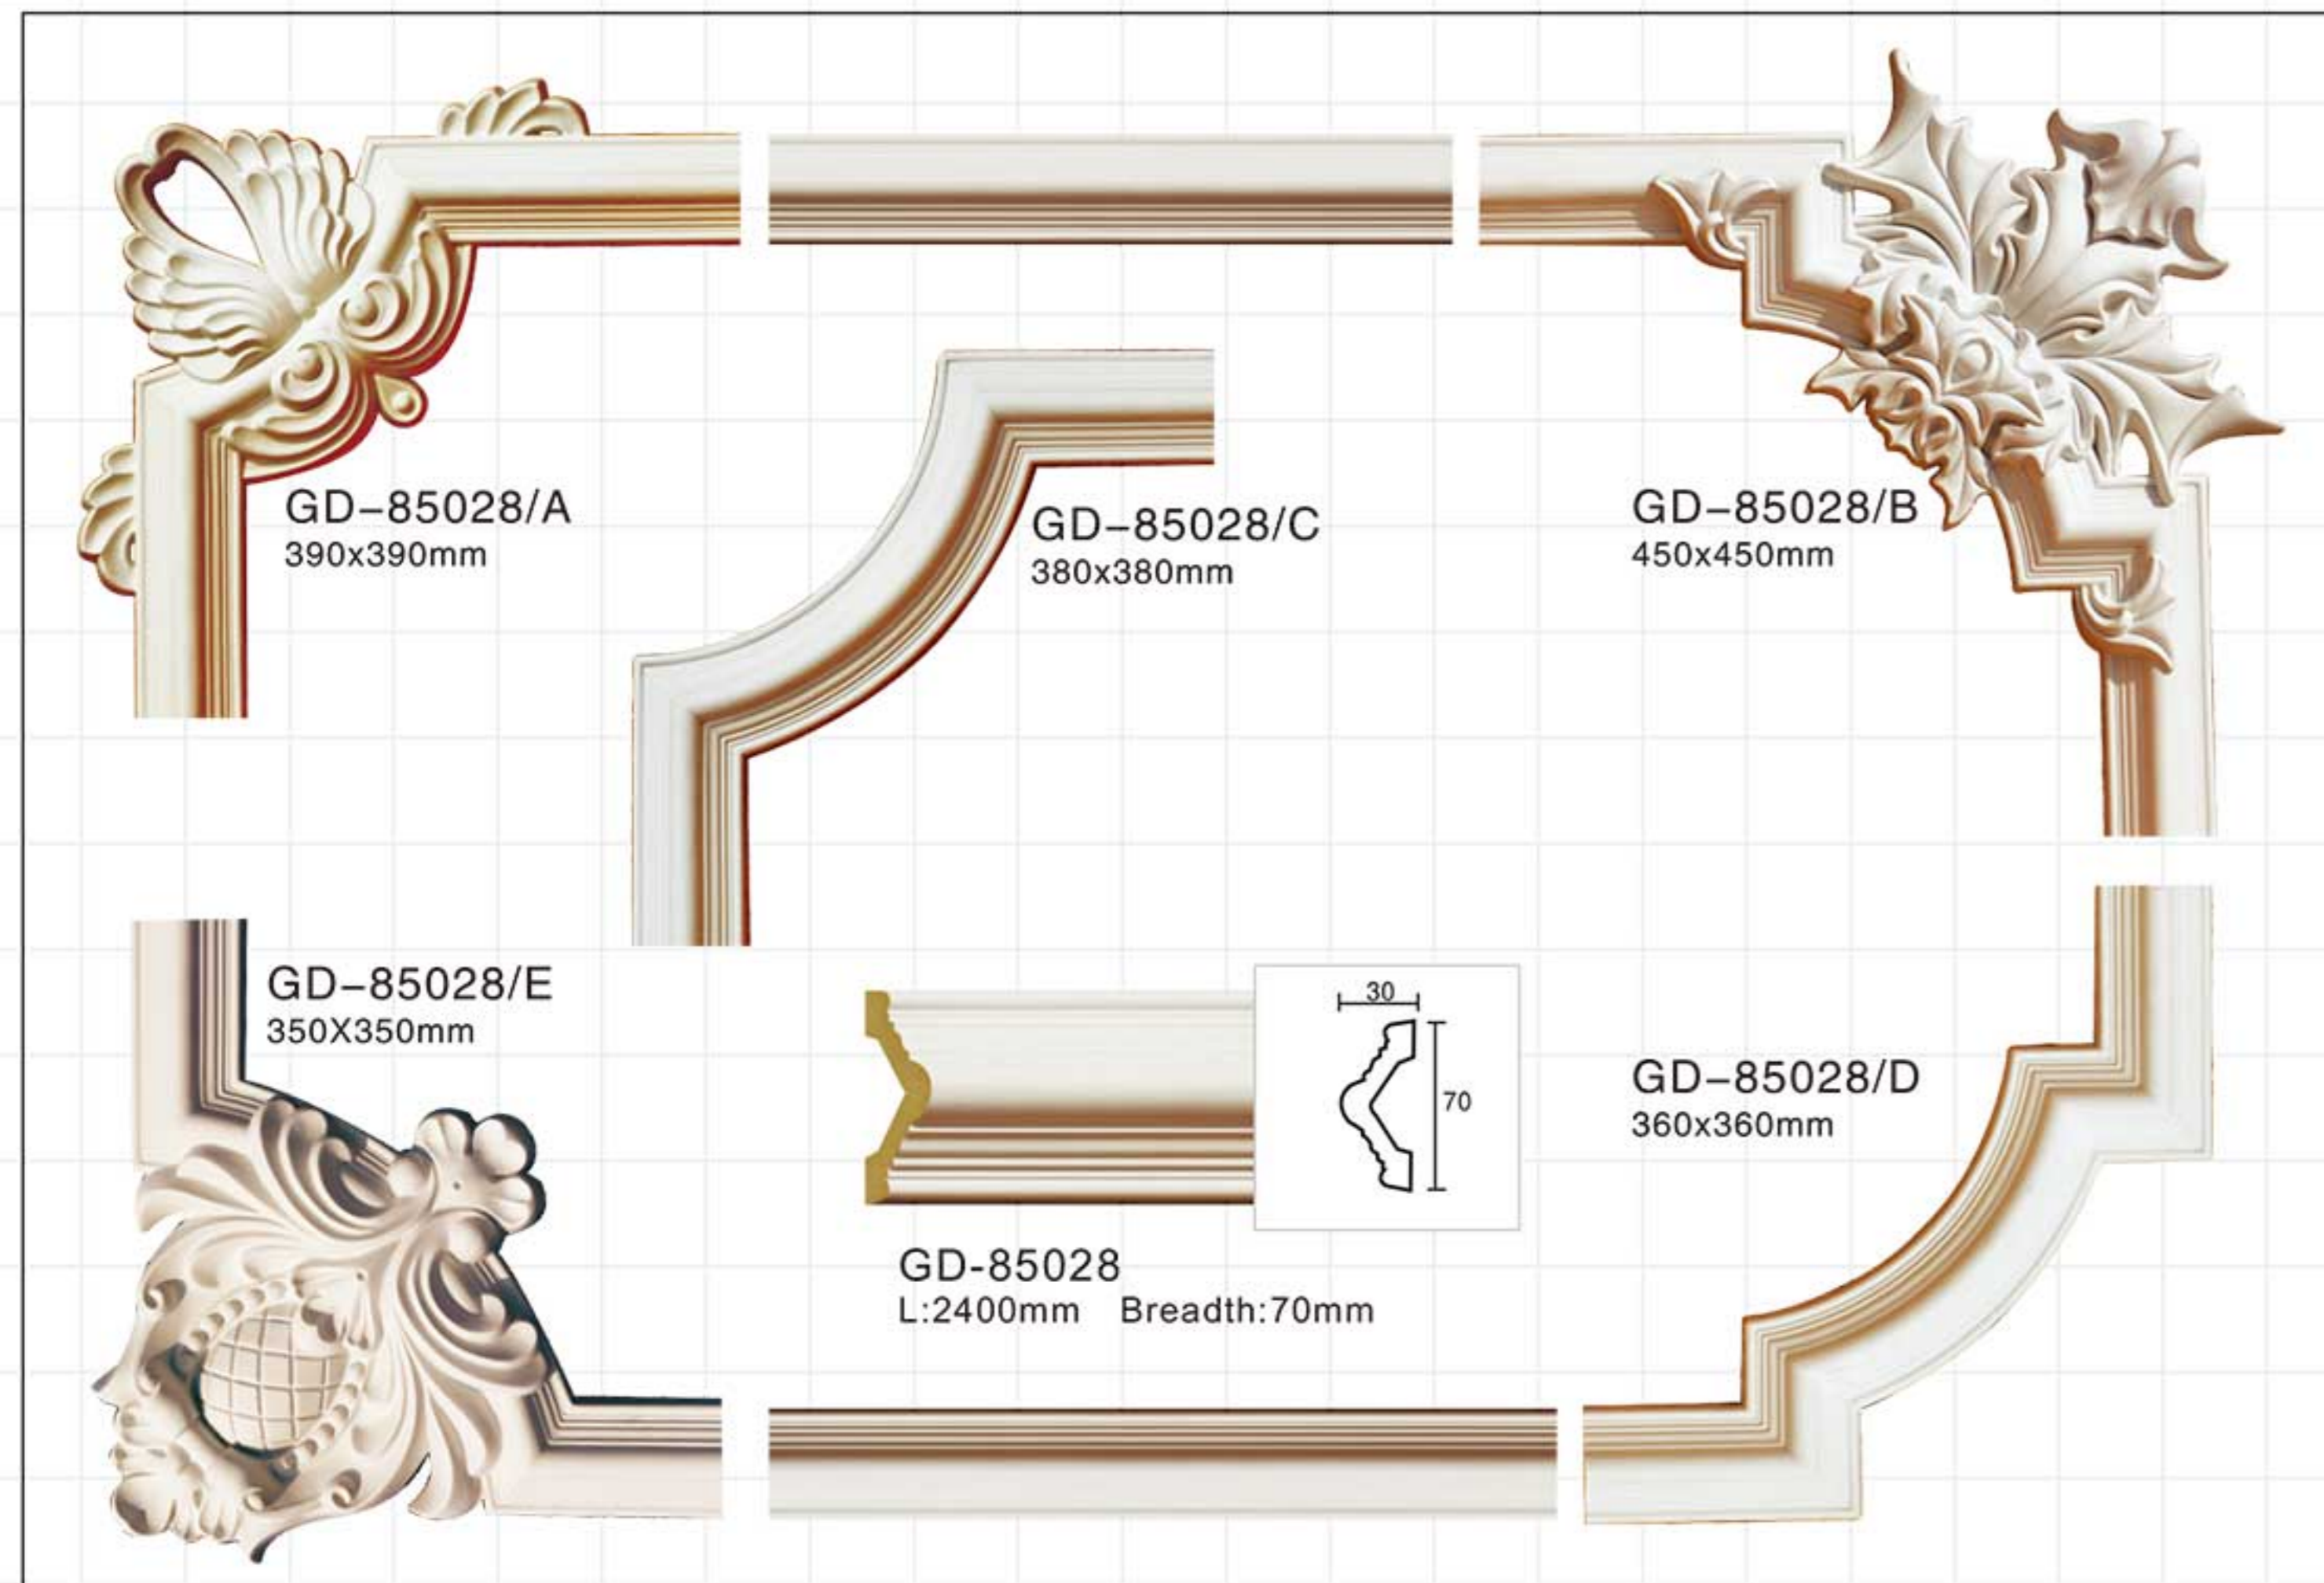

Carving panel mouldings-Corners

Carving panel mouldings-Corners

Carving panel mouldings-Corners

Carving panel mouldings-Corners

Carving panel mouldings-Corners

Carving panel mouldings-Corners

Carving panel mouldings-Corners

Carving panel mouldings-Corners

(GD-85010)+(GB-82005-25)+(GD-85010/A)+(GD-85010/C)+(GD-85010L/R)+(GH-80244)

Carving panel mouldings-Corners

Carving panel mouldings-Corners

Carving panel mouldings-Corners

Carving panel mouldings-Corners

Celing tiles/wall molding

Leading brand Leading innovation

Celing tiles/wall molding

Jointless joint combination of mate and female

Celing tiles/wall molding

M-7401
D:400x400x20mm

M-7402
D:600x600x20mm

M-7405
D:450x450x20mm