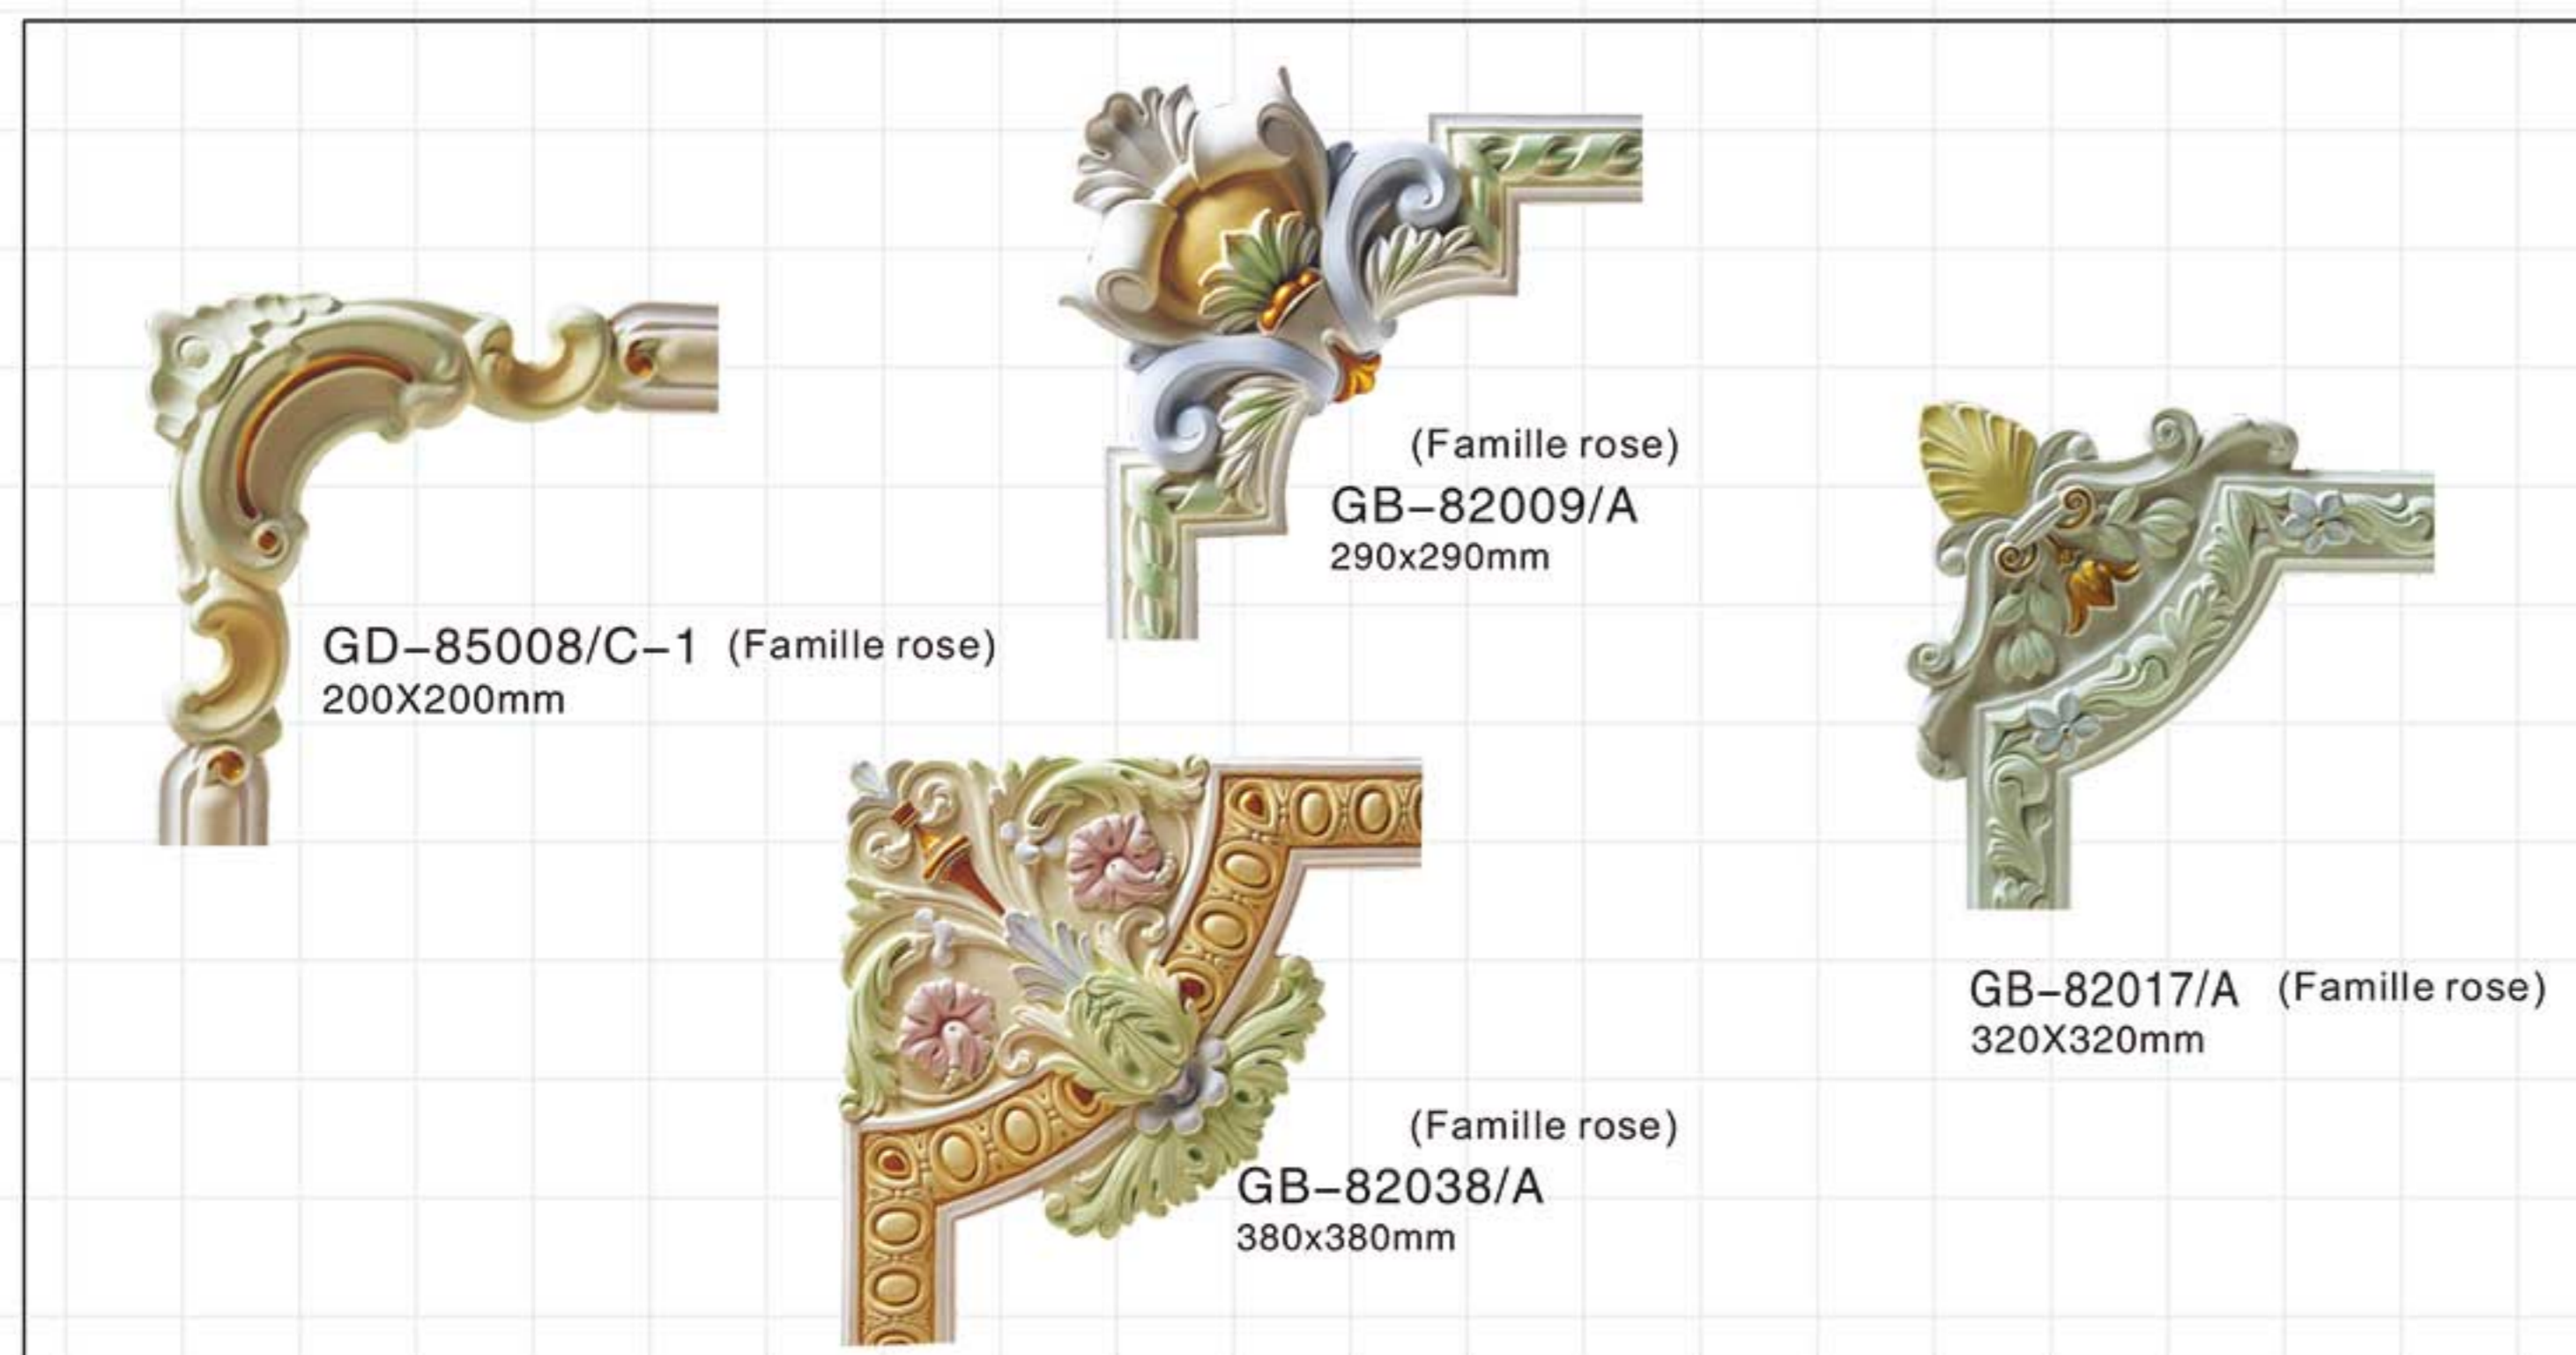

Carving panel mouldings-Corners

Carving panel mouldings-Corners

Carving panel mouldings-Corners

Carving panel mouldings-Corners

Carving panel mouldings-Corners

Carving panel mouldings-Corners

Carving panel mouldings-Corners

Carving panel mouldings-Corners

(GD-85010)+(GB-82005-25)+(GD-85010/A)+(GD-85010/C)+(GD-85010L/R)+(GH-80244)

Carving panel mouldings-Corners

Carving panel mouldings-Corners

Carving panel mouldings-Corners

Carving panel mouldings-Corners

Celing tiles/wall molding

Leading brand Leading innovation

Celing tiles/wall molding

Jointless joint combination of mate and female

Celing tiles/wall molding

M-7401
D:400x400x20mm

M-7402
D:600x600x20mm

M-7405
D:450x450x20mm