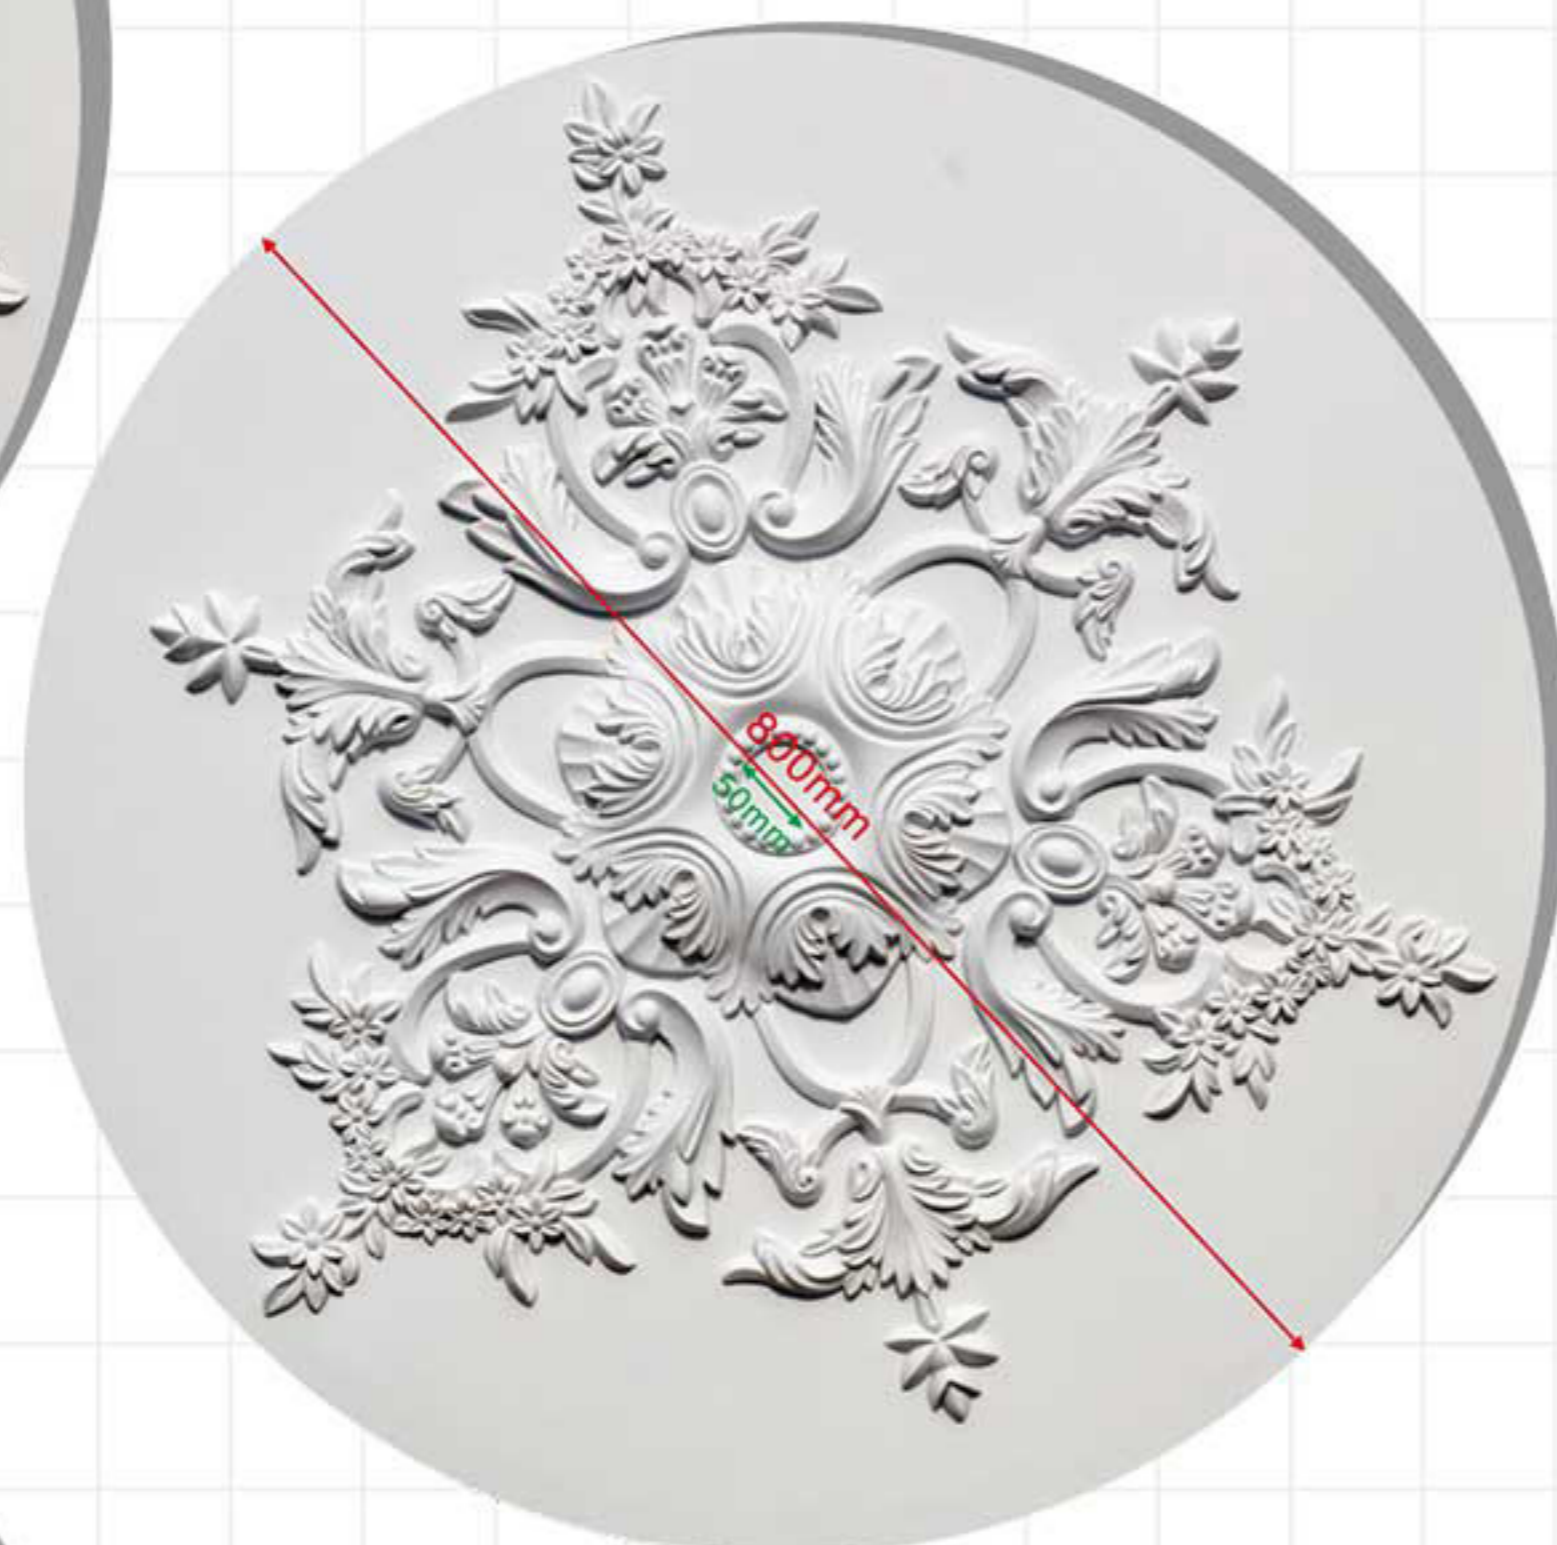

M-7408
D:790x665x65mm

Celing tiles/wall molding

M-7409
D:460x300x15mm

M-7410 D:926x926x50mm
850mm

M-7411 D:850x850x20mm

Celing tiles/wall molding

Celing Medallion

Rounded medallion

2020 New arrival, French style!

M-7193M
D=ø1000mm
MD=ø60mm
Base plate: 10mm

M-7193
D=ø800mm
MD=ø50mm
Base plate: 10mm

M-7193S
D=ø600mm
MD=ø40mm
Base plate: 10mm

Rounded medallion

M-7195L
D=ø1200mm
MD=ø120mm
Base plate: 10mm