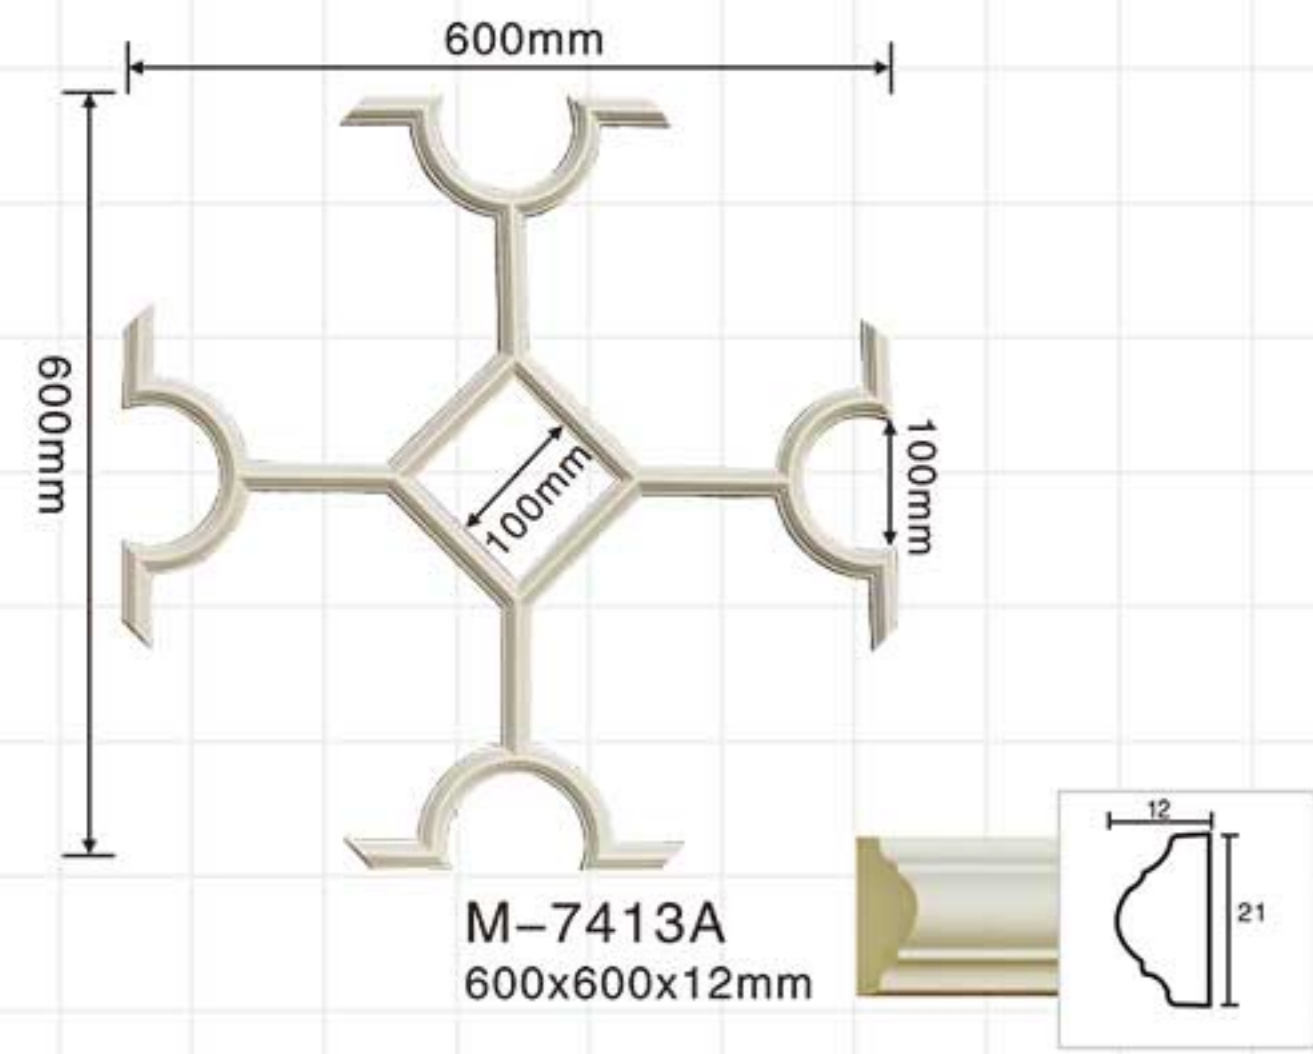

Carving panel mouldings-Corners

(GD-85010)+(GB-82005-25)+(GD-85010/A)+(GD-85010/C)+(GD-85010L/R)+(GH-80244)

Carving panel mouldings-Corners

Carving panel mouldings-Corners

Carving panel mouldings-Corners

Carving panel mouldings-Corners

Celing tiles/wall molding

Leading brand Leading innovation

Celing tiles/wall molding

Jointless joint combination of mate and female

Celing tiles/wall molding

M-7401
D:400x400x20mm

M-7402
D:600x600x20mm

M-7405
D:450x450x20mm