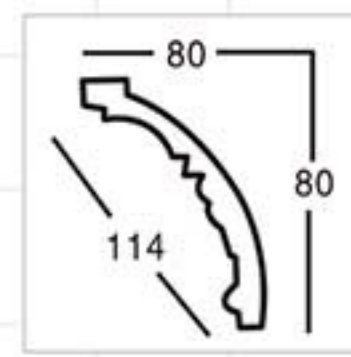

GA-81088-100 Off white
 Breadth:133mm
 Pattern:100mm
 Length□2400mm

Color Effect

GA-81004
Length □ 2400mm
Breadth: 79mm
Pattern: 10mm

GA-81009
Length □ 2400mm
Breadth: 113mm
Pattern: 485mm

GA-81037-80
Length □ 2400mm
Breadth: 109mm
Pattern: 120mm

GA-81038
Length □ 2400mm
Breadth: 114mm
Pattern: 200mm

GA-81038
Length □ 2400mm
Breadth: 114mm
Pattern: 200mm

GA-81040-85
Length □ 2400mm
Breadth: 117mm
Pattern: 122mm

GA-81043
Length □ 2400mm
Breadth: 100mm
Pattern: 143mm

GA-81045
Length □ 2400mm
Breadth: 101mm
Pattern: 45mm

GA-81049
Length □ 2400mm
Breadth: 100mm
Pattern: 60mm

GA-81049
Length □ 2400mm
Breadth: 100mm
Pattern: 60mm

Color Effect

Color Effect

GA-81051-80
Length □ 2400mm
Breadth: 114mm
Pattern: 200mm

Partial Gold leaf

GA-81058
Length □ 2400mm
Breadth: 121mm
Pattern: 40mm

Champagne Gold

GA-81069
Length □ 2400mm
Breadth: 128mm
Pattern: 144mm

Famille rose

GA-81071
Length □ 2400mm
Breadth: 145mm
Pattern: 77mm