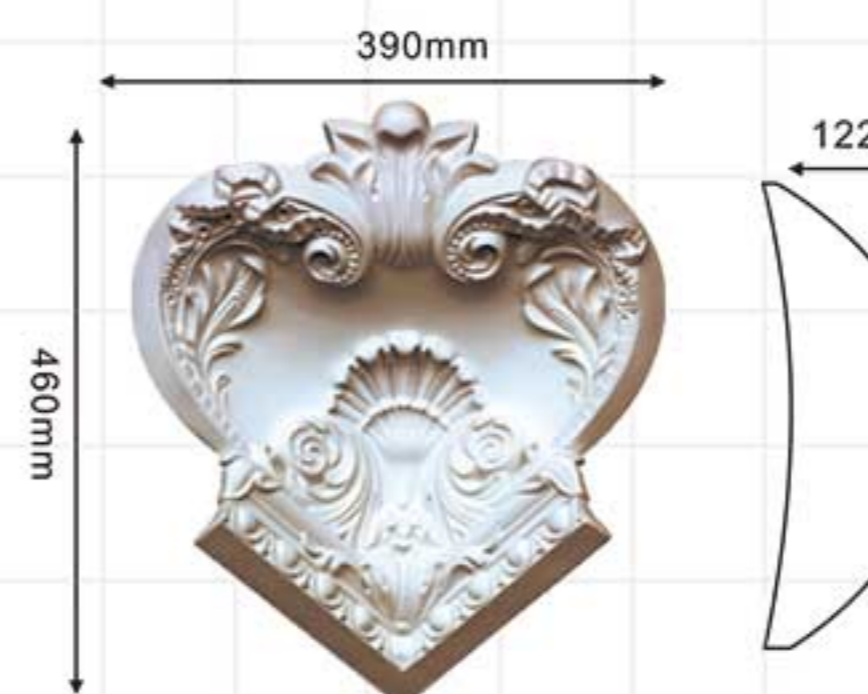

GA-81166
L:2400mm Breadth:283mm Pattern:100mm

GA-81167
L:2400mm Breadth:301mm Pattern:100mm

GA-81169
L:2400mm Breadth:356mm Pattern:122mm

GA-81170
L:2400mm Breadth:498mm Pattern:244mm

GA-81171
L:2100mm Breadth:403mm Pattern:60mm

GA-81173
L:2100mm Breadth:525mm Pattern:60mm

GA-81175
L:2400mm Breadth:301mm Pattern:490mm

GA-81172
L:2400mm Breadth:585mm Pattern:135mm

GA-81174
L:2400mm Breadth:498mm Pattern:1310mm

GA-81179
L:2100mm Breadth:519mm Pattern:300mm

GA-81174/X
700x680x210mm

piece together
:(GA-81174/X+GA-81174)

piece together
:(GA-81174/X+GA-81170)

GA-81175/X
460x390x122mm

piece together
:(GA-81175/X+GA-81175)

piece together
:(GA-81175/X+GA-81167)

Carving crown mouldings

GA-81166
L:2400mm
Breadth:283mm
Pattern:100mm

GA-81167
L:2400mm
Breadth:301mm
Pattern:100mm

GA-81169
L:2400mm
Breadth:356mm
Pattern:122mm

GA-81170
L:2400mm
Breadth:498mm
Pattern:244mm

Carving crown mouldings