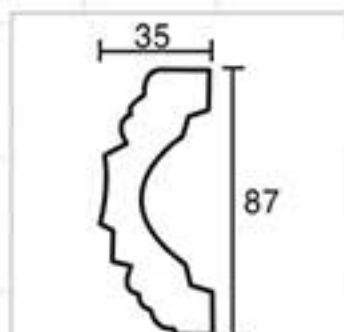

Partial Gold leaf

GA-81058
Length □ 2400mm
Breadth: 121mm
Pattern: 40mm

Champagne Gold

GA-81069
Length □ 2400mm
Breadth: 128mm
Pattern: 144mm

Famille rose

GA-81071
Length □ 2400mm
Breadth: 145mm
Pattern: 77mm

Gold

GA-81155
Length□2400mm
Breadth:228mm
Pattern:240mm

Champagne Gold

GA-81156-160
Length□2400mm
Breadth:255mm
Pattern:245mm

Gold with Silver

GA-81158
Length□2400mm
Breadth:222mm
Pattern:480mm

Partial Gold leaf

GA-81161
Length□2400mm
Breadth:245mm
Pattern:125mm

Bronze

Color Effect

Color Effect

Color Effect

GA-81170
Length□2400mm
Breadth:498mm
Pattern:244mm

GB-82002
Length□2400mm
Breadth:30mm
Pattern:50mm

GB-82011
Length□2400mm
Breadth:45mm
Pattern:90mm

GB-82048
Length□2400mm
Breadth:85mm
Pattern:10mm

GB-82094
Length□2400mm
Breadth:84mm
Pattern:240mm

GB-82052-88
Length□2400mm
Breadth:87mm
Pattern:200mm

GB-82060
Length□2400mm
Breadth:98mm
Pattern:34mm

GB-82064
Length□2400mm
Breadth:100mm
Pattern:120mm