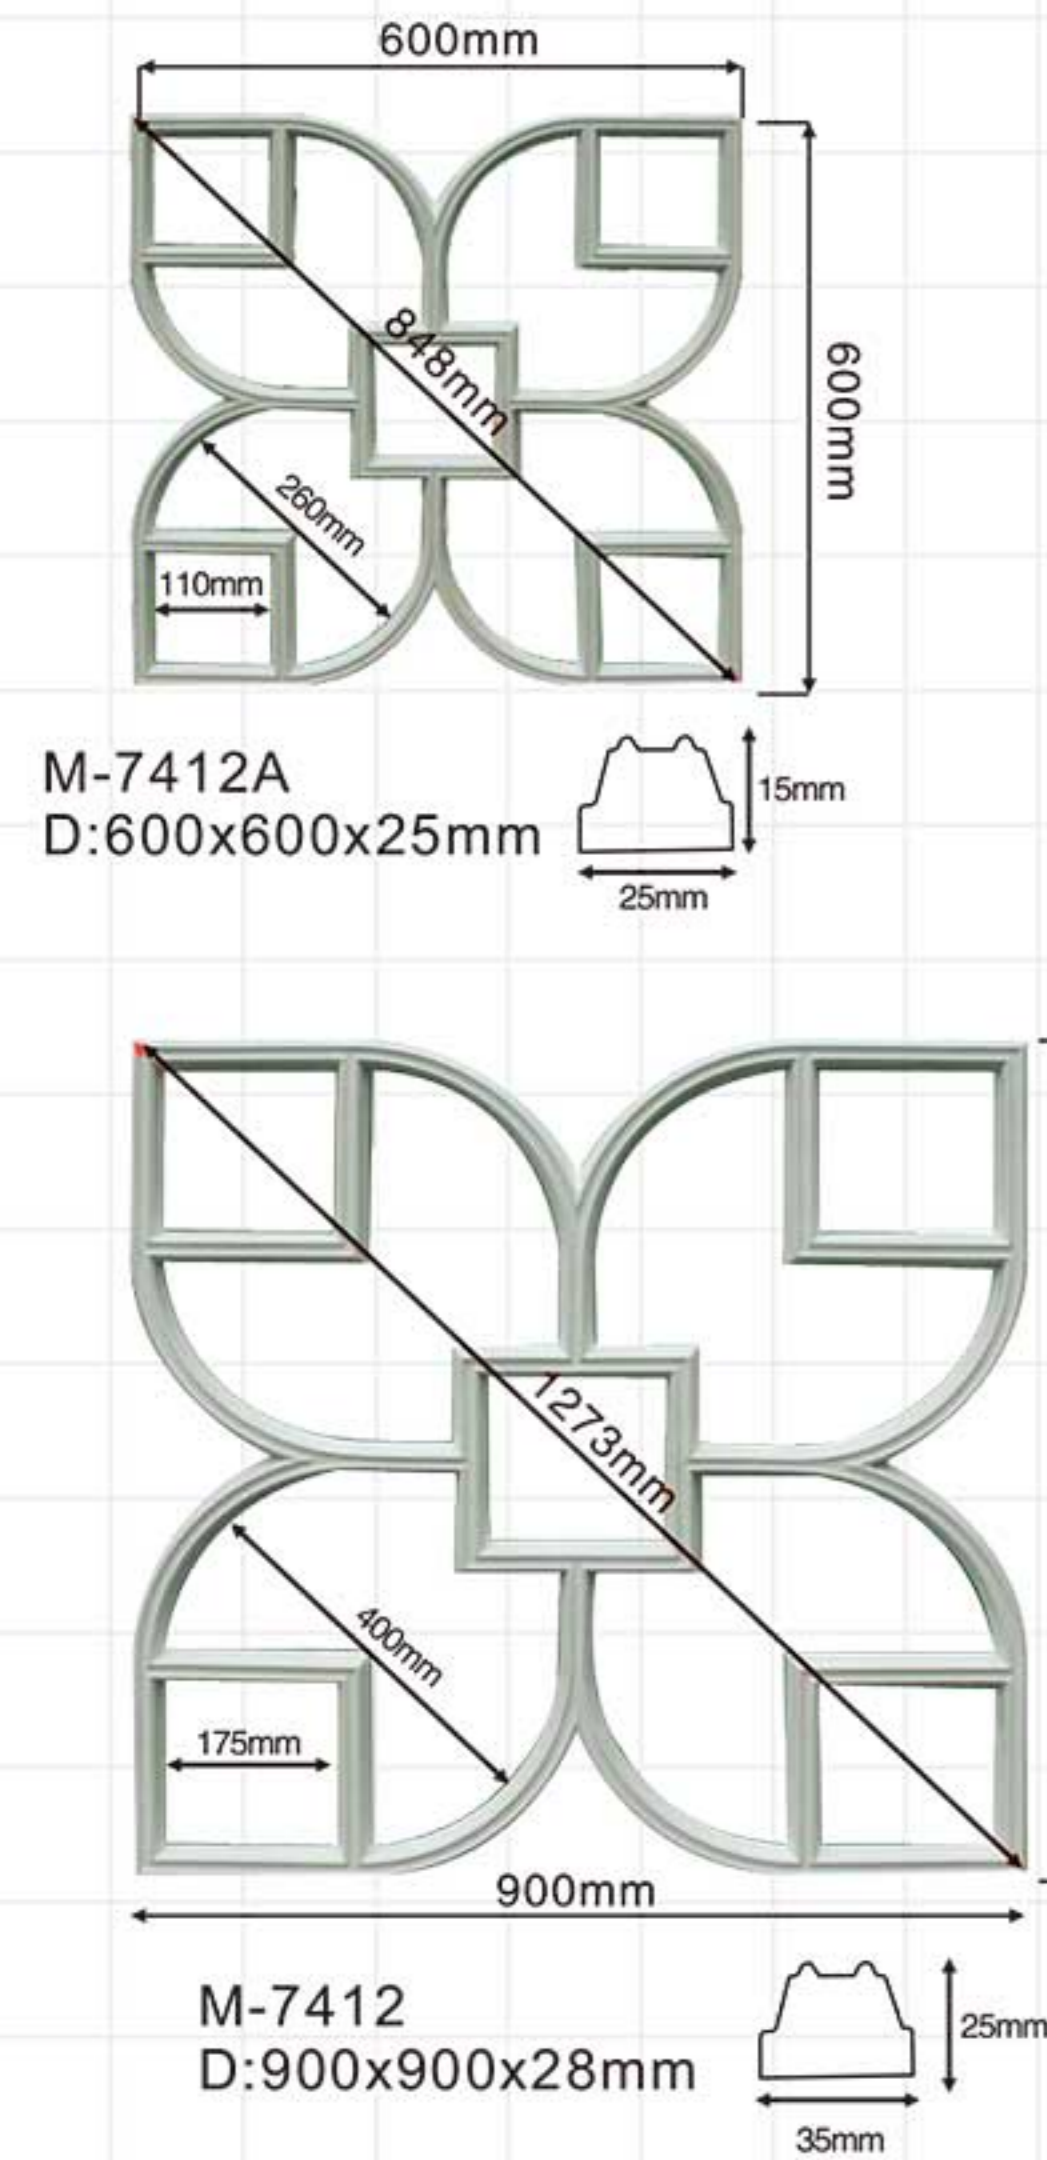

M-7408
D:790x665x65mm

Celing tiles/wall molding

M-7409
D:460x300x15mm

M-7410 D:926x926x50mm
850mm

M-7411 D:850x850x20mm

Celing tiles/wall molding

Celing Medallion

Rounded medallion