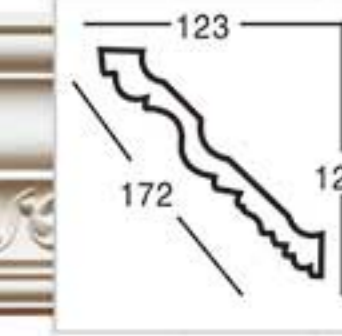

Carving crown mouldings

GA-81108
L:2400mm Breadth:142mm Pattern:96mm

GA-81114
L:2400mm Breadth:158mm Pattern:273mm

GA-81122
L:2400mm Breadth:161mm Pattern:84mm

GA-81129
L:2400mm Breadth:172mm Pattern:200mm