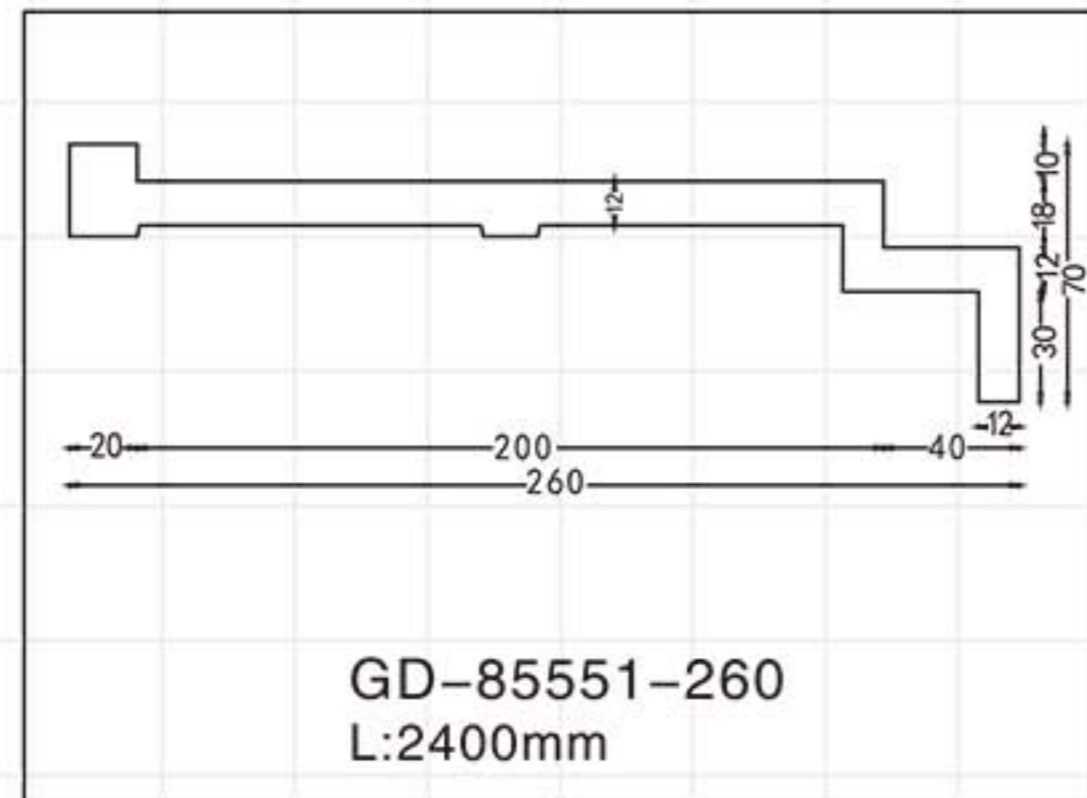

Modern concise style