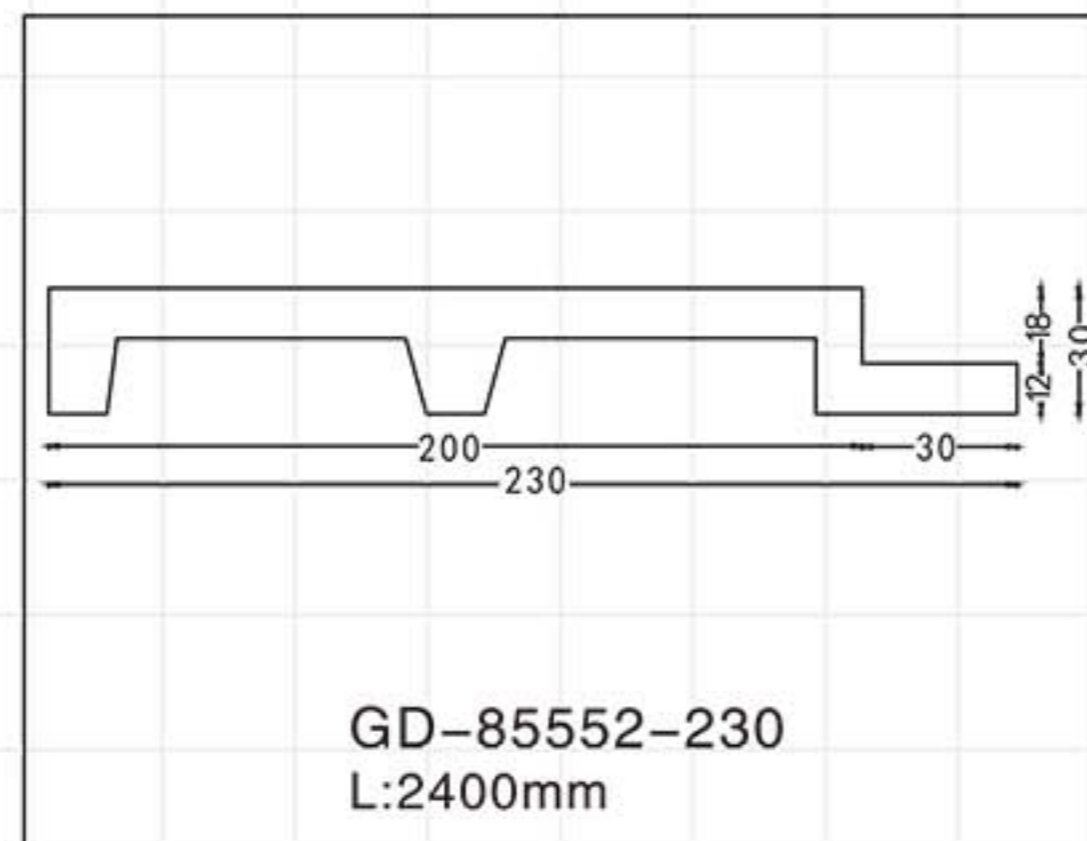

Modern concise style