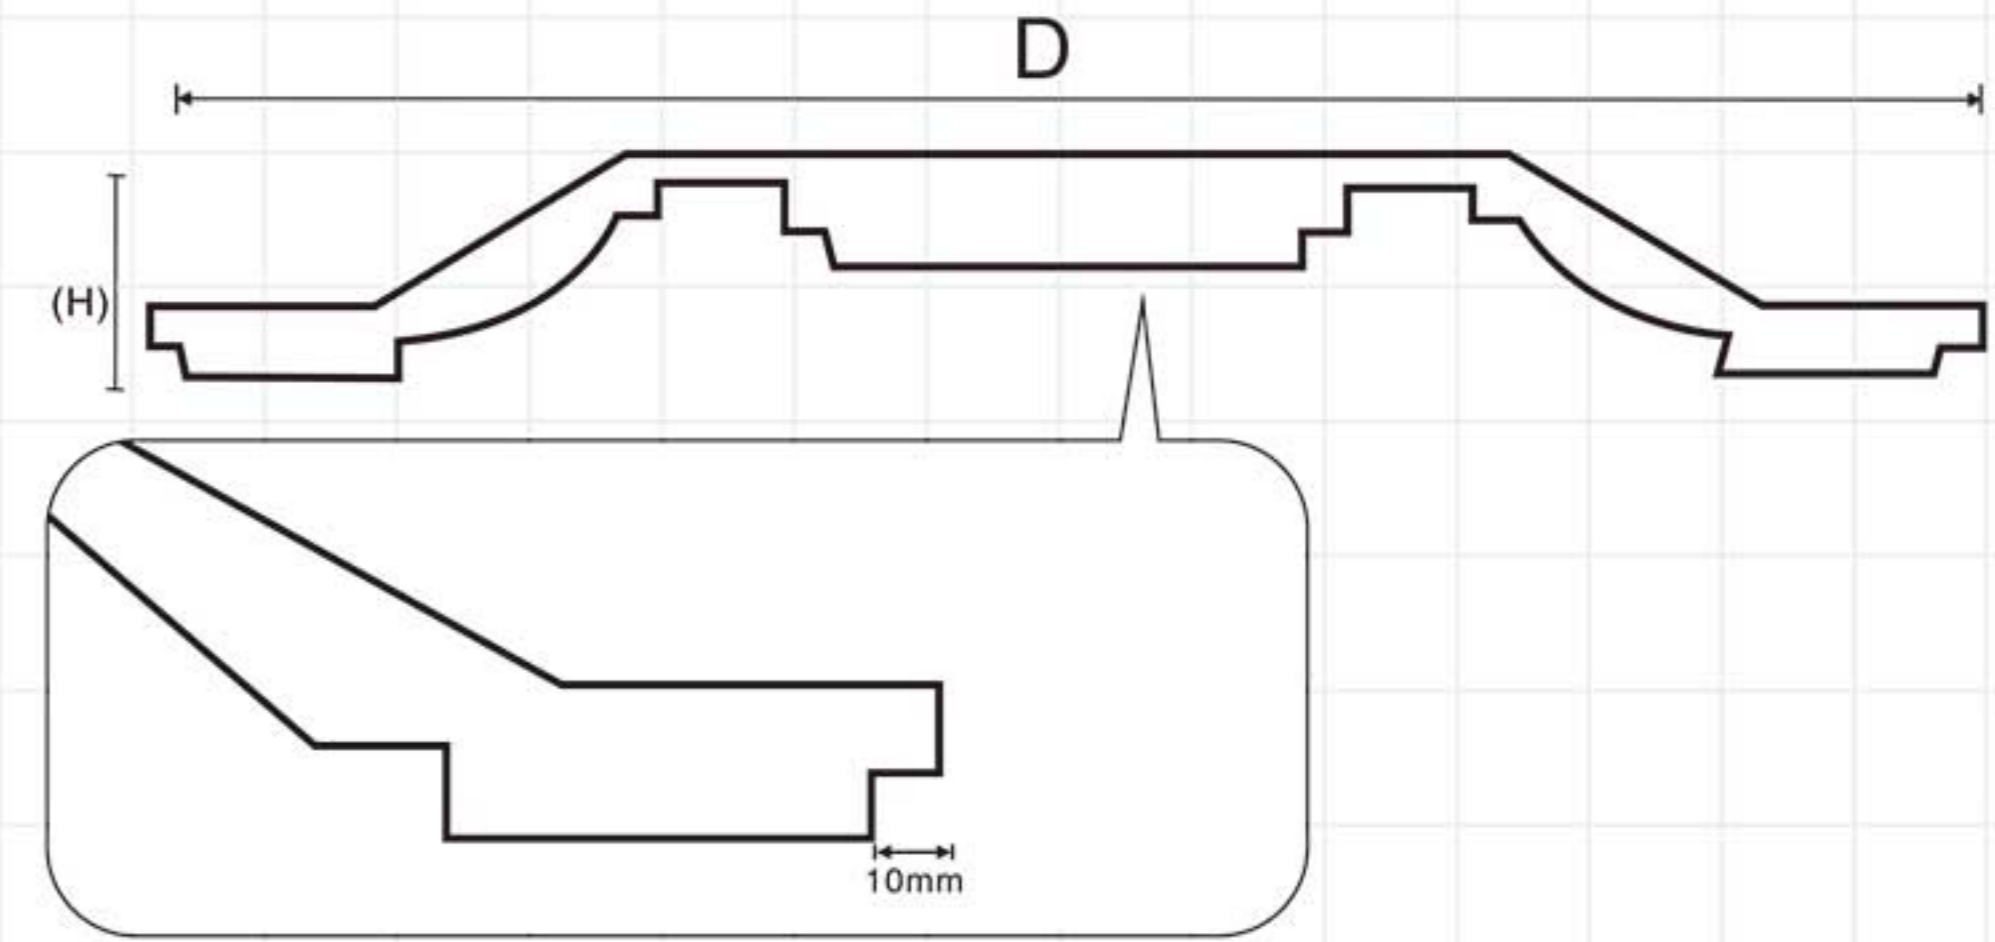

Ceiling domes

Ceiling domes

M-7301
D=ø605x605mm
d =ø500x500mm
MD=ø40mm
H = 90mm