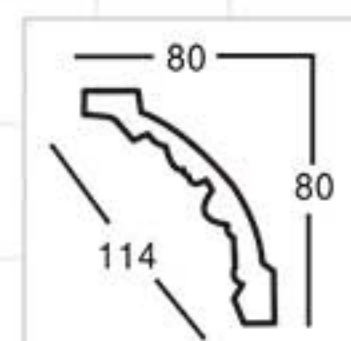

GA-81039-80 Gold with Silver
 Breadth:114mm
 Pattern:200mm
 Length□2400mm

GA-81039-80 Off white
 Breadth:114mm
 Pattern:200mm
 Length□2400mm

Color Effect

Color Effect

GA-81088-100 Gold with Silver
 Breadth:133mm
 Pattern:100mm
 Length□2400mm

GA-81088-100 Off white
 Breadth:133mm
 Pattern:100mm
 Length□2400mm

Color Effect

GA-81004
Length □ 2400mm
Breadth: 79mm
Pattern: 10mm

GA-81009
Length □ 2400mm
Breadth: 113mm
Pattern: 485mm

GA-81037-80
Length □ 2400mm
Breadth: 109mm
Pattern: 120mm

GA-81038
Length □ 2400mm
Breadth: 114mm
Pattern: 200mm

GA-81038
Length □ 2400mm
Breadth: 114mm
Pattern: 200mm

GA-81040-85
Length □ 2400mm
Breadth: 117mm
Pattern: 122mm

GA-81043
Length □ 2400mm
Breadth: 100mm
Pattern: 143mm