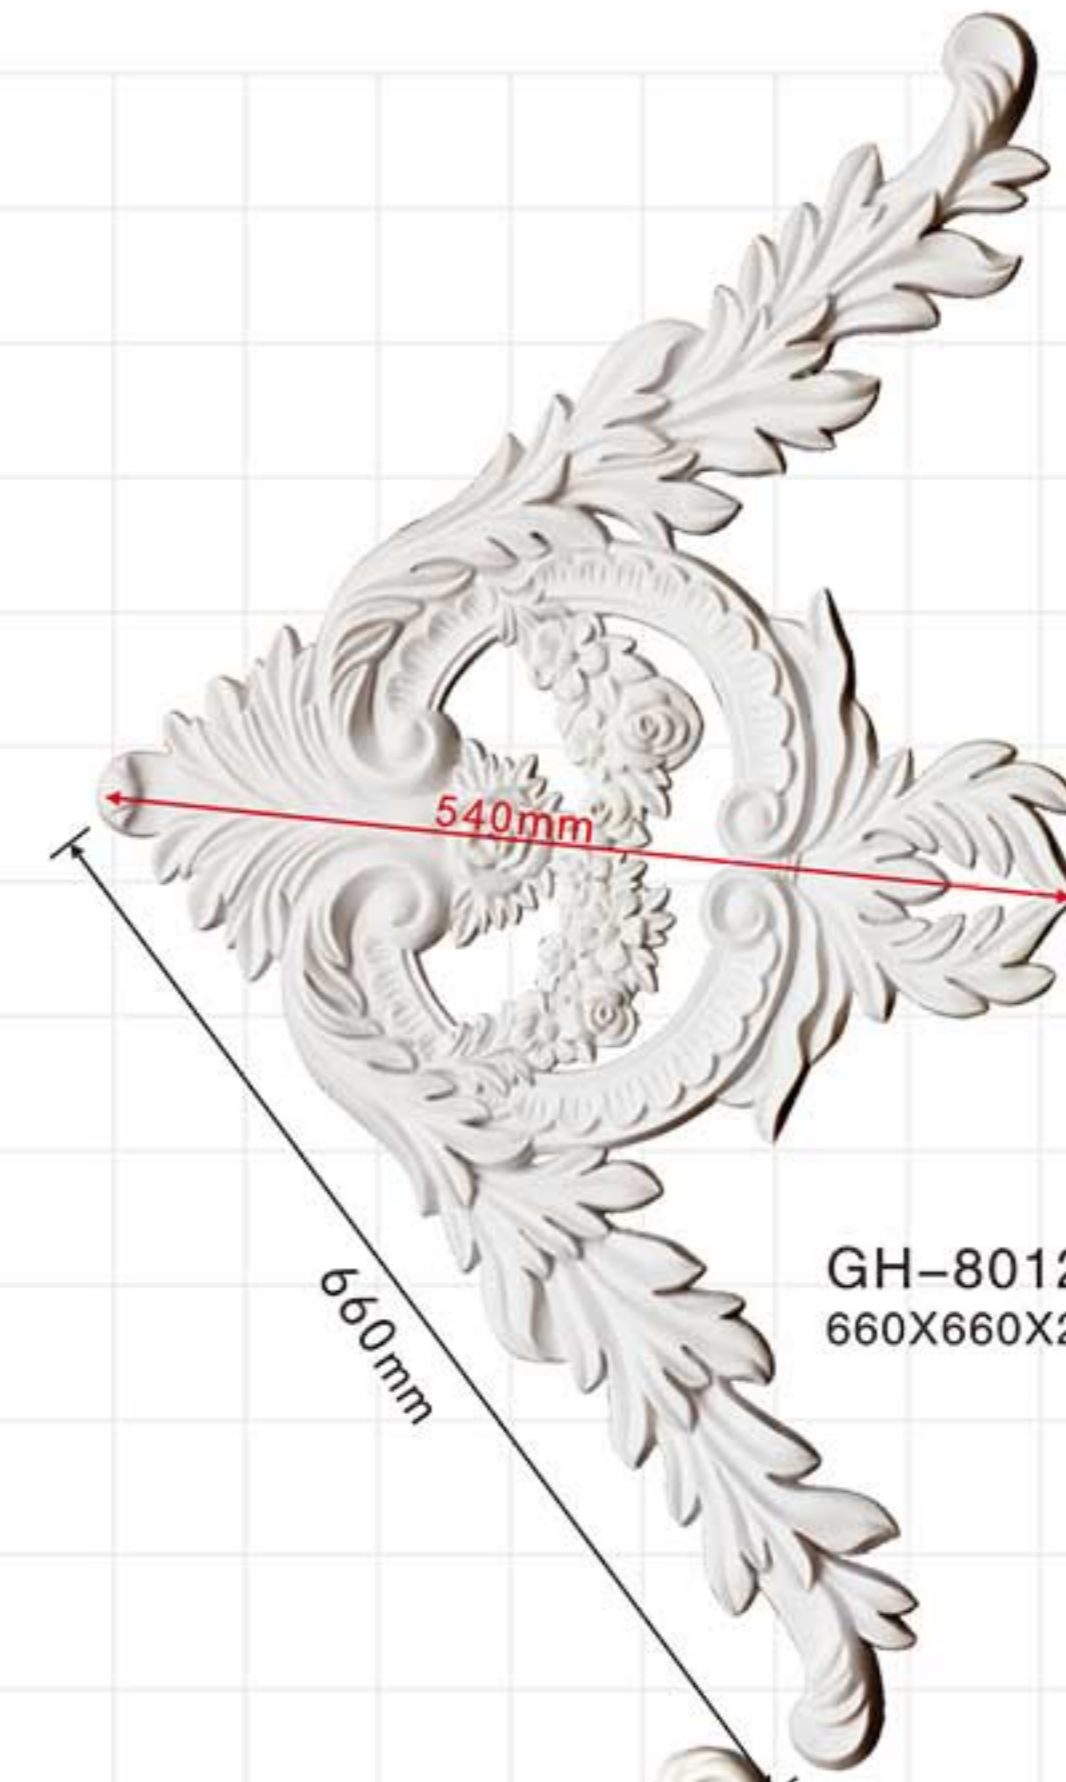

Ornaments

GH-80121 660X660X25mm