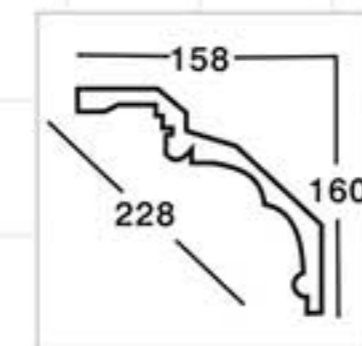

GA-81038
Length □ 2400mm
Breadth: 114mm
Pattern: 200mm

GA-81038
Length □ 2400mm
Breadth: 114mm
Pattern: 200mm

GA-81040-85
Length □ 2400mm
Breadth: 117mm
Pattern: 122mm

GA-81043
Length □ 2400mm
Breadth: 100mm
Pattern: 143mm

Partial Gold leaf

GA-81058
Length □ 2400mm
Breadth: 121mm
Pattern: 40mm

Champagne Gold

GA-81069
Length □ 2400mm
Breadth: 128mm
Pattern: 144mm

Famille rose

GA-81071
Length □ 2400mm
Breadth: 145mm
Pattern: 77mm

Champagne Gold

GA-81138
Length□2400mm
Breadth:158mm
Pattern:150mm

Antique silver

GA-81139
Length□2400mm
Breadth:200mm
Pattern:240mm

Gold with Silver

GA-81148
Length□2400mm
Breadth:222mm
Pattern:35mm

Coffee

GA-81153
Length□2400mm
Breadth:182mm
Pattern:140mm

Gold

GA-81155
Length□2400mm
Breadth:228mm
Pattern:240mm

Champagne Gold

GA-81156-160
Length□2400mm
Breadth:255mm
Pattern:245mm

Gold with Silver

GA-81158
Length□2400mm
Breadth:222mm
Pattern:480mm

Partial Gold leaf