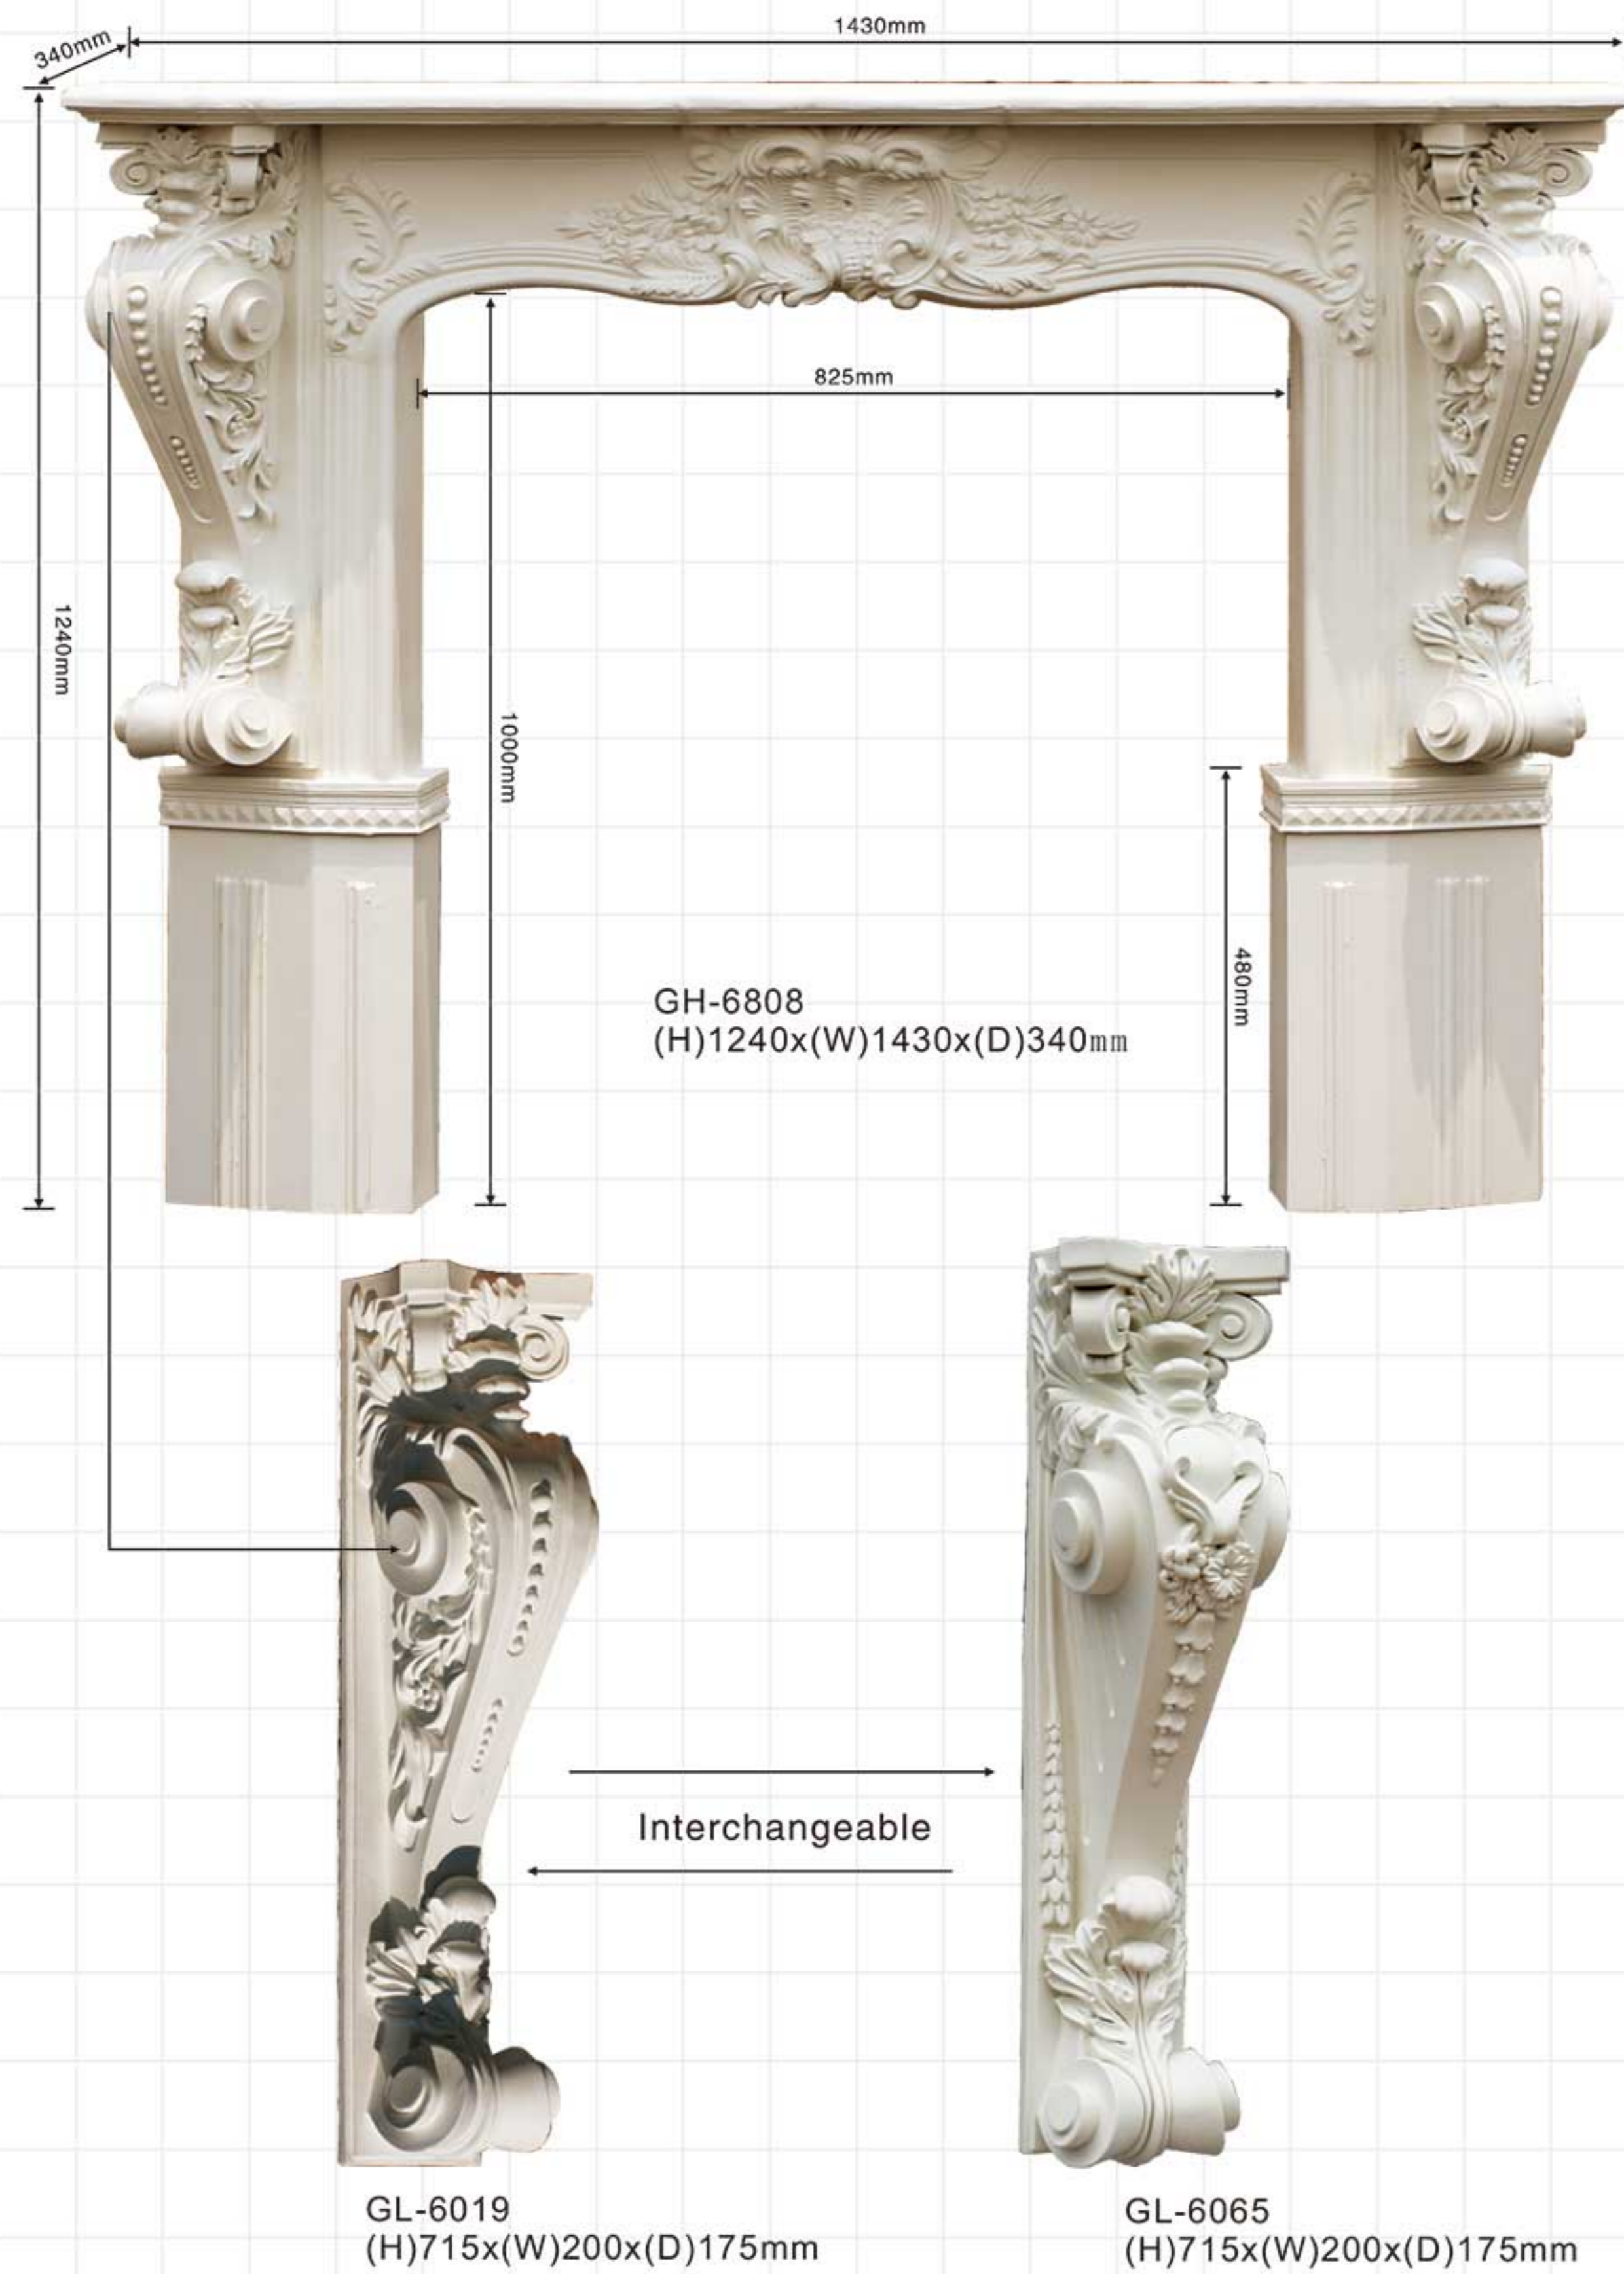

Fireplace/niches/shelvings

Fireplace/niches/shelvings