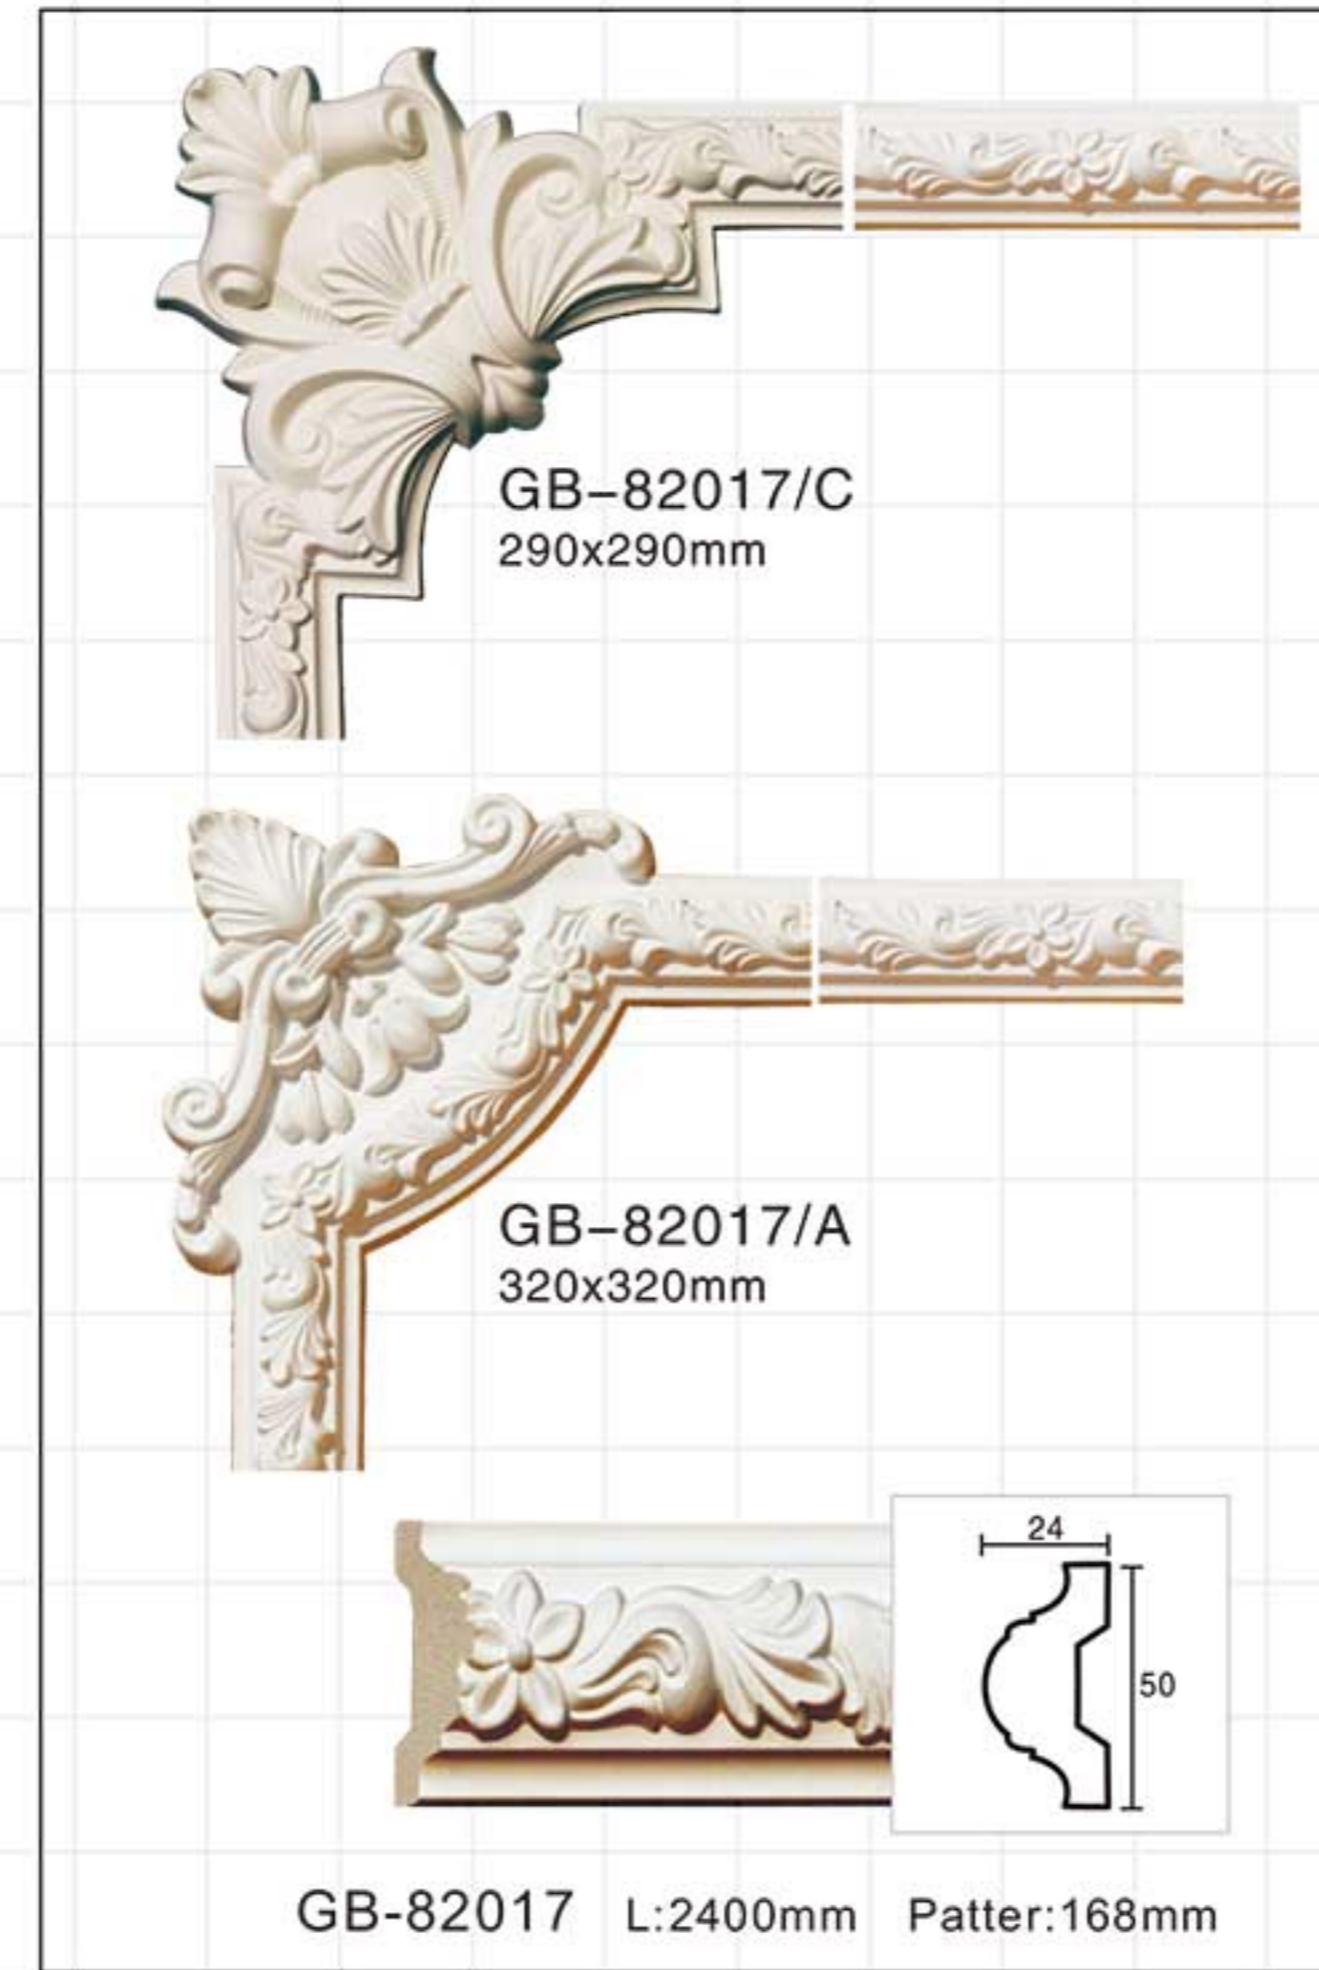

GD-85098 L:2400mm Breadth:100mm

GD-85060 L:2400mm Breadth:125mm

GD-85102 L:2400mm Breadth:79mm

GD-85067 L:2400mm Breadth:152mm

GD-85103 L:2400mm Breadth:107mm

GD-85083 L:2400mm Breadth:130mm

Carving panel mouldings-Corners

Carving panel mouldings-Corners

PANEL MOULDINGS
-CORNERS

Carving panel mouldings-Corners

Carving panel mouldings-Corners

Carving panel mouldings-Corners

Carving panel mouldings-Corners

Carving panel mouldings-Corners