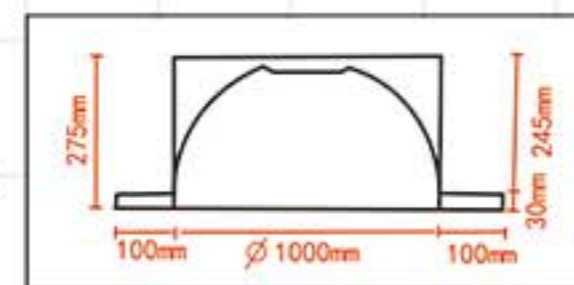

M-7513
D=ø790x545mm
MD=ø10mm

Ceiling domes

Ceiling domes

Ceiling domes

M-7204
D=ø890mm
MD=ø710mm
H = 170mm

M-7205
D=ø1370mm
MD=ø1200mm
H = 270mm

M-7206
D=ø1200mm
MD=ø1000mm
H = 275mm

M-7207
D=ø930mm
MD=ø850mm
H = 150mm