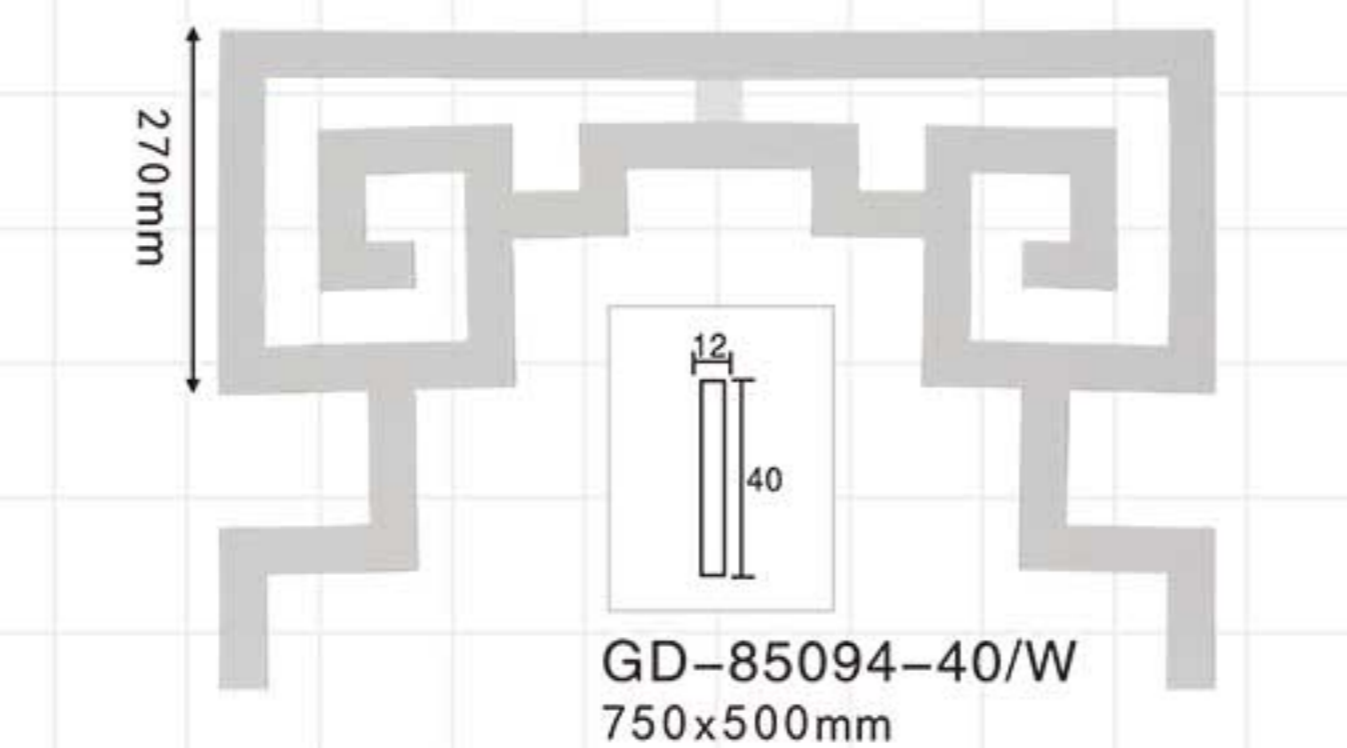

Chinese connise style series