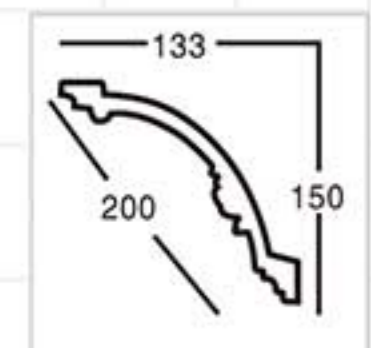

Partial Gold leaf

GA-81058
Length □ 2400mm
Breadth: 121mm
Pattern: 40mm

Champagne Gold

GA-81069
Length □ 2400mm
Breadth: 128mm
Pattern: 144mm

Famille rose

GA-81071
Length □ 2400mm
Breadth: 145mm
Pattern: 77mm

Color Effect

GA-81125
Length□2400mm
Breadth:159mm
Pattern:30mm

Antique gold

GA-81128
Length□2400mm
Breadth:164mm
Pattern:348mm

Partial Gold leaf

GA-81129
Length□2400mm
Breadth:172mm
Pattern:200mm

silver

GA-81129
Length□2400mm
Breadth:172mm
Pattern:200mm

Champagne Gold

GA-81138
Length□2400mm
Breadth:158mm
Pattern:150mm

Antique silver

GA-81139
Length□2400mm
Breadth:200mm
Pattern:240mm

Gold with Silver

GA-81148
Length□2400mm
Breadth:222mm
Pattern:35mm

Coffee

GA-81153
Length□2400mm
Breadth:182mm
Pattern:140mm

Gold

GA-81155
Length□2400mm
Breadth:228mm
Pattern:240mm

Champagne Gold

GA-81156-160
Length□2400mm
Breadth:255mm
Pattern:245mm

Gold with Silver

GA-81158
Length□2400mm
Breadth:222mm
Pattern:480mm

Partial Gold leaf