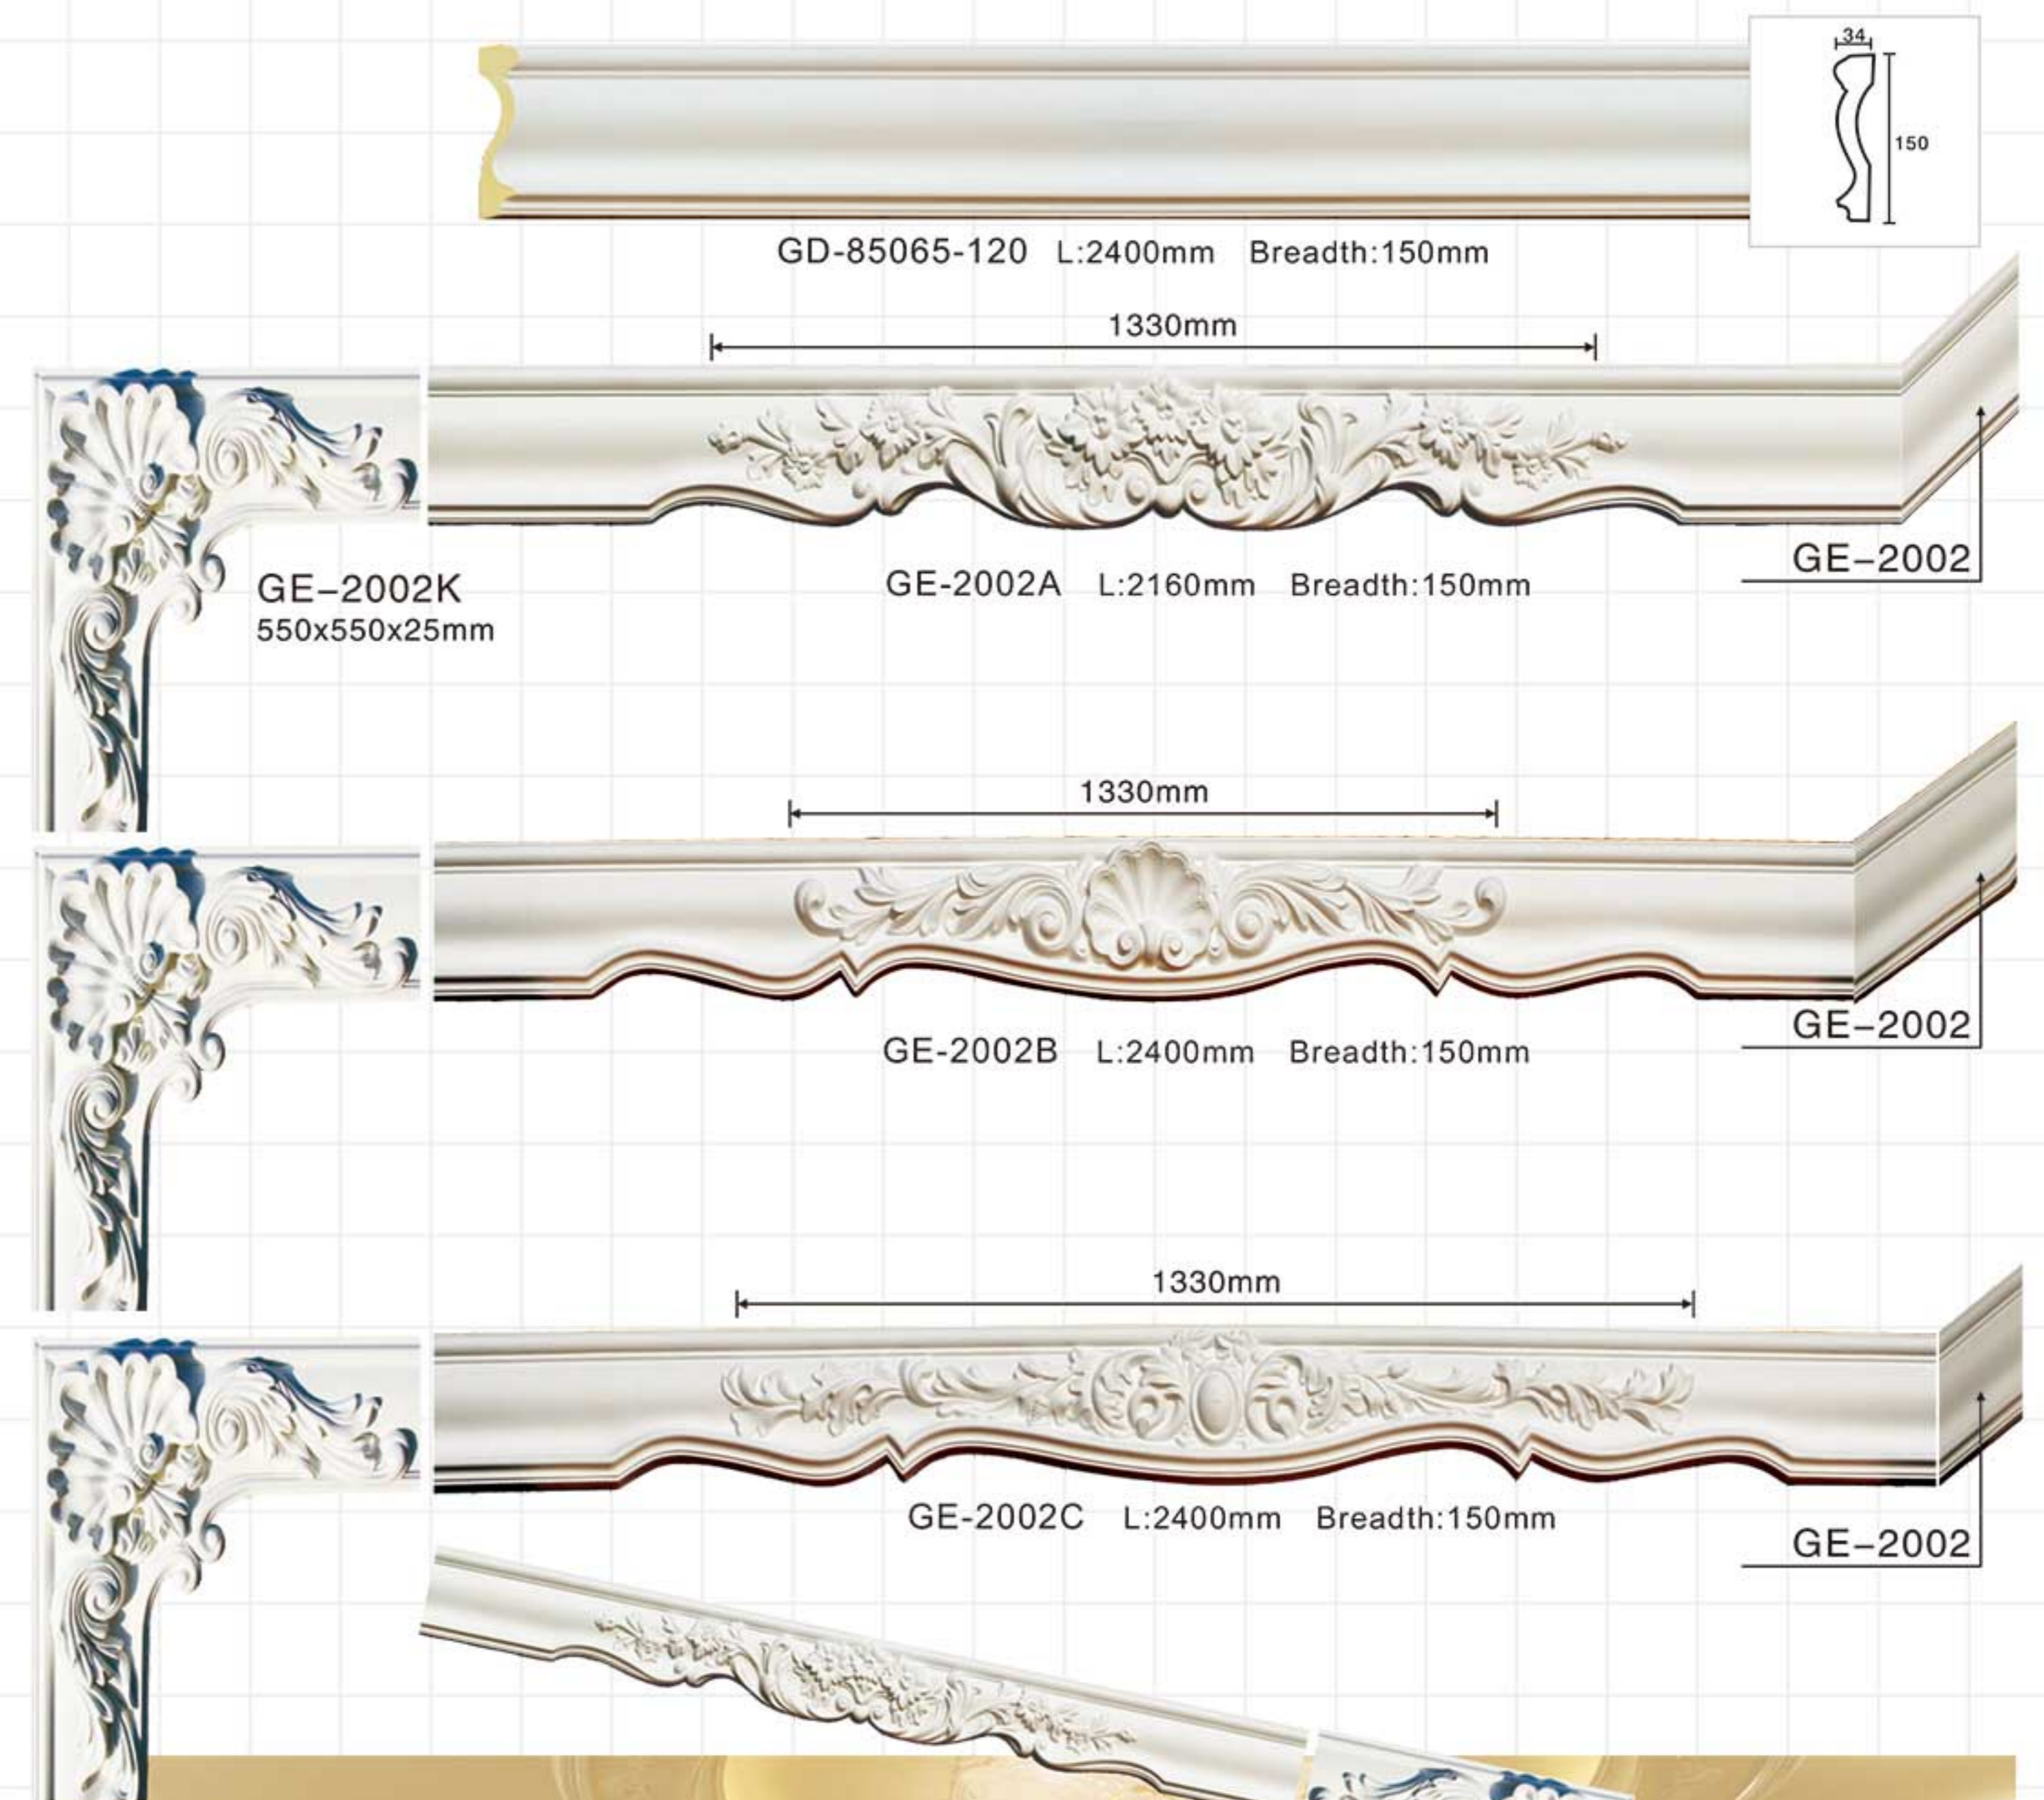

GS-9127 2440x600x35mm

Wall boards

GS-9204 1600x2400x13-45mm

Wall boards

GS-9203 1600x2400x20-25mm

GS-9203 (Bronze)

Wall boards

GS-9202 1200x800x20mm

GS-9202 (Gold with Silver)

GS-9202 (Bronze)

Wall boards

GS-9213

1200x2000x12~20mm

GS-9213 (Gold with Silver) 1200x1600x12~20mm

Wall boards

GS-9201 白色 900x2100x40mm

GS-9201 (Bronze)

Wall boards

GS-9211 1200x1950x25mm

Curtain box

Curtain box

Door surroundings

Door surroundings

Size Marking: HxWxD

Door surroundings

Door surroundings

Size Marking: HxWxD

Door surroundings

Door surroundings

Size Marking: HxWxD

GE-211 112x112x30mm

GE-211 112x112x30mm