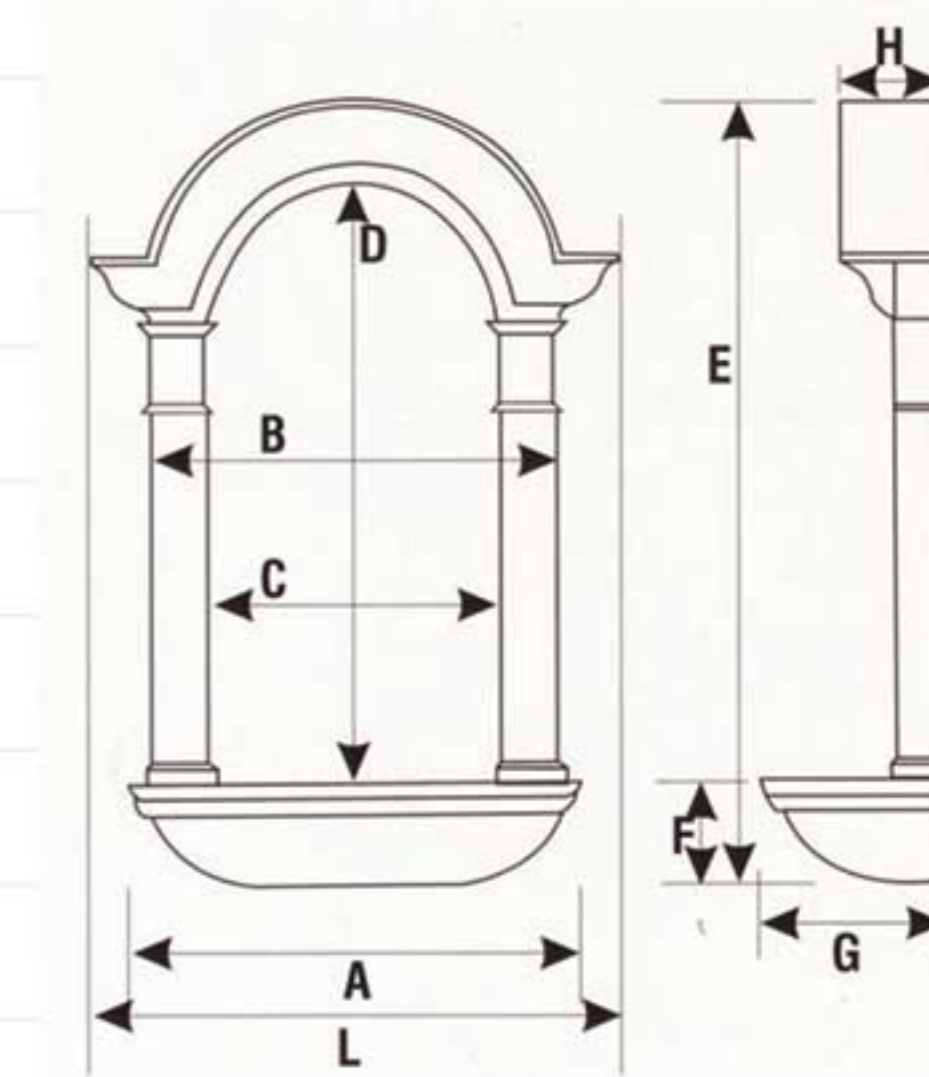

GH-6805
(H)420x(W)520x(D)250mm

GH-6804
(H)390x(W)370x(D)180mm

GH-6803
(H)390x(W)370x(D)180mm

GH-6801
A:550mm B:540mm
C:390mm D:830mm
E:1078mm F:180mm
G:270mm H:135mm
L:698mm

850mm

1645mm

Size Marking: HxWxD