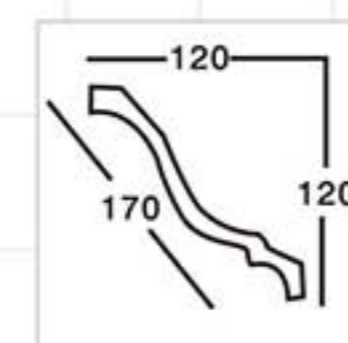

GB-82048
Length□2400mm
Breadth:85mm
Pattern:10mm

GB-82094
Length□2400mm
Breadth:84mm
Pattern:240mm

GB-82052-88
Length□2400mm
Breadth:87mm
Pattern:200mm

GB-82060
Length□2400mm
Breadth:98mm
Pattern:34mm

GB-82064
Length□2400mm
Breadth:100mm
Pattern:120mm

GB-82064
Length□2400mm
Breadth:100mm
Pattern:120mm

GB-82068
Length□2400mm
Breadth:104mm
Pattern:165mm

GB-82073
Length□2400mm
Breadth:109mm
Pattern:205mm

GB-82090
Length□2400mm
Breadth:200mm
Pattern:100mm

Champagne Gold

Color Effect

GC-83045
Length □ 2400mm
Breadth: 121mm

Gold

GC-83046-80
Length □ 2400mm
Breadth: 118mm

Champagne silver

GC-83013-85
Length □ 2400mm
Breadth: 124mm

silver

GC-83075
Length □ 2400mm
Breadth: 170mm

Gold

GD-85041
Length □ 2400mm
Breadth: 90mm

Gold

Color Effect

Color Effect

M-7134 Champagne silver
D=Ø760mm
d=Ø70mm

M-7134 Bronze
D=Ø760mm
d=Ø70mm