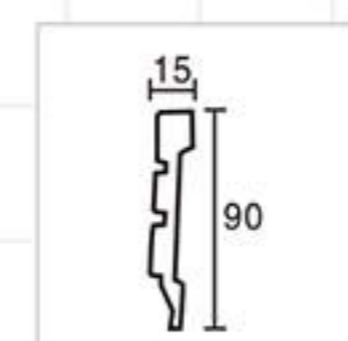

Color Effect

GC-83050
Length □ 2400mm
Breadth: 125mm

GC-83022-80
Length □ 2400mm
Breadth: 85mm

GC-83031-75
Length □ 2400mm
Breadth: 104mm

GC-83038-60
Length □ 2400mm
Breadth: 85mm

Color Effect

GC-83045
Length □ 2400mm
Breadth: 121mm

GC-83046-80
Length □ 2400mm
Breadth: 118mm

GC-83013-85
Length □ 2400mm
Breadth: 124mm

GC-83075
Length □ 2400mm
Breadth: 170mm

GD-85041
Length □ 2400mm
Breadth: 90mm