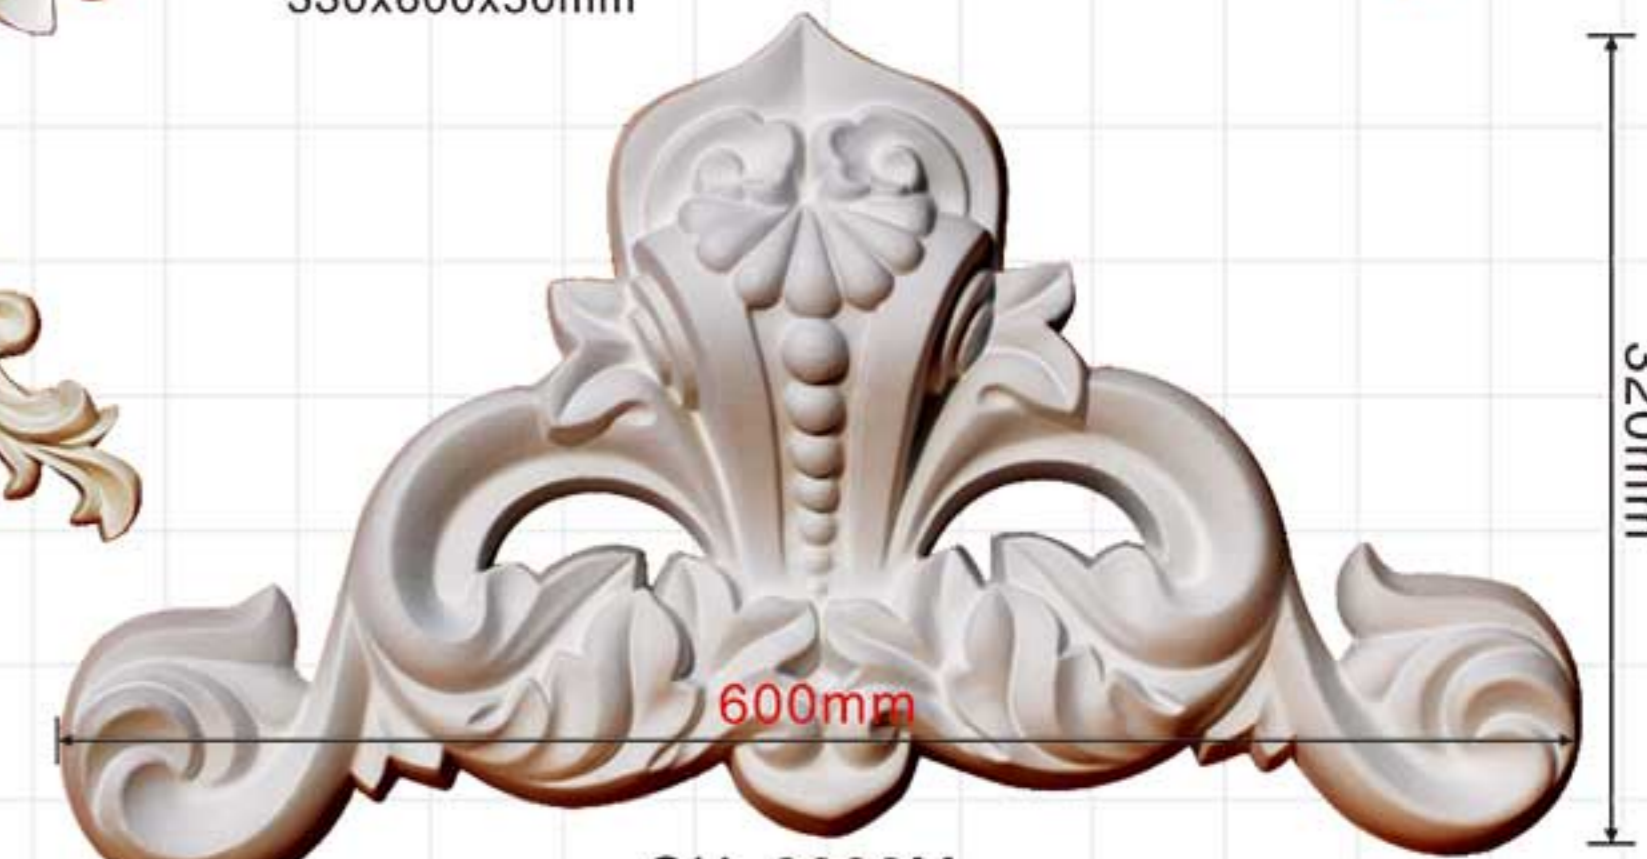

GH-8027M
330x600x50mm

GH-8028M
320x600x70mm