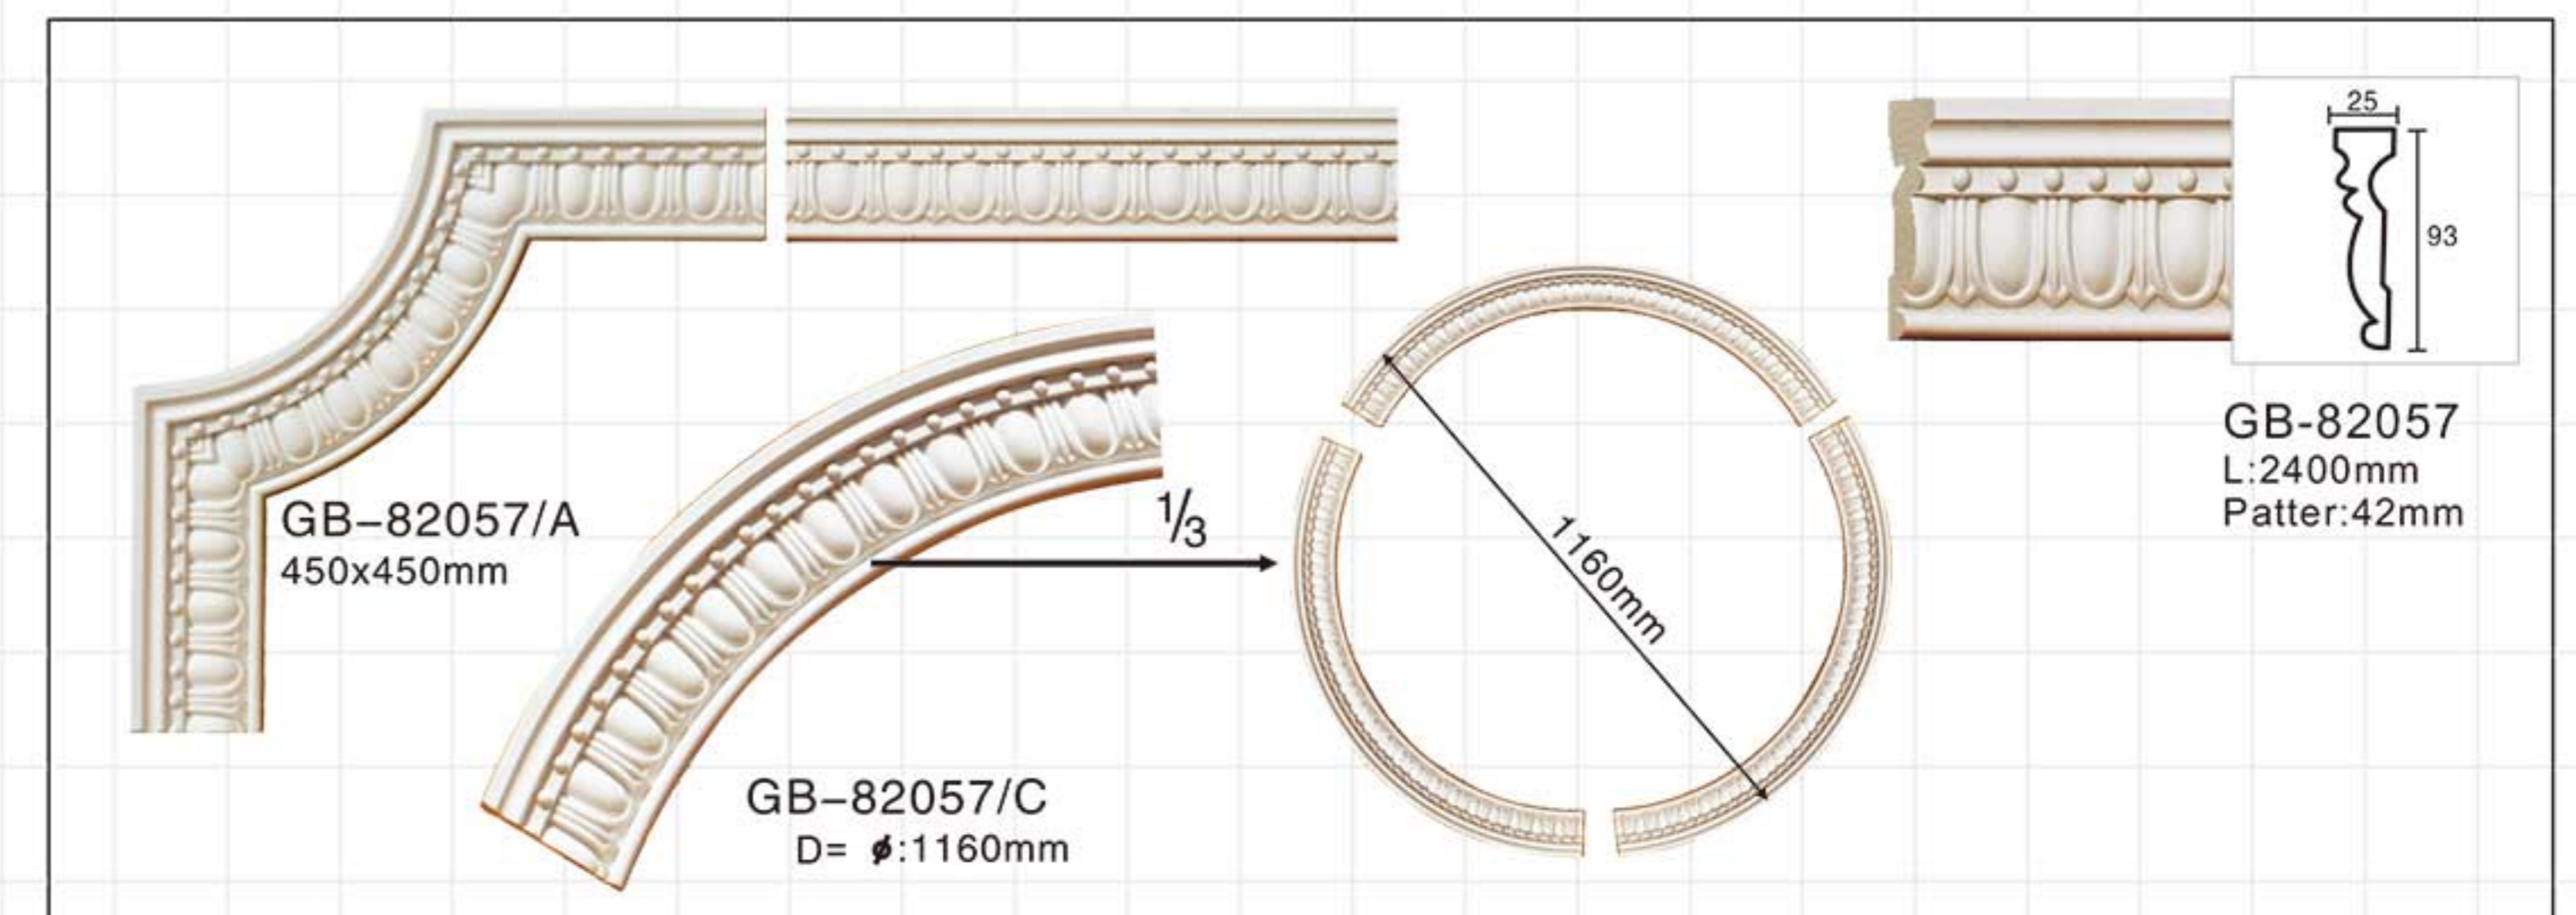

Carving panel mouldings-Corners