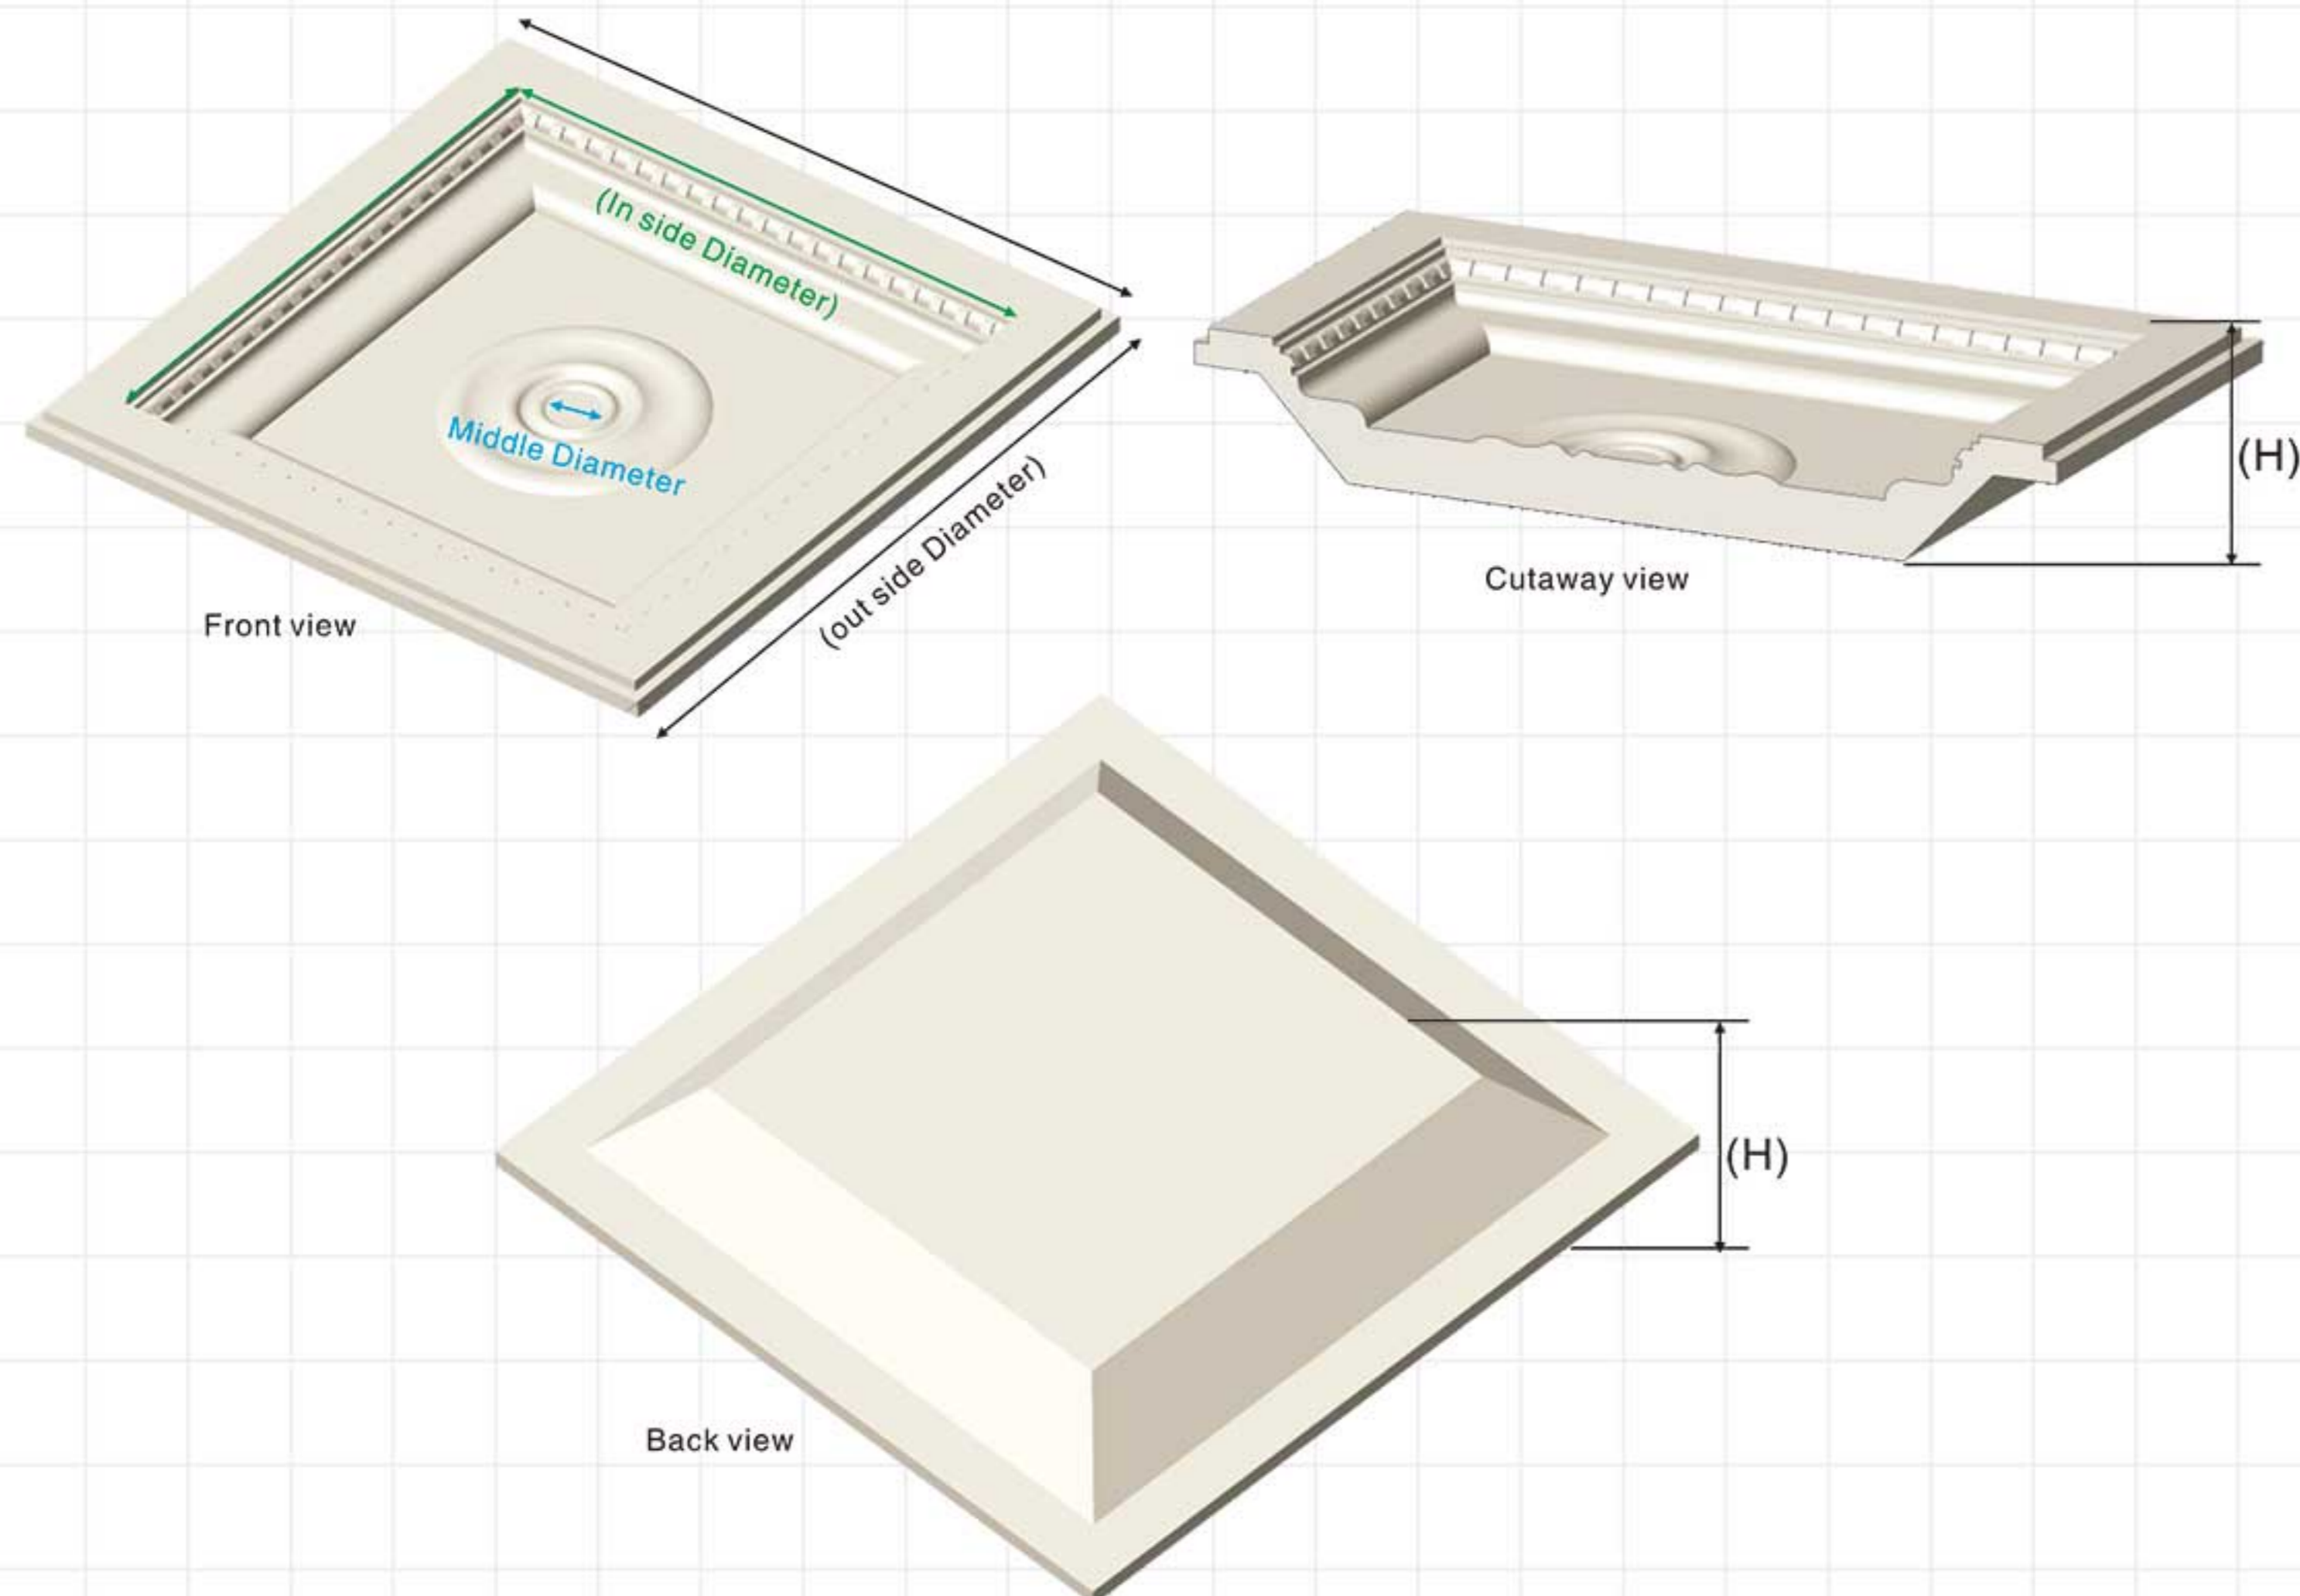

Ceiling domes

Ceiling domes

M-7301
D=ø605x605mm
d =ø500x500mm
MD=ø40mm
H = 90mm