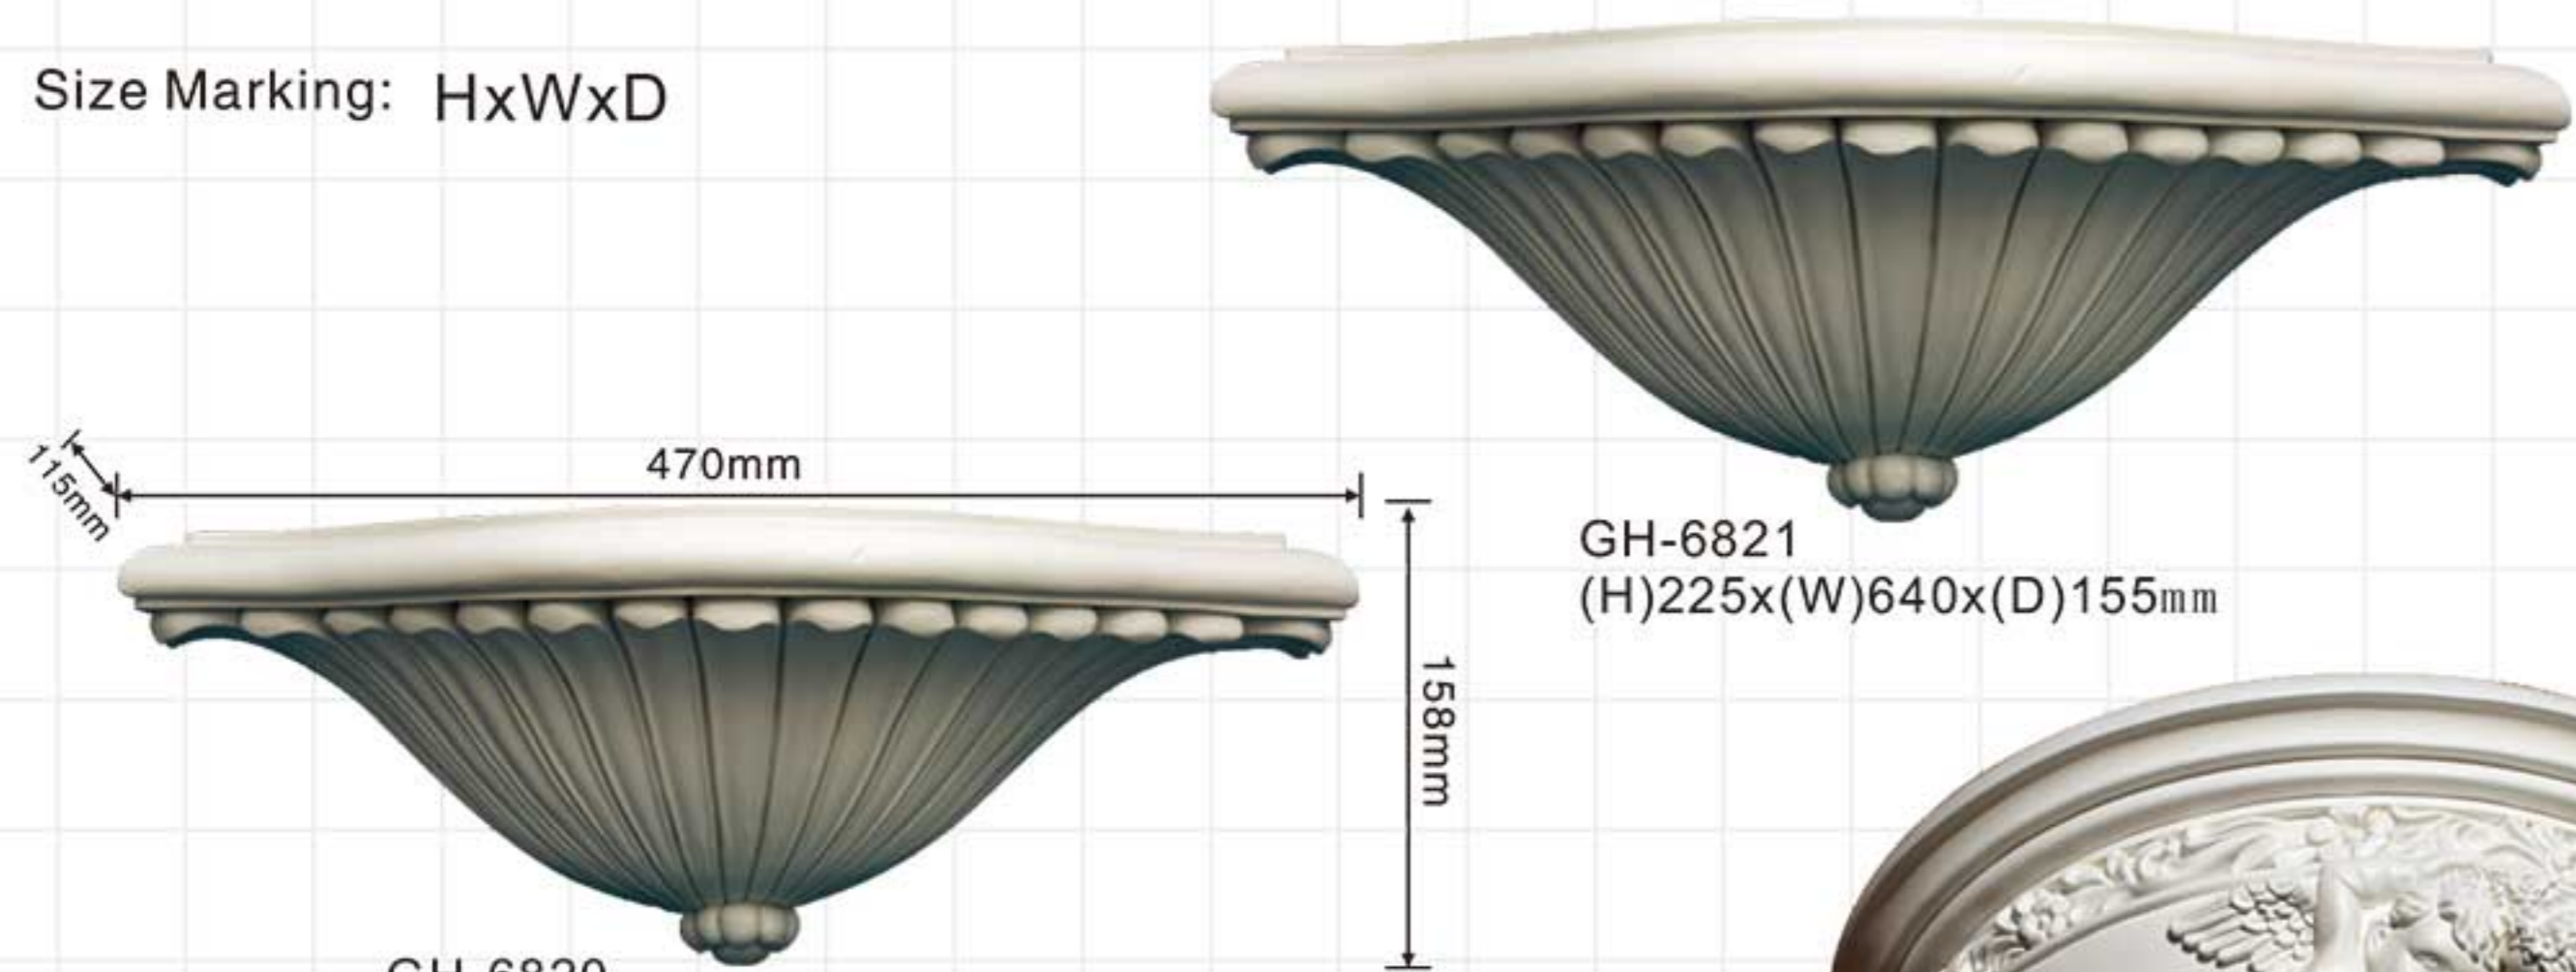

GH-6805
(H)420x(W)520x(D)250mm

GH-6804
(H)390x(W)370x(D)180mm

GH-6803
(H)390x(W)370x(D)180mm

GH-6801
A:550mm B:540mm
C:390mm D:830mm
E:1078mm F:180mm
G:270mm H:135mm
L:698mm

850mm

1645mm

Size Marking: HxWxD

GH-6802
A:395mm B:380mm
C:230mm D:524mm
E:801mm F:184mm
G:188mm H:58mm

GH-6800
A:735mm F:82mm
B:788mm G:175mm
C:580mm H:160mm
D:1250mm L:850mm
E:1645mm

Fireplace/niches/shelvings

Fireplace/niches/shelvings

Size Marking: HxWxD

Fireplace/niches/shelvings

Corbels

Size Marking: HxWxD

GH-6821
(H)225x(W)640x(D)155mm

GH-6820
(H)158x(W)470x(D)115mm

GH-6811
(H)515x(W)720x(D)350mm

GH-6812
(H)440x(W)610x(D)290mm