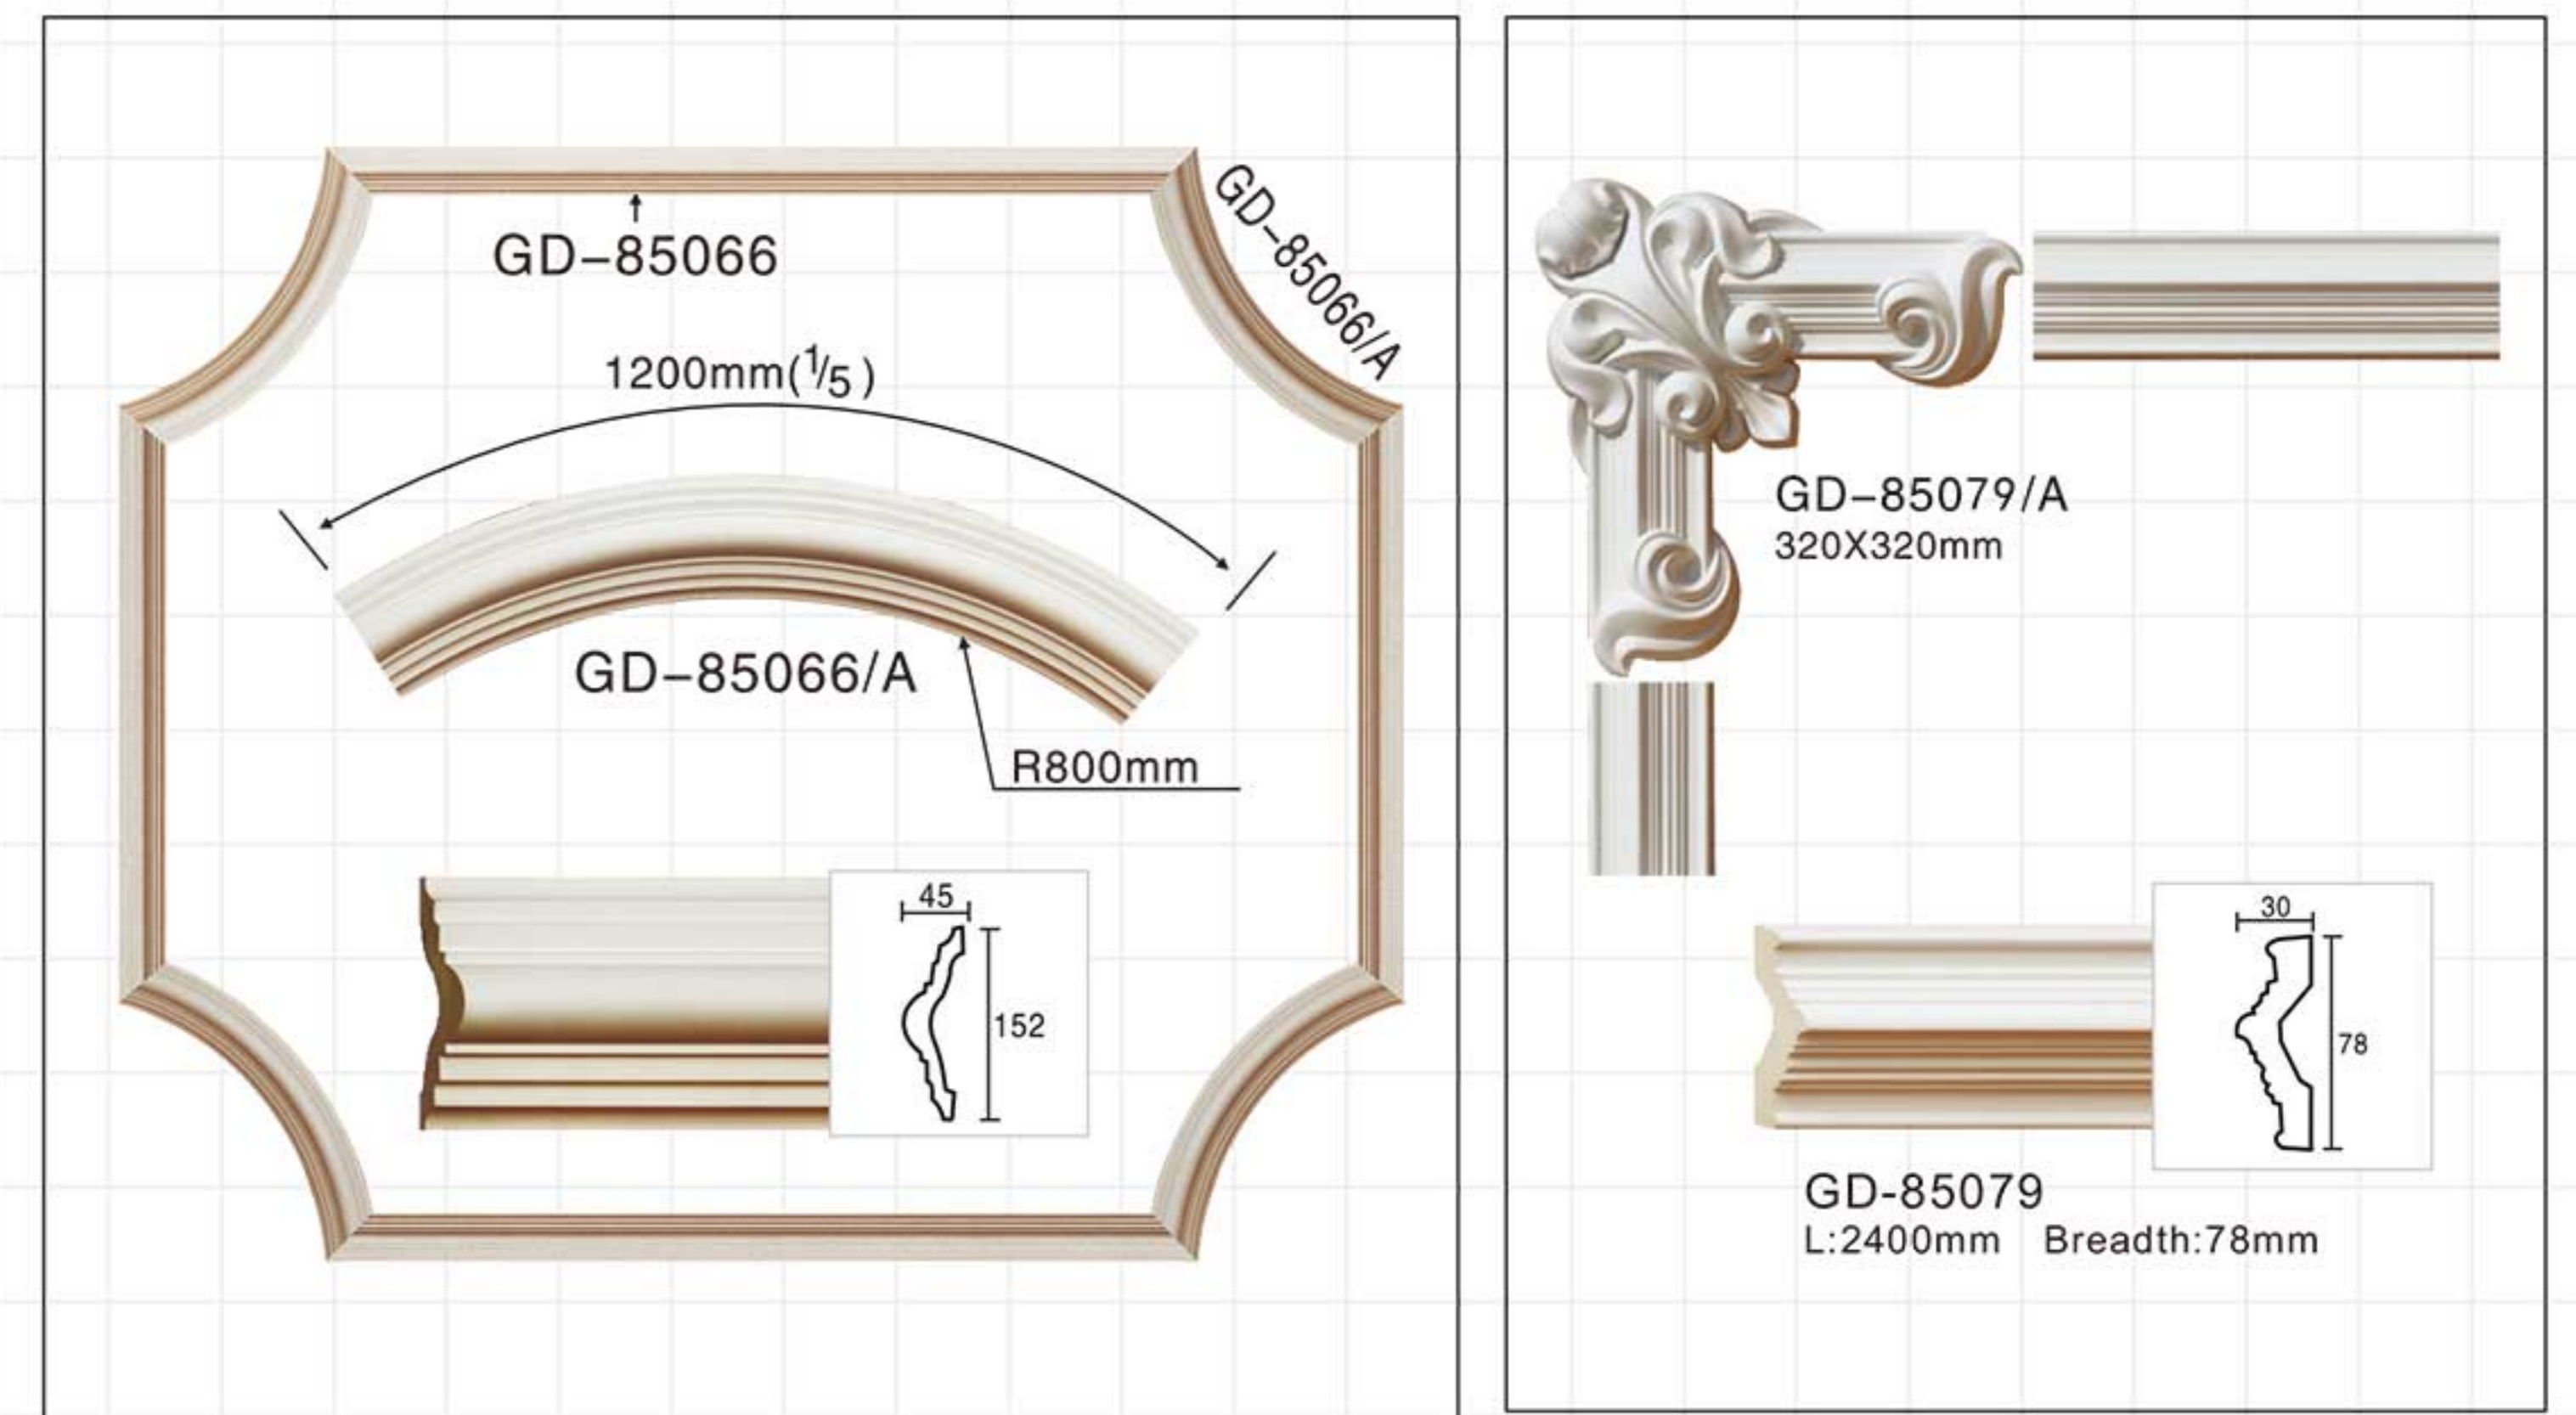

Carving panel mouldings-Corners