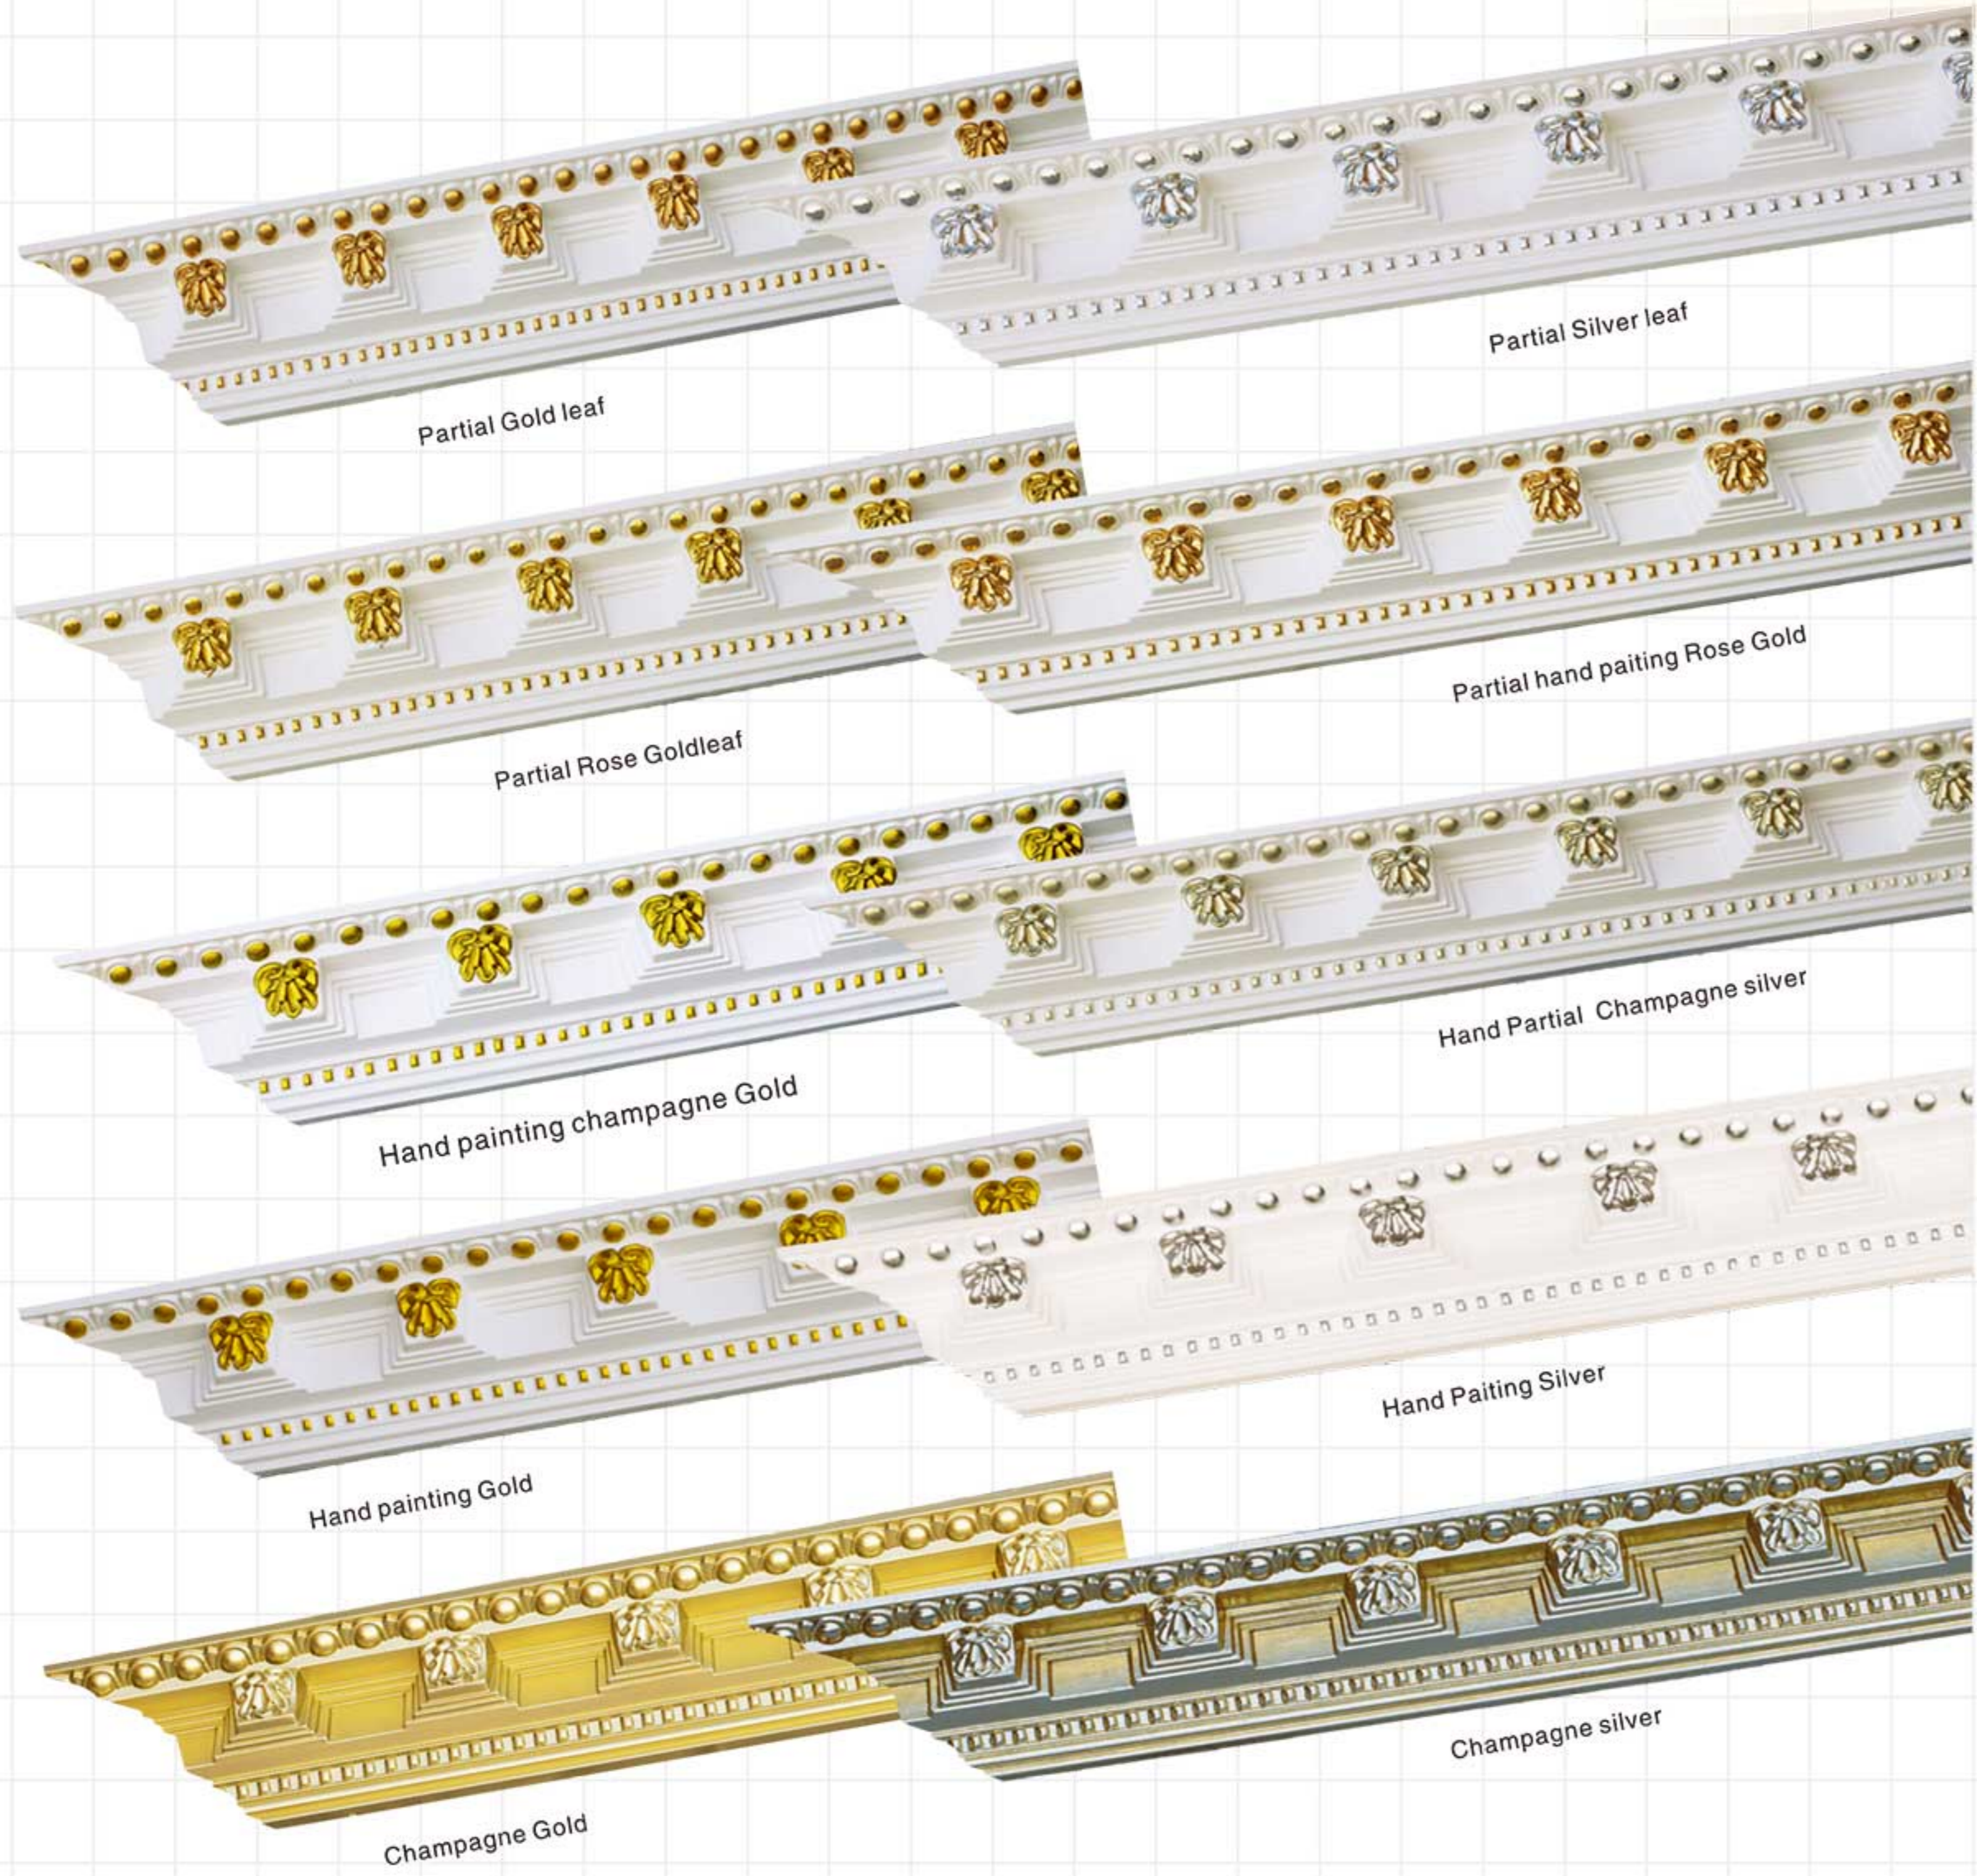

GA-81039-80 Gold with Silver
 Breadth:114mm
 Pattern:200mm
 Length□2400mm

GA-81039-80 Off white
 Breadth:114mm
 Pattern:200mm
 Length□2400mm

Color Effect

Color Effect

GA-81088-100 Gold with Silver
 Breadth:133mm
 Pattern:100mm
 Length□2400mm

GA-81088-100 Off white
 Breadth:133mm
 Pattern:100mm
 Length□2400mm

Color Effect

GA-81004
Length □ 2400mm
Breadth: 79mm
Pattern: 10mm

GA-81009
Length □ 2400mm
Breadth: 113mm
Pattern: 485mm

GA-81037-80
Length □ 2400mm
Breadth: 109mm
Pattern: 120mm

GA-81038
Length □ 2400mm
Breadth: 114mm
Pattern: 200mm

GA-81038
Length □ 2400mm
Breadth: 114mm
Pattern: 200mm

GA-81040-85
Length □ 2400mm
Breadth: 117mm
Pattern: 122mm

GA-81043
Length □ 2400mm
Breadth: 100mm
Pattern: 143mm