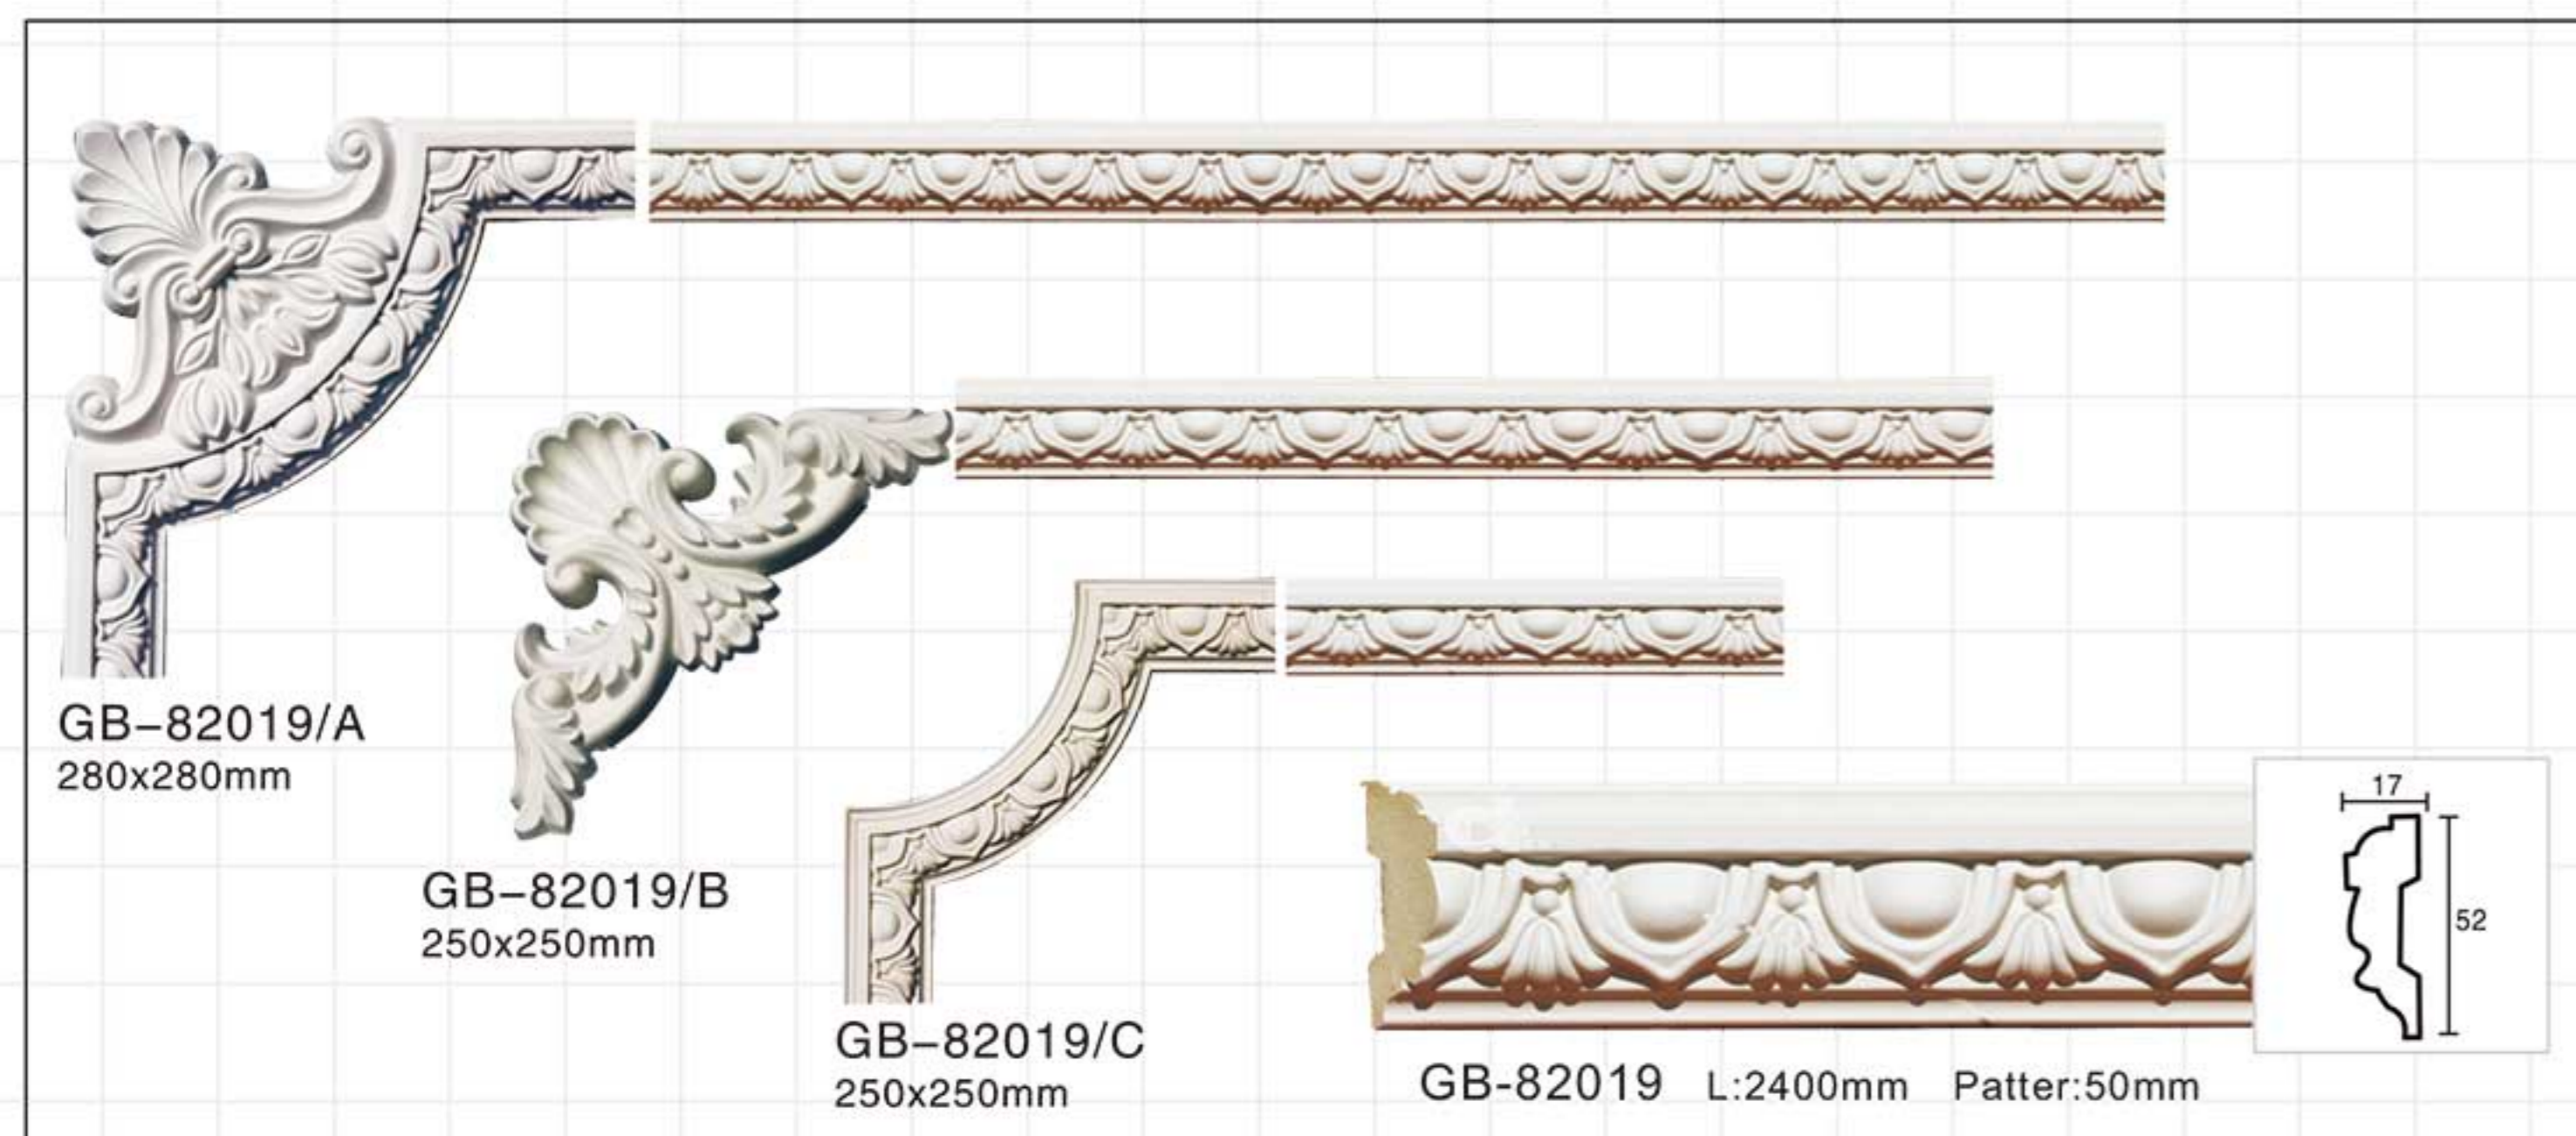

Carving panel mouldings-Corners

Carving panel mouldings-Corners