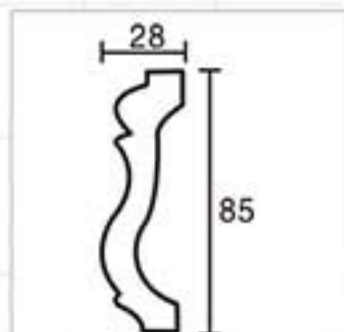

Partial Gold leaf

GA-81058
Length □ 2400mm
Breadth: 121mm
Pattern: 40mm

Champagne Gold

GA-81069
Length □ 2400mm
Breadth: 128mm
Pattern: 144mm

Famille rose

GA-81071
Length □ 2400mm
Breadth: 145mm
Pattern: 77mm

Gold

GA-81155
Length□2400mm
Breadth:228mm
Pattern:240mm

Champagne Gold

GA-81156-160
Length□2400mm
Breadth:255mm
Pattern:245mm

Gold with Silver

GA-81158
Length□2400mm
Breadth:222mm
Pattern:480mm

Partial Gold leaf

GA-81161
Length□2400mm
Breadth:245mm
Pattern:125mm

Bronze

Color Effect

Color Effect

Color Effect

GA-81170
Length□2400mm
Breadth:498mm
Pattern:244mm

GB-82002
Length□2400mm
Breadth:30mm
Pattern:50mm

GB-82011
Length□2400mm
Breadth:45mm
Pattern:90mm

GB-82048
Length□2400mm
Breadth:85mm
Pattern:10mm

GB-82094
Length□2400mm
Breadth:84mm
Pattern:240mm

GB-82052-88
Length□2400mm
Breadth:87mm
Pattern:200mm

GB-82060
Length□2400mm
Breadth:98mm
Pattern:34mm

GB-82064
Length□2400mm
Breadth:100mm
Pattern:120mm