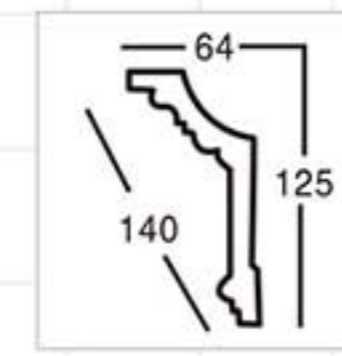

GA-81119
Length □ 2400mm
Breadth: 140mm
Pattern: 20mm