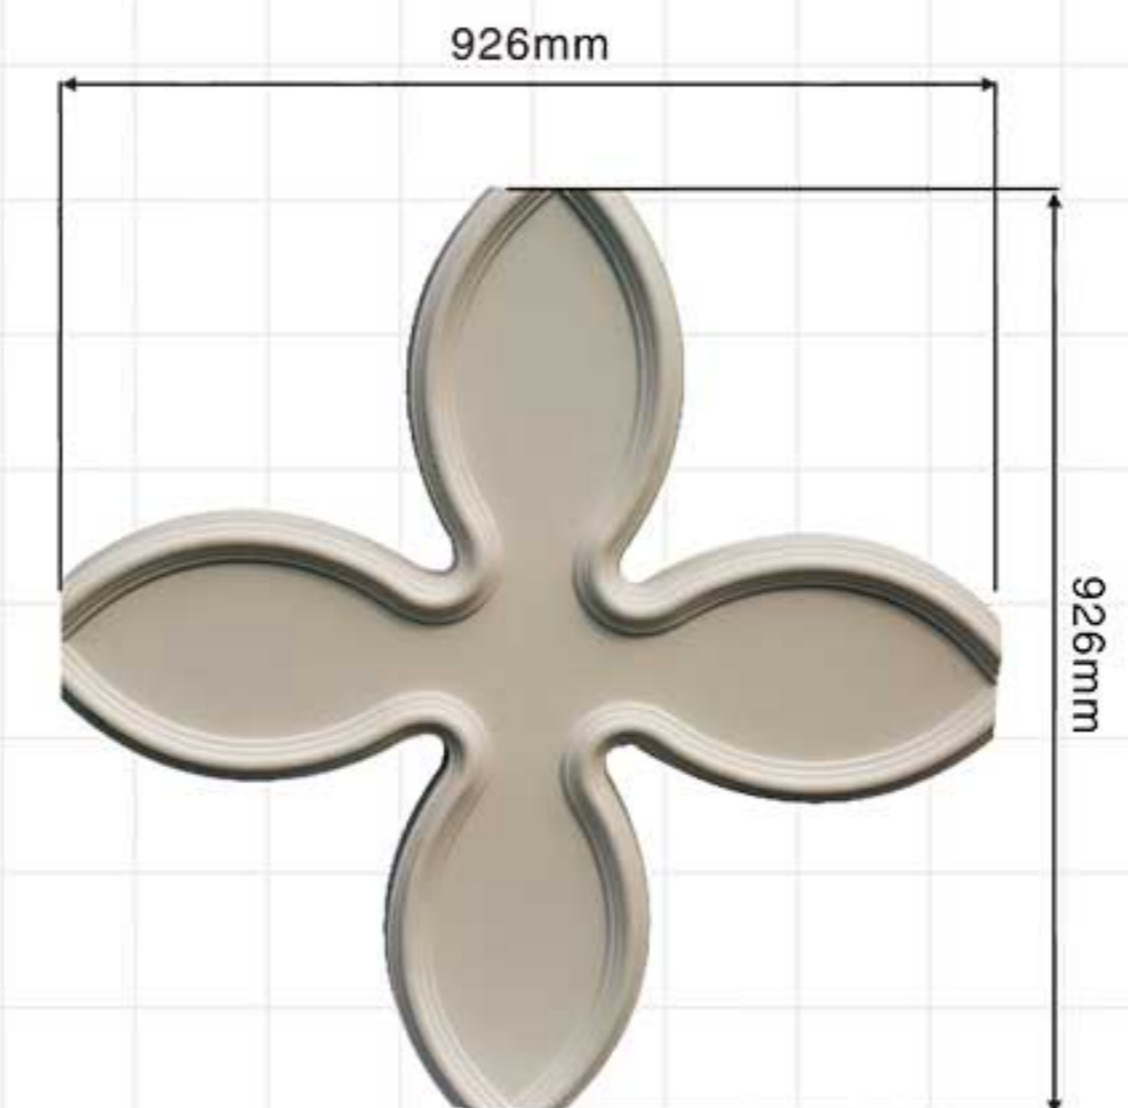

Celing tiles/wall molding

Leading brand Leading innovation

Celing tiles/wall molding

Jointless joint combination of mate and female

Celing tiles/wall molding

M-7401
D:400x400x20mm

M-7402
D:600x600x20mm

M-7405
D:450x450x20mm

M-7415
600x600x25mm

Celing tiles/wall molding

M-7403
D:600x600x30mm

M-7404A
D:600x600x15mm

M-7404
D:790x790x20mm

Celing tiles/wall molding

M-7406
D:885x750x20mm

M-7407
D:550x550x15mm

M-7408
D:790x665x65mm

Celing tiles/wall molding

M-7409
D:460x300x15mm

M-7410 D:926x926x50mm
850mm

M-7411 D:850x850x20mm

Celing tiles/wall molding

Celing Medallion

Rounded medallion

2020 New arrival, French style!

M-7193M
D=ø1000mm
MD=ø60mm
Base plate: 10mm

M-7193
D=ø800mm
MD=ø50mm
Base plate: 10mm

M-7193S
D=ø600mm
MD=ø40mm
Base plate: 10mm

Rounded medallion

M-7195L
D=ø1200mm
MD=ø120mm
Base plate: 10mm