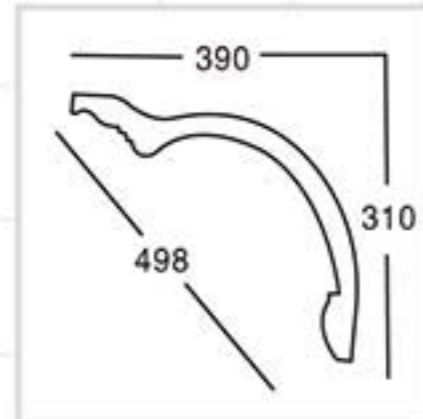

GA-81171
L:2100mm
Breadth:403mm
Pattern:60mm

GA-81172
L:2400mm
Breadth:585mm
Pattern:135mm

GA-81173
L:2100mm
Breadth:525mm
Pattern:60mm

GA-81179
L:2400mm
Breadth:519mm
Pattern:300mm

Carving crown mouldings