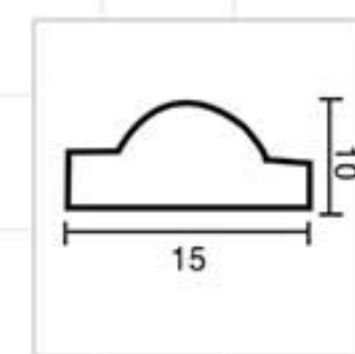

GD-85003-15