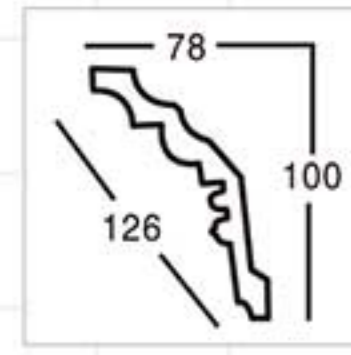

GA-81038
Length □ 2400mm
Breadth: 114mm
Pattern: 200mm

GA-81038
Length □ 2400mm
Breadth: 114mm
Pattern: 200mm

GA-81040-85
Length □ 2400mm
Breadth: 117mm
Pattern: 122mm

GA-81043
Length □ 2400mm
Breadth: 100mm
Pattern: 143mm

GA-81045
Length □ 2400mm
Breadth: 101mm
Pattern: 45mm

GA-81049
Length □ 2400mm
Breadth: 100mm
Pattern: 60mm

GA-81049
Length □ 2400mm
Breadth: 100mm
Pattern: 60mm

Color Effect

Color Effect

GA-81051-80
Length □ 2400mm
Breadth: 114mm
Pattern: 200mm

Partial Gold leaf

GA-81058
Length □ 2400mm
Breadth: 121mm
Pattern: 40mm

Champagne Gold

GA-81069
Length □ 2400mm
Breadth: 128mm
Pattern: 144mm

Famille rose

GA-81071
Length □ 2400mm
Breadth: 145mm
Pattern: 77mm

Hand Paiting Silver

GA-81083
Length □ 2400mm
Breadth: 126mm
Pattern: 122mm

Hand painting champagne Gold

GA-81091
Length □ 2400mm
Breadth: 127mm
Pattern: 810mm

Gold with Silver

Color Effect

GA-81095
Length □ 2400mm
Breadth: 116mm
Pattern: 100mm