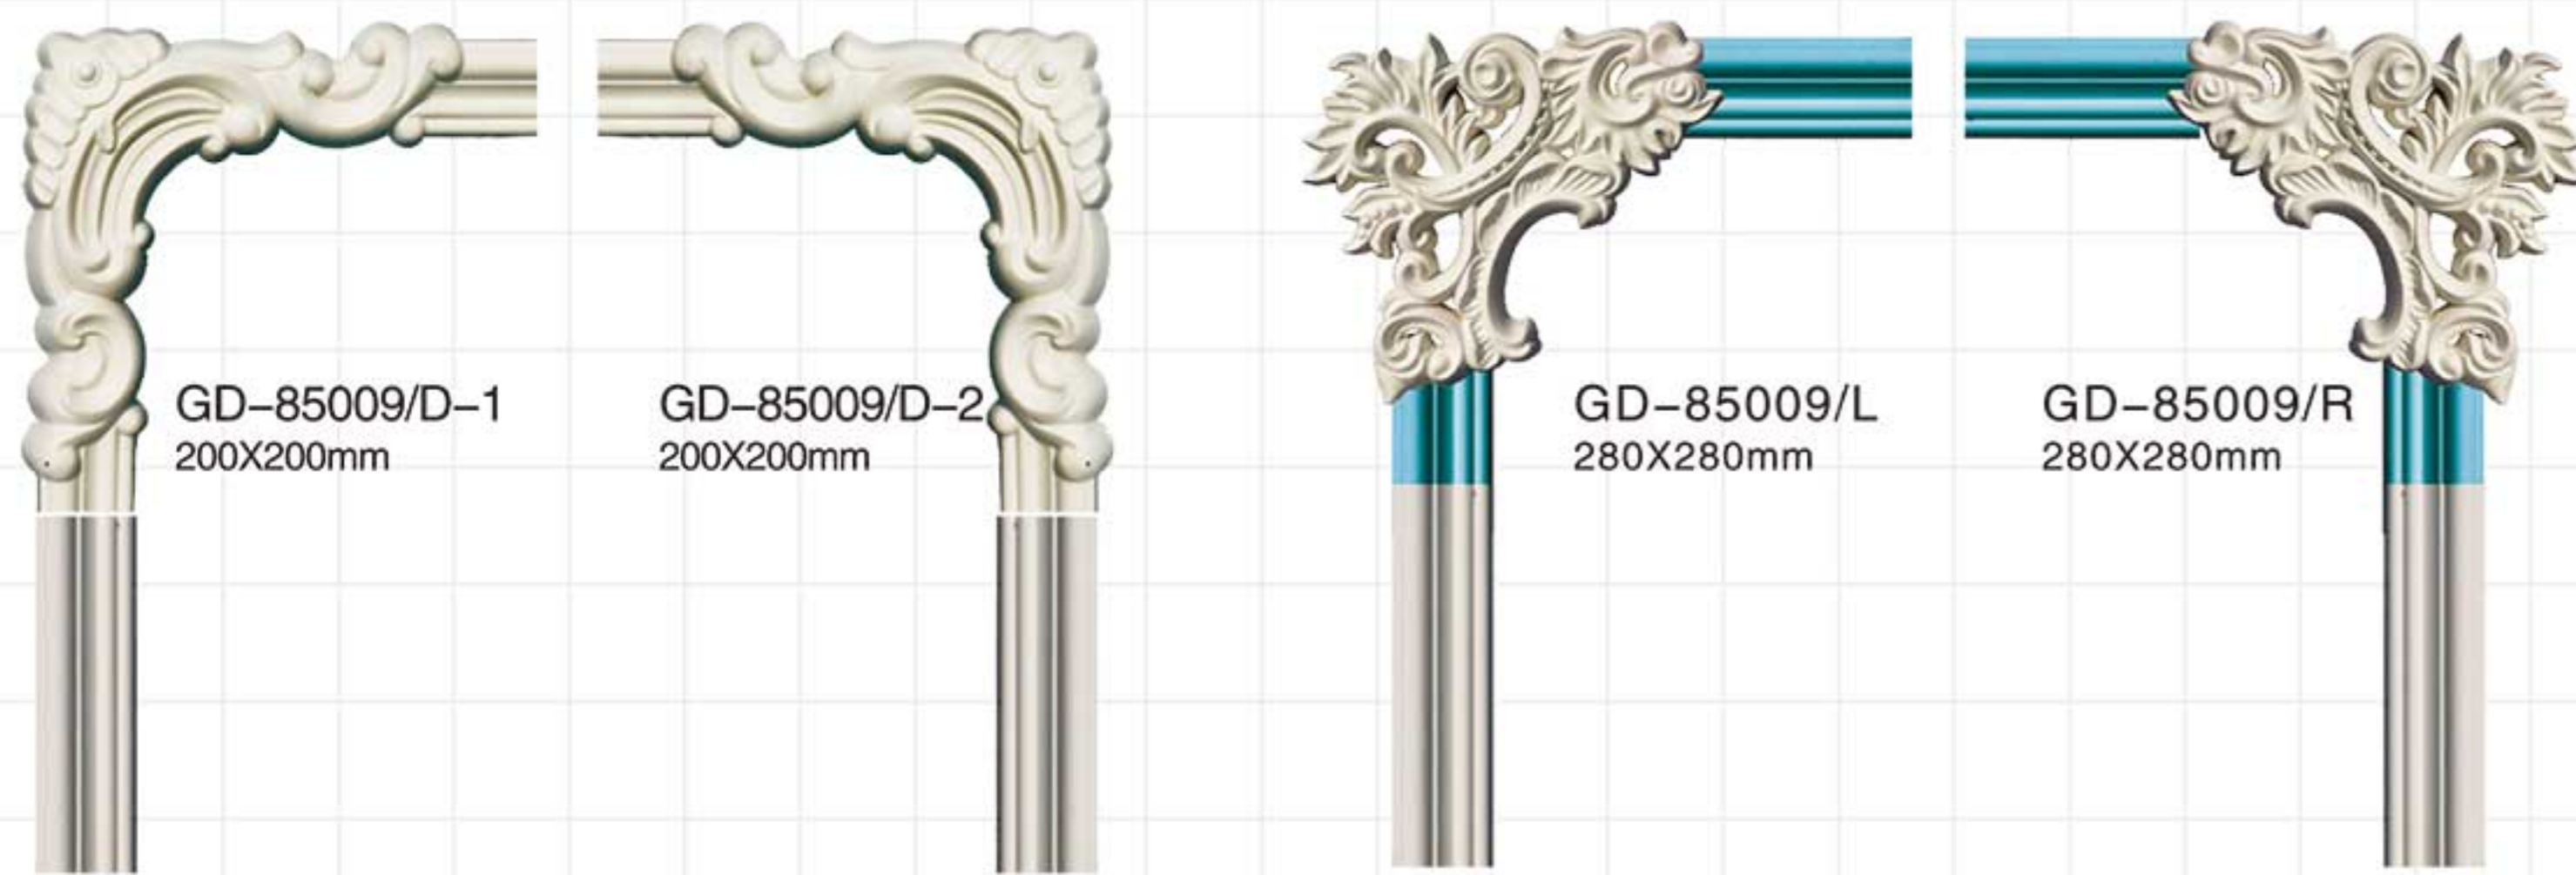

Carving panel mouldings-Corners

Carving panel mouldings-Corners