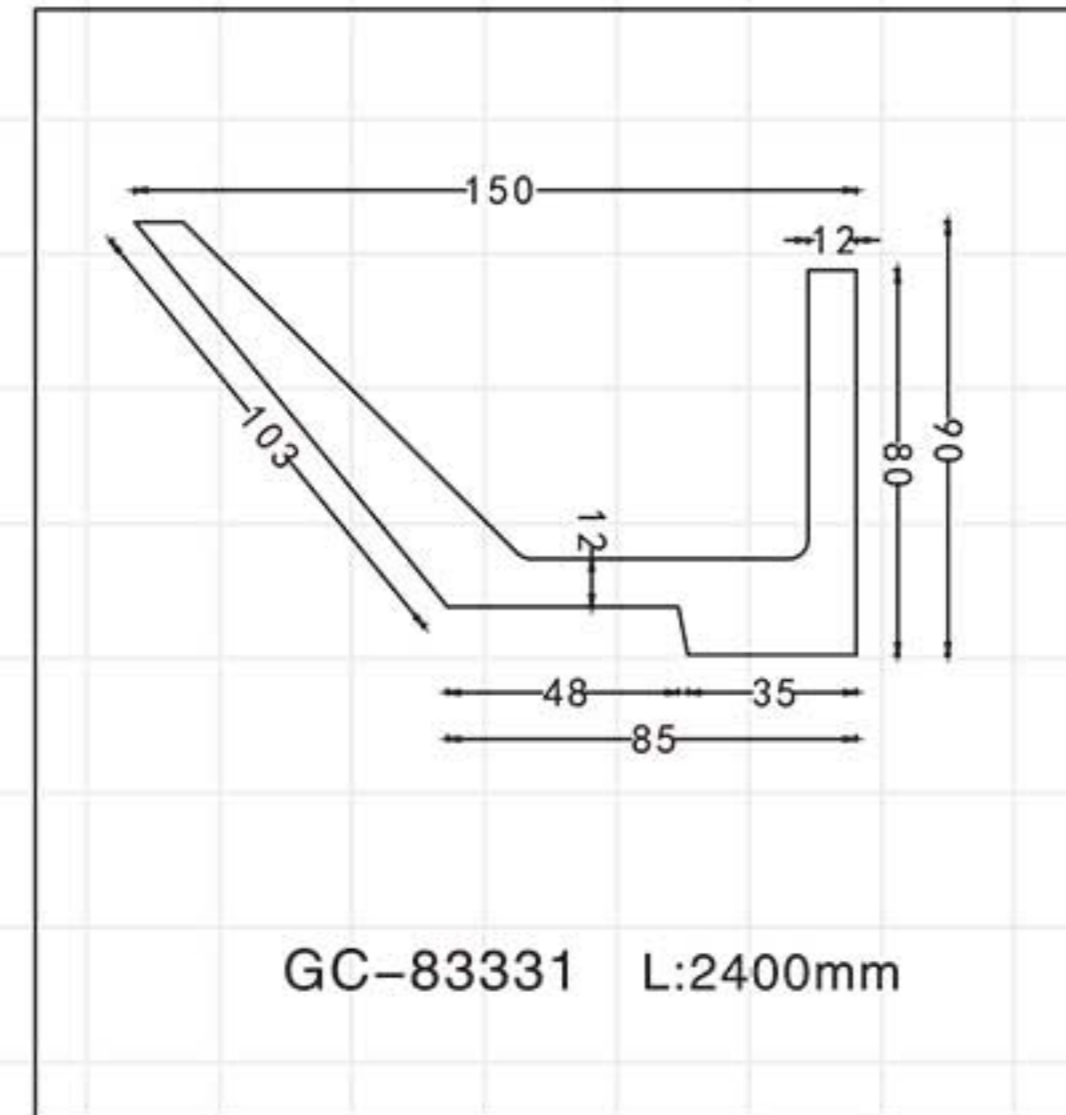

Modern concise style

Concise moulding-board with hide light,soften dimensional atmosphere,downy illume,sweet and incomparable