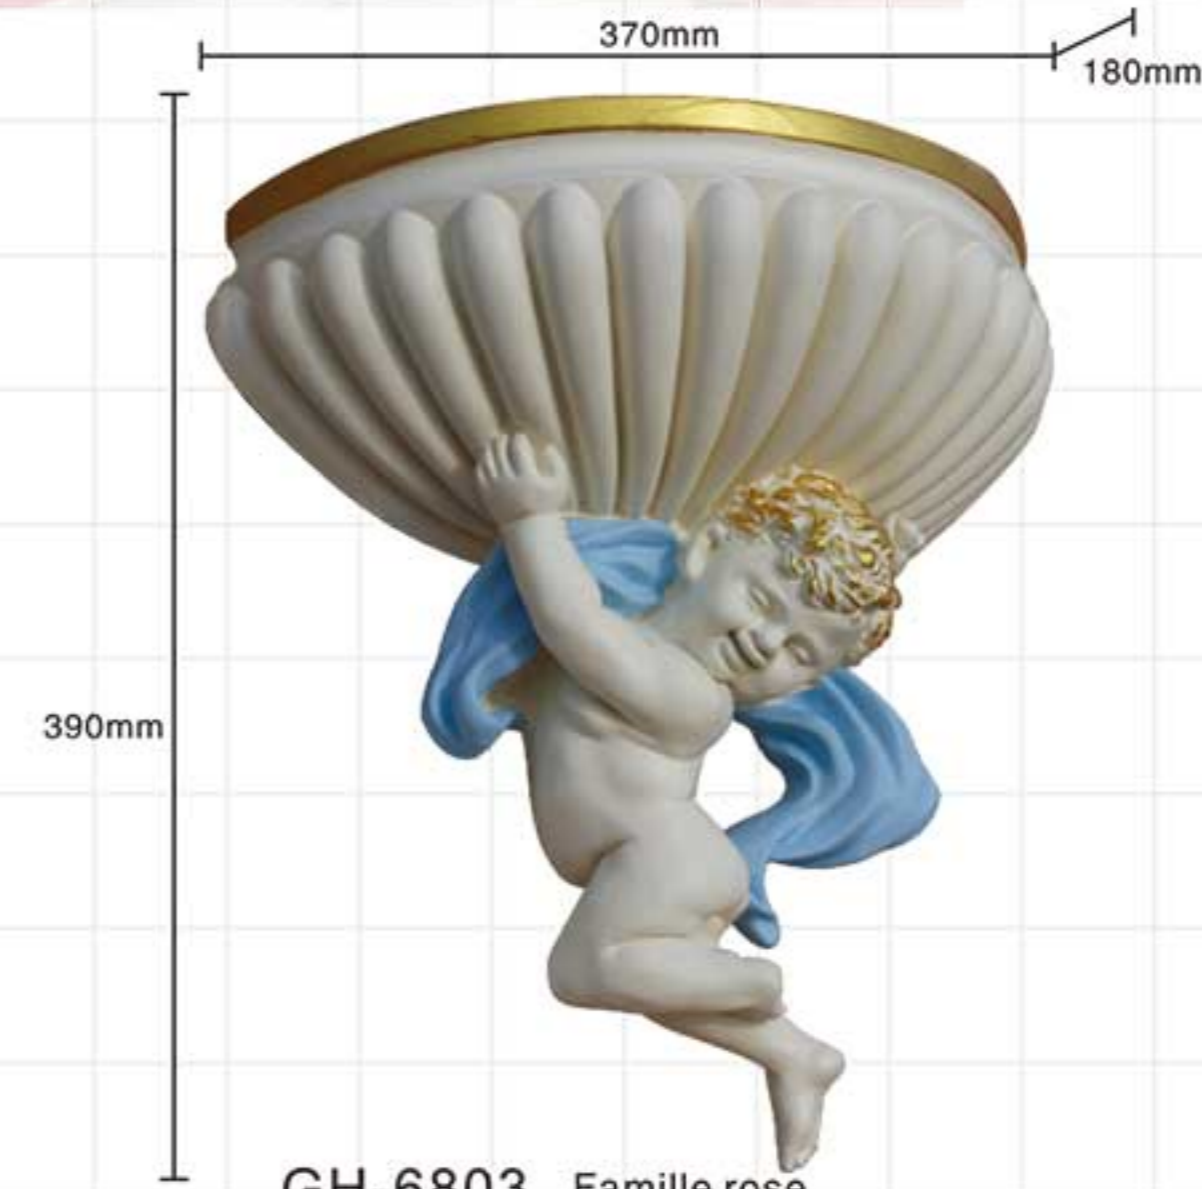

GS-9112 Bronze
800X800X110mm

Rose wood color
GS-9163
570x675x20mm

GS-9163 Bronze
570x675x20mm

GE-2001K Cream with silver
450X450X25mm

GB-82210 Rose gold
L:2100mm Breadth:238mm Pattern:520mm

GH-6803 Famille rose
390X370X180mm