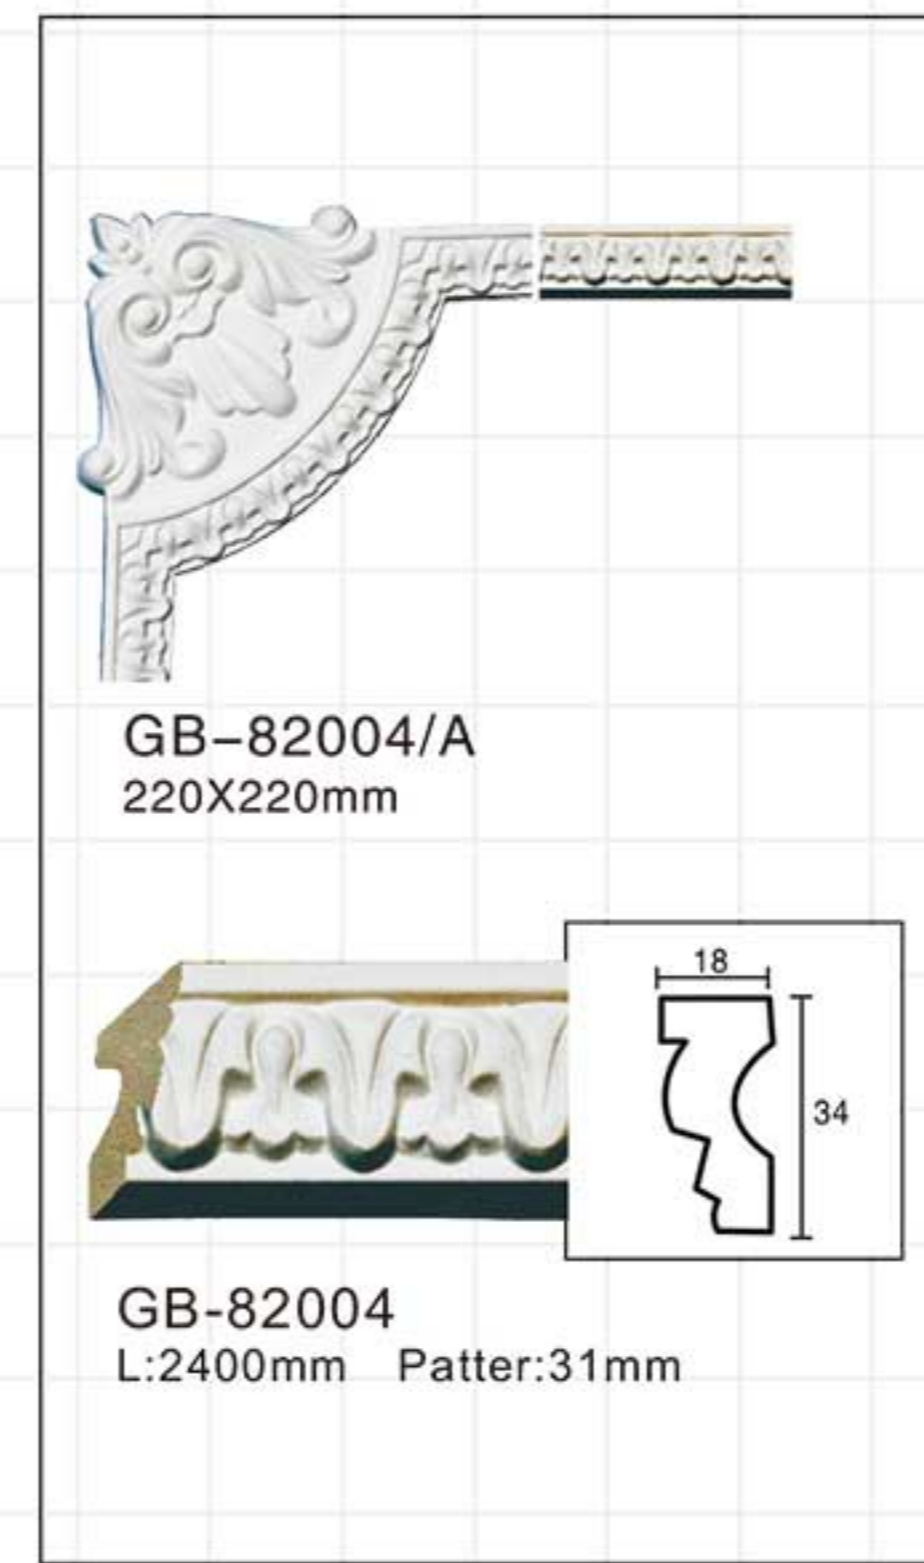

Carving panel mouldings-Corners