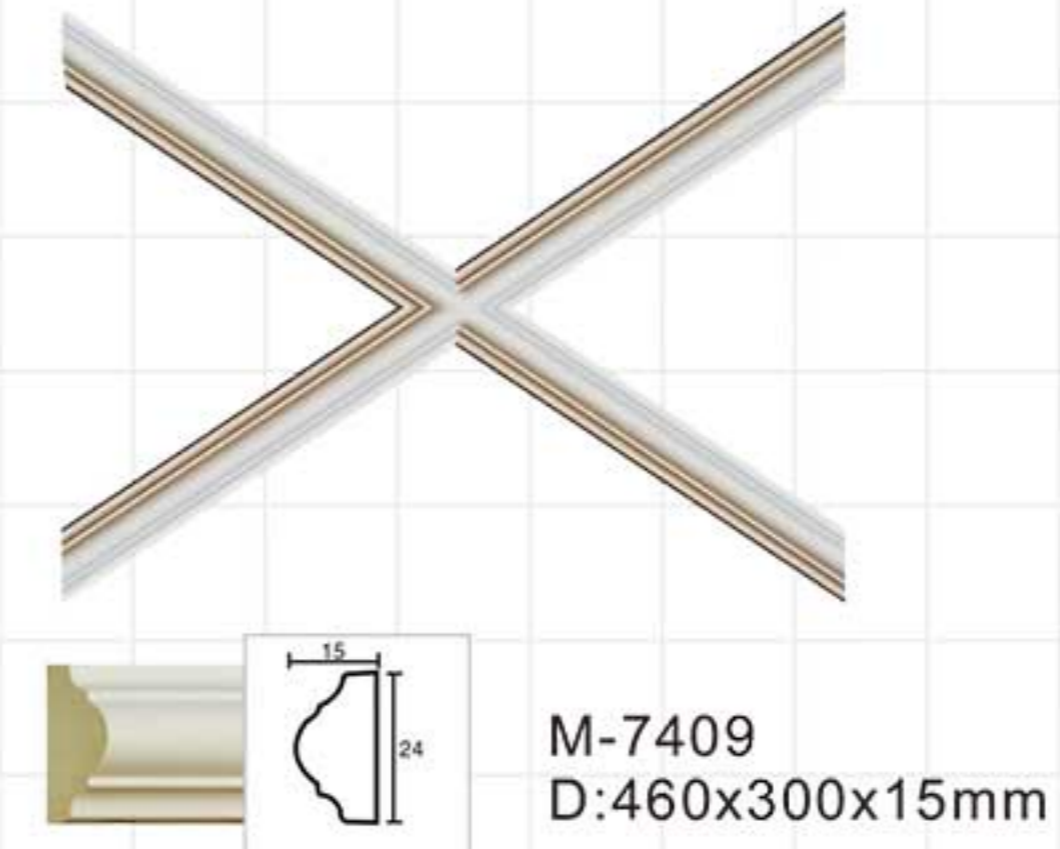

Celing tiles/wall molding

Leading brand Leading innovation

Celing tiles/wall molding

Jointless joint combination of mate and female

Celing tiles/wall molding

M-7401
D:400x400x20mm

M-7402
D:600x600x20mm

M-7405
D:450x450x20mm

M-7415
600x600x25mm

Celing tiles/wall molding

M-7403
D:600x600x30mm

M-7404A
D:600x600x15mm

M-7404
D:790x790x20mm

Celing tiles/wall molding

M-7406
D:885x750x20mm

M-7407
D:550x550x15mm

M-7408
D:790x665x65mm

Celing tiles/wall molding

M-7409
D:460x300x15mm

M-7410 D:926x926x50mm
850mm

M-7411 D:850x850x20mm

Celing tiles/wall molding

Celing Medallion

Rounded medallion