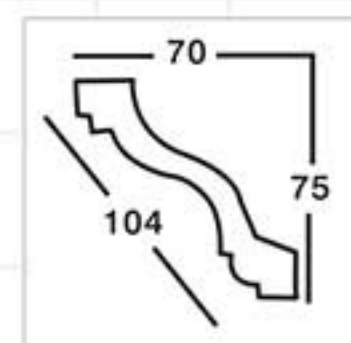

Partial Gold leaf

GA-81058
Length □ 2400mm
Breadth: 121mm
Pattern: 40mm

Champagne Gold

GA-81069
Length □ 2400mm
Breadth: 128mm
Pattern: 144mm

Famille rose

GA-81071
Length □ 2400mm
Breadth: 145mm
Pattern: 77mm

GB-82048
Length□2400mm
Breadth:85mm
Pattern:10mm

GB-82094
Length□2400mm
Breadth:84mm
Pattern:240mm

GB-82052-88
Length□2400mm
Breadth:87mm
Pattern:200mm

GB-82060
Length□2400mm
Breadth:98mm
Pattern:34mm

GB-82064
Length□2400mm
Breadth:100mm
Pattern:120mm

GB-82064
Length□2400mm
Breadth:100mm
Pattern:120mm

GB-82068
Length□2400mm
Breadth:104mm
Pattern:165mm

GB-82073
Length□2400mm
Breadth:109mm
Pattern:205mm

GB-82090
Length□2400mm
Breadth:200mm
Pattern:100mm

Color Effect

GC-83050
Length □ 2400mm
Breadth: 125mm

Rose wood color

GC-83022-80
Length □ 2400mm
Breadth: 85mm

Ivory white

GC-83031-75
Length □ 2400mm
Breadth: 104mm

Antique silver

GC-83038-60
Length □ 2400mm
Breadth: 85mm