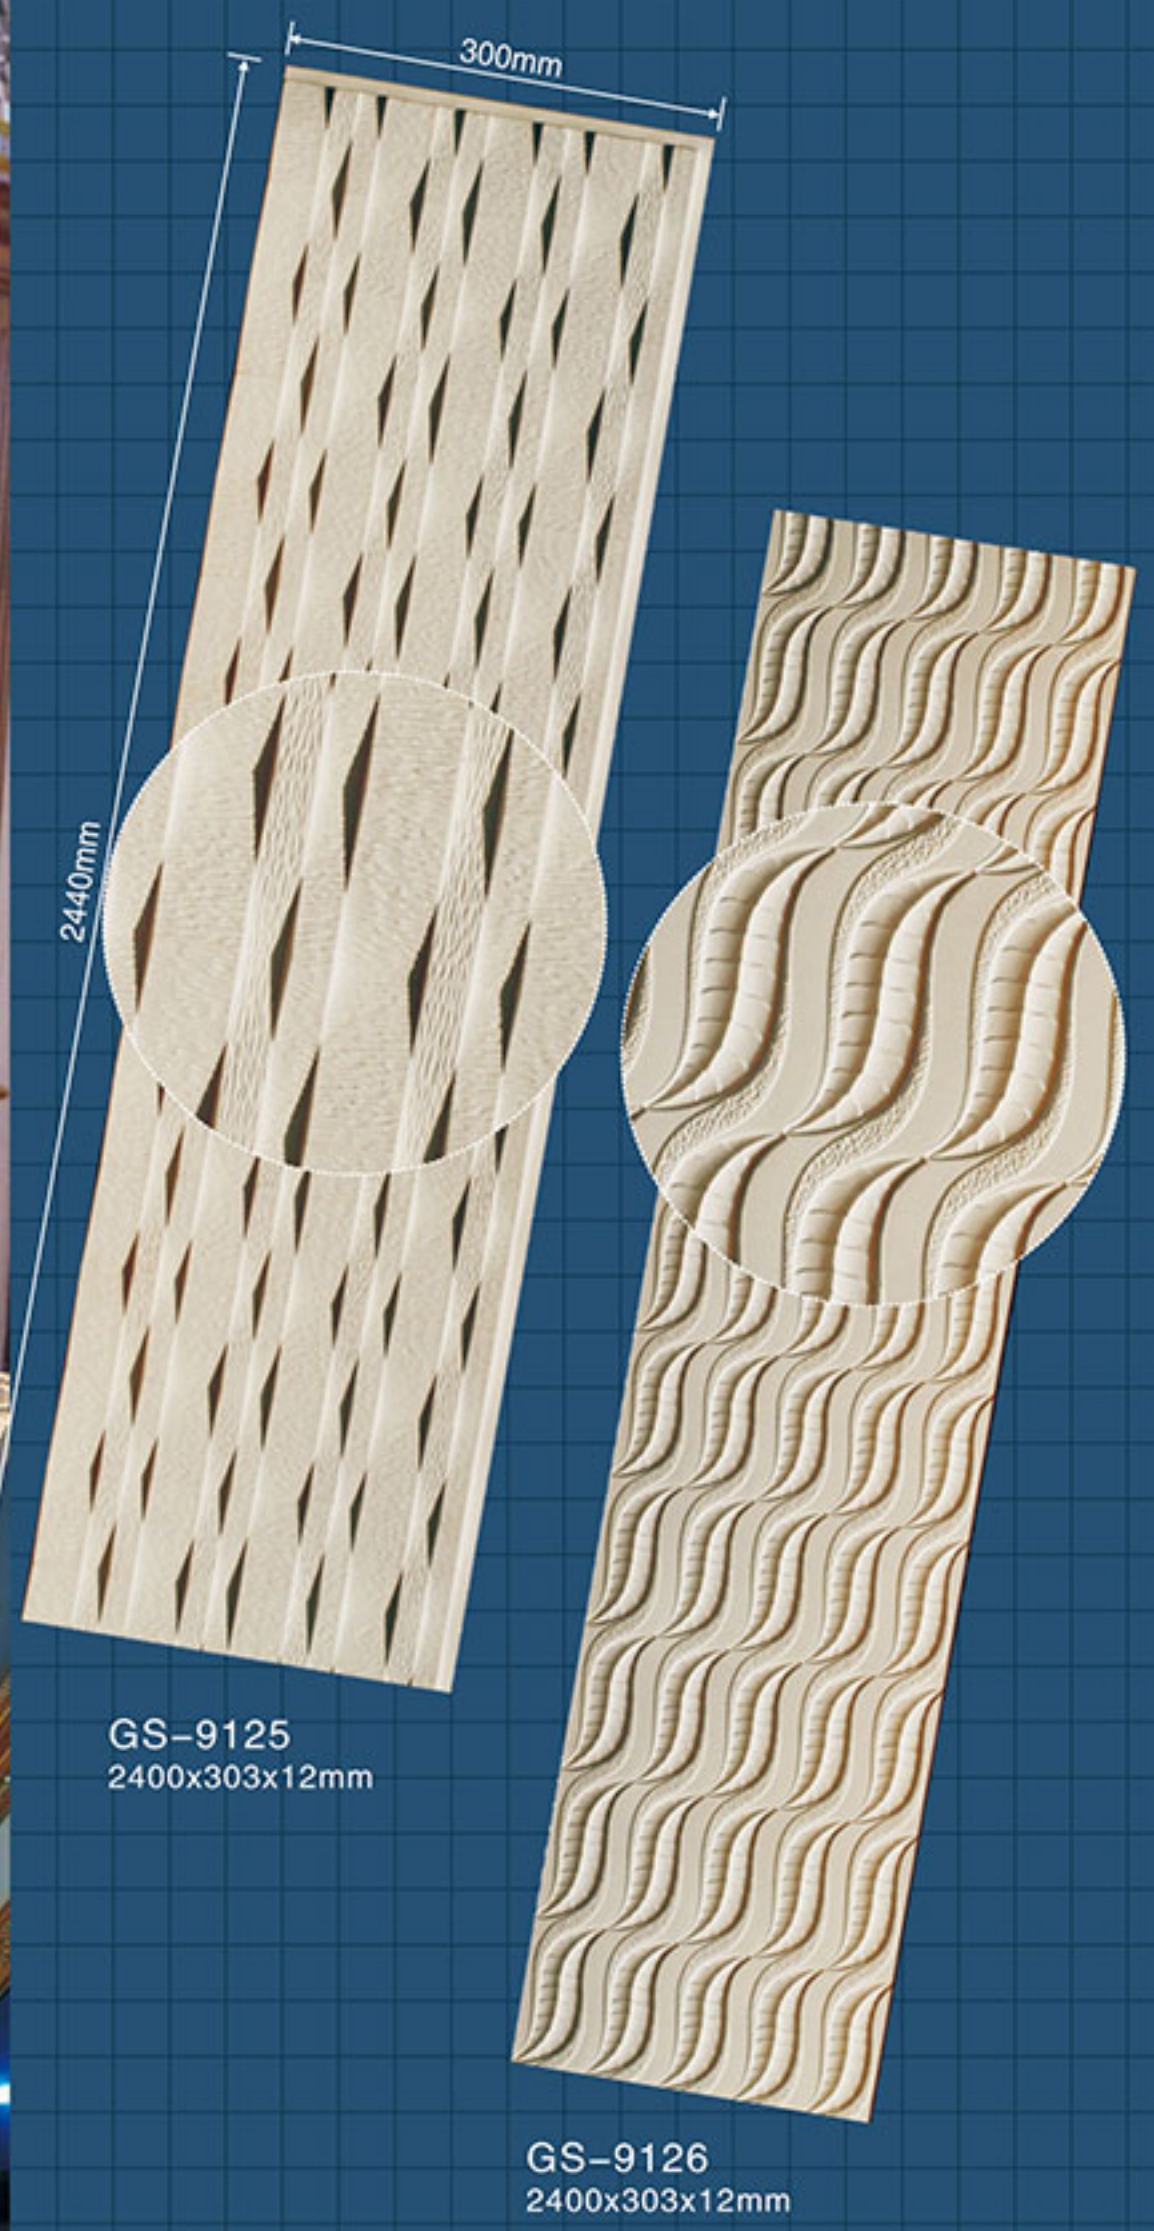

(GS-9109 + GS-9110) piece-together example

GS-9112
800x800x110mm

GS-9112 (贴金箔)
800x800x110mm

GH-80248
350x350x60mm

(Bronze)

Wall boards

Wall boards

Size Marking: HxWxD

GS-9114
300x300x20mm

1500mm

600mm

GS-9114 (Gold with Silver)

piece-together example

GS-9118
300x300x60mm

GS-9119/A
480x430x18mm

GS-9119/B
480x430x21mm

GS-9119/A

piece-together example

30mm

GS-9120
2400x300x12mm

100mm

GS-9120/A
2400x300x16mm

Wall boards

Wall boards

Size Marking: HxWxD

Size Marking: HxWxD

Wall boards

Wall boards

Size Marking: HxWxD

GS-9132-1
500x500x35mm

GS-9130/A
450x450x15mm

100mm
50mm