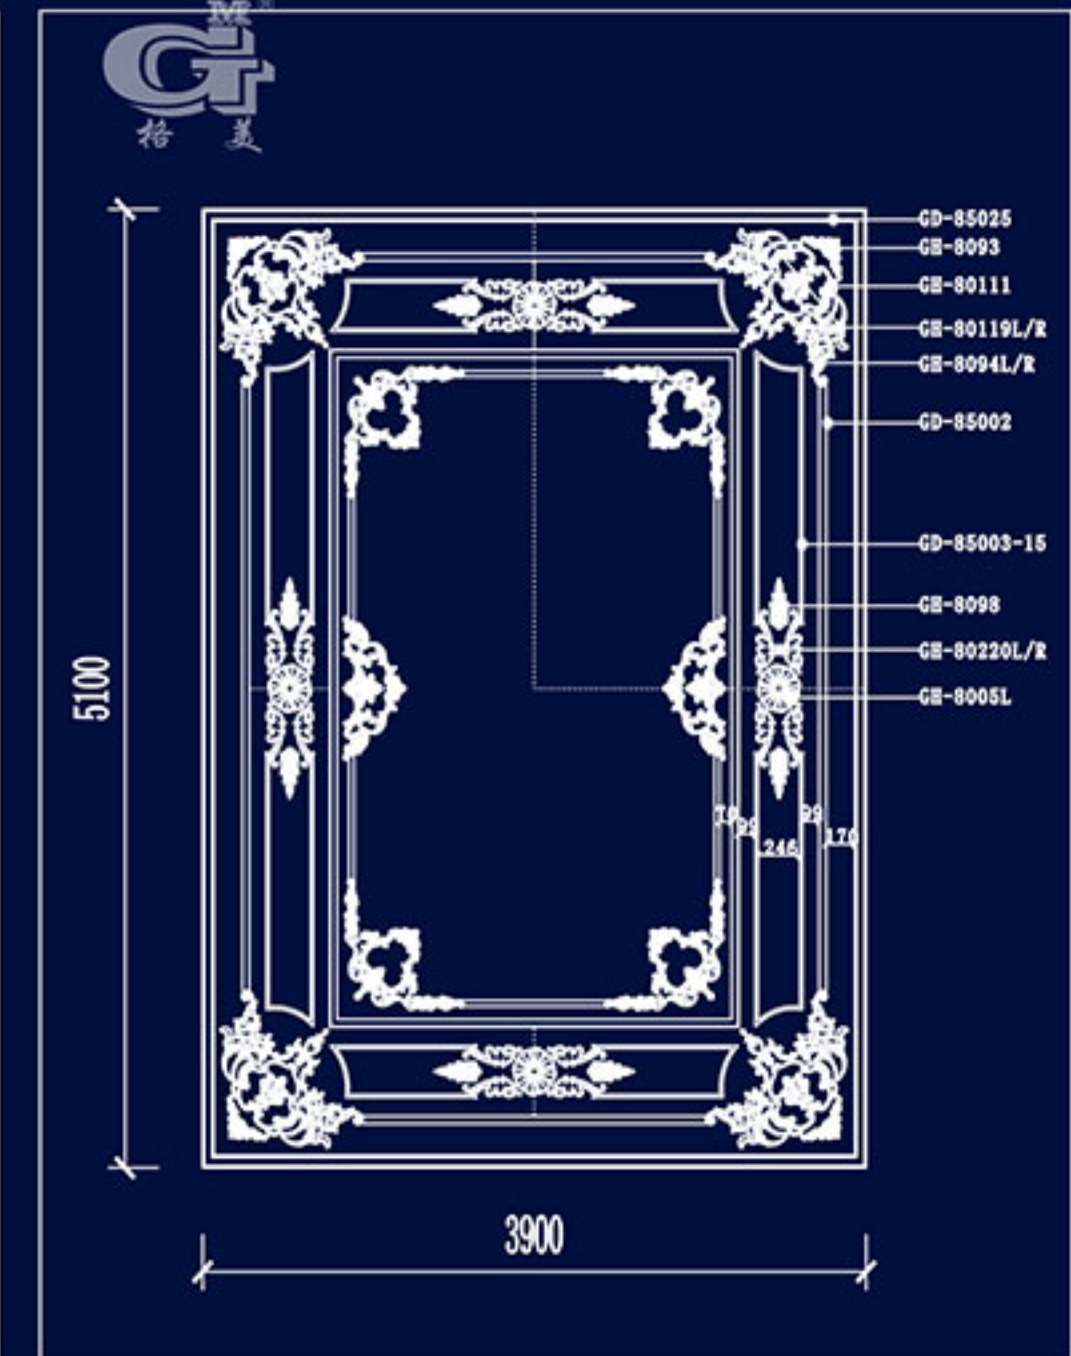

GH-8023  
115x370x25mm

GH-8025  
120x555x36mm

GH-8024  
121x350x32mm

GH-8026  
220x480x45mm

GH-8027M  
330x600x50mm

GH-8027L  
170x300x35mm

GH-8028M  
320x600x70mm

GH-8027S  
140x230x30mm

GH-8027  
75x125x15mm

GH-8028S  
150x275x35mm

GH-8028  
70x120x20mm

GH-8028L  
230x420x55mm

专业的人做专业的事  
The specialist do the professional thing

专业的人做专业的事  
The specialist do the professional thing

The specialist do the professional thing

The specialist do the professional thing

Ornaments

Ornaments

Ornaments

Ornaments

Ornaments

Ornaments

GH-8051 210x1035x40mm

GH-8062 225x828x40mm

GH-8063 260x870x50mm

GH-80120  
250x250x37mm

GH-8052  
160x160x17mm

GH-8053  
200x200x20mm

GH-8054  
235x235x15mm

GH-8060  
275x855x60mm

GH-8056  
85x245x15mm