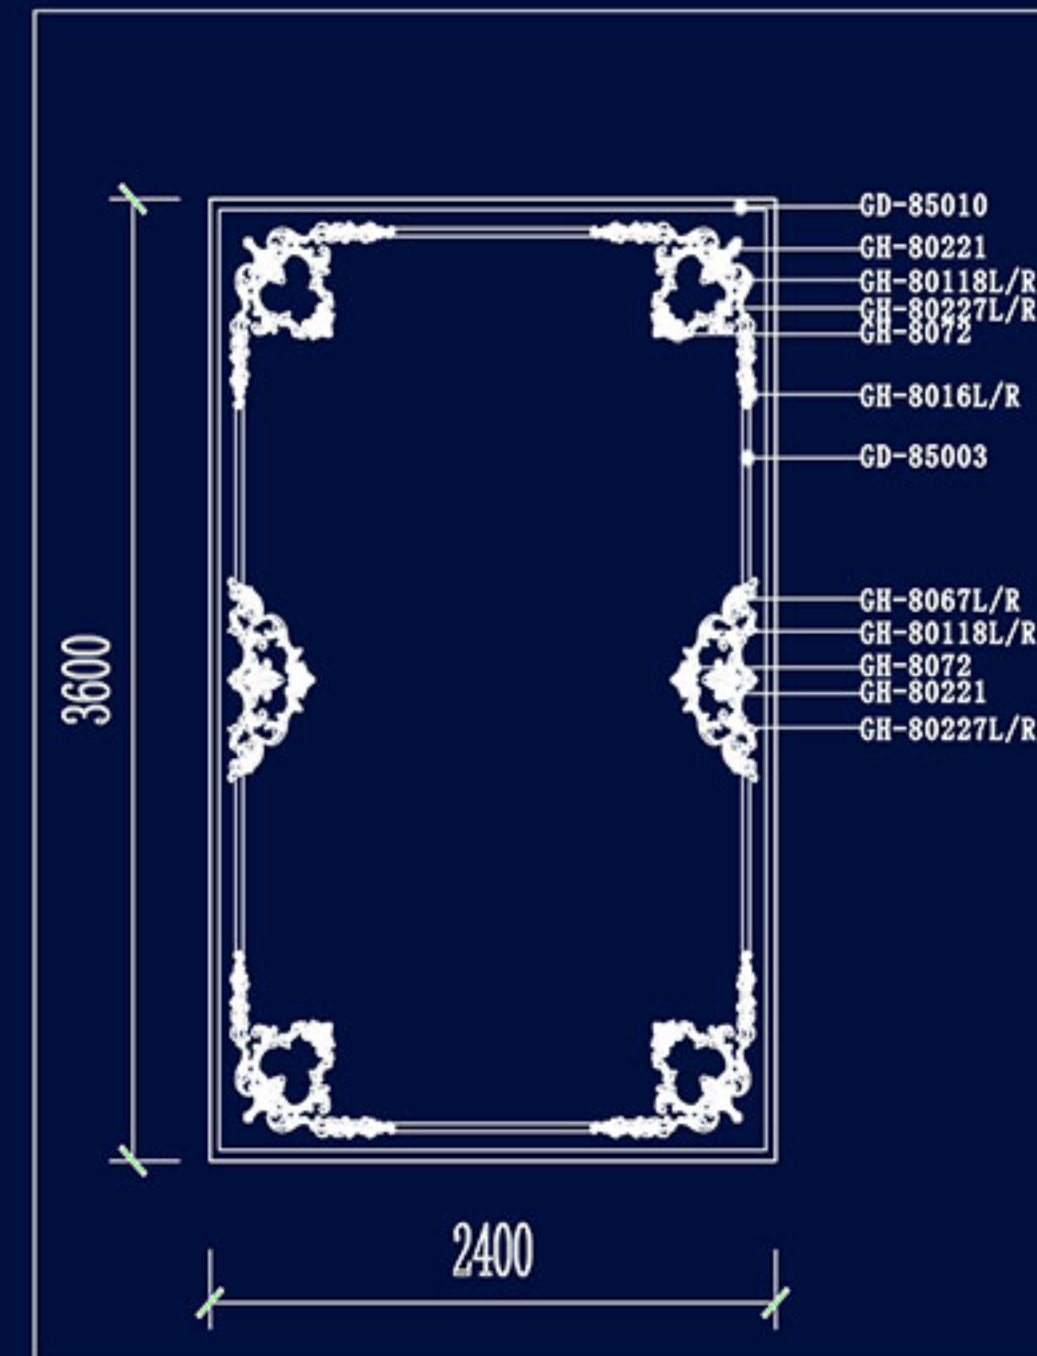

GH-8023  
115x370x25mm

GH-8025  
120x555x36mm

GH-8024  
121x350x32mm

GH-8026  
220x480x45mm

GH-8027M  
330x600x50mm

GH-8027L  
170x300x35mm

GH-8028M  
320x600x70mm

GH-8027S  
140x230x30mm

GH-8027  
75x125x15mm

GH-8028S  
150x275x35mm

GH-8028  
70x120x20mm

GH-8028L  
230x420x55mm

专业的人做专业的事  
The specialist do the professional thing

专业的人做专业的事  
The specialist do the professional thing

The specialist do the professional thing

The specialist do the professional thing

Ornaments

Ornaments

Ornaments

Ornaments

Ornaments

Ornaments

GH-8051 210x1035x40mm

GH-8062 225x828x40mm

GH-8063 260x870x50mm

GH-80120  
250x250x37mm

GH-8052  
160x160x17mm

GH-8053  
200x200x20mm

GH-8054  
235x235x15mm

GH-8060  
275x855x60mm

GH-8056  
85x245x15mm