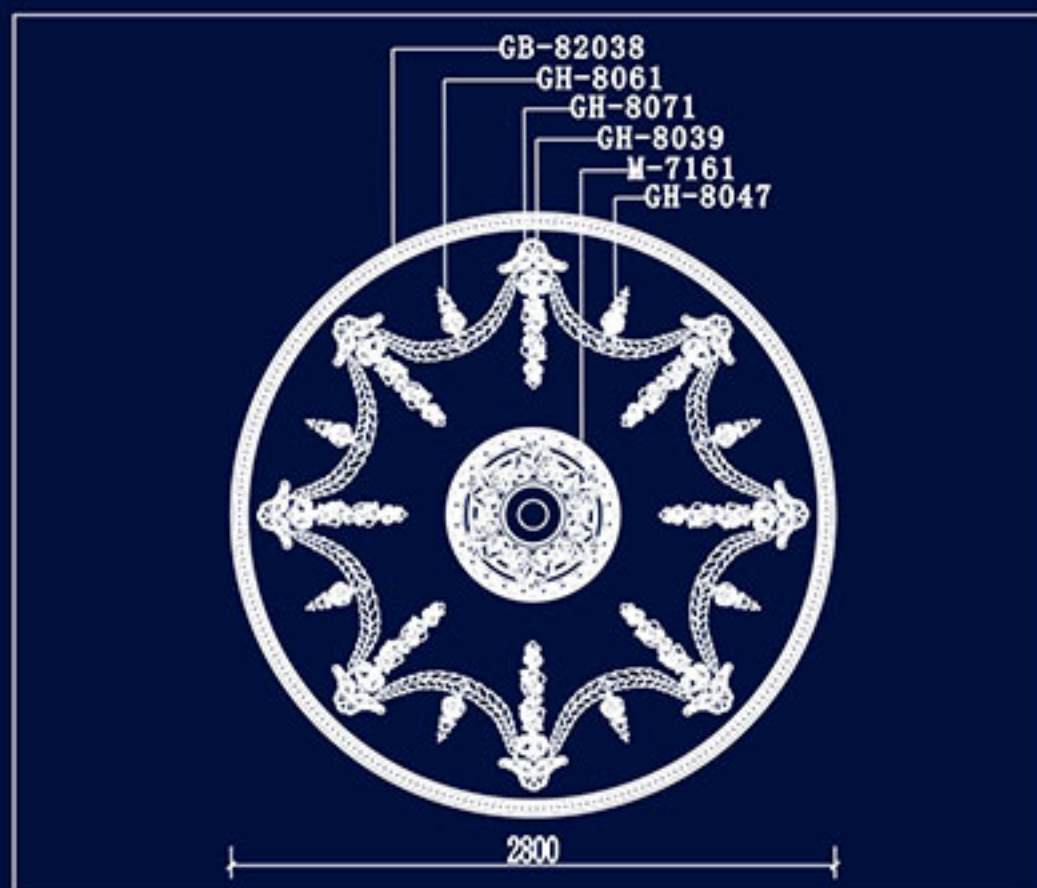

GH-8027  
75x125x15mm

GH-8028S  
150x275x35mm

GH-8028  
70x120x20mm

GH-8028L  
230x420x55mm

专业的人做专业的事  
The specialist do the professional thing

专业的人做专业的事  
The specialist do the professional thing

The specialist do the professional thing

The specialist do the professional thing

Ornaments

Ornaments

Ornaments

Ornaments

Ornaments

Ornaments

GH-8051 210x1035x40mm