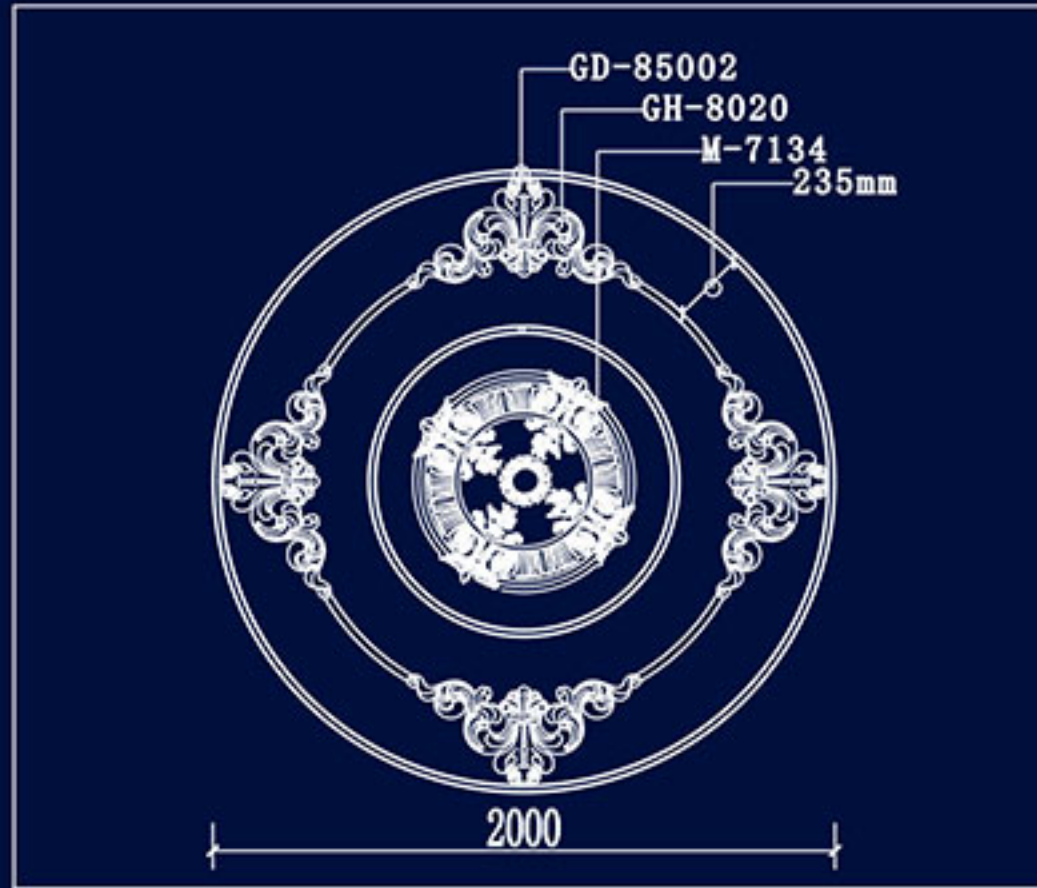

GH-8023  
115x370x25mm

GH-8025  
120x555x36mm

GH-8024  
121x350x32mm

GH-8026  
220x480x45mm

GH-8027M  
330x600x50mm

GH-8027L  
170x300x35mm

GH-8028M  
320x600x70mm

GH-8027S  
140x230x30mm

GH-8027  
75x125x15mm

GH-8028S  
150x275x35mm

GH-8028  
70x120x20mm

GH-8028L  
230x420x55mm

专业的人做专业的事  
The specialist do the professional thing

专业的人做专业的事  
The specialist do the professional thing

The specialist do the professional thing

The specialist do the professional thing

Ornaments

Ornaments

Ornaments

Ornaments

Ornaments

Ornaments

GH-8051 210x1035x40mm

GH-8062 225x828x40mm

GH-8063 260x870x50mm

GH-80120  
250x250x37mm

GH-8052  
160x160x17mm

GH-8053  
200x200x20mm

GH-8054  
235x235x15mm

GH-8060  
275x855x60mm

GH-8056  
85x245x15mm