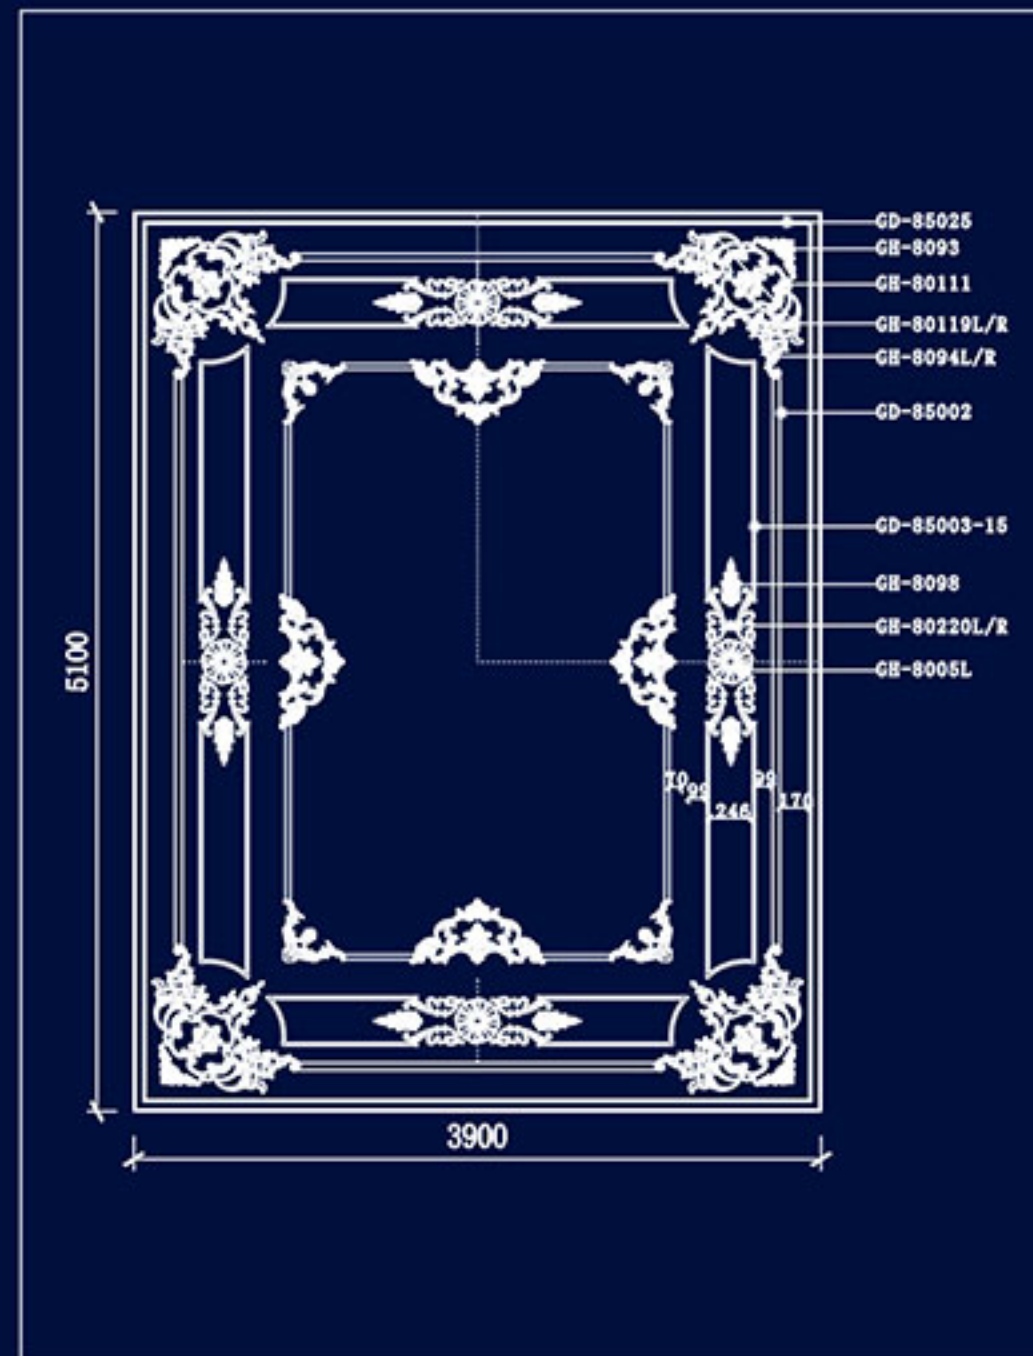

GH-8023  
115x370x25mm

GH-8025  
120x555x36mm

GH-8024  
121x350x32mm

GH-8026  
220x480x45mm

GH-8027M  
330x600x50mm

GH-8027L  
170x300x35mm

GH-8028M  
320x600x70mm

GH-8027S  
140x230x30mm

GH-8027  
75x125x15mm

GH-8028S  
150x275x35mm

GH-8028  
70x120x20mm

GH-8028L  
230x420x55mm

专业的人做专业的事  
The specialist do the professional thing

专业的人做专业的事  
The specialist do the professional thing

The specialist do the professional thing

The specialist do the professional thing

Ornaments

Ornaments

Ornaments

Ornaments

Ornaments

Ornaments

GH-8051 210x1035x40mm

GH-8062 225x828x40mm

GH-8063 260x870x50mm

GH-80120  
250x250x37mm

GH-8052  
160x160x17mm

GH-8053  
200x200x20mm

GH-8054  
235x235x15mm

GH-8060  
275x855x60mm

GH-8056  
85x245x15mm