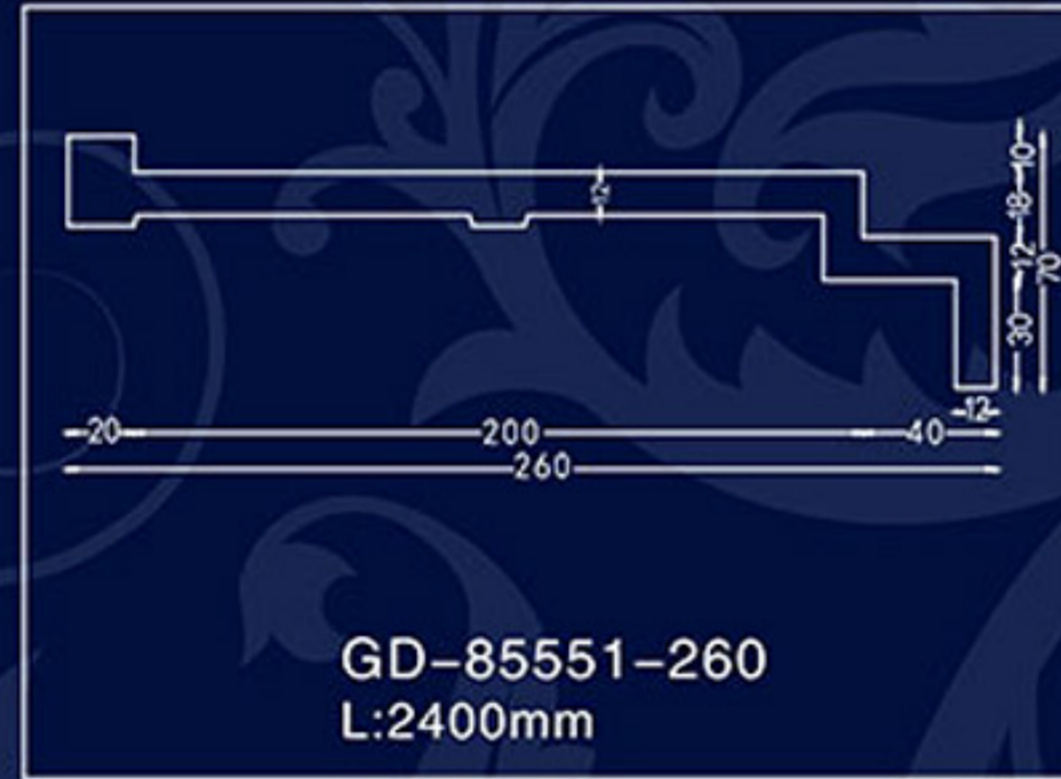

Concise moulding-board with hide light,soften dimensional atmosphere,downy illume,sweet and incomparable

Modern Cornice style

Modern Cornice style

GC-83056-60 L:2400mm Breadth:85mm

GC-83056-80 L:2400mm Breadth:114mm

GC-83056-100 L:2400mm Breadth:142mm

GC-83114-80 L:2400mm Breadth:113mm

GC-83114 L:2400mm Breadth:170mm

GC-83063 L:2400mm Breadth:142mm

GC-83092 L:2400mm Breadth:240mm

GC-83114-80XA(1/4 inner radian)
d: ϕ 400mm

GC-83114X(1/4 inner radian)
d: ϕ 1627mm

GC-83114-80XB(1/4 inner radian)
d: ϕ 600mm

GC-83114Y(1/4 inner radian)

d: ϕ 1360mm

GC-83081 L:2400mm Breadth:187mm

GC-83102 L:2400mm Breadth:205mm

Modern Cornice style

Modern Cornice style

GD-85095-30 L:2400mm

GD-85095-250 L:2400mm