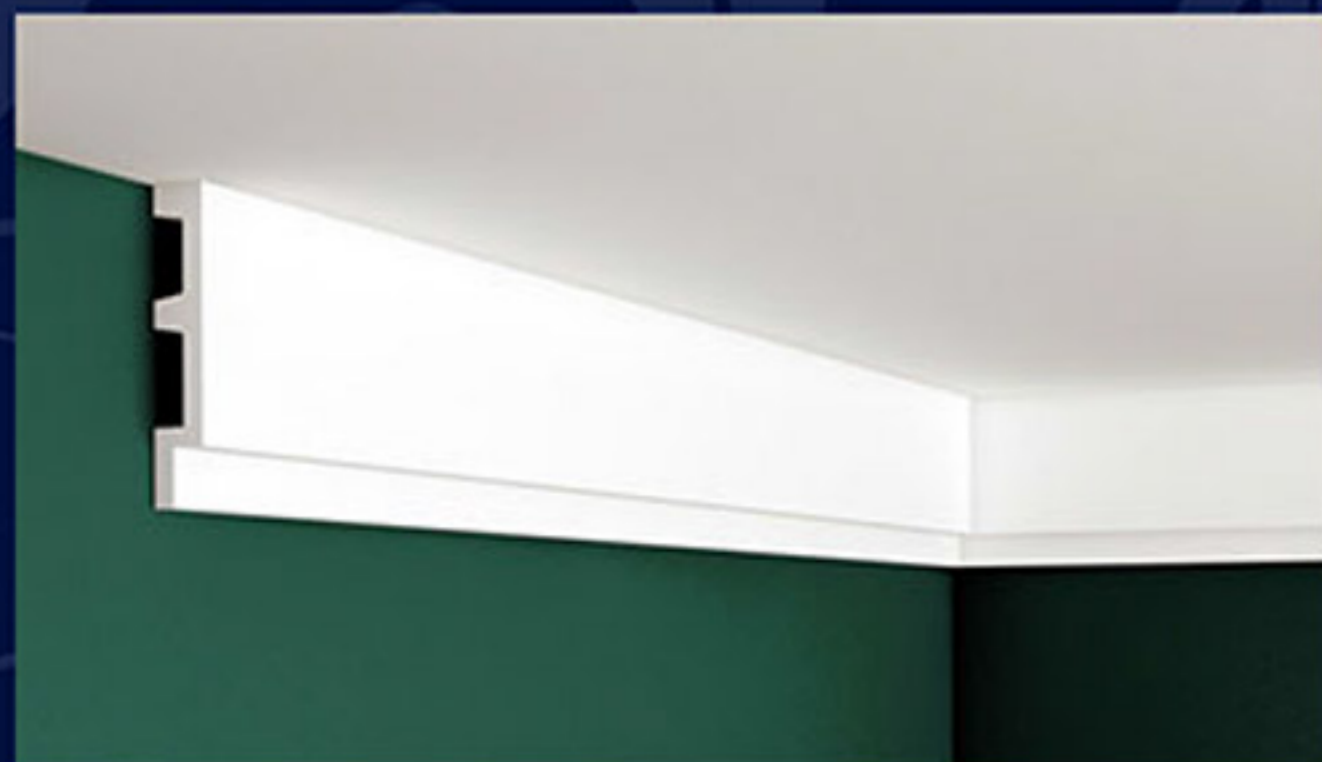

Modern Cornice style

GD-85095-30 L:2400mm

GD-85095-250 L:2400mm