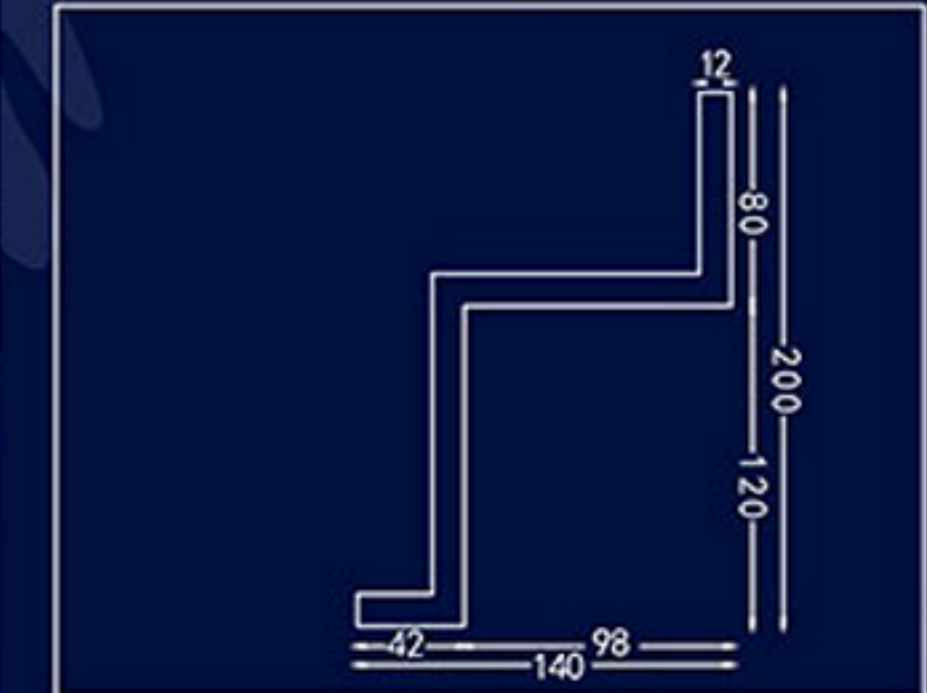

Concise moulding-board with hide light,soften dimensional atmosphere,downy illume,sweet and incomparable

Modern Cornice style

Modern Cornice style

GC-83056-60 L:2400mm Breadth:85mm

GC-83056-80 L:2400mm Breadth:114mm

GC-83056-100 L:2400mm Breadth:142mm

GC-83114-80 L:2400mm Breadth:113mm

GC-83114 L:2400mm Breadth:170mm

GC-83063 L:2400mm Breadth:142mm

GC-83092 L:2400mm Breadth:240mm

GC-83114-80XA(1/4 inner radian)
d: ϕ 400mm

GC-83114X(1/4 inner radian)
d: ϕ 1627mm

GC-83114-80XB(1/4 inner radian)
d: ϕ 600mm

GC-83114Y(1/4 inner radian)

d: ϕ 1360mm

GC-83081 L:2400mm Breadth:187mm

GC-83102 L:2400mm Breadth:205mm

Modern Cornice style

Modern Cornice style

GD-85095-30 L:2400mm

GD-85095-250 L:2400mm