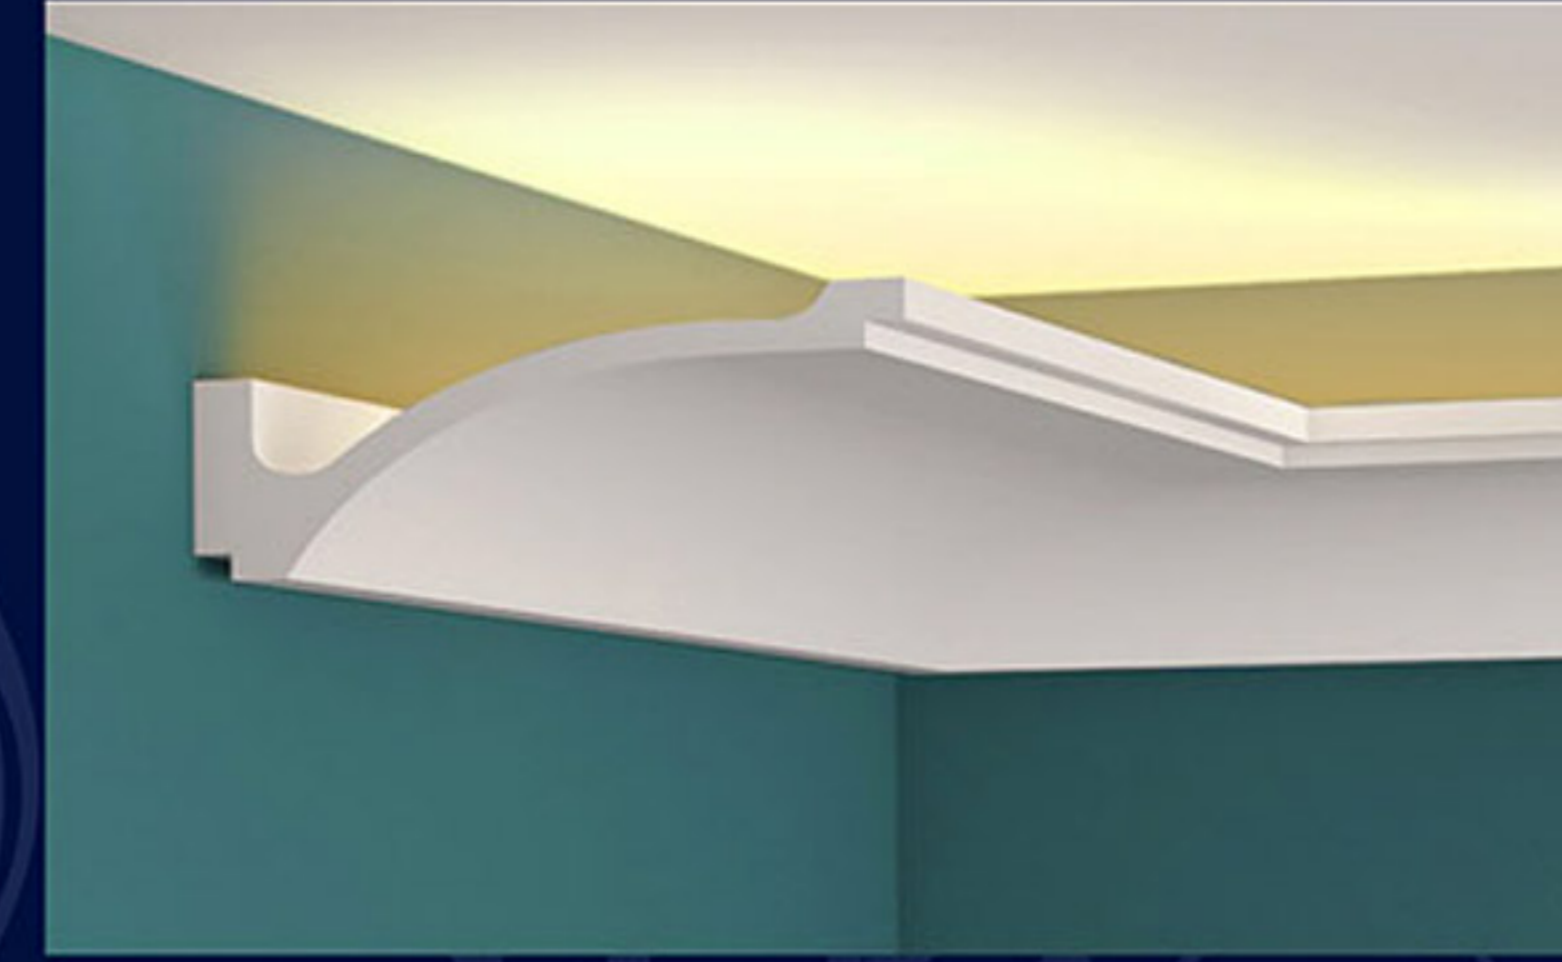

Concise moulding-board with hide light,soften dimensional atmosphere,downy illume,sweet and incomparable

Modern Cornice style

Modern Cornice style

GC-83056-60 L:2400mm Breadth:85mm

GC-83056-80 L:2400mm Breadth:114mm

GC-83056-100 L:2400mm Breadth:142mm

GC-83114-80 L:2400mm Breadth:113mm

GC-83114 L:2400mm Breadth:170mm

GC-83063 L:2400mm Breadth:142mm

GC-83092 L:2400mm Breadth:240mm

GC-83114-80XA(1/4 inner radian)
d: ϕ 400mm

Modern Cornice style

GD-85095-30 L:2400mm

GD-85095-250 L:2400mm