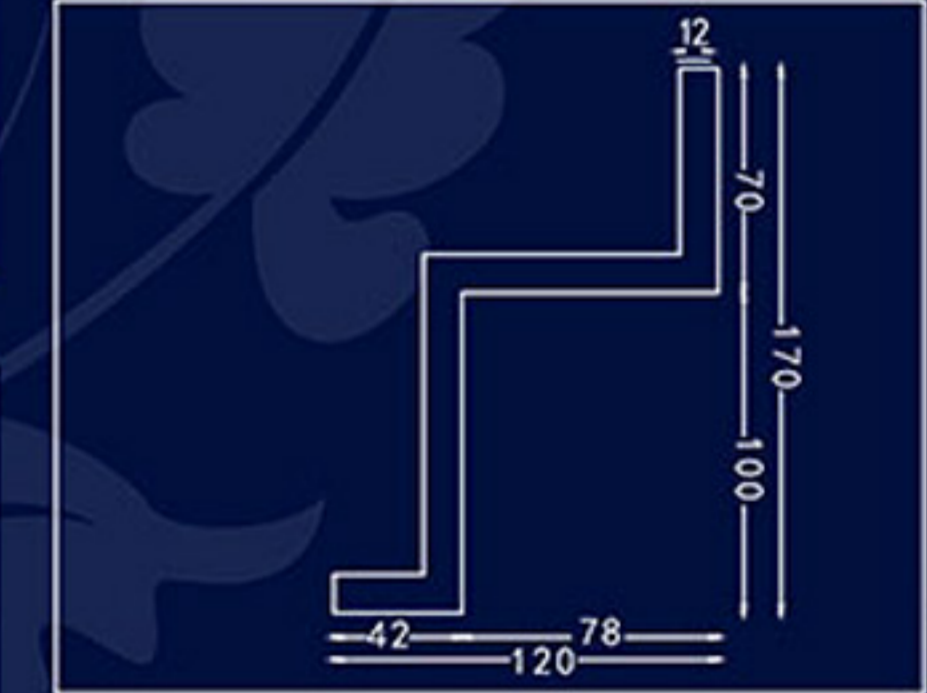

Concise moulding-board with hide light,soften dimensional atmosphere,downy illume,sweet and incomparable

Modern Cornice style

Modern Cornice style

GC-83056-60 L:2400mm Breadth:85mm

GC-83056-80 L:2400mm Breadth:114mm

GC-83056-100 L:2400mm Breadth:142mm

GC-83114-80 L:2400mm Breadth:113mm

GC-83114 L:2400mm Breadth:170mm

GC-83063 L:2400mm Breadth:142mm

GC-83092 L:2400mm Breadth:240mm

GC-83114-80XA(1/4 inner radian)
d: ϕ 400mm

GC-83114X(1/4 inner radian)
d: ϕ 1627mm

GC-83114-80XB(1/4 inner radian)
d: ϕ 600mm

GC-83114Y(1/4 inner radian)

d: ϕ 1360mm

GC-83081 L:2400mm Breadth:187mm

GC-83102 L:2400mm Breadth:205mm

Modern Cornice style

Modern Cornice style

GD-85095-30 L:2400mm

GD-85095-250 L:2400mm