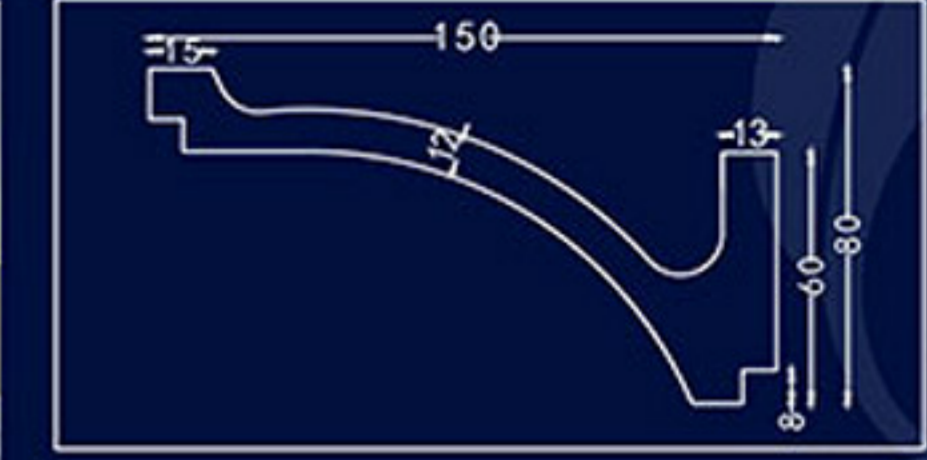

Concise moulding-board with hide light,soften dimensional atmosphere,downy illume,sweet and incomparable

Modern Cornice style

Modern Cornice style

GC-83056-60 L:2400mm Breadth:85mm

GC-83056-80 L:2400mm Breadth:114mm

GC-83056-100 L:2400mm Breadth:142mm

GC-83114-80 L:2400mm Breadth:113mm

GC-83114 L:2400mm Breadth:170mm

GC-83063 L:2400mm Breadth:142mm

GC-83092 L:2400mm Breadth:240mm

GC-83114-80XA(1/4 inner radian)
d: ϕ 400mm

GC-83114X(1/4 inner radian)
d: ϕ 1627mm

GC-83114-80XB(1/4 inner radian)
d: ϕ 600mm

GC-83114Y(1/4 inner radian)

d: ϕ 1360mm

GC-83081 L:2400mm Breadth:187mm

GC-83102 L:2400mm Breadth:205mm

Modern Cornice style

Modern Cornice style

GD-85095-30 L:2400mm

GD-85095-250 L:2400mm