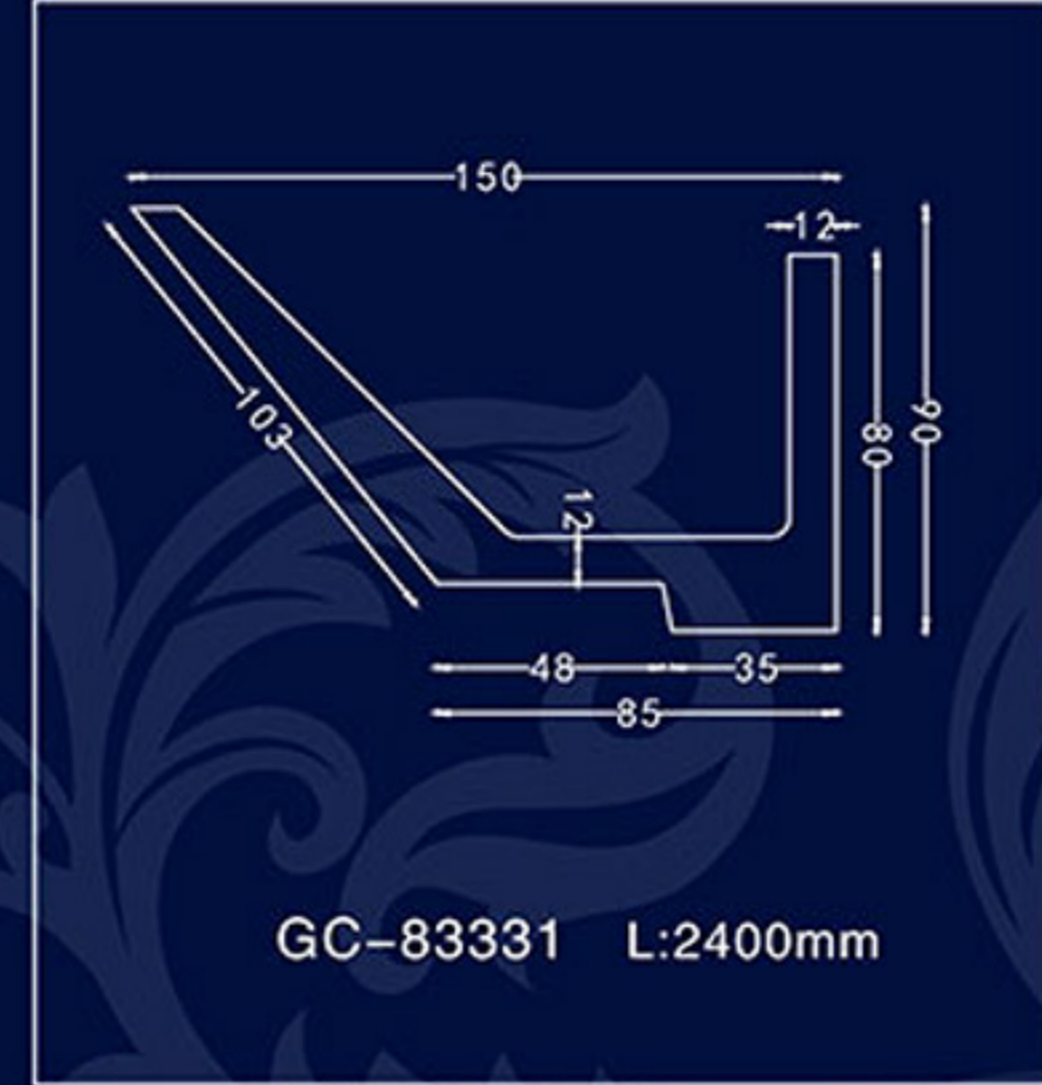

Concise moulding-board with hide light,soften dimensional atmosphere,downy illume,sweet and incomparable

Modern Cornice style

Modern Cornice style

GC-83056-60 L:2400mm Breadth:85mm

GC-83056-80 L:2400mm Breadth:114mm

GC-83056-100 L:2400mm Breadth:142mm

GC-83114-80 L:2400mm Breadth:113mm

GC-83114 L:2400mm Breadth:170mm

GC-83063 L:2400mm Breadth:142mm

GC-83092 L:2400mm Breadth:240mm

GC-83114-80XA(1/4 inner radian)
d: ϕ 400mm

GC-83114X(1/4 inner radian)
d: ϕ 1627mm

GC-83114-80XB(1/4 inner radian)
d: ϕ 600mm

GC-83114Y(1/4 inner radian)

d: ϕ 1360mm

GC-83081 L:2400mm Breadth:187mm

GC-83102 L:2400mm Breadth:205mm

Modern Cornice style

Modern Cornice style

GD-85095-30 L:2400mm

GD-85095-250 L:2400mm