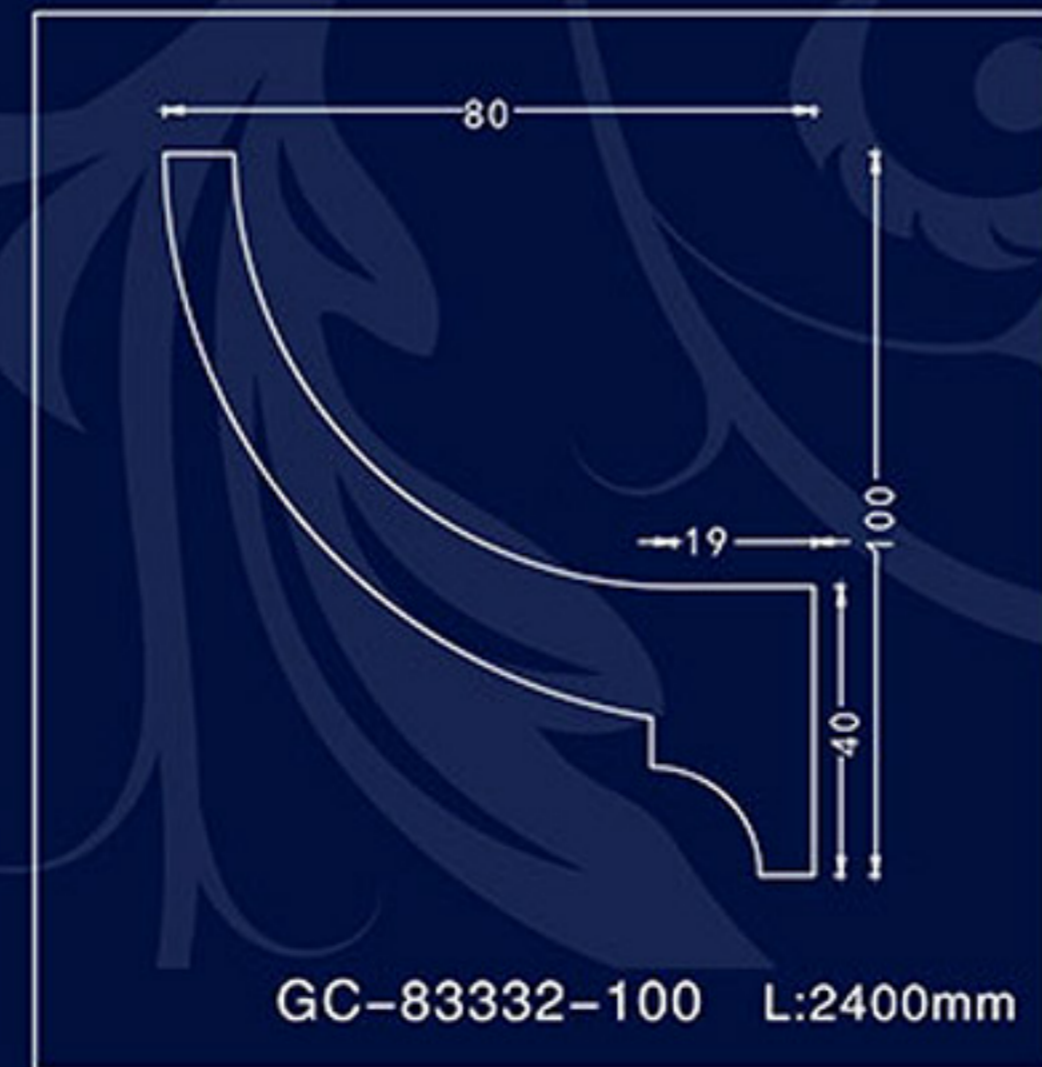

Concise moulding-board with hide light,soften dimensional atmosphere,downy illume,sweet and incomparable

Modern Cornice style

Modern Cornice style

GC-83056-60 L:2400mm Breadth:85mm

GC-83056-80 L:2400mm Breadth:114mm

GC-83056-100 L:2400mm Breadth:142mm

GC-83114-80 L:2400mm Breadth:113mm

GC-83114 L:2400mm Breadth:170mm

GC-83063 L:2400mm Breadth:142mm

GC-83092 L:2400mm Breadth:240mm

GC-83114-80XA(1/4 inner radian)
d: ϕ 400mm

GC-83114X(1/4 inner radian)
d: ϕ 1627mm

GC-83114-80XB(1/4 inner radian)
d: ϕ 600mm

GC-83114Y(1/4 inner radian)

d: ϕ 1360mm

GC-83081 L:2400mm Breadth:187mm

GC-83102 L:2400mm Breadth:205mm

Modern Cornice style

Modern Cornice style

GD-85095-30 L:2400mm

GD-85095-250 L:2400mm