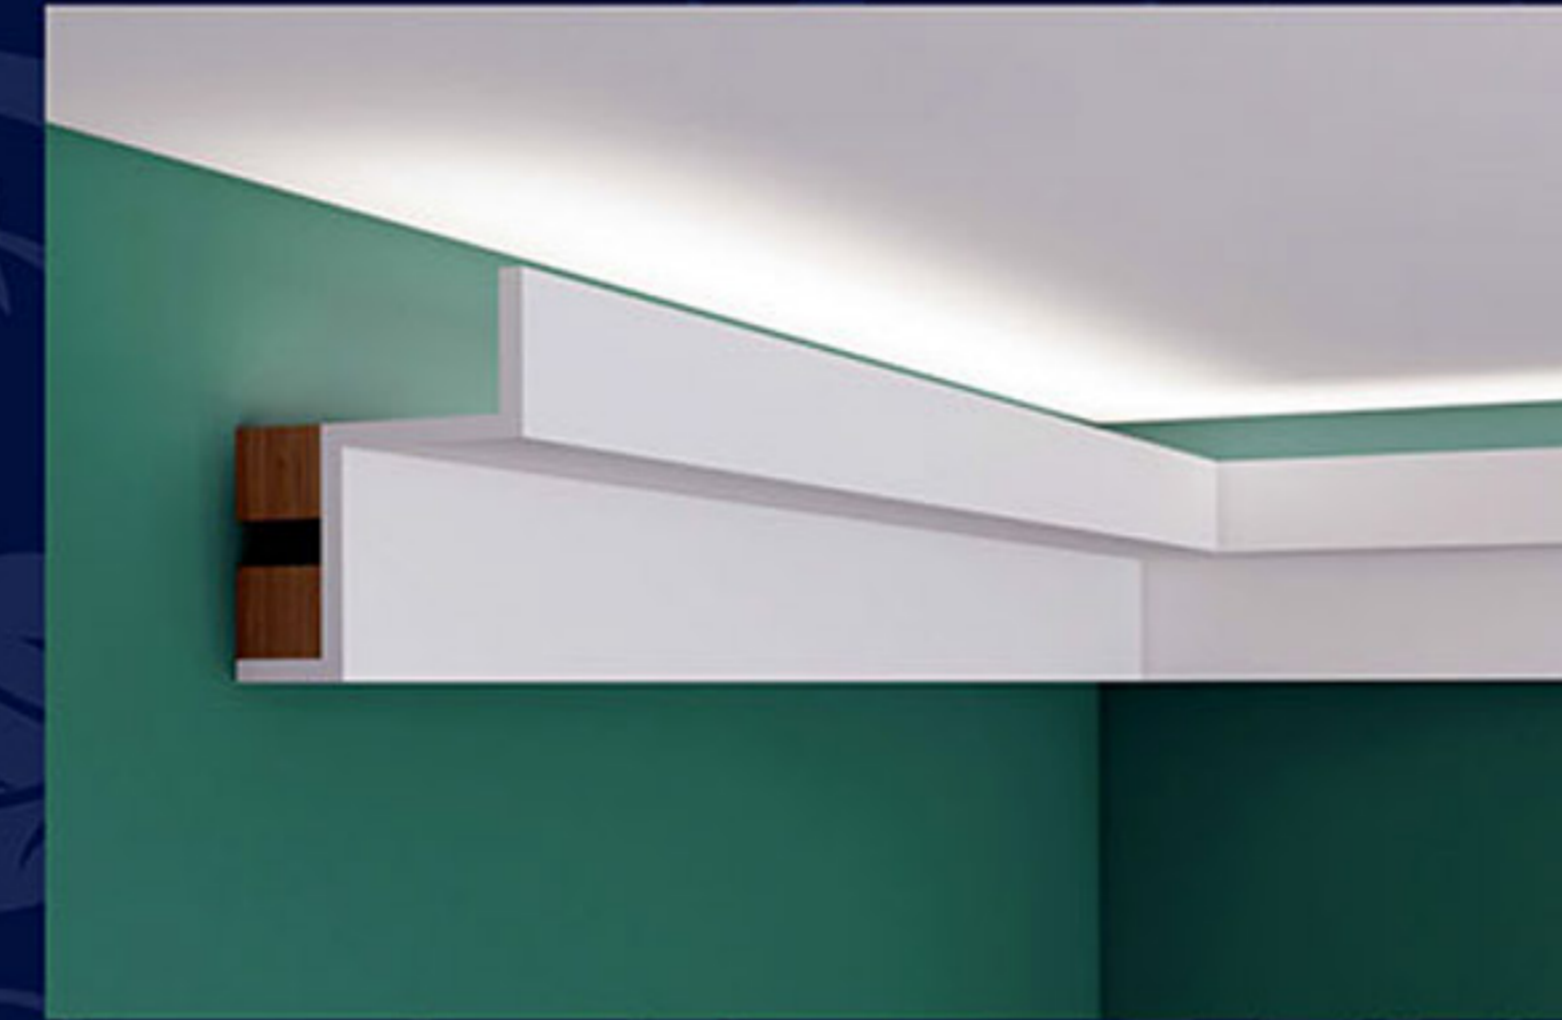

Concise moulding-board with hide light,soften dimensional atmosphere,downy illume,sweet and incomparable

Modern Cornice style

Modern Cornice style

GC-83056-60 L:2400mm Breadth:85mm

GC-83056-80 L:2400mm Breadth:114mm

Modern Cornice style

GD-85095-30 L:2400mm

GD-85095-250 L:2400mm