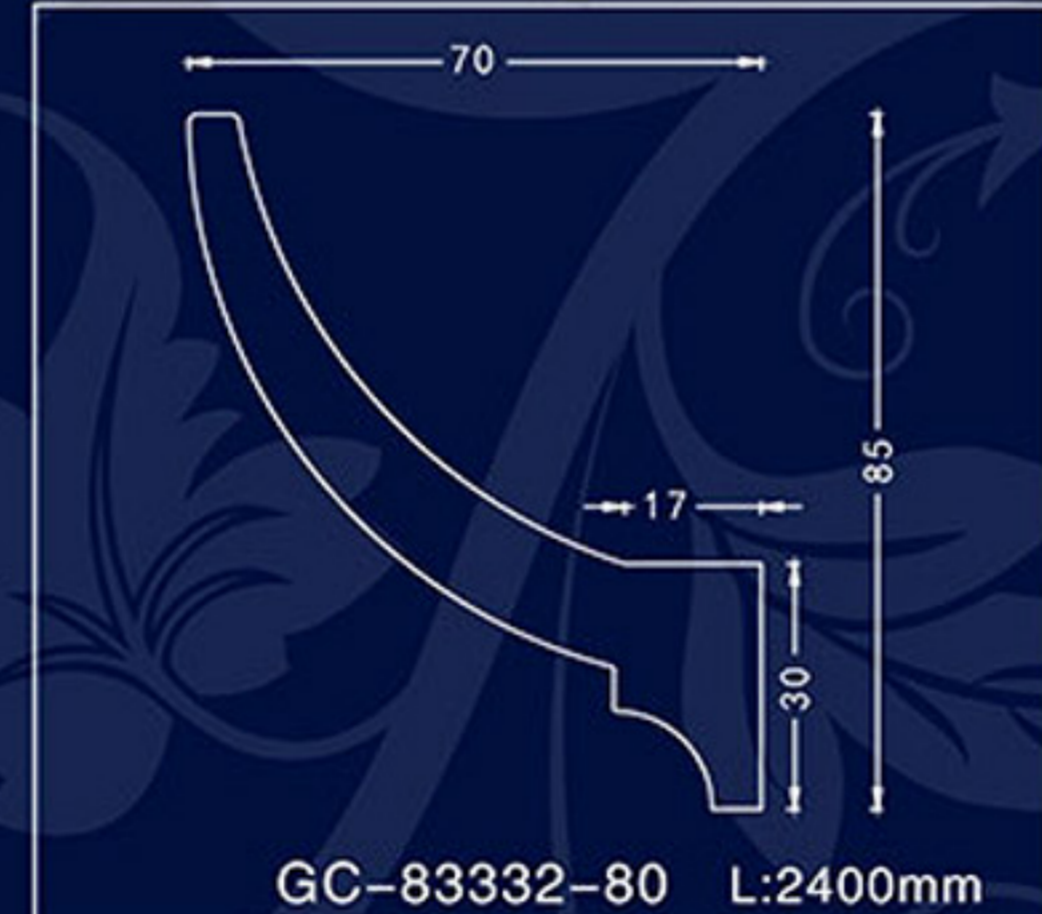

Concise moulding-board with hide light,soften dimensional atmosphere,downy illume,sweet and incomparable

Modern Cornice style

Modern Cornice style

GC-83056-60 L:2400mm Breadth:85mm

GC-83056-80 L:2400mm Breadth:114mm

GC-83056-100 L:2400mm Breadth:142mm

GC-83114-80 L:2400mm Breadth:113mm

GC-83114 L:2400mm Breadth:170mm

GC-83063 L:2400mm Breadth:142mm

GC-83092 L:2400mm Breadth:240mm

GC-83114-80XA(1/4 inner radian)
d: ϕ 400mm

GC-83114X(1/4 inner radian)
d: ϕ 1627mm

GC-83114-80XB(1/4 inner radian)
d: ϕ 600mm

GC-83114Y(1/4 inner radian)

d: ϕ 1360mm

GC-83081 L:2400mm Breadth:187mm

GC-83102 L:2400mm Breadth:205mm

Modern Cornice style

Modern Cornice style

GD-85095-30 L:2400mm

GD-85095-250 L:2400mm