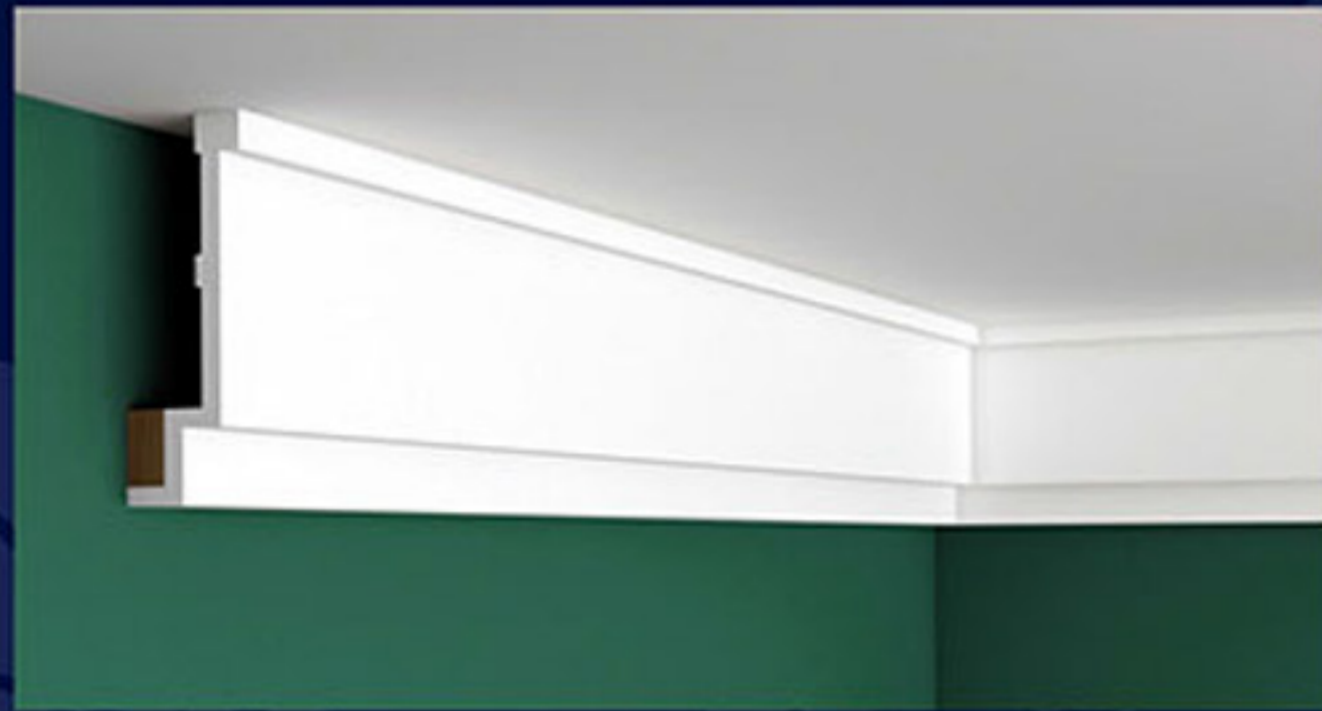

Modern Cornice style

GD-85095-30 L:2400mm

GD-85095-250 L:2400mm