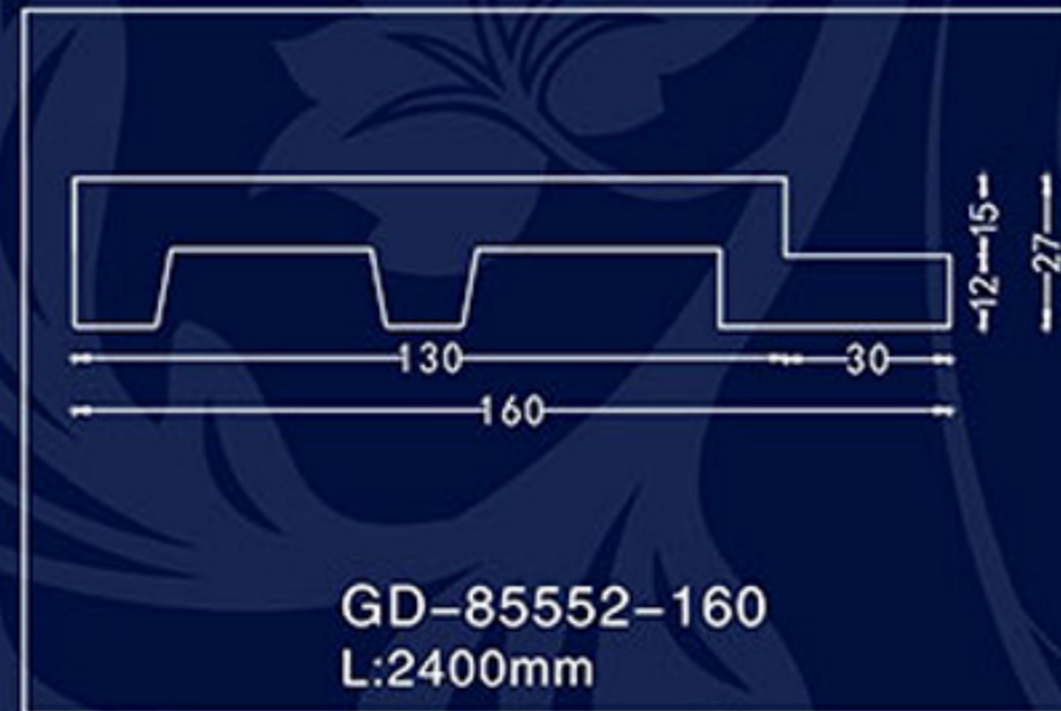

GC-83056-100 L:2400mm Breadth:142mm

GC-83114-80 L:2400mm Breadth:113mm

GC-83114 L:2400mm Breadth:170mm

GC-83063 L:2400mm Breadth:142mm

GC-83092 L:2400mm Breadth:240mm

GC-83114-80XA(1/4 inner radian)
d: ϕ 400mm

GC-83114X(1/4 inner radian)
d: ϕ 1627mm

GC-83114-80XB(1/4 inner radian)
d: ϕ 600mm

GC-83114Y(1/4 inner radian)

d: ϕ 1360mm

GC-83081 L:2400mm Breadth:187mm

GC-83102 L:2400mm Breadth:205mm

Modern Cornice style

Modern Cornice style

GD-85095-30 L:2400mm

GD-85095-250 L:2400mm