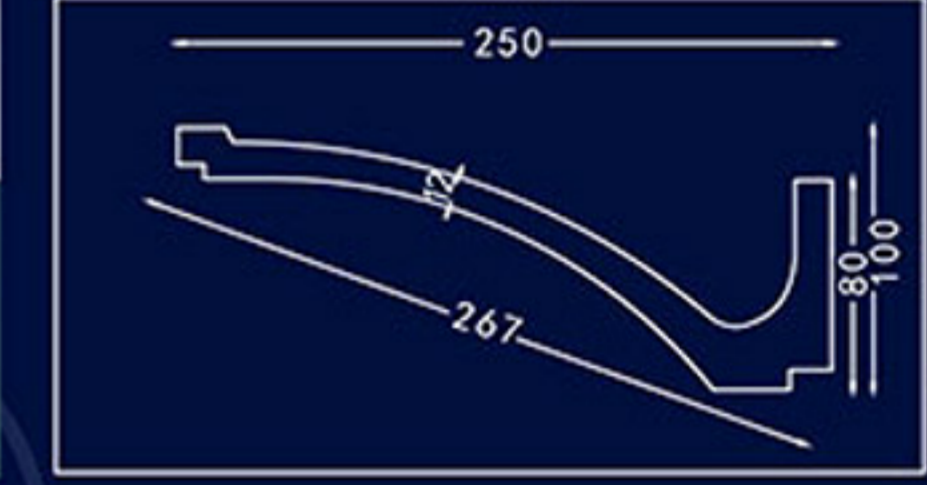

Concise moulding-board with hide light,soften dimensional atmosphere,downy illume,sweet and incomparable

Modern Cornice style

Modern Cornice style

GC-83056-60 L:2400mm Breadth:85mm

GC-83056-80 L:2400mm Breadth:114mm

GC-83056-100 L:2400mm Breadth:142mm

GC-83114-80 L:2400mm Breadth:113mm

GC-83114 L:2400mm Breadth:170mm

GC-83063 L:2400mm Breadth:142mm

GC-83092 L:2400mm Breadth:240mm

GC-83114-80XA(1/4 inner radian)
d: ϕ 400mm

GC-83114X(1/4 inner radian)
d: ϕ 1627mm

GC-83114-80XB(1/4 inner radian)
d: ϕ 600mm

GC-83114Y(1/4 inner radian)

d: ϕ 1360mm

GC-83081 L:2400mm Breadth:187mm

GC-83102 L:2400mm Breadth:205mm

Modern Cornice style

Modern Cornice style

GD-85095-30 L:2400mm

GD-85095-250 L:2400mm