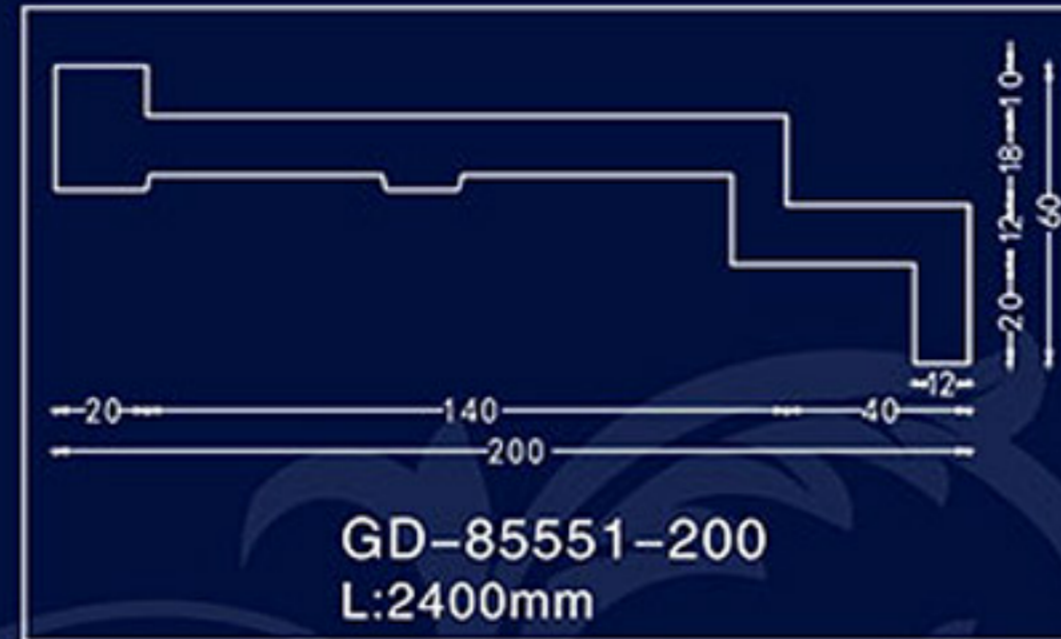

GC-83056-100 L:2400mm Breadth:142mm

GC-83114-80 L:2400mm Breadth:113mm

GC-83114 L:2400mm Breadth:170mm

GC-83063 L:2400mm Breadth:142mm

GC-83092 L:2400mm Breadth:240mm

GC-83114-80XA(1/4 inner radian)
d: ϕ 400mm

GC-83114X(1/4 inner radian)
d: ϕ 1627mm

GC-83114-80XB(1/4 inner radian)
d: ϕ 600mm

GC-83114Y(1/4 inner radian)

d: ϕ 1360mm

GC-83081 L:2400mm Breadth:187mm

GC-83102 L:2400mm Breadth:205mm

Modern Cornice style

Modern Cornice style

GD-85095-30 L:2400mm

GD-85095-250 L:2400mm