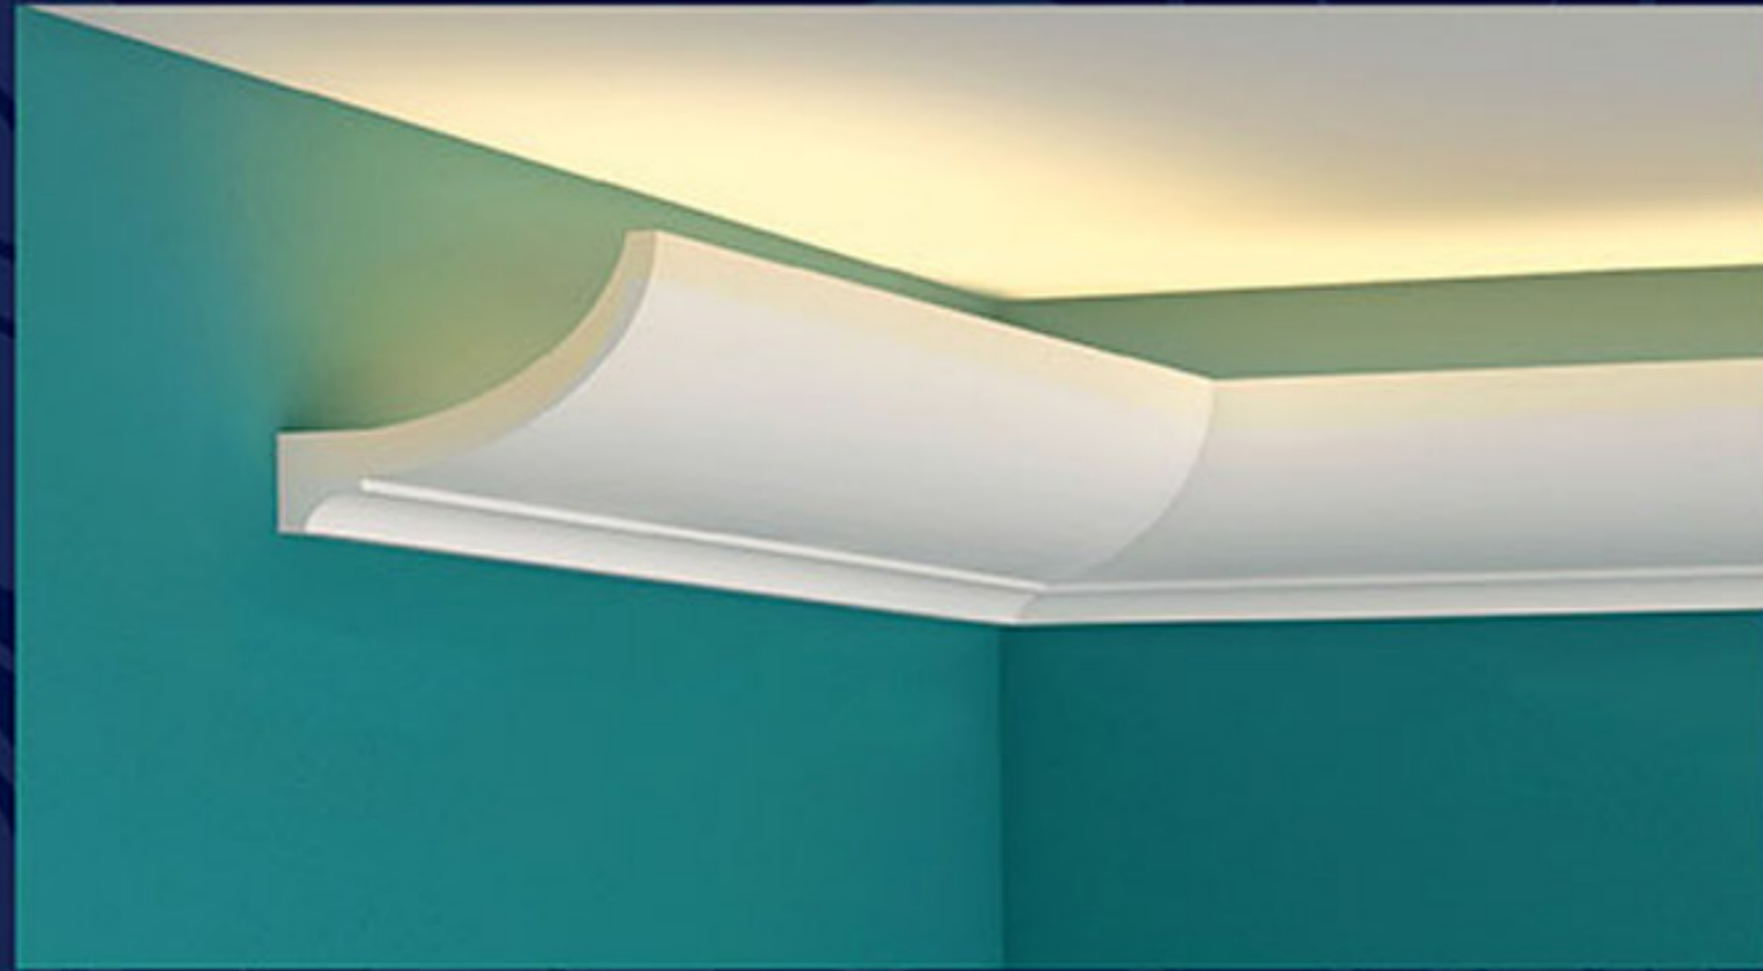

Concise moulding-board with hide light,soften dimensional atmosphere,downy illume,sweet and incomparable

Modern Cornice style

Modern Cornice style

GC-83056-60 L:2400mm Breadth:85mm

GC-83056-80 L:2400mm Breadth:114mm