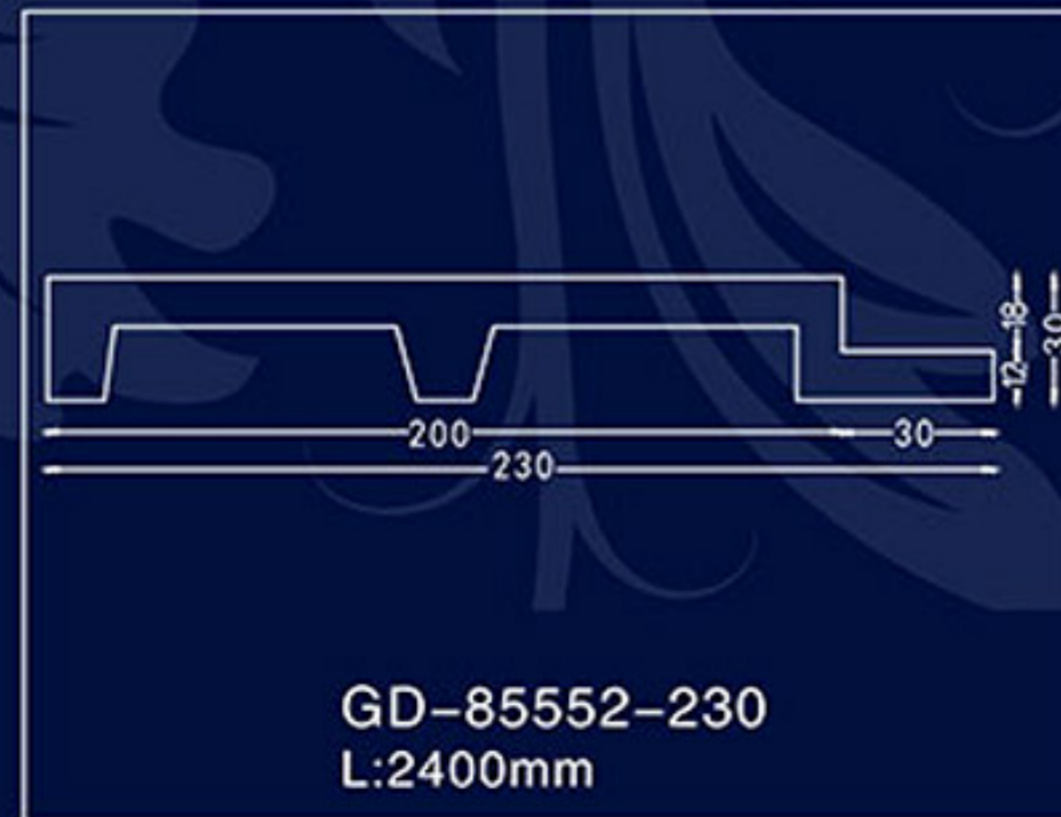

GC-83056-100 L:2400mm Breadth:142mm

GC-83114-80 L:2400mm Breadth:113mm

GC-83114 L:2400mm Breadth:170mm

GC-83063 L:2400mm Breadth:142mm

GC-83092 L:2400mm Breadth:240mm

GC-83114-80XA(1/4 inner radian)
d: ϕ 400mm

GC-83114X(1/4 inner radian)
d: ϕ 1627mm

GC-83114-80XB(1/4 inner radian)
d: ϕ 600mm

GC-83114Y(1/4 inner radian)

d: ϕ 1360mm

GC-83081 L:2400mm Breadth:187mm

GC-83102 L:2400mm Breadth:205mm

Modern Cornice style

Modern Cornice style

GD-85095-30 L:2400mm

GD-85095-250 L:2400mm