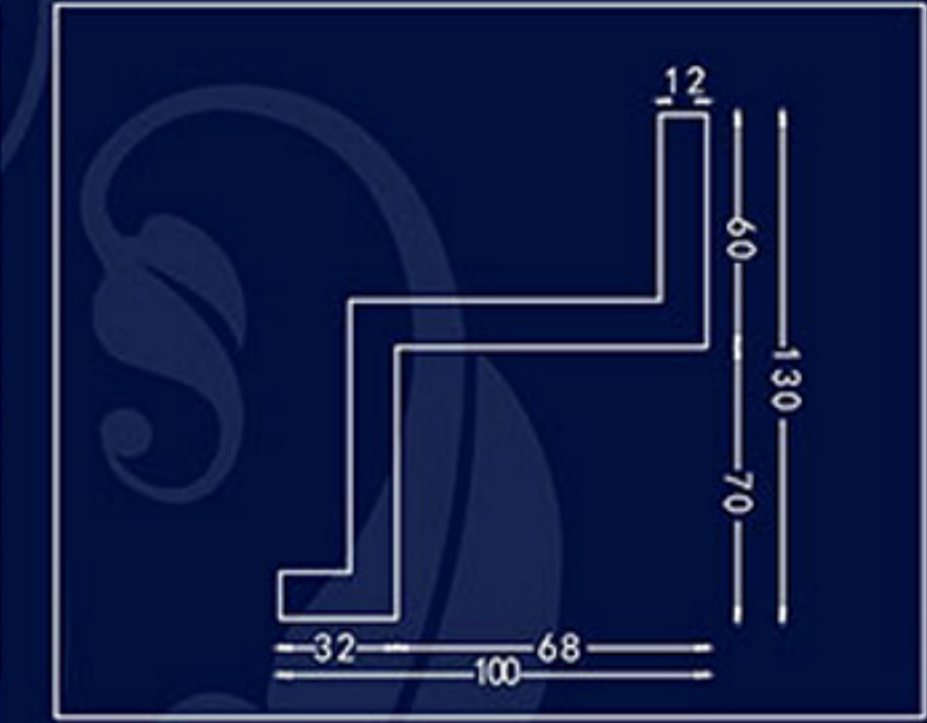

Concise moulding-board with hide light,soften dimensional atmosphere,downy illume,sweet and incomparable

Modern Cornice style

Modern Cornice style

GC-83056-60 L:2400mm Breadth:85mm

GC-83056-80 L:2400mm Breadth:114mm

GC-83056-100 L:2400mm Breadth:142mm

GC-83114-80 L:2400mm Breadth:113mm

GC-83114 L:2400mm Breadth:170mm

GC-83063 L:2400mm Breadth:142mm

GC-83092 L:2400mm Breadth:240mm

GC-83114-80XA(1/4 inner radian)
d: ϕ 400mm

GC-83114X(1/4 inner radian)
d: ϕ 1627mm

GC-83114-80XB(1/4 inner radian)
d: ϕ 600mm

GC-83114Y(1/4 inner radian)

d: ϕ 1360mm

GC-83081 L:2400mm Breadth:187mm

GC-83102 L:2400mm Breadth:205mm

Modern Cornice style

Modern Cornice style

GD-85095-30 L:2400mm

GD-85095-250 L:2400mm