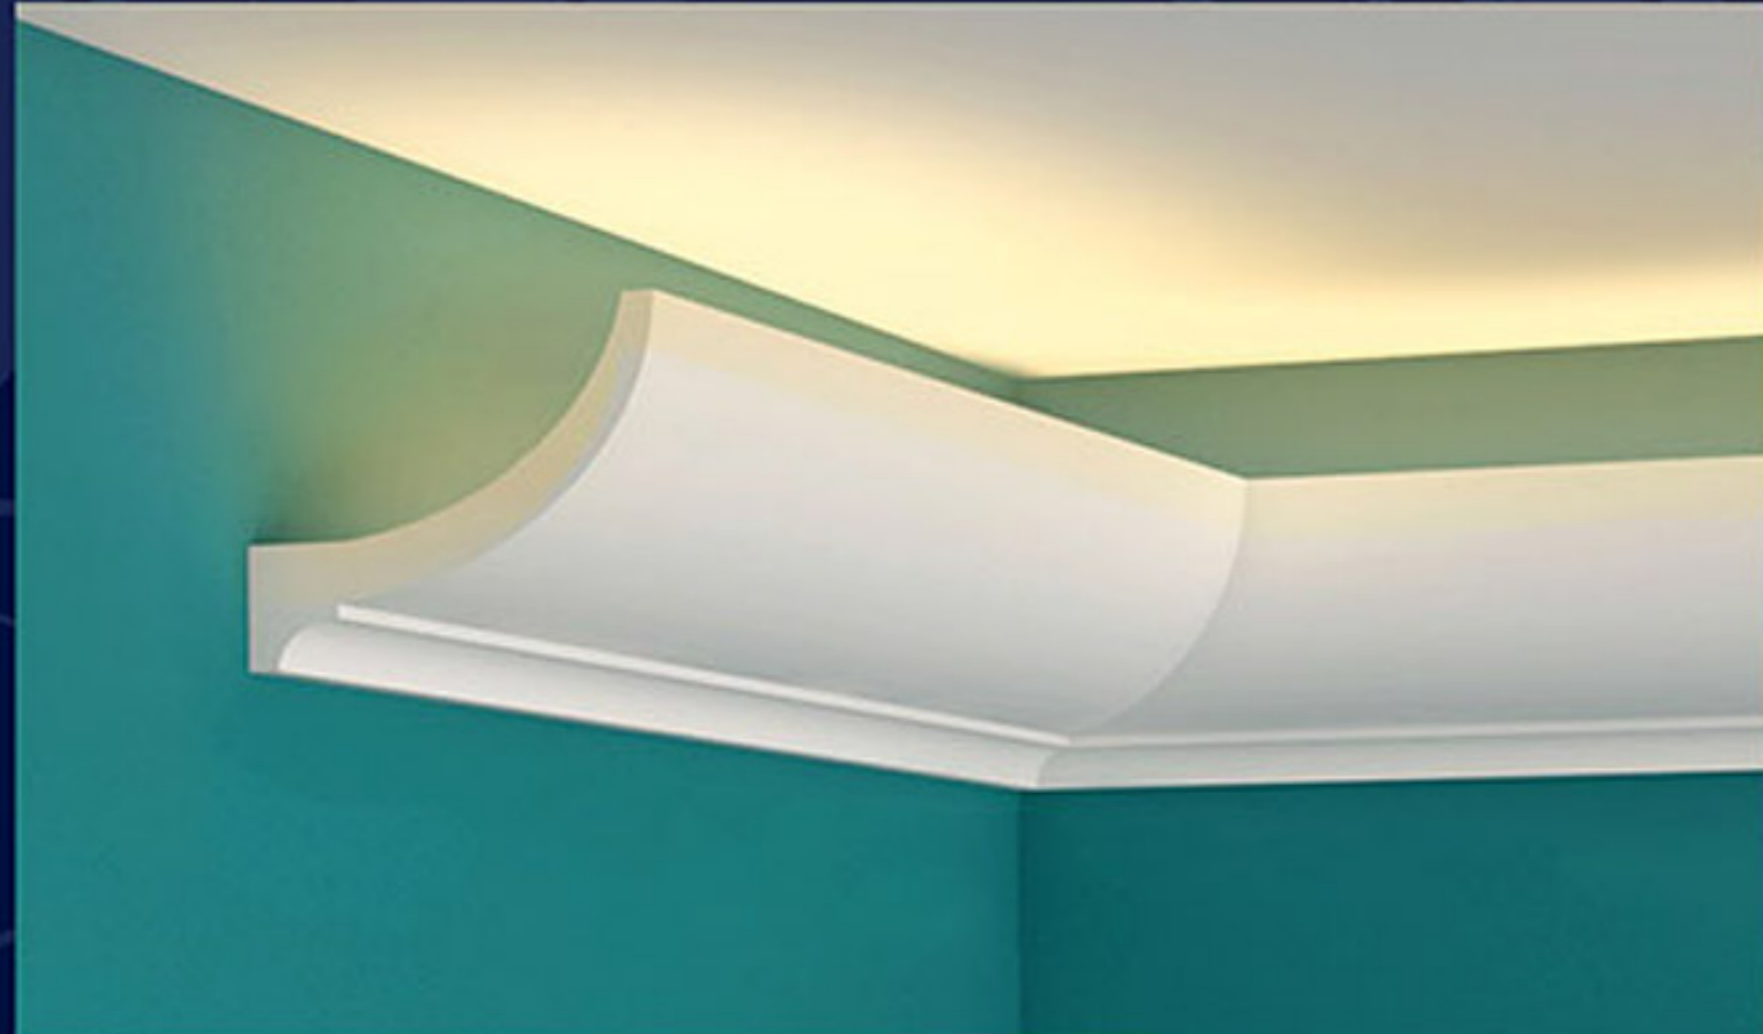

Concise moulding-board with hide light,soften dimensional atmosphere,downy illume,sweet and incomparable

Modern Cornice style

Modern Cornice style

GC-83056-60 L:2400mm Breadth:85mm

GC-83056-80 L:2400mm Breadth:114mm