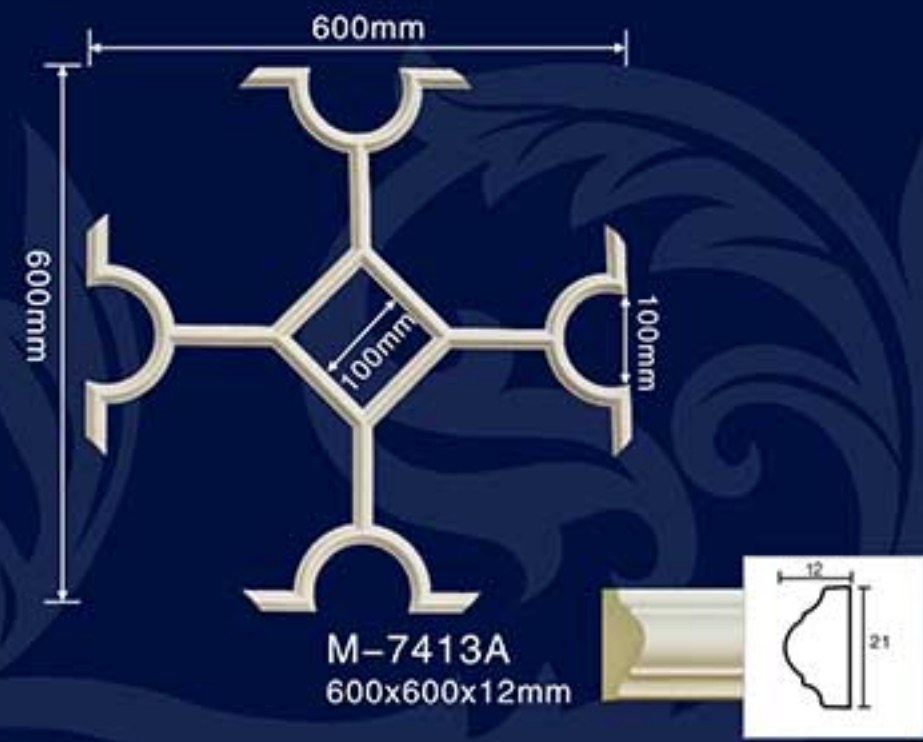

Ceiling tiles/wall molding

Ceiling tiles/wall molding

Leading brand Leading innovation

Jointless joint combination of male and female

Ceiling tiles/wall molding

Ceiling tiles/wall molding

M-7401
D:400x400x20mm

M-7402
D:600x600x20mm

M-7405
D:450x450x20mm

M-7415
600x600x25mm

M-7403
D:600x600x30mm

M-7404A
D:600x600x15mm

M-7404
D:790x790x20mm

Ceiling tiles/wall molding

Ceiling tiles/wall molding

M-7406
D:885x750x20mm

M-7407
D:550x550x15mm

M-7408
D:790x665x65mm

M-7409
D:460x300x15mm

M-7410 D:926x926x50mm

M-7411 D:850x850x20mm

Ceiling tiles/wall molding

Rounded medallion