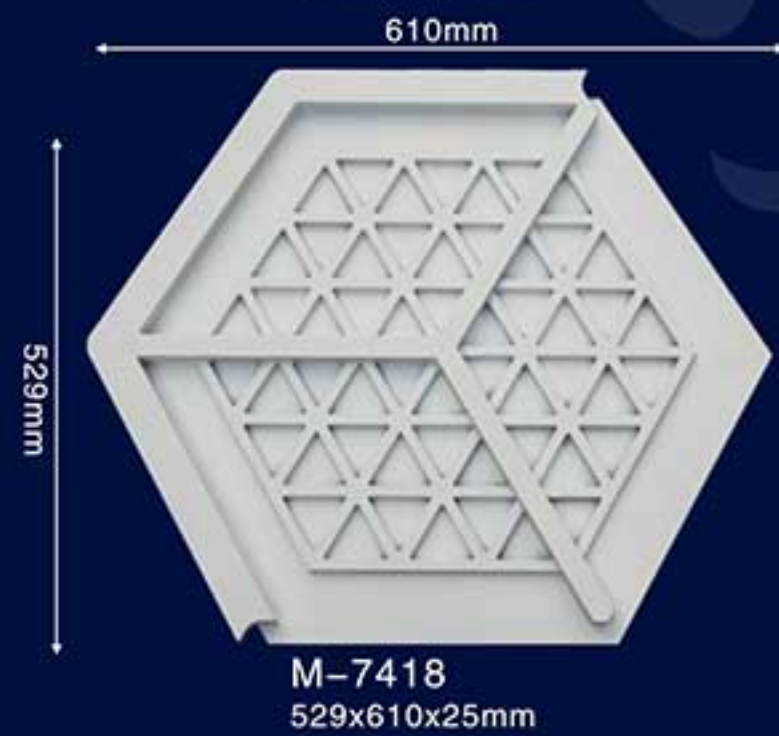

Ceiling tiles/wall molding

Ceiling tiles/wall molding

Leading brand Leading innovation

Jointless joint combination of male and female

Ceiling tiles/wall molding

Ceiling tiles/wall molding

M-7401
D:400x400x20mm

M-7402
D:600x600x20mm

M-7405
D:450x450x20mm

M-7415
600x600x25mm

M-7403
D:600x600x30mm

M-7404A
D:600x600x15mm

M-7404
D:790x790x20mm

Ceiling tiles/wall molding

Ceiling tiles/wall molding

M-7406
D:885x750x20mm

M-7407
D:550x550x15mm

M-7408
D:790x665x65mm

M-7409
D:460x300x15mm

M-7410 D:926x926x50mm

M-7411 D:850x850x20mm

Ceiling tiles/wall molding

Rounded medallion