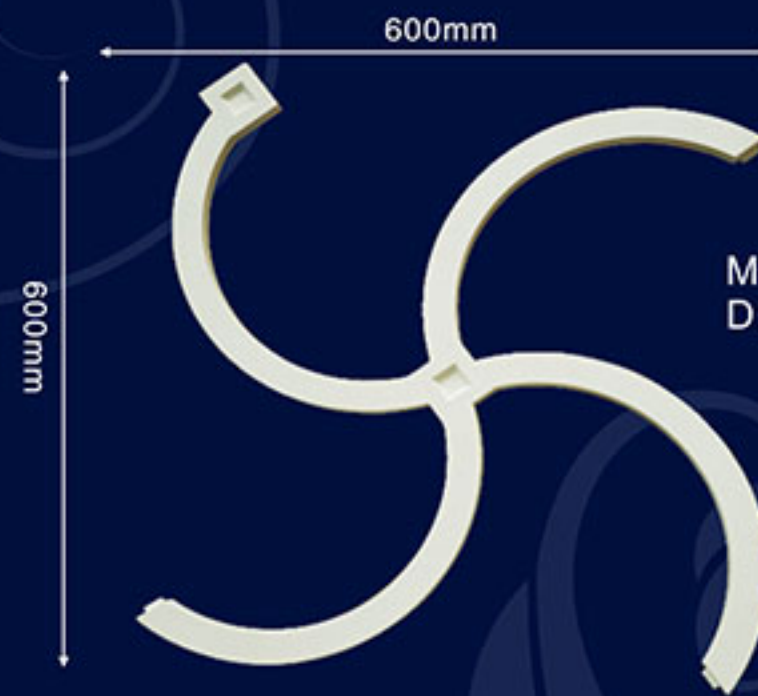

Ceiling tiles/wall molding

Ceiling tiles/wall molding

Leading brand Leading innovation

Jointless joint combination of male and female

Ceiling tiles/wall molding

Ceiling tiles/wall molding

M-7401
D:400x400x20mm

M-7402
D:600x600x20mm

M-7405
D:450x450x20mm

M-7415
600x600x25mm

M-7403
D:600x600x30mm

M-7404A
D:600x600x15mm

M-7404
D:790x790x20mm

Ceiling tiles/wall molding

Ceiling tiles/wall molding

M-7406
D:885x750x20mm

M-7407
D:550x550x15mm

M-7408
D:790x665x65mm

M-7409
D:460x300x15mm

M-7410 D:926x926x50mm

M-7411 D:850x850x20mm

Ceiling tiles/wall molding

Rounded medallion