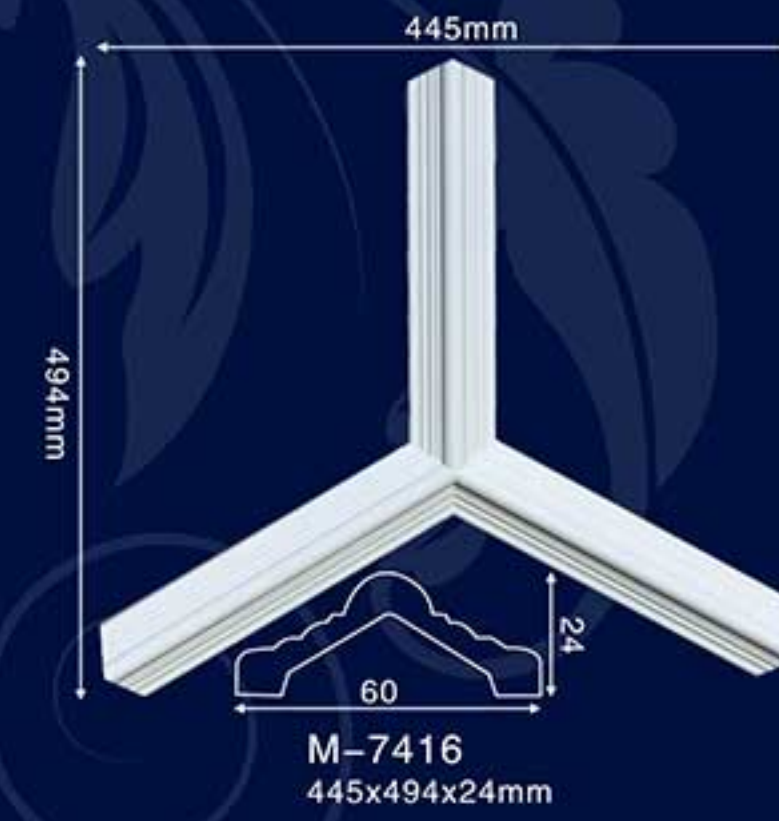

Ceiling tiles/wall molding

Ceiling tiles/wall molding

Leading brand Leading innovation

Jointless joint combination of male and female

Ceiling tiles/wall molding

Ceiling tiles/wall molding

M-7401
D:400x400x20mm

M-7402
D:600x600x20mm

M-7405
D:450x450x20mm

M-7415
600x600x25mm

M-7403
D:600x600x30mm

M-7404A
D:600x600x15mm

M-7404
D:790x790x20mm

Ceiling tiles/wall molding

Ceiling tiles/wall molding

M-7406
D:885x750x20mm

M-7407
D:550x550x15mm

M-7408
D:790x665x65mm

M-7409
D:460x300x15mm

M-7410 D:926x926x50mm

M-7411 D:850x850x20mm

Ceiling tiles/wall molding

Rounded medallion