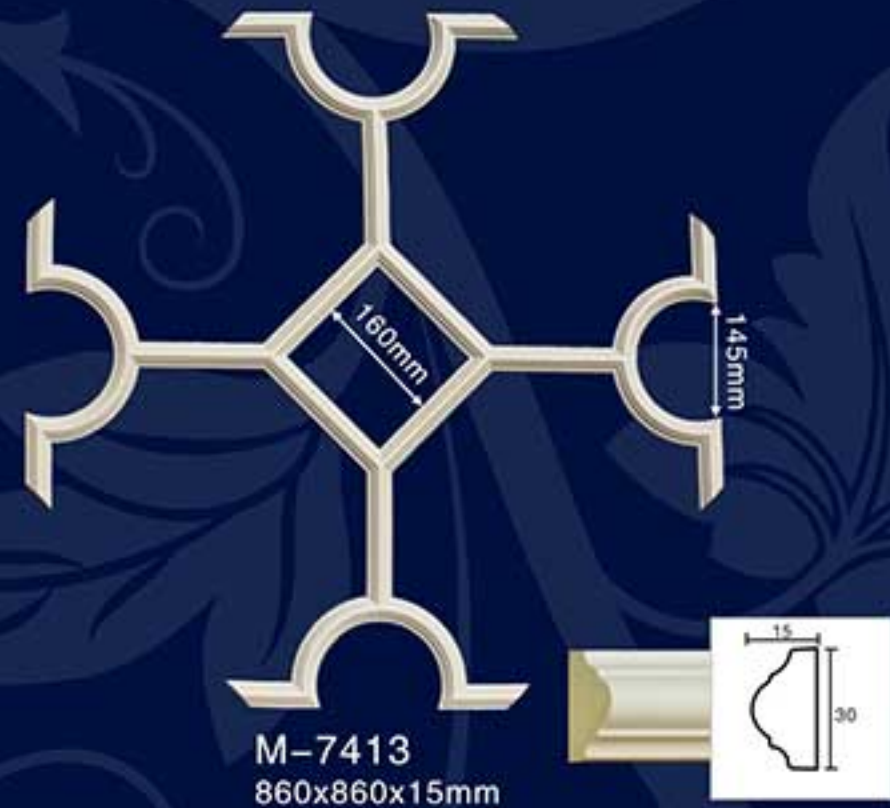

Ceiling tiles/wall molding

Ceiling tiles/wall molding

Leading brand Leading innovation

Jointless joint combination of male and female

Ceiling tiles/wall molding

Ceiling tiles/wall molding

M-7401
D:400x400x20mm

M-7402
D:600x600x20mm

M-7405
D:450x450x20mm

M-7415
600x600x25mm

M-7403
D:600x600x30mm

M-7404A
D:600x600x15mm

M-7404
D:790x790x20mm

Ceiling tiles/wall molding

Ceiling tiles/wall molding

M-7406
D:885x750x20mm

M-7407
D:550x550x15mm

M-7408
D:790x665x65mm

M-7409
D:460x300x15mm

M-7410 D:926x926x50mm

M-7411 D:850x850x20mm

Ceiling tiles/wall molding

Rounded medallion