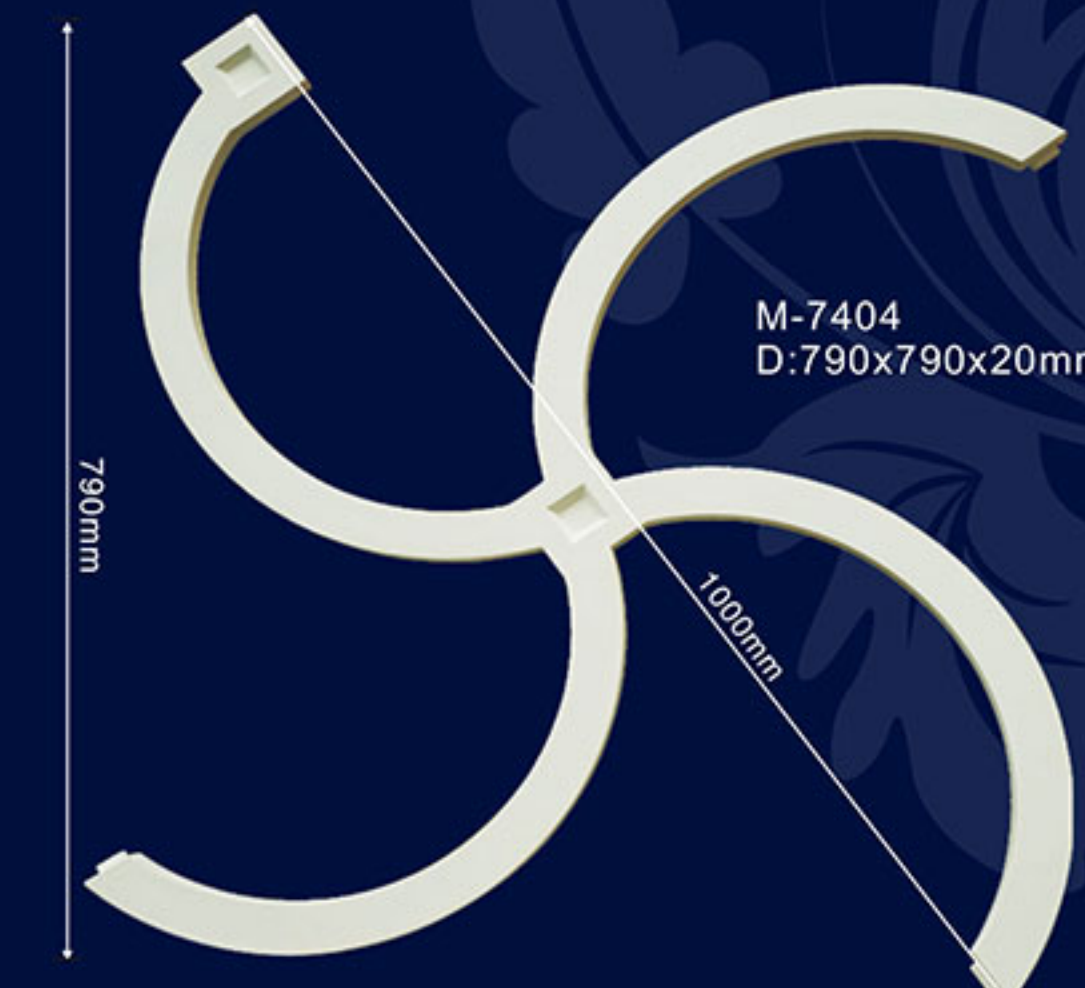

Ceiling tiles/wall molding

Ceiling tiles/wall molding

Leading brand Leading innovation

Jointless joint combination of male and female

Ceiling tiles/wall molding

Ceiling tiles/wall molding

M-7401
D:400x400x20mm

M-7402
D:600x600x20mm

M-7405
D:450x450x20mm

M-7415
600x600x25mm

M-7403
D:600x600x30mm

M-7404A
D:600x600x15mm

M-7404
D:790x790x20mm

Ceiling tiles/wall molding

Ceiling tiles/wall molding

M-7406
D:885x750x20mm

M-7407
D:550x550x15mm

M-7408
D:790x665x65mm

M-7409
D:460x300x15mm

M-7410 D:926x926x50mm

M-7411 D:850x850x20mm

Ceiling tiles/wall molding

Rounded medallion