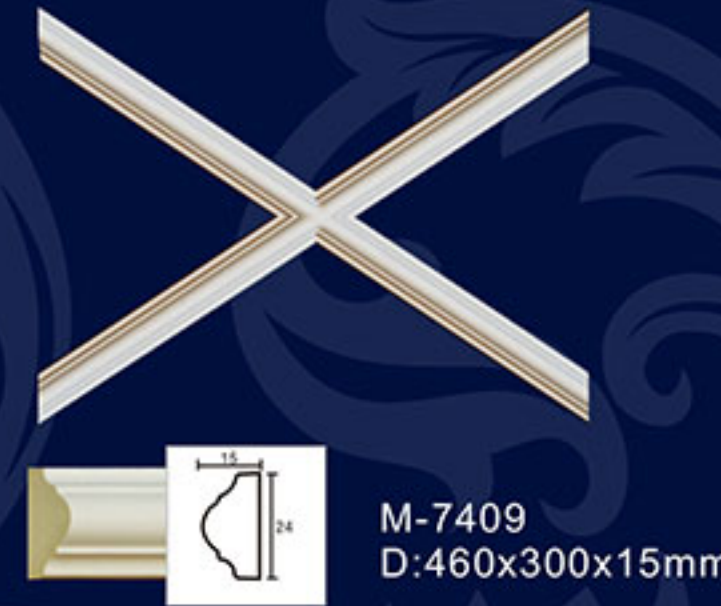

Ceiling tiles/wall molding

Ceiling tiles/wall molding

Leading brand Leading innovation

Jointless joint combination of male and female

Ceiling tiles/wall molding

Ceiling tiles/wall molding

M-7401
D:400x400x20mm

M-7402
D:600x600x20mm

M-7405
D:450x450x20mm

M-7415
600x600x25mm

M-7403
D:600x600x30mm

M-7404A
D:600x600x15mm

M-7404
D:790x790x20mm

Ceiling tiles/wall molding

Ceiling tiles/wall molding

M-7406
D:885x750x20mm

M-7407
D:550x550x15mm

M-7408
D:790x665x65mm

M-7409
D:460x300x15mm

M-7410 D:926x926x50mm

M-7411 D:850x850x20mm

Ceiling tiles/wall molding

Rounded medallion