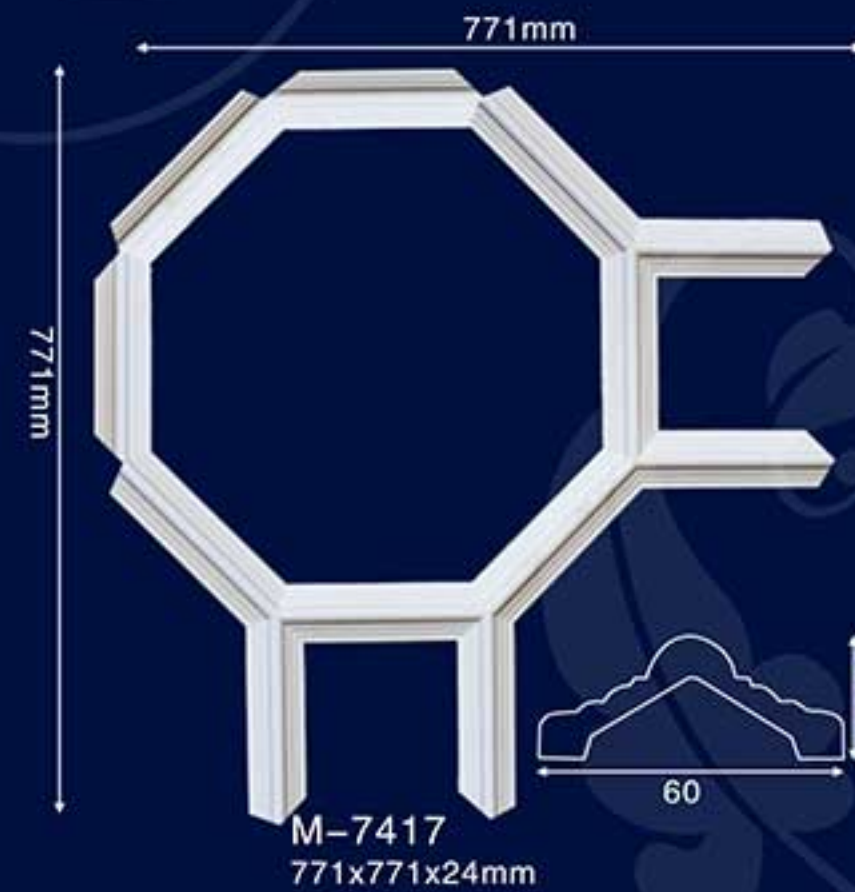

Ceiling tiles/wall molding

Ceiling tiles/wall molding

Leading brand Leading innovation

Jointless joint combination of male and female

Ceiling tiles/wall molding

Ceiling tiles/wall molding

M-7401
D:400x400x20mm

M-7402
D:600x600x20mm

M-7405
D:450x450x20mm

M-7415
600x600x25mm

M-7403
D:600x600x30mm

M-7404A
D:600x600x15mm

M-7404
D:790x790x20mm

Ceiling tiles/wall molding

Ceiling tiles/wall molding

M-7406
D:885x750x20mm

M-7407
D:550x550x15mm

M-7408
D:790x665x65mm

M-7409
D:460x300x15mm

M-7410 D:926x926x50mm

M-7411 D:850x850x20mm

Ceiling tiles/wall molding

Rounded medallion