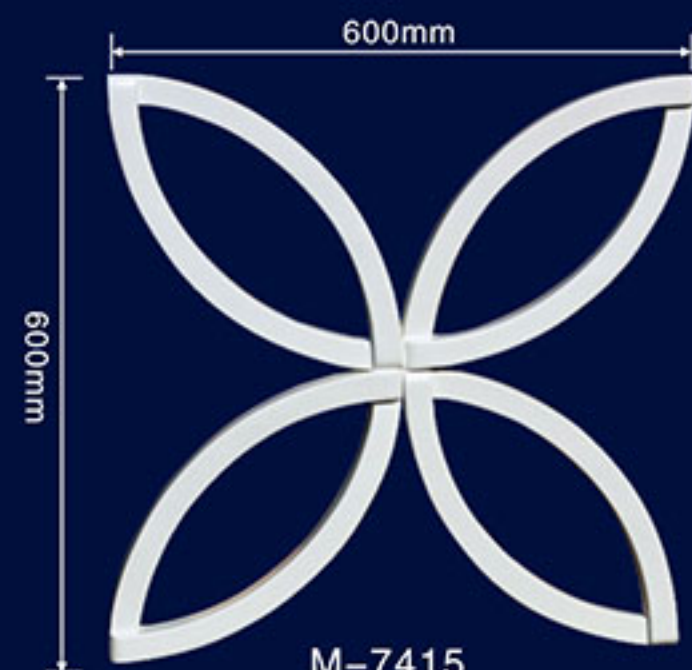

Ceiling tiles/wall molding

Ceiling tiles/wall molding

Leading brand Leading innovation

Jointless joint combination of male and female

Ceiling tiles/wall molding

Ceiling tiles/wall molding

M-7401
D:400x400x20mm

M-7402
D:600x600x20mm

M-7405
D:450x450x20mm

M-7415
600x600x25mm

M-7403
D:600x600x30mm

M-7404A
D:600x600x15mm

M-7404
D:790x790x20mm

Ceiling tiles/wall molding

Ceiling tiles/wall molding

M-7406
D:885x750x20mm

M-7407
D:550x550x15mm

M-7408
D:790x665x65mm

M-7409
D:460x300x15mm

M-7410 D:926x926x50mm

M-7411 D:850x850x20mm

Ceiling tiles/wall molding

Rounded medallion