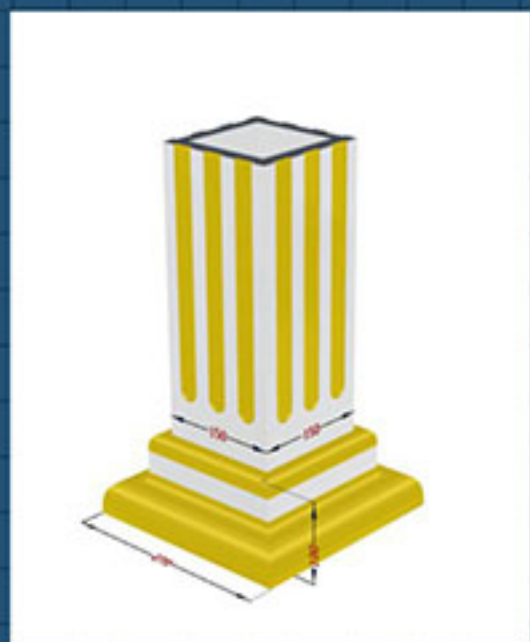

Kindy reminder
The columns of this page are made by FRP, the height can be customized, make to order.

FRP Roma columns

FRP-071

FRP-072

FRP-073

Size Marking: HxWxD

GW-3303A 150x90mm

GW-3302A 200x120mm

GW-3301A 250x215mm

PU wood-like beam

PU wood-like beam

GW-3303 60x90x3000mm

GW-3302 90x120x3000mm

GW-3301 135x215x3000mm