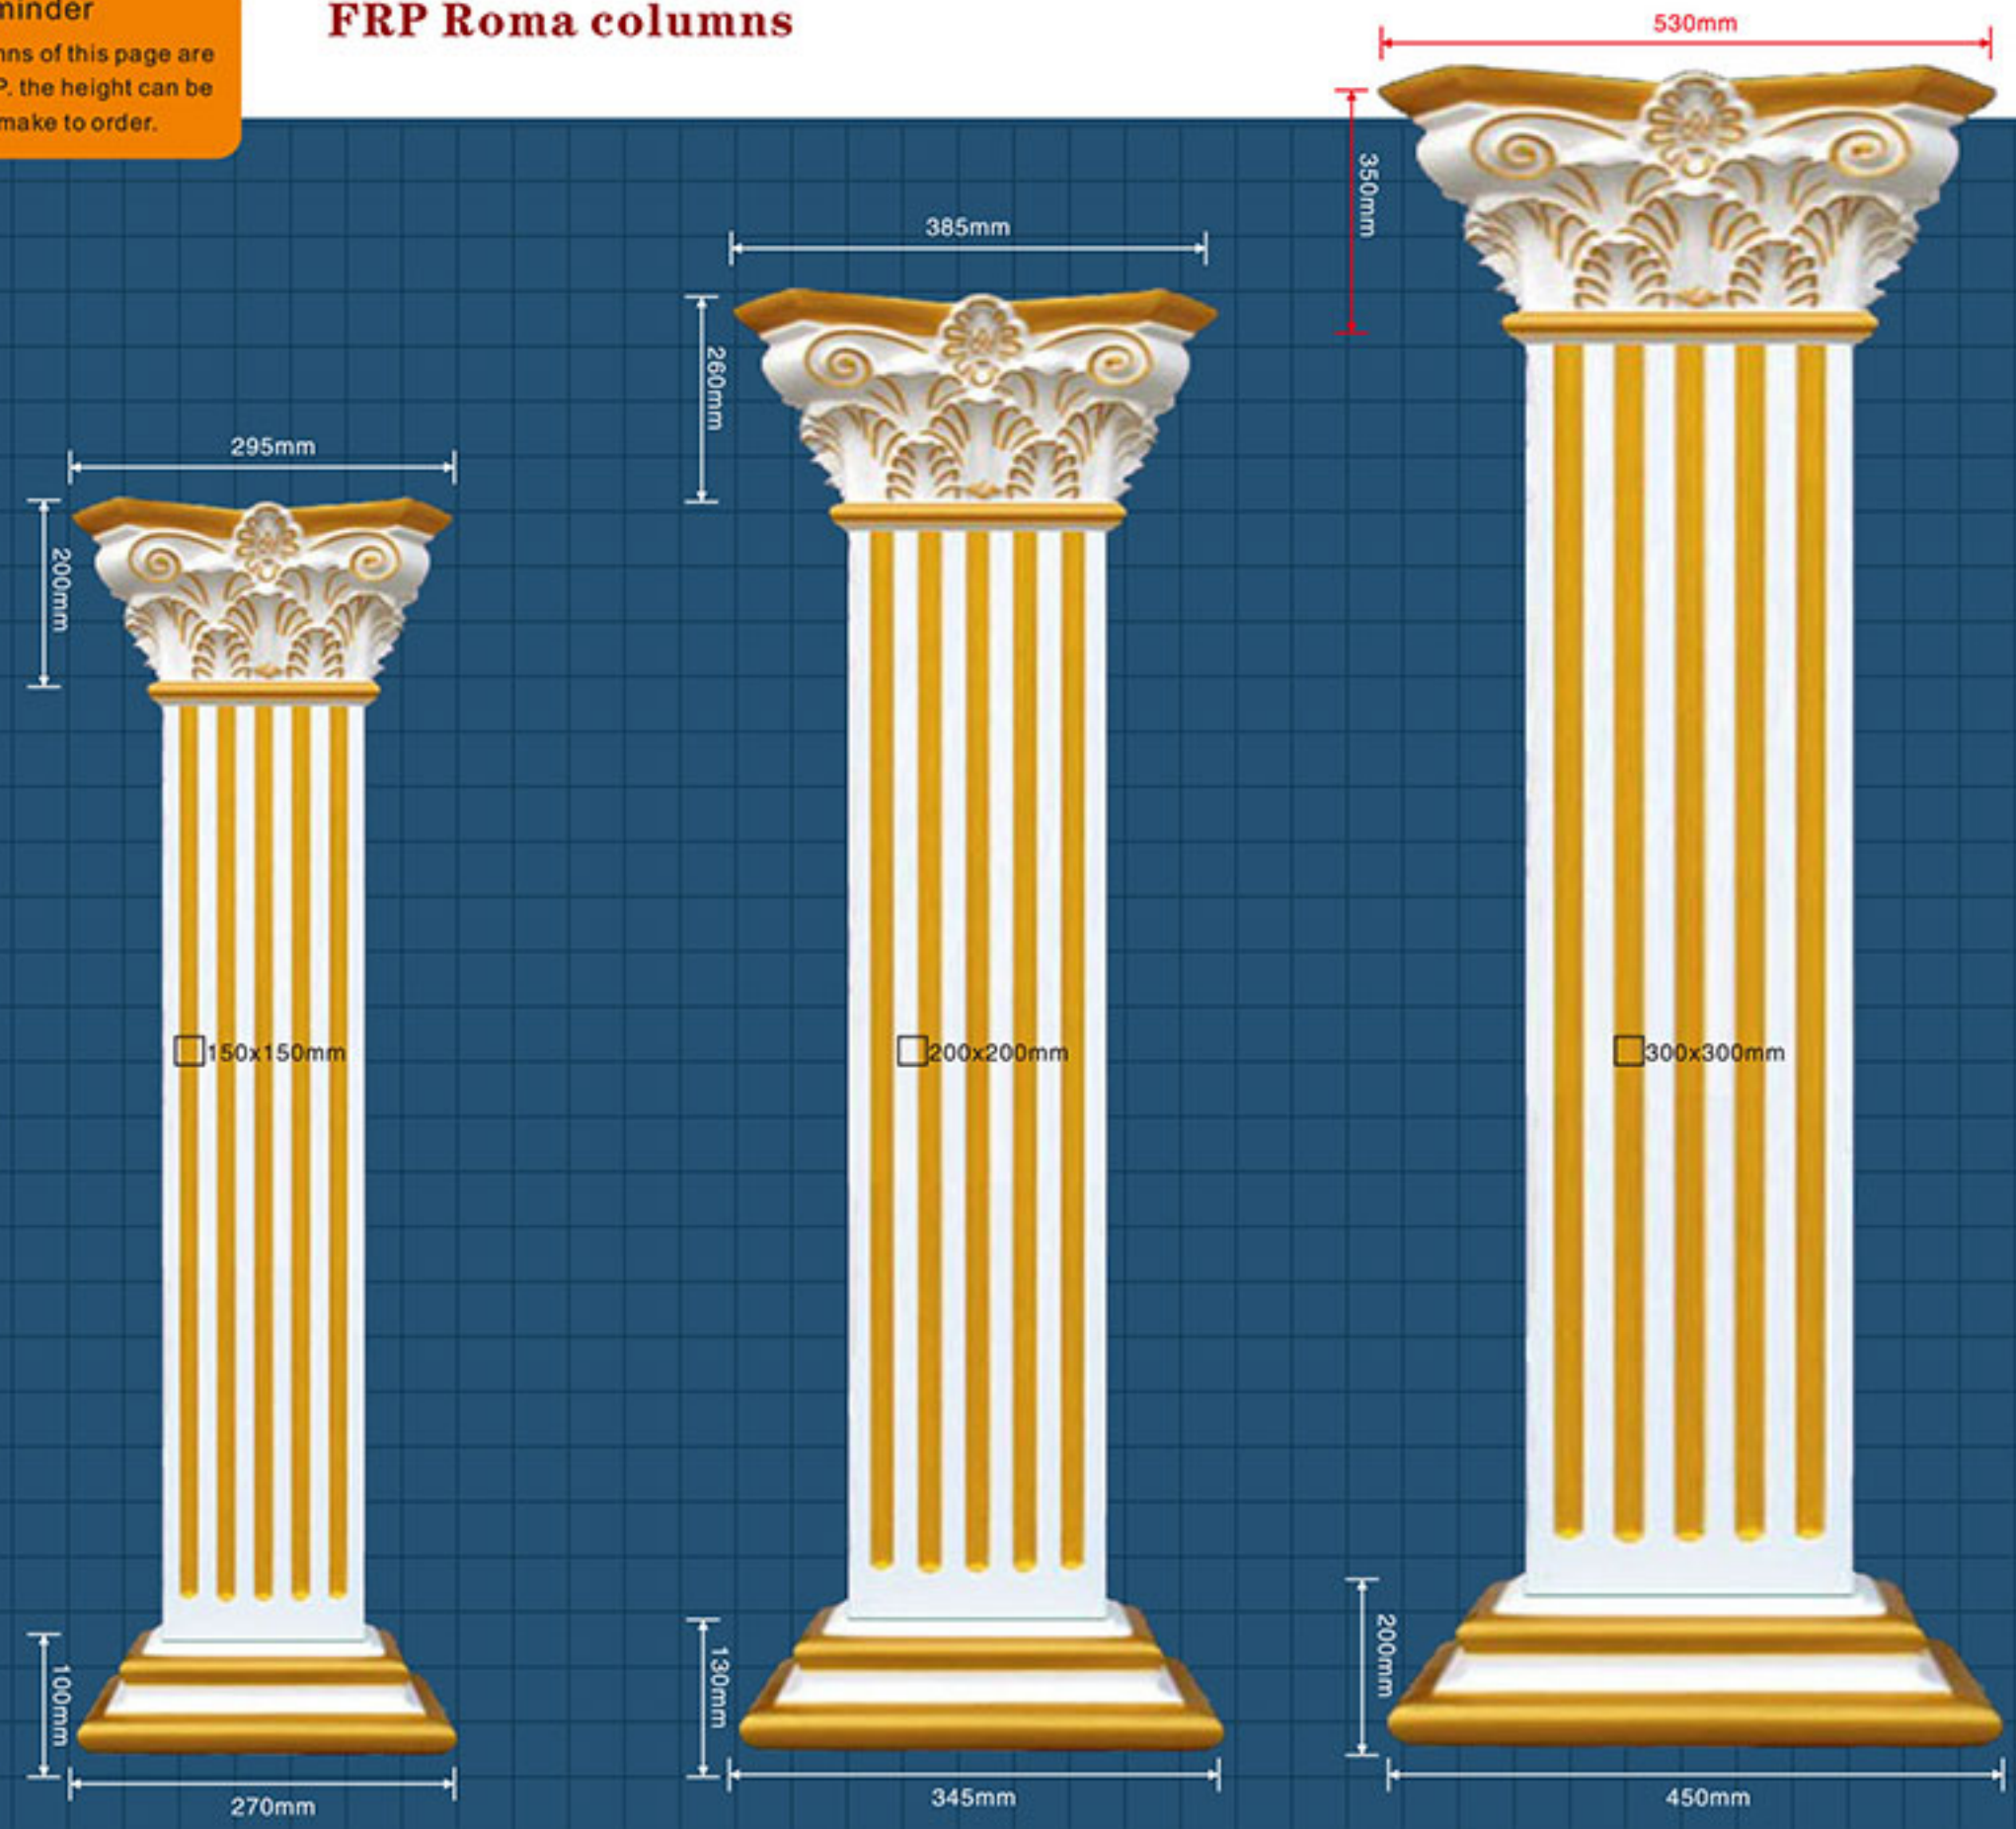

Kindy reminder
The columns of this page are made by FRP, the height can be customized, make to order.

FRP Roma columns

FRP-071

FRP-072

FRP-073

Size Marking: HxWxD

GW-3303A 150x90mm

GW-3302A 200x120mm

GW-3301A 250x215mm

PU wood-like beam

PU wood-like beam

GW-3303 60x90x3000mm

GW-3302 90x120x3000mm

GW-3301 135x215x3000mm