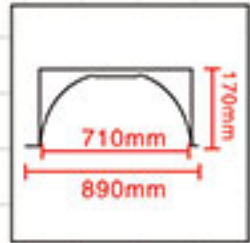

M-7509
D=ø865x550mm
MD=ø14mm

M-7510
D=ø1280x700mm
MD=ø15mm

M-7511
D=ø1280x630mm
MD=ø75mm

M-7512
D=ø1230x640mm
MD=ø10x75mm

M-7513
D=ø790x545mm
MD=ø10mm

Ceiling domes

Ceiling domes

Front View

Cutaway View

Back View

M-7203
D=ø1090mm
MD=ø900mm
H = 250mm

Ceiling domes

Ceiling domes

M-7204
D=ø890mm
MD=ø710mm
H = 170mm

M-7205
D=ø1370mm
MD=ø1200mm
H = 270mm

M-7206
D=ø1200mm
MD=ø1000mm
H = 275mm

M-7207
D=ø930mm
MD=ø850mm
H = 150mm

M-7209
D=ø1450mm
MD=ø1250mm
H = 260mm

M-7208
D=ø1130mm
MD=ø950mm
H = 250mm

Ceiling domes

M-7210
880x1030mm

Ceiling domes

M-7211-3
M-7212-3

M-7211-4
M-7212-4

Ceiling domes

Ceiling domes

M-7301
D=ø605x605mm
d = ø500x500mm
MD=ø40mm
H = 90mm

M-7302
D=ø605x605mm
d = ø495x495mm
MD=100mm
H = 90mm

M-7303
D=ø605x605mm
d = ø490x490mm
MD=ø35mm
H = 90mm

M-7304
D=ø605x605mm
d = ø515x515mm
MD=ø65mm
H = 150mm