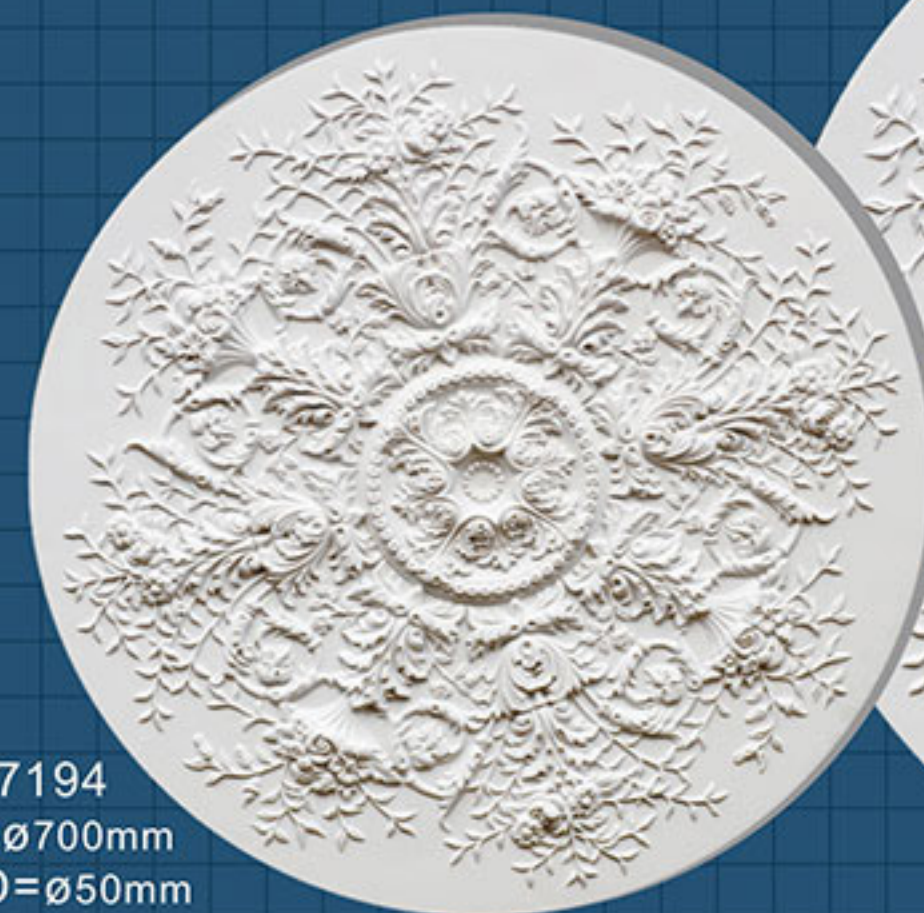

Rounded medallion

M-7193M
D=ø1000mm
MD=ø60mm
Base plate: 10mm

2020 New arrival, French style!

10mm

M-7193
D=ø800mm
MD=ø50mm
Base plate: 10mm

M-7193S
D=ø600mm
MD=ø40mm
Base plate: 10mm

Rounded medallion

M-7195
D=ø800mm
MD=ø110mm
Base plate: 10mm

M-7195L
D=ø1200mm
MD=ø120mm
Base plate: 10mm

M-7195S
D=ø600mm
MD=ø40mm
Base plate: 10mm

M-7194
D=ø700mm
MD=ø50mm
Base plate: 10mm

M-7194M
D=ø1000mm
MD=ø80mm
Base plate: 10mm

10mm

Rounded medallion

Rounded medallion

Rounded medallion

Rounded medallion

M-7120
D=ø480mm
MD=ø110mm

M-7119
D=ø800mm
MD=ø80-145mm

M-7117
D=ø465mm
MD=ø35mm

M-7167
D=ø711mm
MD=ø100mm

M-7168
D=ø1170mm
MD=ø110mm

M-7123
D=ø800mm
MD=ø75-160mm

M-7129
D=ø670mm
MD=ø65mm

M-7133
D=ø765mm
MD=ø65mm

Rounded medallion

Rounded medallion

M-7138
直径 ϕ : 1200mm
中空 (MD): 50mm

M-7145S
D= ϕ 660mm
MD= ϕ 70mm

M-7145L
D= ϕ 1500mm
MD= ϕ 120mm

M-7145
D= ϕ 1010mm
MD= ϕ 95mm