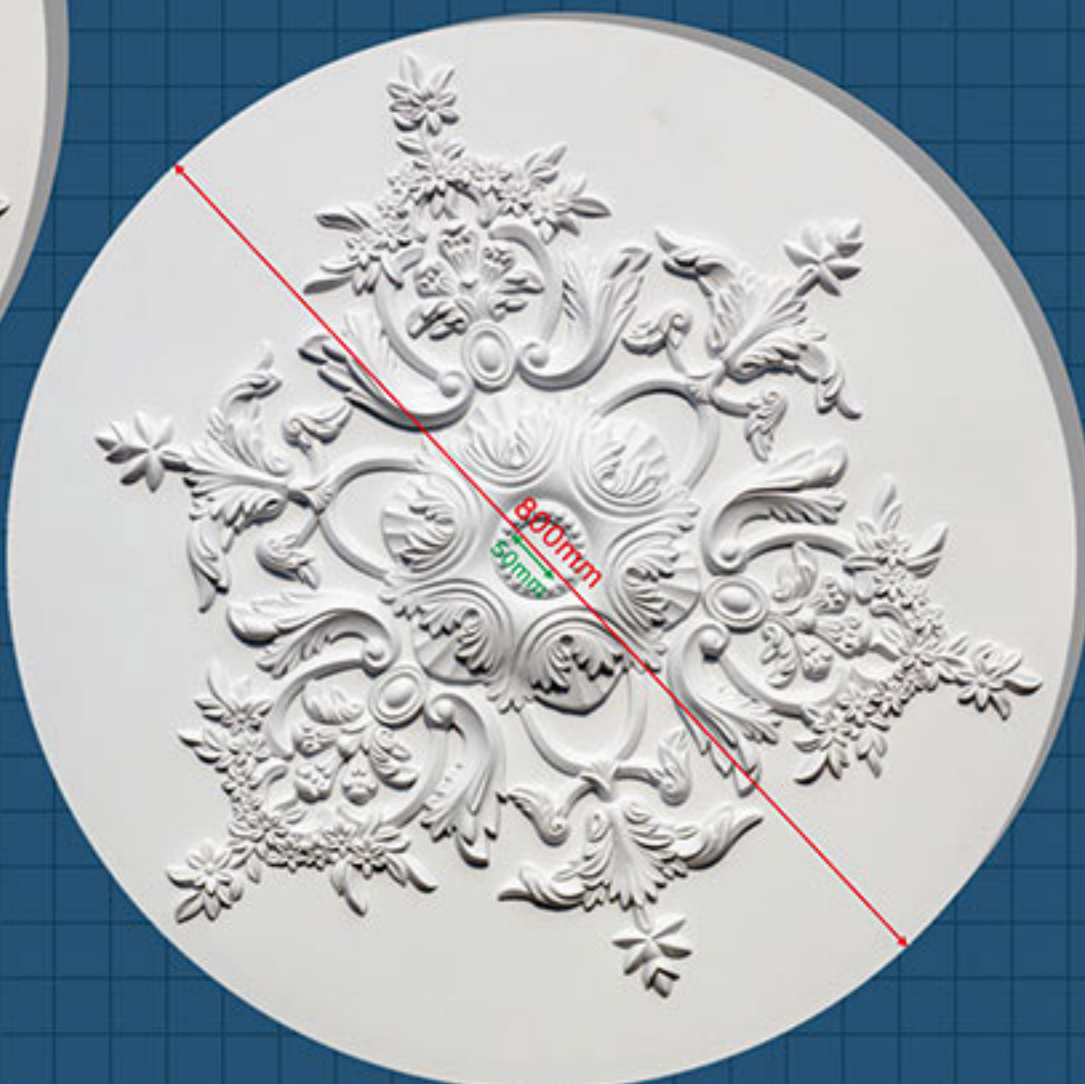

Rounded medallion

M-7193M
D=ø1000mm
MD=ø60mm
Base plate: 10mm

2020 New arrival, French style!

10mm

M-7193
D=ø800mm
MD=ø50mm
Base plate: 10mm

M-7193S
D=ø600mm
MD=ø40mm
Base plate: 10mm

Rounded medallion

M-7195
D=ø800mm
MD=ø110mm
Base plate: 10mm

M-7195L
D=ø1200mm
MD=ø120mm
Base plate: 10mm

M-7195S
D=ø600mm
MD=ø40mm
Base plate: 10mm

M-7194
D=ø700mm
MD=ø50mm
Base plate: 10mm

M-7194M
D=ø1000mm
MD=ø80mm
Base plate: 10mm

10mm

Rounded medallion

Rounded medallion

Rounded medallion

Rounded medallion

M-7120
D=ø480mm
MD=ø110mm

M-7119
D=ø800mm
MD=ø80-145mm

M-7117
D=ø465mm
MD=ø35mm

M-7167
D=ø711mm
MD=ø100mm

M-7168
D=ø1170mm
MD=ø110mm

M-7123
D=ø800mm
MD=ø75-160mm