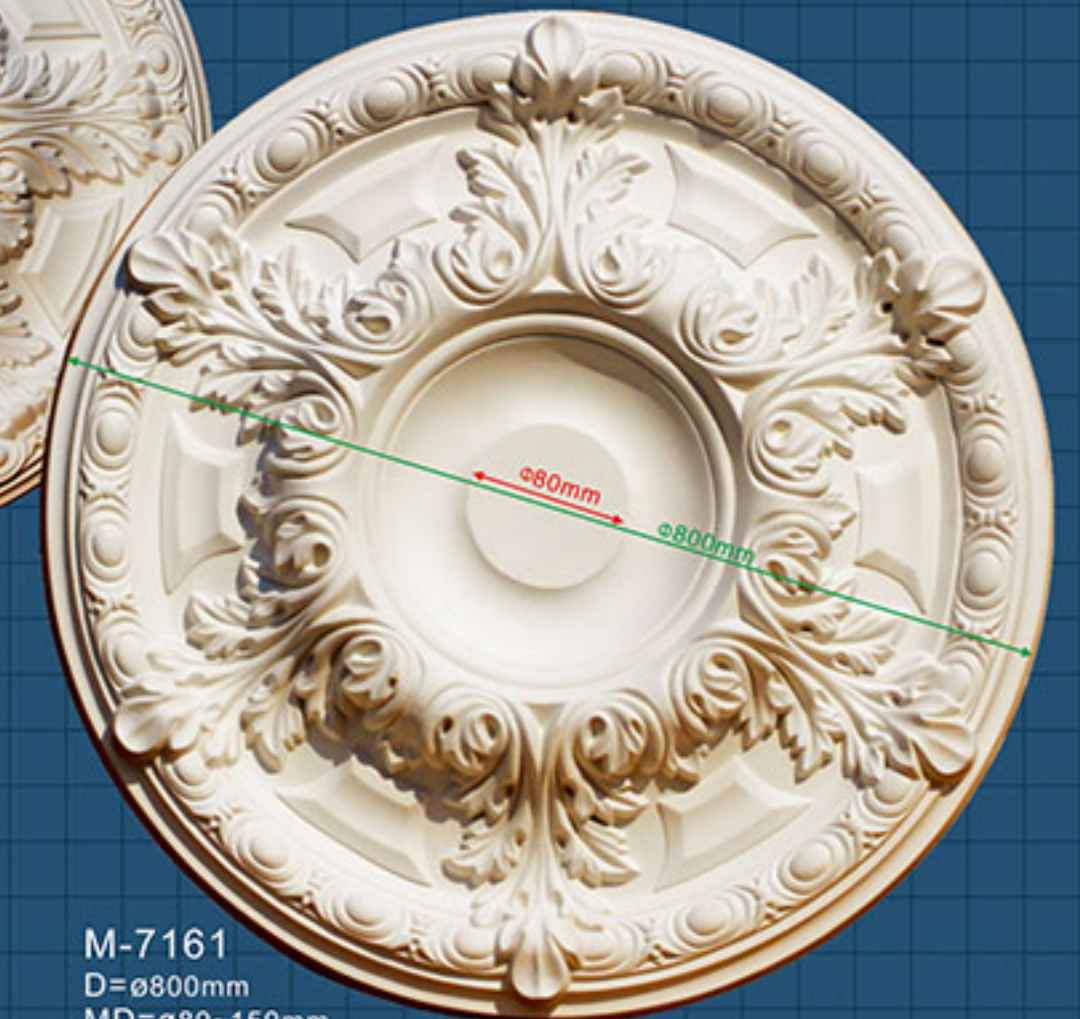

M-7195L
D=ø1200mm
MD=ø120mm
Base plate: 10mm

M-7195S
D=ø600mm
MD=ø40mm
Base plate: 10mm

M-7194
D=ø700mm
MD=ø50mm
Base plate: 10mm

M-7194M
D=ø1000mm
MD=ø80mm
Base plate: 10mm

10mm

Rounded medallion

Rounded medallion

Rounded medallion

Rounded medallion

M-7120
D=ø480mm
MD=ø110mm

M-7119
D=ø800mm
MD=ø80-145mm

M-7117
D=ø465mm
MD=ø35mm

M-7167
D=ø711mm
MD=ø100mm

M-7168
D=ø1170mm
MD=ø110mm

M-7123
D=ø800mm
MD=ø75-160mm

M-7121
D=ø520mm
MD=ø100mm

M-7122
D=ø625mm
MD=ø75-150mm

M-7124
D=ø600mm
MD=ø100-170mm

M-7118
D=ø490mm
MD=ø80-150mm

M-7161
D=ø800mm
MD=ø80-150mm

Rounded medallion

Rounded medallion

M-7125
D=ø610mm
MD=ø90mm

M-7129
D=ø670mm
MD=ø65mm

M-7133
D=ø765mm
MD=ø65mm

Rounded medallion

Rounded medallion

M-7138
直径 ϕ : 1200mm
中空 (MD): 50mm

M-7145S
D= ϕ 660mm
MD= ϕ 70mm

M-7145L
D= ϕ 1500mm
MD= ϕ 120mm

M-7145
D= ϕ 1010mm
MD= ϕ 95mm