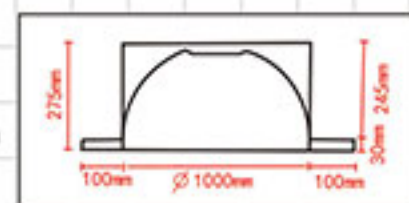

M-7509
D=ø865x550mm
MD=ø14mm

M-7510
D=ø1280x700mm
MD=ø15mm

M-7511
D=ø1280x630mm
MD=ø75mm

M-7512
D=ø1230x640mm
MD=ø10x75mm

M-7513
D=ø790x545mm
MD=ø10mm

Ceiling domes

Ceiling domes

Front View

Cutaway View

Back View

M-7203
D=ø1090mm
MD=ø900mm
H = 250mm

Ceiling domes

Ceiling domes

M-7204
D=ø890mm
MD=ø710mm
H = 170mm

M-7205
D=ø1370mm
MD=ø1200mm
H = 270mm

M-7206
D=ø1200mm
MD=ø1000mm
H = 275mm