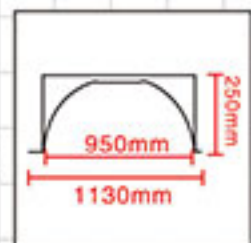

M-7509
D=ø865x550mm
MD=ø14mm

M-7510
D=ø1280x700mm
MD=ø15mm

M-7511
D=ø1280x630mm
MD=ø75mm

M-7512
D=ø1230x640mm
MD=ø10x75mm

M-7513
D=ø790x545mm
MD=ø10mm

Ceiling domes

Ceiling domes

Front View

Cutaway View

Back View

M-7203
D=ø1090mm
MD=ø900mm
H = 250mm

Ceiling domes

Ceiling domes

M-7204
D=ø890mm
MD=ø710mm
H = 170mm

M-7205
D=ø1370mm
MD=ø1200mm
H = 270mm

M-7206
D=ø1200mm
MD=ø1000mm
H = 275mm

M-7207
D=ø930mm
MD=ø850mm
H = 150mm

M-7209
D=ø1450mm
MD=ø1250mm
H = 260mm

M-7208
D=ø1130mm
MD=ø950mm
H = 250mm

Ceiling domes

M-7210
880x1030mm

Ceiling domes

M-7211-3
M-7212-3

M-7211-4
M-7212-4

Ceiling domes

Ceiling domes

M-7301
D=ø605x605mm
d = ø500x500mm
MD=ø40mm
H = 90mm

M-7302
D=ø605x605mm
d = ø495x495mm
MD=100mm
H = 90mm

M-7303
D=ø605x605mm
d = ø490x490mm
MD=ø35mm
H = 90mm

M-7304
D=ø605x605mm
d = ø515x515mm
MD=ø65mm
H = 150mm