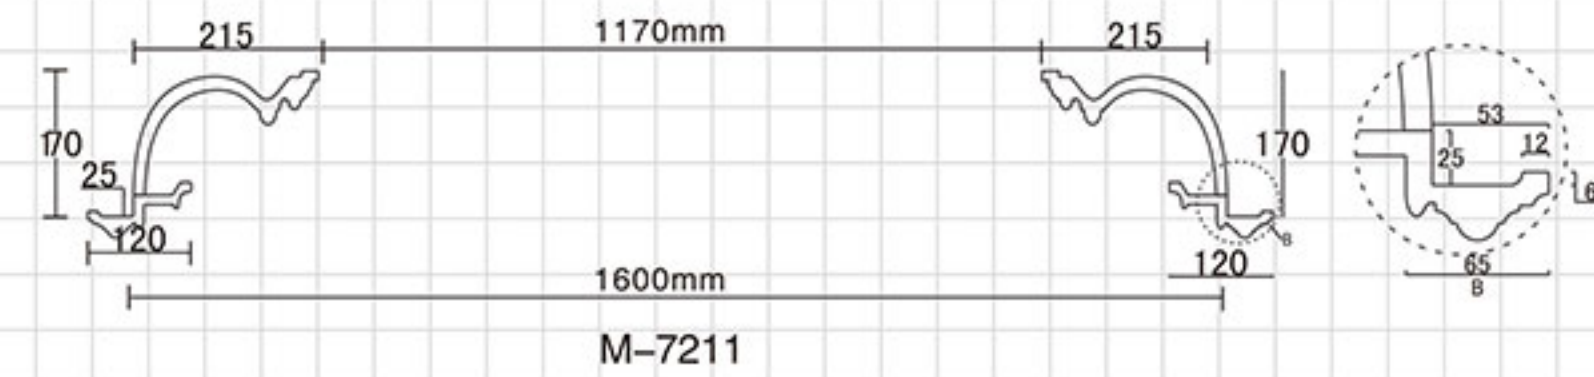

M-7211-1
M-7212-1

M-7211-2
M-7212-2

型号 Item No	组合 code	数量 pcs/set
M-7211	M-7211-1	4
	M-7211-2	4
	M-7211-3	4
	M-7211-4	4