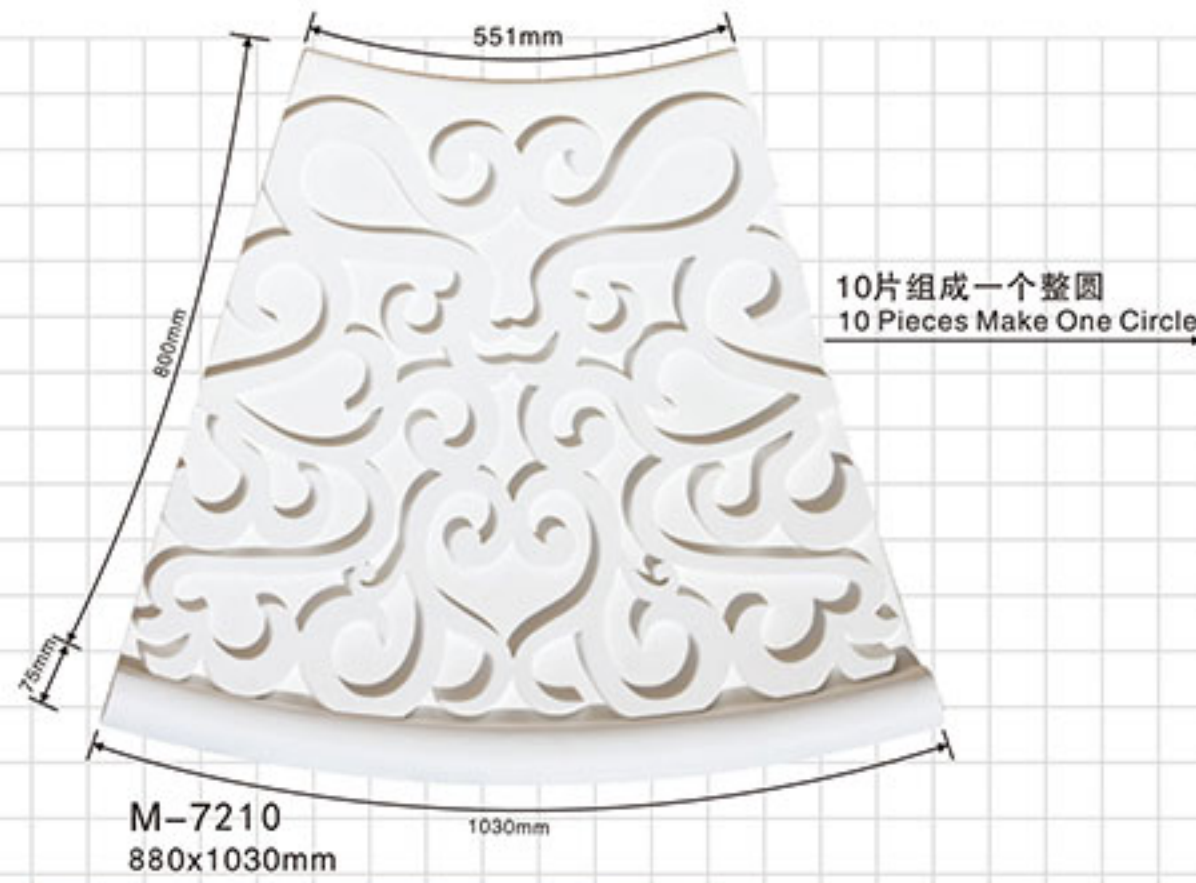

M-7509
D=ø865x550mm
MD=ø14mm

M-7510
D=ø1280x700mm
MD=ø15mm

M-7511
D=ø1280x630mm
MD=ø75mm

M-7512
D=ø1230x640mm
MD=ø10x75mm

M-7513
D=ø790x545mm
MD=ø10mm

Ceiling domes

Ceiling domes

Front View

Cutaway View

Back View

M-7203
D=ø1090mm
MD=ø900mm
H = 250mm

Ceiling domes

Ceiling domes

M-7204
D=ø890mm
MD=ø710mm
H = 170mm

M-7205
D=ø1370mm
MD=ø1200mm
H = 270mm

M-7206
D=ø1200mm
MD=ø1000mm
H = 275mm

M-7207
D=ø930mm
MD=ø850mm
H = 150mm

M-7209
D=ø1450mm
MD=ø1250mm
H = 260mm

M-7208
D=ø1130mm
MD=ø950mm
H = 250mm

Ceiling domes

M-7210
880x1030mm

Ceiling domes

M-7211-3
M-7212-3

M-7211-4
M-7212-4

Ceiling domes

Ceiling domes

M-7301
D=ø605x605mm
d = ø500x500mm
MD=ø40mm
H = 90mm

M-7302
D=ø605x605mm
d = ø495x495mm
MD=100mm
H = 90mm

M-7303
D=ø605x605mm
d = ø490x490mm
MD=ø35mm
H = 90mm

M-7304
D=ø605x605mm
d = ø515x515mm
MD=ø65mm
H = 150mm