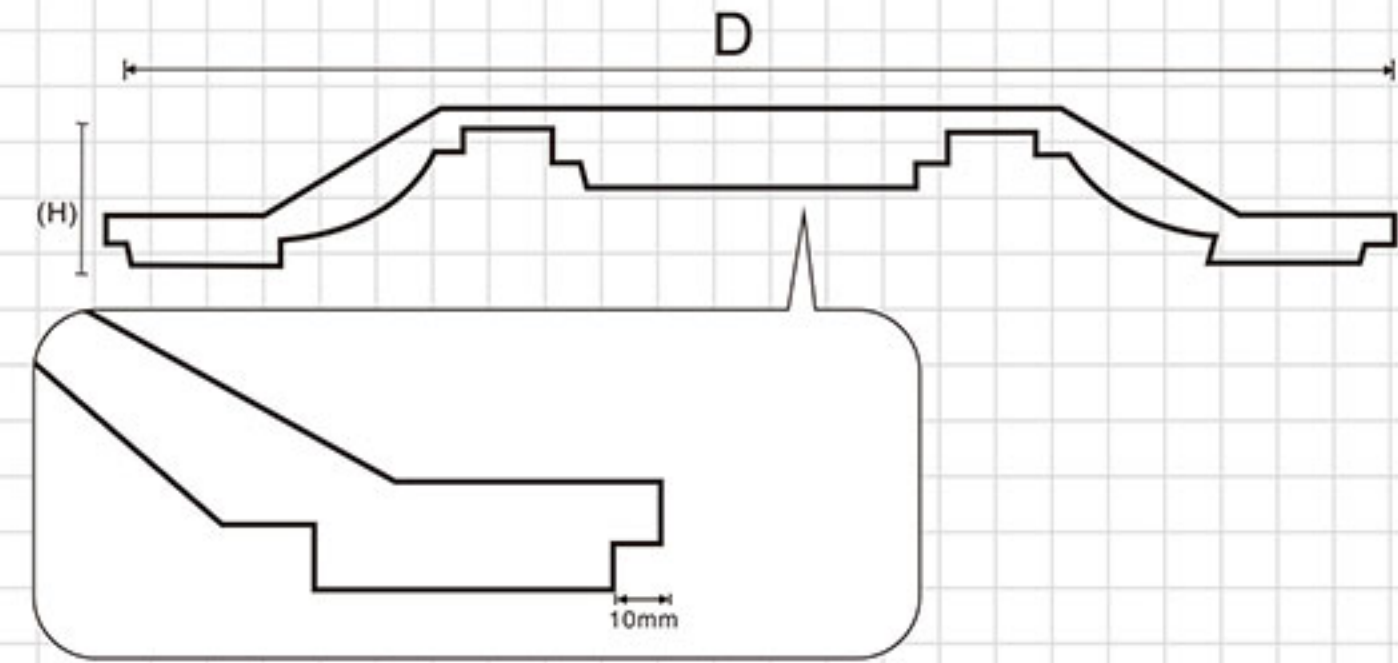

Cutaway View

Back View

M-7203
D=ø1090mm
MD=ø900mm
H = 250mm

Ceiling domes

Ceiling domes

M-7204
D=ø890mm
MD=ø710mm
H = 170mm

M-7205
D=ø1370mm
MD=ø1200mm
H = 270mm

M-7206
D=ø1200mm
MD=ø1000mm
H = 275mm

M-7207
D=ø930mm
MD=ø850mm
H = 150mm

M-7209
D=ø1450mm
MD=ø1250mm
H = 260mm

M-7208
D=ø1130mm
MD=ø950mm
H = 250mm

Ceiling domes

M-7210
880x1030mm

Ceiling domes

M-7211-3
M-7212-3

M-7211-4
M-7212-4

Ceiling domes

Ceiling domes

M-7301
D=ø605x605mm
d = ø500x500mm
MD=ø40mm
H = 90mm

M-7302
D=ø605x605mm
d = ø495x495mm
MD=100mm
H = 90mm

M-7303
D=ø605x605mm
d = ø490x490mm
MD=ø35mm
H = 90mm

M-7304
D=ø605x605mm
d = ø515x515mm
MD=ø65mm
H = 150mm

Ceiling domes

M-7305
D=ø605x605mm
d=ø490x490mm
MD=ø30mm
H=90mm

M-7306
D=ø605x605mm
d=ø490x490mm
MD=ø30-160mm
H=90mm

M-7310
D=ø605x605mm
d=ø520x520mm
MD=ø35mm
H=90mm

M-7310
D=ø605x605mm
d=ø500x500mm
MD=ø35mm
H=90mm