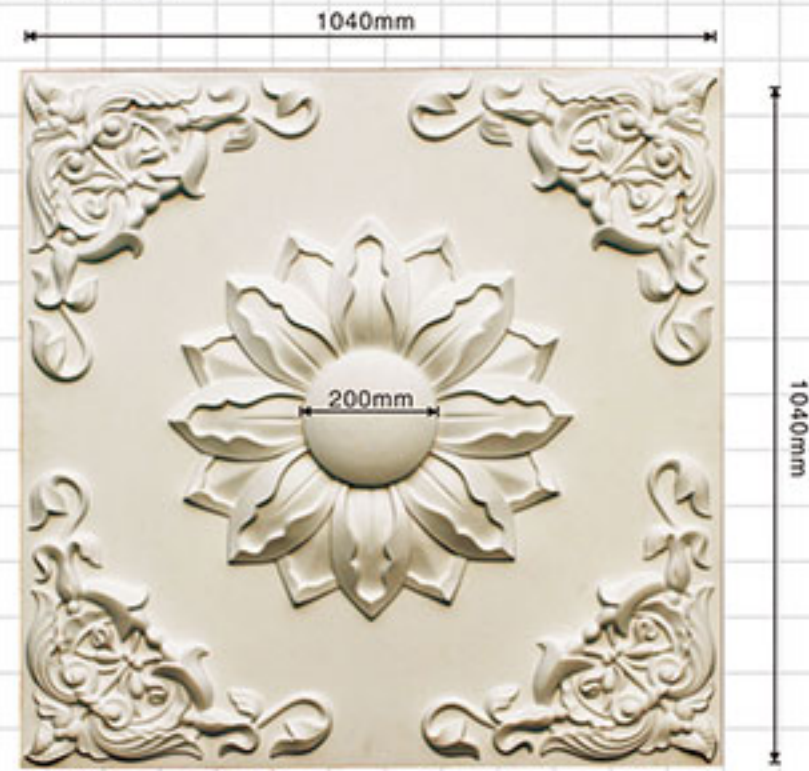

M-7207
D=ø930mm
MD=ø850mm
H = 150mm

M-7209
D=ø1450mm
MD=ø1250mm
H = 260mm

M-7208
D=ø1130mm
MD=ø950mm
H = 250mm

Ceiling domes

M-7210
880x1030mm

Ceiling domes

M-7211-3
M-7212-3

M-7211-4
M-7212-4

Ceiling domes

Ceiling domes

M-7301
D=ø605x605mm
d = ø500x500mm
MD=ø40mm
H = 90mm

M-7302
D=ø605x605mm
d = ø495x495mm
MD=100mm
H = 90mm

M-7303
D=ø605x605mm
d = ø490x490mm
MD=ø35mm
H = 90mm

M-7304
D=ø605x605mm
d = ø515x515mm
MD=ø65mm
H = 150mm

Ceiling domes

M-7305
D=ø605x605mm
d=ø490x490mm
MD=ø30mm
H=90mm

M-7306
D=ø605x605mm
d=ø490x490mm
MD=ø30-160mm
H=90mm

M-7310
D=ø605x605mm
d=ø520x520mm
MD=ø35mm
H=90mm

M-7310
D=ø605x605mm
d=ø500x500mm
MD=ø35mm
H=90mm

M-7309
D=ø605x605mm
d=ø490x490mm
MD=ø40mm
H=90mm

M-7309
D=1040x1040mm
MD=ø200mm
H=65mm

M-7312
D=ø605x605mm
d=ø480x480mm
MD=ø210mm
H=75mm

M-7313
D=ø605x605mm
d=ø480x480mm
MD=ø210mm
H=65mm

M-7307
D=610x1210mm
d=457x985mm
H=90mm