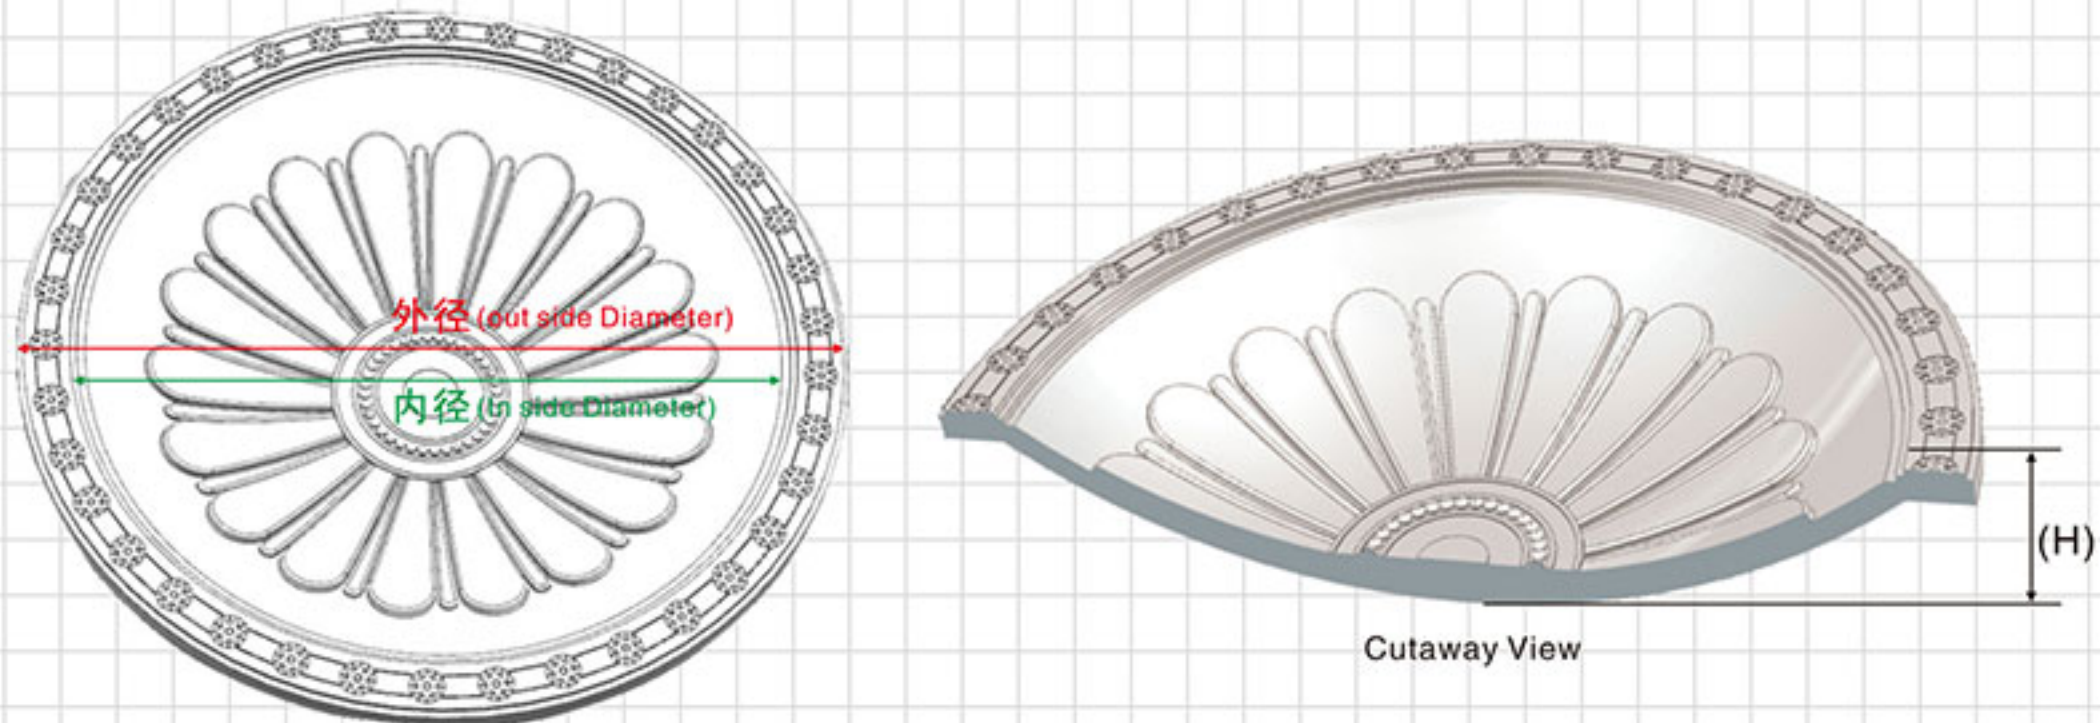

M-7192
D=ø322mm
MD=ø95mm

M-7192M
D=ø400mm
MD=ø90mm

Oval medallion

Oval medallion

Be brave to explore and keep forging ahead

Oval medallion

M-7506
D=ø1100x710mm
MD=ø110mm

M-7507
D=ø1150x610mm
MD=ø20mm

M-7509
D=ø865x550mm
MD=ø14mm

M-7510
D=ø1280x700mm
MD=ø15mm

M-7511
D=ø1280x630mm
MD=ø75mm

M-7512
D=ø1230x640mm
MD=ø10x75mm

M-7513
D=ø790x545mm
MD=ø10mm

Ceiling domes

Ceiling domes

Front View

Cutaway View

Back View

M-7203
D=ø1090mm
MD=ø900mm
H = 250mm

Ceiling domes

Ceiling domes

M-7204
D=ø890mm
MD=ø710mm
H = 170mm

M-7205
D=ø1370mm
MD=ø1200mm
H = 270mm

M-7206
D=ø1200mm
MD=ø1000mm
H = 275mm

M-7207
D=ø930mm
MD=ø850mm
H = 150mm

M-7209
D=ø1450mm
MD=ø1250mm
H = 260mm

M-7208
D=ø1130mm
MD=ø950mm
H = 250mm

Ceiling domes

M-7210
880x1030mm

Ceiling domes

M-7211-3
M-7212-3

M-7211-4
M-7212-4