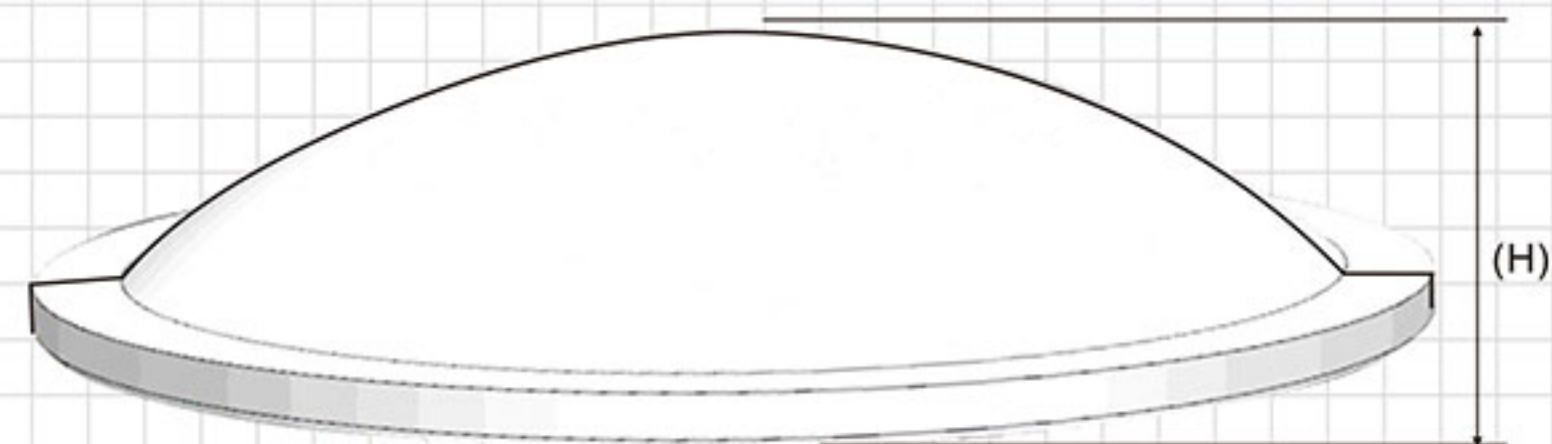

M-7509
D=ø865x550mm
MD=ø14mm

M-7510
D=ø1280x700mm
MD=ø15mm

M-7511
D=ø1280x630mm
MD=ø75mm

M-7512
D=ø1230x640mm
MD=ø10x75mm

M-7513
D=ø790x545mm
MD=ø10mm

Ceiling domes

Ceiling domes

Front View

Cutaway View

Back View

M-7203
D=ø1090mm
MD=ø900mm
H = 250mm

Ceiling domes

Ceiling domes

M-7204
D=ø890mm
MD=ø710mm
H = 170mm

M-7205
D=ø1370mm
MD=ø1200mm
H = 270mm

M-7206
D=ø1200mm
MD=ø1000mm
H = 275mm