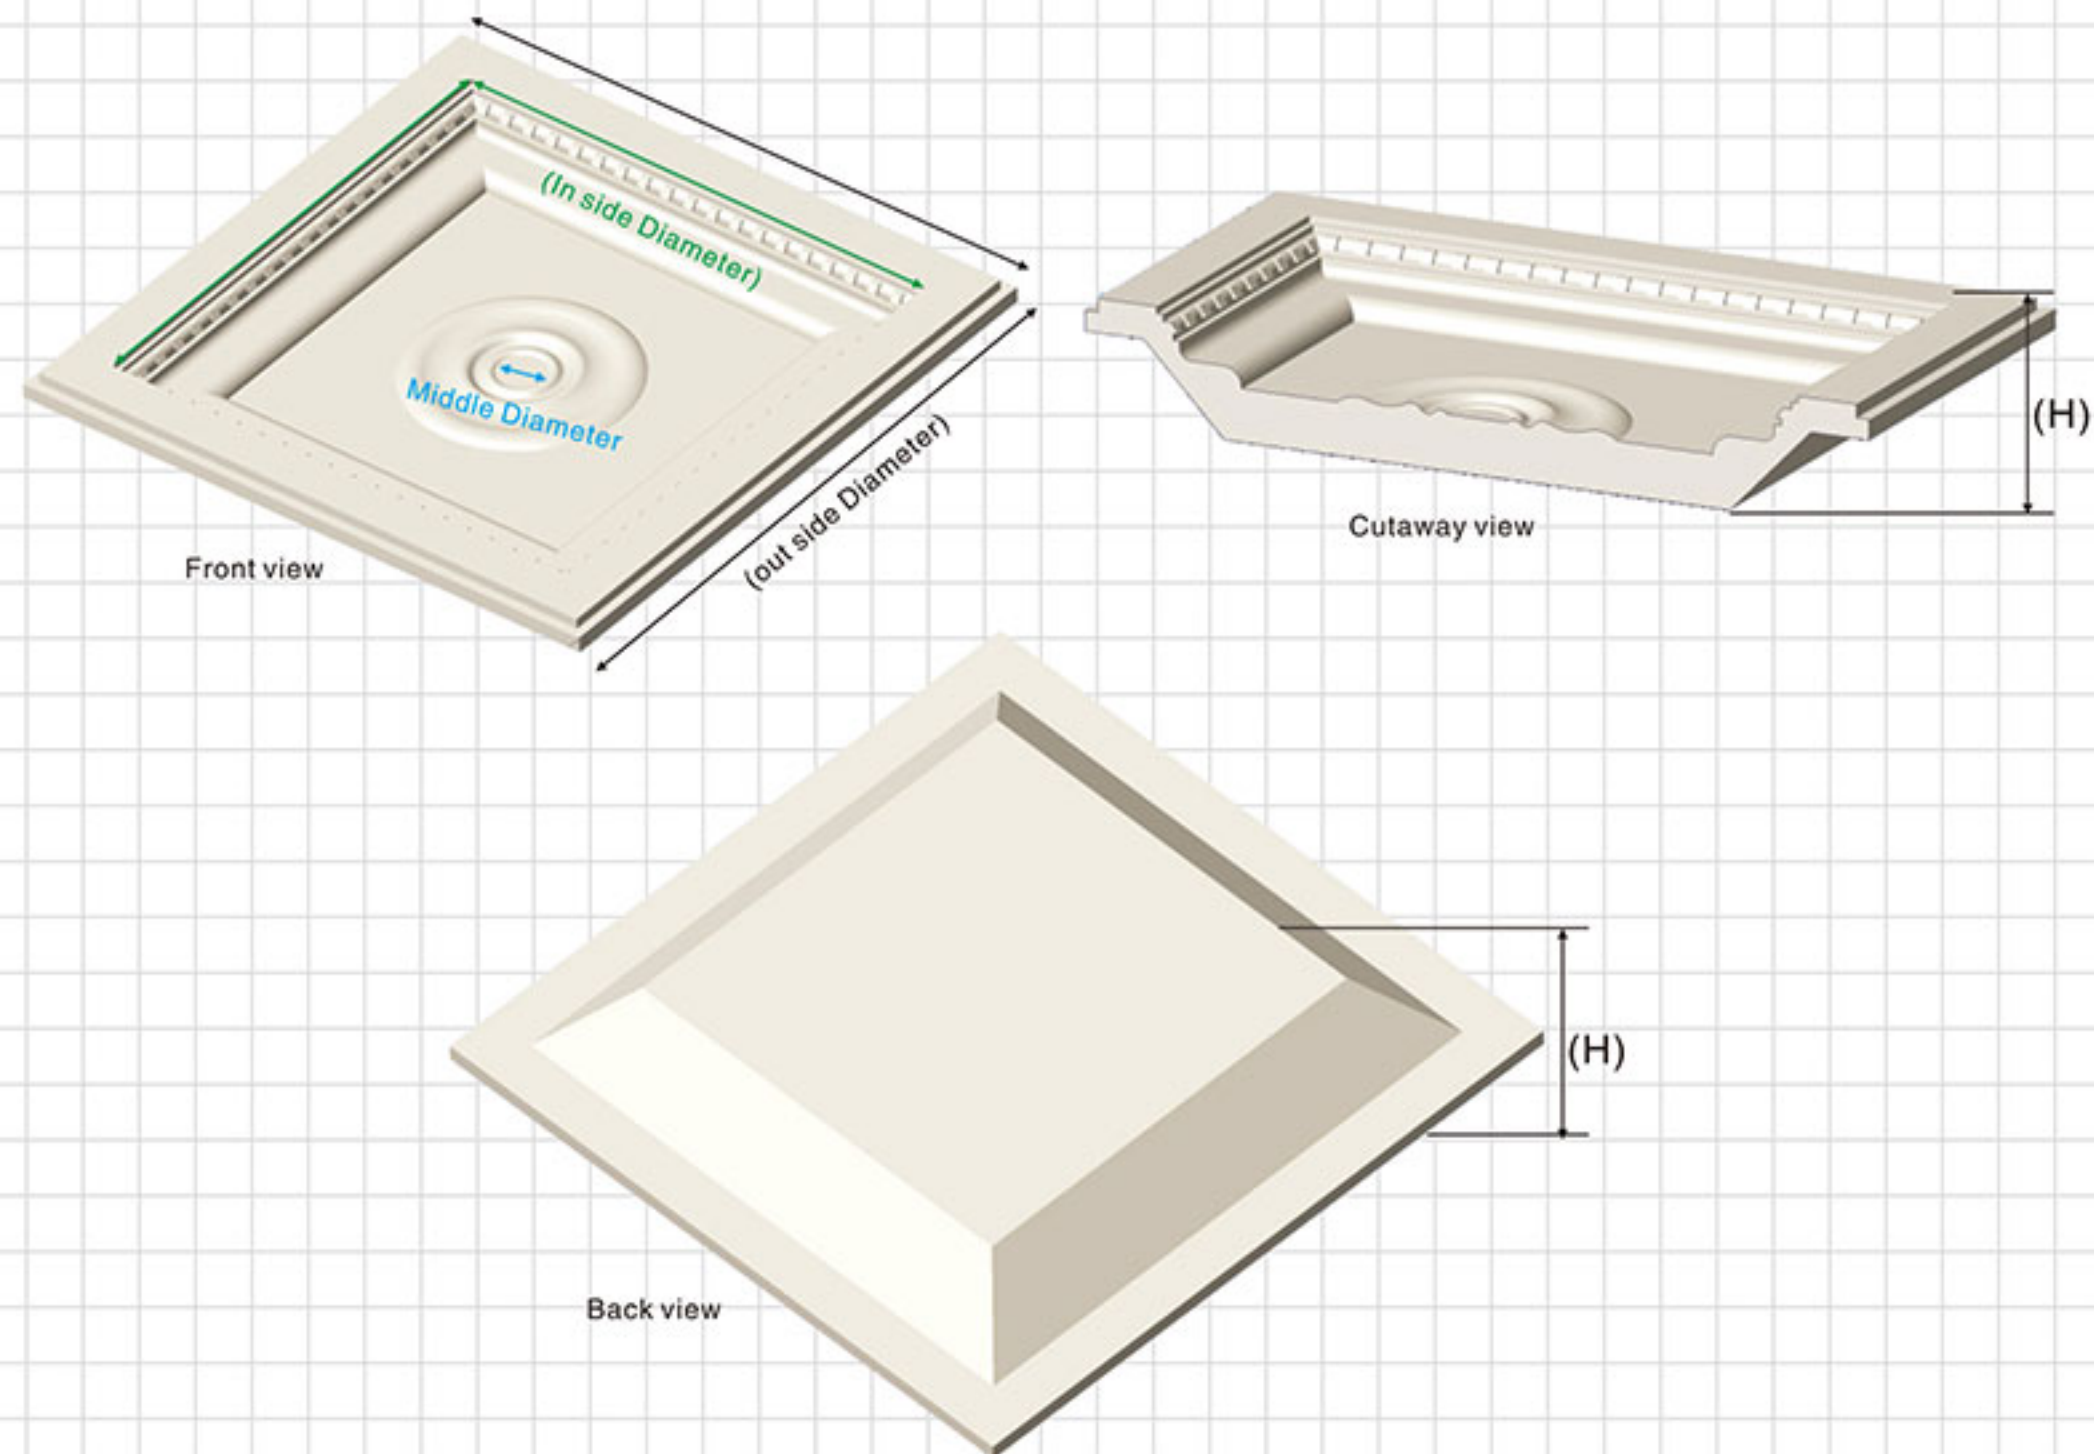

Cutaway View

Back View

M-7203
D=ø1090mm
MD=ø900mm
H = 250mm

Ceiling domes

Ceiling domes

M-7204
D=ø890mm
MD=ø710mm
H = 170mm

M-7205
D=ø1370mm
MD=ø1200mm
H = 270mm

M-7206
D=ø1200mm
MD=ø1000mm
H = 275mm

M-7207
D=ø930mm
MD=ø850mm
H = 150mm

M-7209
D=ø1450mm
MD=ø1250mm
H = 260mm

M-7208
D=ø1130mm
MD=ø950mm
H = 250mm

Ceiling domes

M-7210
880x1030mm

Ceiling domes

M-7211-3
M-7212-3

M-7211-4
M-7212-4

Ceiling domes

Ceiling domes

M-7301
D=ø605x605mm
d = ø500x500mm
MD=ø40mm
H = 90mm

M-7302
D=ø605x605mm
d = ø495x495mm
MD=100mm
H = 90mm

M-7303
D=ø605x605mm
d = ø490x490mm
MD=ø35mm
H = 90mm

M-7304
D=ø605x605mm
d = ø515x515mm
MD=ø65mm
H = 150mm

Ceiling domes

M-7305
D=ø605x605mm
d=ø490x490mm
MD=ø30mm
H=90mm

M-7306
D=ø605x605mm
d=ø490x490mm
MD=ø30-160mm
H=90mm

M-7310
D=ø605x605mm
d=ø520x520mm
MD=ø35mm
H=90mm

M-7310
D=ø605x605mm
d=ø500x500mm
MD=ø35mm
H=90mm