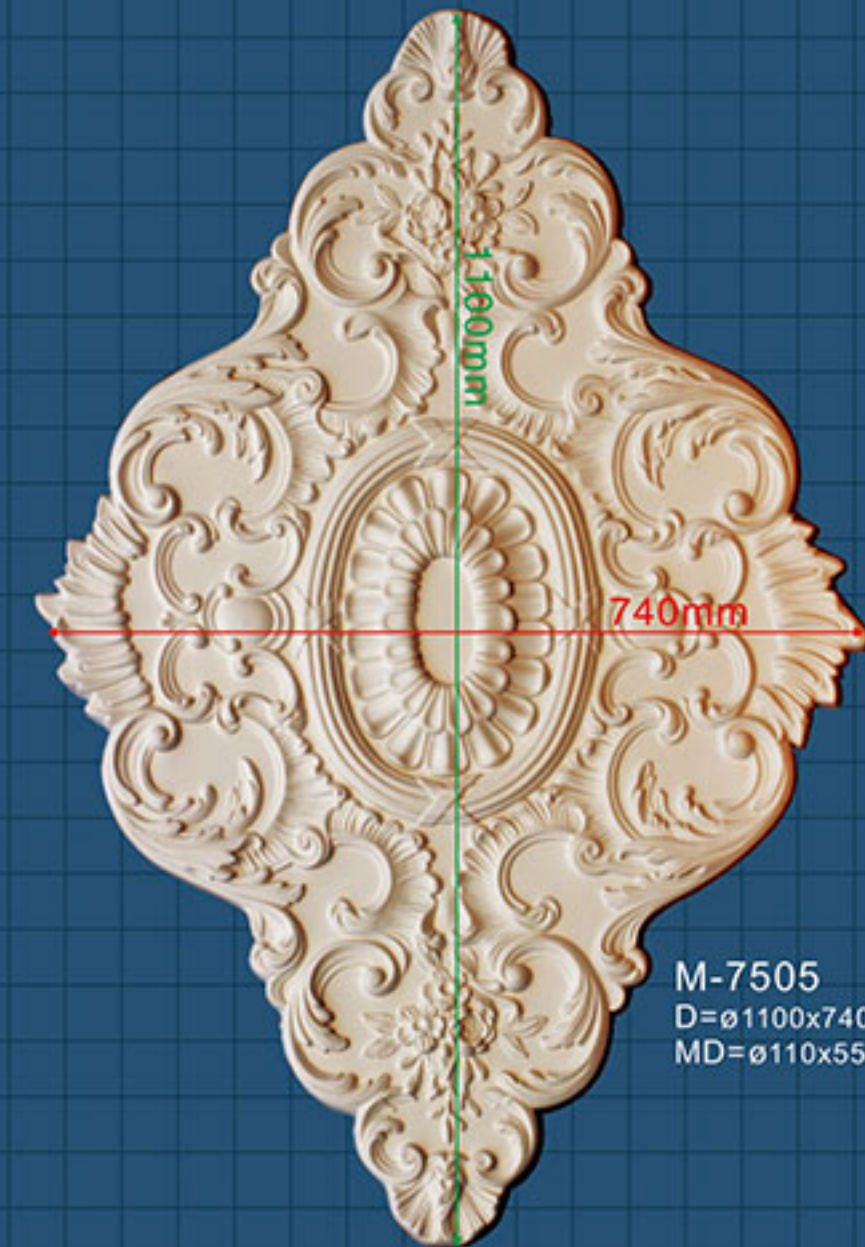

M-7185
D=ø700mm
MD=ø100mm

M-7179
D=ø600mm
MD=ø30mm

M-7186
D=ø600mm
MD=ø100mm

M-7187
D=ø800mm
MD=ø120mm

M-7188
D=ø1000mm
MD=ø150mm

M-7189
D=ø330mm
MD=ø165mm

M-7190
D=ø410mm
MD=ø308mm

M-7191
D=ø260mm
MD=ø138mm

M-7192
D=ø322mm
MD=ø95mm

M-7192M
D=ø400mm
MD=ø90mm

Oval medallion

Oval medallion

Be brave to explore and keep forging ahead

Oval medallion

M-7506
D=ø1100x710mm
MD=ø110mm

M-7507
D=ø1150x610mm
MD=ø20mm

M-7509
D=ø865x550mm
MD=ø14mm

M-7510
D=ø1280x700mm
MD=ø15mm

M-7511
D=ø1280x630mm
MD=ø75mm

M-7512
D=ø1230x640mm
MD=ø10x75mm

M-7513
D=ø790x545mm
MD=ø10mm

Ceiling domes

Ceiling domes

Front View

Cutaway View

Back View

M-7203
D=ø1090mm
MD=ø900mm
H = 250mm

Ceiling domes

Ceiling domes

M-7204
D=ø890mm
MD=ø710mm
H = 170mm

M-7205
D=ø1370mm
MD=ø1200mm
H = 270mm

M-7206
D=ø1200mm
MD=ø1000mm
H = 275mm