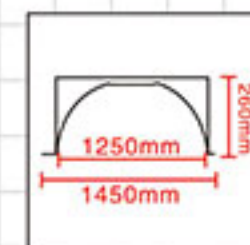

M-7509
D=ø865x550mm
MD=ø14mm

M-7510
D=ø1280x700mm
MD=ø15mm

M-7511
D=ø1280x630mm
MD=ø75mm

M-7512
D=ø1230x640mm
MD=ø10x75mm

M-7513
D=ø790x545mm
MD=ø10mm

Ceiling domes

Ceiling domes

Front View

Cutaway View

Back View

M-7203
D=ø1090mm
MD=ø900mm
H = 250mm

Ceiling domes

Ceiling domes

M-7204
D=ø890mm
MD=ø710mm
H = 170mm

M-7205
D=ø1370mm
MD=ø1200mm
H = 270mm

M-7206
D=ø1200mm
MD=ø1000mm
H = 275mm

M-7207
D=ø930mm
MD=ø850mm
H = 150mm

M-7209
D=ø1450mm
MD=ø1250mm
H = 260mm

M-7208
D=ø1130mm
MD=ø950mm
H = 250mm

Ceiling domes

M-7210
880x1030mm

Ceiling domes

M-7211-3
M-7212-3

M-7211-4
M-7212-4

Ceiling domes

Ceiling domes

M-7301
D=ø605x605mm
d = ø500x500mm
MD=ø40mm
H = 90mm

M-7302
D=ø605x605mm
d = ø495x495mm
MD=100mm
H = 90mm

M-7303
D=ø605x605mm
d = ø490x490mm
MD=ø35mm
H = 90mm

M-7304
D=ø605x605mm
d = ø515x515mm
MD=ø65mm
H = 150mm