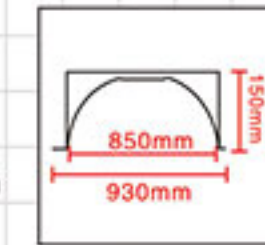

M-7509
D=ø865x550mm
MD=ø14mm

M-7510
D=ø1280x700mm
MD=ø15mm

M-7511
D=ø1280x630mm
MD=ø75mm

M-7512
D=ø1230x640mm
MD=ø10x75mm

M-7513
D=ø790x545mm
MD=ø10mm

Ceiling domes

Ceiling domes

Front View

Cutaway View

Back View

M-7203
D=ø1090mm
MD=ø900mm
H = 250mm

Ceiling domes

Ceiling domes

M-7204
D=ø890mm
MD=ø710mm
H = 170mm

M-7205
D=ø1370mm
MD=ø1200mm
H = 270mm

M-7206
D=ø1200mm
MD=ø1000mm
H = 275mm

M-7207
D=ø930mm
MD=ø850mm
H = 150mm

M-7209
D=ø1450mm
MD=ø1250mm
H = 260mm

M-7208
D=ø1130mm
MD=ø950mm
H = 250mm

Ceiling domes

M-7210
880x1030mm

Ceiling domes

M-7211-3
M-7212-3

M-7211-4
M-7212-4

Ceiling domes

Ceiling domes

M-7301
D=ø605x605mm
d = ø500x500mm
MD=ø40mm
H = 90mm

M-7302
D=ø605x605mm
d = ø495x495mm
MD=100mm
H = 90mm

M-7303
D=ø605x605mm
d = ø490x490mm
MD=ø35mm
H = 90mm

M-7304
D=ø605x605mm
d = ø515x515mm
MD=ø65mm
H = 150mm