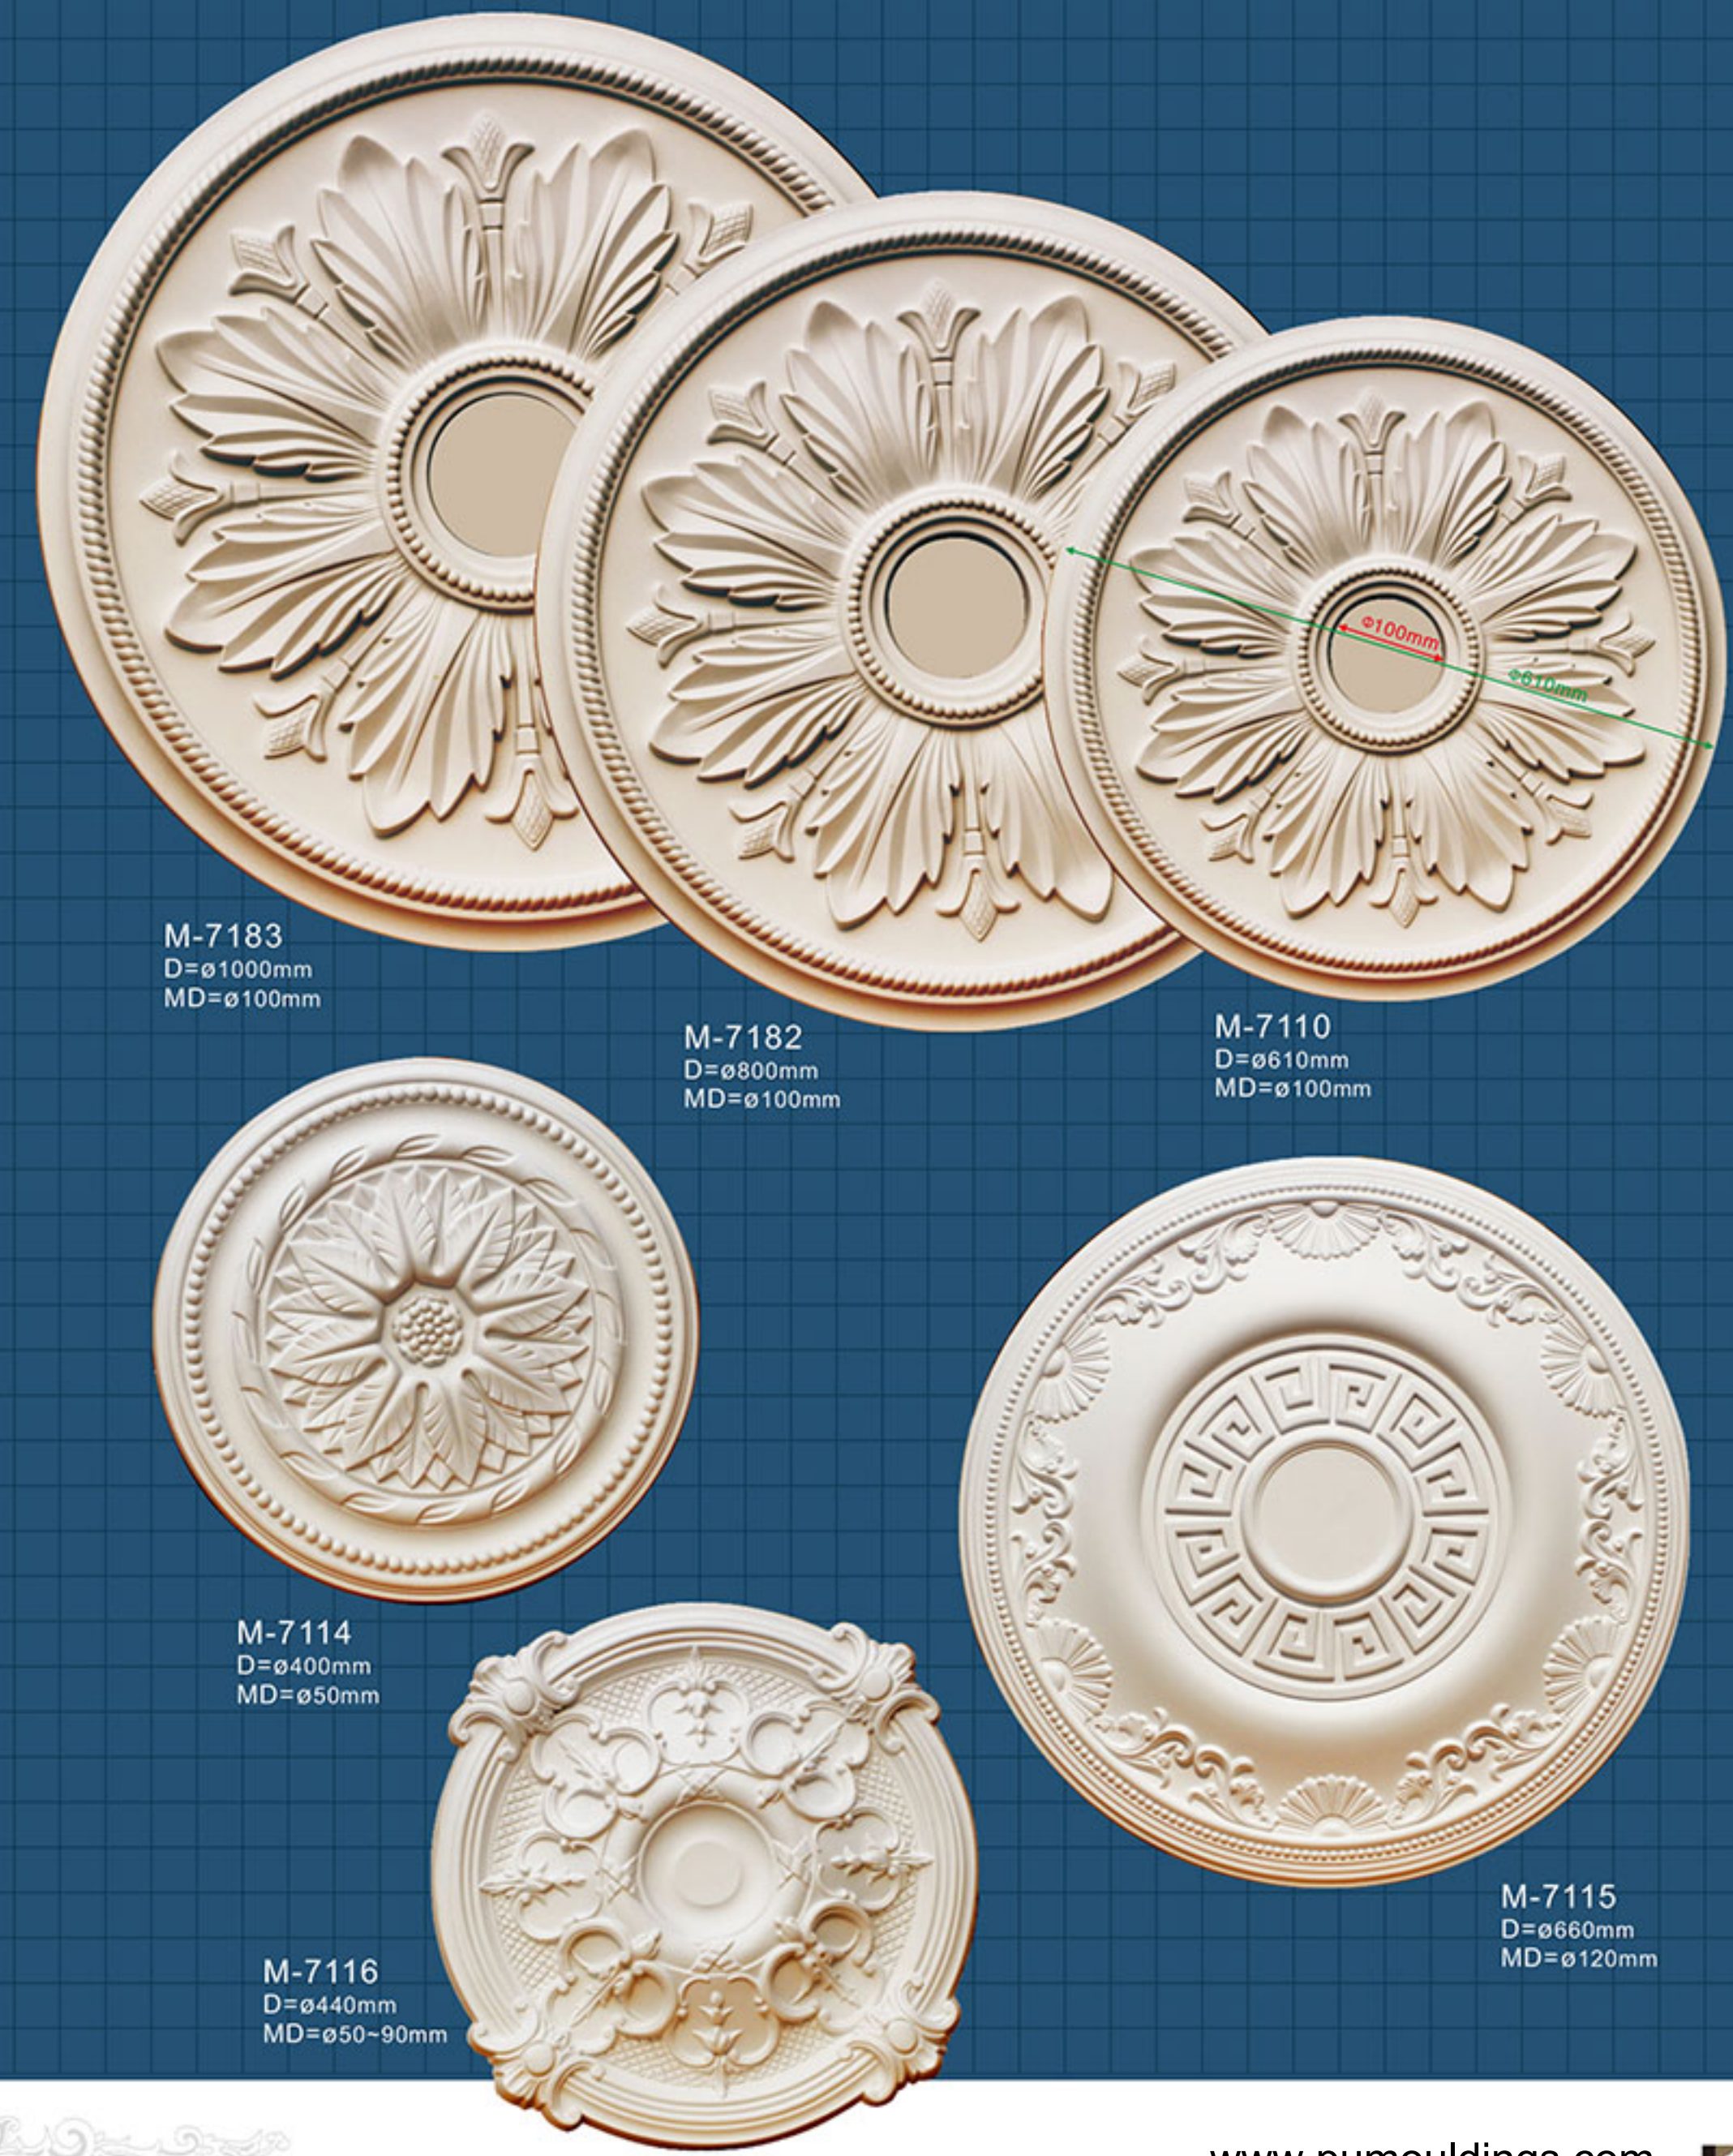

Rounded medallion

M-7193M
D=ø1000mm
MD=ø60mm
Base plate: 10mm

2020 New arrival, French style!

10mm

M-7193
D=ø800mm
MD=ø50mm
Base plate: 10mm

M-7193S
D=ø600mm
MD=ø40mm
Base plate: 10mm

Rounded medallion

M-7195
D=ø800mm
MD=ø110mm
Base plate: 10mm

M-7195L
D=ø1200mm
MD=ø120mm
Base plate: 10mm

M-7195S
D=ø600mm
MD=ø40mm
Base plate: 10mm

M-7194
D=ø700mm
MD=ø50mm
Base plate: 10mm

M-7194M
D=ø1000mm
MD=ø80mm
Base plate: 10mm

10mm

Rounded medallion

Rounded medallion

Rounded medallion

Rounded medallion

M-7120
D=ø480mm
MD=ø110mm

M-7119
D=ø800mm
MD=ø80-145mm

M-7117
D=ø465mm
MD=ø35mm

M-7167
D=ø711mm
MD=ø100mm

M-7168
D=ø1170mm
MD=ø110mm

M-7123
D=ø800mm
MD=ø75-160mm