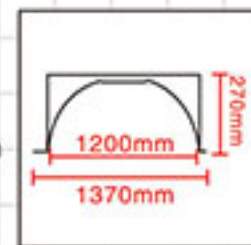

M-7509
D=ø865x550mm
MD=ø14mm

M-7510
D=ø1280x700mm
MD=ø15mm

M-7511
D=ø1280x630mm
MD=ø75mm

M-7512
D=ø1230x640mm
MD=ø10x75mm

M-7513
D=ø790x545mm
MD=ø10mm

Ceiling domes

Ceiling domes

Front View

Cutaway View

Back View

M-7203
D=ø1090mm
MD=ø900mm
H = 250mm

Ceiling domes

Ceiling domes

M-7204
D=ø890mm
MD=ø710mm
H = 170mm

M-7205
D=ø1370mm
MD=ø1200mm
H = 270mm

M-7206
D=ø1200mm
MD=ø1000mm
H = 275mm

M-7207
D=ø930mm
MD=ø850mm
H = 150mm

M-7209
D=ø1450mm
MD=ø1250mm
H = 260mm

M-7208
D=ø1130mm
MD=ø950mm
H = 250mm

Ceiling domes

M-7210
880x1030mm

Ceiling domes

M-7211-3
M-7212-3

M-7211-4
M-7212-4

Ceiling domes

Ceiling domes

M-7301
D=ø605x605mm
d = ø500x500mm
MD=ø40mm
H = 90mm

M-7302
D=ø605x605mm
d = ø495x495mm
MD=100mm
H = 90mm

M-7303
D=ø605x605mm
d = ø490x490mm
MD=ø35mm
H = 90mm

M-7304
D=ø605x605mm
d = ø515x515mm
MD=ø65mm
H = 150mm