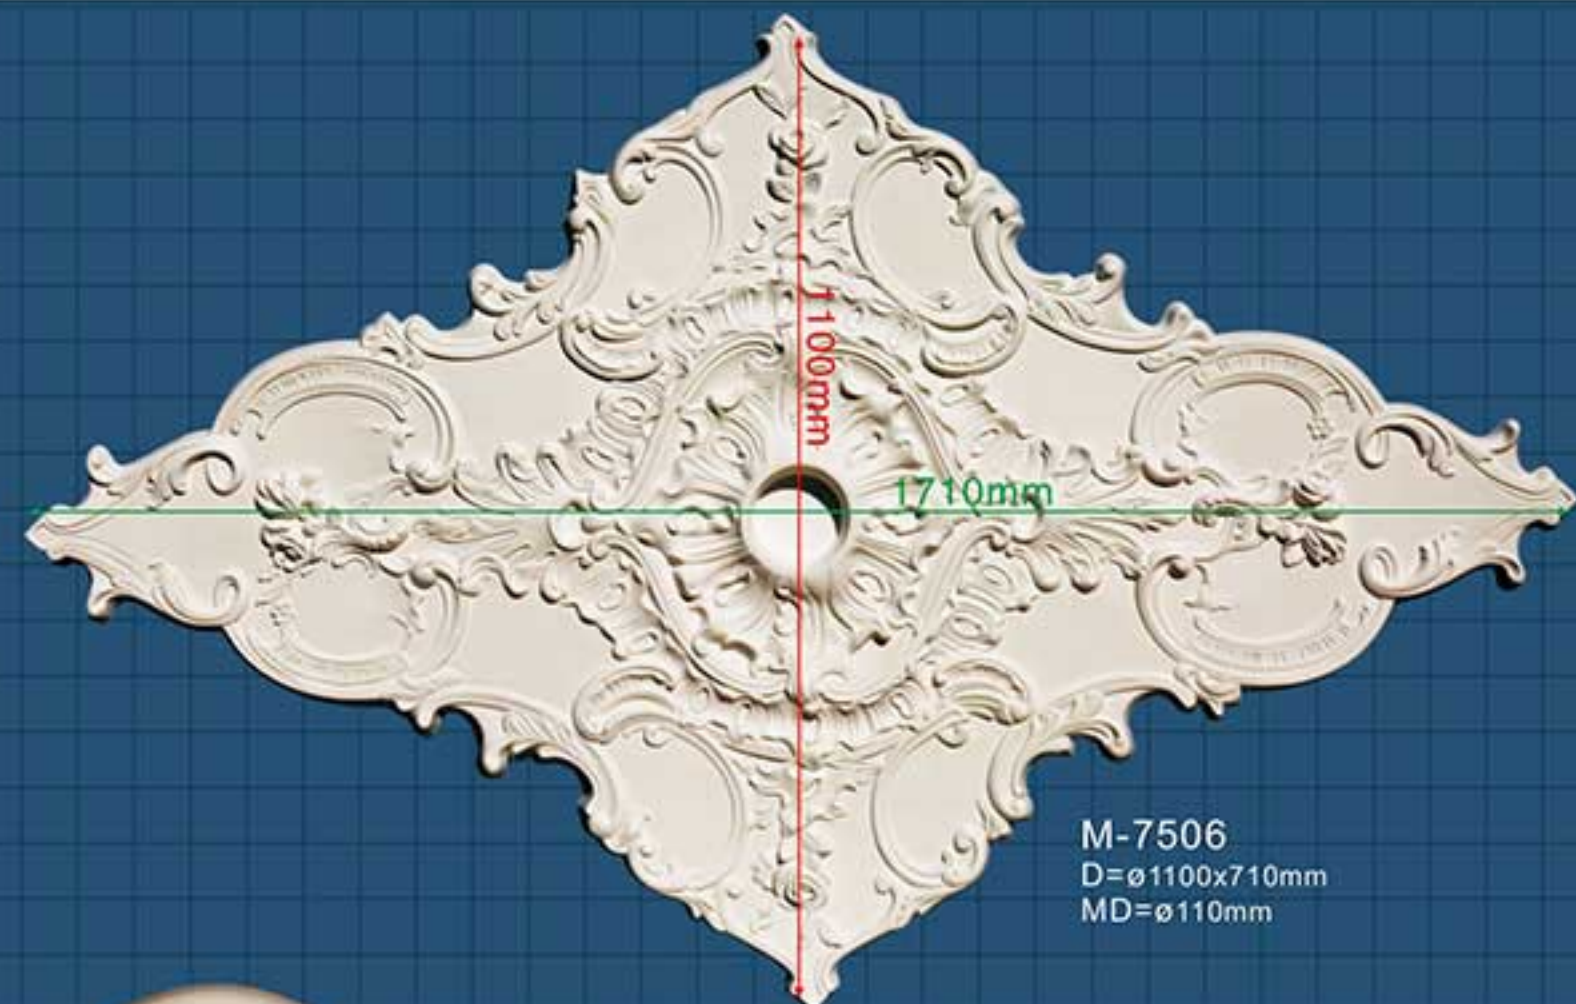

M-7185
D=ø700mm
MD=ø100mm

M-7179
D=ø600mm
MD=ø30mm

M-7186
D=ø600mm
MD=ø100mm

M-7187
D=ø800mm
MD=ø120mm

M-7188
D=ø1000mm
MD=ø150mm

M-7189
D=ø330mm
MD=ø165mm

M-7190
D=ø410mm
MD=ø308mm

M-7191
D=ø260mm
MD=ø138mm

M-7192
D=ø322mm
MD=ø95mm

M-7192M
D=ø400mm
MD=ø90mm

Oval medallion

Oval medallion

Be brave to explore and keep forging ahead

Oval medallion

M-7506
D=ø1100x710mm
MD=ø110mm

M-7507
D=ø1150x610mm
MD=ø20mm

M-7509
D=ø865x550mm
MD=ø14mm

M-7510
D=ø1280x700mm
MD=ø15mm

M-7511
D=ø1280x630mm
MD=ø75mm

M-7512
D=ø1230x640mm
MD=ø10x75mm

M-7513
D=ø790x545mm
MD=ø10mm

Ceiling domes

Ceiling domes

Front View

Cutaway View

Back View

M-7203
D=ø1090mm
MD=ø900mm
H = 250mm

Ceiling domes

Ceiling domes

M-7204
D=ø890mm
MD=ø710mm
H = 170mm

M-7205
D=ø1370mm
MD=ø1200mm
H = 270mm

M-7206
D=ø1200mm
MD=ø1000mm
H = 275mm