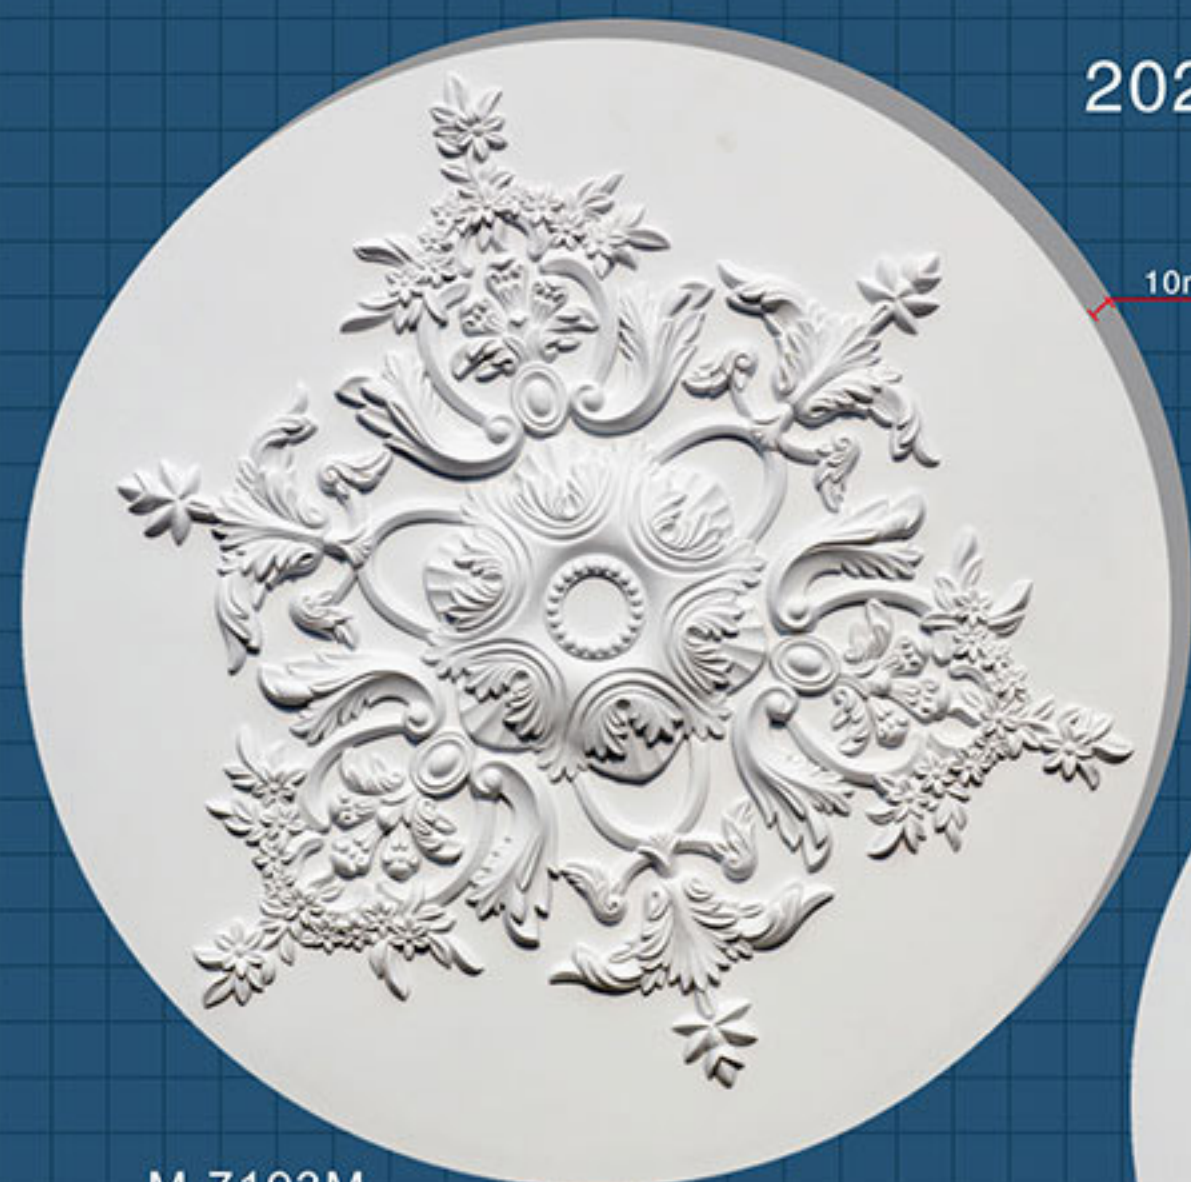

Rounded medallion

M-7193M
D=ø1000mm
MD=ø60mm
Base plate: 10mm

2020 New arrival, French style!

10mm

M-7193
D=ø800mm
MD=ø50mm
Base plate: 10mm

M-7193S
D=ø600mm
MD=ø40mm
Base plate: 10mm

Rounded medallion

M-7195
D=ø800mm
MD=ø110mm
Base plate: 10mm

M-7195L
D=ø1200mm
MD=ø120mm
Base plate: 10mm

M-7195S
D=ø600mm
MD=ø40mm
Base plate: 10mm

M-7194
D=ø700mm
MD=ø50mm
Base plate: 10mm

M-7194M
D=ø1000mm
MD=ø80mm
Base plate: 10mm

10mm

Rounded medallion

Rounded medallion