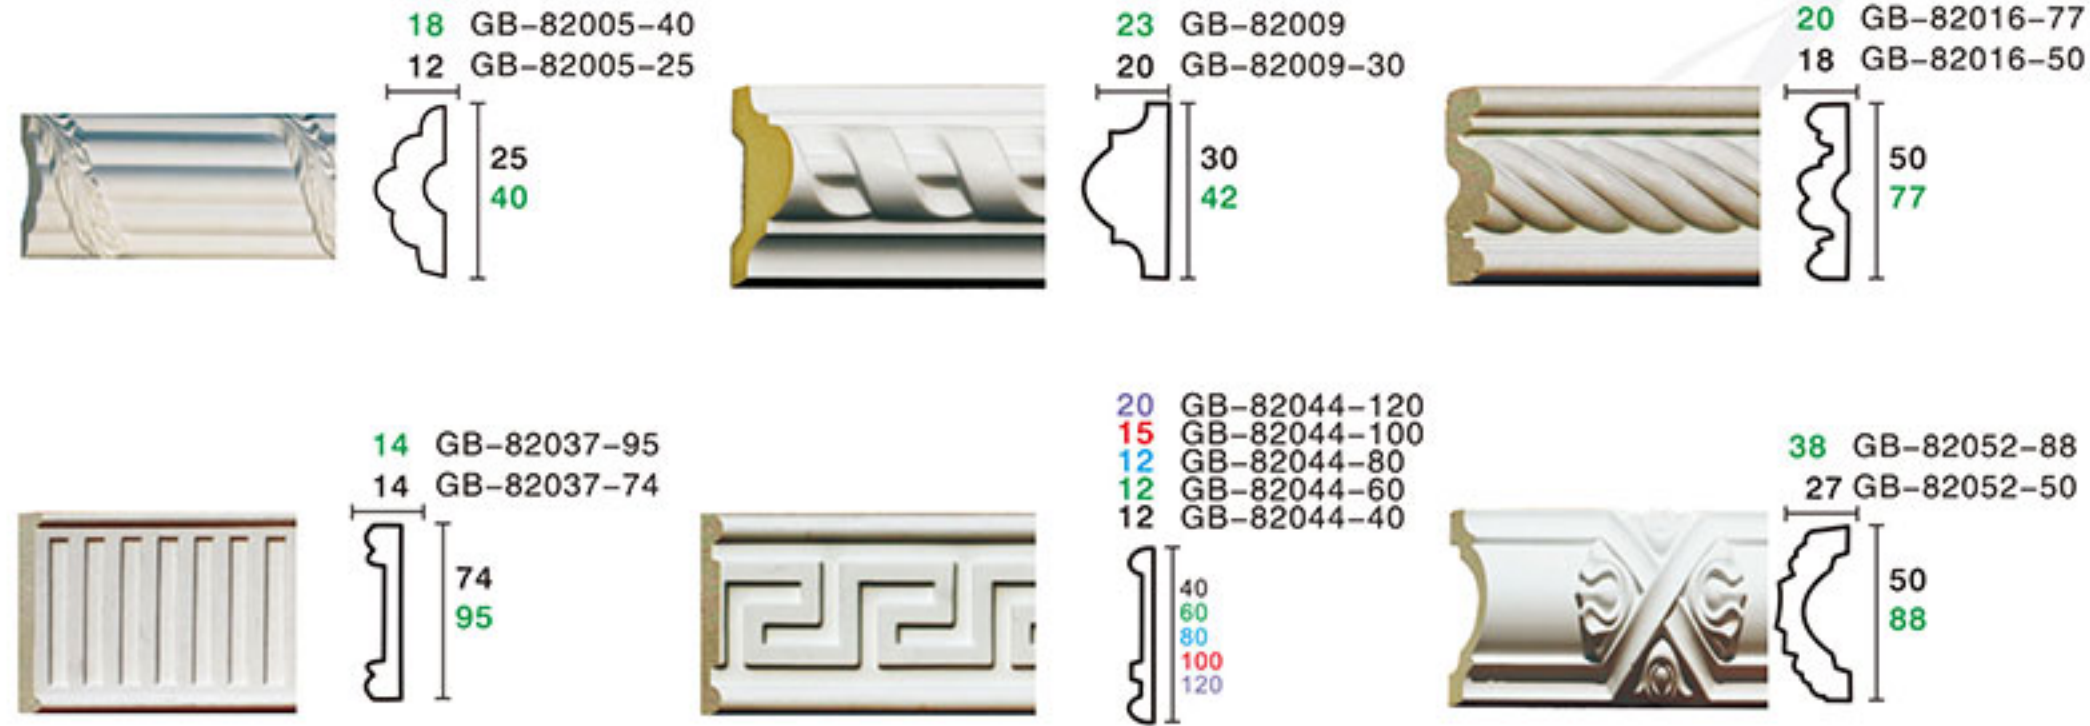

Carving panel mouldings

Carving panel mouldings

Carving panel mouldings

Carving panel mouldings

Carving panel mouldings

Carving panel mouldings

GB-82013 L:2400mm Pattern:98mm

GB-82018 L:2400mm Pattern:47mm

GB-82026 L:2400mm Pattern:80mm

GB-82032 L:2400mm Pattern:121mm

GB-82014 L:2400mm Pattern:62mm

GB-82019 L:2400mm Pattern:50mm

GB-82027 L:2400mm Pattern:20mm

GB-82033 L:2400mm Pattern:244mm

GB-82015 L:2400mm Pattern:60mm

GB-82020 L:2400mm Pattern:38mm

GB-82028 L:2400mm Pattern:32mm

GB-82034 L:2400mm Pattern:43mm

GB-82016-50 L:2400mm Pattern:14mm

GB-82022 L:2400mm Pattern:85mm

GB-82029 L:2400mm Pattern:125mm

GB-82037-74 L:2400mm Pattern:18mm