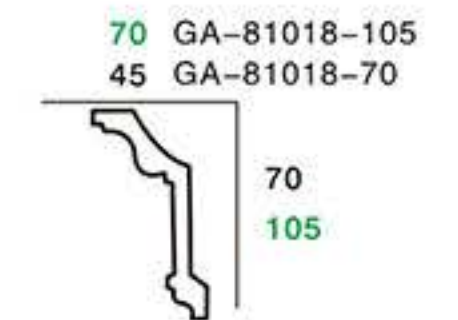

Carving crown mouldings

Also can chose the items which are similar