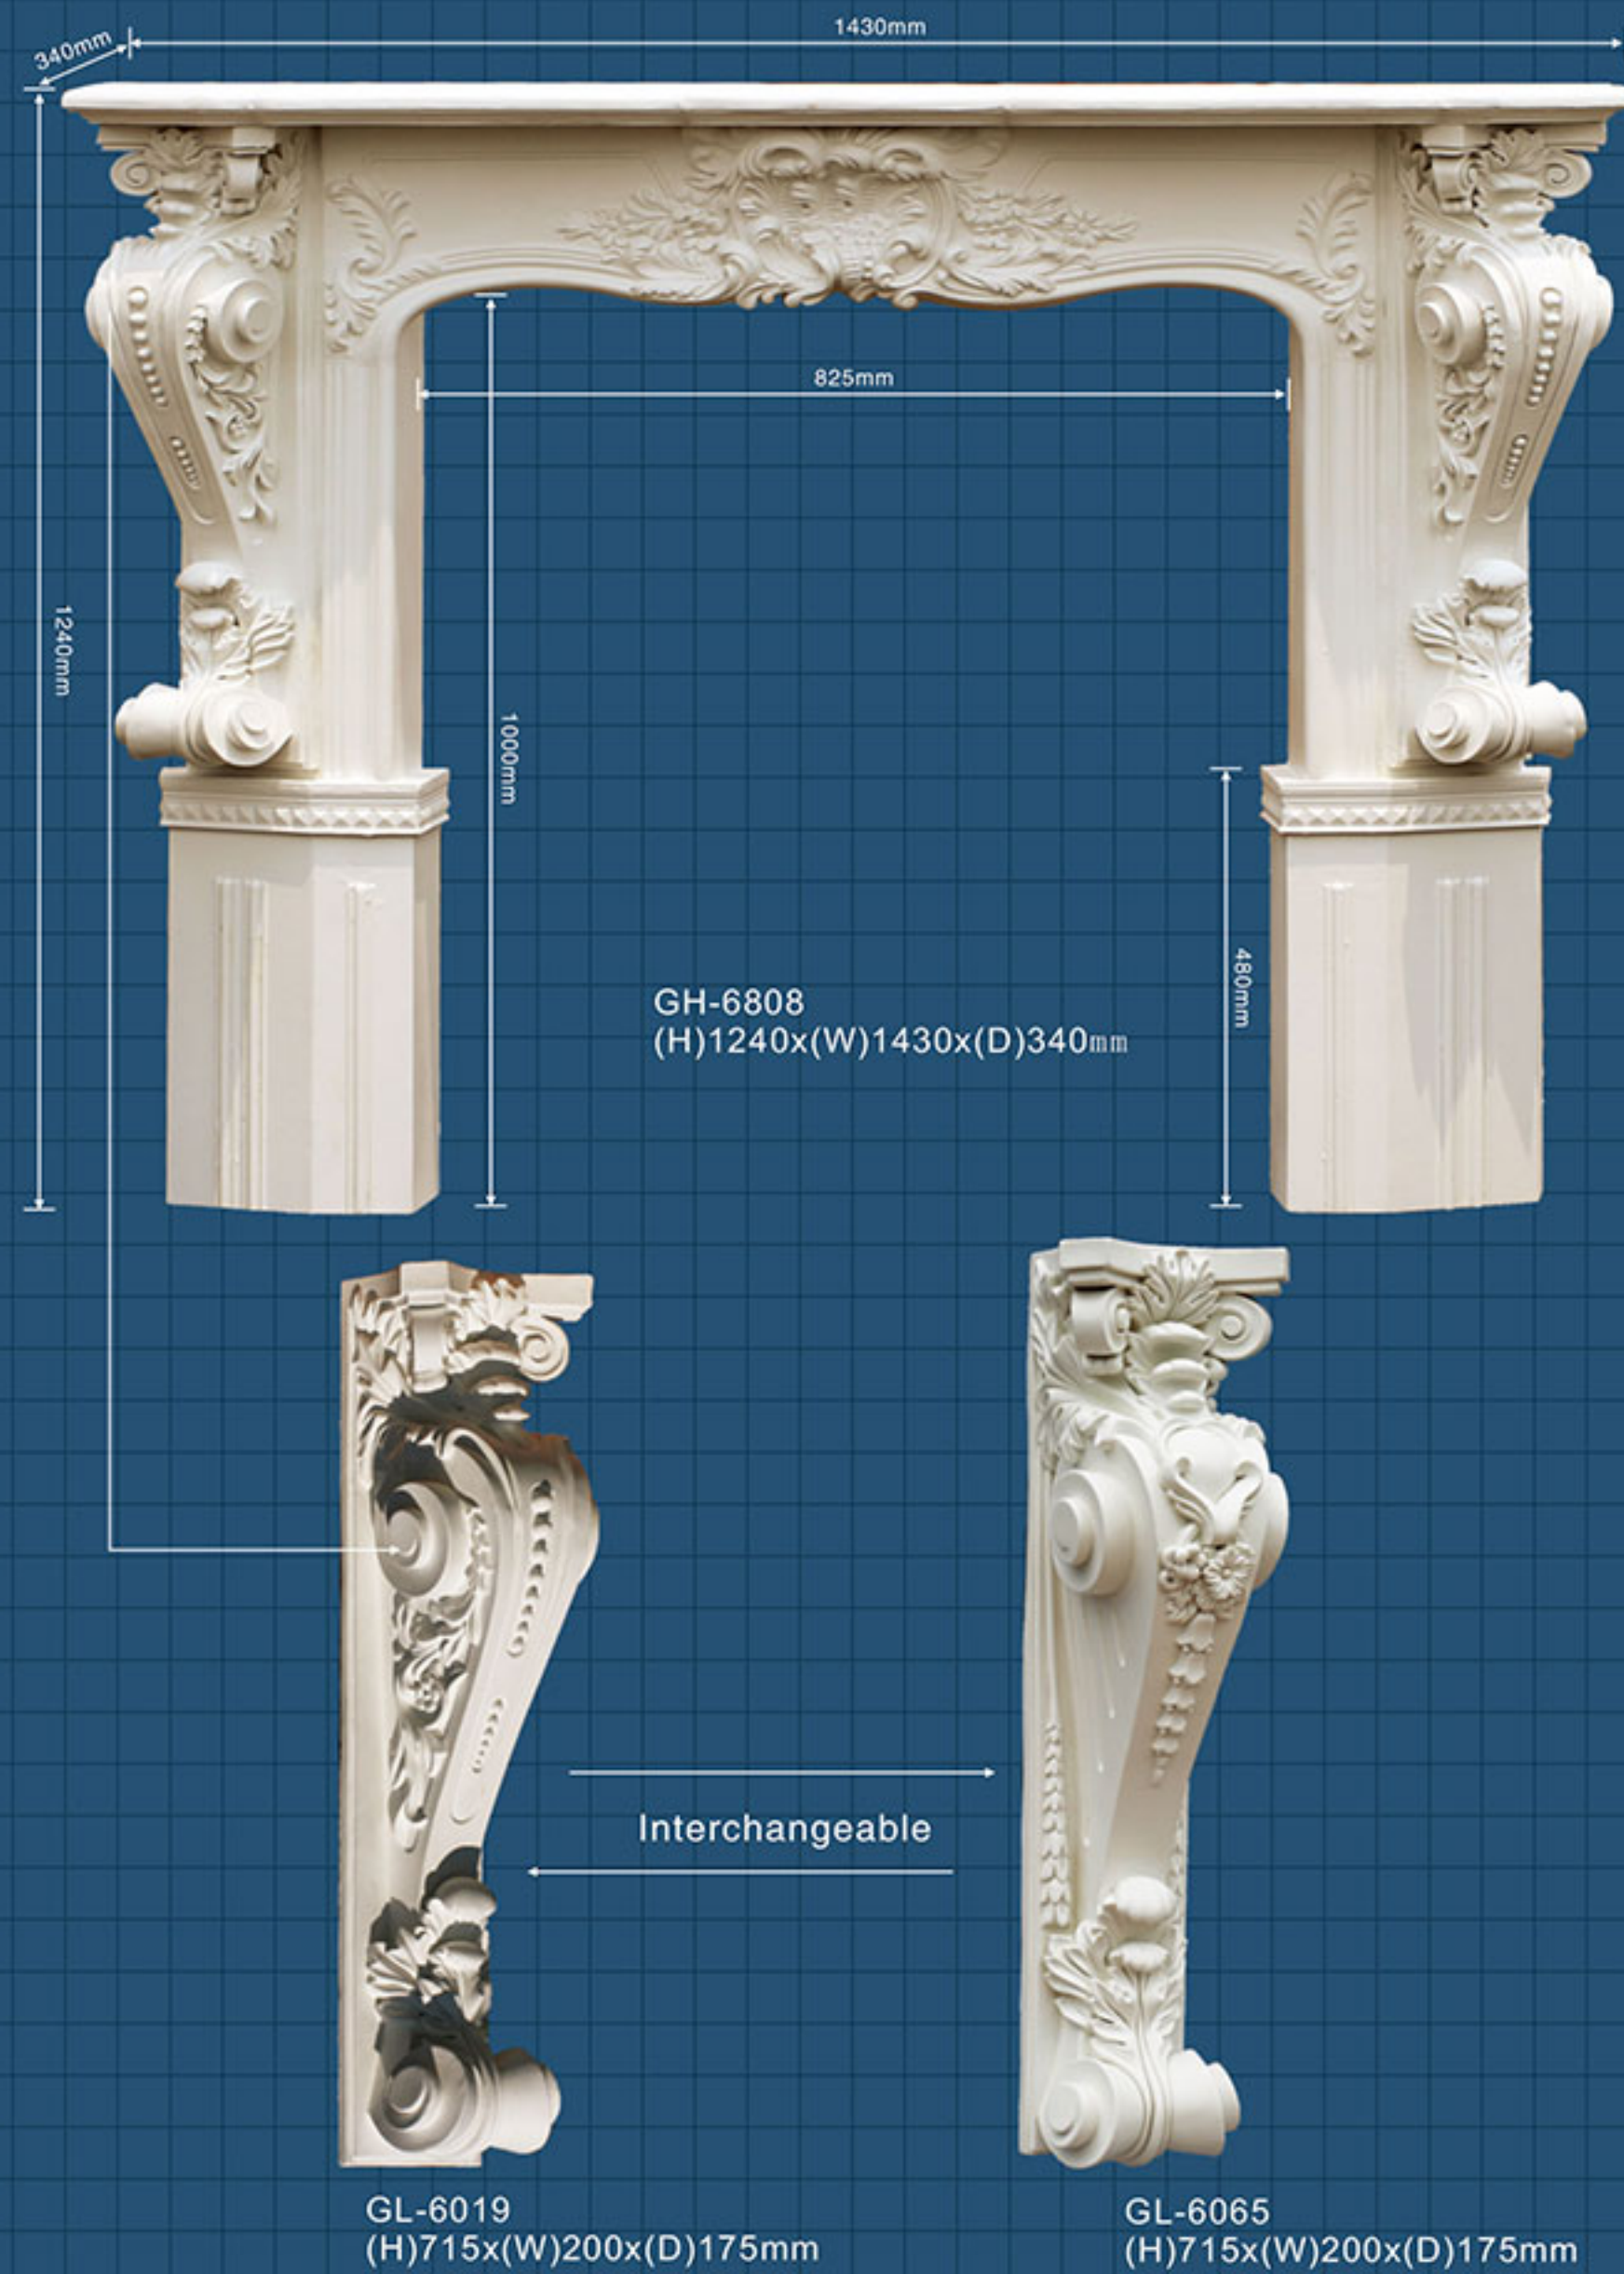

Fireplace/niches/shelvings

Fireplace/niches/shelvings

Size Marking: HxWxD

Size Marking: HxWxD

Fireplace/niches/shelvings

Nice carving/Exquisite/High-quality

GH-6800
 A:735mm F:82mm
 B:788mm G:175mm
 C:580mm H:160mm
 D:1250mm L:850mm
 E:1645mm

GH-6801
 A:550mm B:540mm
 C:390mm D:830mm
 E:1078mm F:180mm
 G:270mm H:135mm
 L:698mm

GH-6802
 A:395mm B:380mm
 C:230mm D:524mm
 E:801mm F:184mm
 G:188mm H:58mm

GH-6805
 (H)420x(W)520x(D)250mm

GH-6804
 (H)390x(W)370x(D)180mm

GH-6803
 (H)390x(W)370x(D)180mm

Fireplace/niches/shelvings

Fireplace/niches/shelvings

Size Marking: HxWxD

Fireplace/niches/shelvings

Corbels

Size Marking: HxWxD

Corbels

Nice carving/Exquisite/High-quality