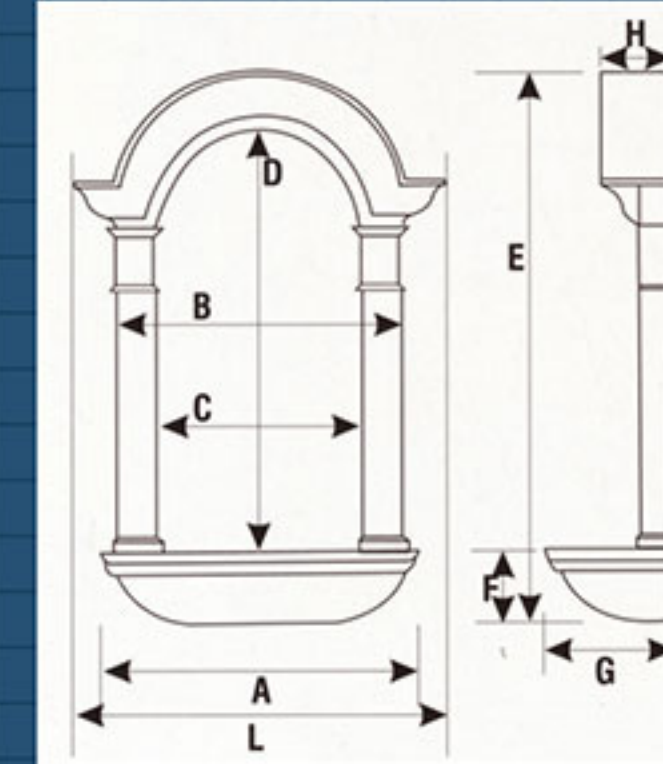

Fireplace/niches/shelvings

Fireplace/niches/shelvings

Size Marking: HxWxD

Size Marking: HxWxD

Fireplace/niches/shelvings

Nice carving/Exquisite/High-quality

GH-6800
 A:735mm F:82mm
 B:788mm G:175mm
 C:580mm H:160mm
 D:1250mm L:850mm
 E:1645mm

GH-6801
 A:550mm B:540mm
 C:390mm D:830mm
 E:1078mm F:180mm
 G:270mm H:135mm
 L:698mm

GH-6802
 A:395mm B:380mm
 C:230mm D:524mm
 E:801mm F:184mm
 G:188mm H:58mm

GH-6805
 (H)420x(W)520x(D)250mm

GH-6804
 (H)390x(W)370x(D)180mm

GH-6803
 (H)390x(W)370x(D)180mm

Fireplace/niches/shelvings

Fireplace/niches/shelvings

Size Marking: HxWxD

Fireplace/niches/shelvings

Corbels

Size Marking: HxWxD

Corbels