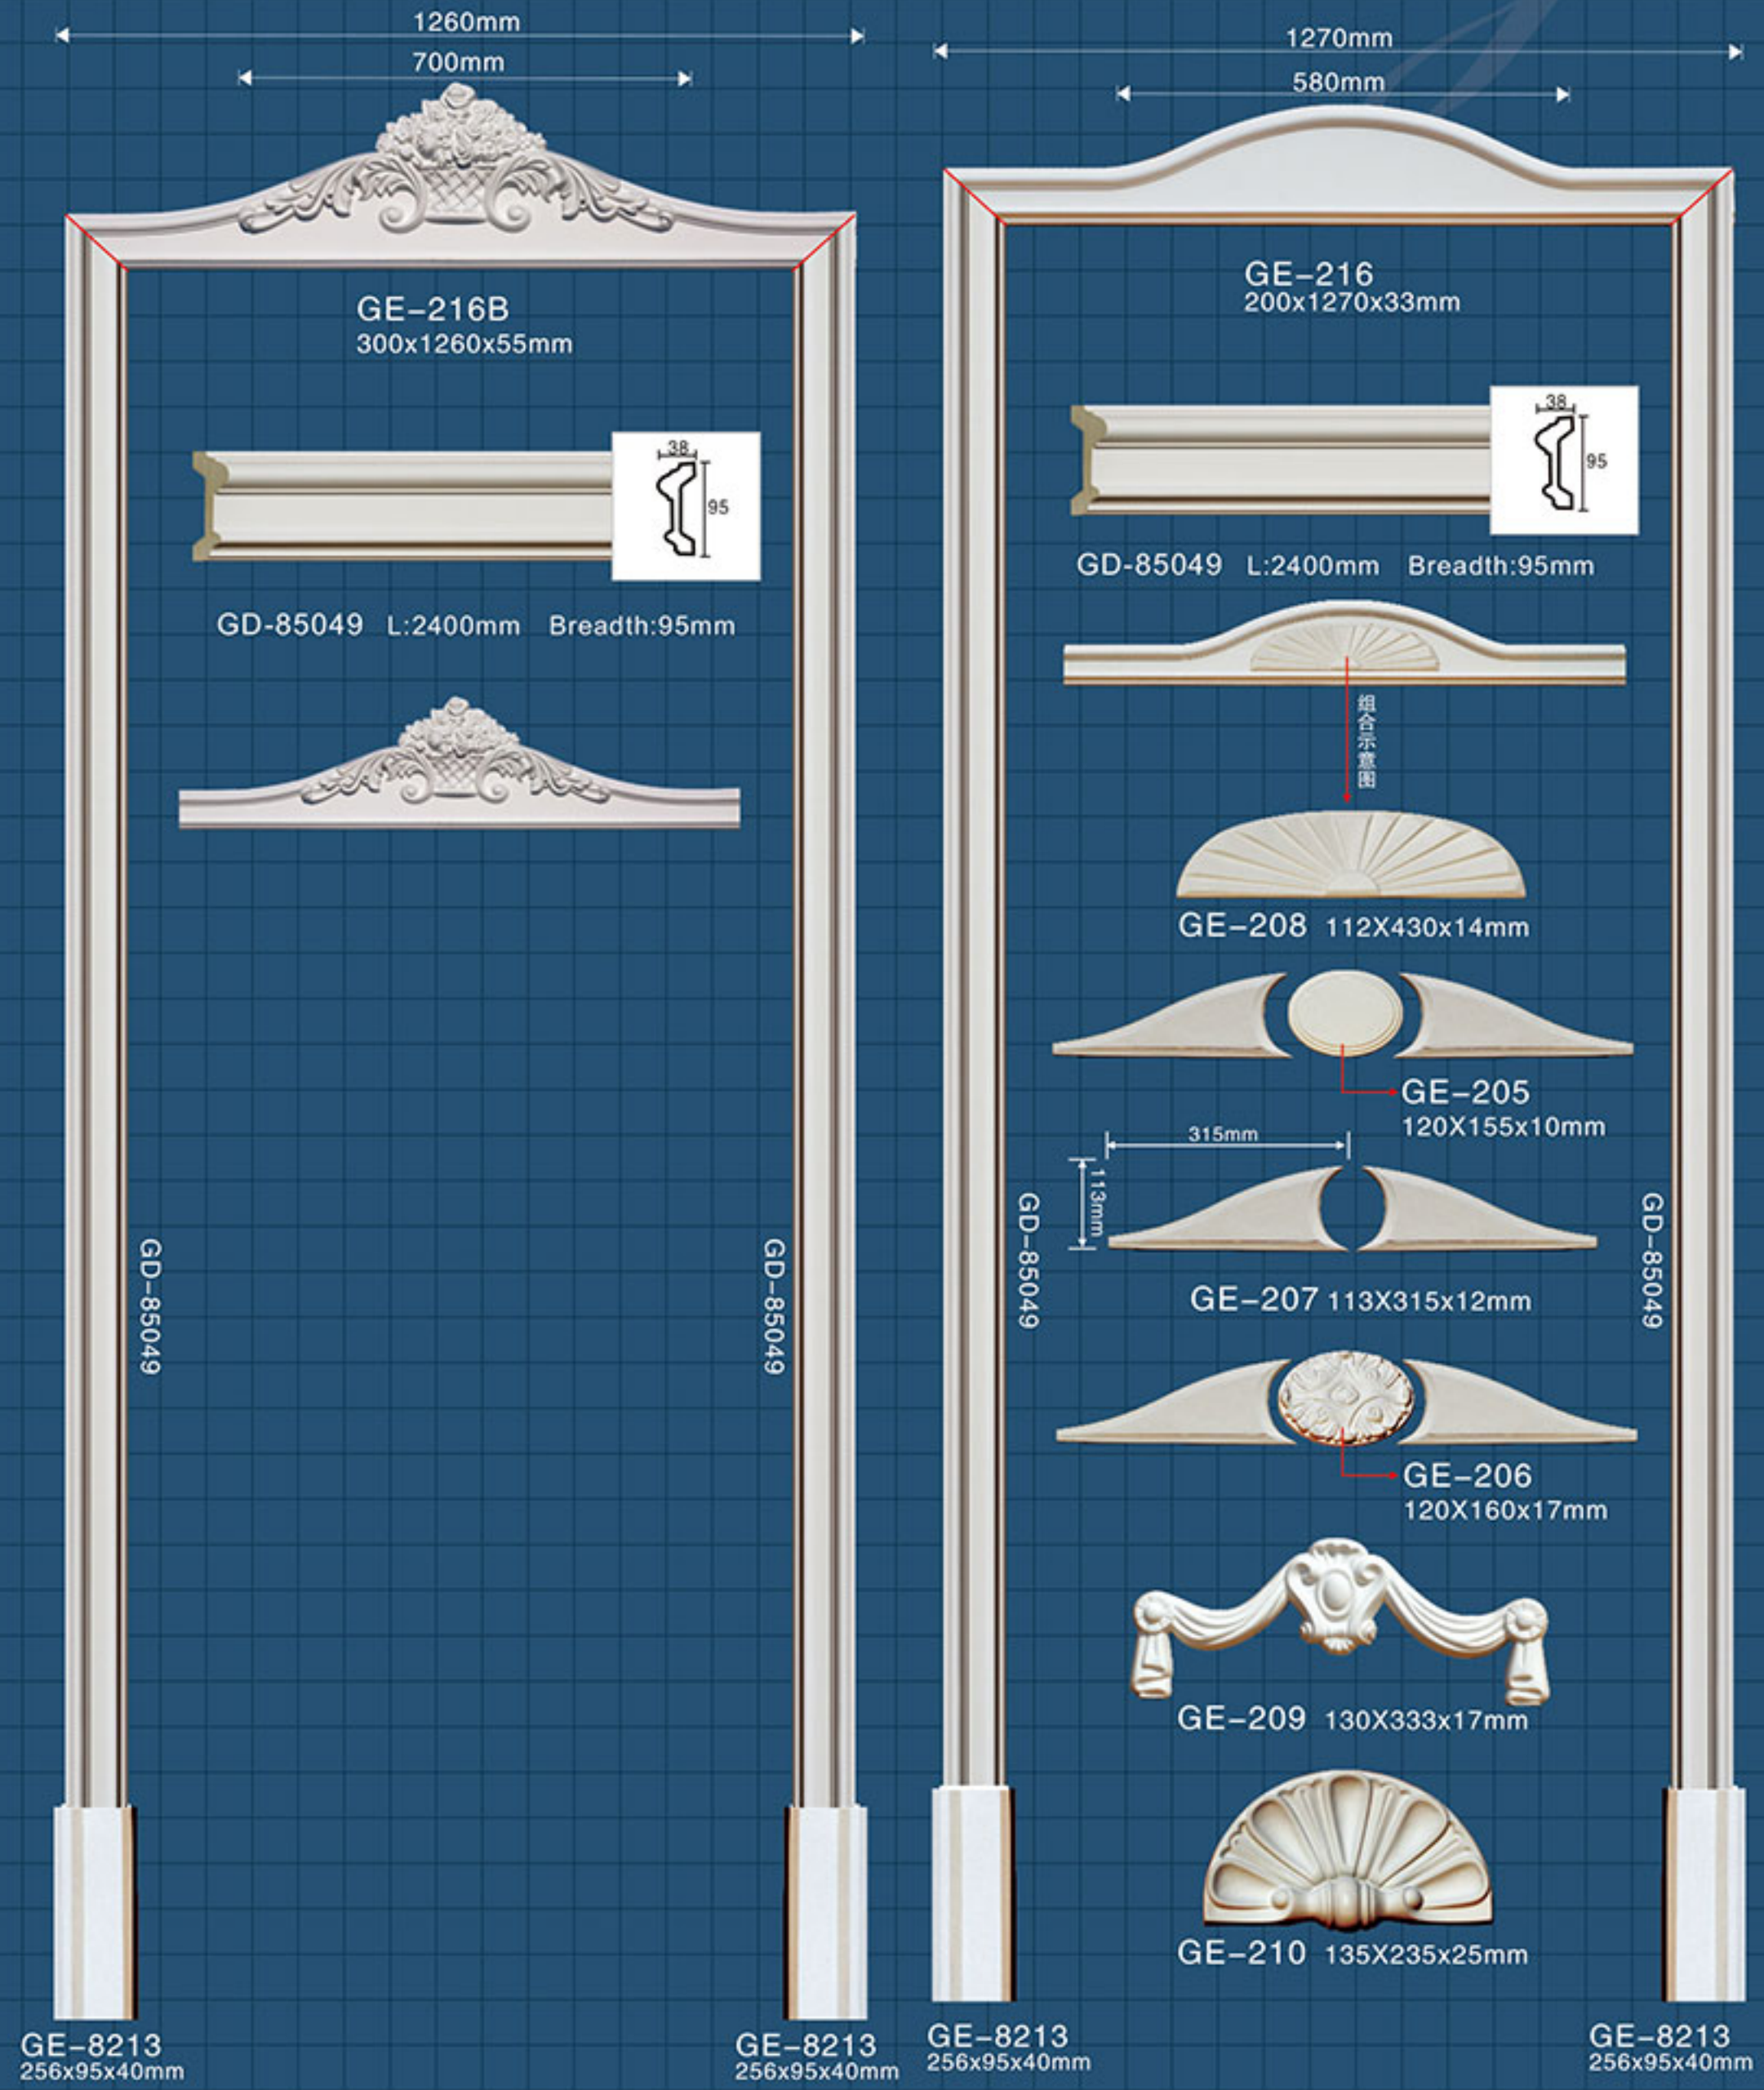

GE-8213
256x95x40mm

GE-8213
256x95x40mm

GE-8213
256x95x40mm

Door surroundings

Door surroundings

Size Marking: HxWxD

Door surroundings

Door surroundings

Size Marking: HxWxD

GE-201 95x95x35mm
GE-201 95x95x35mm
GE-202 98x98x35mm
GE-202 98x98x35mm
GE-203 145x145x29mm
GE-203 145x145x29mm
GE-204 133x133x33mm
GE-204 133x133x33mm

GE-220 82x82x30mm
GE-220 82x82x30mm

GD-85049 L:2400mm Breadth:95mm
GD-85045 L:2400mm Breadth:92mm
GD-85038 L:2400mm Breadth:85mm
GD-85045 L:2400mm Breadth:92mm
GD-85049 L:2400mm Breadth:90mm
GD-85045 L:2400mm Breadth:95mm
GD-85049 L:2400mm Breadth:94mm
GD-85045 L:2400mm Breadth:92mm
GD-85062 L:2400mm Breadth:131mm
GD-85082 L:2400mm Breadth:57mm

GB-82055 L:2400mm Pattern:58mm
GB-82056 L:2400mm Pattern:152mm

GB-82058 L:2400mm Breadth:150mm

GE-8202 320x81x28mm
GE-8202 320x81x28mm

GE-8201 230x98x28mm
GE-8201 230x98x28mm
GE-8201 230x98x28mm
GE-8201 230x98x28mm
GE-8203 240x145x25mm
GE-8203 240x145x25mm
GE-8204 220x135x33mm
GE-8204 220x135x33mm